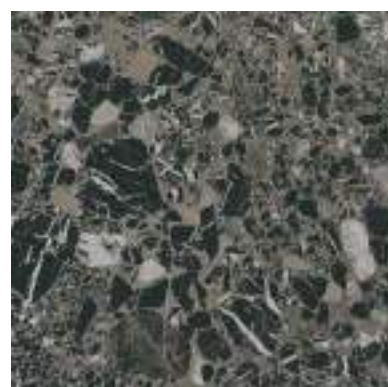

7htp 4 charcoal bk

7htp 5 stone black

7htp 7 spider grey

Sizes

40x40 cm
15.74"x15.74"

Floor: Hi-Tech Porcelain | 7Htp 3 Fossil Grey & 4 Charcoal Bk

Hi-Tech Porcelain

Floor: Hi-Tech Porcelain | 7htp 5 Stone Black & 7 Spider Grey