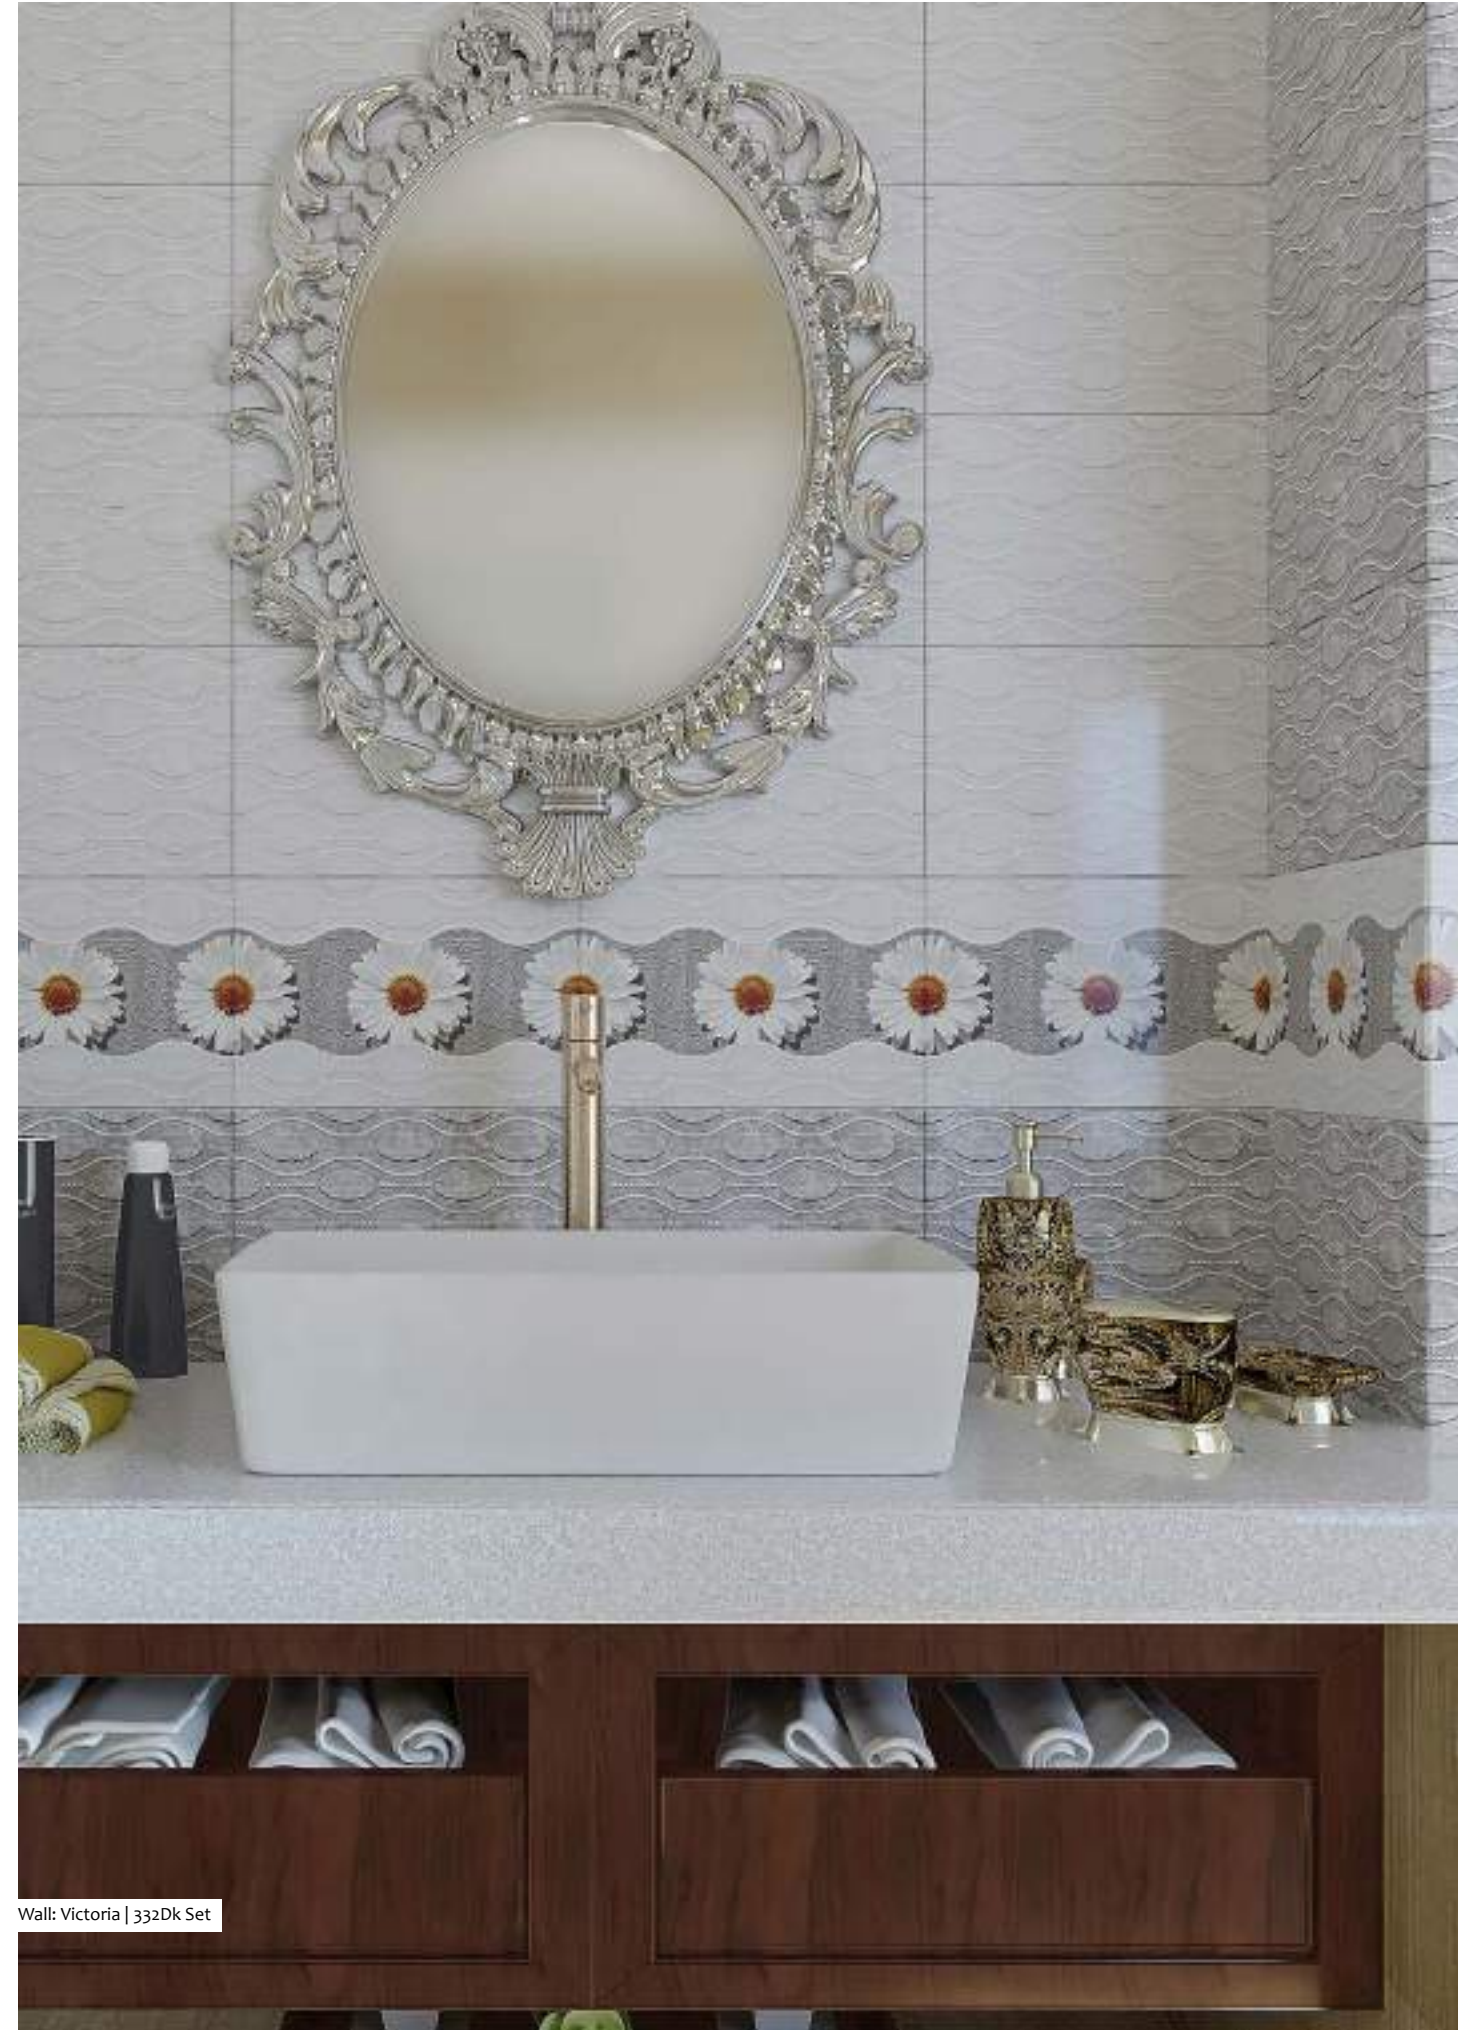

Victoria

Sizes

20x30 cm
7.87"x11.81"

Wall: Victoria | 343 Be Set

Victoria

Sizes

20x30 cm
7.87"x11.81"

Wall: Victoria | 332Dk Set