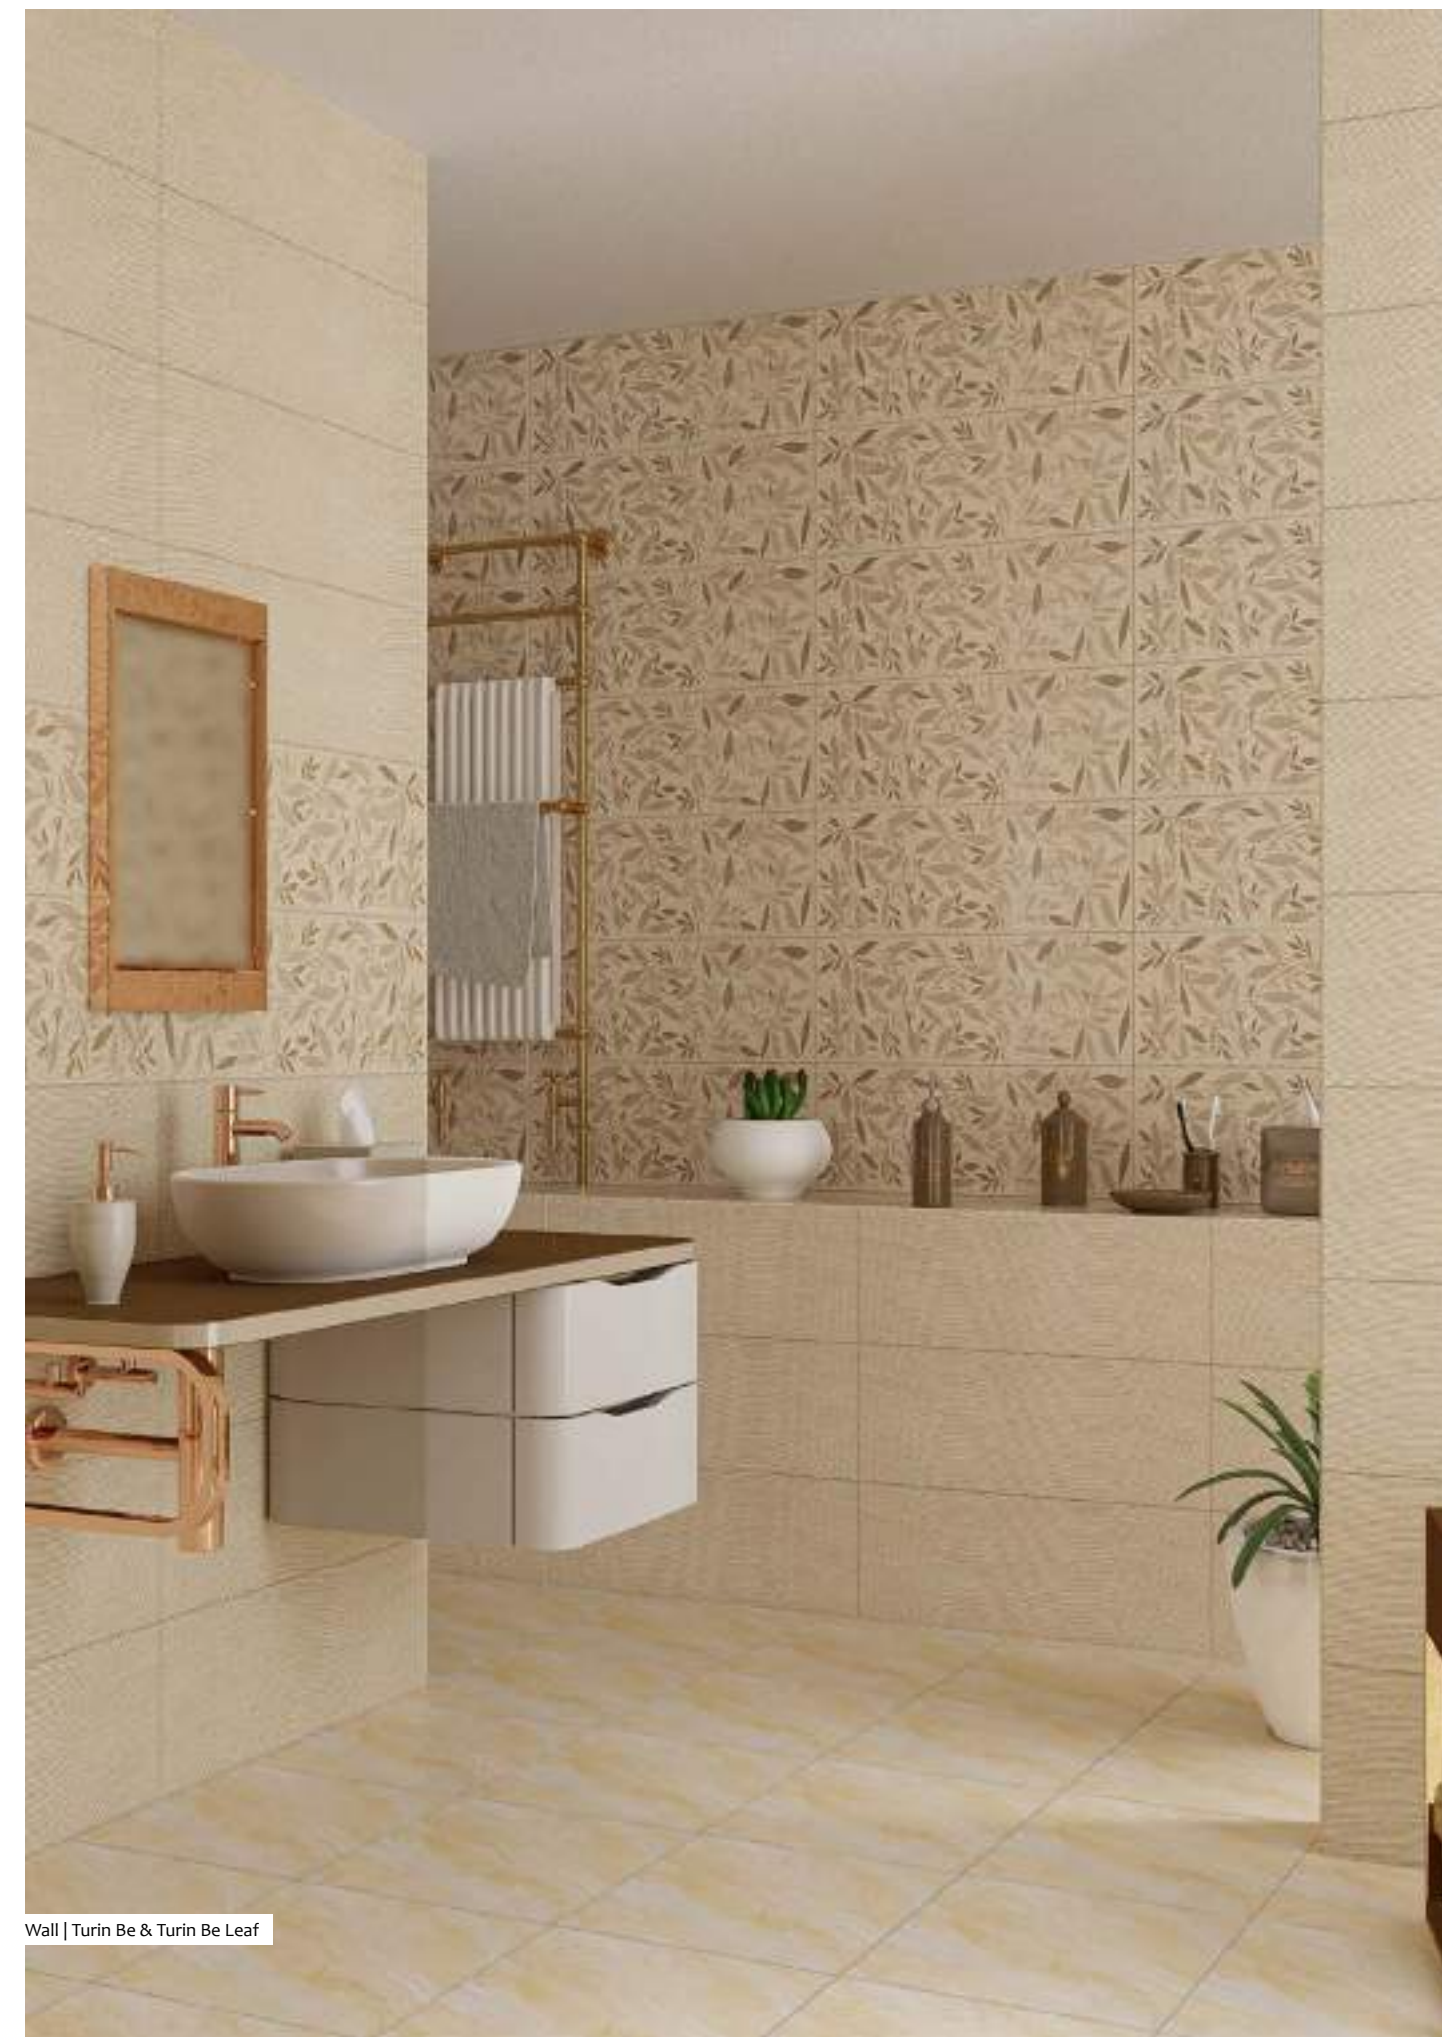

LS

turin grey leaf

LS

Sizes

25x70 cm
9.84"x27.55"

Wall | Turin Be & Turin Be Leaf

Dallas

Wall: | Dallas Magnolia