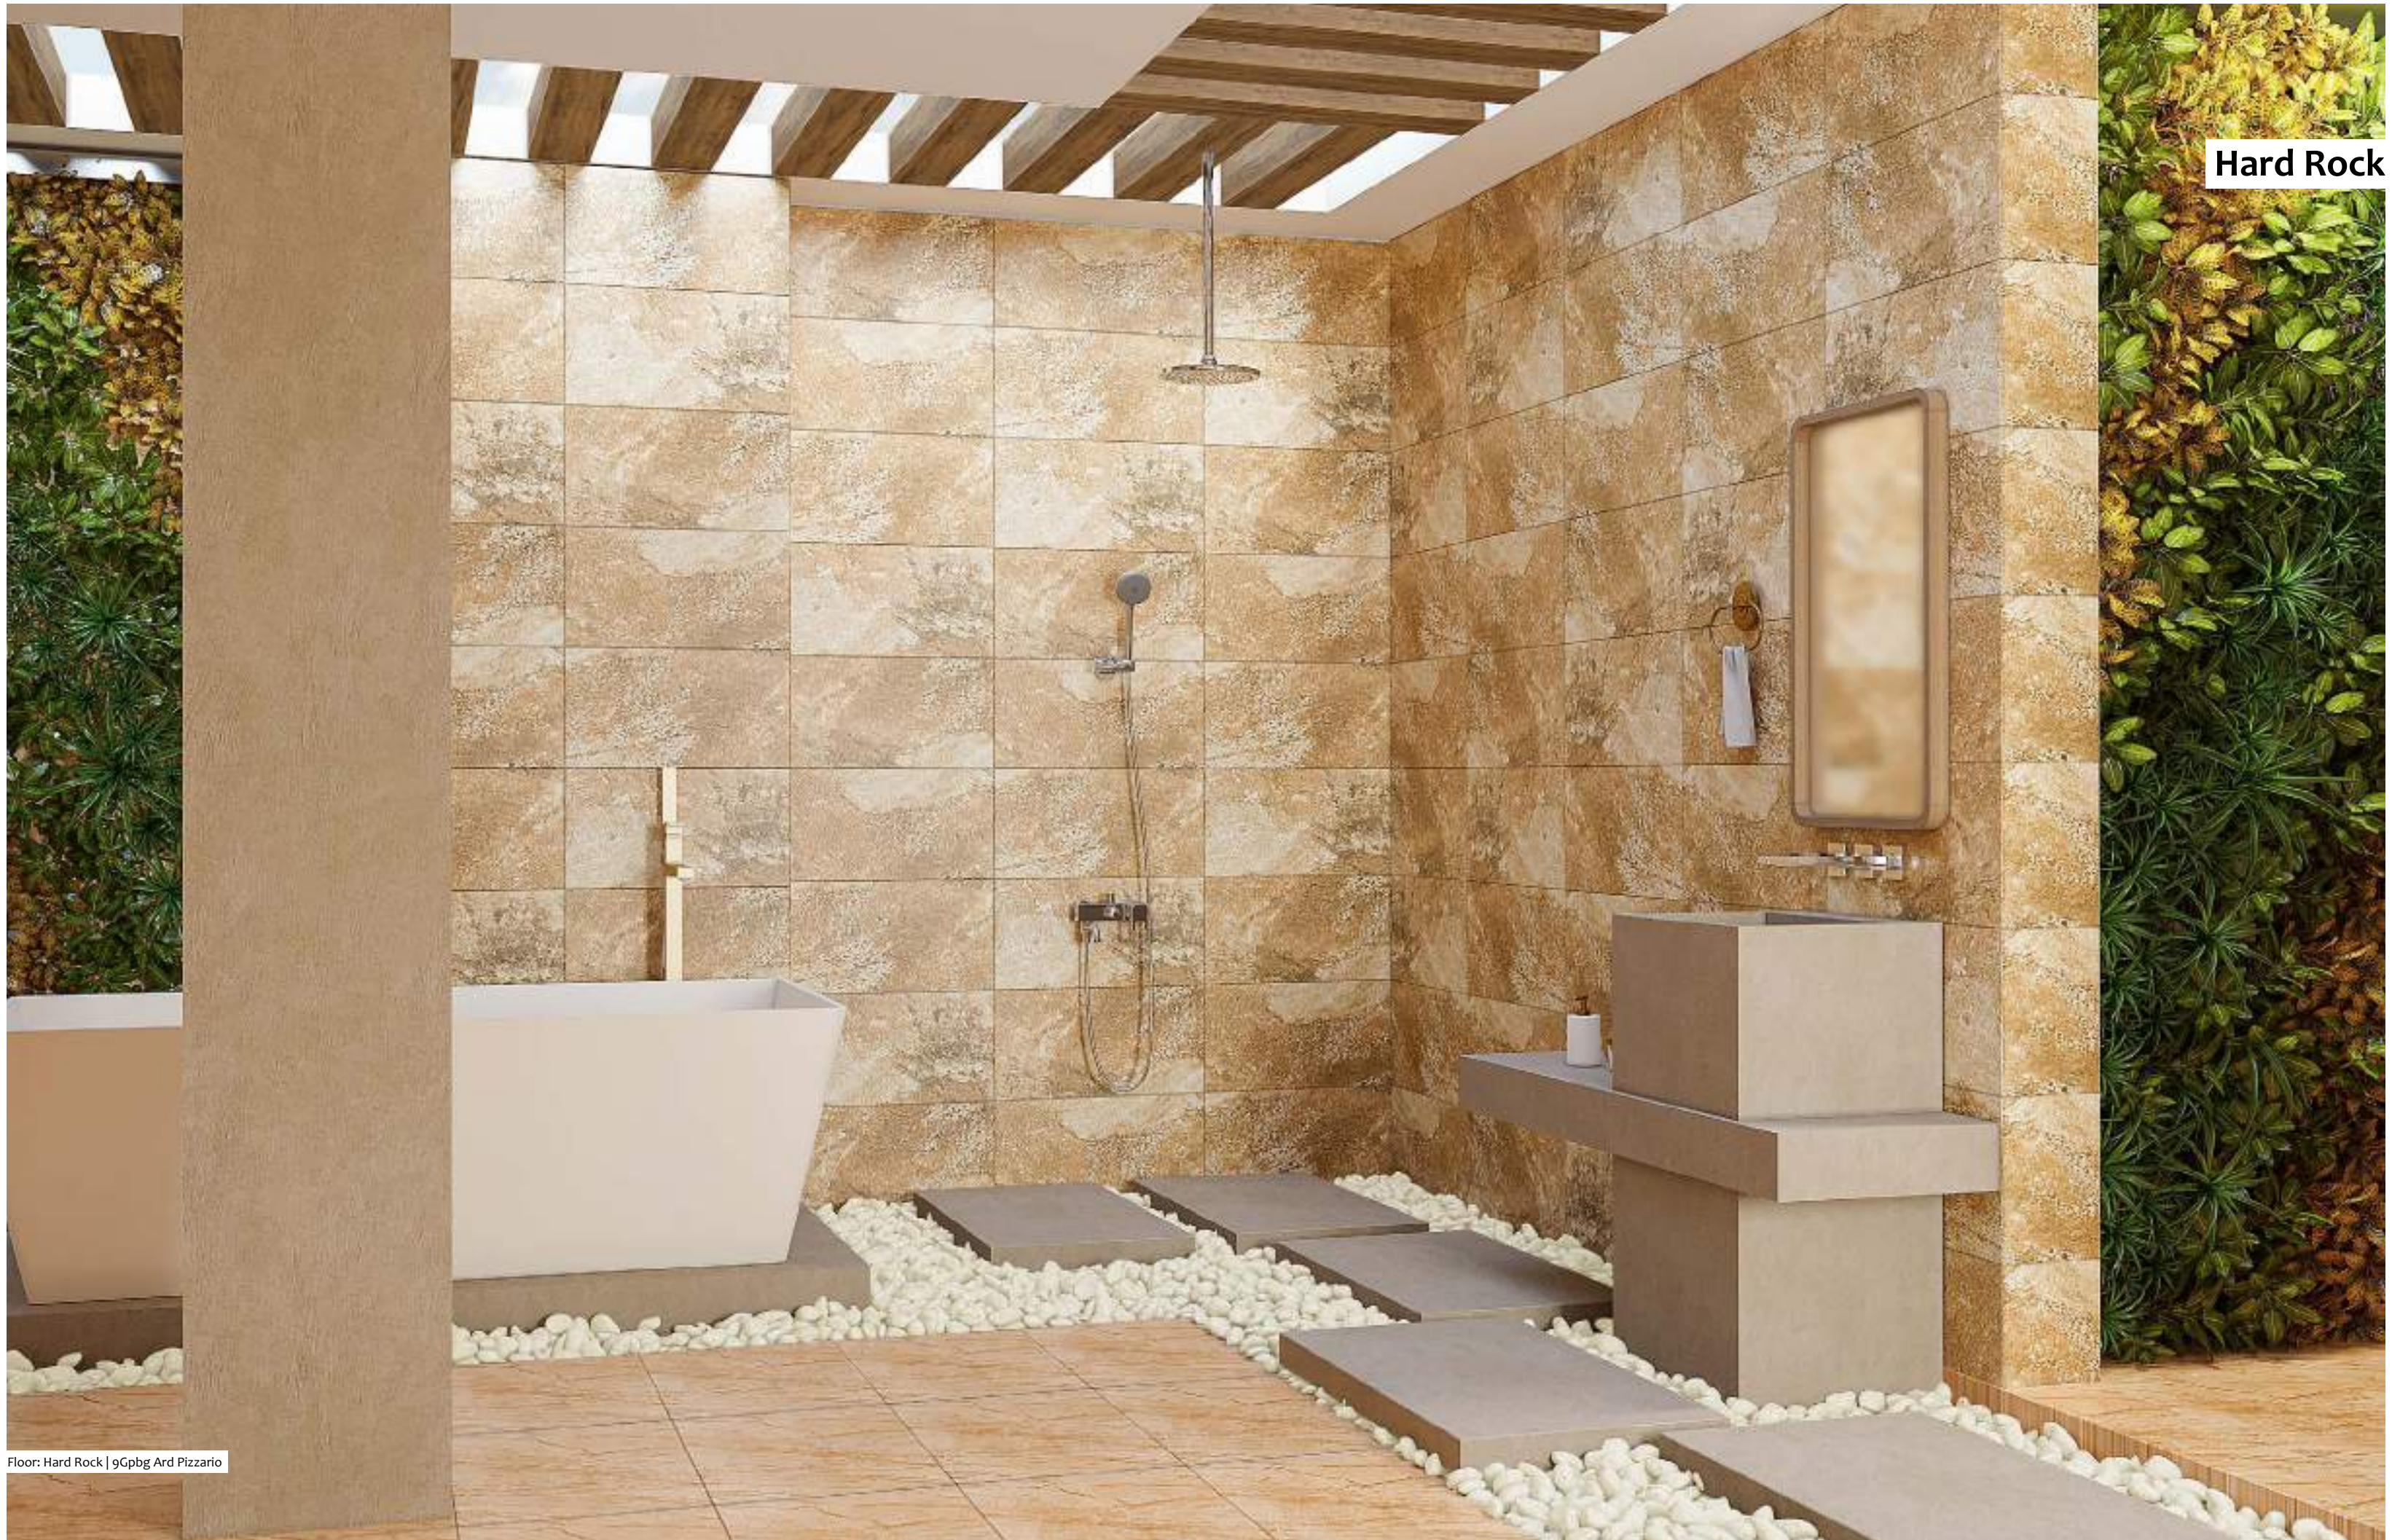

9gpbg rajasthan ivory (random 6 faces)

9gpbg ard pizzario (random 4 faces)

Sizes

30x60 cm
11.81"x23.62"

Hard Rock

Floor: Hard Rock | 9Gpbg Ard Pizzario

Hard Rock

9gpbg shine stone blue (random 6 faces)