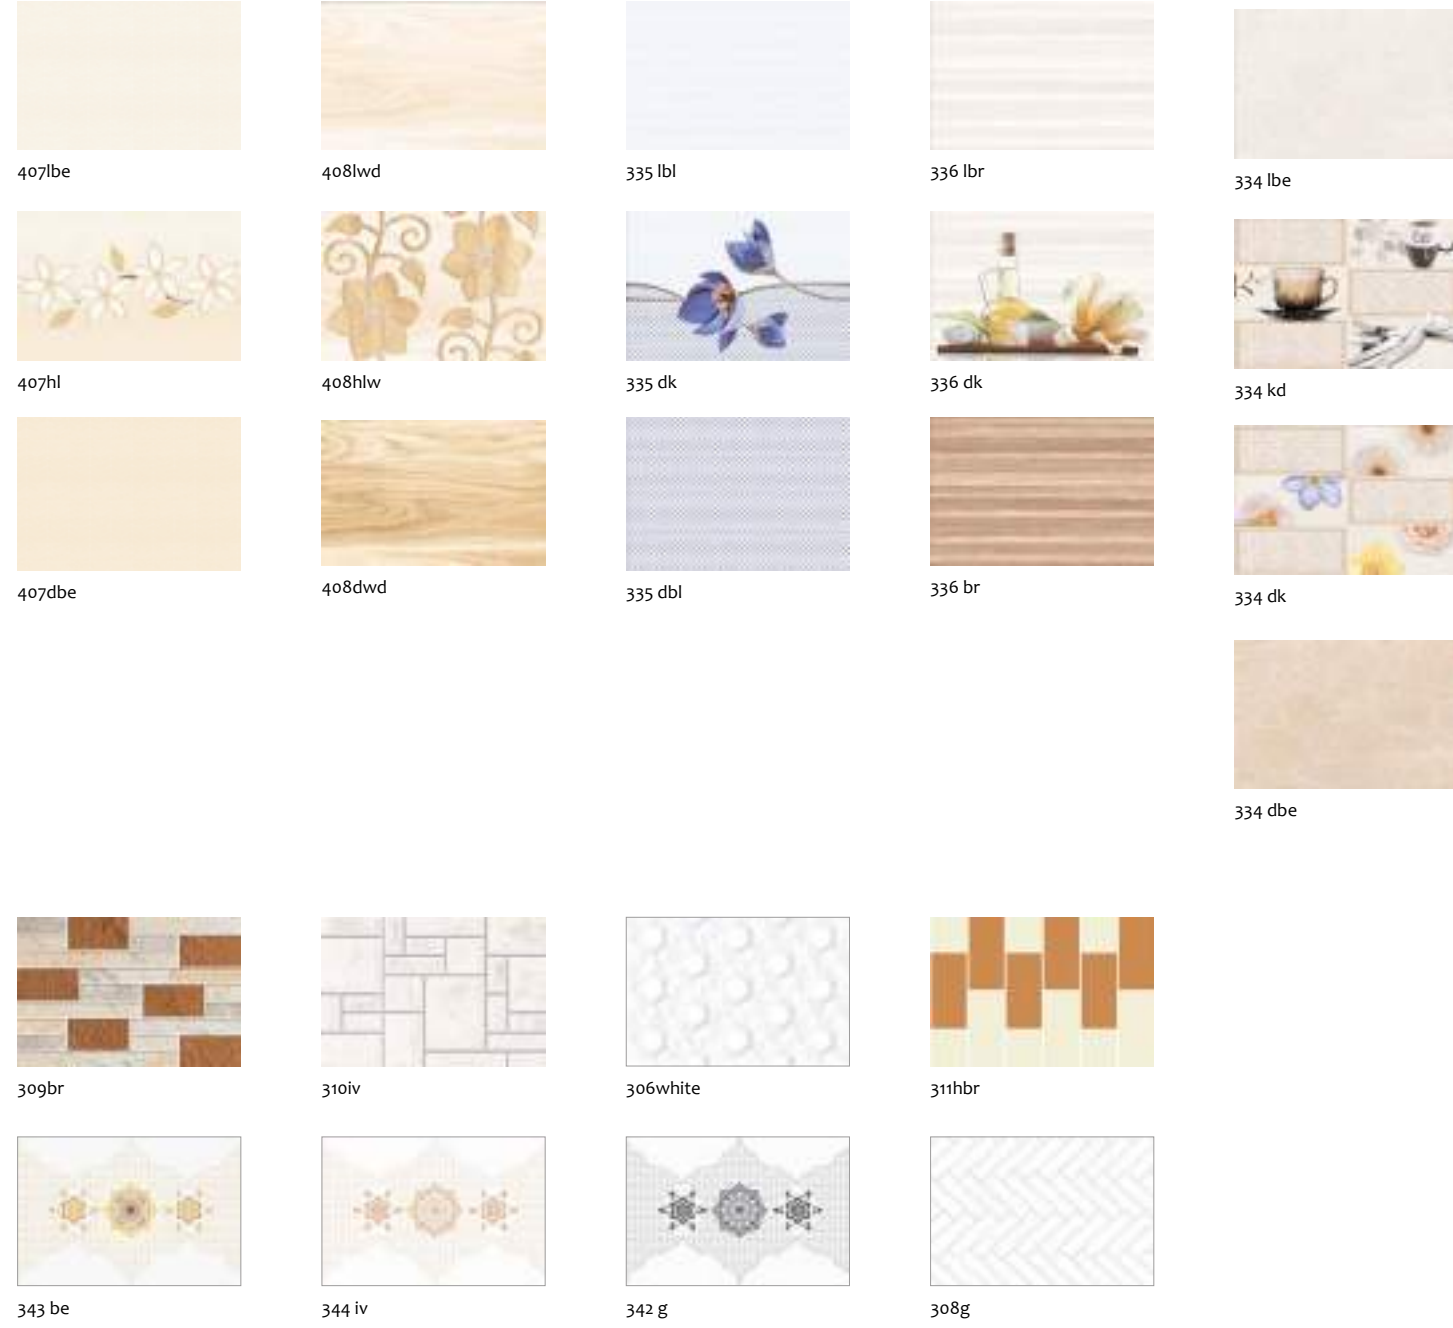

Victoria

Sizes

20x30 cm
7.87"x11.81"

Wall: Victoria | 343 Be Set

Victoria

Sizes

20x30 cm
7.87"x11.81"

Wall: Victoria | 332Dk Set