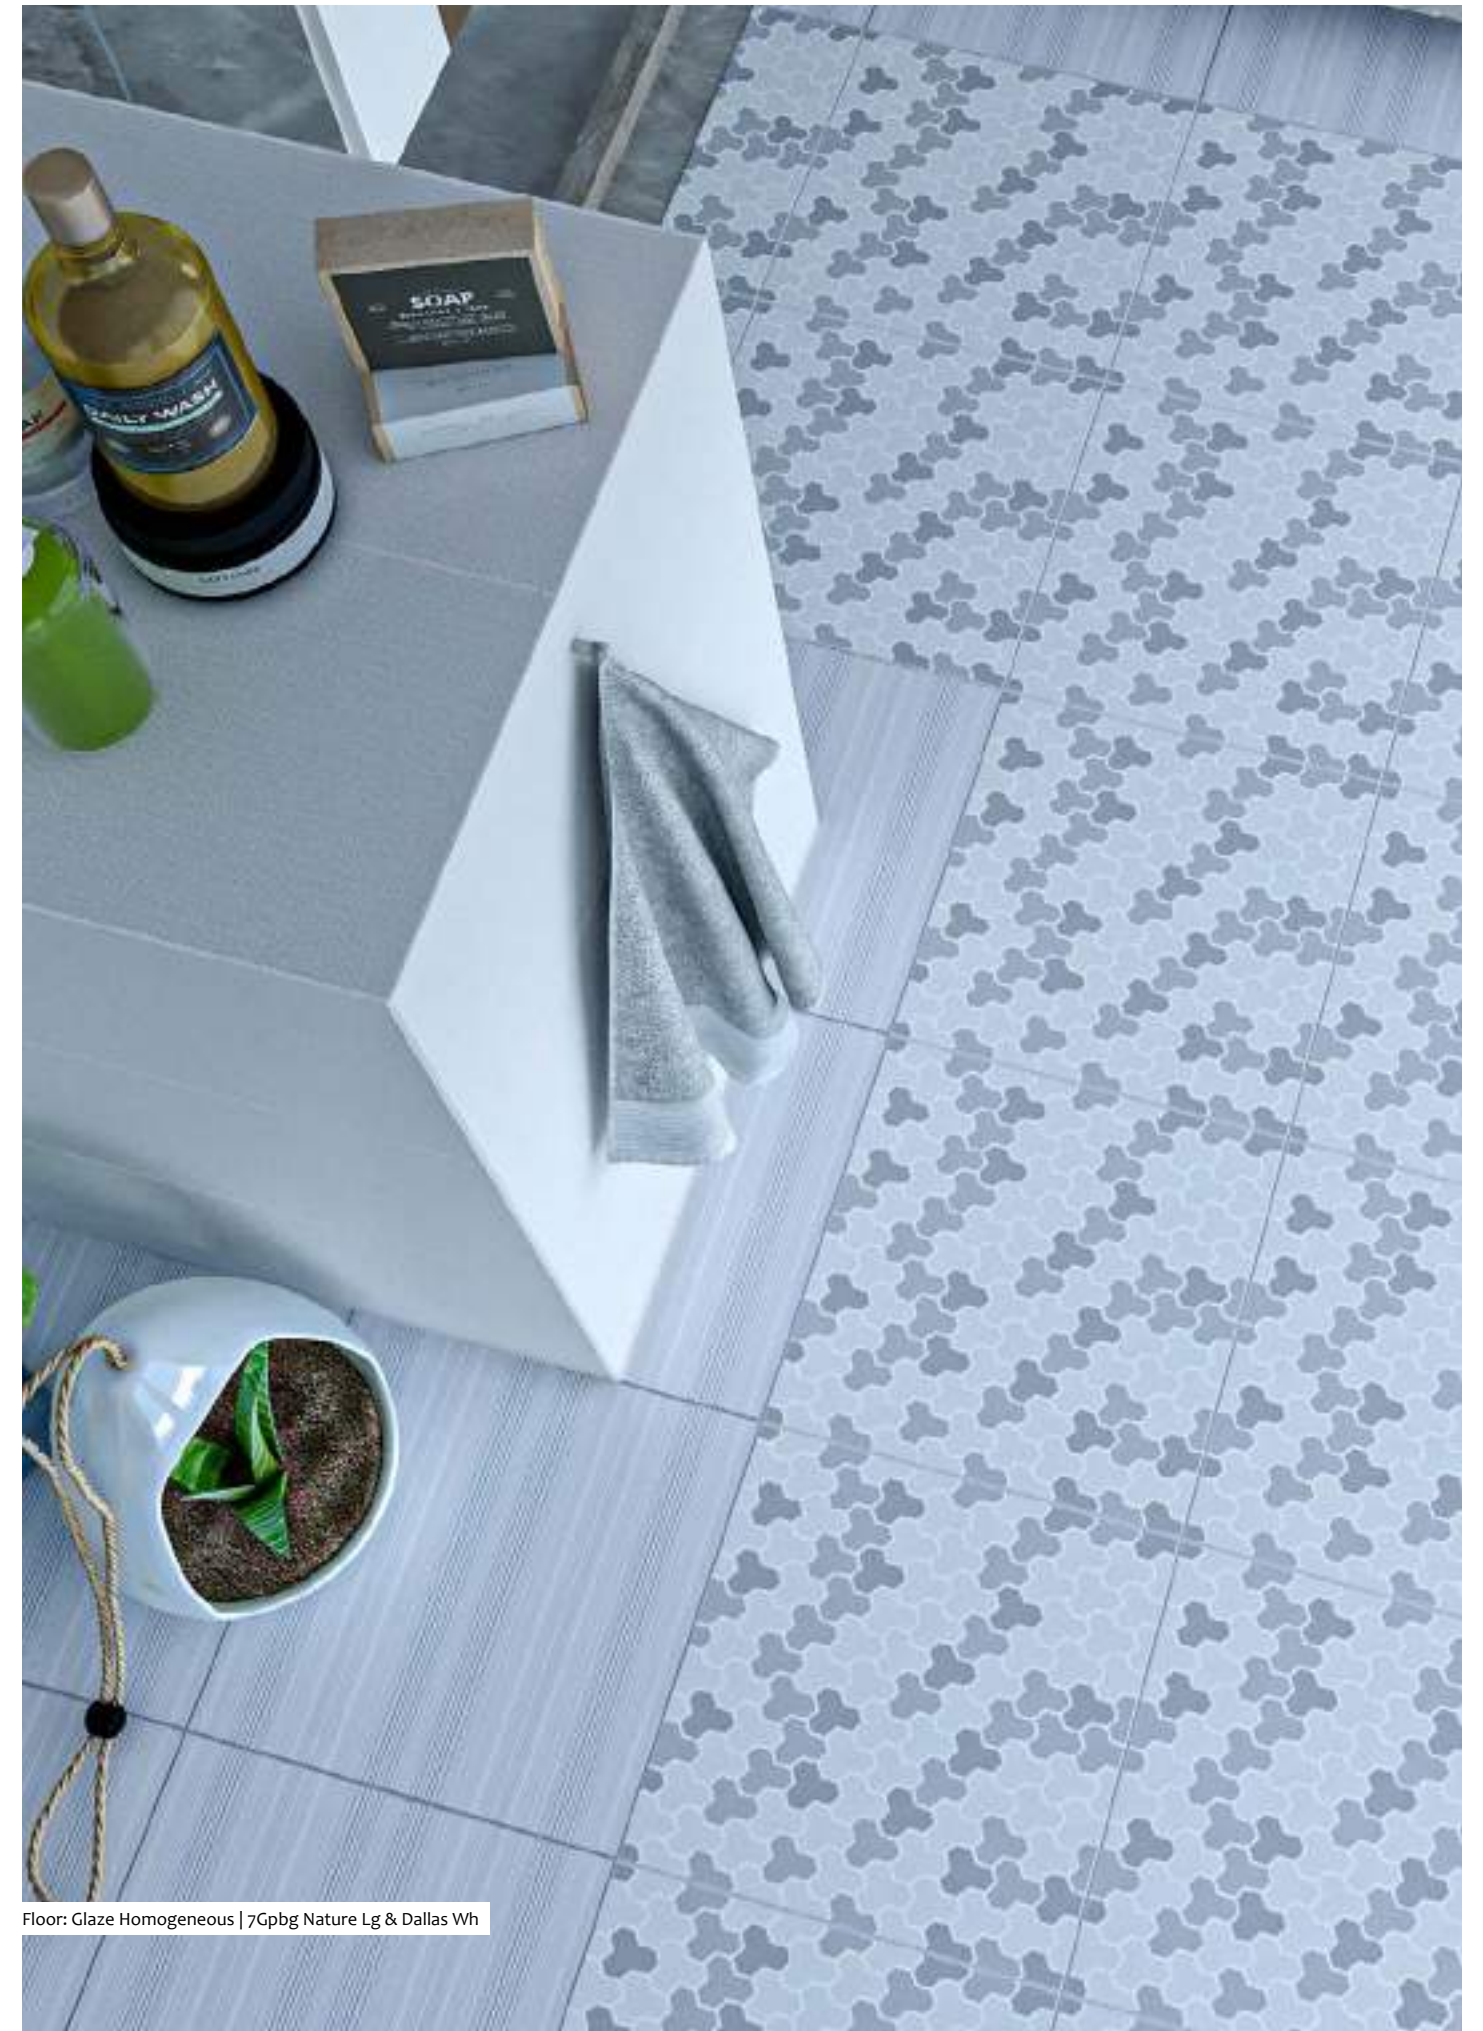

Glaze Homogeneous