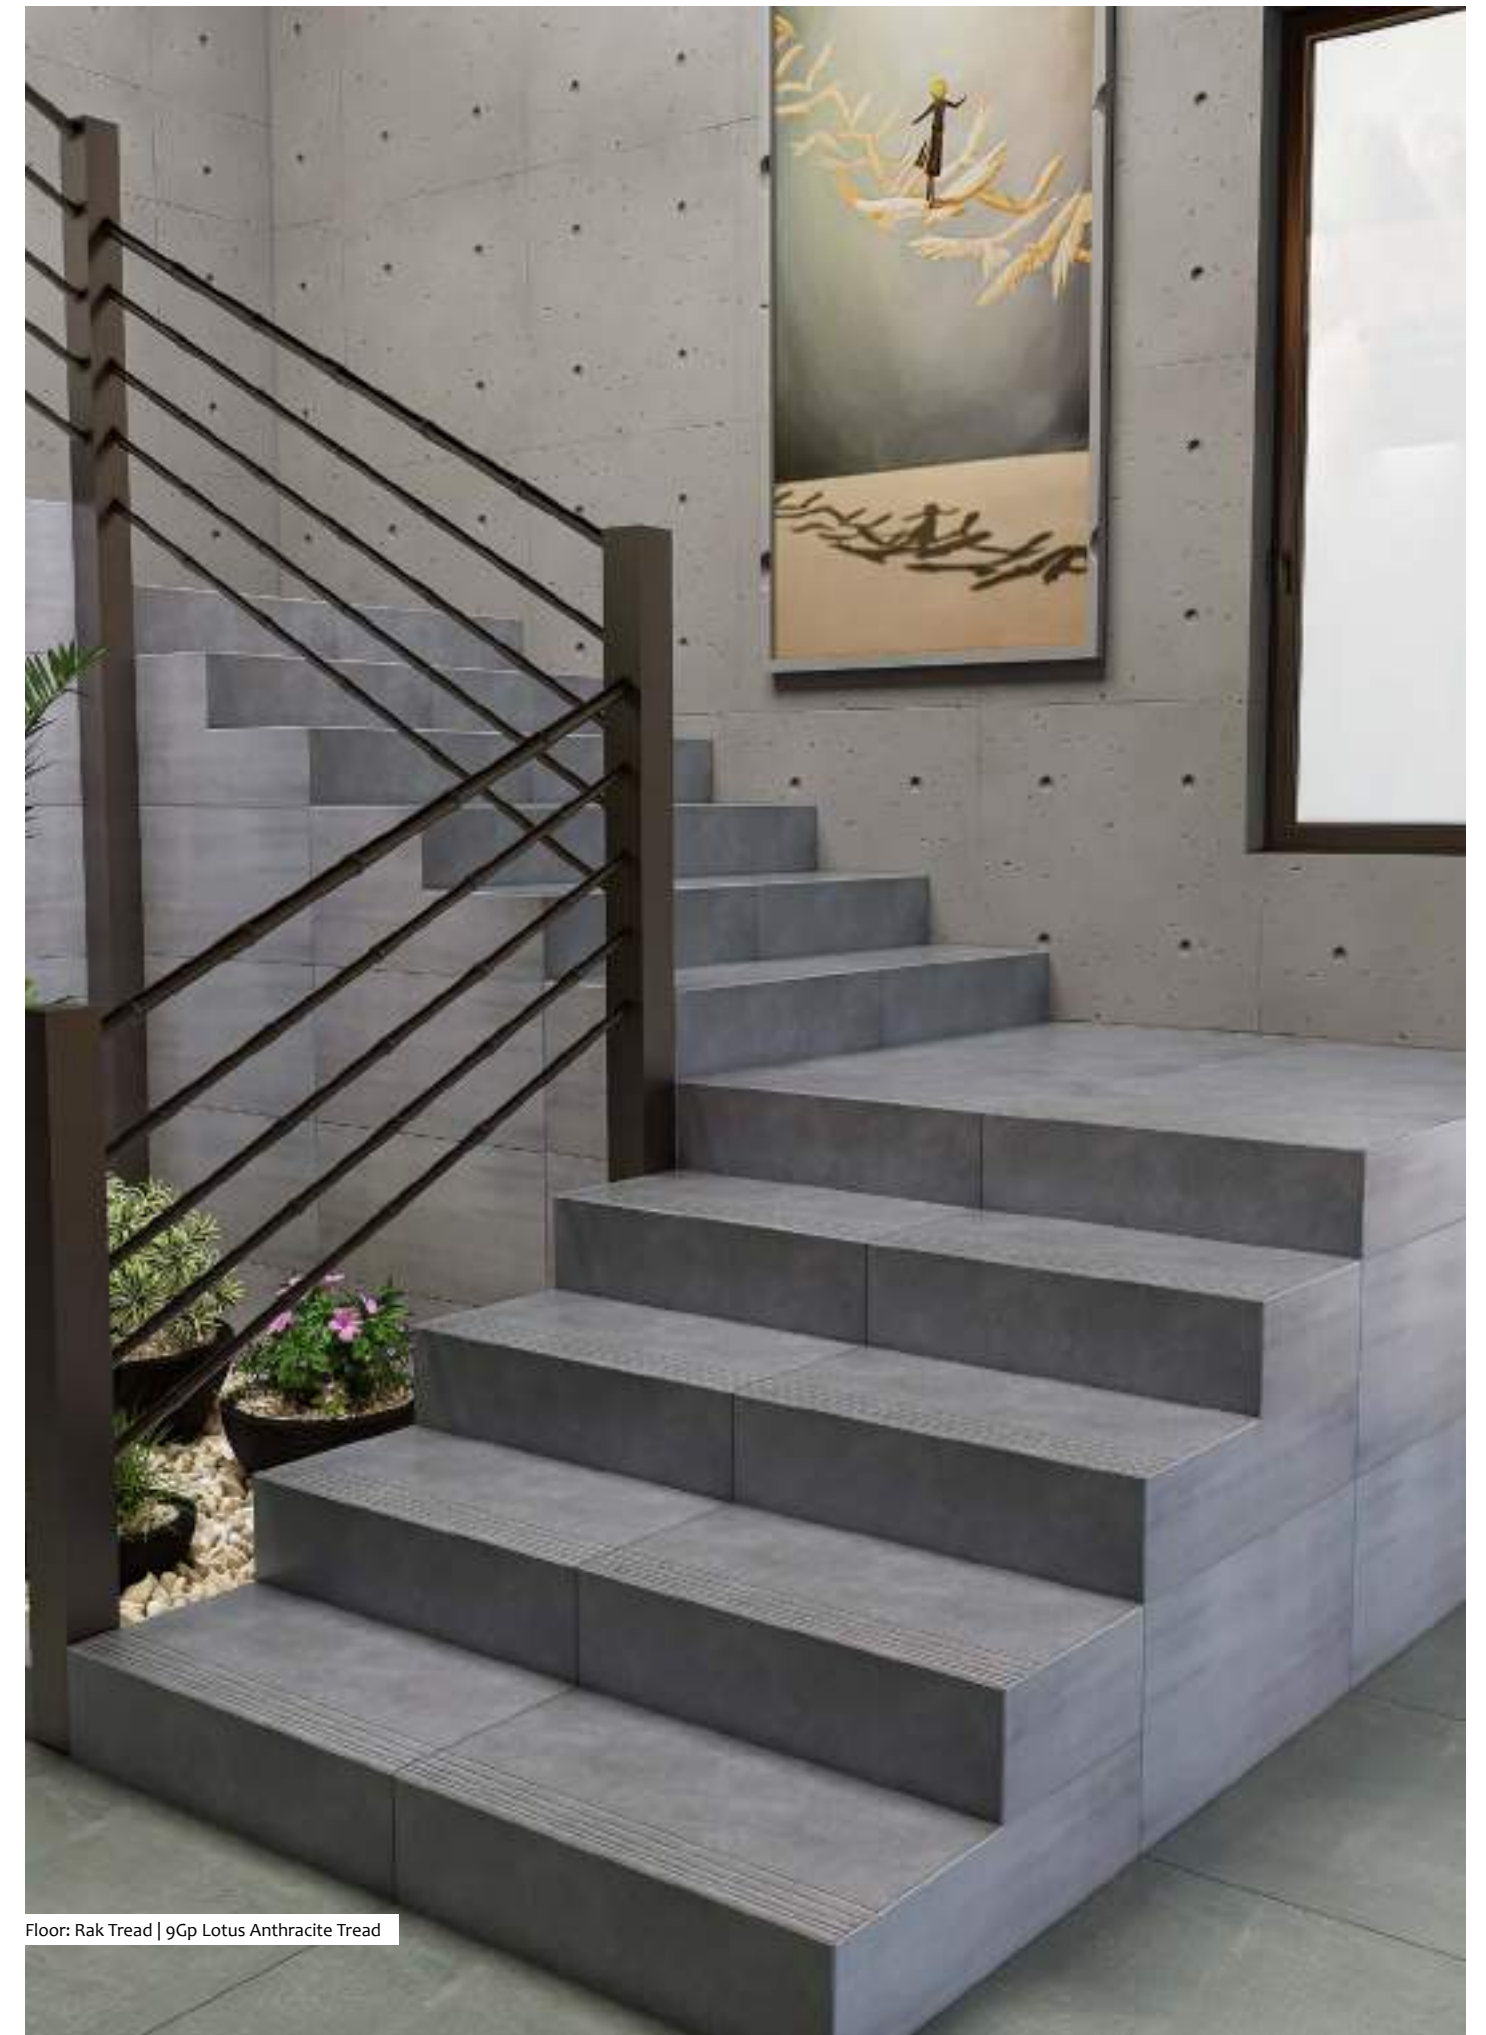

9gpbg dolomite grey tread

9gpbg lotus grey tread

9gpbg rajasthan iv tread

Sizes

30x60 cm
11.81"x23.62"

Floor: Rak Tread | 9Gp Lotus Anthracite Tread

Rak Tread

Floor: Rak Tread | 9Gp Lotus Ivory Tread & Lotus Anthracite Tread