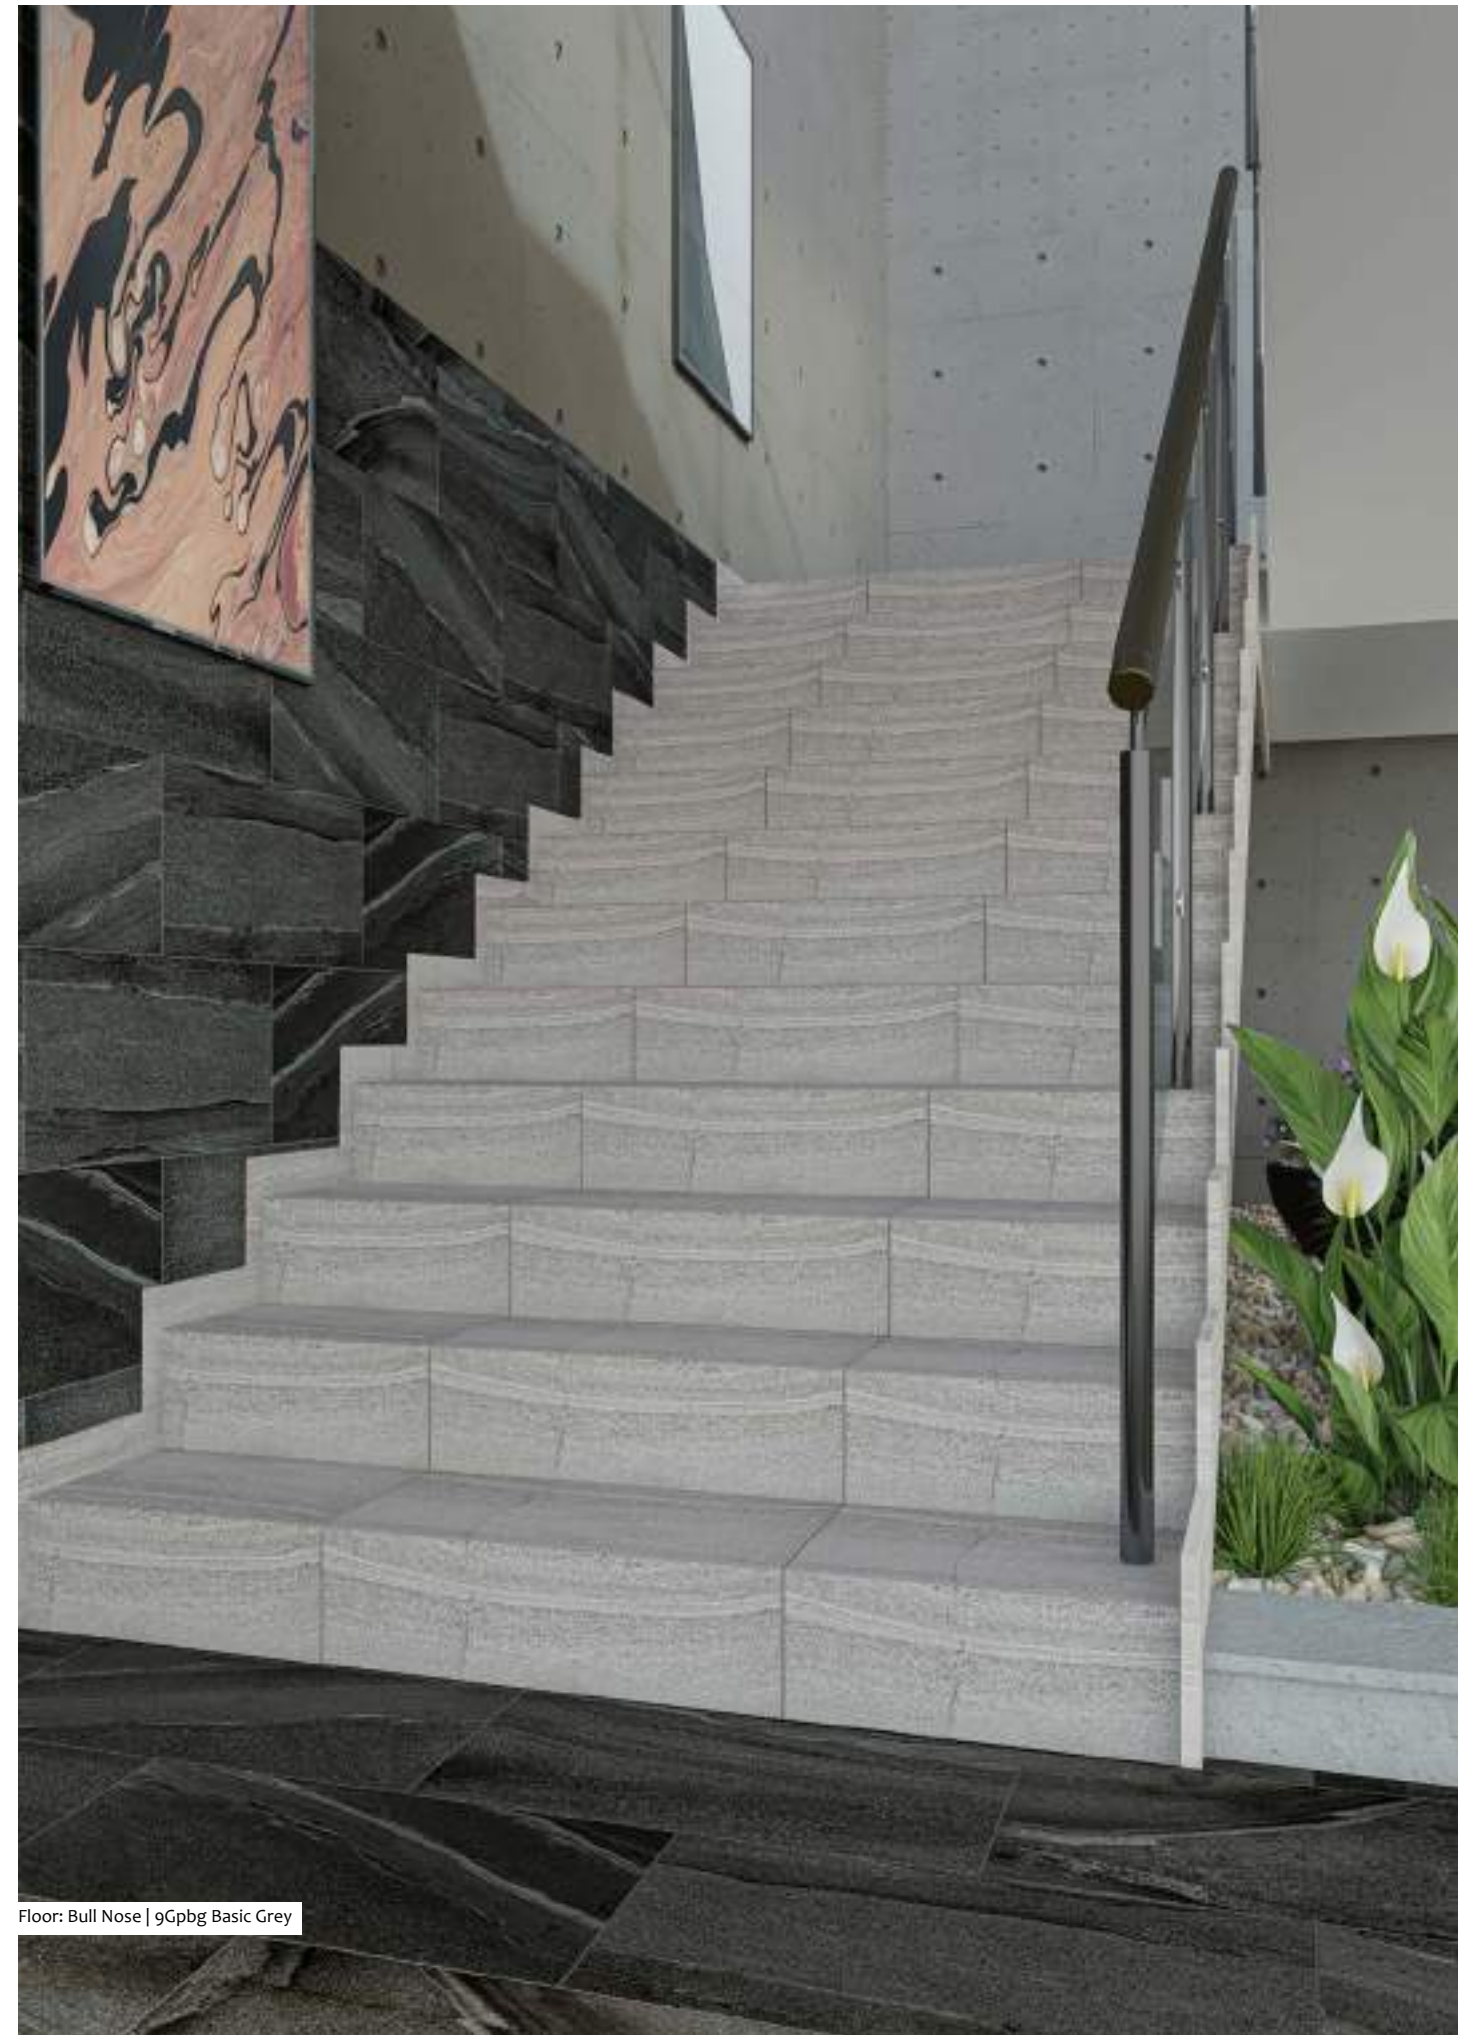

9gpbg line wood be (random)

Sizes

30x60 cm
11.81"x23.62"

Floor: Bull Nose | 9Gpbg Basic Grey

Bull-Nose

Floor: Bull-Nose | 9Gpbg Line Wood Be

Floor: Bull-Nose | 9Gpbg Line Wood Be

Floor : 7Gpbg Jakarta Dg