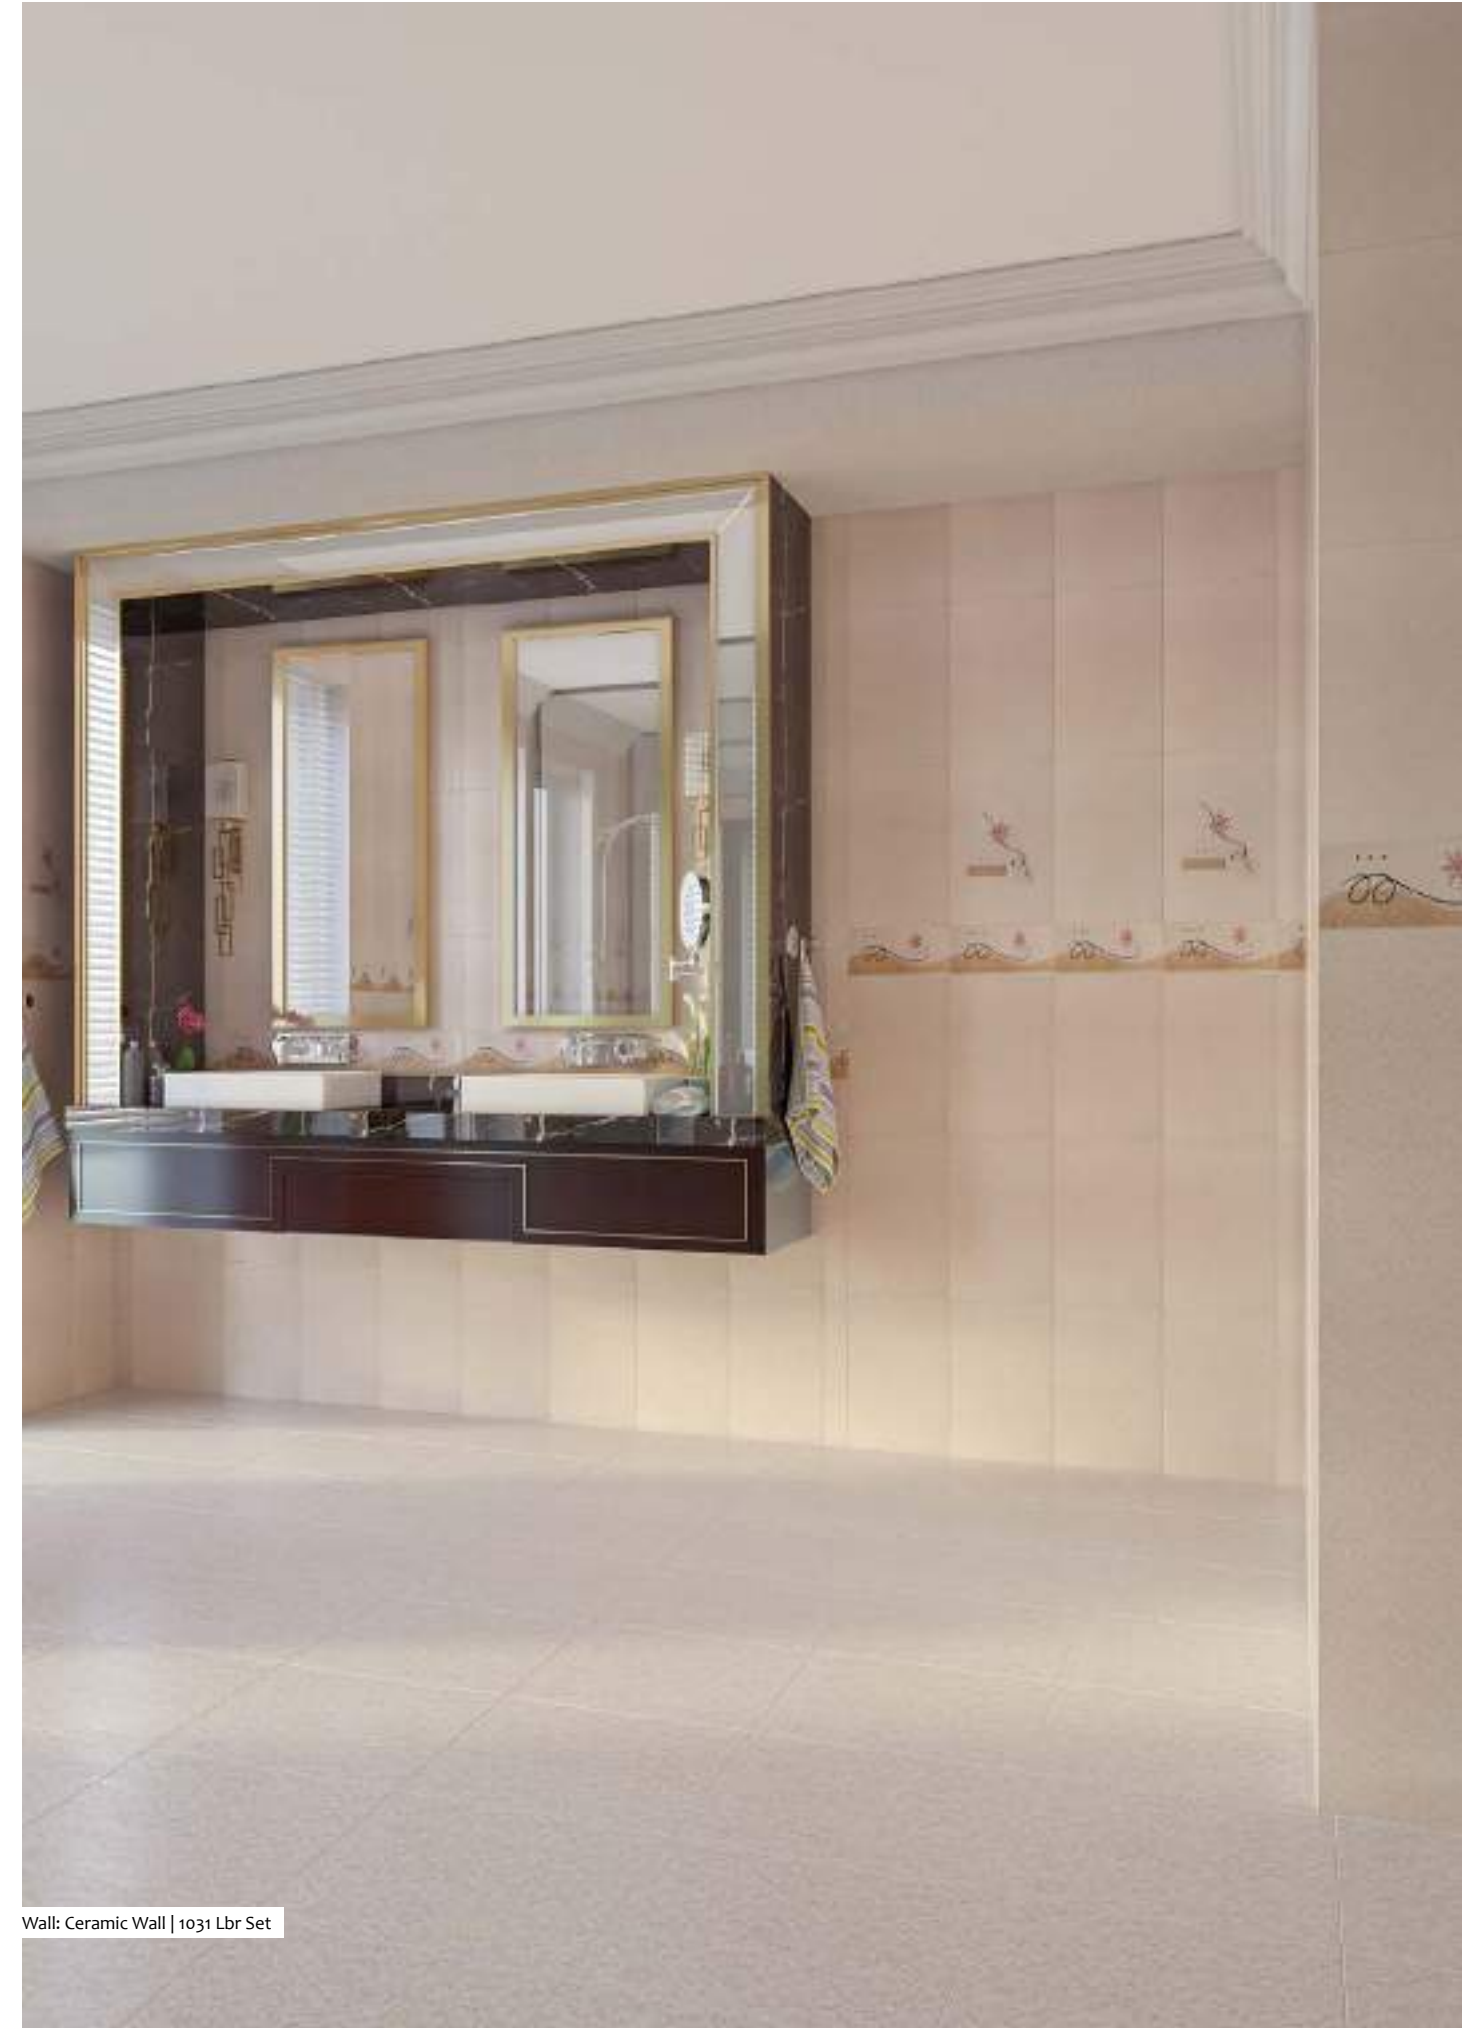

1000/ml 21 bli
ml 21 bl
1000

Sizes

25x40 cm
9.84"x15.74"

Ceramic Wall Tiles

Wall: Ceramic Wall Tiles | 1020 G-El 263 Bki Set

Wall: Ceramic Wall | 1031 Lbr Set

Ceramic Wall Tiles

1020 g/k 5 bli
k 5 bl
1020 g