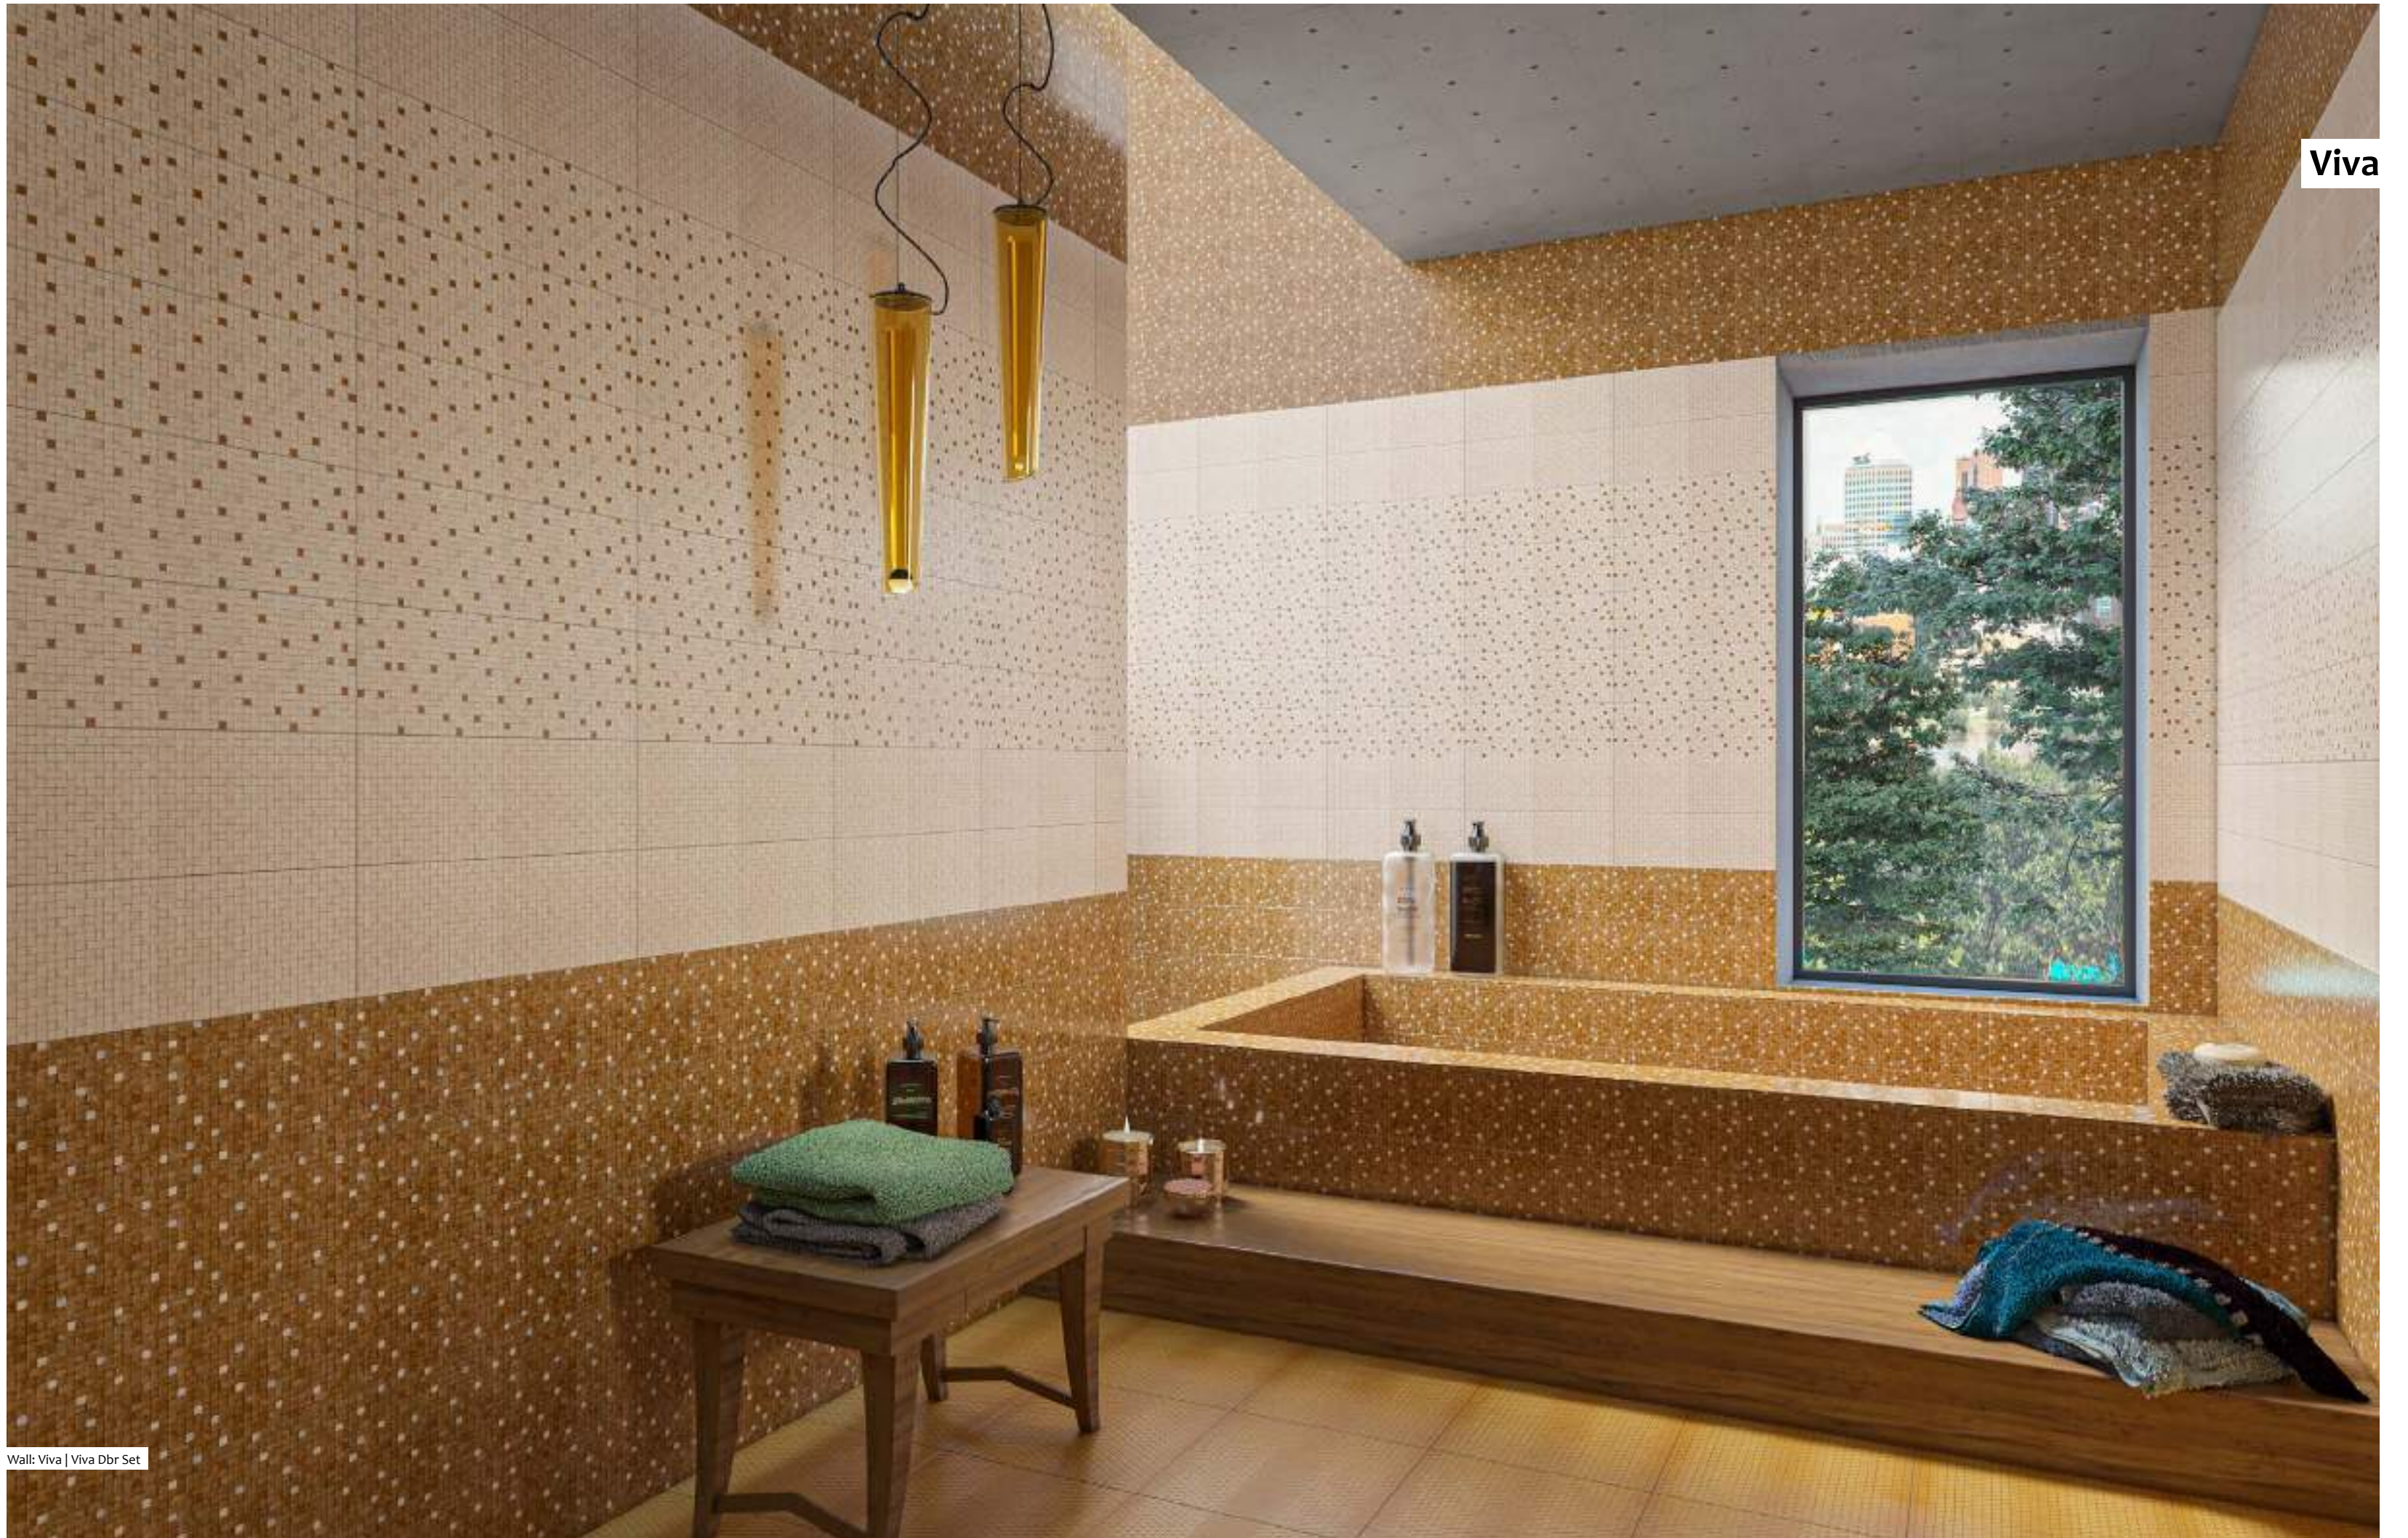

viva lbr jewel

viva quadro

viva dbr jewel

viva dbr

Sizes

25x70 cm
9.84"x27.55"

Wall: Viva | Viva D Grey Set

Viva

Wall: Viva | Viva Dbr Set

25X70

Boston

boston craft wh

boston craft hl

boston craft br

Sizes

25x70 cm
9.84"x27.55"

Wall: Boston | Boston Craft Set

30x60

Aston

Wall: Aston | Aston Lyrata Set

Wall: Aston | Aston Coffee Set

Aston

aston lgr

aston lbe