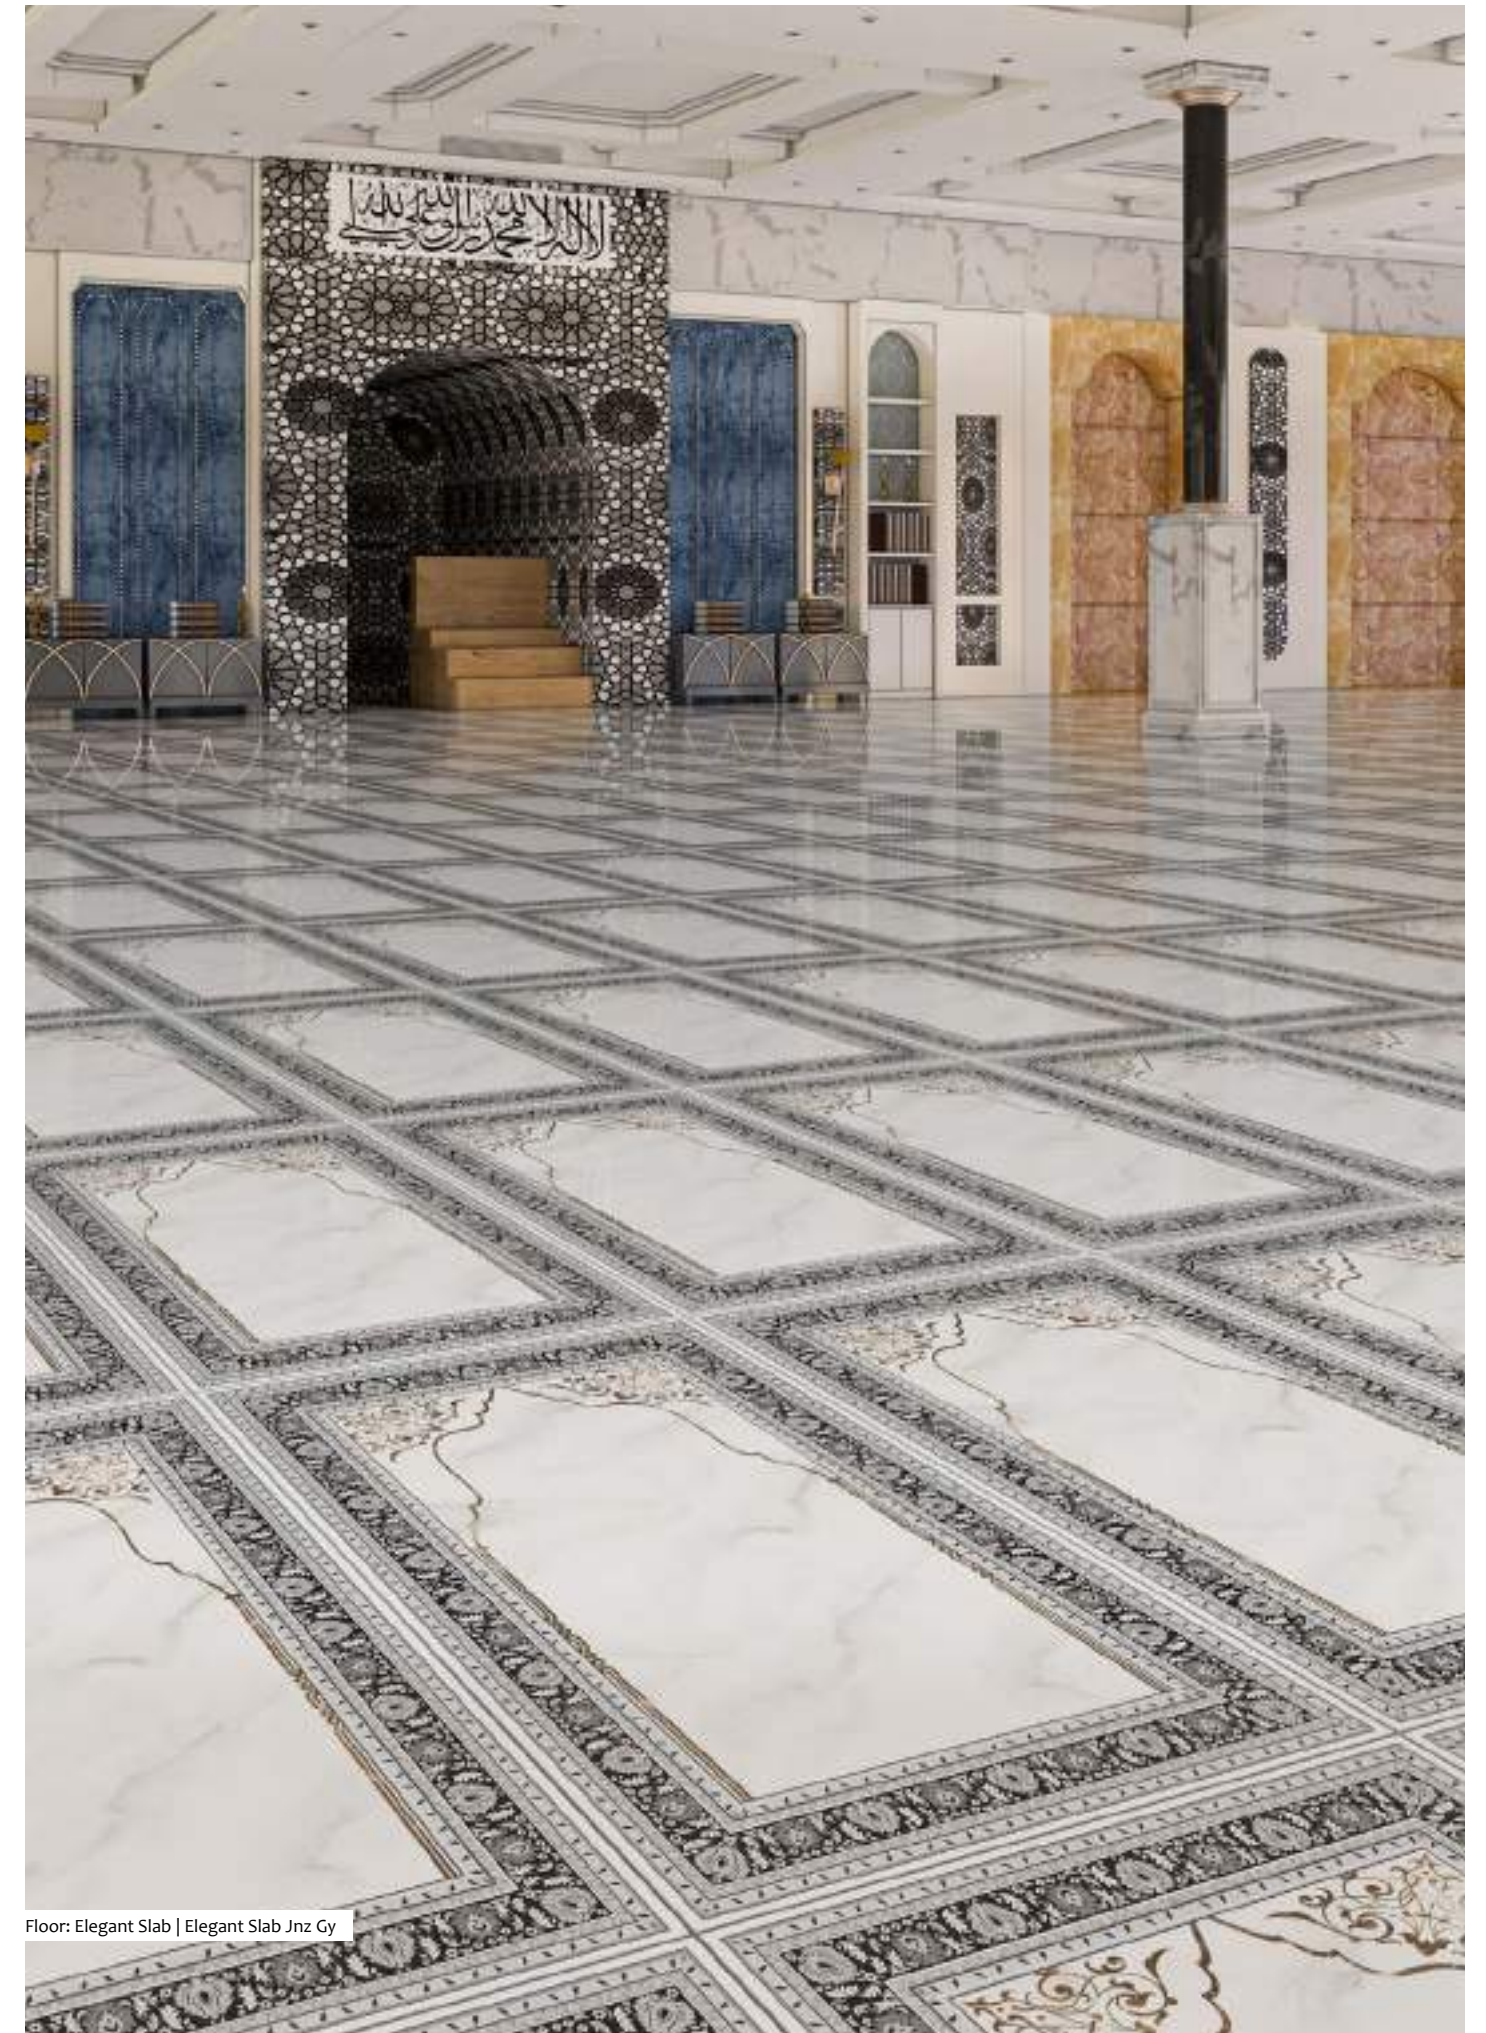

60x120 cm
23.62"x47.24"

Floor: Elegant Slab | Elegant Slab Jnz Iv

Elegant Slab (Jaynamaz)

elegant slab jnz br

elegant slab jnz gy

elegant slab jnz iv

Sizes

60x120 cm
23.62"x47.24"