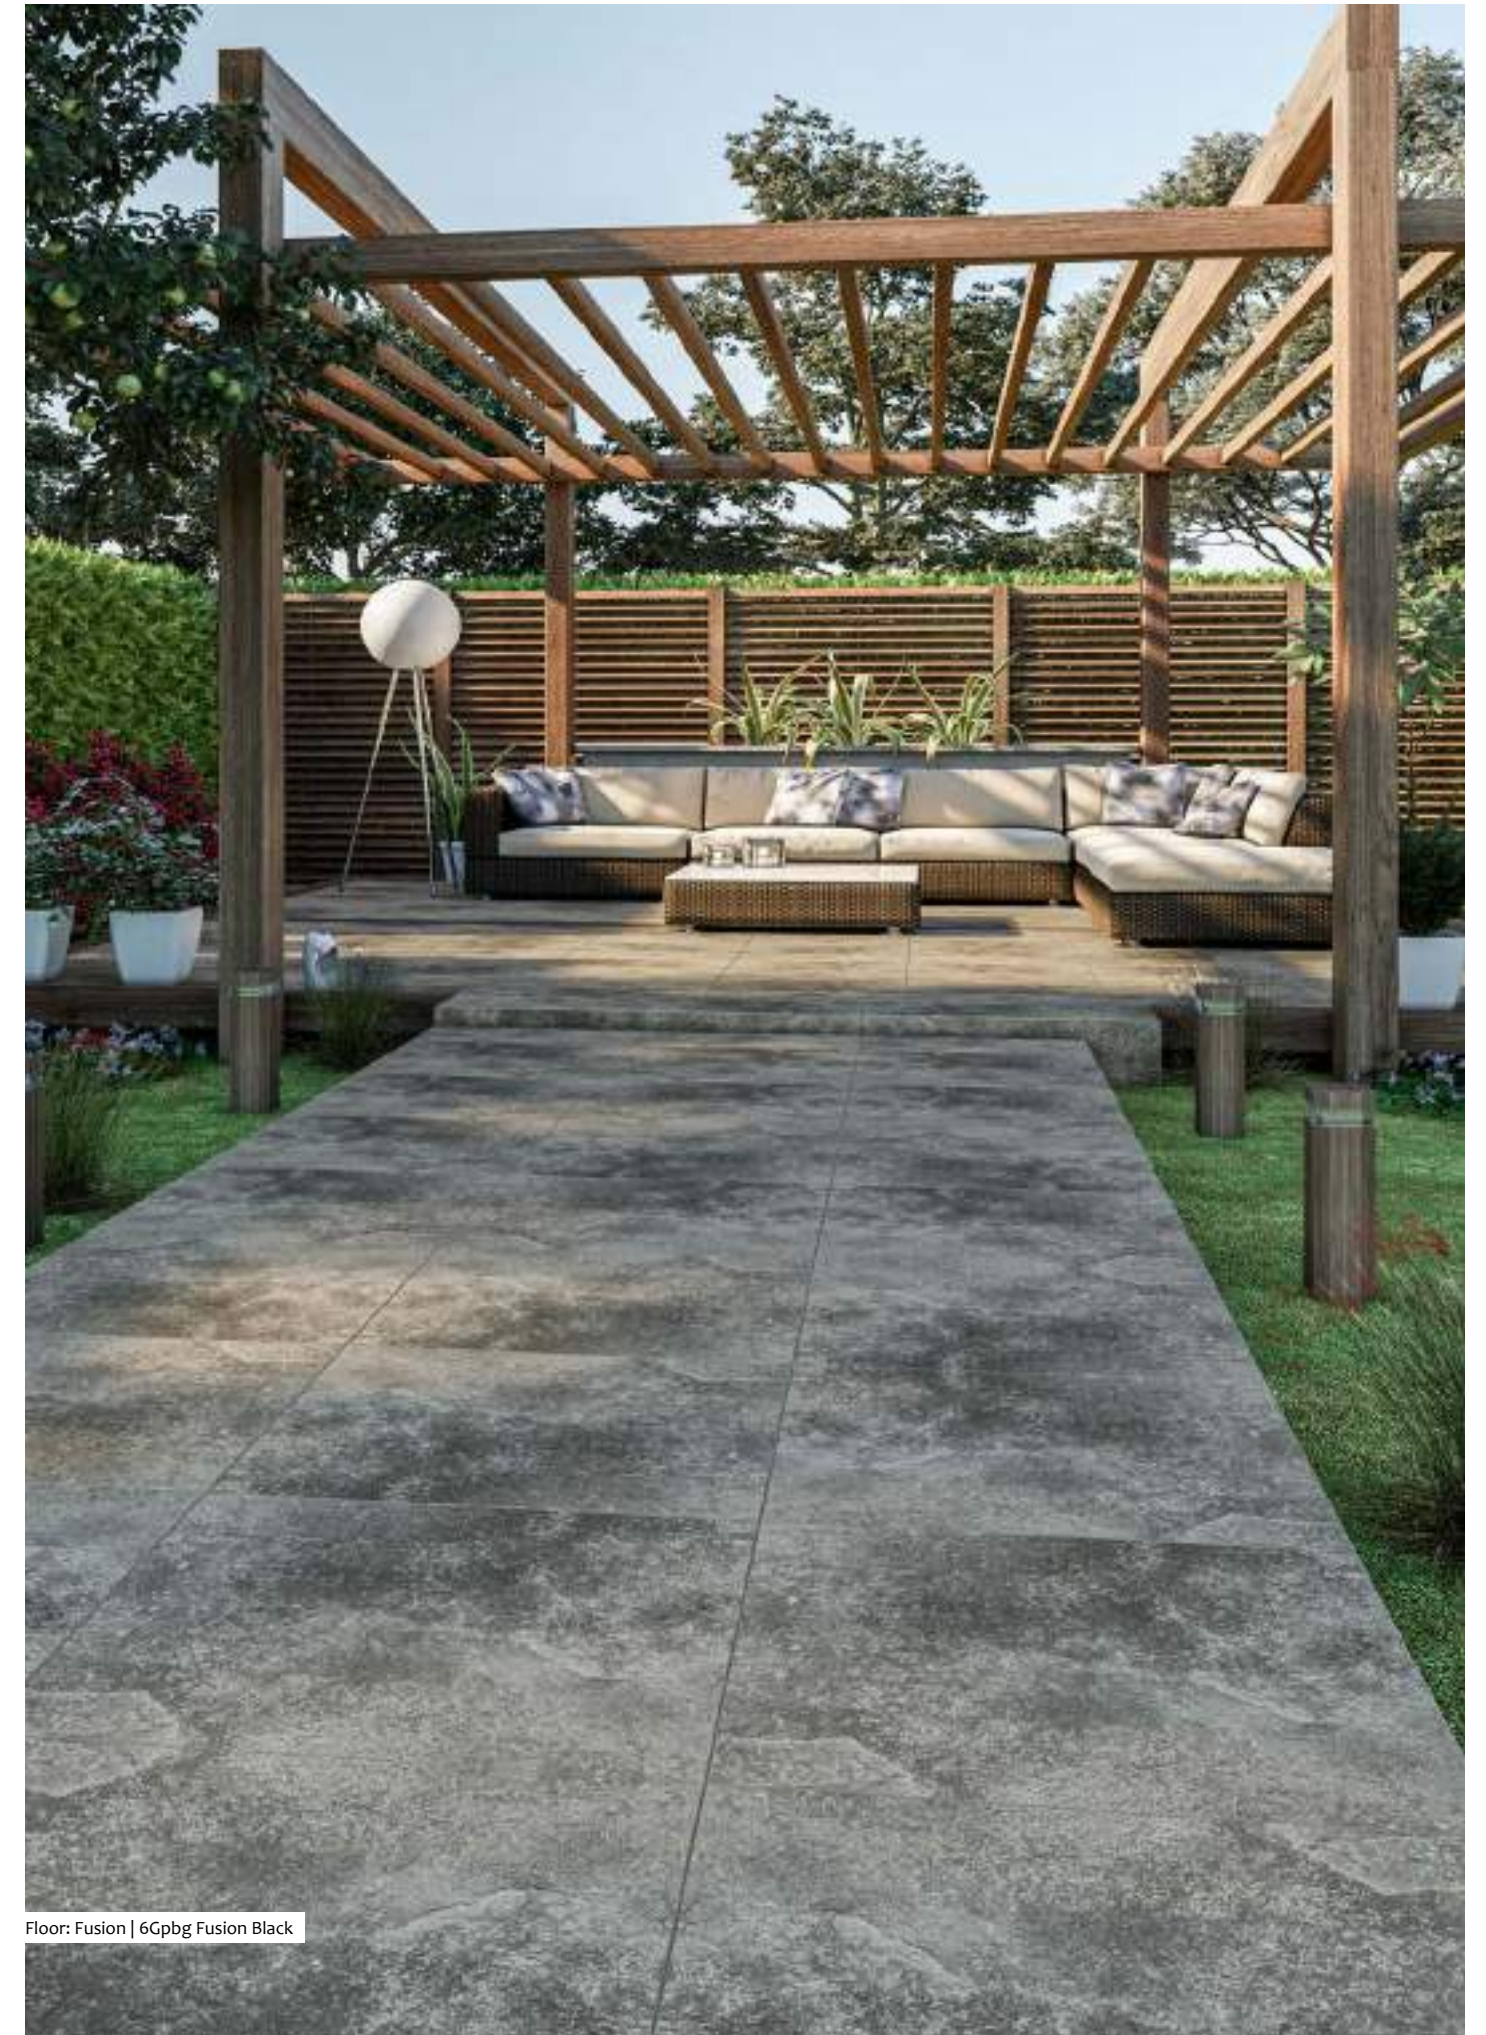

Fusion Stone

6gpbg fusion brown

6gpbg fusion grey

6gpbg fusion black

Sizes

60x60 cm
23.62"x23.62"

Floor: Fusion | 6Gpbg Fusion Black

Cementina