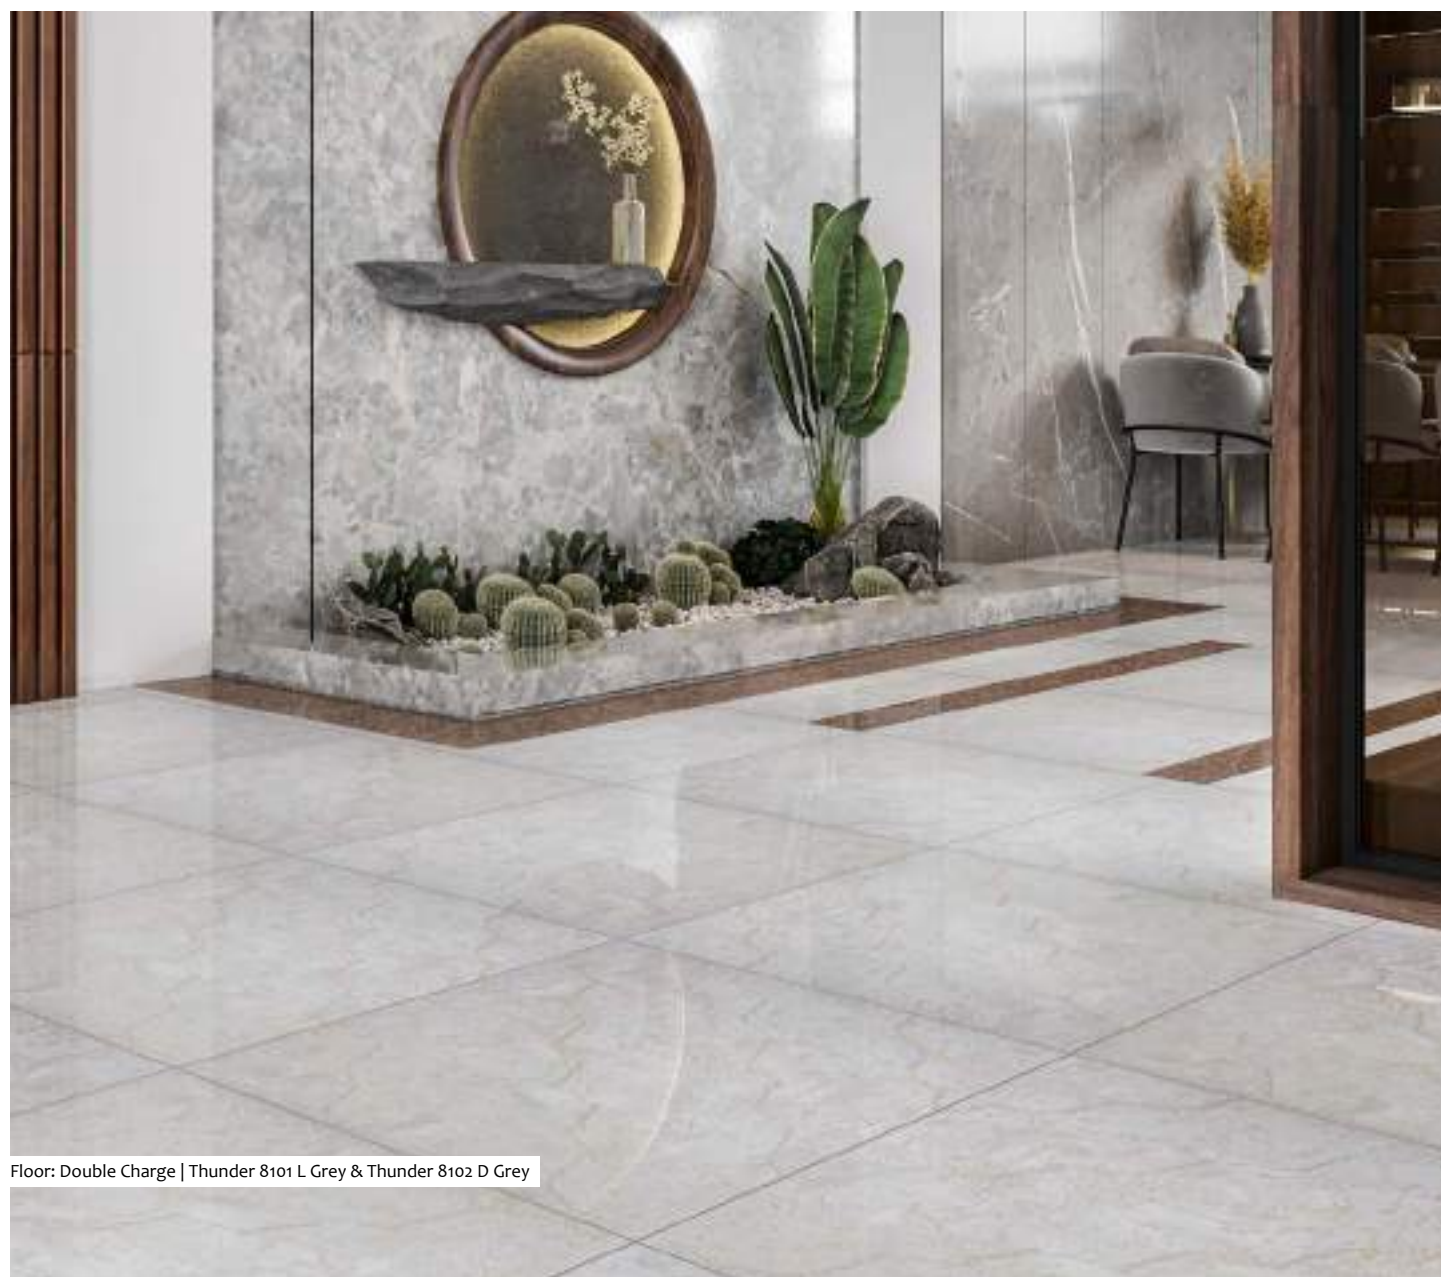

Double Charge

Floor: Double Charge | Thunder 8101 L Grey & Thunder 8102 D Grey