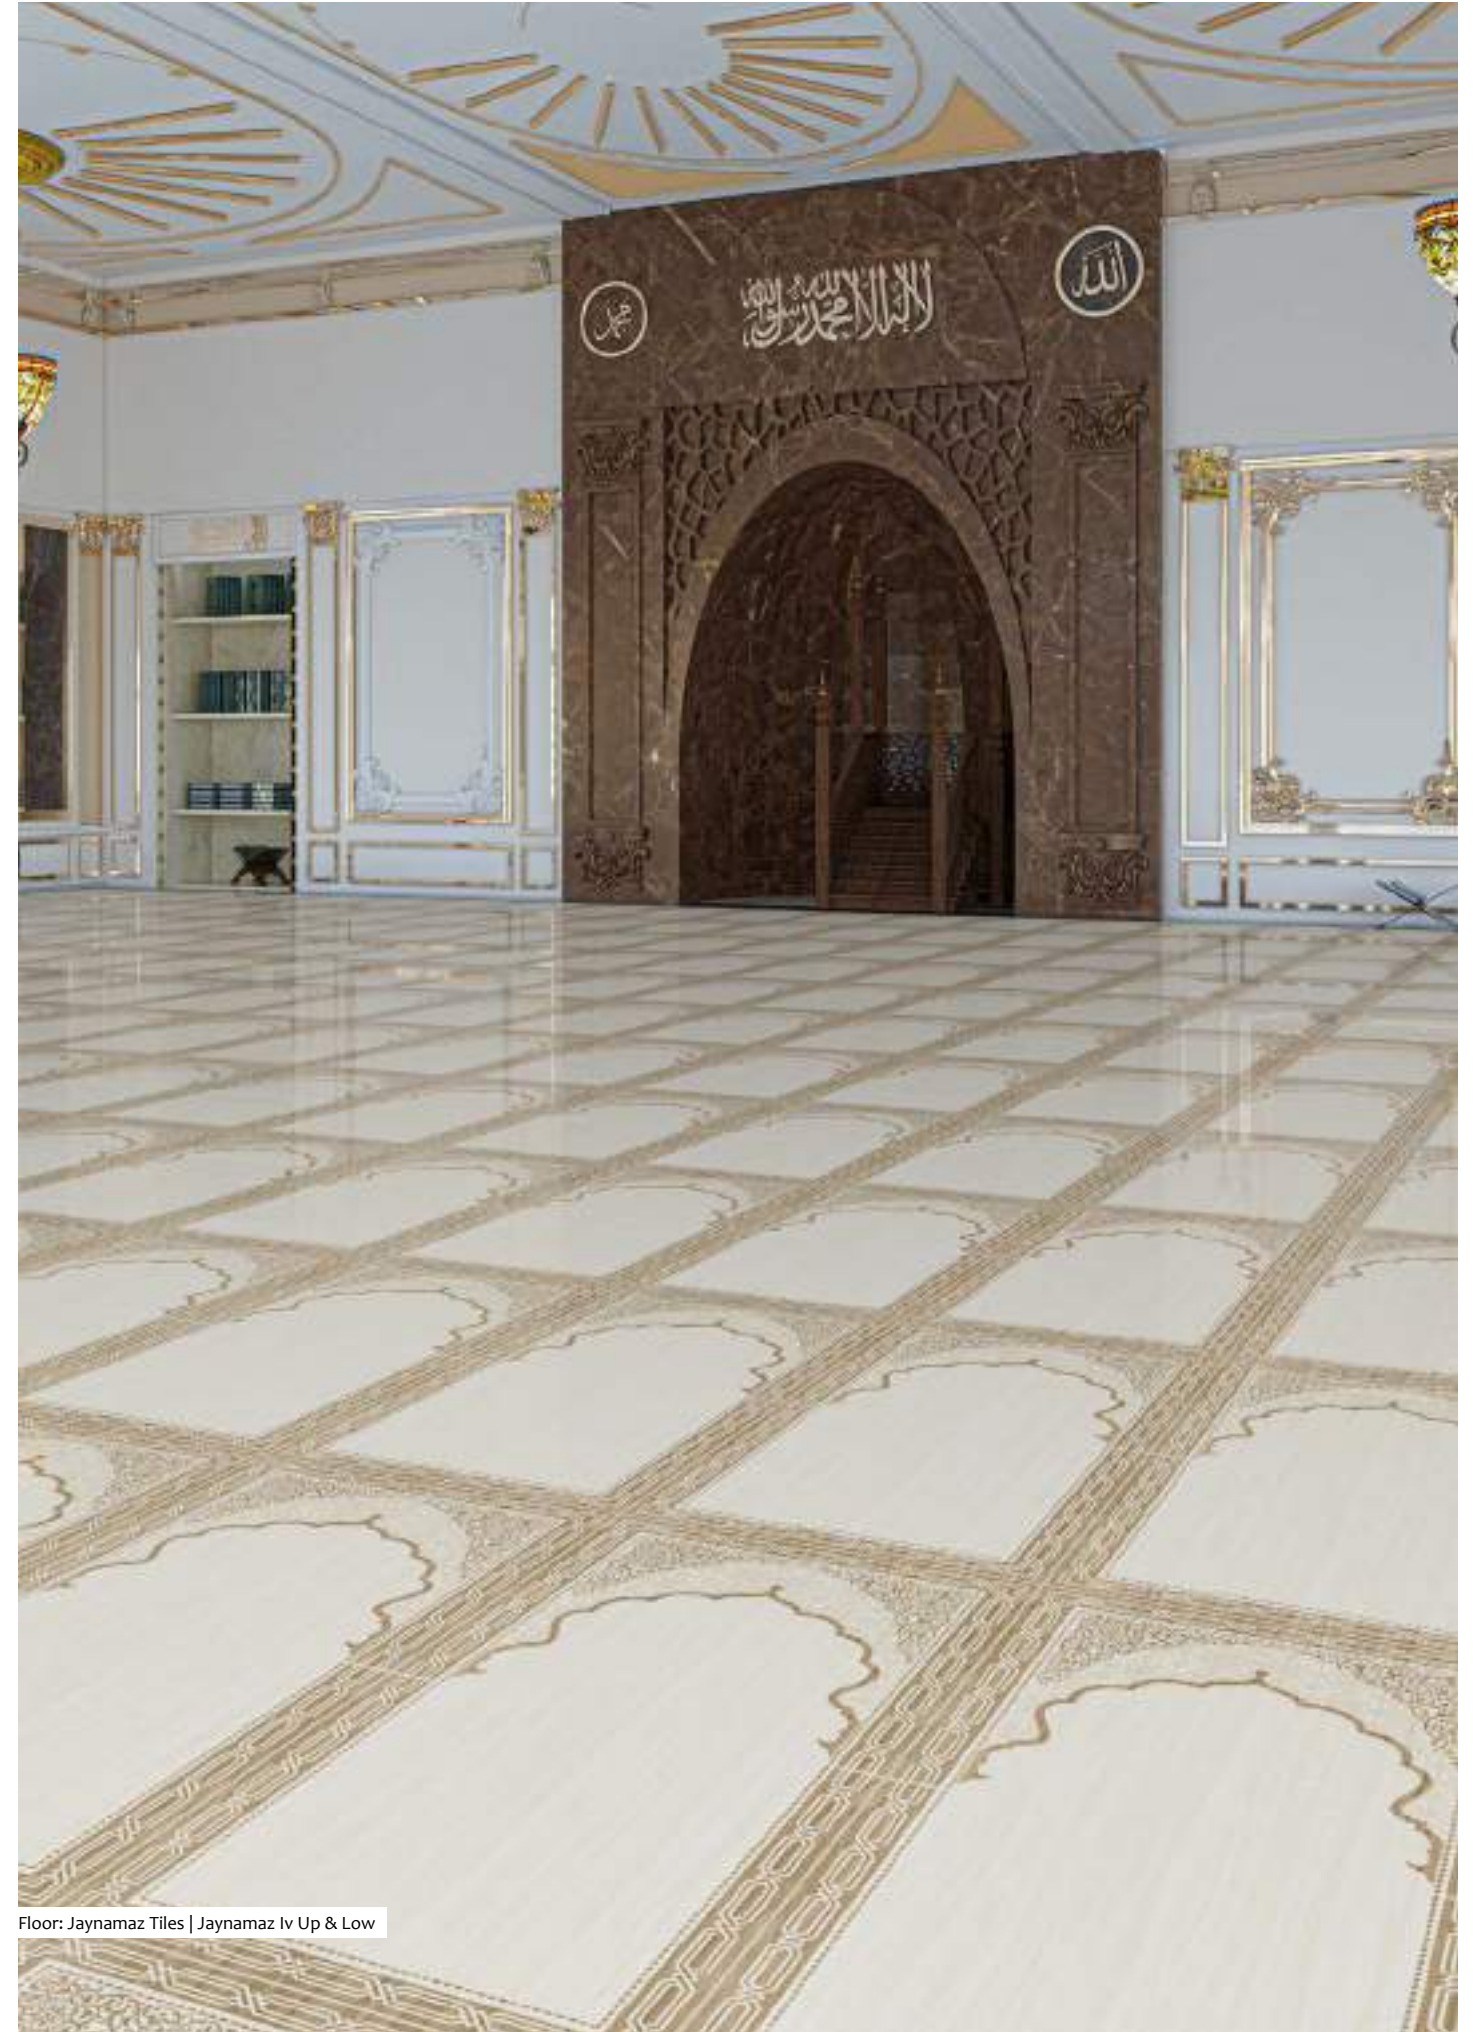

Floor: Jaynamaz Tiles | Jaynamaz Iv Up & Low