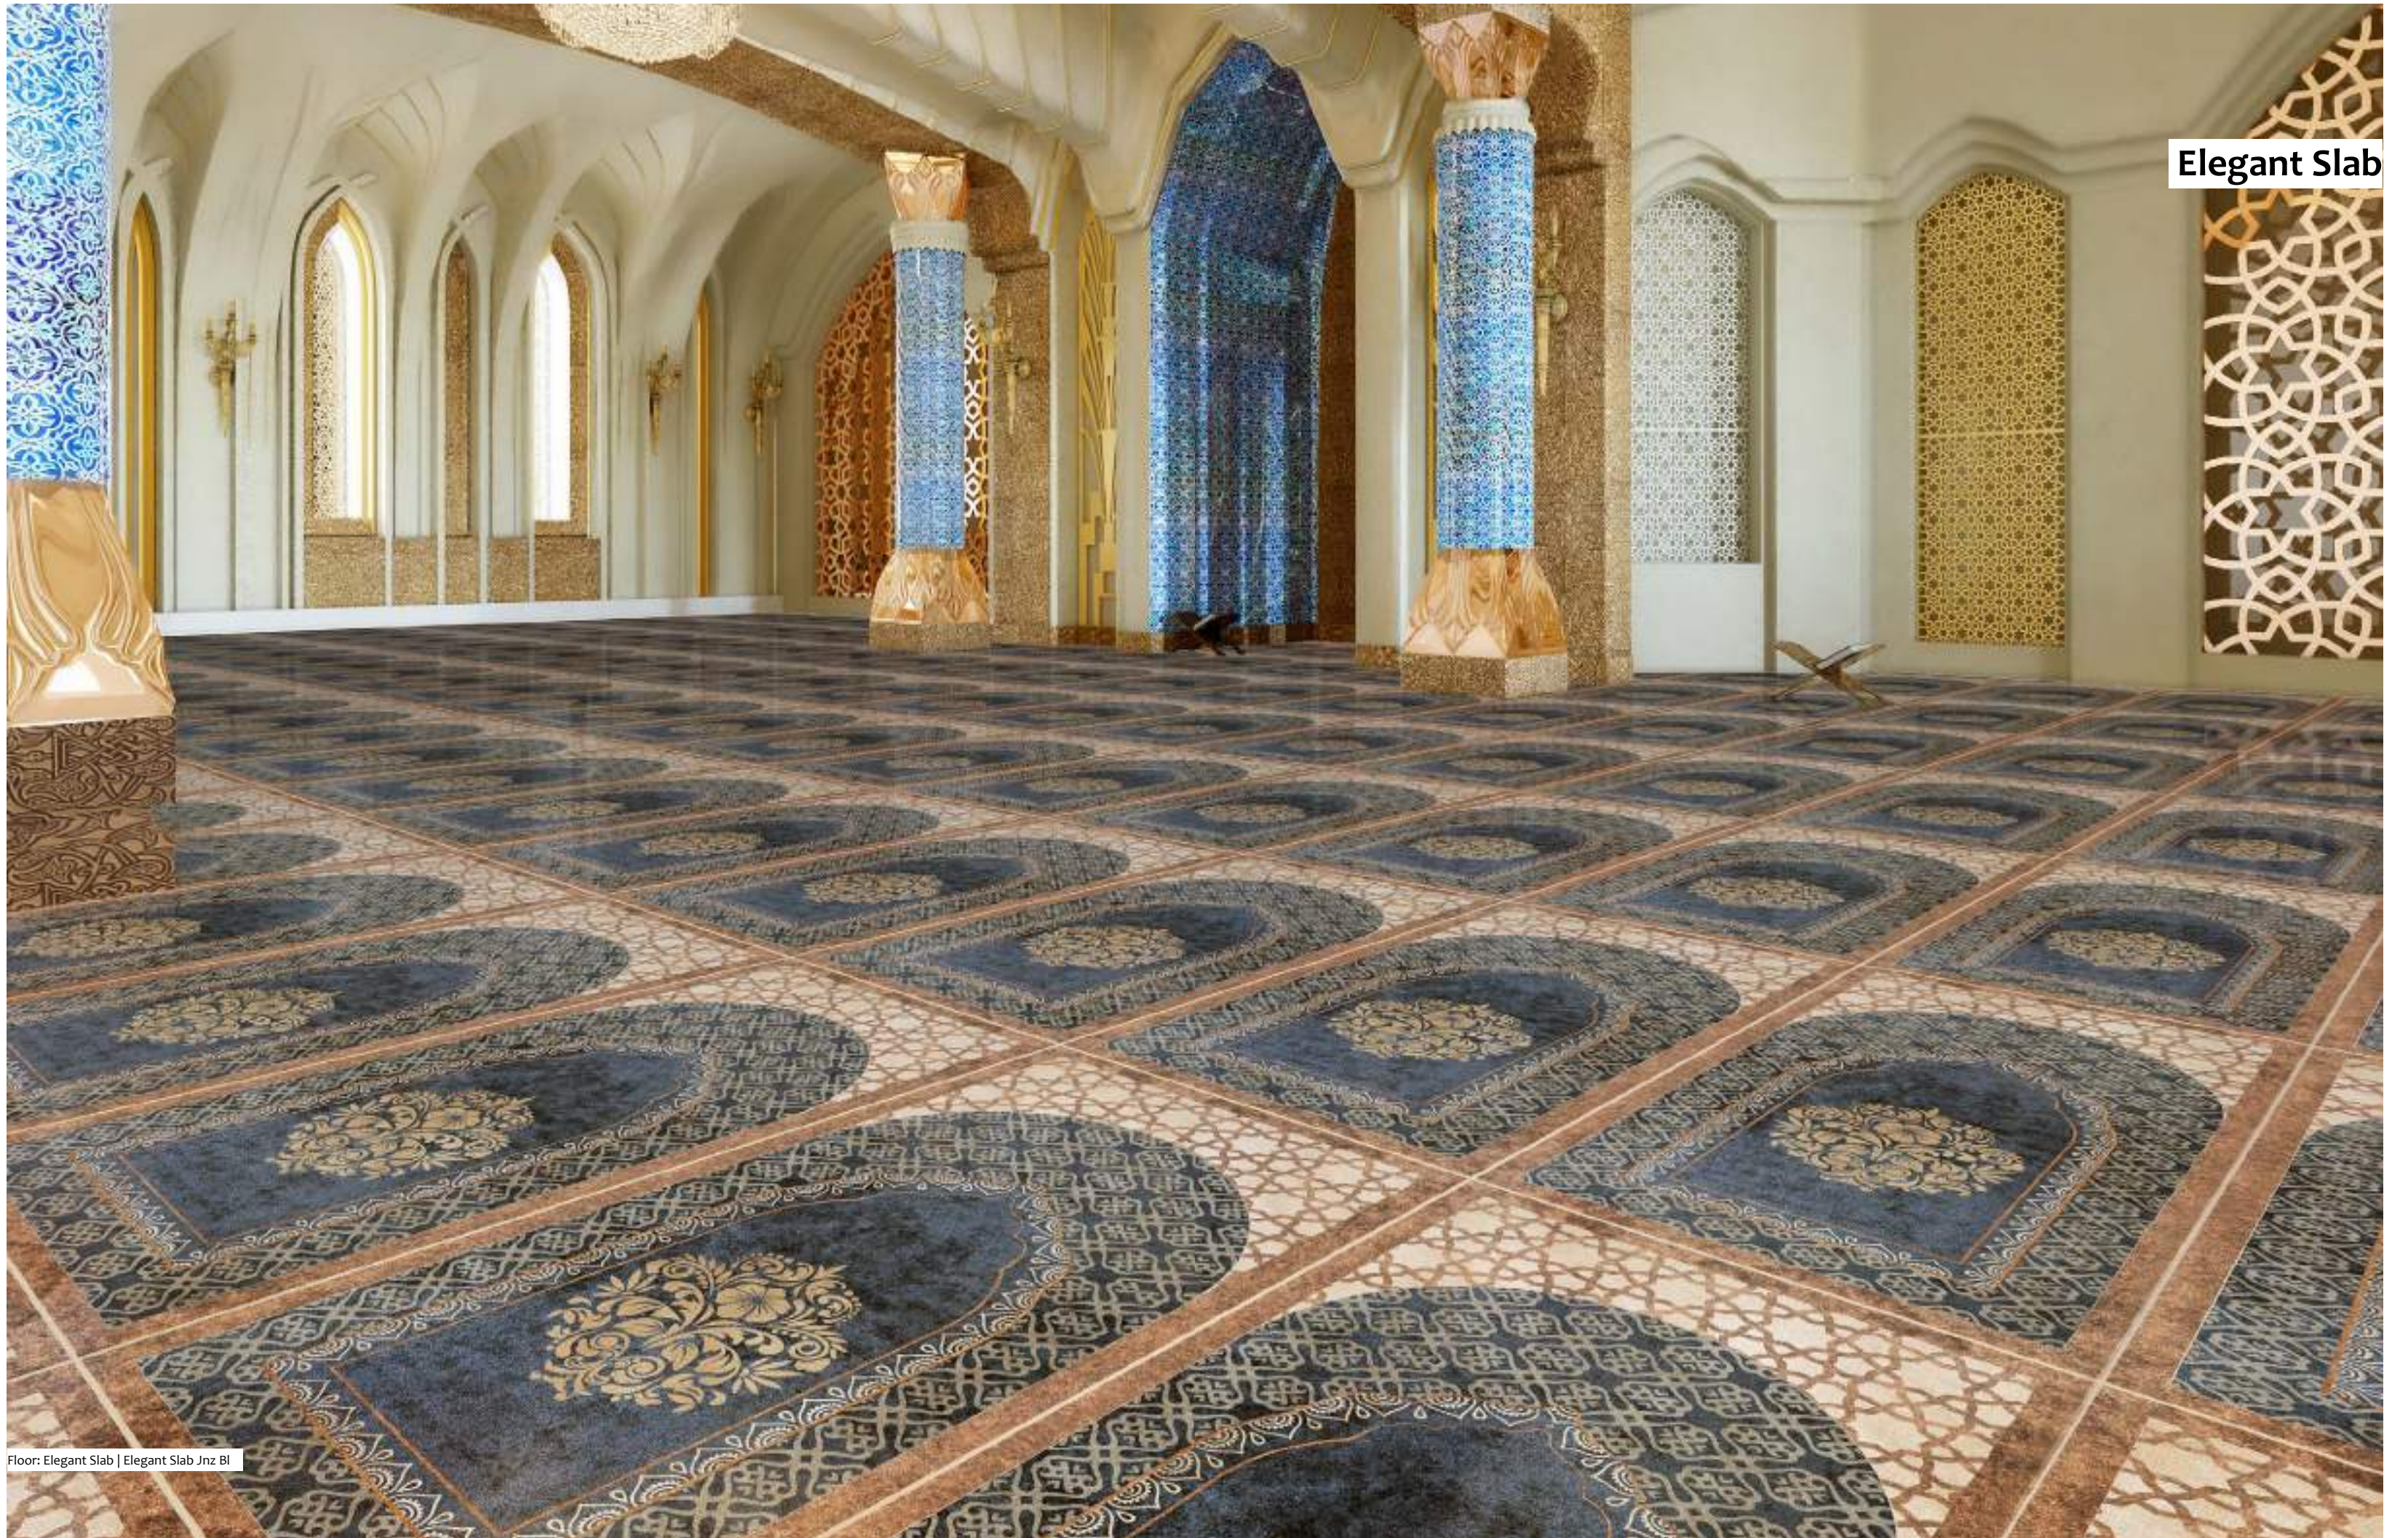

Elegant Slab

Floor: Elegant Slab | Elegant Slab Jnz Bl