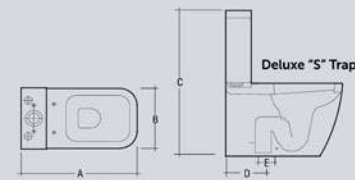

## WASH BASIN FULL PEDESTAL

ITEM	A	B	C	D	E	F	Wgt. Kg.
Wash Basin & Pedestal	525	415	860	130	235	200	27.4

ALL DIMENSIONS IN MM.TOLERANCE ±5% FOR BELOW 200 MM AND ±3% FOR ABOVE 200 MM