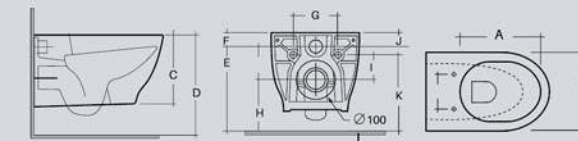

ITEM	A	B	C	D	E	F	G	H	I	J	K	L	Wgt Kg.
Wall Hung W.C.S P Trap & Cistern (Rimless)	365	350	305	430	375	55	180	240	100	90	340	135	26