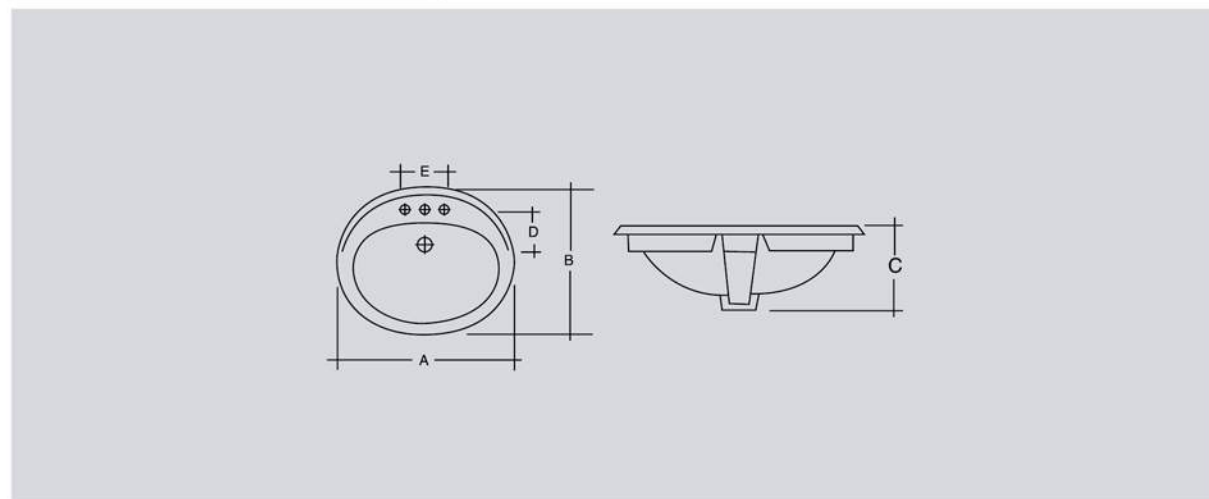

OVER COUNTER
WASH BASIN

ITEM	A	B	C	D	E	Wgt. Kg.
Over Counter	560	475	210	130	205	10.2

ALL DIMENSIONS IN MM.TOLERANCE ±5% FOR BELOW 200 MM AND ±3% FOR ABOVE 200 MM