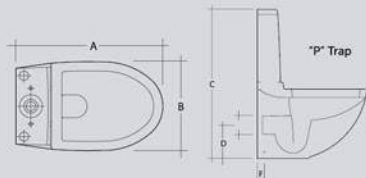

WATER CLOSET

QUICK RELEASE/
WRAP-UP SEAT AND COVER
SOFT HINGES
WATER TANK WITH FLUSH

ITEM	A	B	C	D	E	E	Wgt. Kg.
Water Closet P Trap & Cistern	640	390	870	195	105	30	42.8