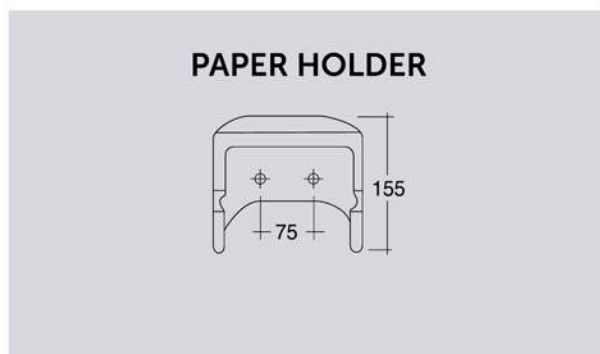

RAK EUROPA SERIES ACCESSORIES

ALL DIMENSIONS IN MM.TOLERANCE ±5% FOR BELOW 200 MM AND ±3% FOR ABOVE 200 MM