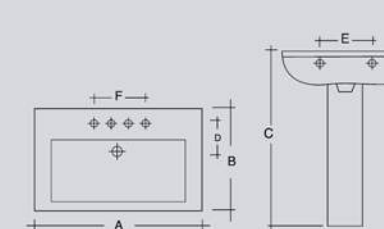

## WASH BASIN

FULL PEDESTAL

ITEM	A	B	C	D	E	F	Wgt. Kg.
Wash Basin & Pedestal	650	485	870	135	225	200	34

ALL DIMENSIONS IN MM.TOLERANCE ±5% FOR BELOW 200 MM AND ±3% FOR ABOVE 200 MM