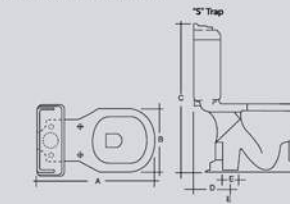

WATER CLOSET

WRAP-UP SEAT & COVER
SOFT HINGES
WATER TANK WITH DUAL FLUSH

ITEM	A	B	C	D	E	Wgt. Kg.
W.C.S Trap & Cistern	716	365	865	240	100	46.9