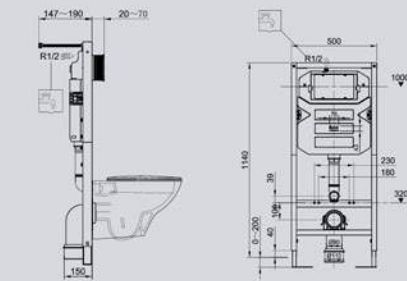

FLUSHING SYSTEM

RAK-ECOFIX
12 CM THICKNESS

ALL DIMENSIONS IN MM.TOLERANCE ±5% FOR BELOW 200 MM AND ±3% FOR ABOVE 200 MM