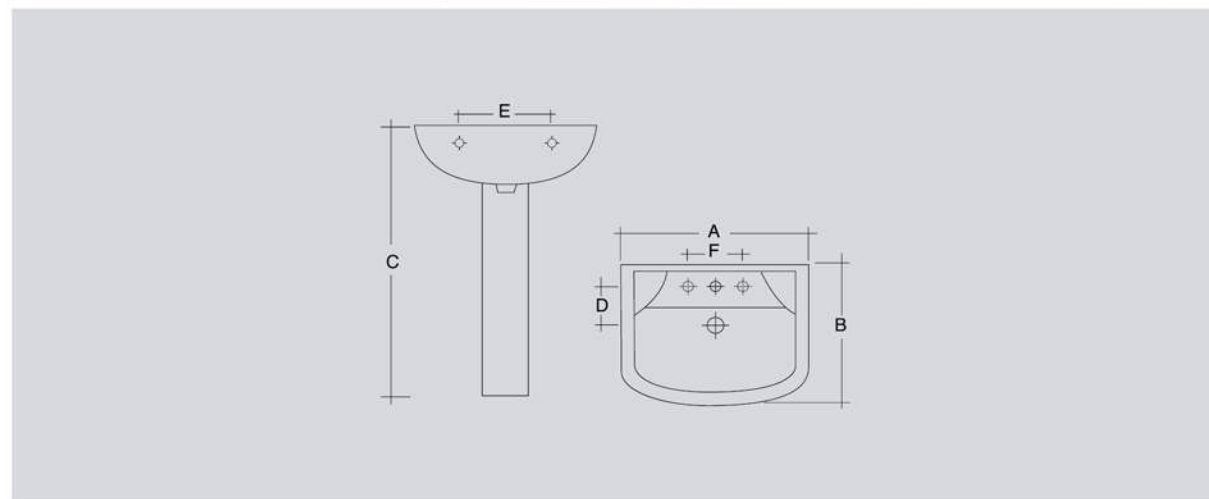

WASH BASIN

ITEM	A	B	C	D	E	F	Wgt. Kg.
Wash Basin & Pedestal	510	405	805	110	250	200	20.9

ALL DIMENSIONS IN MM.TOLERANCE ±5% FOR BELOW 200 MM AND ±3% FOR ABOVE 200 MM