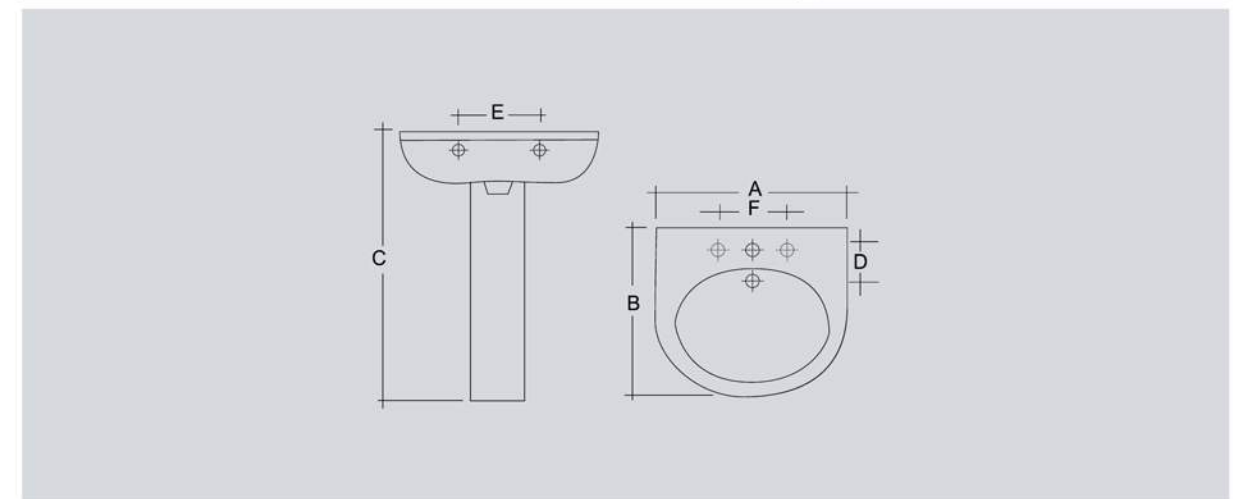

WASH BASIN

ITEM	A	B	C	D	E	F	Wgt. Kg.
Wash Basin & Pedestal	520	445	795	110	210	195	22.6

ALL DIMENSIONS IN MM. TOLERANCE ±5% FOR BELOW 200 MM AND ±3% FOR ABOVE 200 MM