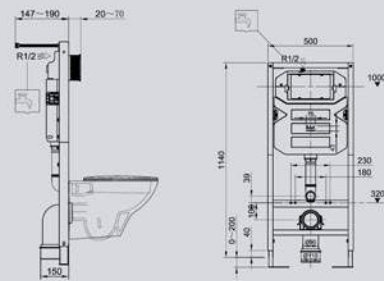

FLUSHING SYSTEM

RAK-ECOFIX
12 CM THICKNESS

ALL DIMENSIONS IN MM.TOLERANCE ±5% FOR BELOW 200 MM AND ±3% FOR ABOVE 200 MM