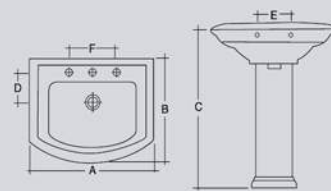

WASH BASIN

FULL PEDESTAL

ITEM	A	B	C	D	E	E	Wgt. Kg.
Wash Basin 55 cm & Pedestal	560	415	835	125	190	200	22.5
Wash Basin 65 cm & Pedestal	656	510	845	138	205	205	26

WASH BASIN

FULL PEDESTAL

ITEM	A	B	C	D	E	E	Wgt. Kg.
Wash Basin 65 cm & Pedestal	630	520	850	152	280	208	28
Wash Basin 55 cm & Pedestal	550	440	800	152	280	208	24.5