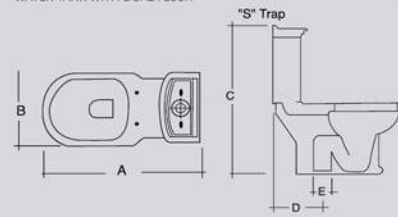

WATER CLOSET

QUICK RELEASE/
WRAP-UP SEAT AND COVER
SOFT HINGES
WATER TANK WITH DUAL FLUSH

ITEM	A	B	C	D	E	Wgt. Kg.
W.C.S Trap & Cistern	700	360	785	238	103	44.5

WATER CLOSET

QUICK RELEASE/
WRAP-UP SEAT AND COVER
SOFT HINGES
WATER TANK WITH DUAL FLUSH

ITEM	A	B	C	D	E	Wgt. Kg.
W.C.S Trap & Cistern	715	370	840	240	100	39.3