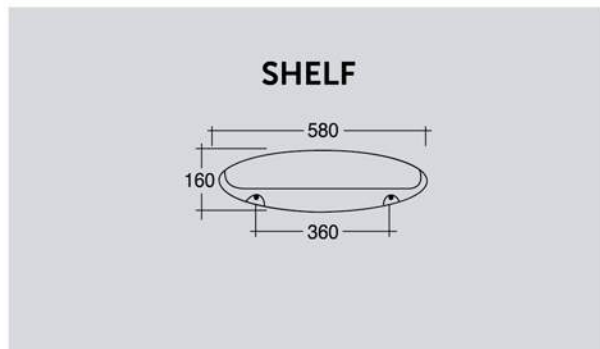

RAK EUROPA SERIES ACCESSORIES

ALL DIMENSIONS IN MM.TOLERANCE ±5% FOR BELOW 200 MM AND ±3% FOR ABOVE 200 MM