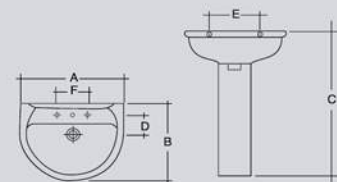

WASH BASIN

FULL PEDESTAL

ITEM	A	B	C	D	E	E	Wgt. Kg.
Wash Basin 60 cm & Pedestal	605	485	835	140	280	200	22.5
Wash Basin 50 cm & Pedestal	505	410	805	118	219	205	20

ALL DIMENSIONS IN MM.TOLERANCE ±5% FOR BELOW 200 MM AND ±3% FOR ABOVE 200 MM