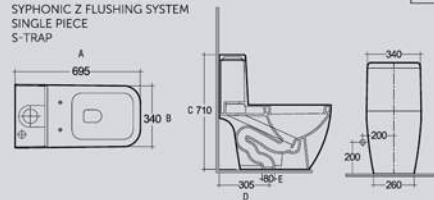

WATER CLOSET

WRAP-UP SEAT AND COVER
SOFT HINGES
WATER TANK WITH DUAL FLUSH
SYPHONIC Z FLUSHING SYSTEM
SINGLE PIECE
S-TRAP

ITEM	A	B	C	D	E	F	Wgt Kg
W.C S Trap & Cistern (Syphonic)	695	340	710	305	80	-	51.05