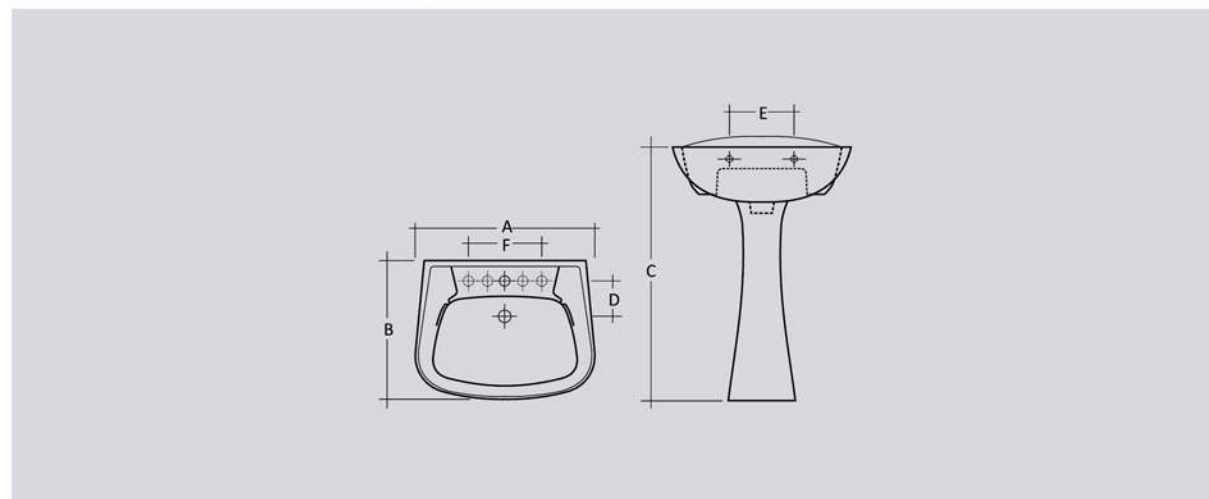

WASH BASIN

ITEM	A	B	C	D	E	F	Wgt. Kg.
Wash Basin & Pedestal	575	450	830	110	210	200	22.6

ALL DIMENSIONS IN MM.TOLERANCE ±5% FOR BELOW 200 MM AND ±3% FOR ABOVE 200 MM