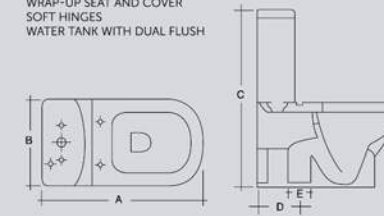

RAK WASHINGTON

WATER CLOSET

QUICK RELEASE/
WRAP-UP SEAT AND COVER
SOFT HINGES
WATER TANK WITH DUAL FLUSH

ITEM	A	B	C	D	E	Wgt. Kg.
W.C.S Trap & Cistern	700	360	785	238	103	44.5

WATER CLOSET

QUICK RELEASE/
WRAP-UP SEAT AND COVER
SOFT HINGES
WATER TANK WITH DUAL FLUSH

ITEM	A	B	C	D	E	Wgt. Kg.
W.C.S Trap & Cistern	715	370	840	240	100	39.3

WASH BASIN

FULL PEDESTAL

ITEM	A	B	C	D	E	E	Wgt. Kg.
Wash Basin 55 cm & Pedestal	560	415	835	125	190	200	22.5
Wash Basin 65 cm & Pedestal	656	510	845	138	205	205	26

WASH BASIN

FULL PEDESTAL

ITEM	A	B	C	D	E	E	Wgt. Kg.
Wash Basin 65 cm & Pedestal	630	520	850	152	280	208	28
Wash Basin 55 cm & Pedestal	550	440	800	152	280	208	24.5

ALL DIMENSIONS IN MM.TOLERANCE ±5% FOR BELOW 200 MM AND ±3% FOR ABOVE 200 MM

ALL DIMENSIONS IN MM.TOLERANCE ±5% FOR BELOW 200 MM AND ±3% FOR ABOVE 200 MM