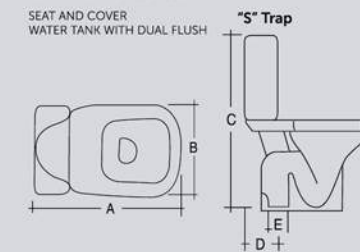

WATER CLOSET

SEAT AND COVER
WATER TANK WITH DUAL FLUSH

ITEM	A	B	C	D	E	E	Wgt. Kg.
W.C.P Trap & Cistern	700	370	795	195	100	155	32.5