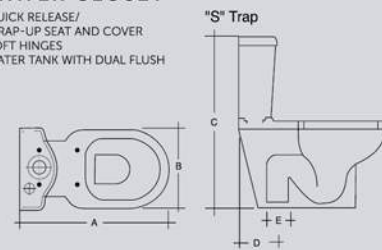

WATER CLOSET

QUICK RELEASE/
WRAP-UP SEAT AND COVER
SOFT HINGES
WATER TANK WITH DUAL FLUSH

ITEM	A	B	C	D	E	Wgt. Kg.
W.C.S Trap & Cistern	700	355	780	245	105	38