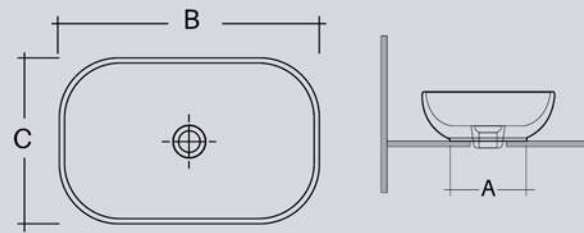

# RAK HARMONY OVAL COUNTER TOP

OVAL SHAPE COUNTER TOP

ITEM	A	B	C	Wgt Kg.
RAK Harmony Oval	200	550	350	9

ALL DIMENSIONS IN MM.TOLERANCE ±5% FOR BELOW 200 MM AND ±3% FOR ABOVE 200 MM