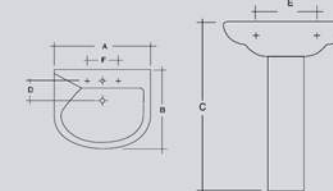

ALL DIMENSIONS IN MM.TOLERANCE ±5% FOR BELOW 200 MM AND ±3% FOR ABOVE 200 MM