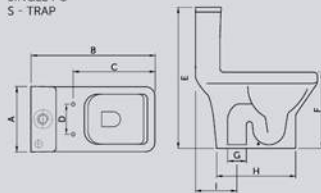

WATER CLOSET

WRAP-UP SEAT AND COVER
SOFT HINGES
WATER TANK WITH DUAL FLUSH
SINGLE PC
S - TRAP

ITEM	A	B	C	D	E	F	G	H	I	Wgt Kg
W.C S Trap & Cistern	360	660	436	160	750	400	100	420	220	36.5

ALL DIMENSIONS IN MM.TOLERANCE ±5% FOR BELOW 200 MM AND ±3% FOR ABOVE 200 MM