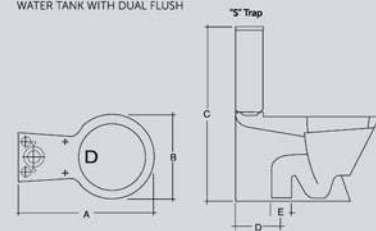

WATER CLOSET

WRAP-UP SEAT & COVER
WATER TANK WITH DUAL FLUSH

ITEM	A	B	C	D	E	Wgt. Kg.
W.C.S Trap & Cistern	698	412	880	250	100	43.2