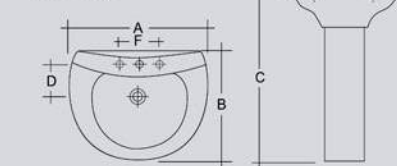

WASH BASIN FULL PEDESTAL

ITEM	A	B	C	D	E	F	Wgt. Kg.
Wash Basin & Pedestal	650	510	855	153	275	200	25