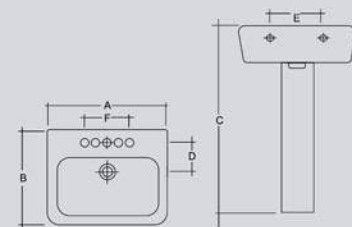

WASH BASIN FULL PEDESTAL

ITEM	A	B	C	D	E	F	Wgt. Kg.
Wash Basin & Pedestal	525	415	860	130	235	200	27.4

ALL DIMENSIONS IN MM.TOLERANCE ±5% FOR BELOW 200 MM AND ±3% FOR ABOVE 200 MM