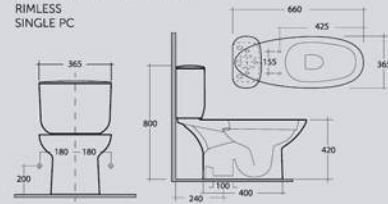

# RAK MORNING RIMLESS

**WATER CLOSET**  
WRAP-UP SEAT AND COVER  
SOFT HINGES  
WATER TANK WITH DUAL FLUSH  
RIMLESS  
SINGLE PC

ITEM	Dimension	Wgt. Kg.
W.C.S TRAP & CISTERN	660 X 365 MM	24

**WASH BASIN**  
FULL PEDESTAL