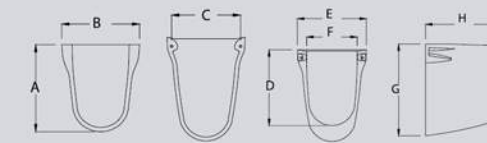

ALL DIMENSIONS IN MM.TOLERANCE ±5% FOR BELOW 200 MM AND ±3% FOR ABOVE 200 MM