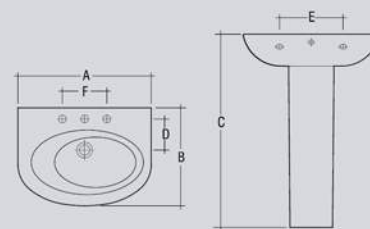

## WASH BASIN

FULL PEDESTAL

ITEM	A	B	C	D	E	F	Wgt. Kg.
Wash Basin & Pedestal	600	440	850	140	280	200	26

ALL DIMENSIONS IN MM.TOLERANCE ±5% FOR BELOW 200 MM AND ±3% FOR ABOVE 200 MM