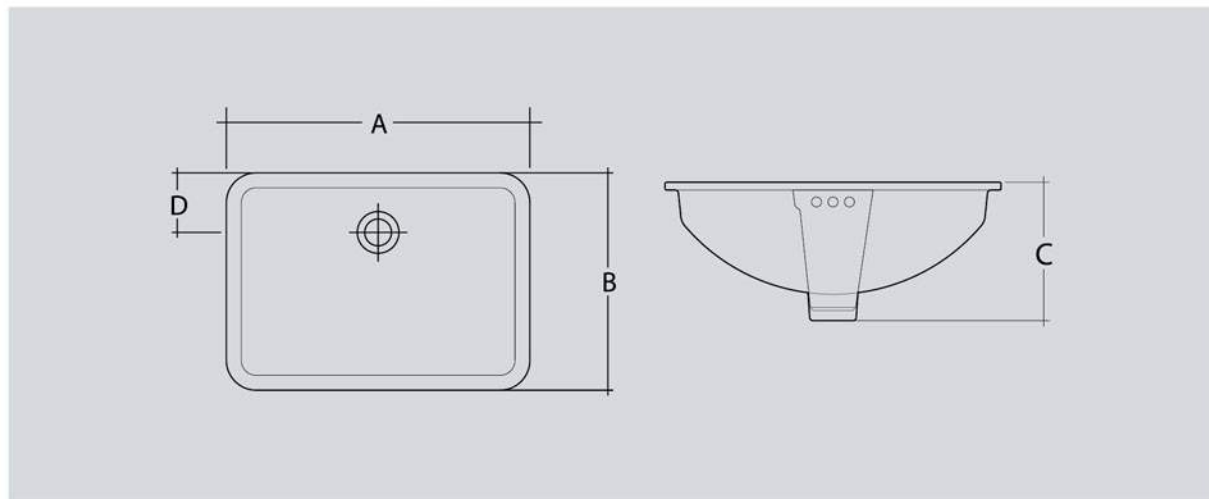

**UNDER COUNTER
WASH BASIN**

ITEM	A	B	C	D	Wgt Kg.
Under Counter Wash Basin	515	365	205	100	9.5

ALL DIMENSIONS IN MM.TOLERANCE ±5% FOR BELOW 200 MM AND ±3% FOR ABOVE 200 MM