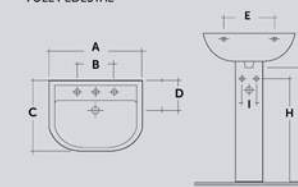

WASH BASIN

FULL PEDESTAL

ITEM	A	B	C	D	E	F	G	H	I	Wgt. Kg.
Wash Basin & Pedestal	500	200	380	160	280	820	195	560	80	21