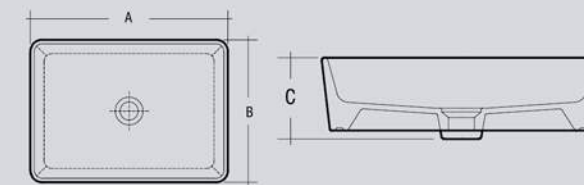

RAK HARMONY OVAL COUNTER TOP

ITEM	A	B	C	Wgt Kg.
RAK Harmony Oval	200	550	350	9

ALL DIMENSIONS IN MM.TOLERANCE ±5% FOR BELOW 200 MM AND ±3% FOR ABOVE 200 MM

RAK HARMONY RECTANGULAR COUNTER TOP

ITEM	A	B	C	Wgt Kg.
Harmony Table Top	500	360	145	11.3

ALL DIMENSIONS IN MM.TOLERANCE ±5% FOR BELOW 200 MM AND ±3% FOR ABOVE 200 MM