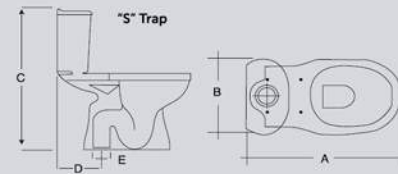

RAK KARLA

WATER CLOSET

SEAT AND COVER
WATER TANK WITH FLUSH

ITEM	A	B	C	D	E	Wgt. Kg.
W.C.S Trap & Cistern	690	360	755	240	100	29.2

WASH BASIN

FULL PEDESTAL

ITEM	A	B	C	D	E	E	Wgt. Kg.
Wash Basin 60 cm & Pedestal	605	485	835	140	280	200	22.5
Wash Basin 50 cm & Pedestal	505	410	805	118	219	205	20

ALL DIMENSIONS IN MM.TOLERANCE ±5% FOR BELOW 200 MM AND ±3% FOR ABOVE 200 MM

RAK KARLA

WASH BASIN

HALF PEDESTAL

ITEM	A	B	C	D	E	F	G	H	Wgt. Kg.
Half Pedestal	290	260	230	285	260	190	345	290	6.5

ALL DIMENSIONS IN MM.TOLERANCE ±5% FOR BELOW 200 MM AND ±3% FOR ABOVE 200 MM