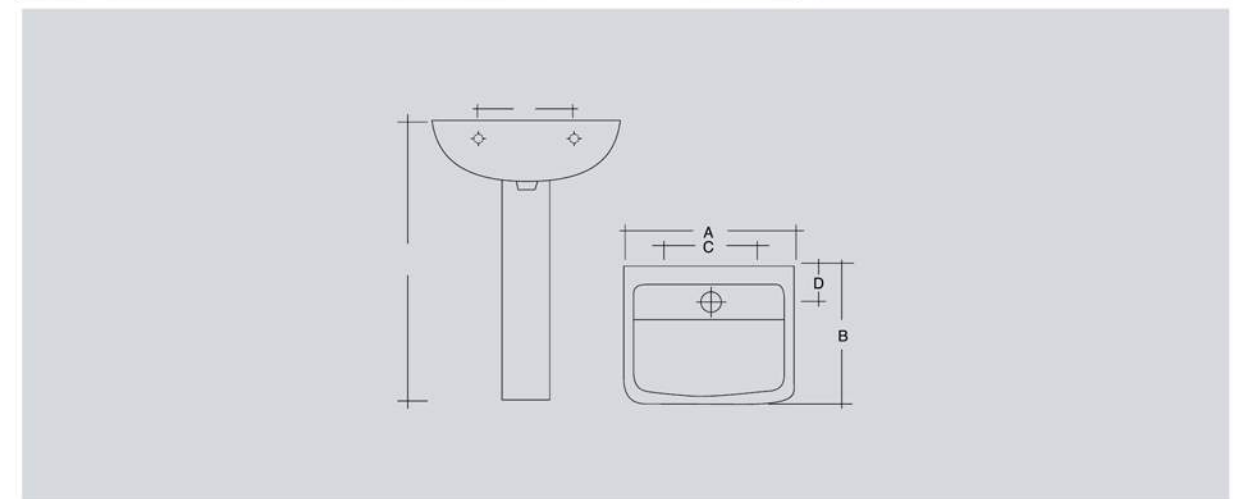

WASH BASIN

ITEM	A	B	C	D	Wgt. Kg.
Wash Basin & Pedestal	450	360	245	125	21

ALL DIMENSIONS IN MM.TOLERANCE ±5% FOR BELOW 200 MM AND ±3% FOR ABOVE 200 MM