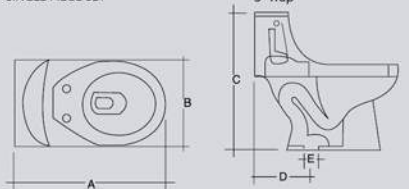

WATER CLOSET

SEAT AND COVER
WATER TANK WITH SYPHONIC 'Z' FLUSH
SOFT HINGES
SINGLE PIECE SET

ITEM	A	B	C	D	E	F	Wgt Kg.
W.C S Trap & Cistern (Syphonic)	685	360	660	295	80	-	36

LIGHT COLOUR **EXCLUSIVE COLOUR** **DEEP COLOUR**

* MARBLE SHADE IS AVAILABLE FOR 6 LIGHT COLOUR
* COLOURS SHOWN HERE ARE AS CLOSE TO ACTUAL SANITARY WARE AS PRINTING PROCESS WILL ALLOW

ALL DIMENSIONS IN MM.TOLERANCE ±5% FOR BELOW 200 MM AND ±3% FOR ABOVE 200 MM
RAK CERAMICS | 2021
25