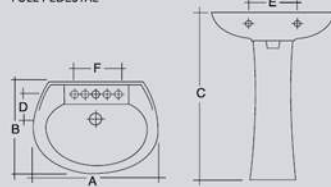

WASH BASIN

FULL PEDESTAL

ITEM	A	B	C	D	E	F	Wgt. Kg.
Wash basin & Pedestal	575	440	840	115	155	200	19