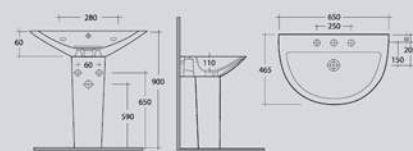

# RAK MORNING RIMLESS

**WATER CLOSET**  
WRAP-UP SEAT AND COVER  
SOFT HINGES  
WATER TANK WITH DUAL FLUSH  
RIMLESS  
SINGLE PC

ITEM	Dimension	Wgt. Kg.
W.C.S TRAP & CISTERN	660 X 365 MM	24

**WASH BASIN**  
FULL PEDESTAL