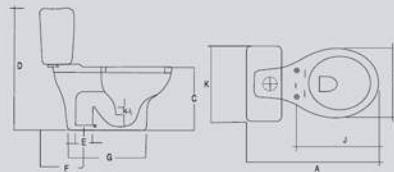

WATER CLOSET

SEAT AND COVER
WATER TANK WITH FLUSH

ITEM	A	B	C	D	E	F	G	H	I	J	K	Wgt. Kg.
W.C.S Trap & Cistern	670	362	382	748	100	255	465	50	148	430	395	28

ALL DIMENSIONS IN MM.TOLERANCE ±5% FOR BELOW 200 MM AND ±3% FOR ABOVE 200 MM