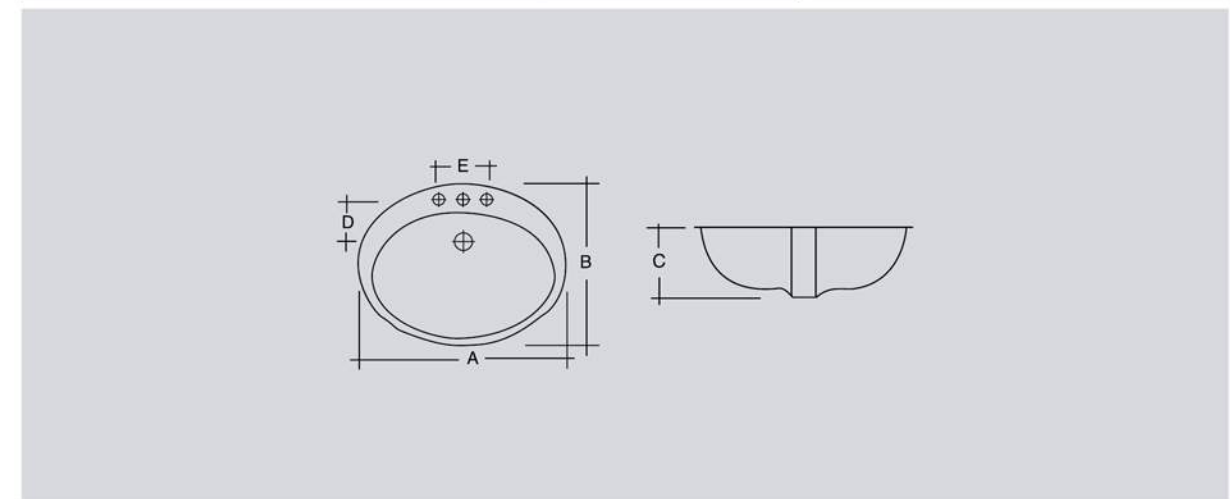

OVER COUNTER
WASH BASIN

ITEM	A	B	C	D	E	Wgt. Kg.
Over Counter	530	430	225	123	205	7.8

ALL DIMENSIONS IN MM.TOLERANCE ±5% FOR BELOW 200 MM AND ±3% FOR ABOVE 200 MM