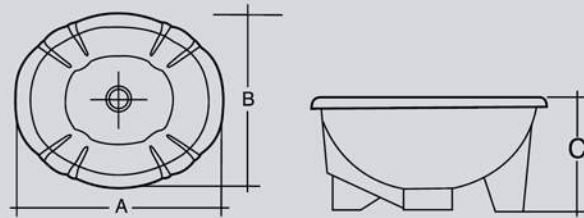

A	B	C	Wgt. Kg.
445	345	180	8.0