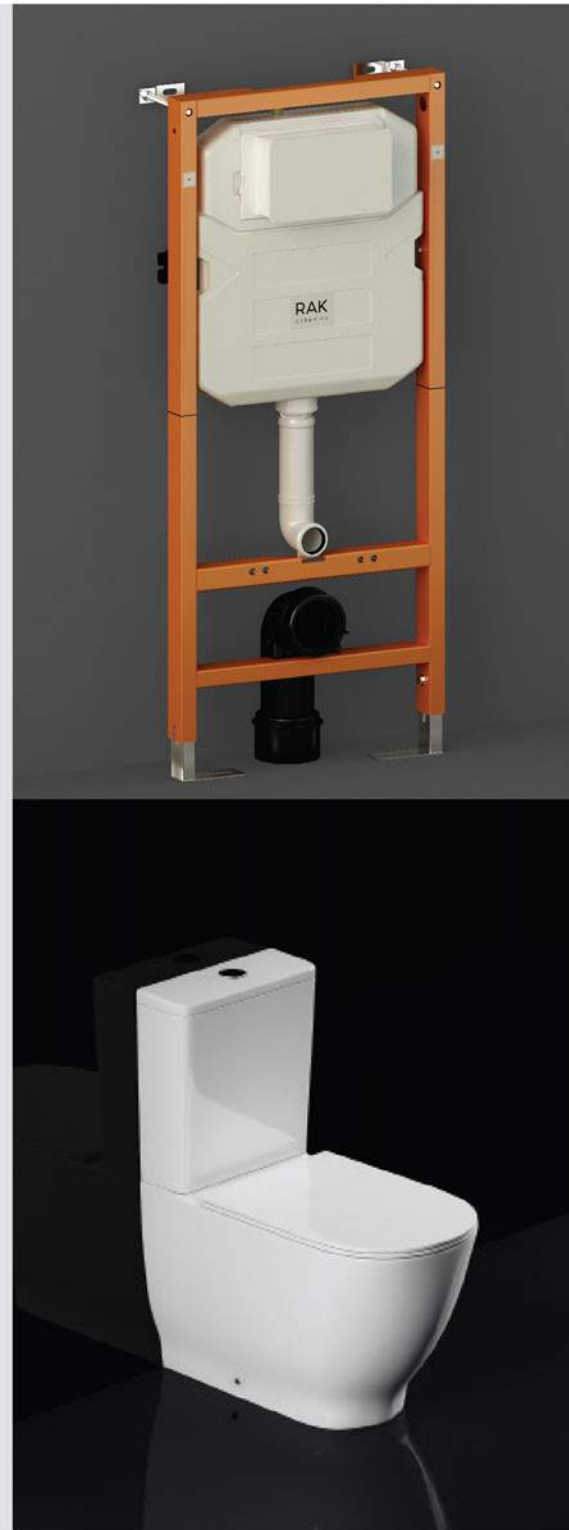

WATER SAVING

Can we save water in our bathrooms?

One of the easiest ways to save water is to install a toilet with a dual-flush cistern.

Dual-flush cisterns let the user choose how much water to use when flushing the toilet and they are designed for wall-hung, back-to-wall and close coupled water closets.

RAK Ceramics flushing systems, allow you to choose using the full flush or the half flush, with different flushing volumes: 6 Liters for the full and 3 Liters for the half flush. The cisterns can also be adjusted to flush with a reduced full flush volume at 4.5 Liters.

For countries with limited water resources, RAK Ceramics has developed innovative water closets perfectly flushing with a reduced 3 Liters Single flush.

By using a lower volume of water to flush the toilet you can dramatically reduce your annual water consumption.