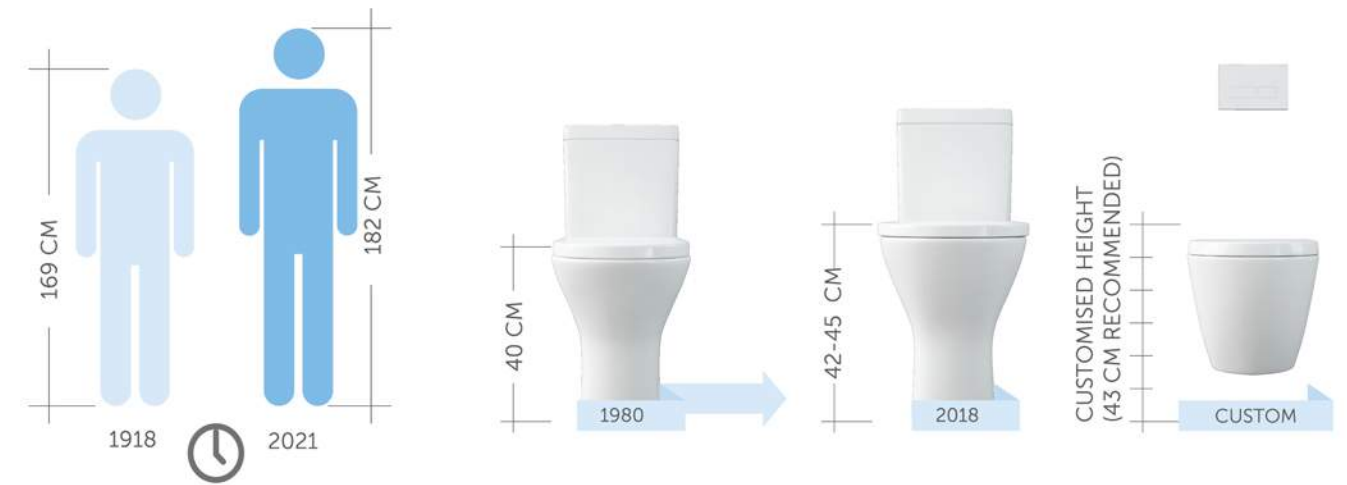

EVOLUTION

Comfort height, updated ergonomics

Over the last 100 years, the average height of people in industrialized nations has increased approximately by 10 cm.

To be innovative in design also means meeting the changes in population and their new needs in terms of ergonomics and comfort.

RAK Ceramics design evolves together with human evolution.

NEW STANDARD HEIGHTS