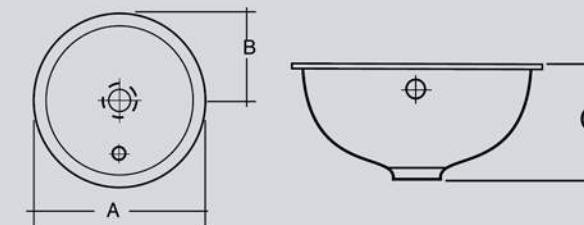

A	B	C	Wgt. Kg.
400	200	210	6.0