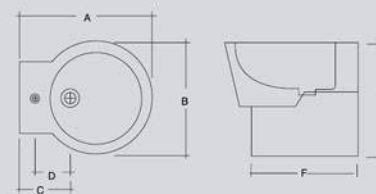

ITEM	A	B	C	D	E	F	Wgt. Kg.
Wash Basin & Pedestal	535	450	212	156	438	420	23