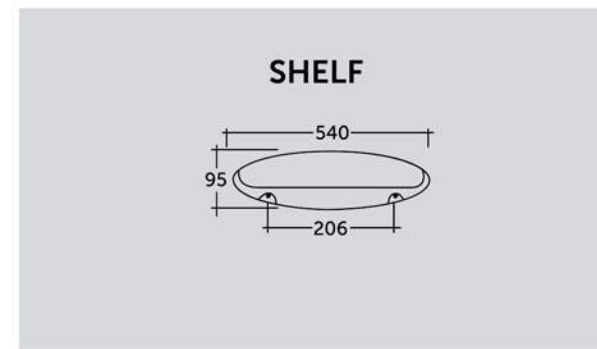

RAK SIERRA ACCESSORIES

ALL DIMENSIONS IN MM.TOLERANCE ±5% FOR BELOW 200 MM AND ±3% FOR ABOVE 200 MM