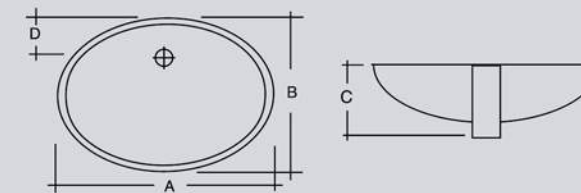

ITEM	A	B	C	D	Wgt. Kg.
Under Counter	570	420	200	150	7.5