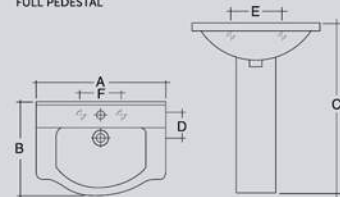

WASH BASIN

FULL PEDESTAL

ITEM	A	B	C	D	E	F	Wgt. Kg.
Wash Basin & Pedestal	665	490	840	130	285	200	29.5