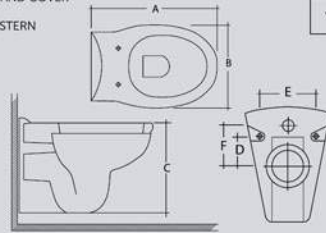

WATER CLOSET

WRAP-UP SEAT AND COVER
SOFT HINGES
CONCEALED CISTERN

ITEM	A	B	C	D	E	F	Wgt Kg.
Wall Hung W.C.P Trap & Cistern	550	370	370	103	182	138	16