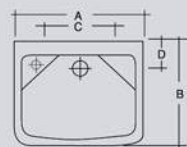

# WALL MOUNTED WASH BASIN

CORNER BASIN

A	B	C	D	Wgt. Kg.
508	406	205	120	7

WASH BASIN STANDARD

A	B	C	D	Wgt. Kg.
500	400	255	165	12

WALL MOUNTED WASH BASIN

A	B	C	D	Wgt. Kg.
450	360	245	125	10.2

ALL DIMENSIONS IN MM.TOLERANCE ±5% FOR BELOW 200 MM AND ±3% FOR ABOVE 200 MM