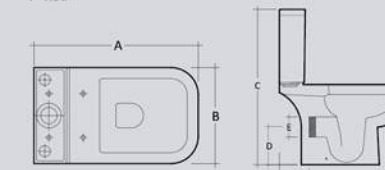

WATER CLOSET

WRAP-UP SEAT AND COVER
SOFT HINGES
WATER TANK WITH DUAL FLUSH
P-TRAP

ITEM	A	B	C	D	E	F	Wgt. Kg.
W.C.P Trap & Cistern	600	350	775	190	100	150	37.2