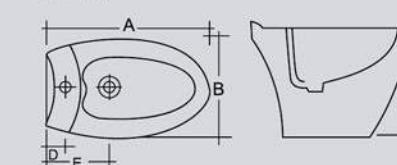

BIDET

ITEM	A	B	C	D	E	Wgt. Kg.
Bidet	570	365	400	65	220	19