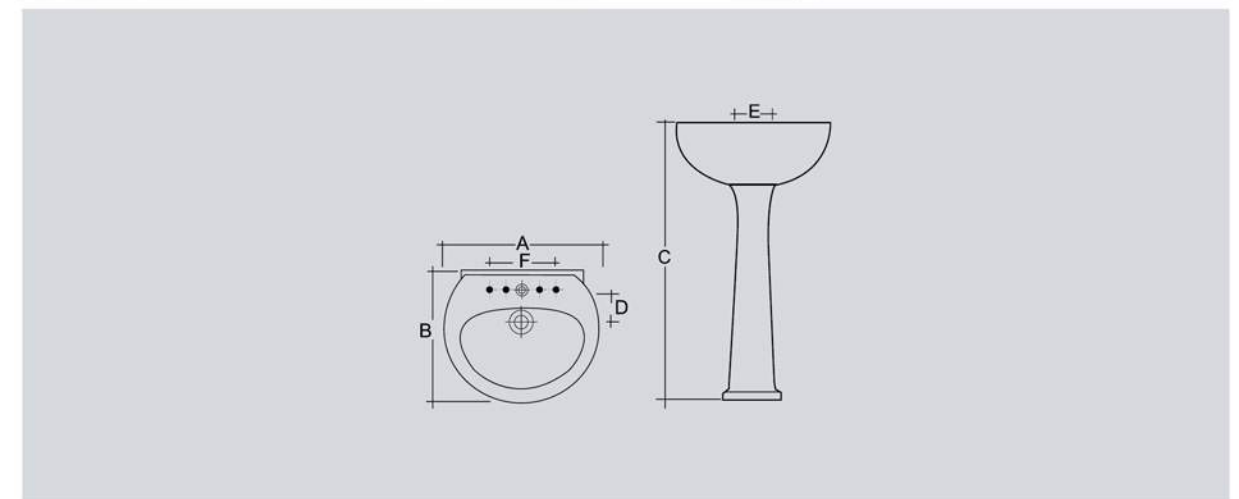

WASH BASIN

ITEM	A	B	C	D	E	F	Wgt. Kg.
Wash Basin & Pedestal	500	420	890	92	95	200	18.5

ALL DIMENSIONS IN MM.TOLERANCE ±5% FOR BELOW 200 MM AND ±3% FOR ABOVE 200 MM