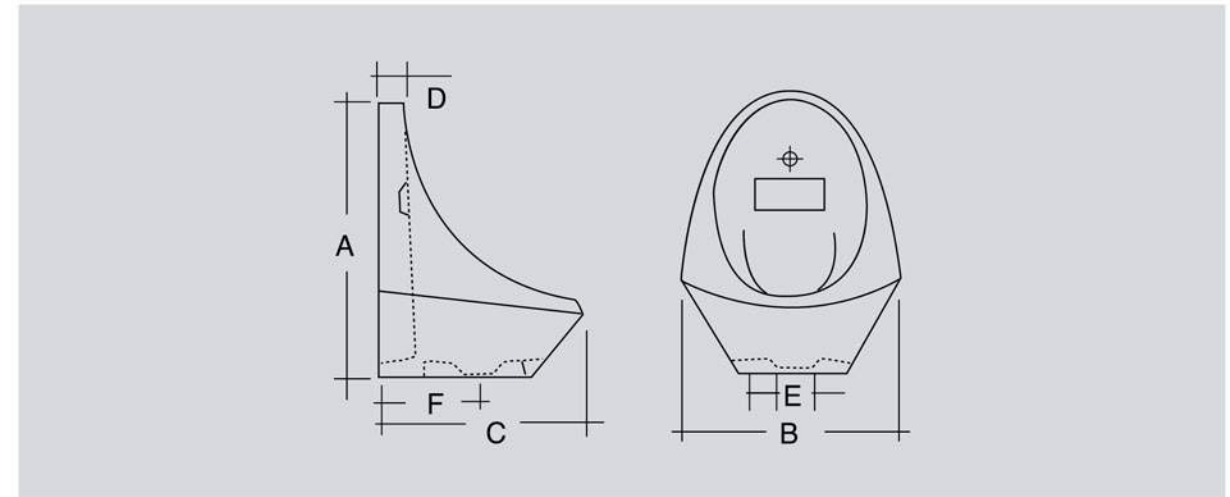

URINAL BOWL

ITEM	A	B	C	D	E	F	Wgt. Kg.
Rak Jazira Urinal Bowl	445	355	330	45	50	155	10

ALL DIMENSIONS IN MM.TOLERANCE ±5% FOR BELOW 200 MM AND ±3% FOR ABOVE 200 MM