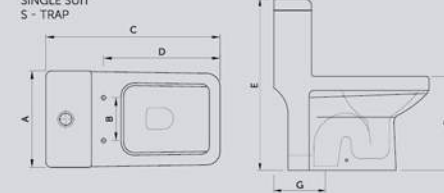

WATER CLOSET

WRAP-UP SEAT AND COVER
SOFT HINGES
WATER TANK WITH DUAL FLUSH
SINGLE SUIT
S - TRAP

ITEM	A	B	C	D	E	F	G	Wgt Kg
W.C S Trap & Cistern	360	160	670	435	740	400	220	39.5

ALL DIMENSIONS IN MM.TOLERANCE ±5% FOR BELOW 200 MM AND ±3% FOR ABOVE 200 MM