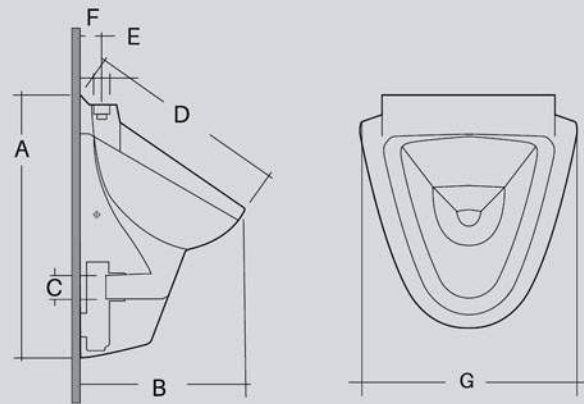

RAK PHOENIX

URINAL AND PARTITION

ITEM	A	B	C	D	E	F	G	Wgt. Kg.
Phoenix Urinal bowl	560	350	50	425	35	50	330	12

ALL DIMENSIONS IN MM.TOLERANCE ±5% FOR BELOW 200 MM AND ±3% FOR ABOVE 200 MM