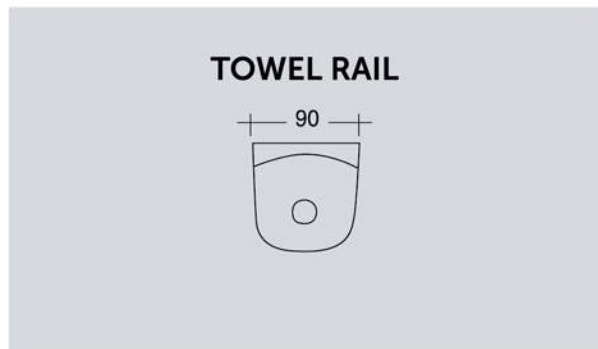

# RAK EUROPA SERIES ACCESSORIES

ALL DIMENSIONS IN MM.TOLERANCE ±5% FOR BELOW 200 MM AND ±3% FOR ABOVE 200 MM