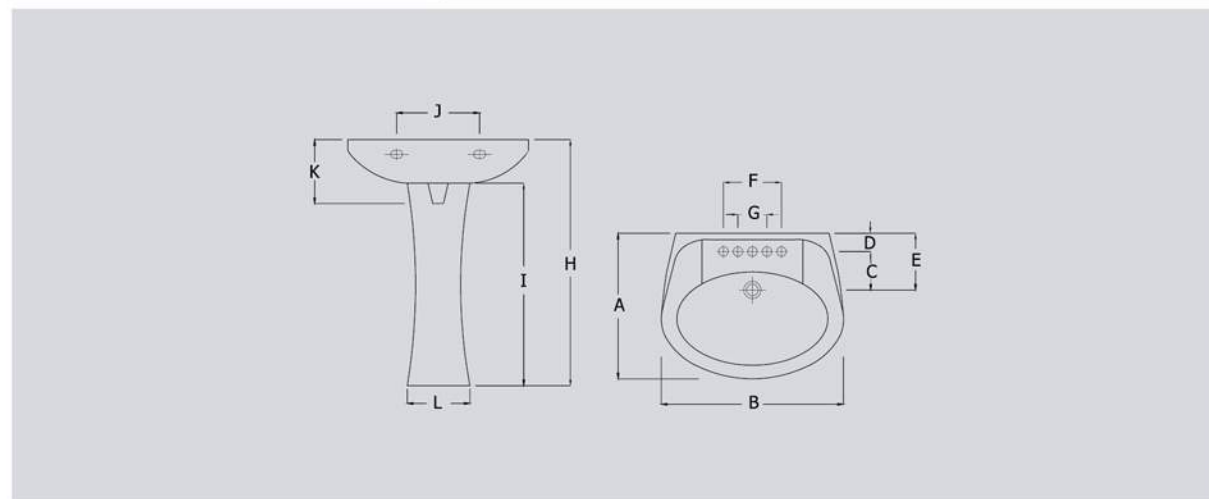

WASH BASIN

ITEM	A	B	C	D	E	F	G	H	I	J	K	L	Wgt. Kg.
Wash Basin & Pedestal	500	625	132	63	195	200	100	845	695	285	220	215	23

ALL DIMENSIONS IN MM. TOLERANCE ±5% FOR BELOW 200 MM AND ±3% FOR ABOVE 200 MM