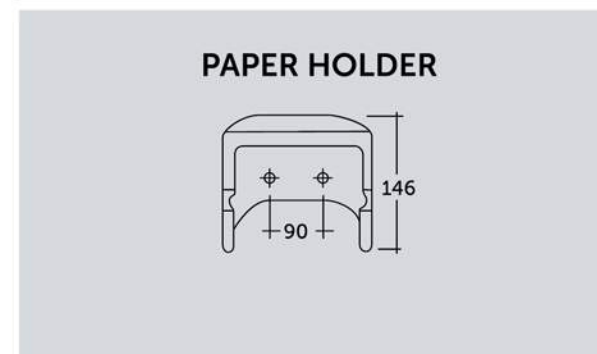

RAK SIERRA ACCESSORIES

ALL DIMENSIONS IN MM.TOLERANCE ±5% FOR BELOW 200 MM AND ±3% FOR ABOVE 200 MM