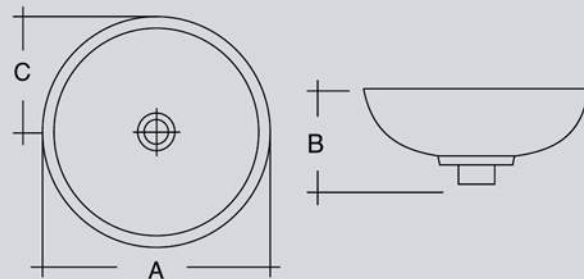

A	B	C	Wgt. Kg.
410	160	200	4.5

ALL DIMENSIONS IN MM.TOLERANCE ±5% FOR BELOW 200 MM AND ±3% FOR ABOVE 200 MM