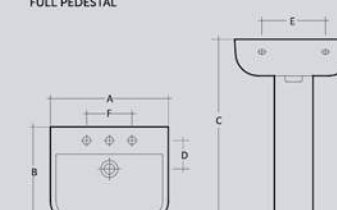

WASH BASIN

FULL PEDESTAL

ITEM	A	B	C	D	E	F	Wgt. Kg.
Wash Basin & Pedestal	520	425	810	125	280	200	26.2