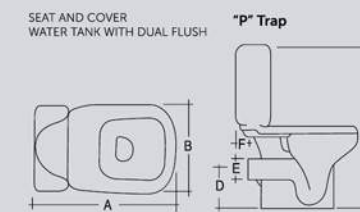

ALL DIMENSIONS IN MM.TOLERANCE ±5% FOR BELOW 200 MM AND ±3% FOR ABOVE 200 MM