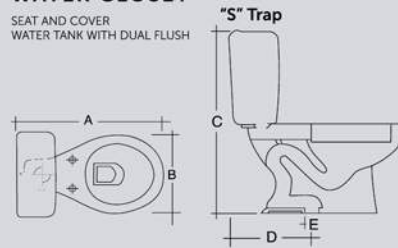

WATER CLOSET

SEAT AND COVER
WATER TANK WITH DUAL FLUSH

ITEM	A	B	C	D	E	Wgt. Kg.
W.C.Syphonic & Cistern	670	365	755	300	75	31