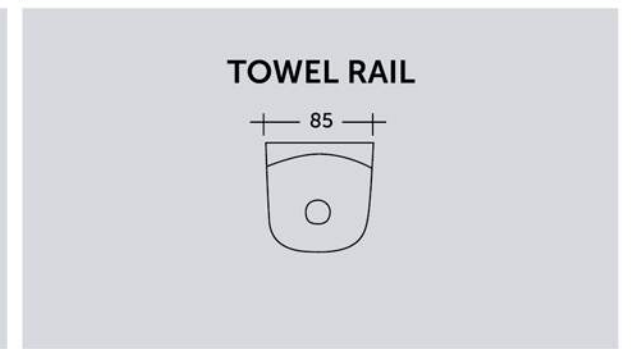

RAK SIERRA ACCESSORIES

ALL DIMENSIONS IN MM.TOLERANCE ±5% FOR BELOW 200 MM AND ±3% FOR ABOVE 200 MM