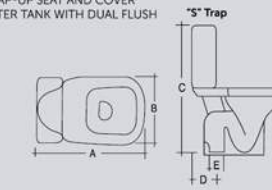

WATER CLOSET
WRAP-UP SEAT AND COVER
WATER TANK WITH DUAL FLUSH

ITEM	A	B	C	D	E	F	Wgt. Kg.
W.C.S Trap & Cistern	680	370	800	240	105	-	34