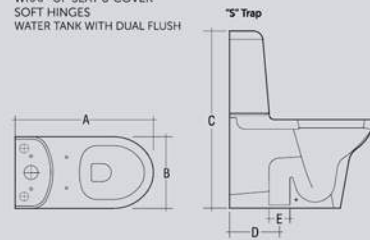

WATER CLOSET

WRAP-UP SEAT & COVER
SOFT HINGES
WATER TANK WITH DUAL FLUSH

ITEM	A	B	C	D	E	Wgt. Kg.
W.C.S Trap & Cistern	695	360	850	240	100	46.5