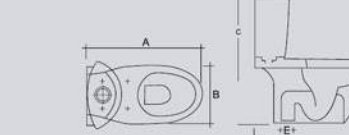

WATER CLOSET

WRAP-UP SEAT & COVER
SOFT HINGES
WATER TANK WITH DUAL FLUSH

ITEM	A	B	C	D	E	Wgt. Kg.
W.C.S Trap & Cistern	725	360	840	245	100	42.7