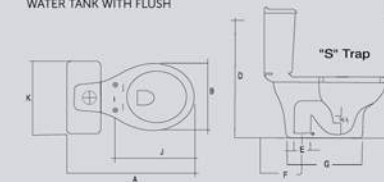

WATER CLOSET

SEAT AND COVER
WATER TANK WITH FLUSH

ITEM	A	B	C	D	E	F	G	H	H	H	Wgt. Kg.	
W.C.S Trap & Cistern	670	362	382	748	100	255	465	50	148	430	395	28