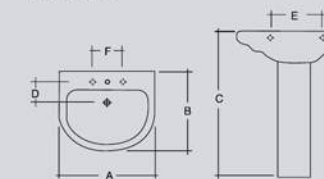

# RAK ORIENT DELUXE

**WATER CLOSET**  
WRAP-UP SEAT AND COVER  
WATER TANK WITH DUAL FLUSH

ITEM	A	B	C	D	E	F	Wgt. Kg.
W.C.S Trap & Cistern	680	370	800	240	105	-	34

**WASH BASIN**  
FULL PEDESTAL

ITEM	A	B	C	D	E	F	Wgt. Kg.
Wash Basin 60 cm & Pedestal	660	545	850	155	285	200	29