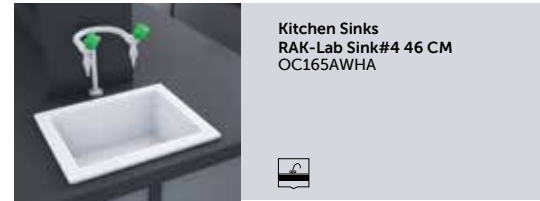

With external overflow

With external overflow

With external overflow

With external overflow

External overflow optional

With external overflow

With external overflow

KITCHEN SINKS