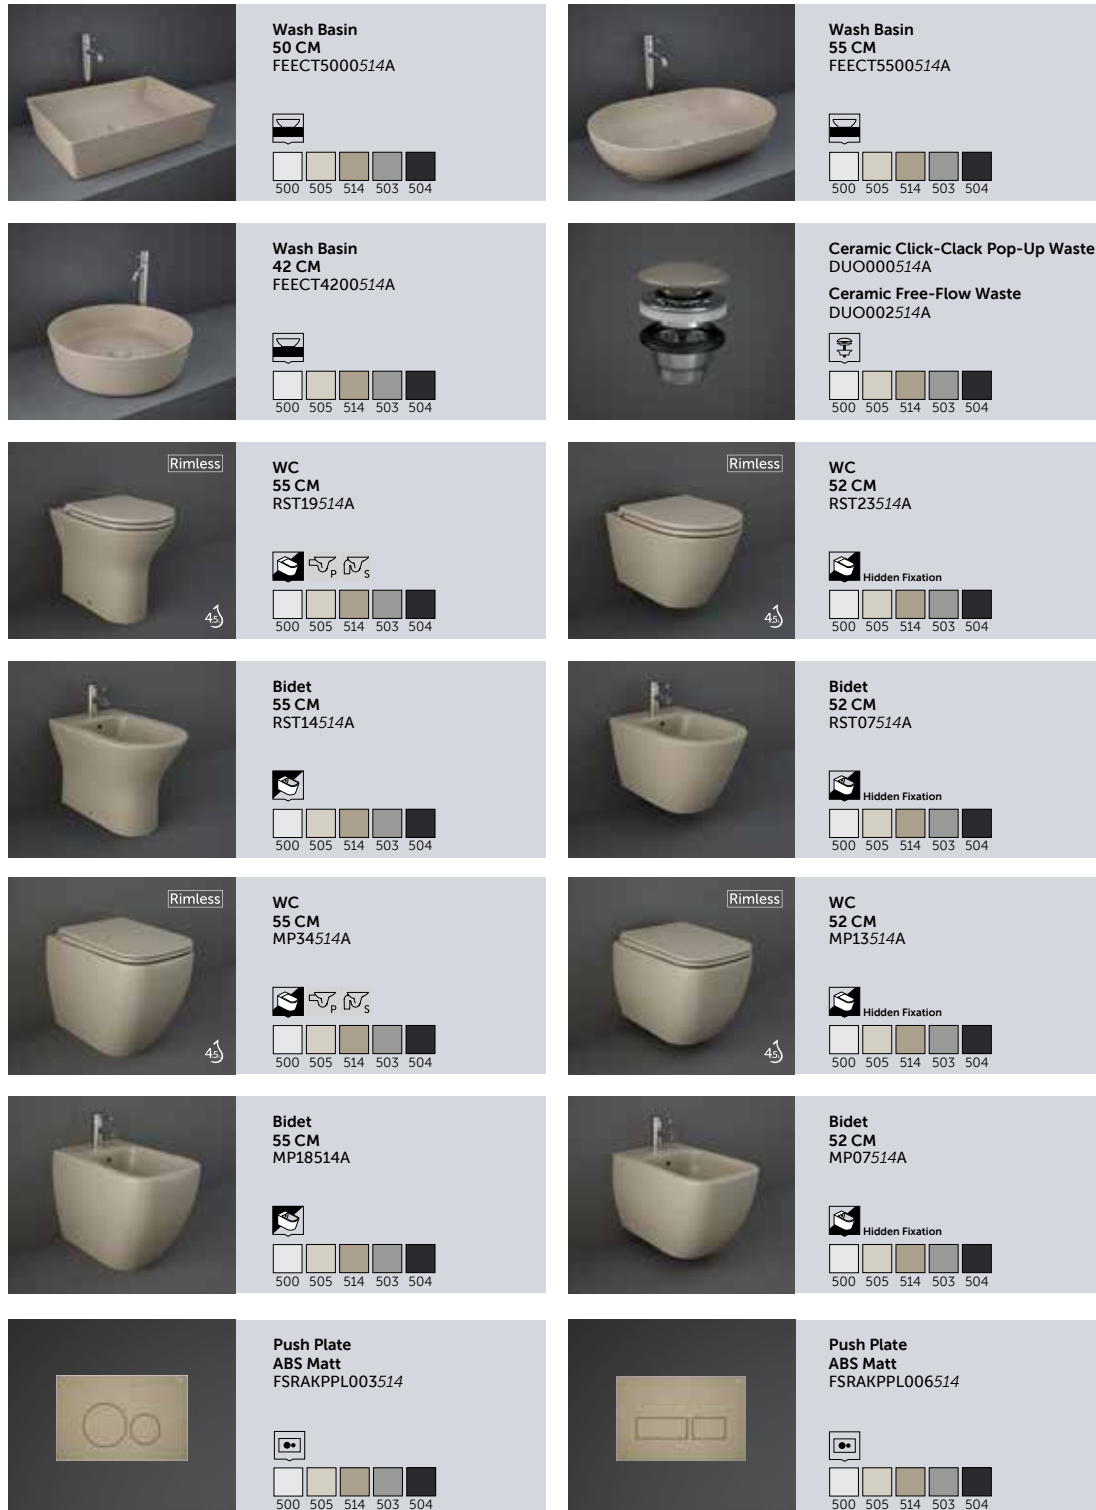

52 CM
MP13514A

514

52 CM
MP07514A

514

MATT WHITE (500)

MATT GREIGE (505)

MATT CAPPUCCINO (514)

MATT GREY (503)