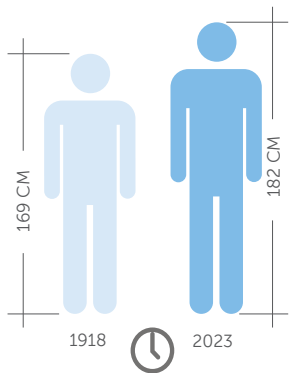

Updated ergonomics

Over the last 100 years, the average height of people in industrialized nations has increased approximately by 10 cm. To be innovative in design also means meeting the changes in population and their new needs in terms of ergonomics and comfort. RAK Ceramics design evolves together with human evolution.