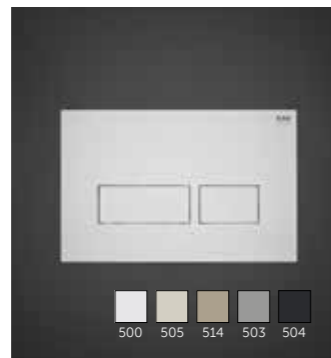

RAK-DES

RAK
CERAMICS

ALPINE WHITE (AWH)

MATT WHITE (500)

MATT GREIGE (505)

MATT CAPPUCCINO (514)

MATT GREY (503)

MATT BLACK (504)

ALPINE WHITE (AWH)

MATT WHITE (500)

MATT GREIGE (505)

MATT CAPPUCCINO (514)

MATT GREY (503)

MATT BLACK (504)

RAK-DES

Form follows function

52 CM
DESWC1446AWHA

52 CM
DESD2015AWHA

52 CM
DESD2101AWHA

FSRAKPPL003 ...
ABS white

FSRAKPPL006 ...
ABS white

ICONS

FREE STANDING WASH BASIN

WALL HUNG WASH BASIN