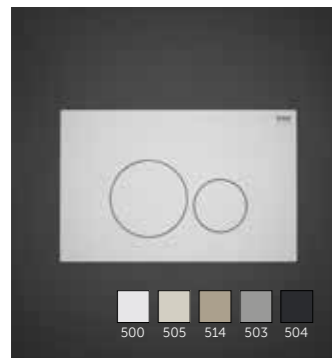

FSRAKPPL003 ...
ABS white