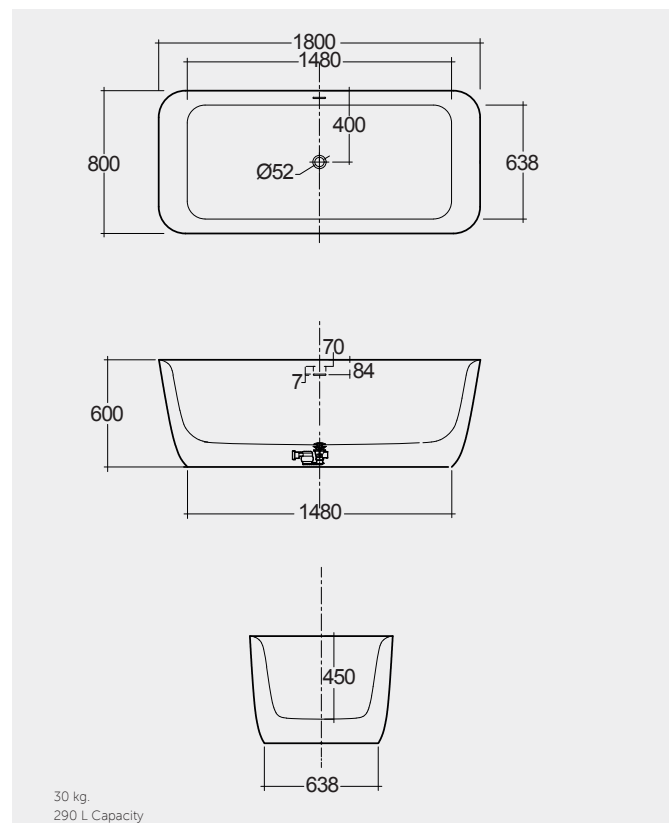

## Measurements

## Notes

All dimensions in mm tolerance  $\pm 5\%$  for below 200mm and  $\pm 3\%$  for above 200mm

## Models

 180x80 CM (rectangular)  
CONBT318080AWHA

Drain & Metal Feet Included