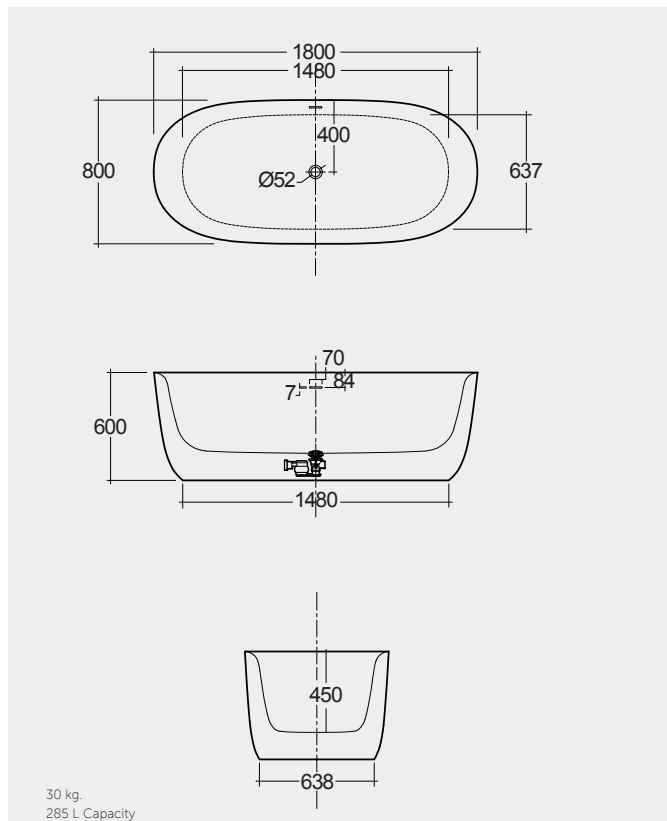

## Models

180X80 CM (oval)  
CONBT118080AWHA

Drain & Metal Feet Included

180x80 CM (round)  
CONBT218080AWHA

Drain & Metal Feet Included

## Measurements

## Notes

All dimensions in mm tolerance  $\pm 5\%$  for below 200mm and  $\pm 3\%$  for above 200mm