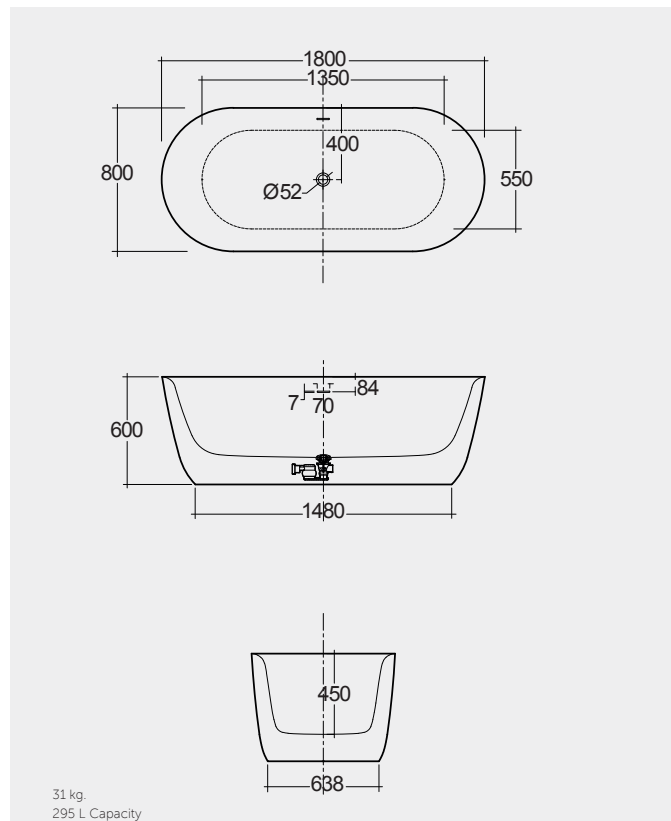

## Models

180X80 CM (oval)  
CONBT118080AWHA

Drain & Metal Feet Included

180x80 CM (round)  
CONBT218080AWHA

Drain & Metal Feet Included

## Measurements

## Notes

All dimensions in mm tolerance  $\pm 5\%$  for below 200mm and  $\pm 3\%$  for above 200mm