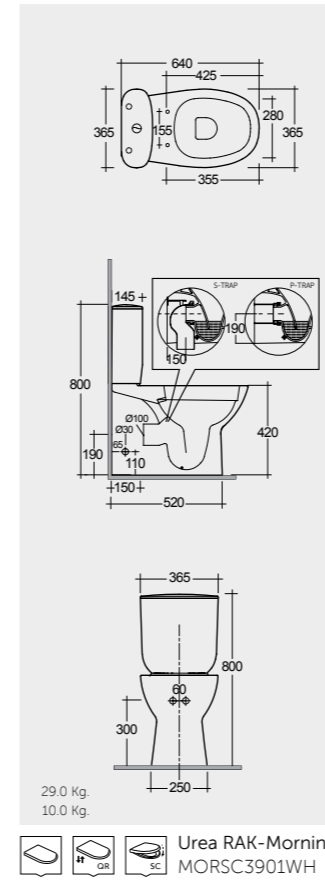

Models

50 CM
MORWB5001AWHA

55 CM
MORSR5501AWHA

54 CM
MORCT5400AWHA

FIXATIONS KIT NOT INCLUDED

Measurements

Models

64 CM
MORWC1146AWHA
MORWT1800AWHA

Comfort Height 42 CM
Bottom Inlet

64 CM
MORWC1145AWHA
MORWT1800AWHA

Comfort Height 42 CM
Back Inlet

52 CM
MORWC1346AWHA

Comfort Height 42 CM

Measurements

Urea RAK-Morning
MORSC3901WH

Urea RAK-Morning
MORSC3901WH