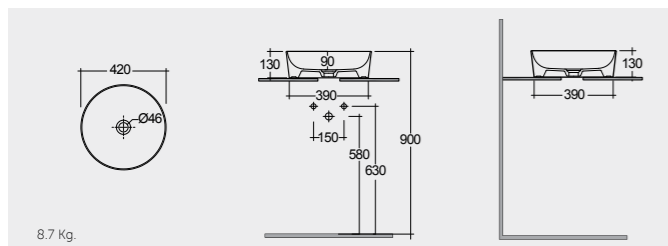

RAK-FEELING WASH BASINS

RAK-Feeling Rectangular 50 CM

 FEECT5000AWHA Rectangular

RAK-Feeling Oval 55 CM

 FEECT5500AWHA Oval

RAK-Feeling Round 42 CM

 FEECT4200AWHA Round

 Ceramic Click-Clack Pop-Up Waste DUO000AWHA  Ceramic Free-Flow Waste DUO002AWHA