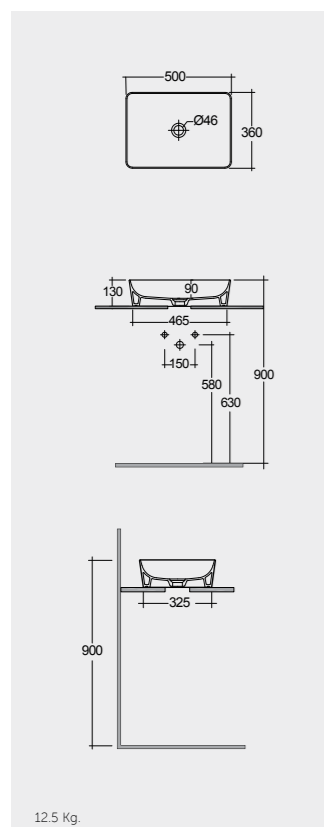

Models

50 CM
FEECT5000500A

Rectangular

55 CM
FEECT5500500A

Oval

42 CM
FEECT4200500A

Round

Ceramic Click-Clack Pop-Up Waste
DUO000AWHA

Ceramic Free-Flow Waste
DUO002AWHA

Measurements

Models

Rimless
65 CM
RST16AWHA
RST10AWHA

Comfort Height 45 Cm

Rimless
65 CM
RST16AWHA
RST10AWHA

Comfort Height 45 Cm

Rimless
55 CM
RST19AWHA