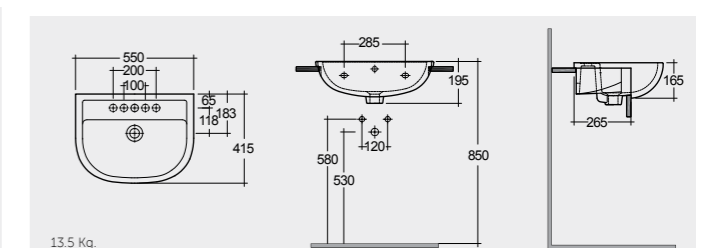

CO0901AWHA