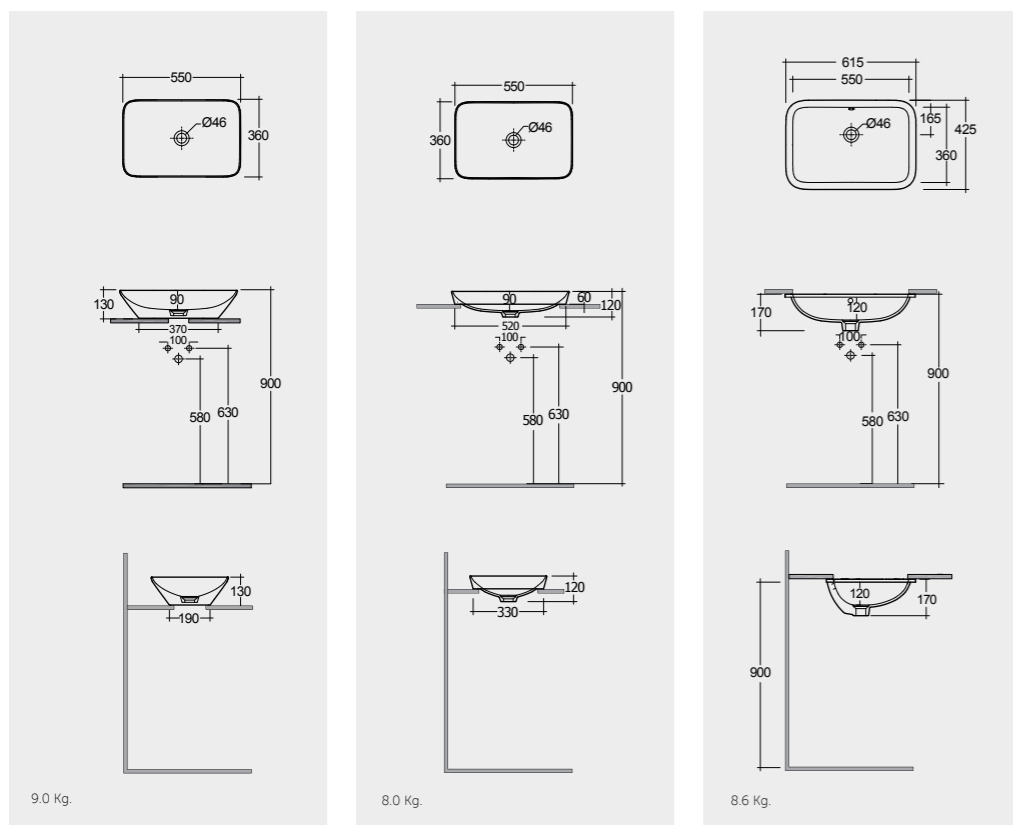

Models

55X36 CM
VARCT55500AWHA

55X36 CM
VARDI55500AWHA

55X36 CM
VARUC55500AWHA

With Overflow

Measurements

Notes

All dimensions in mm tolerance $\pm 5\%$ for below 200mm and $\pm 3\%$ for above 200mm