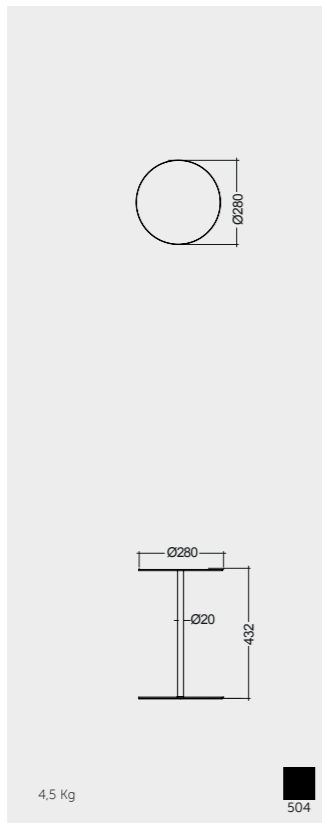

Measurements

Models

121 x 46 CM
DESWB12100AWHA

101 x 46 CM
DESWB10100AWHA

81 x 46 CM
DESWB08100AWHA

61 x 46 CM
DESWB06100AWHA

Measurements

Colours available

Colours shown here are as close to actual sanitaryware as printing process will allow

  61 CM
DESWB06100AWHA  For wash basin 61 CM
METLG002524  52 CM
DESWC1446AWHA

RAK-DES SIDE TABLES

Models

Ø 28 H63CM
METST001504

Ø 28 H43CM
METST002504

Measurements

Colours available

Colours shown here are as close to actual sanitaryware as printing process will allow

Alpine White

Models

64 CM
DESWC1146AWHA
Bottom Inlet: SENWT1800AWHA
Side Inlet: SENWT1801AWHA