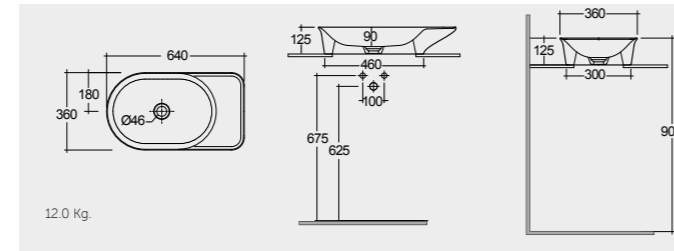

VALCT6400500A Matt Finish Drain not included 500