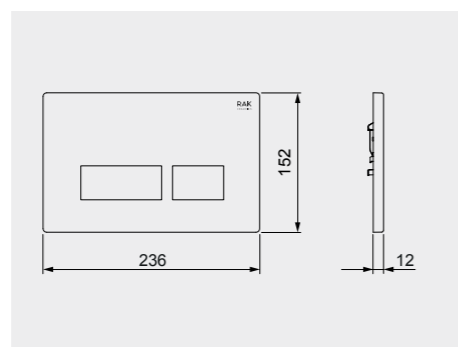

- FSRAKPPL006500
- FSRAKPPL006503
- FSRAKPPL006504

RECTANGULAR