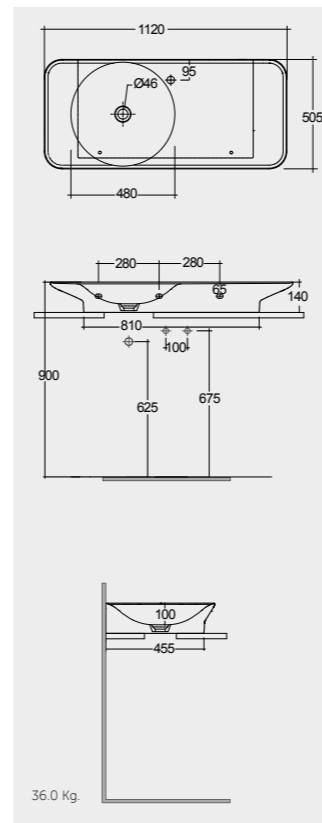

Drain not included

Drain not included

Measurements

Notes

All dimensions in mm tolerance $\pm 5\%$ for below 200mm and $\pm 3\%$ for above 200mm

Models

112 CM Right Ledge
VALWB11201AWHA AWH

112 CM Right Ledge
VALWB11201500A 500

112 CM Left Ledge
VALWB11301AWHA AWH

112 CM Left Ledge
VALWB11301500A 500

Matt Finish

Matt Finish

Drain not included

Drain not included

Drain not included

Drain not included

Measurements

Models

92 CM Right Ledge VALWB09200AWHA AWH
 92 CM Right Ledge VALWB09200500A 500
 92 CM Left Ledge VALWB09300AWHA AWH
 92 CM Left Ledge VALWB09300500A 500

Matt Finish

Drain not included
No Faucet Hole