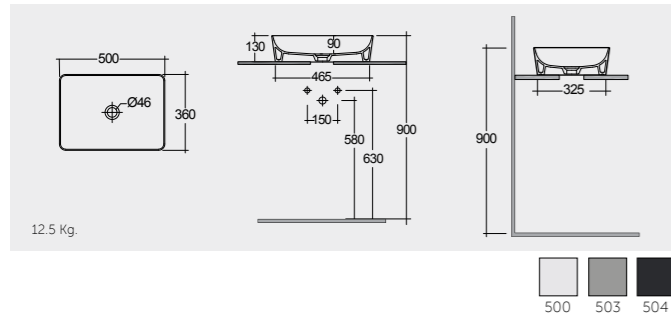

RAK-FEELING WASH BASINS

RAK-Feeling Rectangular 50 CM

FEECT5000503A Rectangular

RAK-Feeling Oval 55 CM

FEECT5500503A Oval

RAK-Feeling Round 42 CM

FEECT4200503A Round

DUO000503A Ceramic Click-Clack Pop-Up Waste
DUO002503A Ceramic Free-Flow Waste