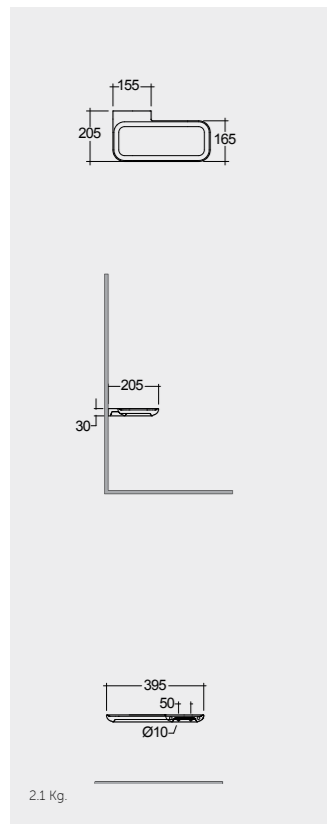

Measurements