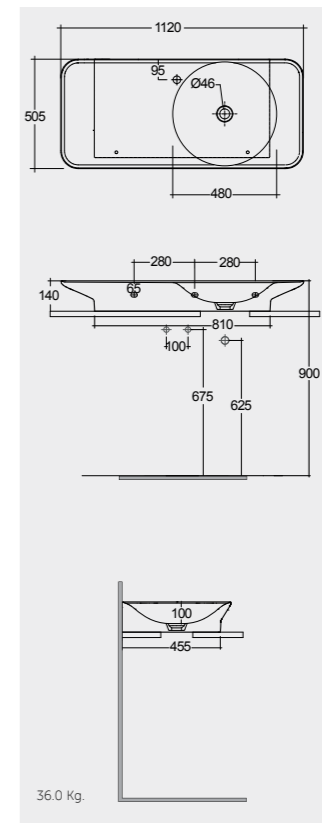

Drain not included

Drain not included

Measurements

Notes

All dimensions in mm tolerance $\pm 5\%$ for below 200mm and $\pm 3\%$ for above 200mm

Models

112 CM Right Ledge
VALWB11201AWHA AWH

112 CM Right Ledge
VALWB11201500A 500

112 CM Left Ledge
VALWB11301AWHA AWH

112 CM Left Ledge
VALWB11301500A 500

Matt Finish

Matt Finish

Drain not included

Drain not included

Drain not included

Drain not included

Measurements

Models

92 CM Right Ledge VALWB09200AWHA AWH
 92 CM Right Ledge VALWB09200500A 500
 92 CM Left Ledge VALWB09300AWHA AWH
 92 CM Left Ledge VALWB09300500A 500

Matt Finish

Drain not included
No Faucet Hole