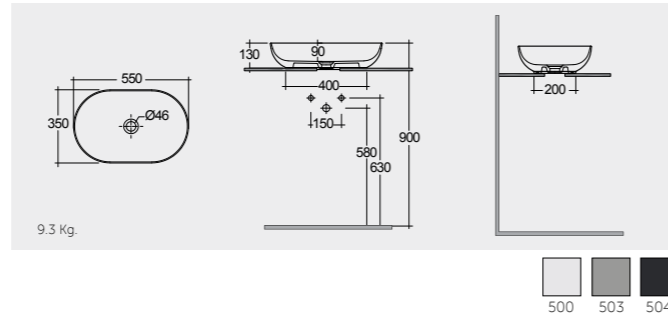

RAK-FEELING WASH BASINS

RAK-Feeling Rectangular 50 CM

FEECT5000503A Rectangular

RAK-Feeling Oval 55 CM

FEECT5500503A Oval

RAK-Feeling Round 42 CM

FEECT4200503A Round

DUO000503A Ceramic Click-Clack Pop-Up Waste
DUO002503A Ceramic Free-Flow Waste