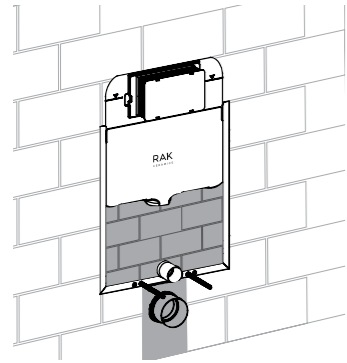

The concealed cistern can be easily fastened in front of or inside a solid wall and then brick lined.

RAK-Ecofix installation elements are suitable for solid constructions and for all drywall construction situations