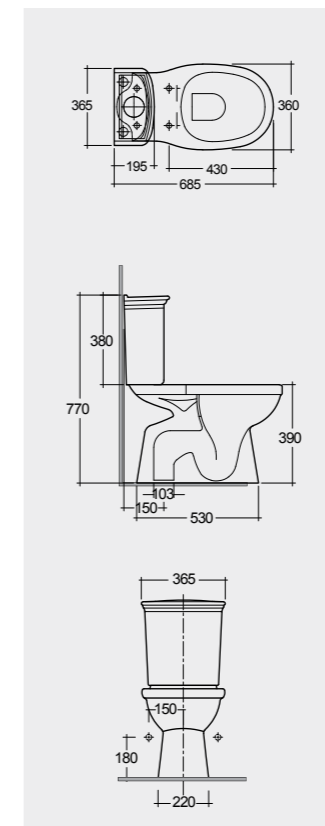

Lacquered Polyester RAK-Washington
WTSC3901503
ABS RAK-Washington
JM05DSCQRAWHA

Models

58 CM
WT10AWHA

Back Open

58 CM
WT10IVA

Back Open

Measurements

RAK-LIWA