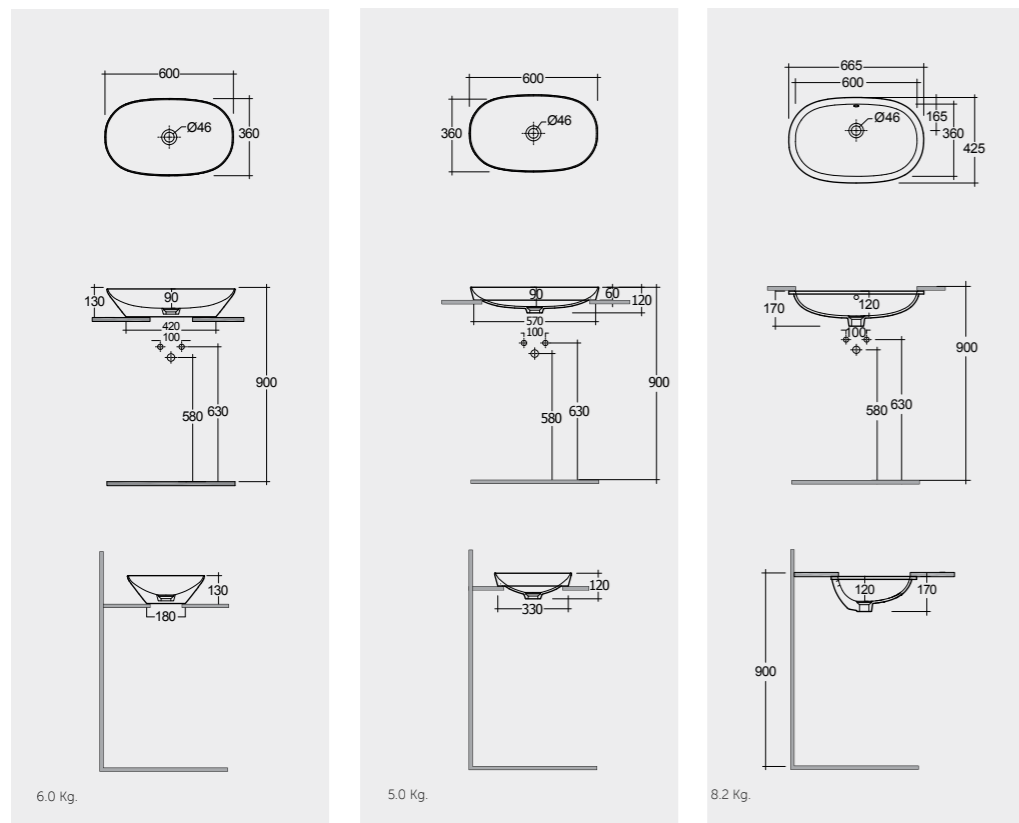

Measurements

Notes

All dimensions in mm tolerance $\pm 5\%$ for below 200mm and $\pm 3\%$ for above 200mm