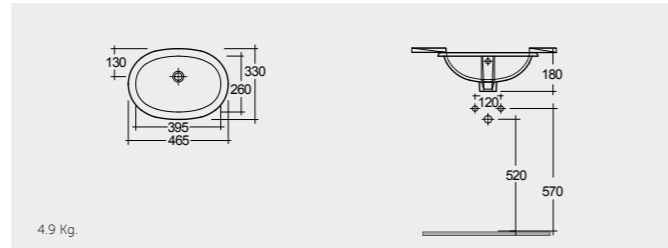

UNDER COUNTER WASH BASINS

OC71AWHA

CLOAKROOM WASH BASINS