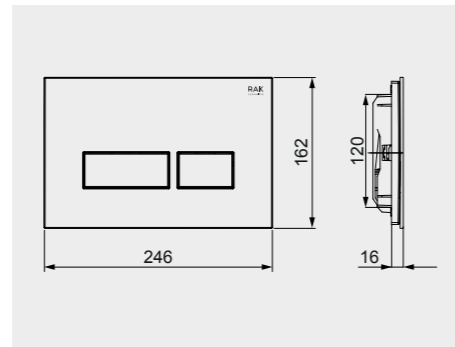

White
FSRAKPPL011