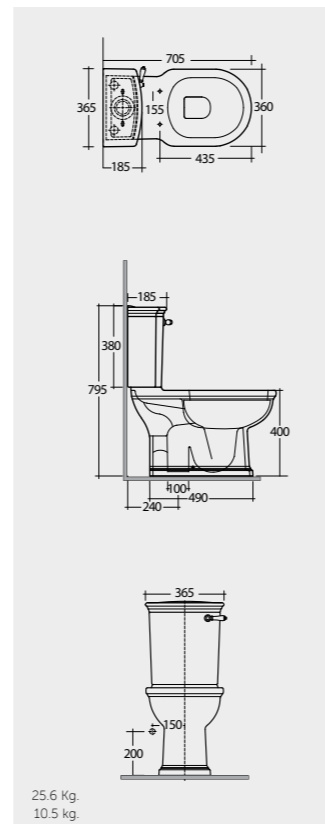

Back Open
With Push Button

70 CM
WT03AWHA
WT22AWHA

Back Open
With Front Lever

Measurements

12.0 Kg.
11.0 kg.

25.6 Kg.
10.5 kg.

10.5 Kg.

25.6 Kg.
10.5 kg.