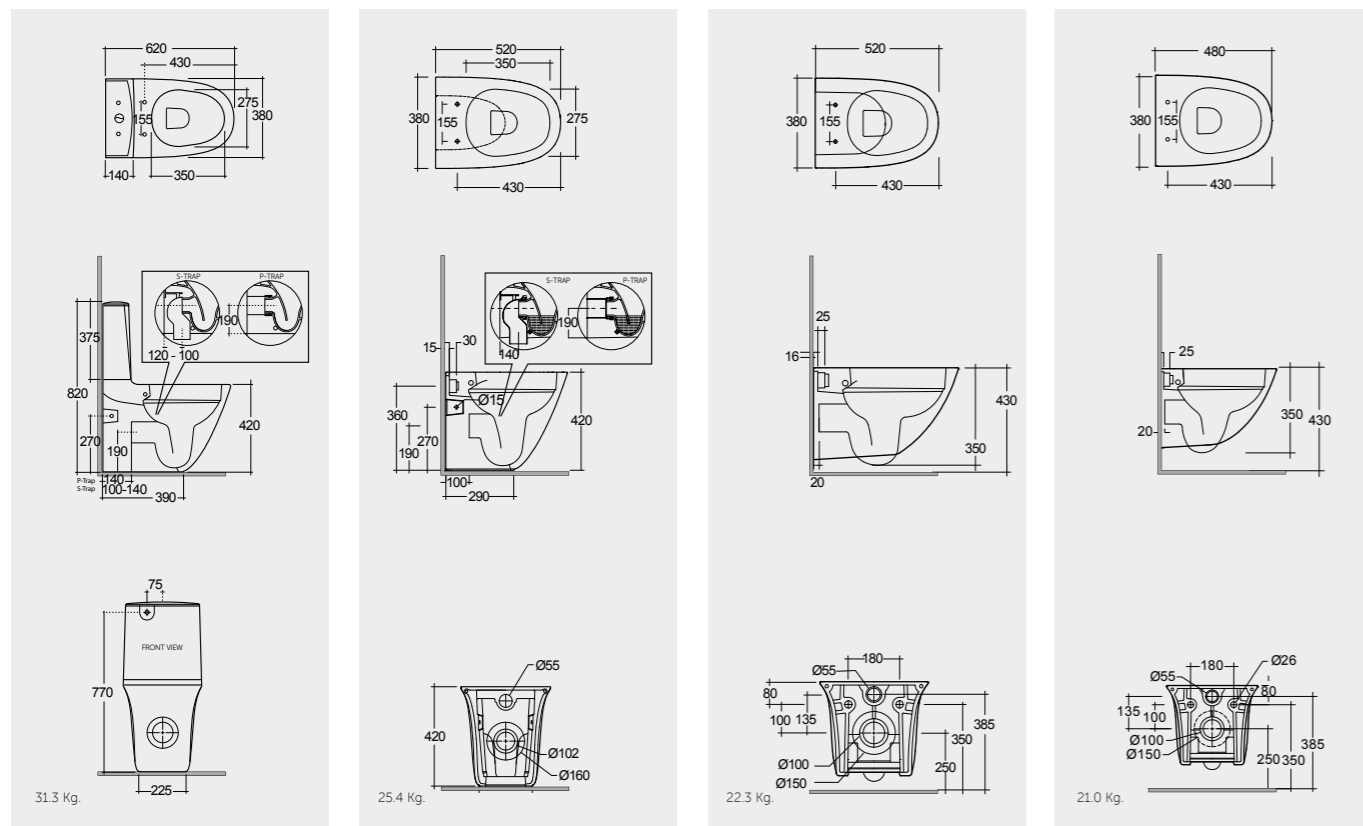

Hidden Fixations

Hidden Fixations

Hidden Fixations

Comfort Height 42 CM

Comfort Height 42 CM

Measurements

Urea RAK-Sensation
SENSC3901WH

Urea RAK-Sensation
SENSC3901WH