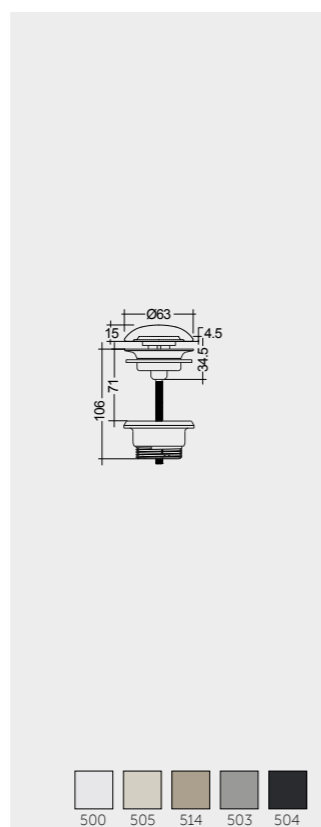

Measurements

Notes

All dimensions in mm tolerance $\pm 5\%$ for below 200mm and $\pm 3\%$ for above 200mm

PUSH TO
OPEN / CLOSE