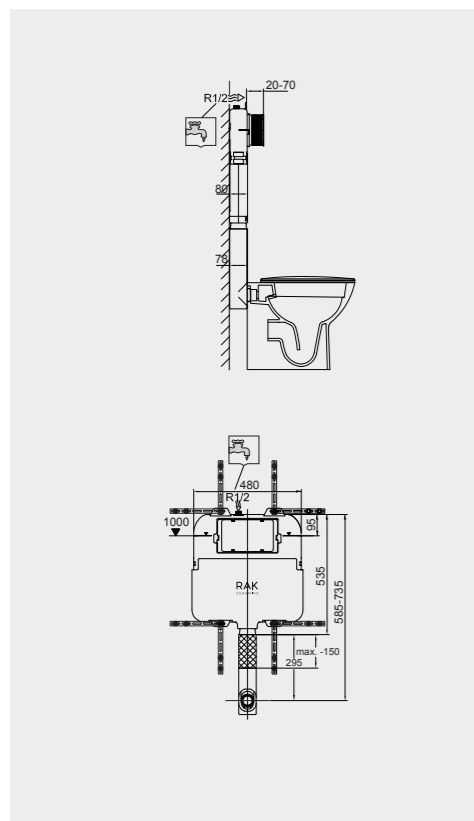

Measurements