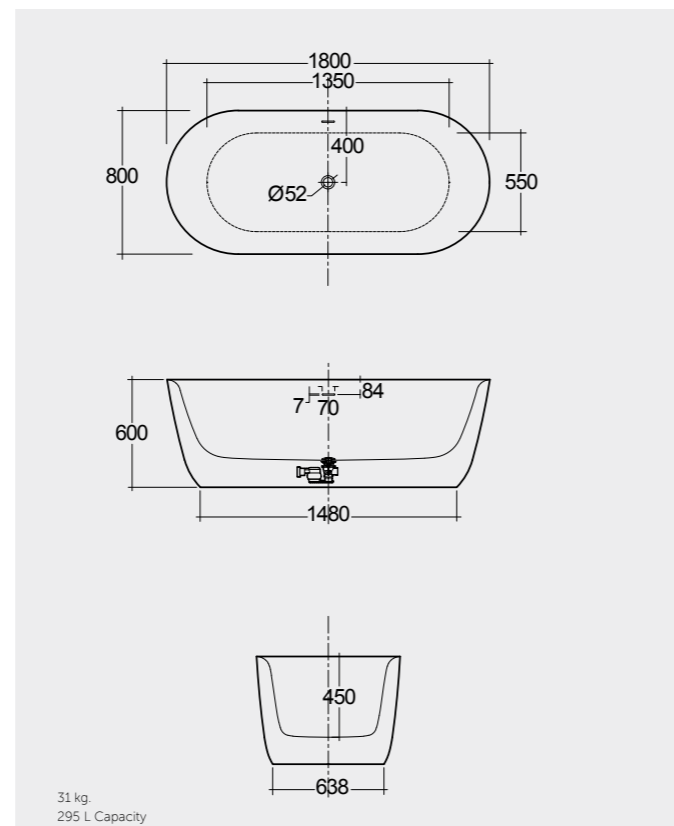

Models

180x80 CM (oval)
CONBT118080AWHA

Drain & Metal Feet Included

180x80 CM (round)
CONBT218080AWHA

Drain & Metal Feet Included

Measurements

Notes

All dimensions in mm tolerance $\pm 5\%$ for below 200mm and $\pm 3\%$ for above 200mm