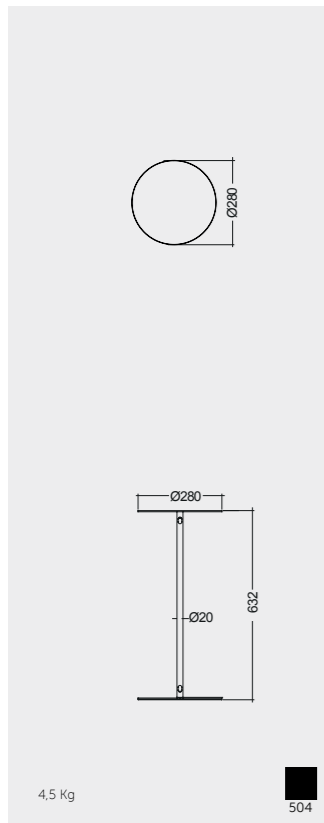

Measurements

Models

121 x 46 CM
DESWB12100AWHA

101 x 46 CM
DESWB10100AWHA

81 x 46 CM
DESWB08100AWHA

61 x 46 CM
DESWB06100AWHA

Measurements

Colours available

Colours shown here are as close to actual sanitaryware as printing process will allow

  61 CM
DESWB06100AWHA  For wash basin 61 CM
METLG002524  52 CM
DESWC1446AWHA

RAK-DES SIDE TABLES

Models

Ø 28 H63CM
METST001504

Ø 28 H43CM
METST002504

Measurements

Colours available

Colours shown here are as close to actual sanitaryware as printing process will allow

Alpine White

Models

64 CM
DESWC1146AWHA
Bottom Inlet: SENWT1800AWHA
Side Inlet: SENWT1801AWHA