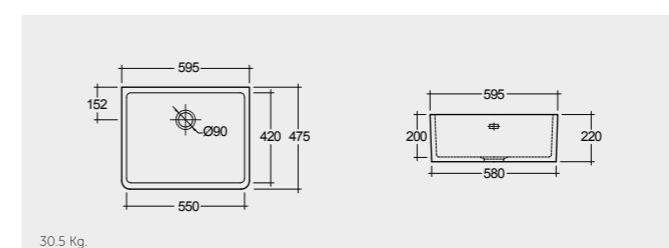

Colours available

Colours shown here are as close to actual sanitaryware as printing process will allow

30.5 Kg.

Notes

All dimensions in mm tolerance $\pm 5\%$ for below 200mm and $\pm 3\%$ for above 200mm