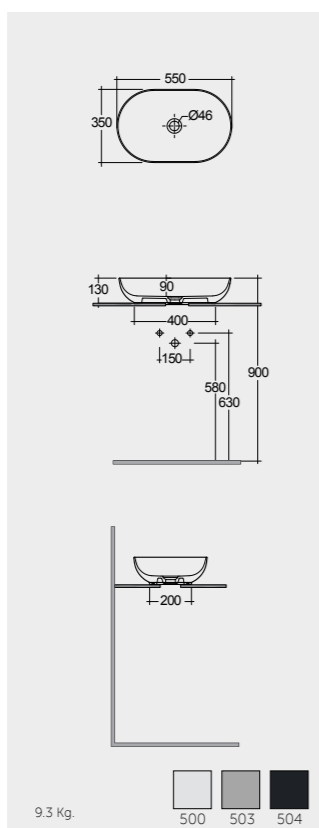

Oval

42 CM
FEECT4200500A

Round

Ceramic Click-Clack Pop-Up Waste
DUO000514A

Ceramic Free-Flow Waste
DUO002514A

Measurements

Notes

All dimensions in mm tolerance $\pm 5\%$ for below 200mm and $\pm 3\%$ for above 200mm