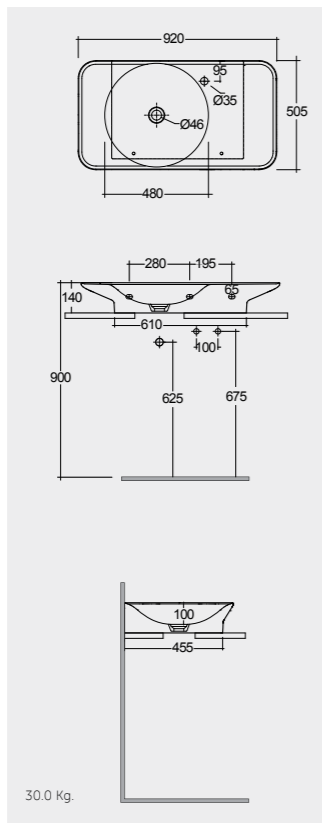

92 CM Right Ledge
VALWB09201AWHA AWH

92 CM Right Ledge
VALWB09201500A 500

92 CM Left Ledge
VALWB09301AWHA AWH

92 CM Left Ledge
VALWB09301500A 500

Matt Finish

Matt Finish

Drain not included

Drain not included

Drain not included

Drain not included

Measurements

Notes

All dimensions in mm tolerance $\pm 5\%$ for below 200mm and $\pm 3\%$ for above 200mm

Models

112 CM Right Ledge
VALWB11201AWHA AWH

112 CM Right Ledge
VALWB11201500A 500