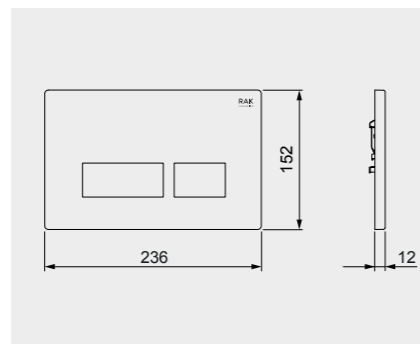

White FSRAKPPL006

Chrome FSRAKPPL007

Matt Chrome FSRAKPPL008