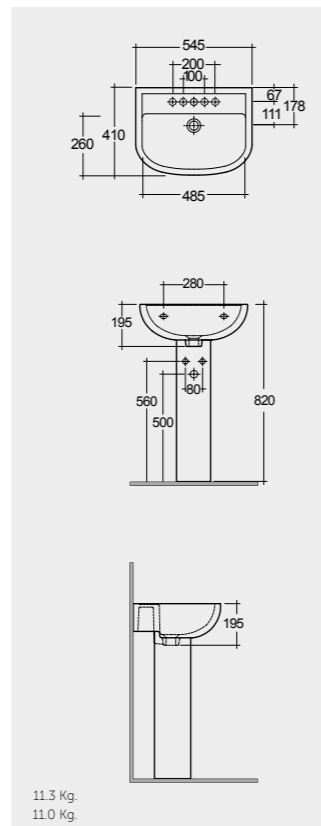

Measurements

Colours available

Colours shown here are as close to actual sanitaryware as printing process will allow
الالوان المبينة هنا قريبة الى الالوان الادوات الصحية الفعلية حسبما تسمح به عملية الطباعة