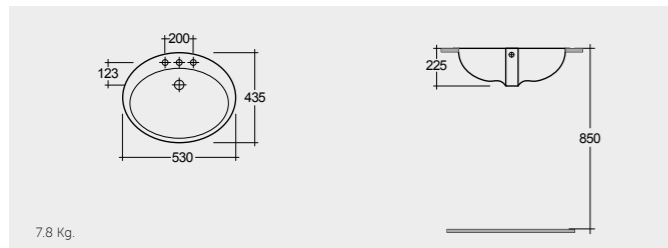

RAK- Valet 64 CM

VALCT6400500A Matt Finish Drain not included 500

DROP IN WASH BASINS

RAK- Jessica 53 CM

OC37AWHA

SEMI RECESSED WASH BASINS

RAK-Nova 46 CM

OC123AWHA