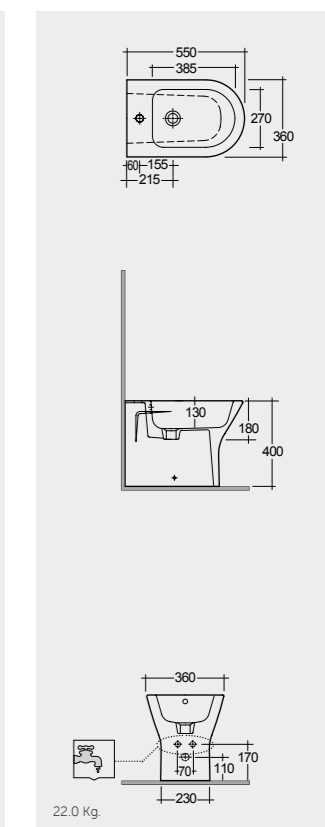

Measurements