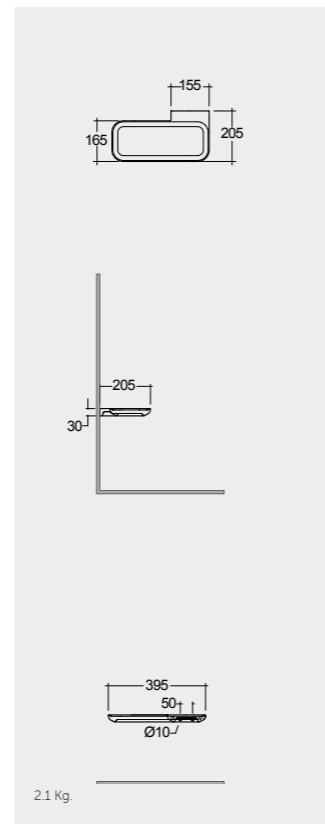

Measurements