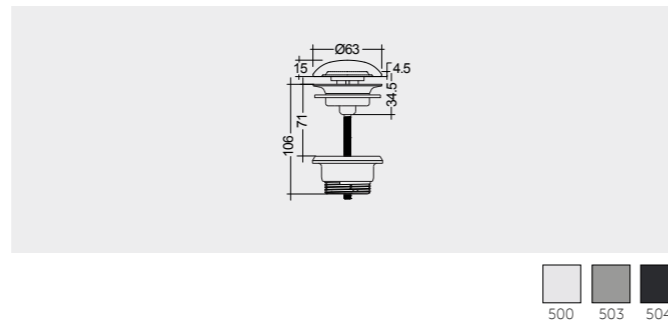

RAK-FEELING WASH BASINS

RAK-Feeling Rectangular 50 CM

FEECT5000503A Rectangular

RAK-Feeling Oval 55 CM

FEECT5500503A Oval

RAK-Feeling Round 42 CM

FEECT4200503A Round

DUO000503A Ceramic Click-Clack Pop-Up Waste
DUO002503A Ceramic Free-Flow Waste