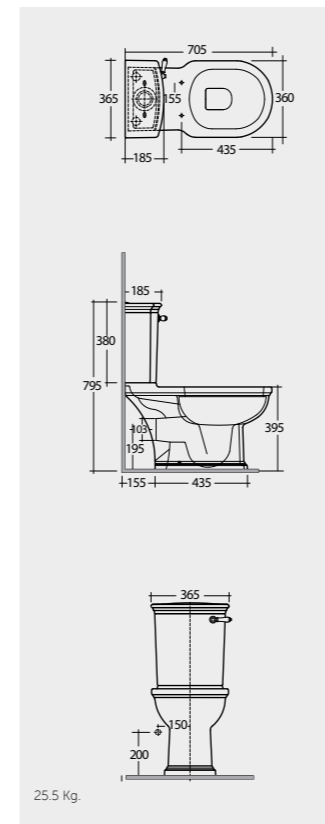

With Front Lever

58 CM
WT21AWHA

Back Open

58 CM
WT07AWHA

Back Open

Measurements

25.5 Kg.

Lacquered Polyester RAK-Washington
WTSC3901503
ABS RAK-Washington
JM05DSCQRAWHA