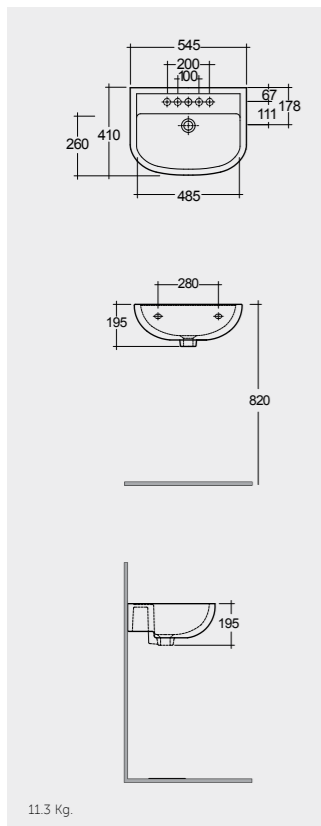

Measurements

Colours available

Colours shown here are as close to actual sanitaryware as printing process will allow
الالوان المبينة هنا قريبة الى الالوان الادوات الصحية الفعلية حسبما تسمح به عملية الطباعة