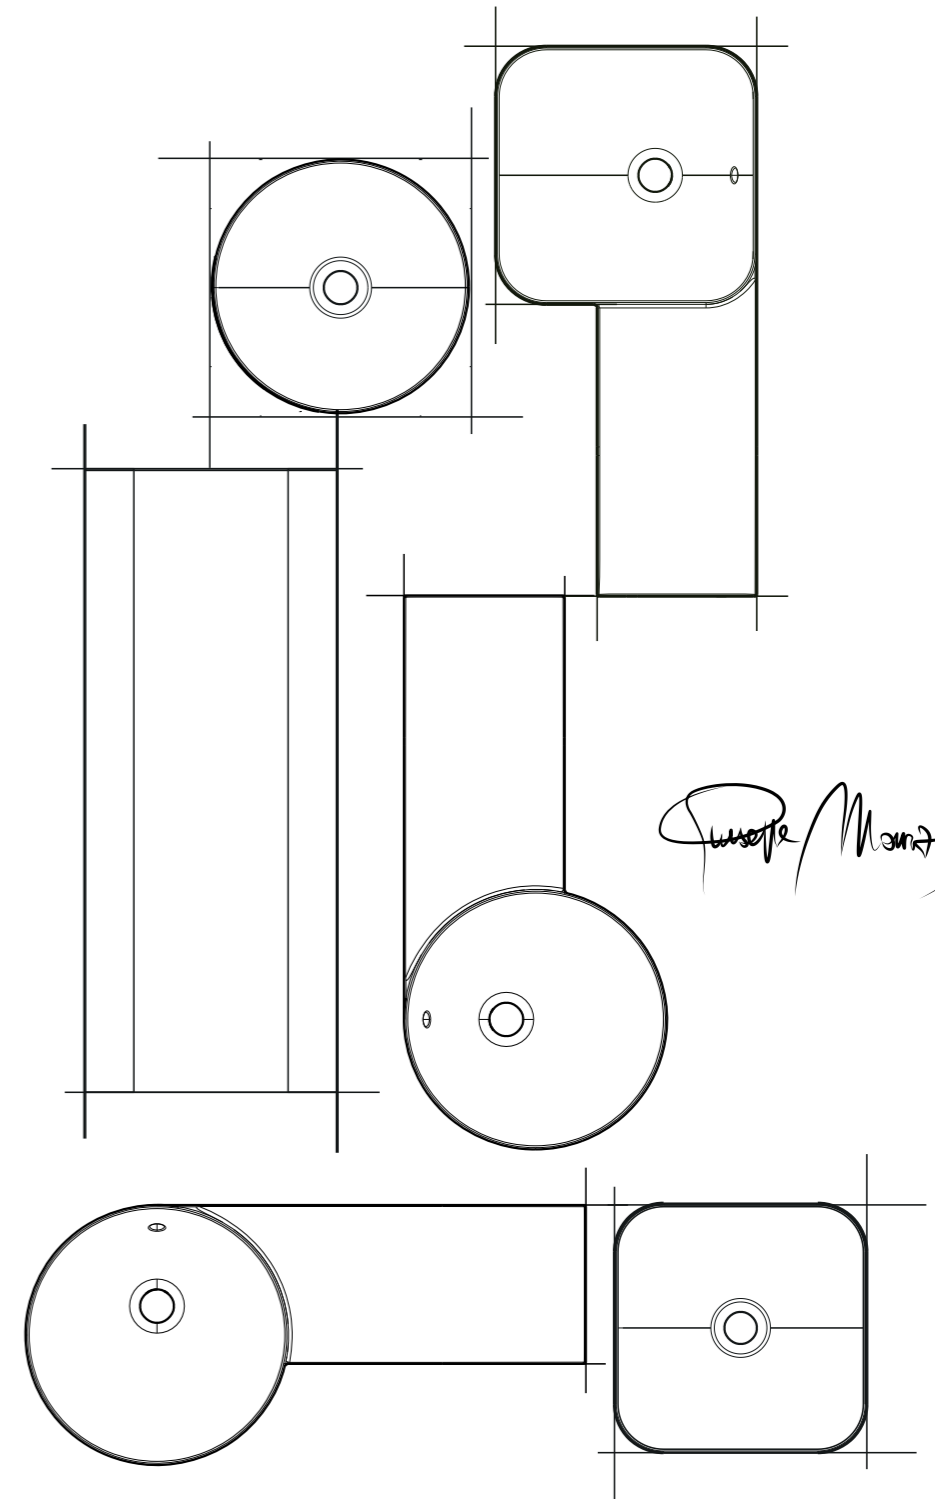

Design by Giuseppe Maurizio Scutellà

Giuseppe Maurizio Scutellà was born in Alcamo, Sicily. His collaboration with RAK Ceramics begins with RAK-Cloud (2018), a project that continues the creative thinking of the Italian designer and that integrates perfectly with his other projects such as the collection of lamps “Pirce” by Artemide (Good_Design 2008, Red Dot Award 2009, IF Design Award 2010) and the “Metropolis” collection of crystal and ceramic tables by Tonelli Design. RAK-Petit is the second concept developed together with RAK Ceramics (2019).

“I like to talk with the soul of all my projects, discover its history and capturing the most hidden hues of its character, respecting its nature and embracing its languages. It is my way of approaching its magical essence and becoming its interpreter”.