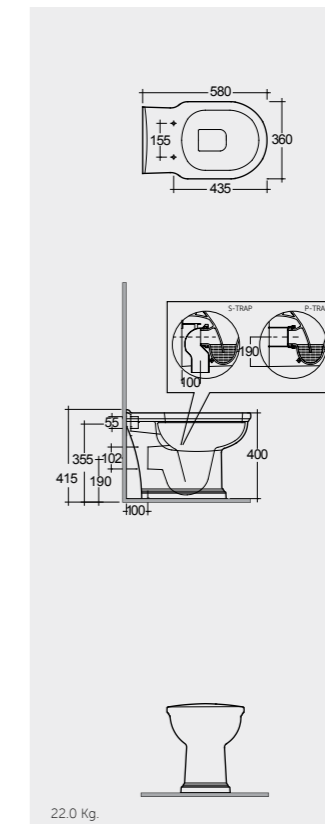

With Front Lever

58 CM
WT21AWHA

Back Open

58 CM
WT07AWHA

Back Open

Measurements

25.5 Kg.

Lacquered Polyester RAK-Washington
WTSC3901503
ABS RAK-Washington
JM05DSCQRAWHA