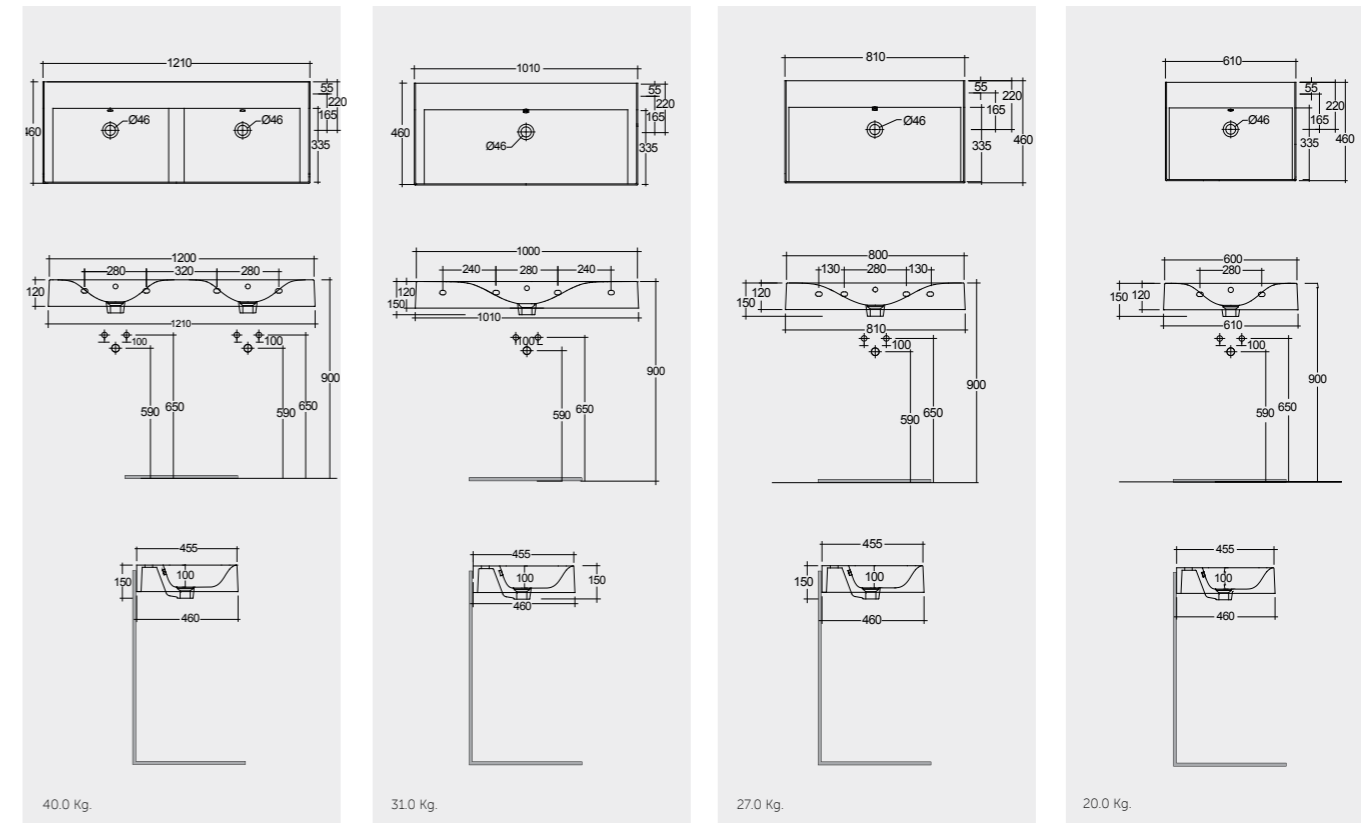

Models

121 CM
DESWB12101AWHA
No tap holes DESWB12100AWHA

101 CM
DESWB10101AWHA
No tap holes DESWB10100AWHA

81 CM
DESWB08101AWHA
No tap holes DESWB08100AWHA

61 CM
DESWB06101AWHA
No tap holes DESWB06100AWHA

Measurements

Models

121 x 46 CM
DESWB12100AWHA

101 x 46 CM
DESWB10100AWHA

81 x 46 CM
DESWB08100AWHA

61 x 46 CM
DESWB06100AWHA

Measurements

Colours available