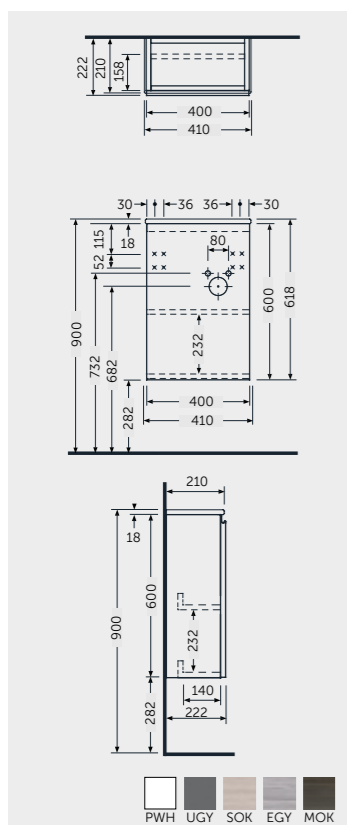

77 CM Left Ledge
PETWB37700AWHA

No Faucet Hole

No Faucet Hole

Measurements

Notes

All dimensions in mm tolerance $\pm 5\%$ for below 200mm and $\pm 3\%$ for above 200mm

JOYWH040PWH

JOYWH040UGY

JOYWH040SOK

JOYWH040EGY

JOYWH040MOK

Models

W 40 x D 22 x H 60CM
JOYWH040UGY

Measurements

Notes

All dimensions in mm tolerance $\pm 5\%$ for below 200mm and $\pm 3\%$ for above 200mm