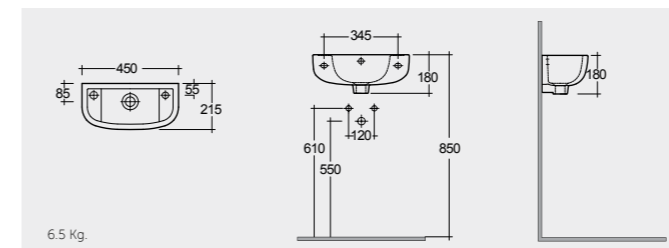

OC71AWHA

CLOAKROOM WASH BASINS

RAK-Compact Slim 45 CM

CO2401AWHA

RAK-Compact Corner 44 CM

CO2601AWHA

RAK-Nova Sink 46 CM

OC116AWHA