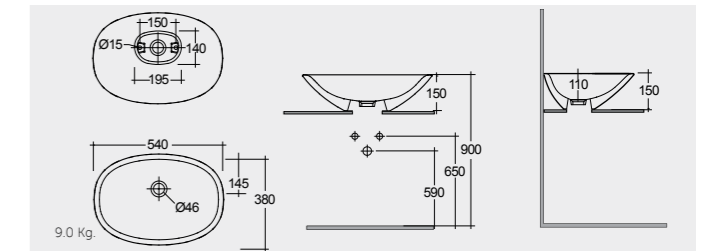

RAK-Valet 48 CM

VALCT4800500A Matt Finish Drain not included 500

RAK-Des 70 CM

DESCT7000AWHA

RAK- Morning 54 CM

MORCT5400AWHA Oval

RAK- Valet 64 CM

VALCT6400AWHA Drain not included AWH