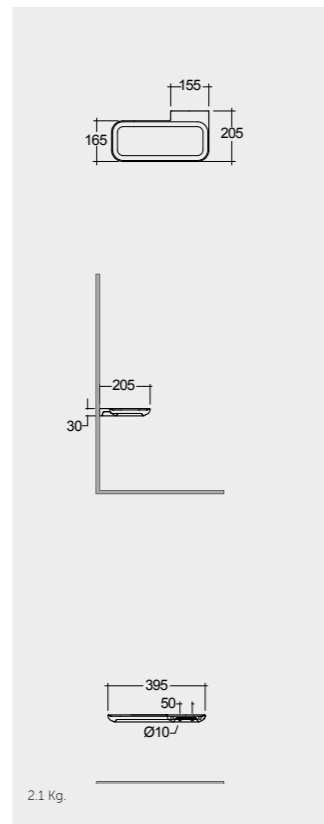

Measurements