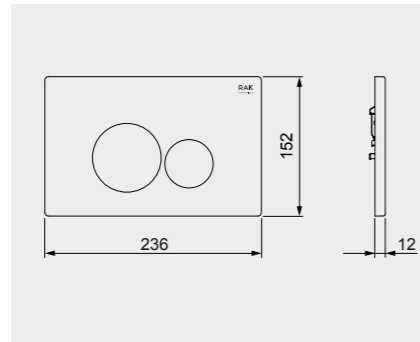

White FSRAKPPL003

Chrome FSRAKPPL004

Matt Chrome FSRAKPPL005