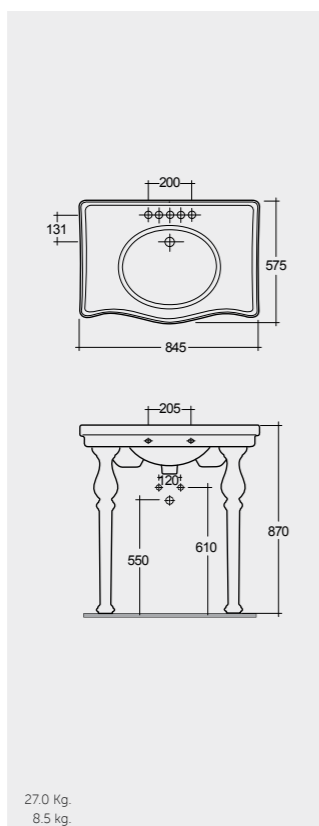

Models

108 CM
DC0101AWHA
AL0102AWHA

Deluxe

84 CM
AL0101AWHA
AL0102AWHA

Alexandra

Measurements

Colours available

Colours shown here are as close to actual sanitaryware as printing process will allow