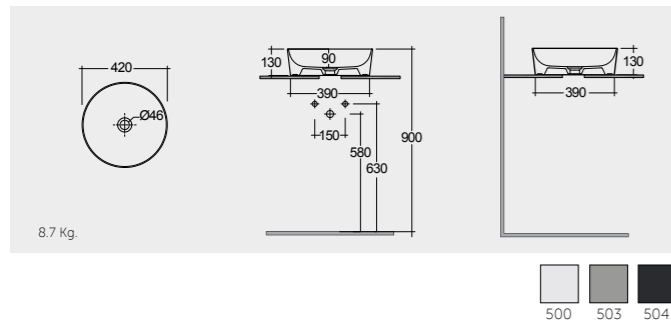

RAK-FEELING WASH BASINS

RAK-Feeling Rectangular 50 CM

FEECT5000503A Rectangular

RAK-Feeling Oval 55 CM

FEECT5500503A Oval

RAK-Feeling Round 42 CM

FEECT4200503A Round

DUO000503A Ceramic Click-Clack Pop-Up Waste
DUO002503A Ceramic Free-Flow Waste