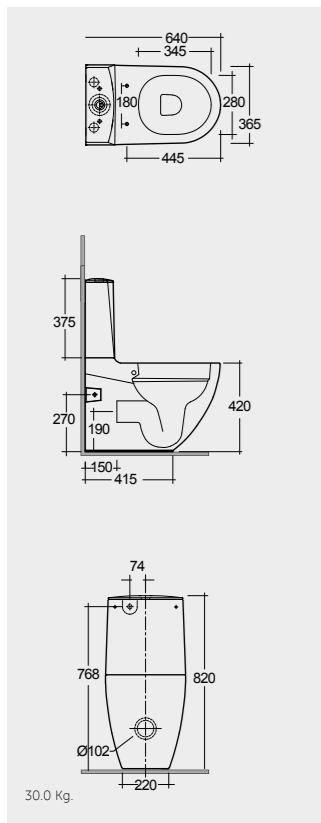

Measurements

Models

121 x 46 CM
DESWB12100AWHA

101 x 46 CM
DESWB10100AWHA

81 x 46 CM
DESWB08100AWHA

61 x 46 CM
DESWB06100AWHA

Measurements

Colours available

Colours shown here are as close to actual sanitaryware as printing process will allow

  61 CM
DESWB06100AWHA  For wash basin 61 CM
METLG002524  52 CM
DESWC1446AWHA

RAK-DES SIDE TABLES

Models

Ø 28 H63CM
METST001504

Ø 28 H43CM
METST002504

Measurements

Colours available

Colours shown here are as close to actual sanitaryware as printing process will allow

Alpine White

Models

64 CM
DESWC1146AWHA
Bottom Inlet: SENWT1800AWHA
Side Inlet: SENWT1801AWHA

Hidden Fixations
Comfort Height 42 CM

Measurements

Urea RAK-Des
DESSC3901WH

Models

52 CM
DESWC1361AWHA

Hidden Fixations
Comfort Height 45 CM

Measurements

Urea RAK-Des
DESSC3901WH