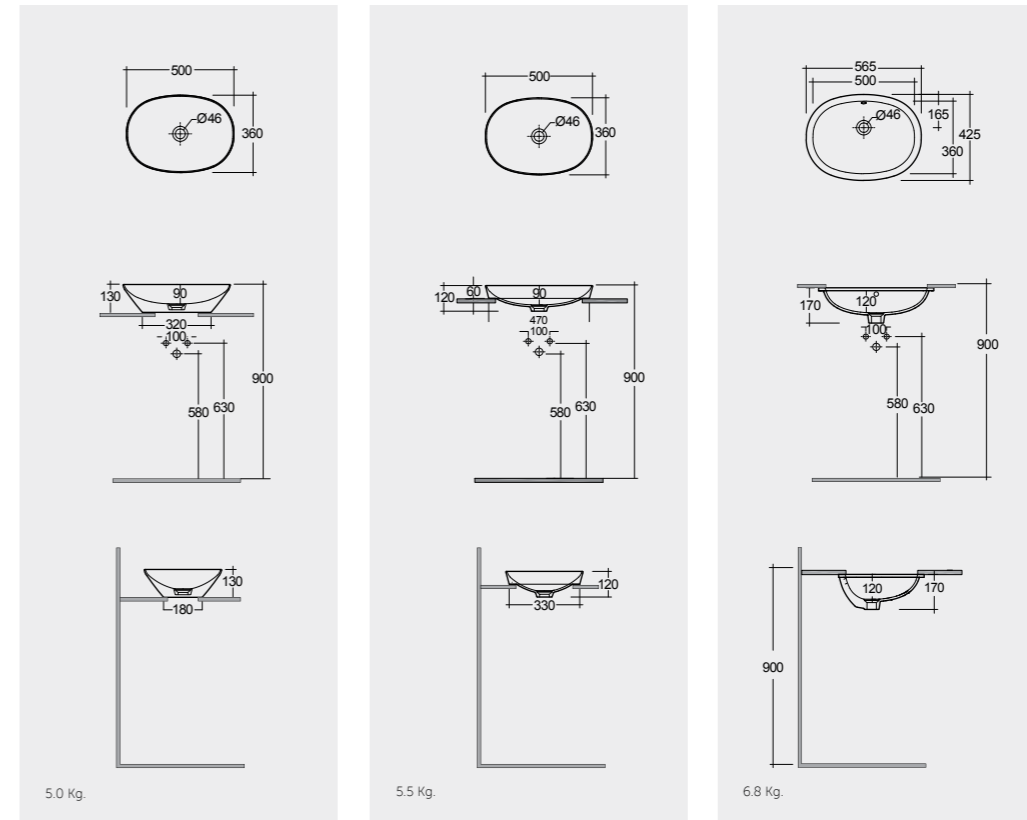

50X36 CM
VARCT25000AWHA

50X36 CM
VARDI25000AWHA

50X36 CM
VARUC25000AWHA

With Overflow

Measurements

RAK-VARIANT / OVAL ELONGATED

Models

60X36 CM
VARCT36000AWHA