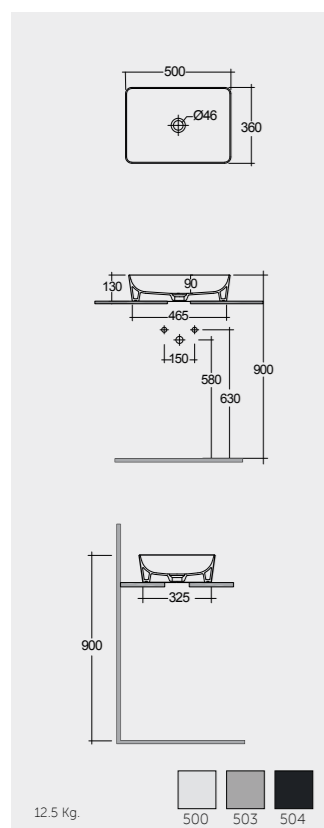

Oval

42 CM
FEECT4200500A

Round

Ceramic Click-Clack Pop-Up Waste
DUO000514A

Ceramic Free-Flow Waste
DUO002514A

Measurements

Notes

All dimensions in mm tolerance $\pm 5\%$ for below 200mm and $\pm 3\%$ for above 200mm