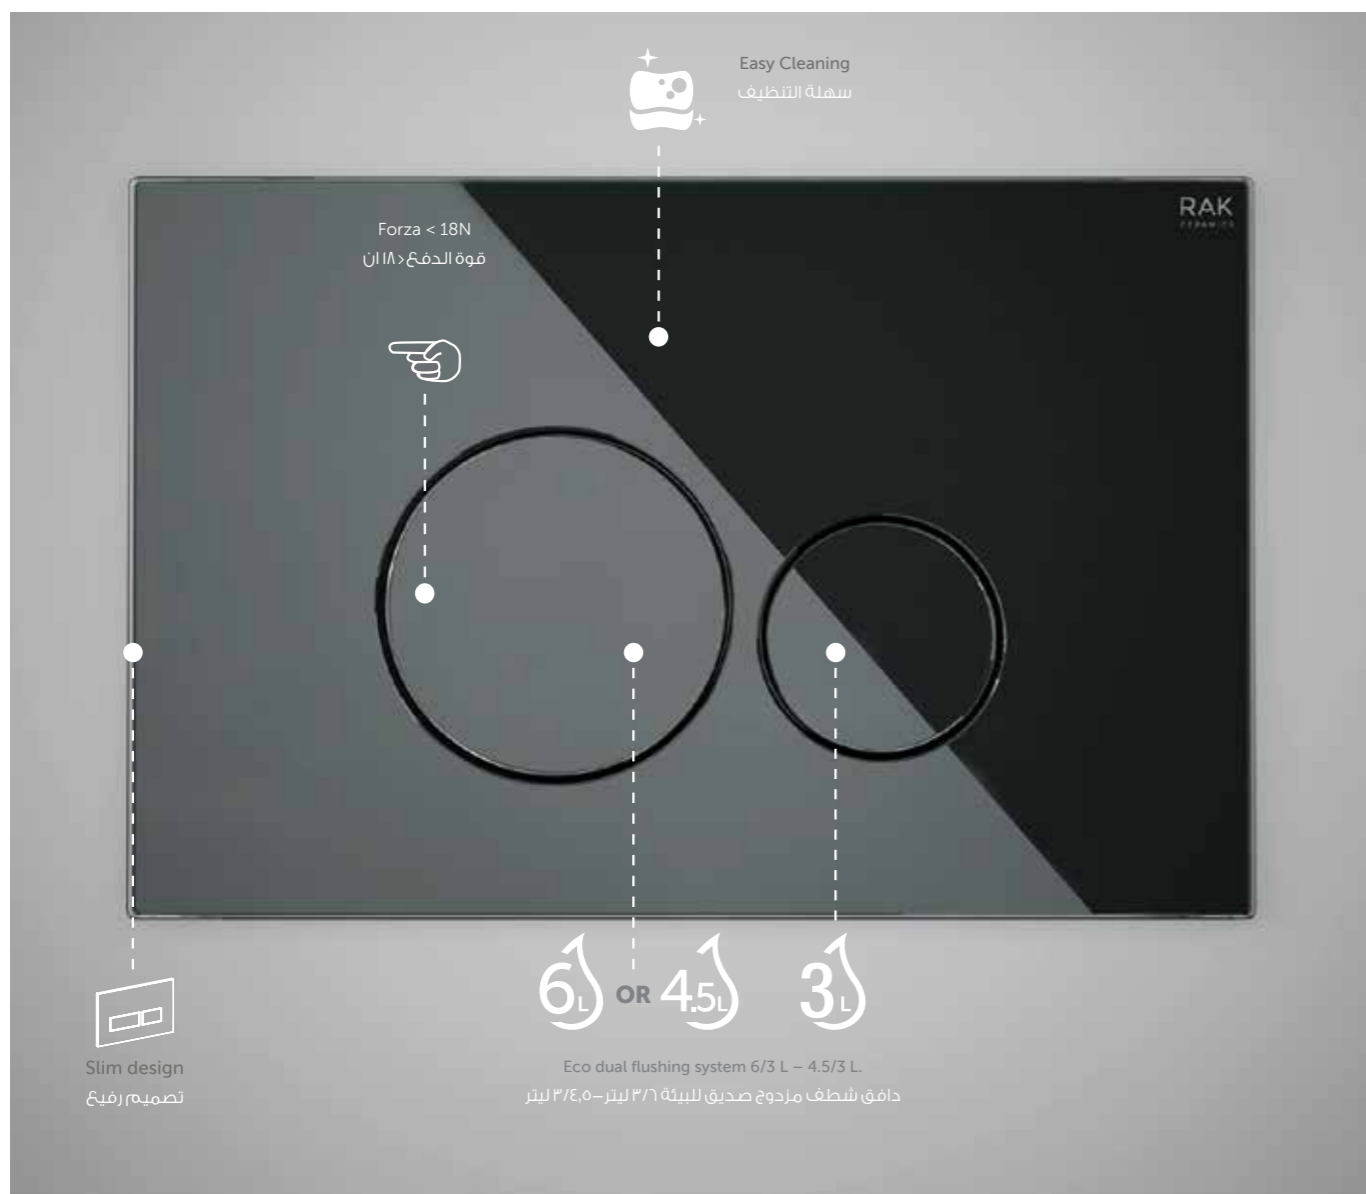

FS04RAKWHRE8C
ABS White-Chrome-White

FSRAKPPL003503
ABS Grey

FSRAKPPL006503
ABS Grey

FSRAKPPL003504
ABS Black

FSRAKPPL006504
ABS Black

RAK-Ecofix not only offers limitless installation possibilities, but a flat designed range of push plates in 3 elegant finishes and 2 different designs. The push plate is the only visible part of the concealed cistern and is built for the water saving dual system flush in volumes 6-3 liters or 4.5-3 liters. Another possibility to move functionality and style into your bathroom.