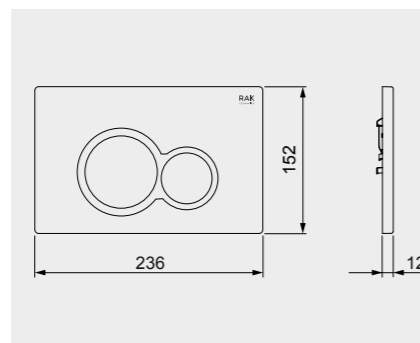

White FS04RAKWHRO8C

Chrome FS04RAKCPB8C

Matt Chrome FSRAKPPL001