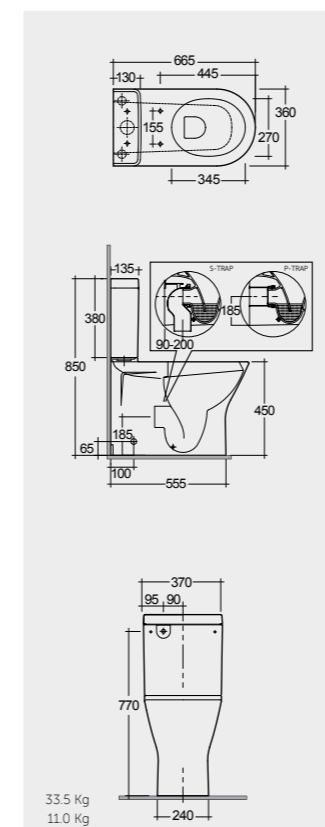

Measurements