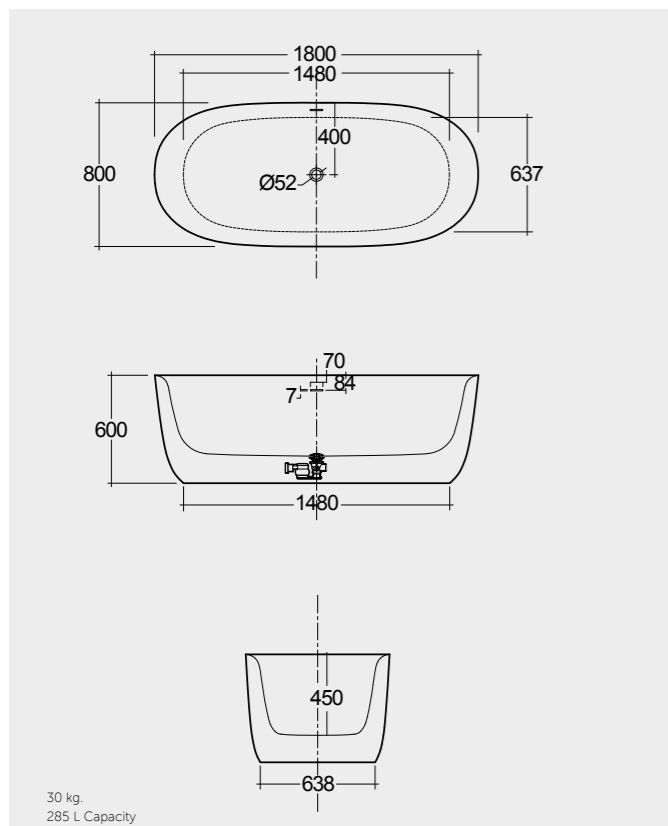

Models

180x80 CM (oval)
CONBT118080AWHA

Drain & Metal Feet Included

180x80 CM (round)
CONBT218080AWHA

Drain & Metal Feet Included

Measurements

Notes

All dimensions in mm tolerance $\pm 5\%$ for below 200mm and $\pm 3\%$ for above 200mm