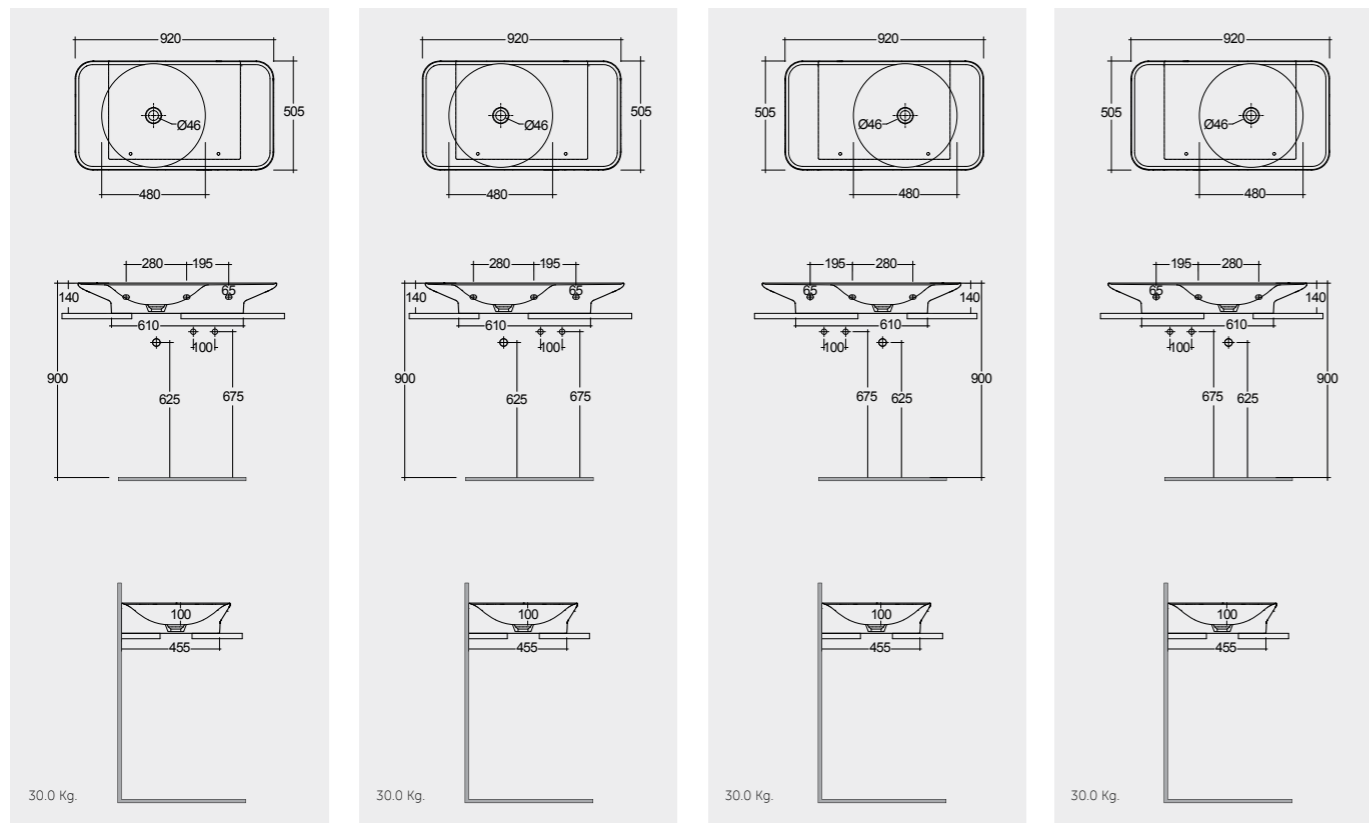

Measurements