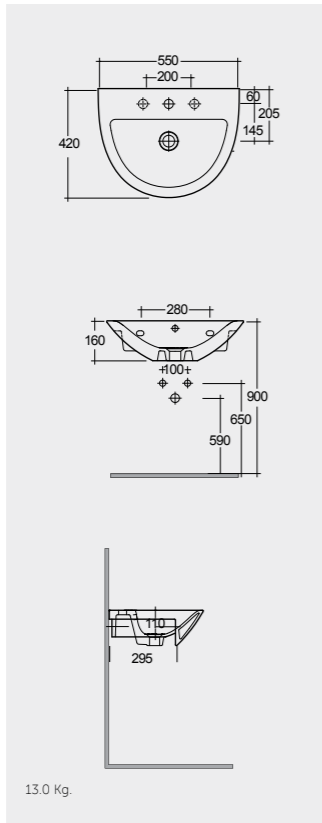

Ceramic Free-Flow Waste
DUO002AWHA

Measurements

Models

Rimless
65 CM
RST16AWHA
RST10AWHA

Comfort Height 45 Cm

Rimless
65 CM
RST16AWHA
RST10AWHA

Comfort Height 45 Cm

Rimless
55 CM
RST19AWHA

Models

50 CM
MORWB5001AWHA

55 CM
MORSR5501AWHA

54 CM
MORCT5400AWHA

FIXATIONS KIT NOT INCLUDED

Measurements

Models

64 CM
MORWC1146AWHA
MORWT1800AWHA

Comfort Height 42 CM
Bottom Inlet

64 CM
MORWC1145AWHA
MORWT1800AWHA

Comfort Height 42 CM
Back Inlet

52 CM
MORWC1346AWHA

Comfort Height 42 CM

Measurements

Urea RAK-Morning
MORSC3901WH

Urea RAK-Morning
MORSC3901WH