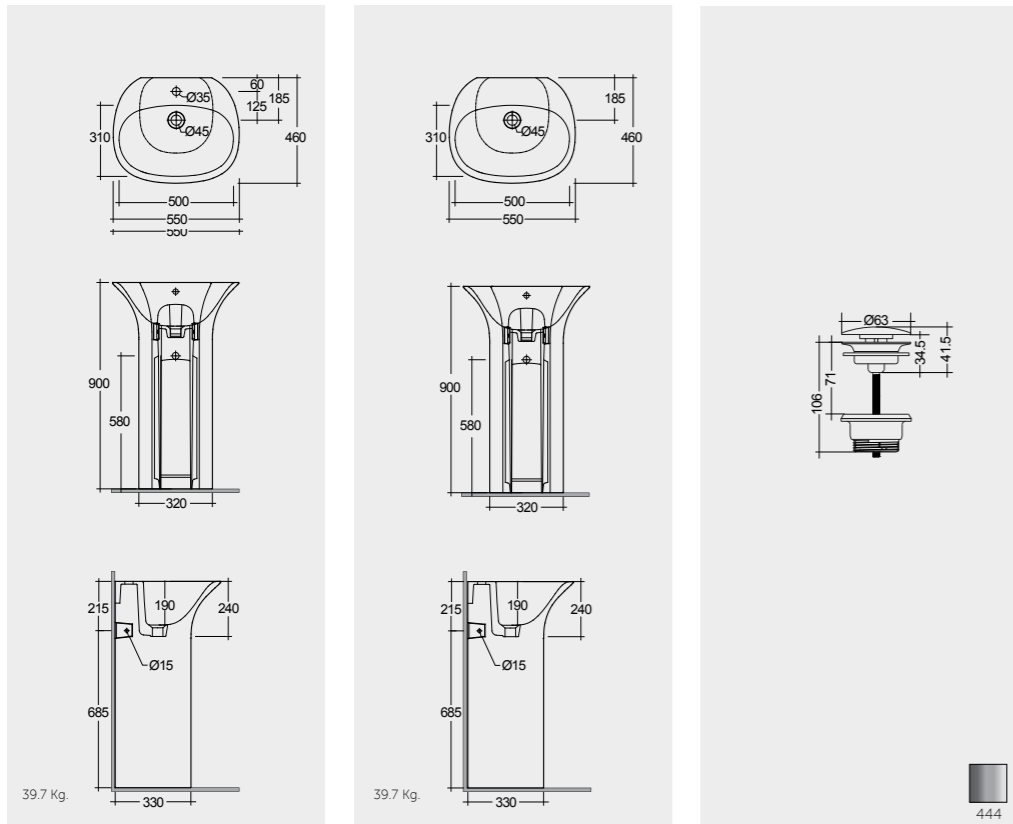

Models

55 CM
SENF5501AWHA

55 CM
SENF5500AWHA

No Tap Hole

Click-Clack Pop-Up Waste
DUO000444

Free-Flow Waste
DUO002444

Measurements

Colours available