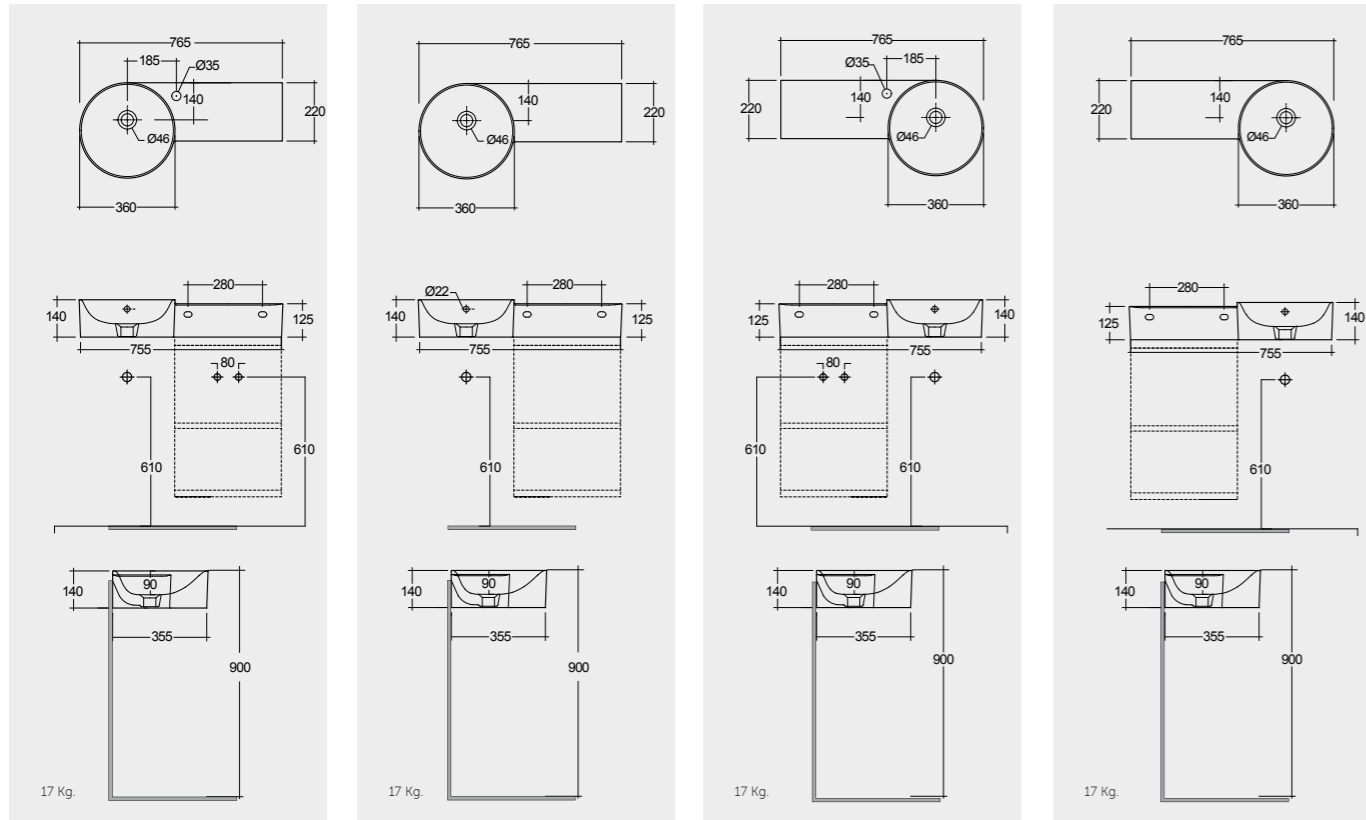

Notes

All dimensions in mm tolerance $\pm 5\%$ for below 200mm and $\pm 3\%$ for above 200mm

RAK-PETIT

Models

77 CM Right Ledge
PETWB27701AWHA

77 CM Right Ledge
PETWB27700AWHA

77 CM Left Ledge
PETWB17701AWHA

77 CM Left Ledge
PETWB17700AWHA

No Faucet Hole

No Faucet Hole

Measurements

Notes

All dimensions in mm tolerance $\pm 5\%$ for below 200mm and $\pm 3\%$ for above 200mm

JOYWH040PWH

JOYWH040UGY