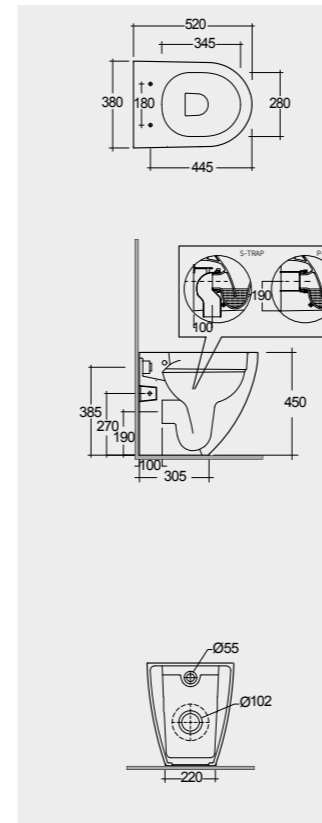

Measurements

Models

121 x 46 CM
DESWB12100AWHA

101 x 46 CM
DESWB10100AWHA

81 x 46 CM
DESWB08100AWHA

61 x 46 CM
DESWB06100AWHA

Measurements

Colours available

Ø 28 H43CM
METST002504

Measurements

Colours available

Colours shown here are as close to actual sanitaryware as printing process will allow

Alpine White

Models

64 CM
DESWC1146AWHA
Bottom Inlet: SENWT1800AWHA
Side Inlet: SENWT1801AWHA

Hidden Fixations
Comfort Height 42 CM

Measurements

Urea RAK-Des
DESSC3901WH

Models

52 CM
DESWC1361AWHA

Hidden Fixations
Comfort Height 45 CM

Measurements

Urea RAK-Des
DESSC3901WH

52 CM
DESWC1446AWHA

Hidden Fixations
Comfort Height 42 CM

Measurements

Urea RAK-Des
DESSC3901WH

58 CM
DESWC1347AWHA

Hidden Fixations
Comfort Height 42 CM
Shifted Outlet (Traslato)

Measurements

Urea RAK-Des
DESSC3901WH