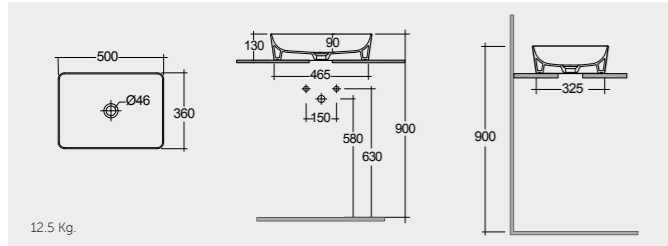

FEECT5000AWHA Rectangular