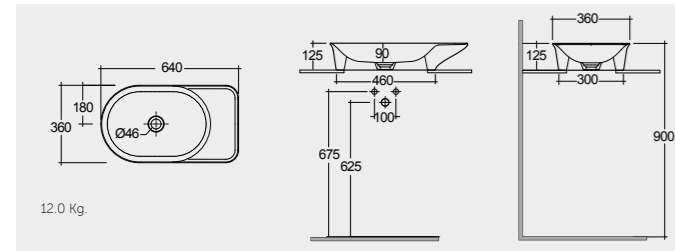

RAK-Valet 48 CM

VALCT4800500A Matt Finish Drain not included 500

RAK-Des 70 CM

DESCT7000AWHA

RAK- Morning 54 CM

MORCT5400AWHA Oval

RAK- Valet 64 CM

VALCT6400AWHA Drain not included AWH