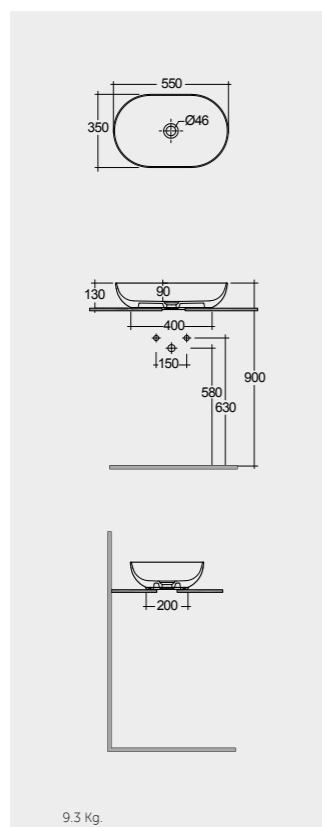

Measurements