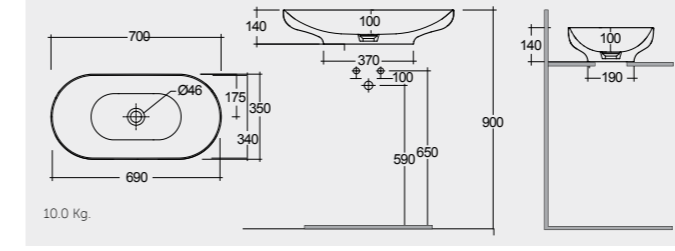

RAK-Valet 48 CM

VALCT4800500A Matt Finish Drain not included 500

RAK-Des 70 CM

DESCT7000AWHA

RAK- Morning 54 CM

MORCT5400AWHA Oval

RAK- Valet 64 CM

VALCT6400AWHA Drain not included AWH