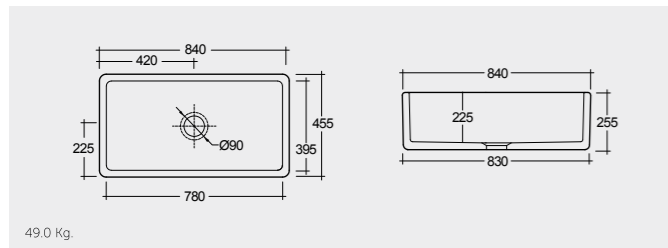

RAK-Jacklyn 80 CM

OC124AWHA

RAK-Gwen 84 CM

OC189AWHA

Colours available

Colours shown here are as close to actual sanitaryware as printing process will allow

Alpine White

RAK-Sheila 82 CM