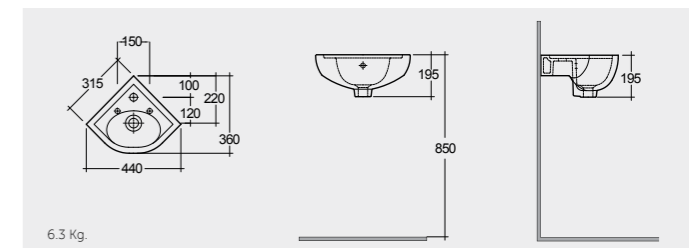

OC71AWHA

CLOAKROOM WASH BASINS

RAK-Compact Slim 45 CM

CO2401AWHA

RAK-Compact Corner 44 CM

CO2601AWHA

RAK-Nova Sink 46 CM

OC116AWHA