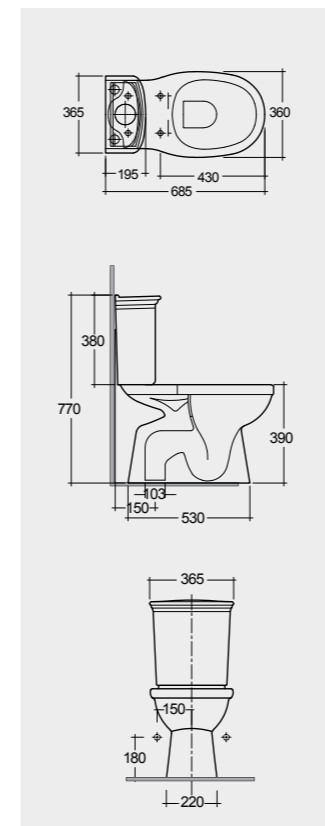

Lacquered Polyester RAK-Washington
WTSC3901503
ABS RAK-Washington
JM05DSCQRAWHA

Models

58 CM
WT10AWHA

Back Open

58 CM
WT10IVA

Back Open

Measurements

RAK-LIWA