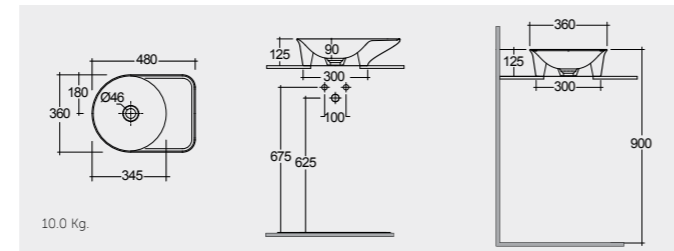

VALCT4800500A Matt Finish Drain not included 500