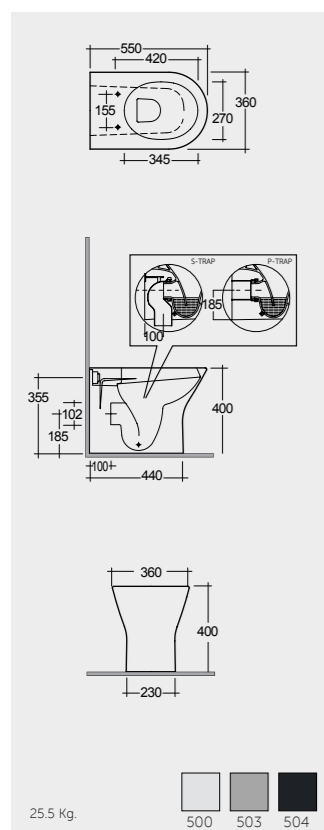

Measurements

Urea RAK-Feeling
RSTSC3901514

Notes

All dimensions in mm tolerance $\pm 5\%$ for below 200mm and $\pm 3\%$ for above 200mm