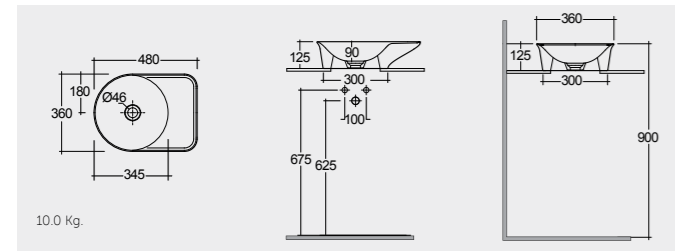

Measurements

Colours available

Colours shown here are as close to actual sanitaryware as printing process will allow

Alpine White

COUNTER TOP WASH BASINS

RAK-Valet 48 CM

VALCT4800AWHA Drain not included AWH