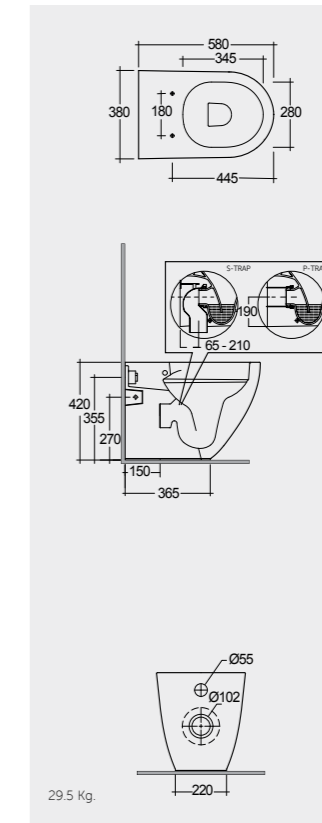

Measurements

Models

121 x 46 CM
DESWB12100AWHA

101 x 46 CM
DESWB10100AWHA

81 x 46 CM
DESWB08100AWHA

61 x 46 CM
DESWB06100AWHA

Measurements

Colours available

Hidden Fixations
Comfort Height 42 CM

Measurements

Urea RAK-Des
DESSC3901WH

Models

52 CM
DESWC1361AWHA

Hidden Fixations
Comfort Height 45 CM

Measurements

Urea RAK-Des
DESSC3901WH

52 CM
DESWC1446AWHA

Hidden Fixations
Comfort Height 42 CM

Measurements

Urea RAK-Des
DESSC3901WH

58 CM
DESWC1347AWHA

Hidden Fixations
Comfort Height 42 CM
Shifted Outlet (Traslato)

Measurements

Urea RAK-Des
DESSC3901WH