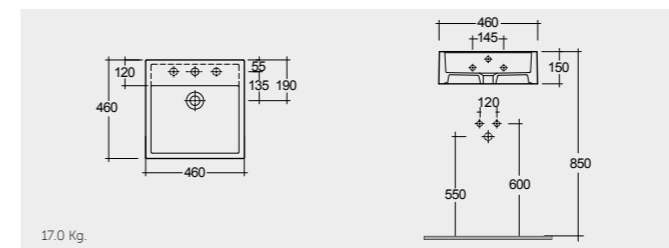

OC71AWHA

CLOAKROOM WASH BASINS

RAK-Compact Slim 45 CM

CO2401AWHA

RAK-Compact Corner 44 CM

CO2601AWHA

RAK-Nova Sink 46 CM

OC116AWHA