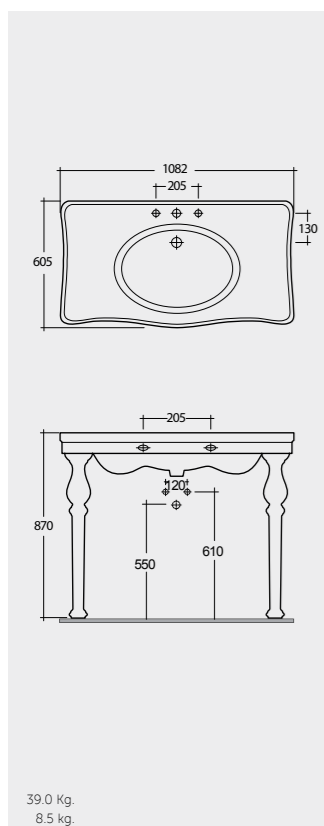

Models

108 CM
DC0101AWHA
AL0102AWHA

Deluxe

84 CM
AL0101AWHA
AL0102AWHA

Alexandra

Measurements

Colours available

Colours shown here are as close to actual sanitaryware as printing process will allow