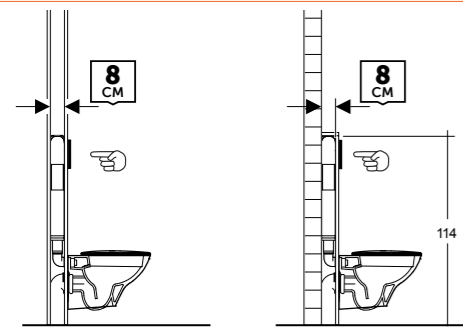

FIXATIONS INCLUDED

FOR BACK TO WALL BIDET

WALL ANCHORING INCLUDED

FOR WALL HUNG BIDET

COMPATIBLE WITH 4.5L DUAL FLUSHING

8 CM THICKNESS

4x AA Battery

82 CM HEIGHT