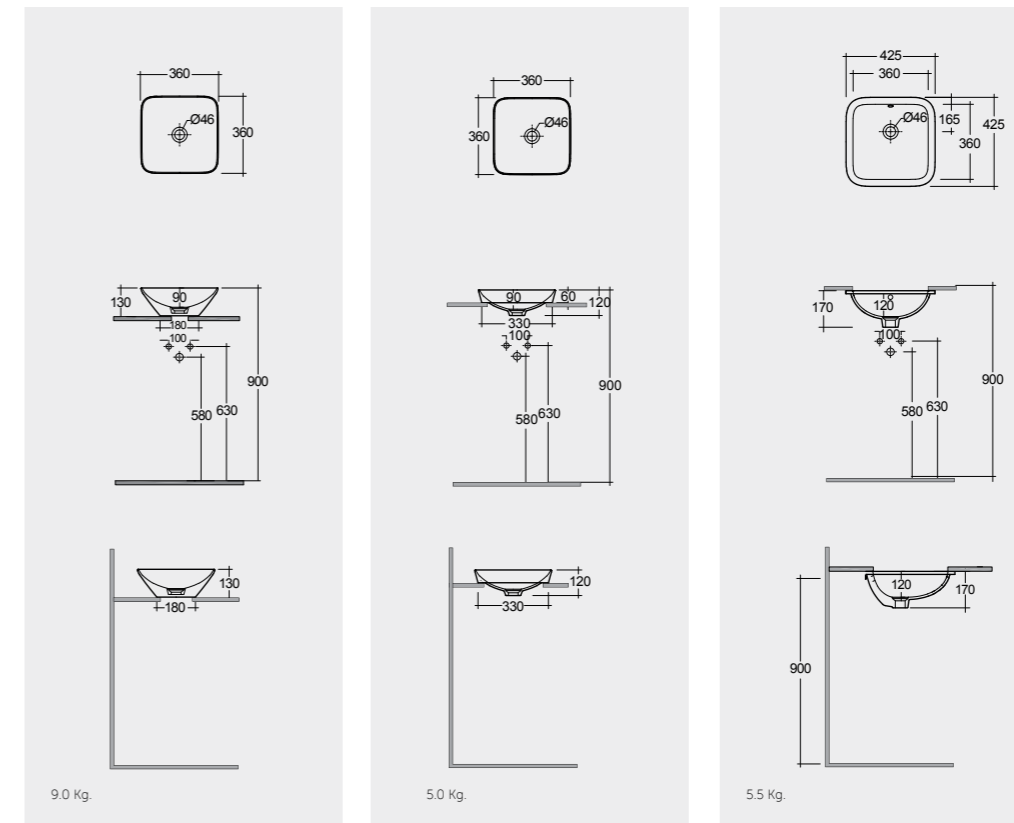

Measurements

Notes

All dimensions in mm tolerance $\pm 5\%$ for below 200mm and $\pm 3\%$ for above 200mm