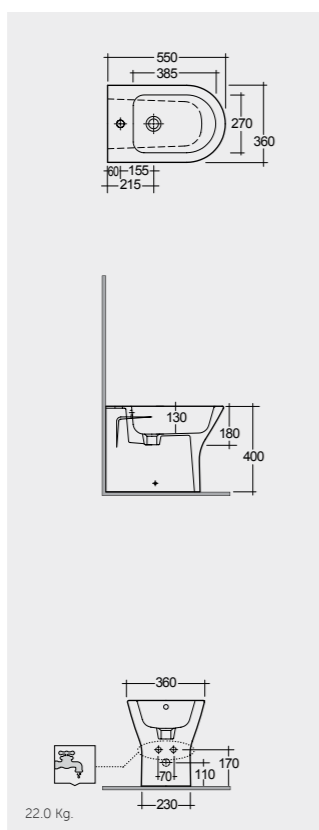

Measurements

Urea RAK-Feeling
RSTSC3901514

Notes

All dimensions in mm tolerance $\pm 5\%$ for below 200mm and $\pm 3\%$ for above 200mm