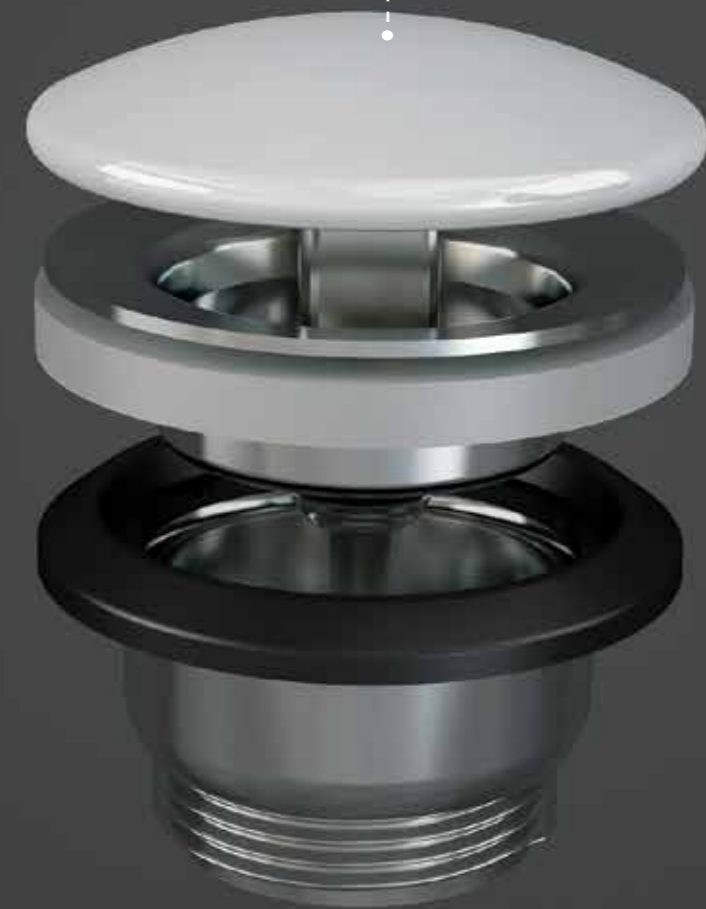

ALWAYS OPEN

BATHTUBS

ACRYLIC: DESIGN AND FUNCTIONALITY

RAK-Contour bathtubs are made of high quality acrylic, a durable material with a timeless glossy white finish that perfectly complements all other ceramic bathroom products.