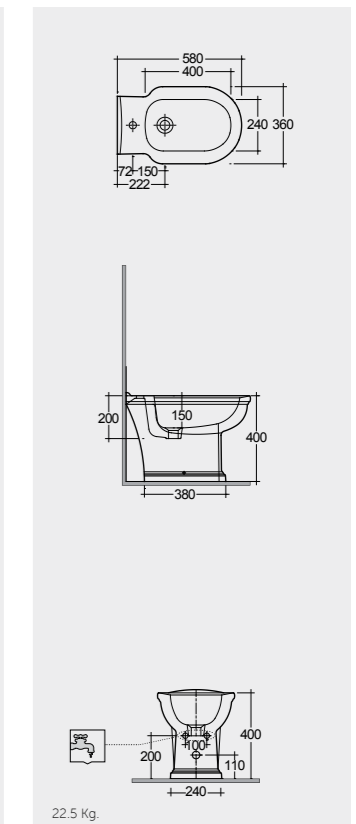

22.5 Kg.

Lacquered Polyester RAK-Washington
WTSC3901503
ABS RAK-Washington
JM05DSCQRAWHA