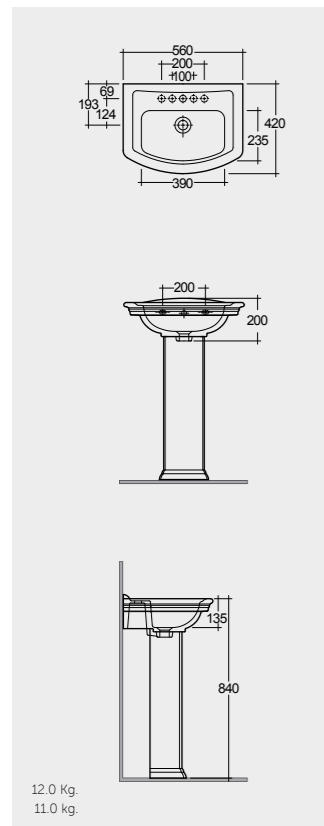

70 CM
WT03IVA
WT10IVA

Back Open
With Push Button

70 CM
WT11IVA
WT10IVA

Back Open
With Push Button

58 CM
WT07IVA

Back Open

Measurements

Lacquered Polyester RAK-Washington
WTSC3901503
ABS RAK-Washington
JM05DSCQRAWHA