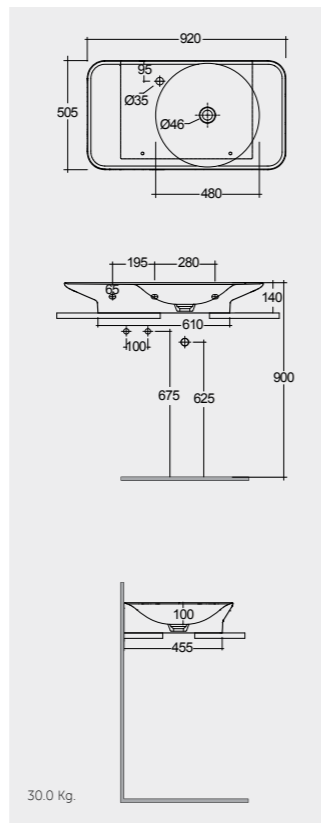

92 CM Right Ledge
VALWB09201AWHA AWH

92 CM Right Ledge
VALWB09201500A 500

92 CM Left Ledge
VALWB09301AWHA AWH

92 CM Left Ledge
VALWB09301500A 500

Matt Finish

Matt Finish

Drain not included

Drain not included

Drain not included

Drain not included

Measurements

Notes

All dimensions in mm tolerance $\pm 5\%$ for below 200mm and $\pm 3\%$ for above 200mm

Models

112 CM Right Ledge
VALWB11201AWHA AWH

112 CM Right Ledge
VALWB11201500A 500