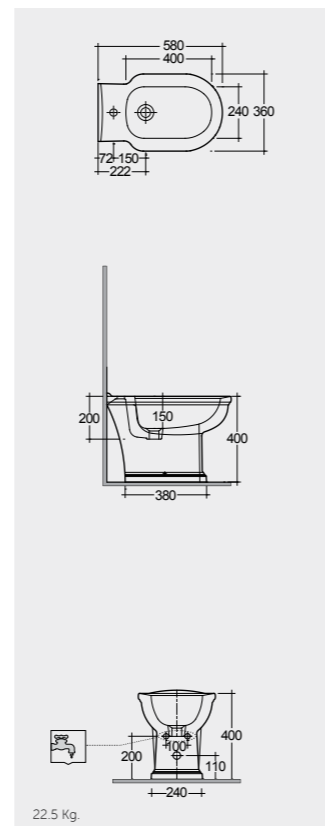

70 CM
WT03IVA
WT10IVA

Back Open
With Push Button

70 CM
WT11IVA
WT10IVA

Back Open
With Push Button

58 CM
WT07IVA

Back Open

Measurements

Lacquered Polyester RAK-Washington
WTSC3901503
ABS RAK-Washington
JM05DSCQRAWHA