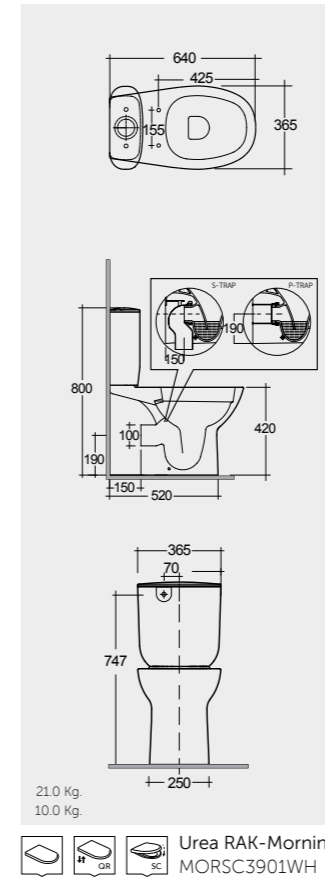

Models

50 CM
MORWB5001AWHA

55 CM
MORSR5501AWHA

54 CM
MORCT5400AWHA

FIXATIONS KIT NOT INCLUDED

Measurements

Models

64 CM
MORWC1146AWHA
MORWT1800AWHA

Comfort Height 42 CM
Bottom Inlet

64 CM
MORWC1145AWHA
MORWT1800AWHA

Comfort Height 42 CM
Back Inlet

52 CM
MORWC1346AWHA

Comfort Height 42 CM

Measurements

Urea RAK-Morning
MORSC3901WH

Urea RAK-Morning
MORSC3901WH