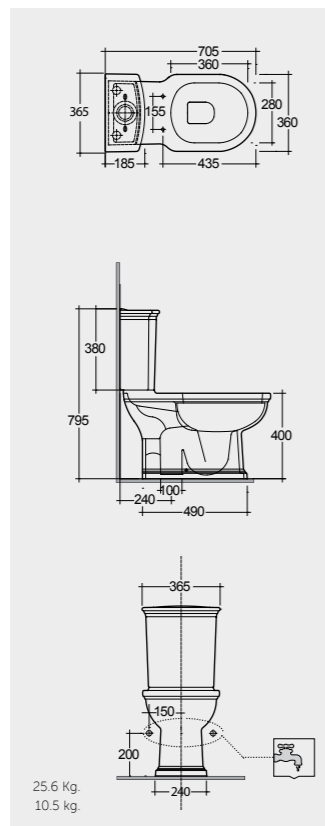

With Front Lever

58 CM
WT21AWHA

Back Open

58 CM
WT07AWHA

Back Open

Measurements

25.5 Kg.

Lacquered Polyester RAK-Washington
WTSC3901503
ABS RAK-Washington
JM05DSCQRAWHA

70 CM
WT03IVA
WT10IVA

Back Open
With Push Button

70 CM
WT11IVA
WT10IVA

Back Open
With Push Button

58 CM
WT07IVA

Back Open

Measurements

Lacquered Polyester RAK-Washington
WTSC3901503
ABS RAK-Washington
JM05DSCQRAWHA