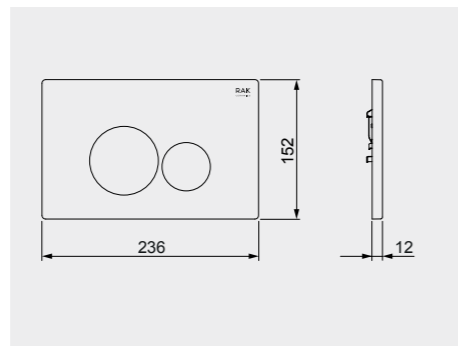

RAK-FEELING PUSH PLATES

- FSRAKPPL003500
- FSRAKPPL003503
- FSRAKPPL003504