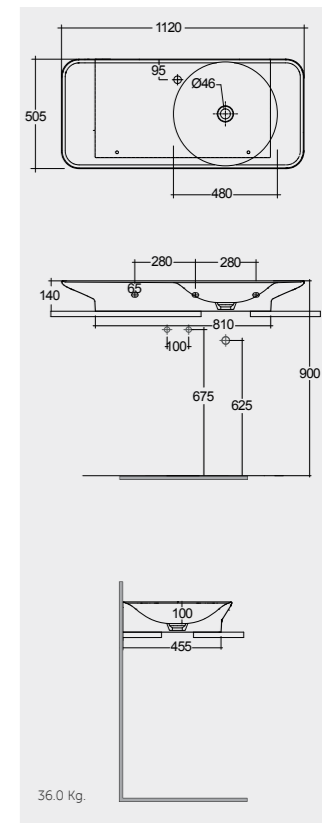

Drain not included

Drain not included

Measurements

Notes

All dimensions in mm tolerance $\pm 5\%$ for below 200mm and $\pm 3\%$ for above 200mm

Models

112 CM Right Ledge
VALWB11201AWHA AWH

112 CM Right Ledge
VALWB11201500A 500

112 CM Left Ledge
VALWB11301AWHA AWH

112 CM Left Ledge
VALWB11301500A 500

Matt Finish

Matt Finish

Drain not included

Drain not included

Drain not included

Drain not included

Measurements

Models

92 CM Right Ledge VALWB09200AWHA AWH
 92 CM Right Ledge VALWB09200500A 500
 92 CM Left Ledge VALWB09300AWHA AWH
 92 CM Left Ledge VALWB09300500A 500

Matt Finish

Drain not included
No Faucet Hole