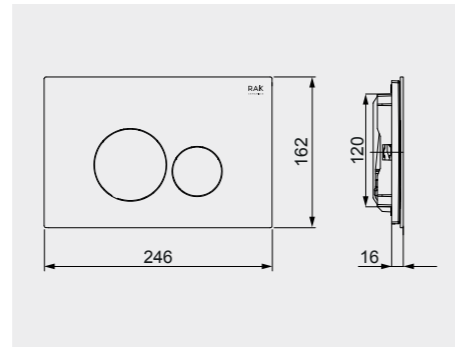

Black
FSRAKPPL010