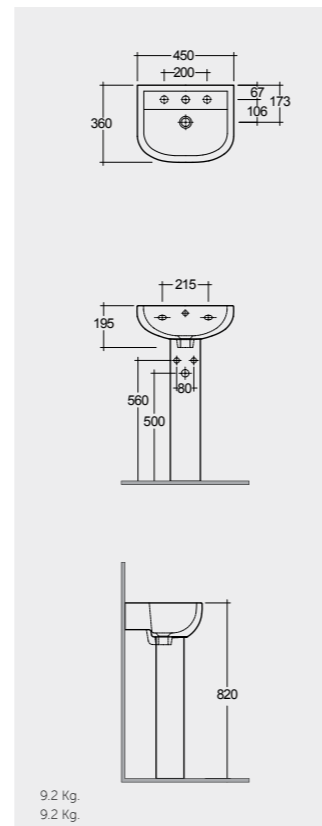

Measurements

Colours available

Colours shown here are as close to actual sanitaryware as printing process will allow
الالوان المبينة هنا قريبة الى الالوان الادوات الصحية الفعلية حسبما تسمح به عملية الطباعة