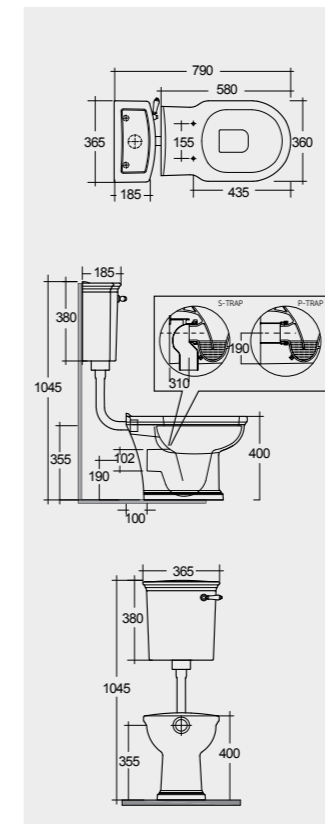

With Front Lever

58 CM
WT21AWHA

Back Open

58 CM
WT07AWHA

Back Open

Measurements

25.5 Kg.

Lacquered Polyester RAK-Washington
WTSC3901503
ABS RAK-Washington
JM05DSCQRAWHA