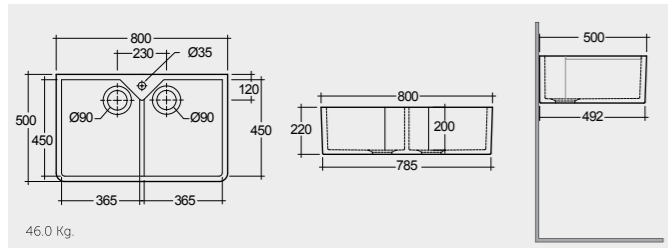

RAK-Jacklyn 80 CM

OC124AWHA

RAK-Gwen 84 CM

OC189AWHA

Colours available

Colours shown here are as close to actual sanitaryware as printing process will allow

Alpine White

RAK-Sheila 82 CM