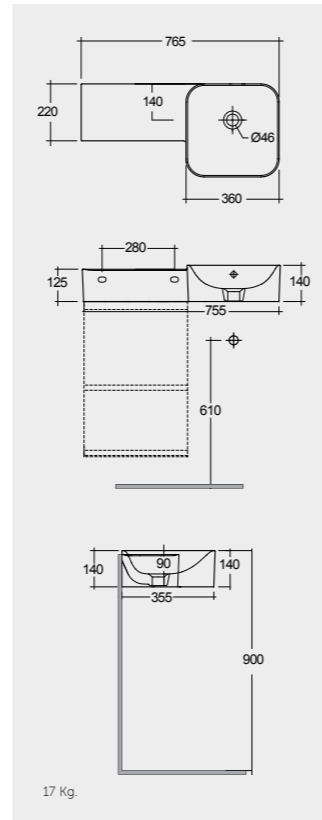

77 CM Left Ledge
PETWB17700AWHA

No Faucet Hole

No Faucet Hole

Measurements

Notes

All dimensions in mm tolerance $\pm 5\%$ for below 200mm and $\pm 3\%$ for above 200mm

JOYWH040PWH

JOYWH040UGY

JOYWH040SOK

JOYWH040EGY

JOYWH040MOK

RAK-PETIT

Models

77 CM Right Ledge
PETWB47701AWHA

77 CM Right Ledge
PETWB47700AWHA

77 CM Left Ledge
PETWB37701AWHA

77 CM Left Ledge
PETWB37700AWHA

No Faucet Hole

No Faucet Hole

Measurements

Notes

All dimensions in mm tolerance $\pm 5\%$ for below 200mm and $\pm 3\%$ for above 200mm

JOYWH040PWH

JOYWH040UGY

JOYWH040SOK

JOYWH040EGY

JOYWH040MOK

Models

W 40 x D 22 x H 60CM
JOYWH040UGY

Measurements

Notes

All dimensions in mm tolerance $\pm 5\%$ for below 200mm and $\pm 3\%$ for above 200mm