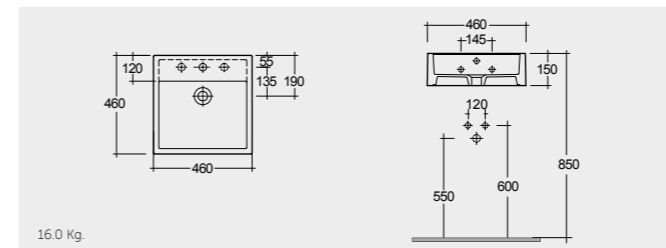

RAK- Valet 64 CM

VALCT6400500A Matt Finish Drain not included 500

DROP IN WASH BASINS

RAK- Jessica 53 CM

OC37AWHA

SEMI RECESSED WASH BASINS

RAK-Nova 46 CM

OC123AWHA