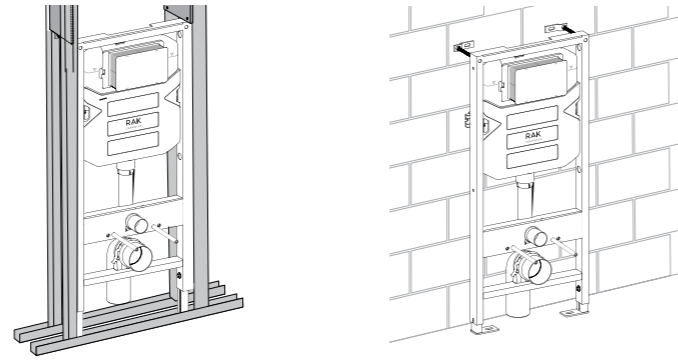

DRYWALL INSTALLATION

With a drywall system it is possible to create complete room-height prewalls or partitions.

TECHNICAL INFORMATION

APPLICATION

DETAILS

FOR BACK TO WALL WC

WATER SUPPLY

FOR WALL HUNG WC

FIXATIONS INCLUDED

FOR BACK TO WALL BIDET

WALL ANCHORING INCLUDED

FOR WALL HUNG BIDET

COMPATIBLE WITH 4.5L DUAL FLUSHING

8 CM THICKNESS

4x AA Battery

82 CM HEIGHT