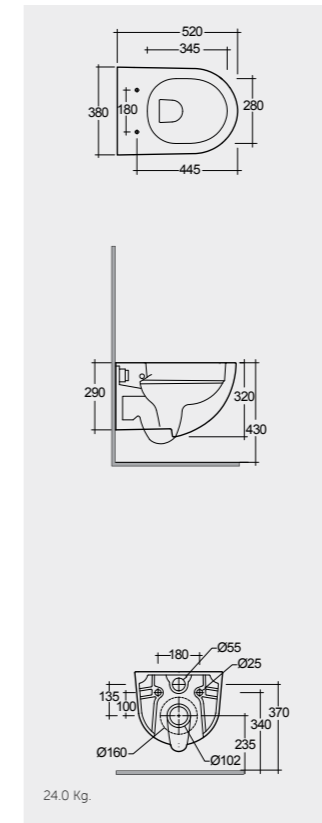

Measurements

Models

121 x 46 CM
DESWB12100AWHA

101 x 46 CM
DESWB10100AWHA

81 x 46 CM
DESWB08100AWHA

61 x 46 CM
DESWB06100AWHA

Measurements

Colours available

Ø 28 H43CM
METST002504

Measurements

Colours available

Colours shown here are as close to actual sanitaryware as printing process will allow

Alpine White

Models

64 CM
DESWC1146AWHA
Bottom Inlet: SENWT1800AWHA
Side Inlet: SENWT1801AWHA

Hidden Fixations
Comfort Height 42 CM

Measurements

Urea RAK-Des
DESSC3901WH

Models

52 CM
DESWC1361AWHA

Hidden Fixations
Comfort Height 45 CM

Measurements

Urea RAK-Des
DESSC3901WH

52 CM
DESWC1446AWHA

Hidden Fixations
Comfort Height 42 CM

Measurements

Urea RAK-Des
DESSC3901WH

58 CM
DESWC1347AWHA

Hidden Fixations
Comfort Height 42 CM
Shifted Outlet (Traslato)

Measurements

Urea RAK-Des
DESSC3901WH