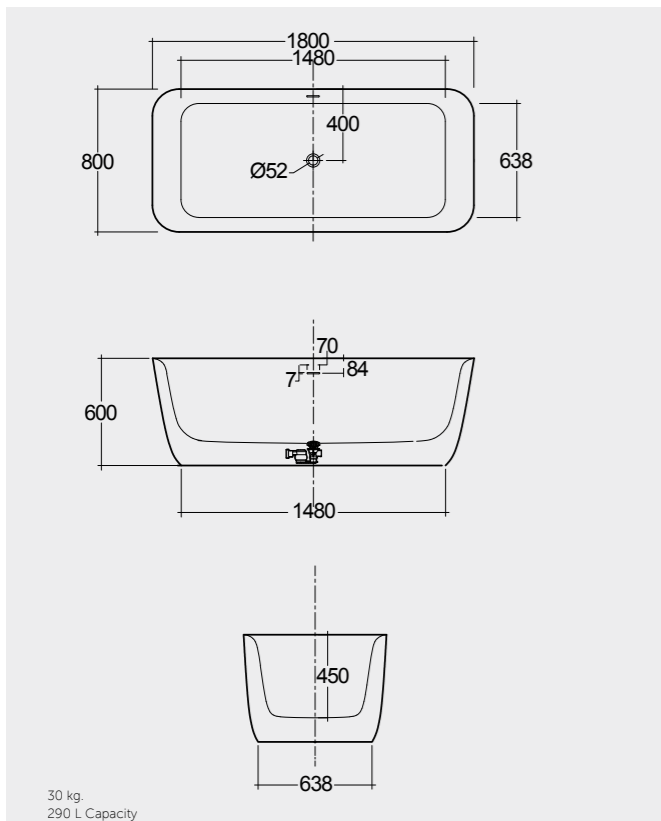

Measurements

Notes

All dimensions in mm tolerance $\pm 5\%$ for below 200mm and $\pm 3\%$ for above 200mm