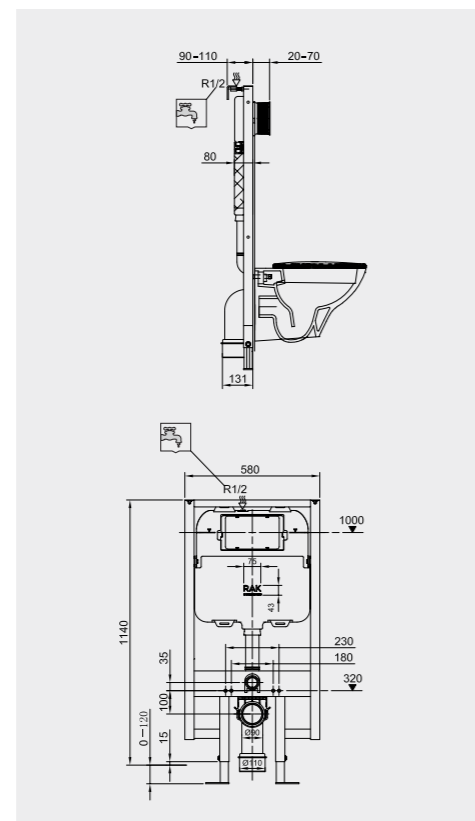

Measurements