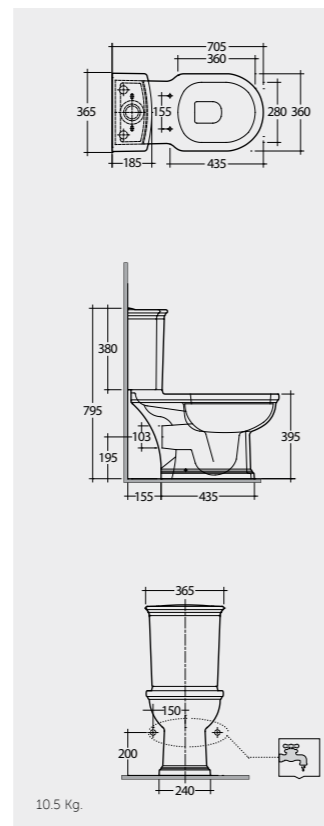

70 CM
WT03IVA
WT10IVA

Back Open
With Push Button

70 CM
WT11IVA
WT10IVA

Back Open
With Push Button

58 CM
WT07IVA

Back Open

Measurements

Lacquered Polyester RAK-Washington
WTSC3901503
ABS RAK-Washington
JM05DSCQRAWHA