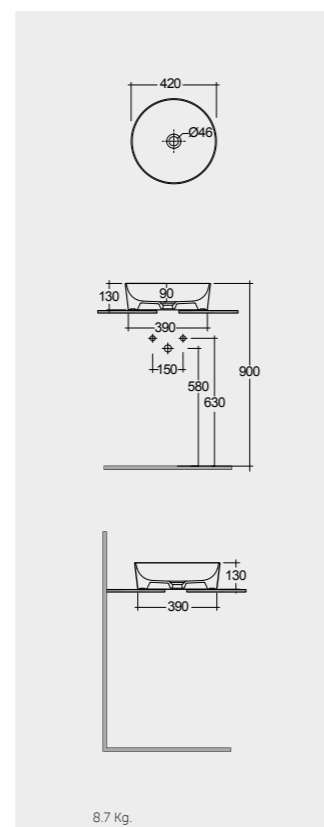

Models

50 CM
FEECT5000500A

Rectangular

55 CM
FEECT5500500A

Oval

42 CM
FEECT4200500A

Round

Ceramic Click-Clack Pop-Up Waste
DUO000AWHA

Ceramic Free-Flow Waste
DUO002AWHA

Measurements

Models

Rimless
65 CM
RST16AWHA
RST10AWHA

Comfort Height 45 Cm

Rimless
65 CM
RST16AWHA
RST10AWHA

Comfort Height 45 Cm

Rimless
55 CM
RST19AWHA