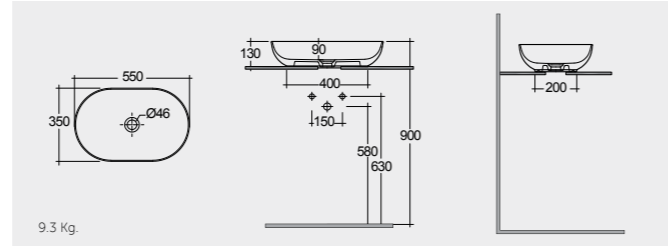

RAK-FEELING WASH BASINS

RAK-Feeling Rectangular 50 CM

 FEECT5000AWHA Rectangular

RAK-Feeling Oval 55 CM

 FEECT5500AWHA Oval

RAK-Feeling Round 42 CM

 FEECT4200AWHA Round

 Ceramic Click-Clack Pop-Up Waste DUO000AWHA  Ceramic Free-Flow Waste DUO002AWHA