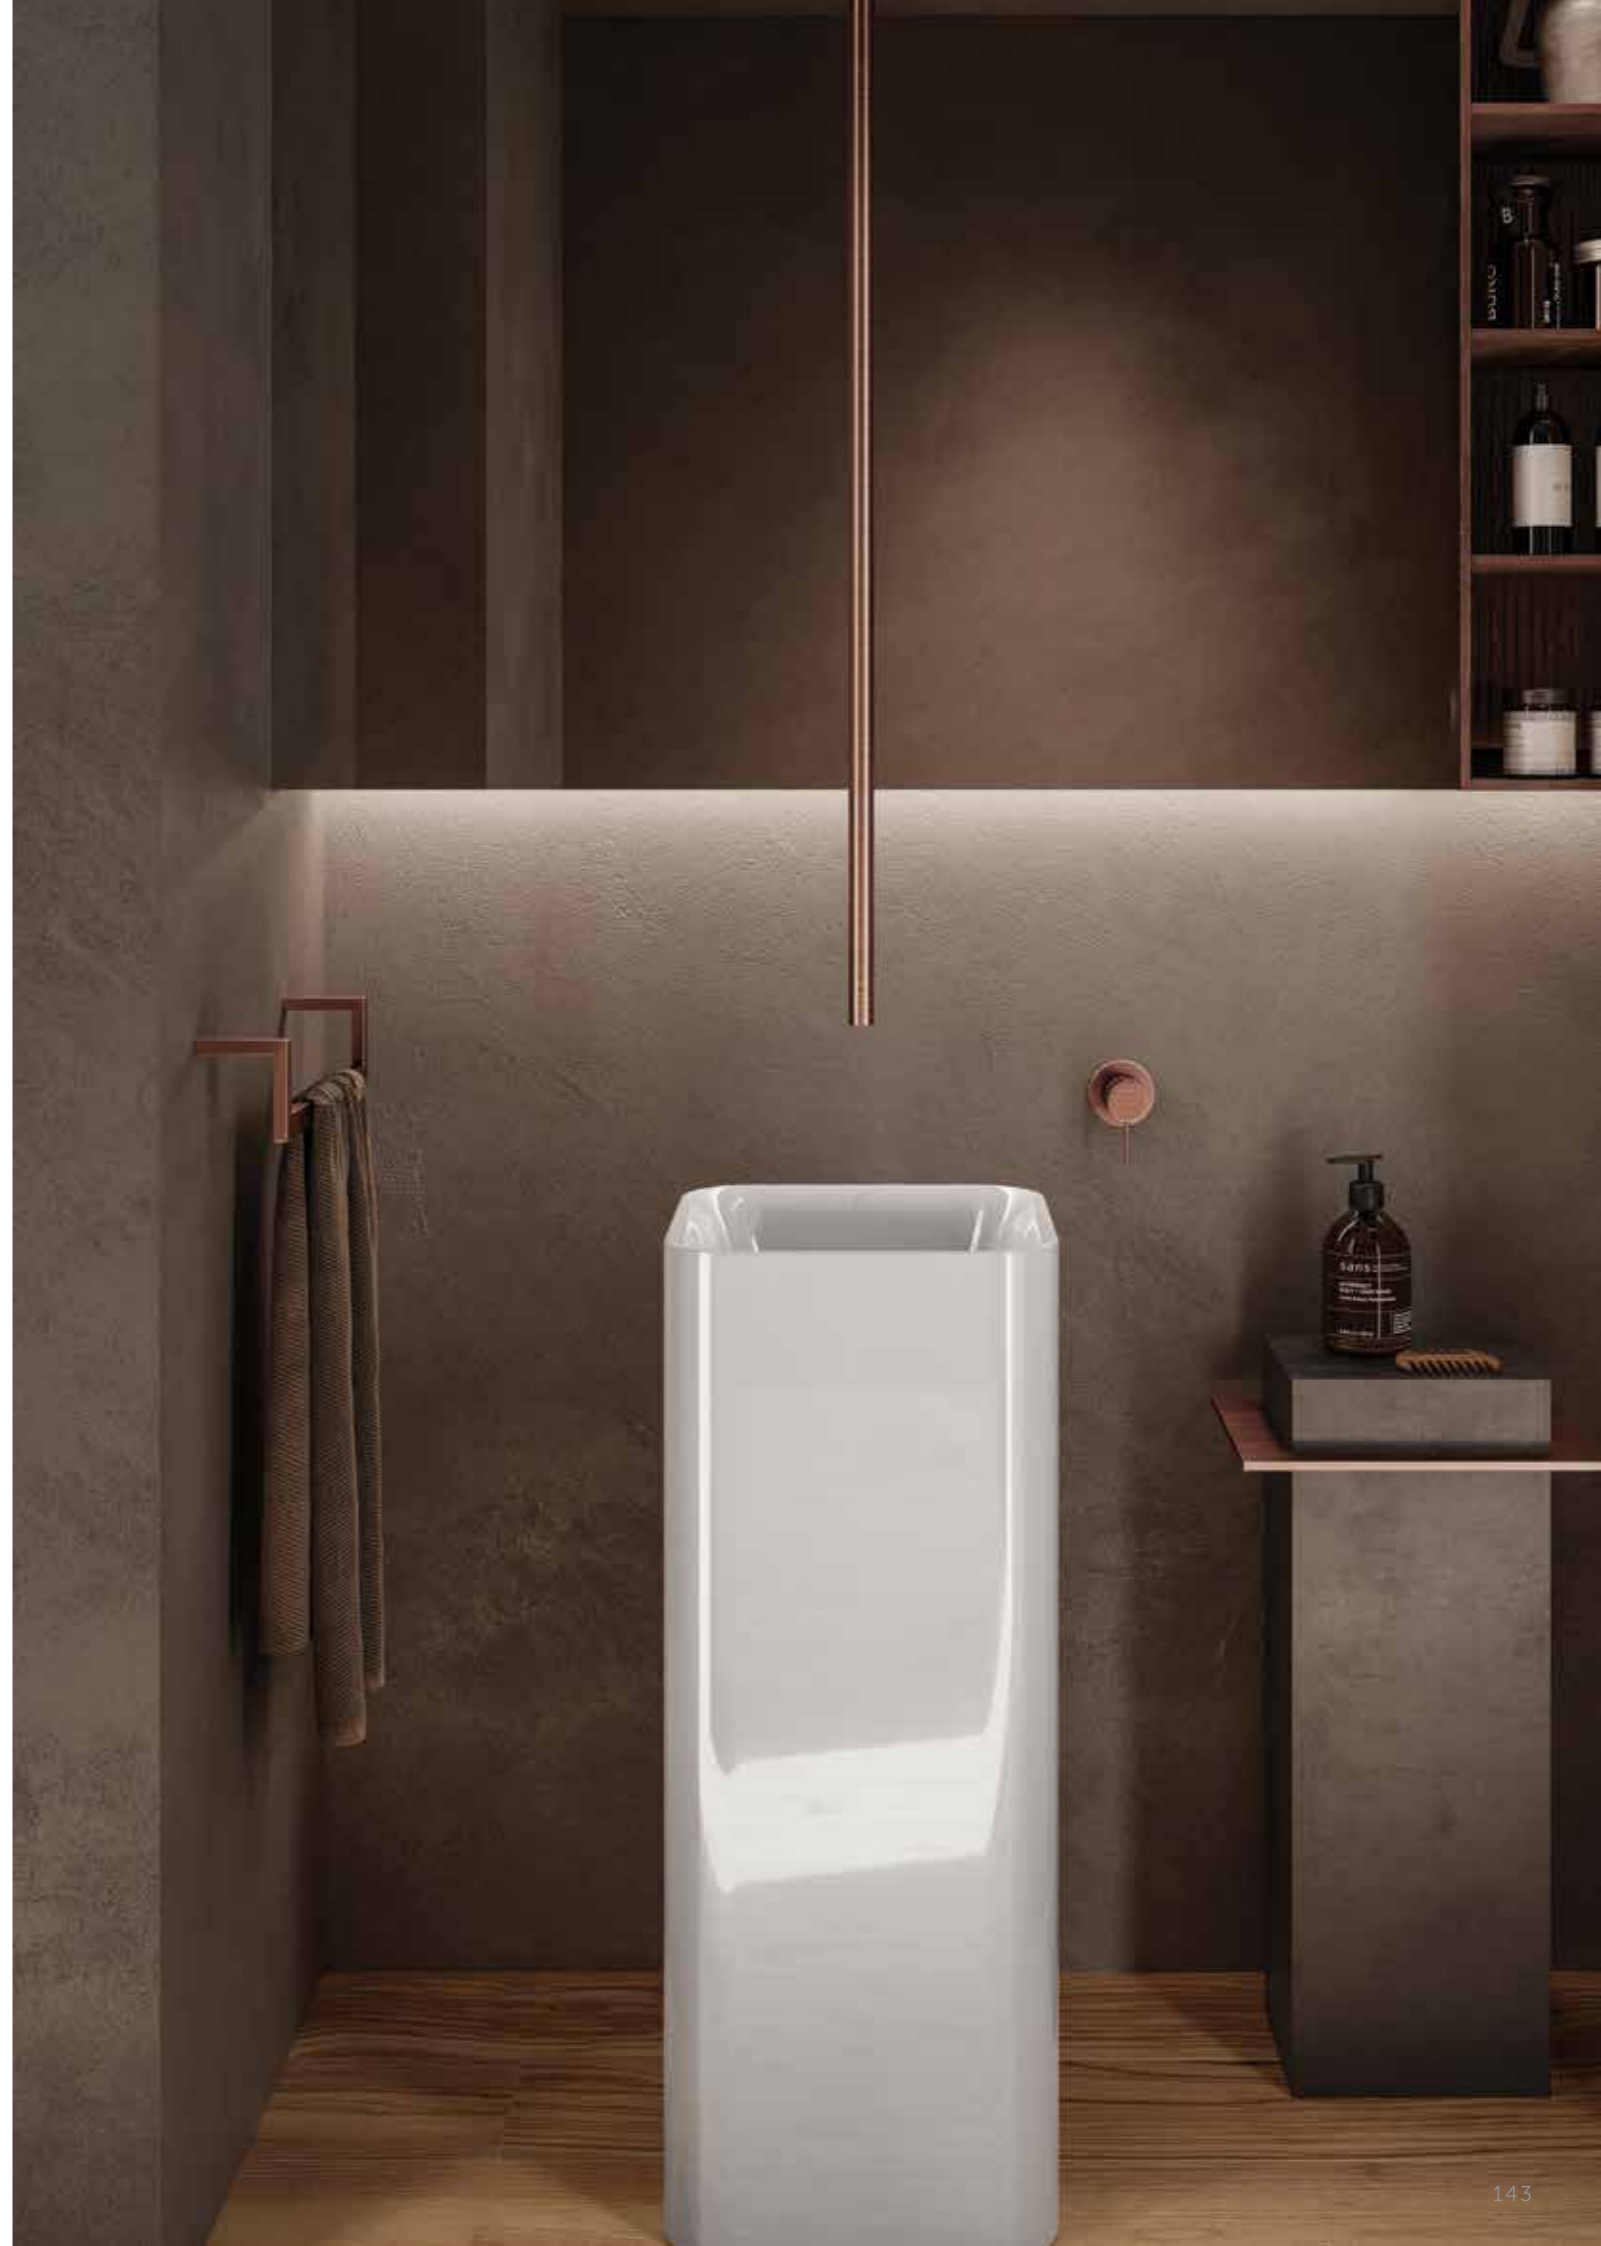

Models

Measurements

Notes

All dimensions in mm tolerance $\pm 5\%$ for below 200mm and $\pm 3\%$ for above 200mm