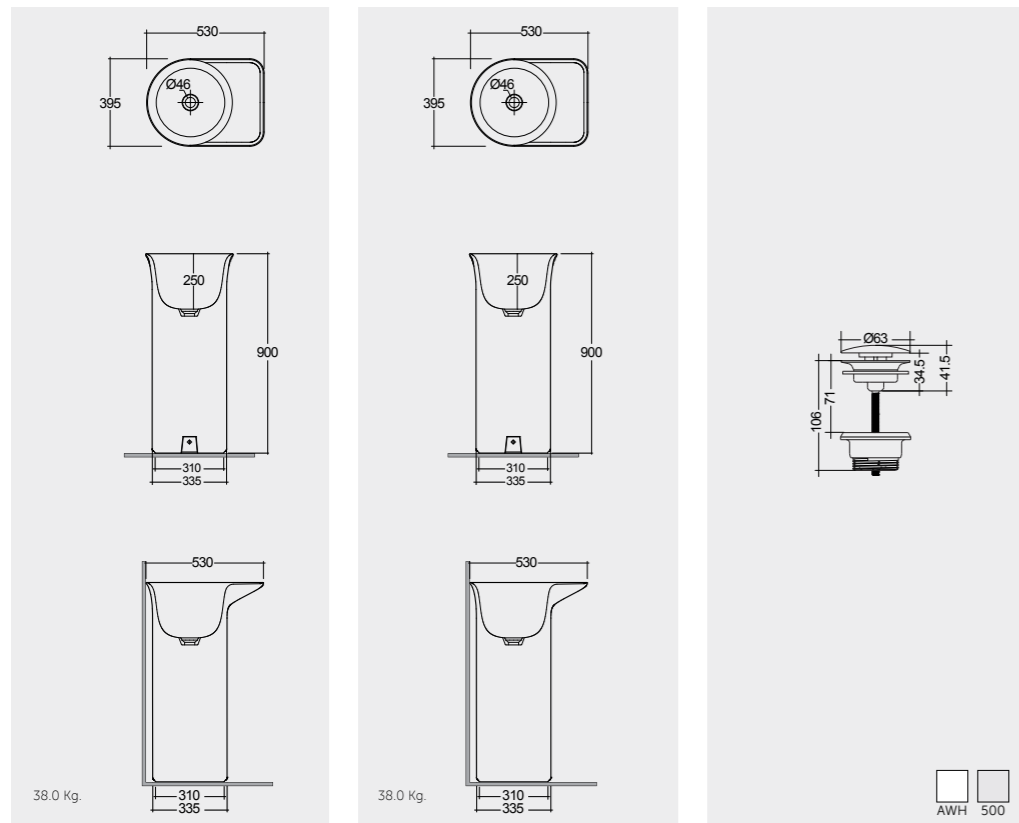

Measurements

Notes

All dimensions in mm tolerance $\pm 5\%$ for below 200mm and $\pm 3\%$ for above 200mm