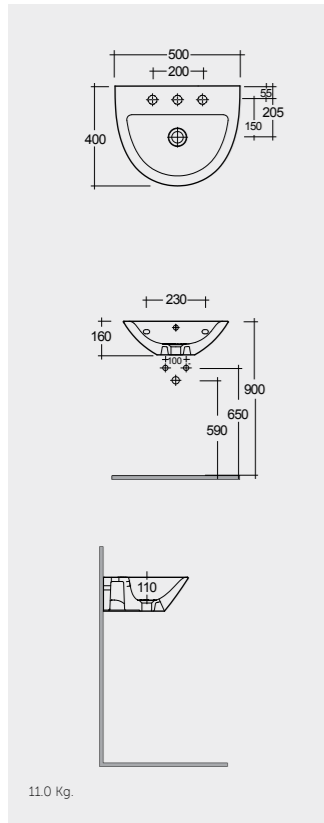

Models

50 CM
MORWB5001AWHA

55 CM
MORSR5501AWHA

54 CM
MORCT5400AWHA

FIXATIONS KIT NOT INCLUDED

Measurements

Models

64 CM
MORWC1146AWHA
MORWT1800AWHA

Comfort Height 42 CM
Bottom Inlet

64 CM
MORWC1145AWHA
MORWT1800AWHA

Comfort Height 42 CM
Back Inlet

52 CM
MORWC1346AWHA

Comfort Height 42 CM

Measurements

Urea RAK-Morning
MORSC3901WH

Urea RAK-Morning
MORSC3901WH