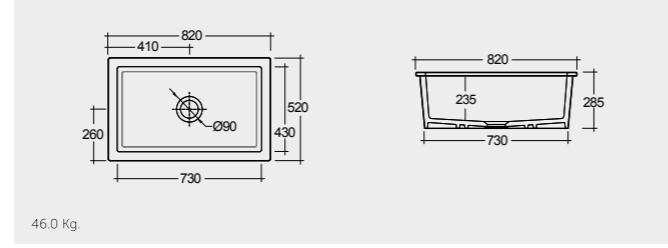

RAK-New York 60 CM