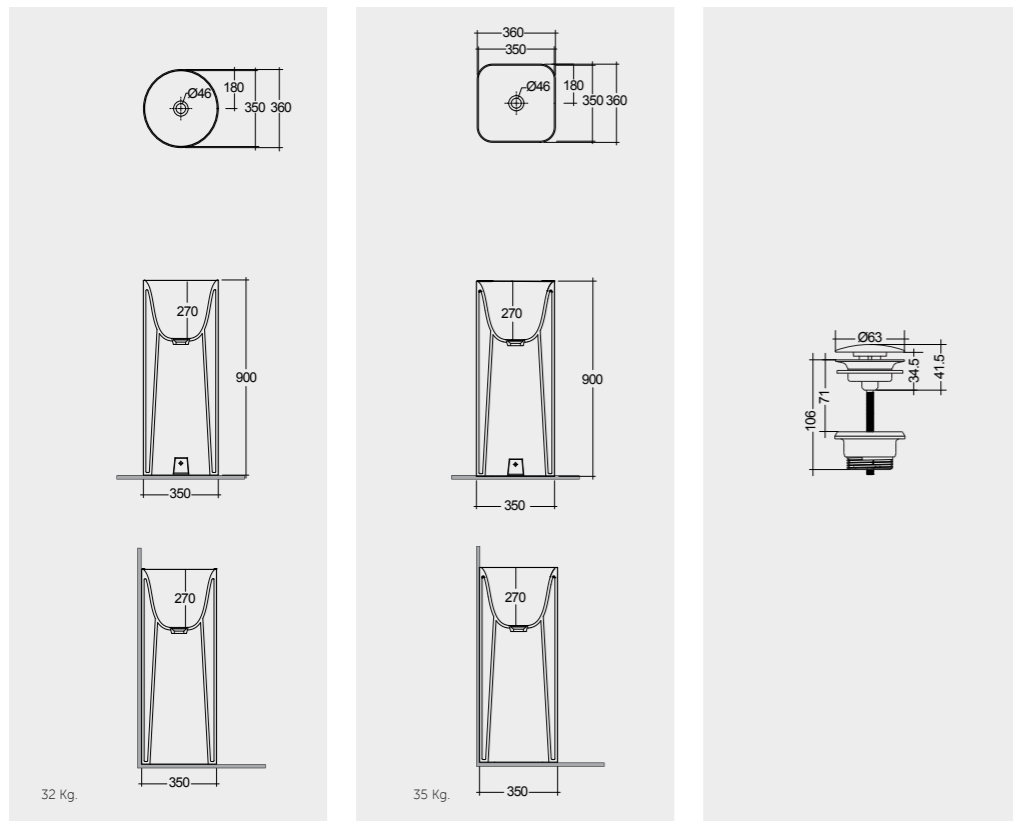

 W 40 x D 3 x H 68CM
JOYMR04068STD

 77 CM Right Ledge
PETWB47701AWHA

Models

 **36 CM**
PETFS13600AWHA

 **36 CM**
PETFS23600AWHA

 **FREE-FLOW**
CHROME : DUO002444

 **CLICK-CLACK**
CHROME : DUO000444

Measurements