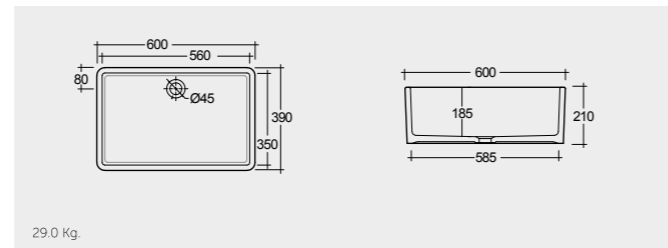

Colours available

Colours shown here are as close to actual sanitaryware as printing process will allow

29.0 Kg.

Notes

All dimensions in mm tolerance $\pm 5\%$ for below 200mm and $\pm 3\%$ for above 200mm