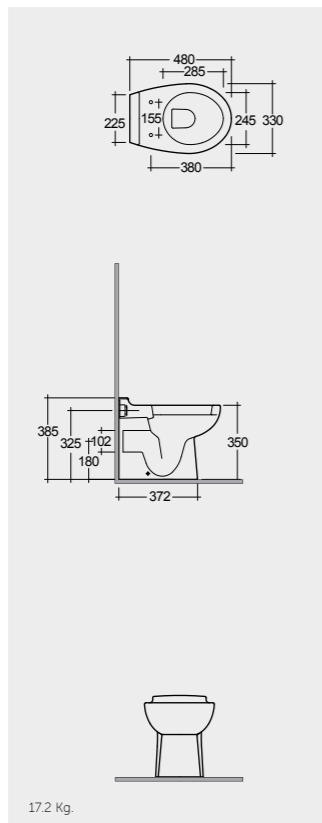

Urea Bambi Plus
YFG076

Colours available

Colours shown here are as close to actual sanitaryware as printing process will allow