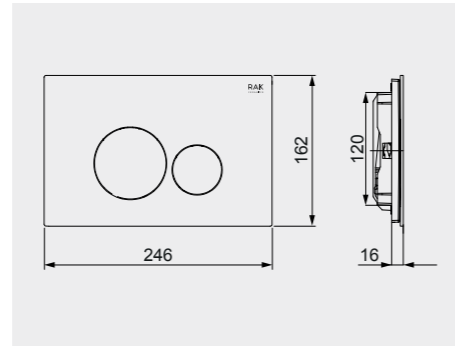

RAK-ECOFIX / GLASS PUSH PLATES

White
FSRAKPPL009