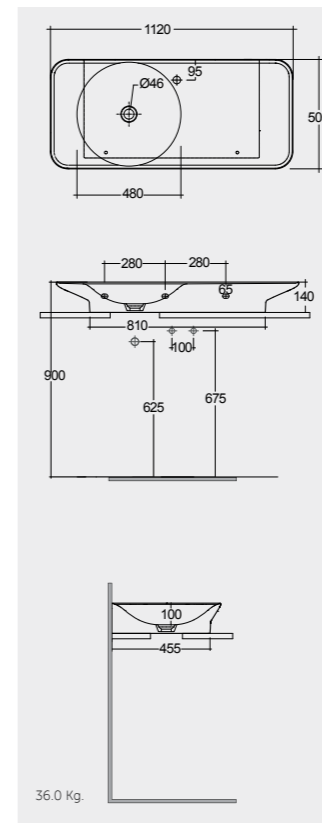

Drain not included

Drain not included

Measurements

Notes

All dimensions in mm tolerance $\pm 5\%$ for below 200mm and $\pm 3\%$ for above 200mm

Models

112 CM Right Ledge
VALWB11201AWHA AWH

112 CM Right Ledge
VALWB11201500A 500

112 CM Left Ledge
VALWB11301AWHA AWH

112 CM Left Ledge
VALWB11301500A 500

Matt Finish

Matt Finish

Drain not included

Drain not included

Drain not included

Drain not included

Measurements

Models

92 CM Right Ledge VALWB09200AWHA AWH
 92 CM Right Ledge VALWB09200500A 500
 92 CM Left Ledge VALWB09300AWHA AWH
 92 CM Left Ledge VALWB09300500A 500

Matt Finish

Drain not included
No Faucet Hole