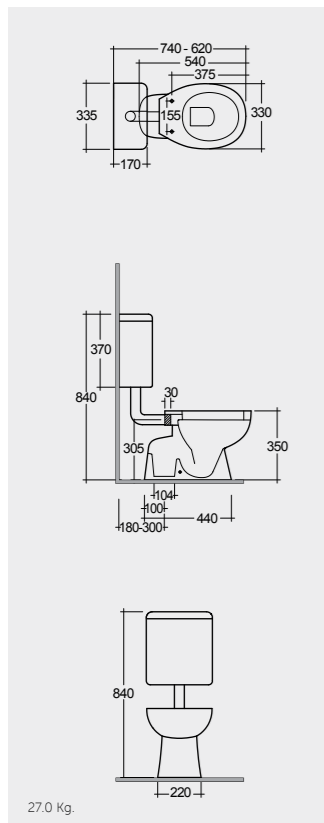

**CHILDREN
SUITES**

**CHILDREN
SUITES**

Models

54 CM
BL12AWHA
BL15AWHA

Comfort Height 35 CM

48 CM
BL18AWHA

Comfort Height 35 CM

Measurements