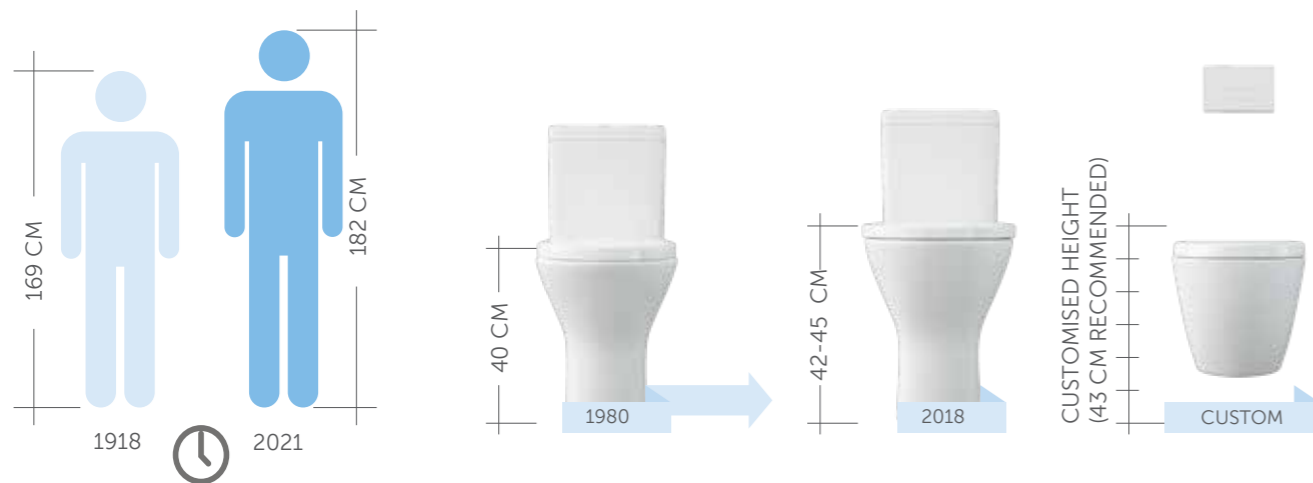

SILENT FLUSH

Rimless technology allows a faster and more silent flush.

EFFICIENT DESIGN

Design and efficiency can be successfully combined. Water flows vertically and horizontally, before flushing the entire inner surface of the bowl, without splashing.

Water Saving

Easy Cleaning

Silent

Hygienic

No ledges or rim

Rimless

Updated ergonomics

Over the last 100 years, the average height of people in industrialized nations has increased approximately by 10 cm. To be innovative in design also means meeting the changes in population and their new needs in terms of ergonomics and comfort. RAK Ceramics design evolves together with human evolution.