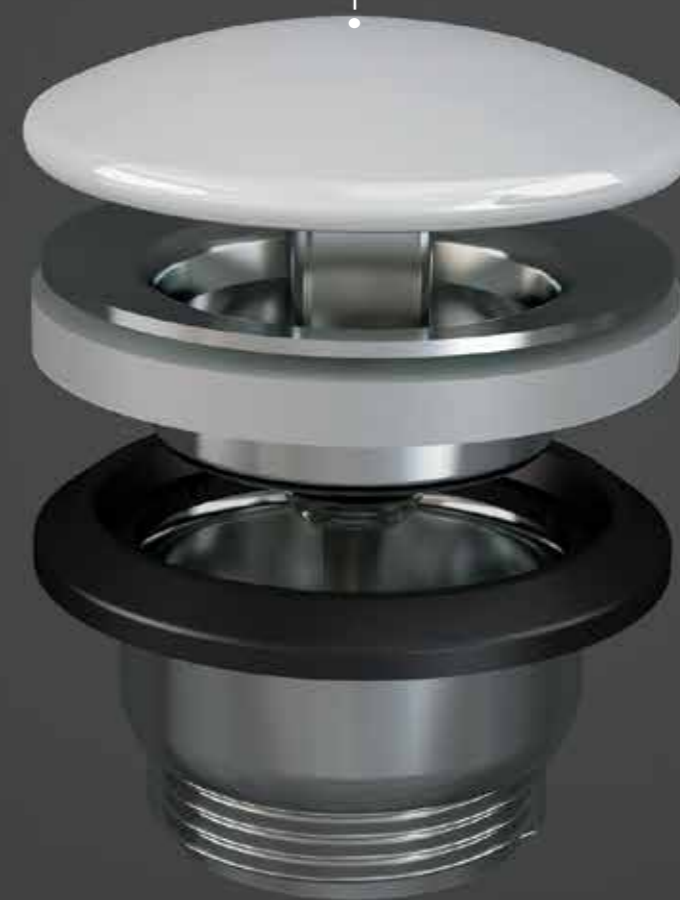

Measurements

Notes

All dimensions in mm tolerance $\pm 5\%$ for below 200mm and $\pm 3\%$ for above 200mm

PUSH TO
OPEN / CLOSE