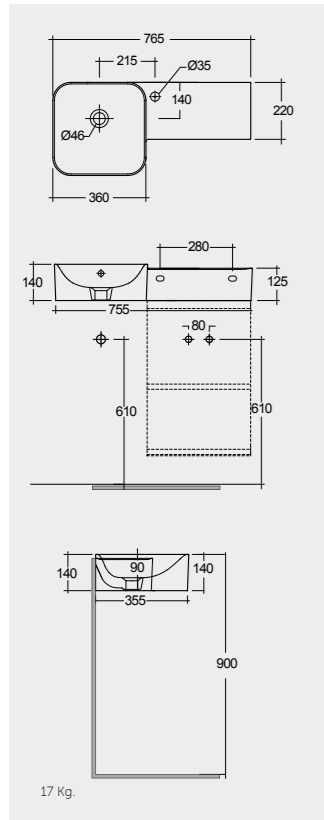

77 CM Left Ledge
PETWB17700AWHA

No Faucet Hole

No Faucet Hole

Measurements

Notes

All dimensions in mm tolerance $\pm 5\%$ for below 200mm and $\pm 3\%$ for above 200mm

JOYWH040PWH

JOYWH040UGY

JOYWH040SOK

JOYWH040EGY

JOYWH040MOK

RAK-PETIT

Models

77 CM Right Ledge
PETWB47701AWHA

77 CM Right Ledge
PETWB47700AWHA

77 CM Left Ledge
PETWB37701AWHA

77 CM Left Ledge
PETWB37700AWHA

No Faucet Hole

No Faucet Hole

Measurements

Notes

All dimensions in mm tolerance $\pm 5\%$ for below 200mm and $\pm 3\%$ for above 200mm

JOYWH040PWH

JOYWH040UGY

JOYWH040SOK

JOYWH040EGY

JOYWH040MOK

Models

W 40 x D 22 x H 60CM
JOYWH040UGY

Measurements

Notes

All dimensions in mm tolerance $\pm 5\%$ for below 200mm and $\pm 3\%$ for above 200mm