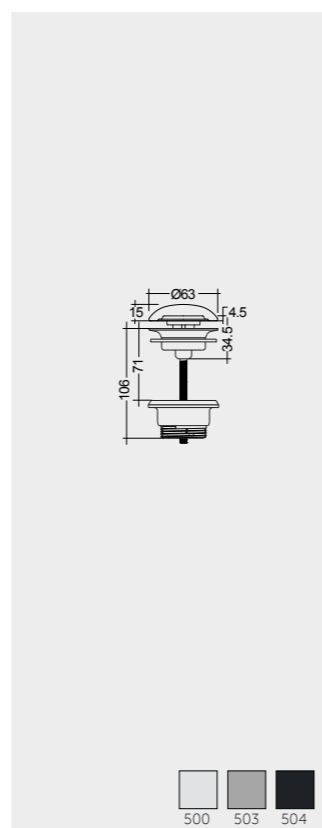

Oval

42 CM
FEECT4200500A

Round

Ceramic Click-Clack Pop-Up Waste
DUO000514A

Ceramic Free-Flow Waste
DUO002514A

Measurements

Notes

All dimensions in mm tolerance $\pm 5\%$ for below 200mm and $\pm 3\%$ for above 200mm