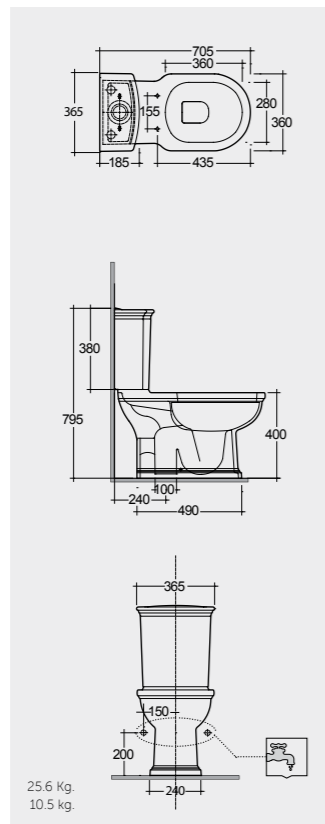

Back Open
With Push Button

70 CM
WT03AWHA
WT22AWHA

Back Open
With Front Lever

Measurements

12.0 Kg.
11.0 kg.

25.6 Kg.
10.5 kg.

10.5 Kg.

25.6 Kg.
10.5 kg.