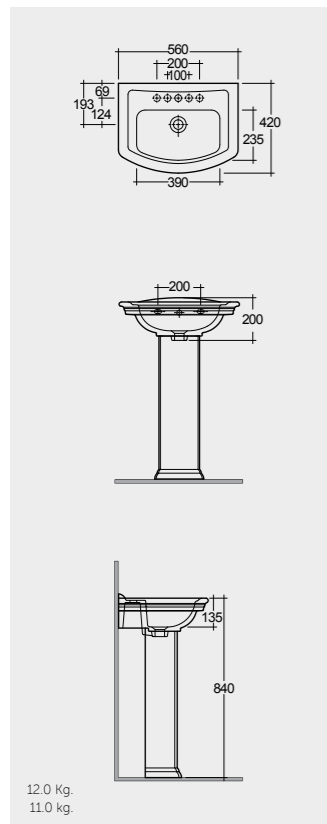

Back Open
With Push Button

70 CM
WT03AWHA
WT22AWHA

Back Open
With Front Lever

Measurements

12.0 Kg.
11.0 kg.

25.6 Kg.
10.5 kg.

10.5 Kg.

25.6 Kg.
10.5 kg.