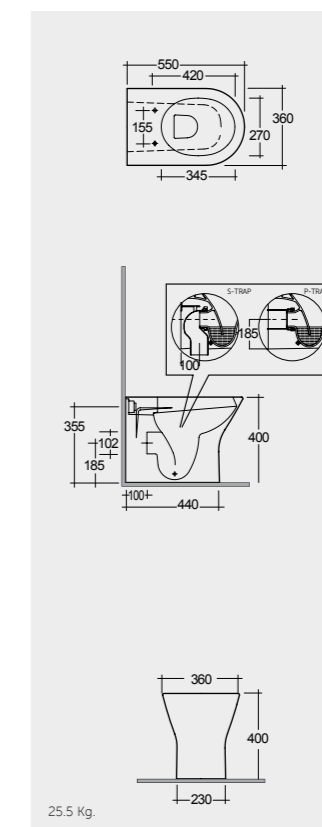

Measurements