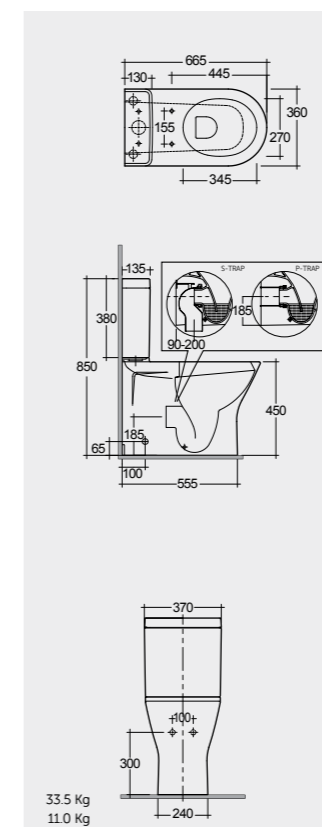

Measurements