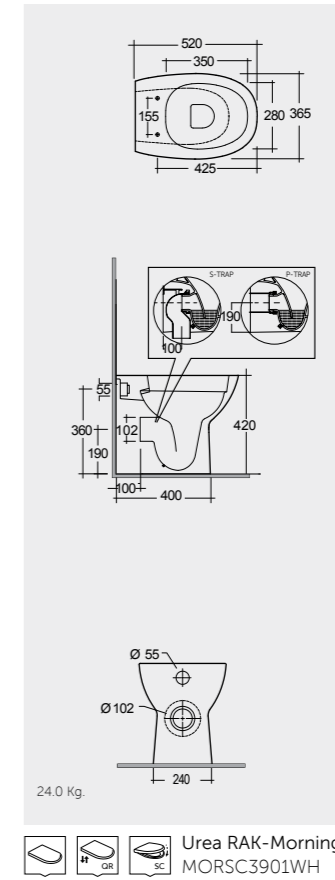

Models

50 CM
MORWB5001AWHA

55 CM
MORSR5501AWHA

54 CM
MORCT5400AWHA

FIXATIONS KIT NOT INCLUDED

Measurements

Models

64 CM
MORWC1146AWHA
MORWT1800AWHA

Comfort Height 42 CM
Bottom Inlet

64 CM
MORWC1145AWHA
MORWT1800AWHA

Comfort Height 42 CM
Back Inlet

52 CM
MORWC1346AWHA

Comfort Height 42 CM

Measurements

Urea RAK-Morning
MORSC3901WH

Urea RAK-Morning
MORSC3901WH