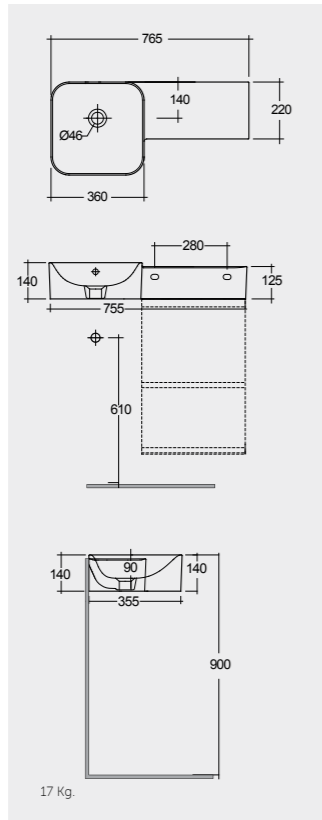

77 CM Left Ledge
PETWB17700AWHA

No Faucet Hole

No Faucet Hole

Measurements

Notes

All dimensions in mm tolerance $\pm 5\%$ for below 200mm and $\pm 3\%$ for above 200mm

JOYWH040PWH

JOYWH040UGY

JOYWH040SOK

JOYWH040EGY

JOYWH040MOK

RAK-PETIT

Models

77 CM Right Ledge
PETWB47701AWHA

77 CM Right Ledge
PETWB47700AWHA

77 CM Left Ledge
PETWB37701AWHA

77 CM Left Ledge
PETWB37700AWHA

No Faucet Hole

No Faucet Hole

Measurements

Notes

All dimensions in mm tolerance $\pm 5\%$ for below 200mm and $\pm 3\%$ for above 200mm

JOYWH040PWH

JOYWH040UGY

JOYWH040SOK

JOYWH040EGY

JOYWH040MOK

Models

W 40 x D 22 x H 60CM
JOYWH040UGY

Measurements

Notes

All dimensions in mm tolerance $\pm 5\%$ for below 200mm and $\pm 3\%$ for above 200mm