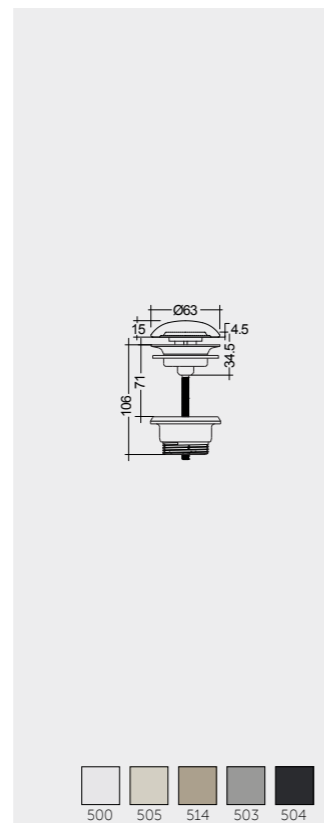

Measurements

Notes

All dimensions in mm tolerance $\pm 5\%$ for below 200mm and $\pm 3\%$ for above 200mm