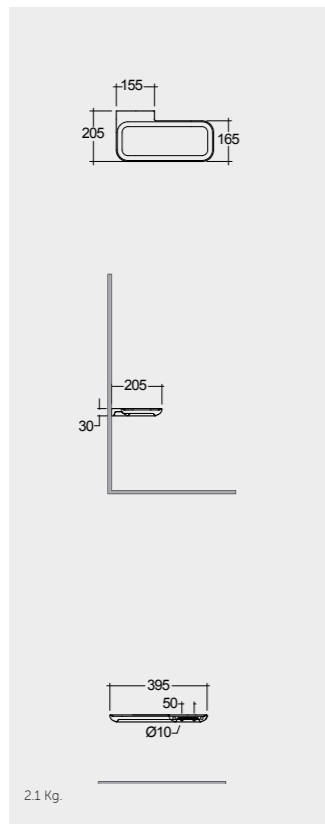

Measurements