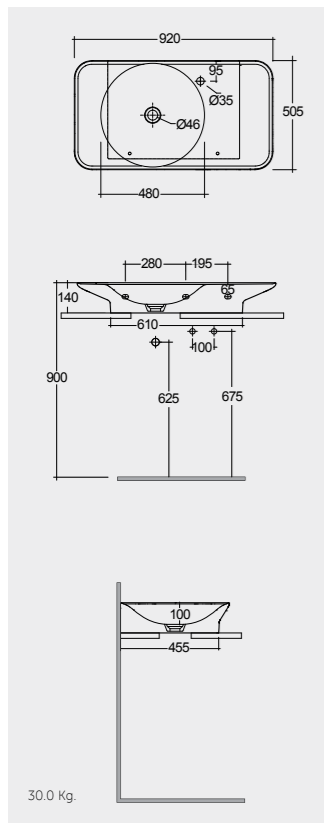

92 CM Right Ledge
VALWB09201AWHA AWH

92 CM Right Ledge
VALWB09201500A 500

92 CM Left Ledge
VALWB09301AWHA AWH

92 CM Left Ledge
VALWB09301500A 500

Matt Finish

Matt Finish

Drain not included

Drain not included

Drain not included

Drain not included

Measurements

Notes

All dimensions in mm tolerance $\pm 5\%$ for below 200mm and $\pm 3\%$ for above 200mm

Models

112 CM Right Ledge
VALWB11201AWHA AWH

112 CM Right Ledge
VALWB11201500A 500