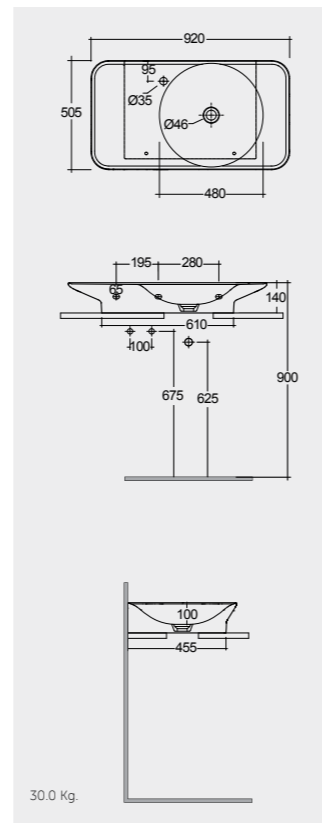

92 CM Right Ledge
VALWB09201AWHA AWH

92 CM Right Ledge
VALWB09201500A 500

92 CM Left Ledge
VALWB09301AWHA AWH

92 CM Left Ledge
VALWB09301500A 500

Matt Finish

Matt Finish

Drain not included

Drain not included

Drain not included

Drain not included

Measurements

Notes

All dimensions in mm tolerance $\pm 5\%$ for below 200mm and $\pm 3\%$ for above 200mm

Models

112 CM Right Ledge
VALWB11201AWHA AWH

112 CM Right Ledge
VALWB11201500A 500