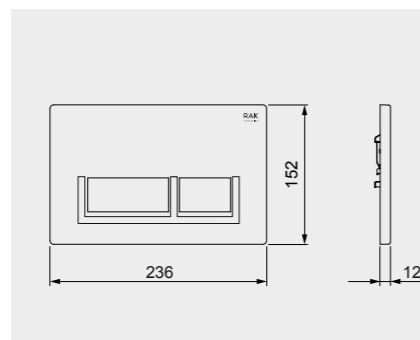

RAK-ECOFIX / ABS PUSH PLATES

White FSRAKPPL003

Chrome FSRAKPPL004

Matt Chrome FSRAKPPL005

White FSRAKPPL006

Chrome FSRAKPPL007

Matt Chrome FSRAKPPL008

White FS04RAKWHRO8C

Chrome FS04RAKCPB8C

Matt Chrome FSRAKPPL001

White FS04RAKWHRE8C

Chrome FSRAKPPL002

Matt Chrome FS04RAKCPM8C