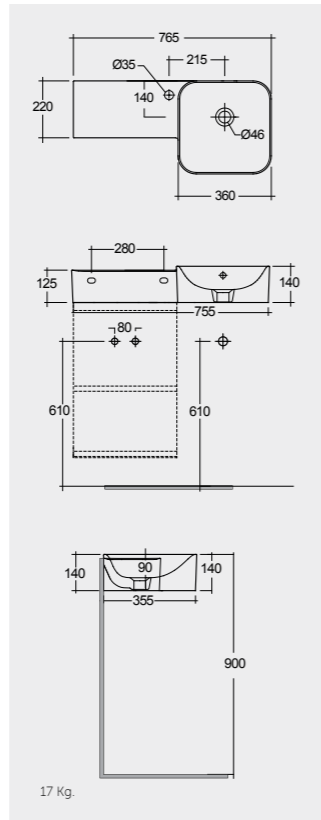

77 CM Left Ledge
PETWB17700AWHA

No Faucet Hole

No Faucet Hole

Measurements

Notes

All dimensions in mm tolerance $\pm 5\%$ for below 200mm and $\pm 3\%$ for above 200mm

JOYWH040PWH

JOYWH040UGY

JOYWH040SOK

JOYWH040EGY

JOYWH040MOK

RAK-PETIT

Models

77 CM Right Ledge
PETWB47701AWHA

77 CM Right Ledge
PETWB47700AWHA

77 CM Left Ledge
PETWB37701AWHA

77 CM Left Ledge
PETWB37700AWHA

No Faucet Hole

No Faucet Hole

Measurements

Notes

All dimensions in mm tolerance $\pm 5\%$ for below 200mm and $\pm 3\%$ for above 200mm

JOYWH040PWH

JOYWH040UGY

JOYWH040SOK

JOYWH040EGY

JOYWH040MOK

Models

W 40 x D 22 x H 60CM
JOYWH040UGY

Measurements

Notes

All dimensions in mm tolerance $\pm 5\%$ for below 200mm and $\pm 3\%$ for above 200mm