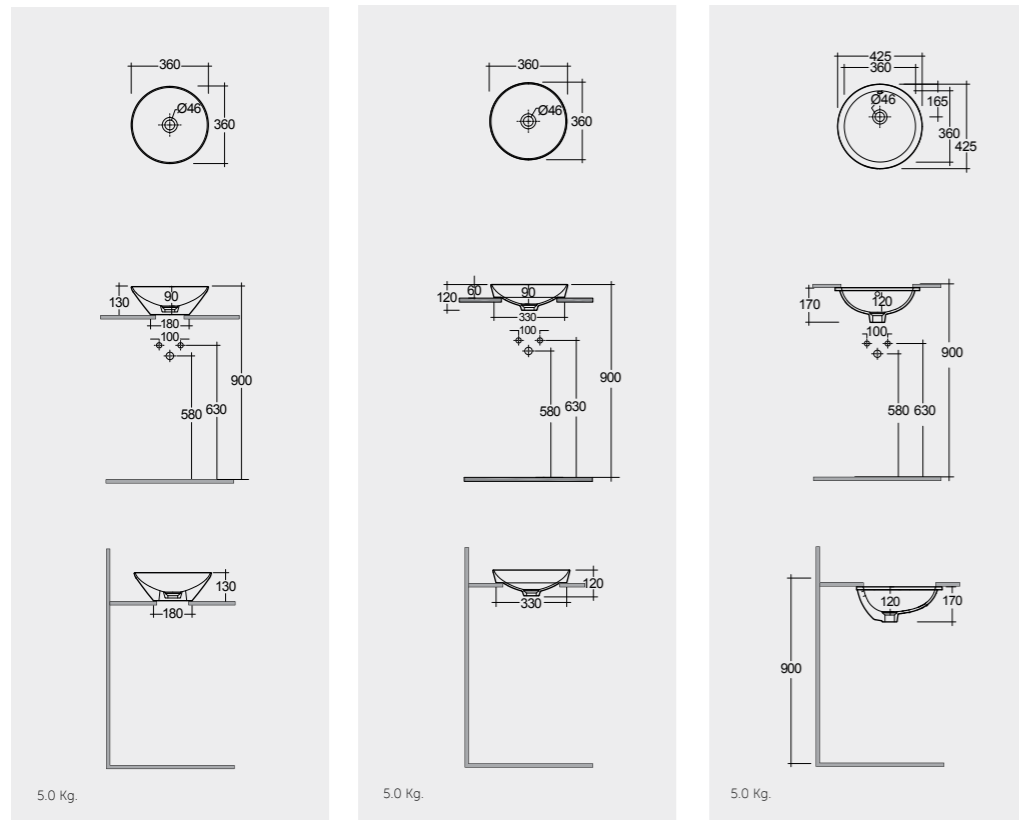

Measurements