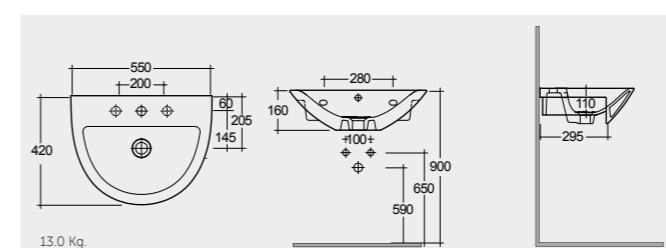

RAK-Compact 55 CM

CO0901AWHA

RAK- Morning 55 CM

MORSR5501AWHA

UNDER COUNTER WASH BASINS

RAK-Cleo 51 CM

OC143AWHA

RAK-Lily 46 CM