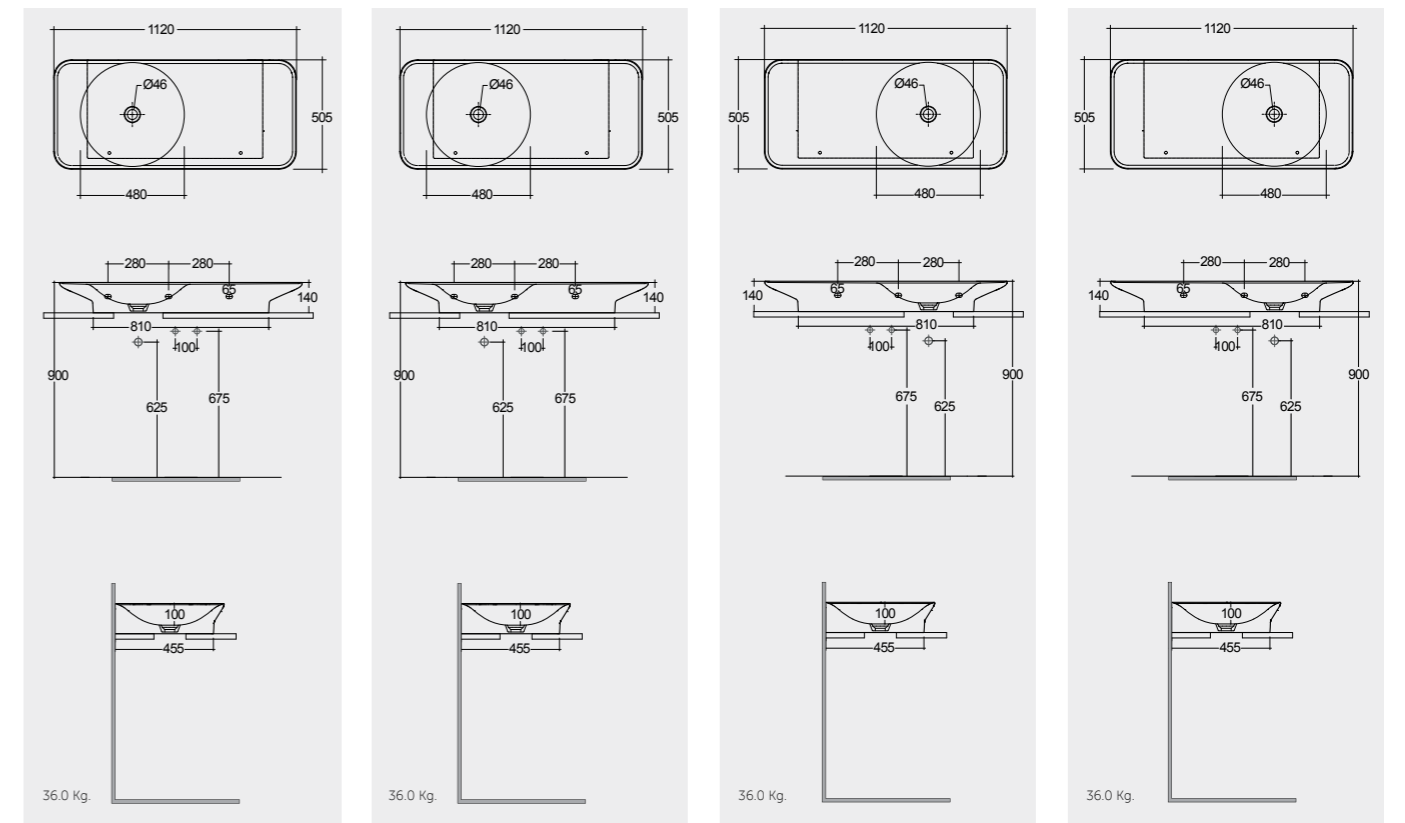

Measurements