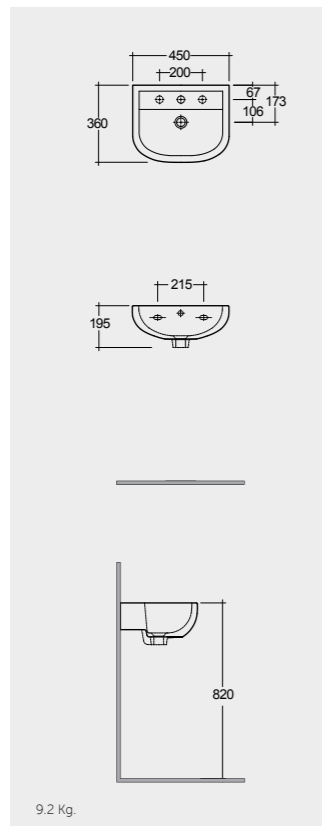

Measurements

Colours available

Colours shown here are as close to actual sanitaryware as printing process will allow
الالوان المبينة هنا قريبة الى الالوان الادوات الصحية الفعلية حسبما تسمح به عملية الطباعة