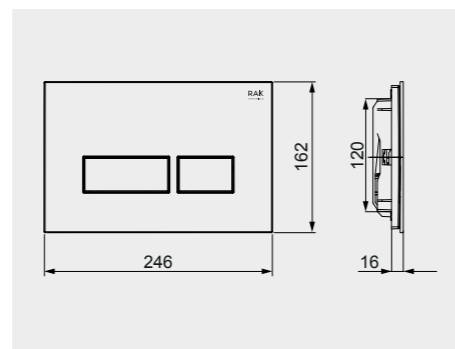

Black
FSRAKPPL012