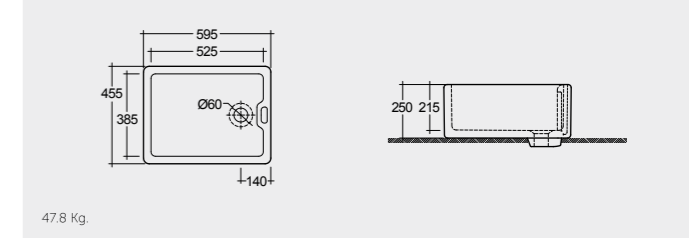

OC84AWHA

30.5 Kg.

Notes

All dimensions in mm tolerance $\pm 5\%$ for below 200mm and $\pm 3\%$ for above 200mm

RAK-Jeneifer 59 CM

OC117AWHA

47.8 Kg.

**TECHNICAL
ACCESSORIES**