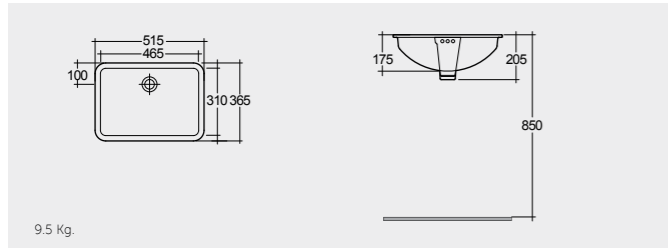

RAK-Compact 55 CM

CO0901AWHA

RAK- Morning 55 CM

MORSR5501AWHA

UNDER COUNTER WASH BASINS

RAK-Cleo 51 CM

OC143AWHA

RAK-Lily 46 CM