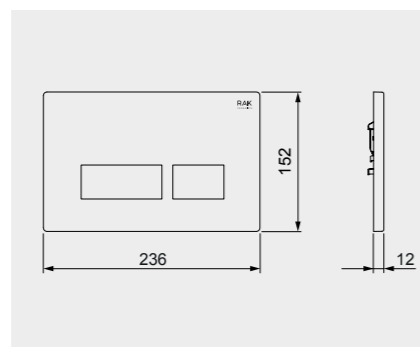

- 500 **FSRAKPPL003500**
- 505 **FSRAKPPL003505**
- 514 **FSRAKPPL003514**
- 503 **FSRAKPPL003503**
- 504 **FSRAKPPL003504**

ROUND

- 500 **FSRAKPPL006500**
- 505 **FSRAKPPL006505**
- 514 **FSRAKPPL006514**
- 503 **FSRAKPPL006503**
- 504 **FSRAKPPL006504**

RECTANGULAR