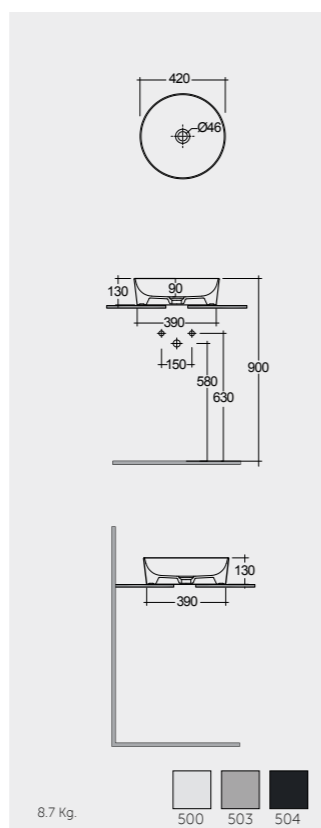

Oval

42 CM
FEECT4200500A

Round

Ceramic Click-Clack Pop-Up Waste
DUO000514A

Ceramic Free-Flow Waste
DUO002514A

Measurements

Notes

All dimensions in mm tolerance $\pm 5\%$ for below 200mm and $\pm 3\%$ for above 200mm