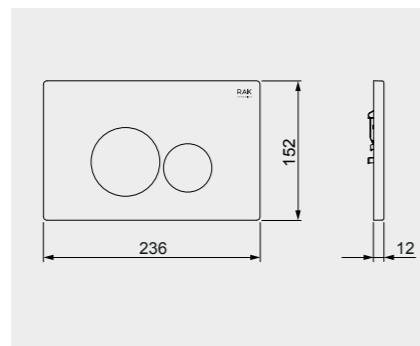

RAK-ECOFIX / ABS MATT PUSH PLATES