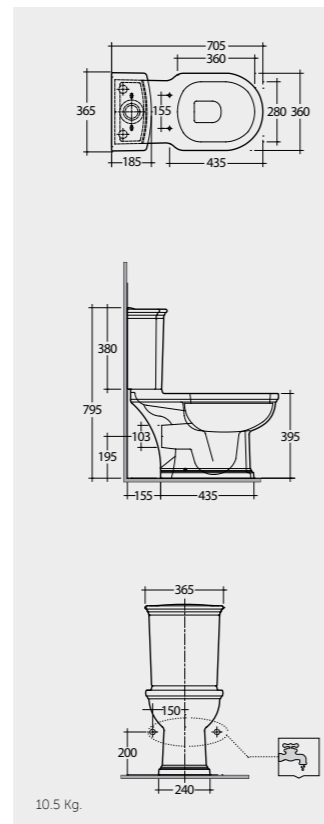

Back Open
With Push Button

70 CM
WT03AWHA
WT22AWHA

Back Open
With Front Lever

Measurements

12.0 Kg.
11.0 kg.

25.6 Kg.
10.5 kg.

10.5 Kg.

25.6 Kg.
10.5 kg.