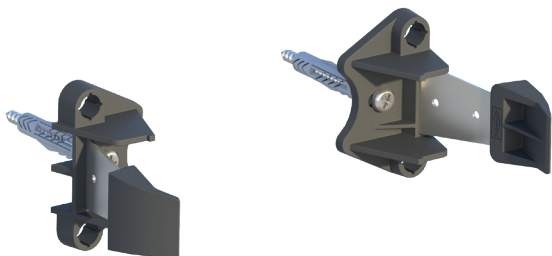

Water Saving

Easy Cleaning

Silent

Hygienic

No ledges or rim

Rimless

No Lateral Holes

FOR BACK TO WALL AND FREE STANDING

FOR WALL HUNG

Hidden fixation systems

Our wall hung and back to wall products are benefitting of the collaboration with Fischer Group, one of the industry leaders. The use of the most innovative Fischer fixing systems, is allowing us design freedom on the ceramic, better aesthetics and more safety for the installer.

The Hidden Fixation System is comfortable and time saving, in fact one-man installation is made possible by the clip system that keeps the ceramic held up during the installation.

 60 CM
SENCT6000AWHA

 52 CM
SENWC1346AWHA