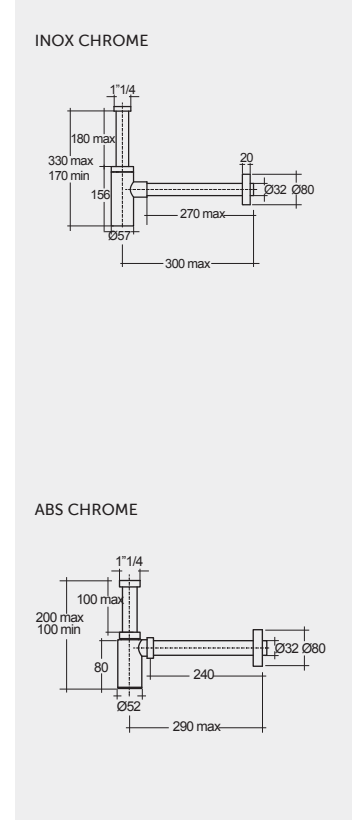

Note | Nota | Remarque | Notas | Hinweis | Примечание

All dimensions in mm tolerance $\pm 5\%$ for below 200mm and $\pm 3\%$ for above 200mm | Tutte le dimensioni hanno una tolleranza di $\pm 5\%$ mm al di sotto dei 200mm e di $\pm 3\%$ mm al di sopra dei 200mm | Toutes les dimensions en mm tolérance $\pm 5\%$ pour moins de 200mm et $\pm 3\%$ pour plus de 200mm | Todas las medidas en mm con tolerancia de 5% para menos de 200mm y 3% para más de 200mm | Alle Abmessungen in mm, Toleranz $\pm 5\%$ für unter 200mm, und $\pm 3\%$ für über 200mm | Все размеры указаны в мм, погрешность $\pm 5\%$ ниже 200 мм и $\pm 3\%$ выше 200 мм