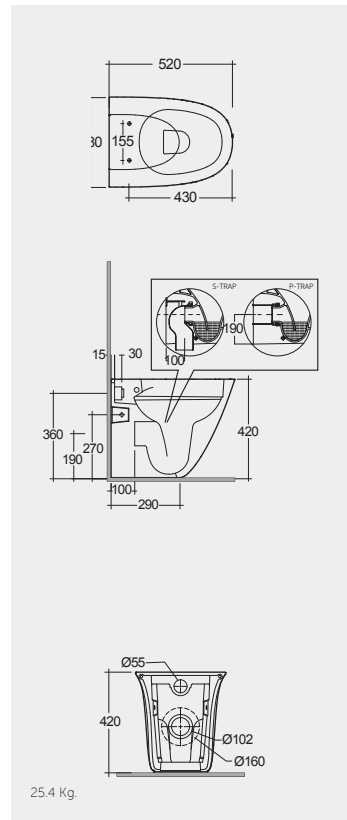

Urea RAK-Sensation
SENSC3901WH
Urea RAK-Sensation
SENSC3900WH