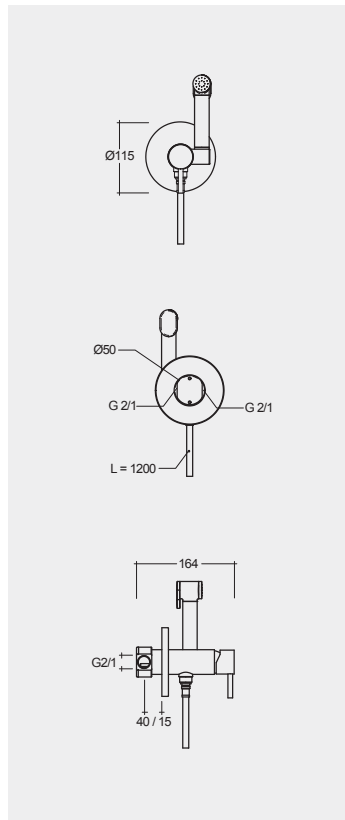

Urea RAK-Sensation
SENSC3901WH

Urea RAK-Sensation
SENSC3900WH