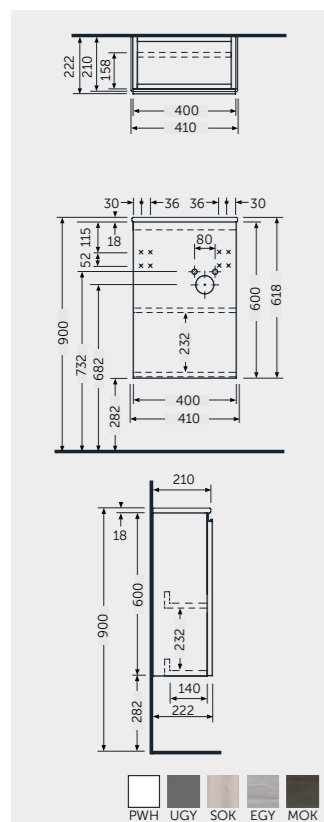

Measurements