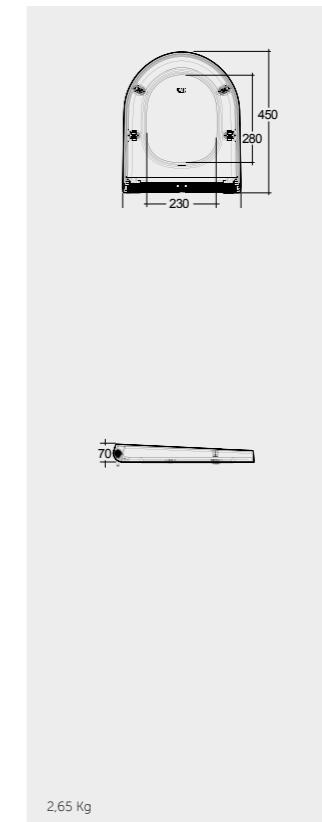

Measurements

Compatible with 6/3L dual flushing, 4,5/3L dual flushing, in accordance with en997 - type 1.

Note

All dimensions in mm tolerance $\pm 5\%$ for below 200mm and $\pm 3\%$ for above 200mm