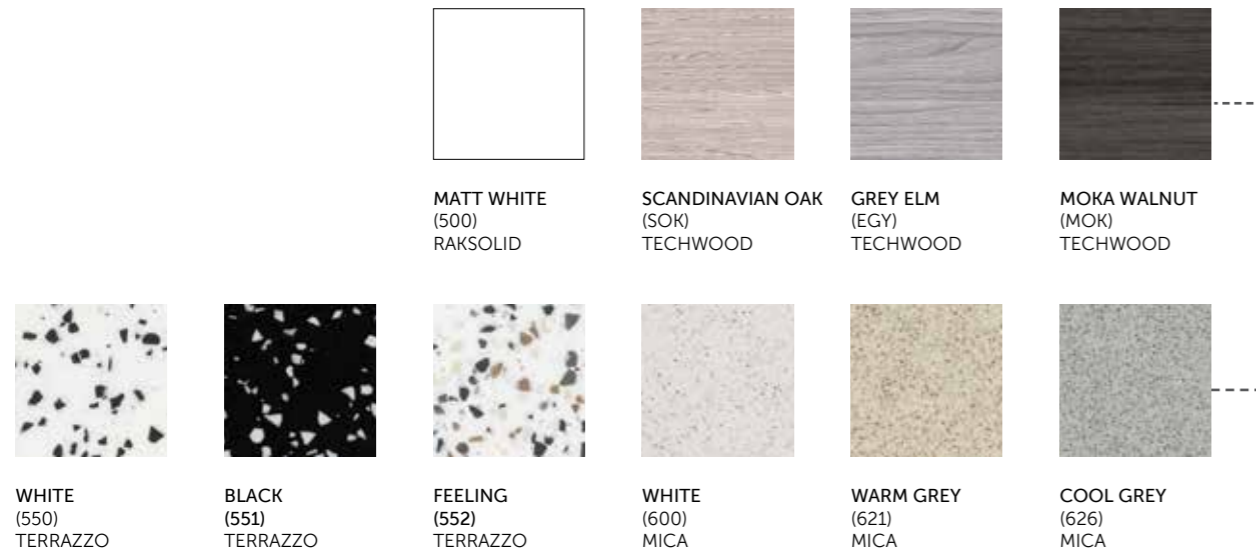

RAK-PLANO COLOURS AND FINISHES

RAK
CERAMICS

RAK
CERAMICS

MATT WHITE
(500)
(RAKSOLID)

SCANDINAVIAN OAK
(SOK)
(TECHWOOD)

RAK
CERAMICS

RAK
CERAMICS

GREY ELM
(EGY)
(TECHWOOD)