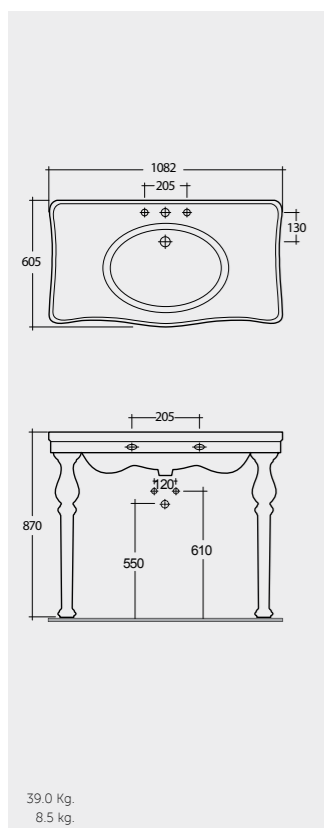

Measurements

Colours available

Colours shown here are as close to actual sanitaryware as printing process will allow