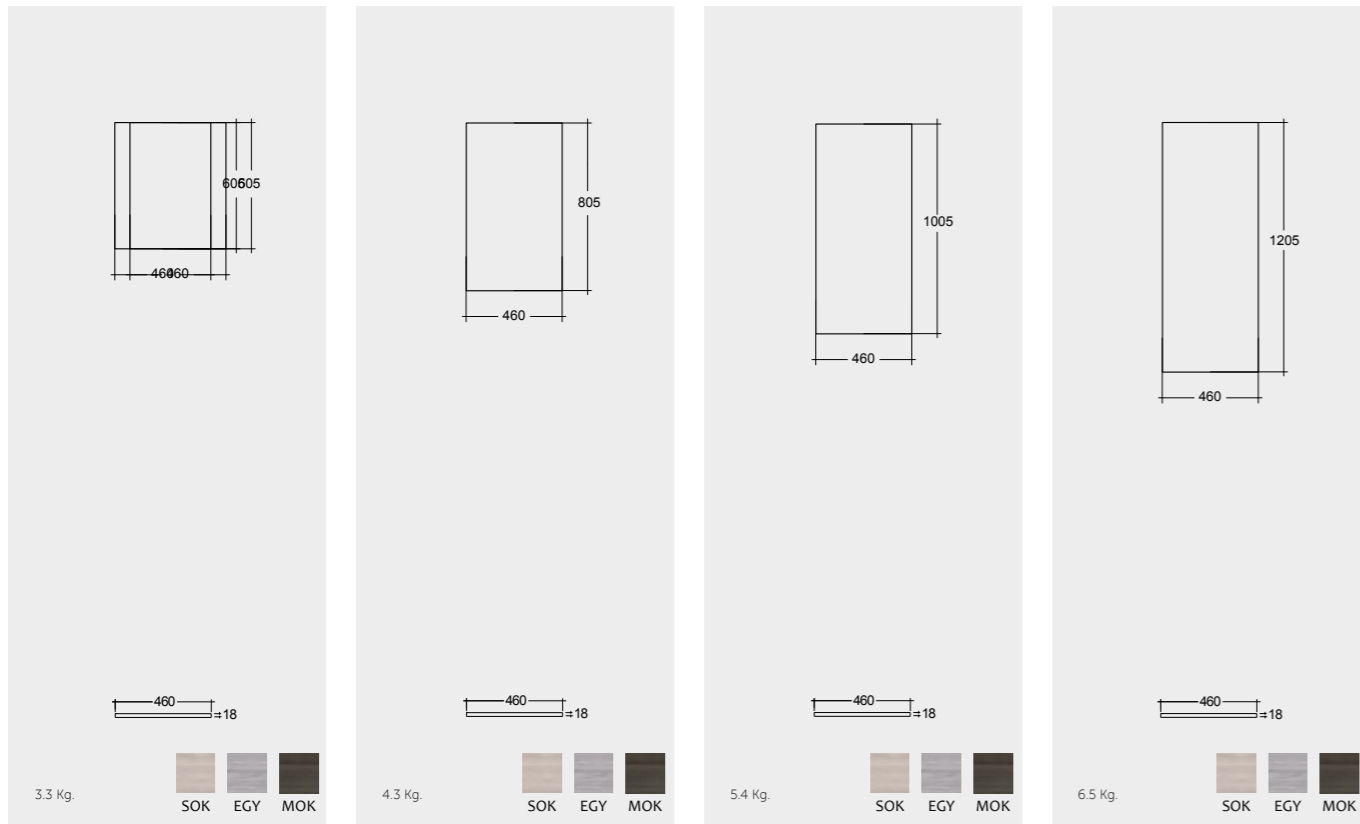

RAK-PLANO SURFACES IN TECHWOOD

Measurements

Measurements

Notes

All dimensions in mm tolerance $\pm 5\%$ for below 200mm and $\pm 3\%$ for above 200mm