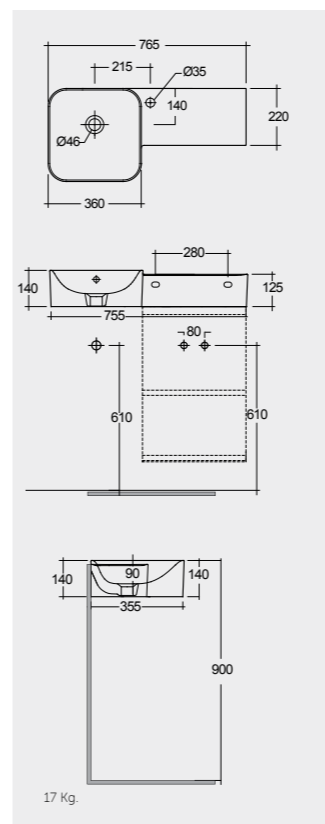

Measurements