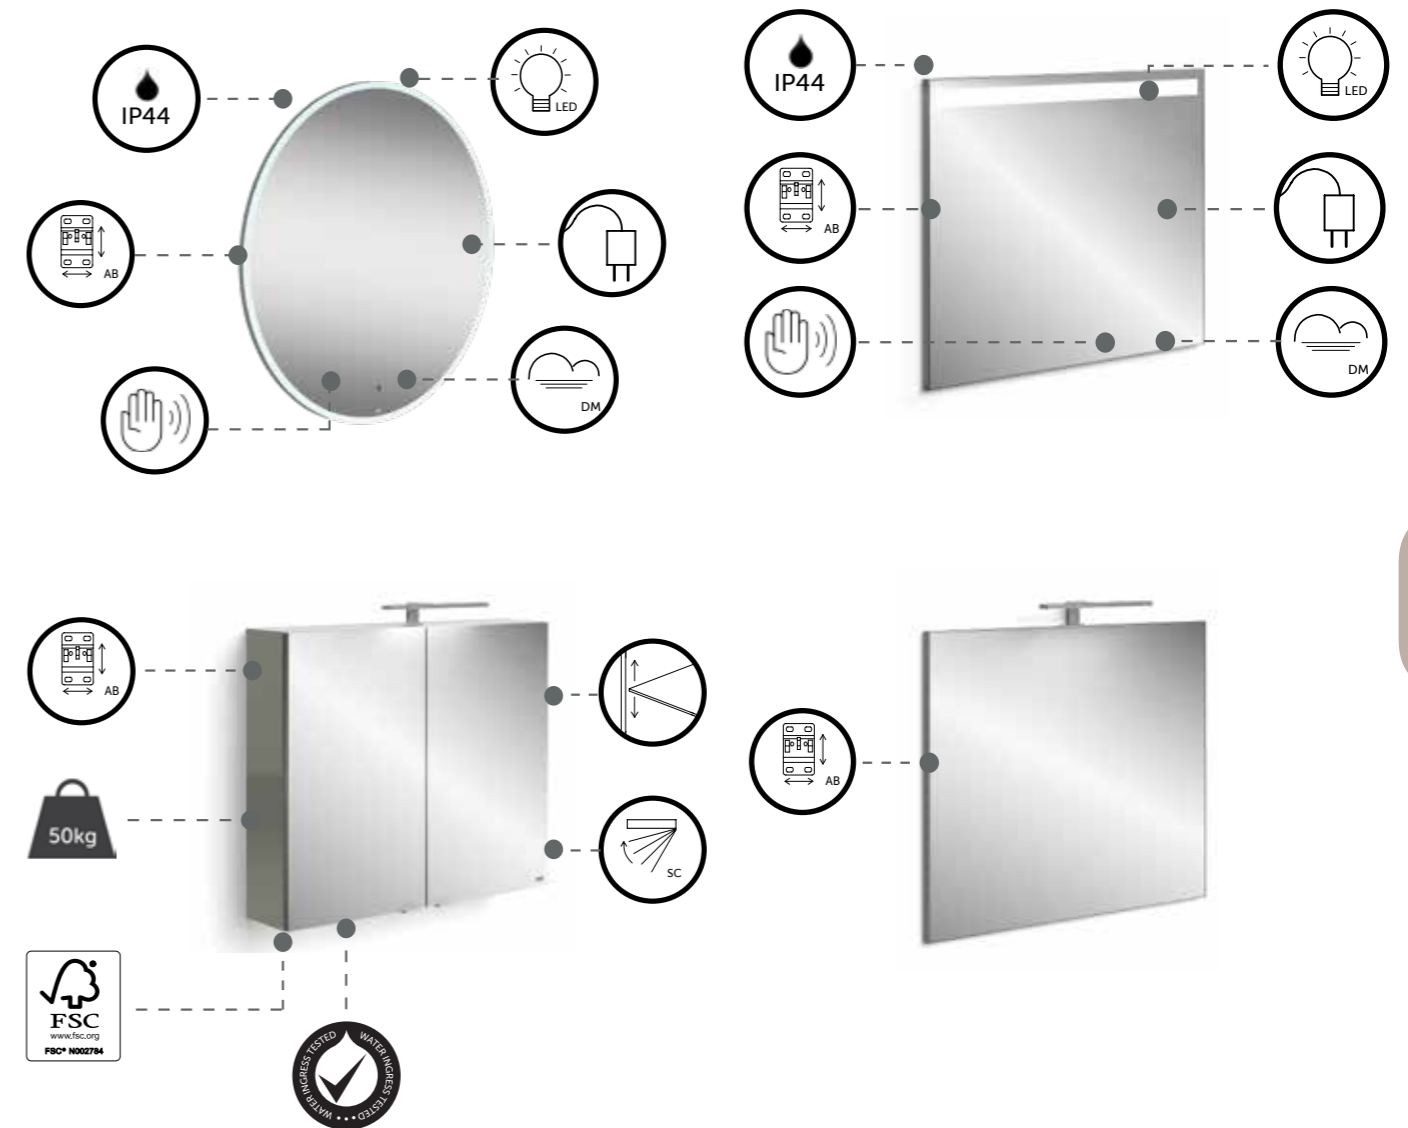

 WITHSTANDING HEAVY LOADS 150KG

 J-PULL FRONTALS

 FULL EXTRACTION DRAWERS

 SOFT CLOSE DRAWER RUNNERS

 SOFT CLOSE HINGES

 ADJUSTABLE GLASS SHELVING

 ADJUSTABLE BRACKETS

PRODUCT BENEFITS

MIRRORS

 MAINS POWERED

 DE-MISTER

 TOUCHLESS ACTIVATION

 MOTION SENSOR

 USB RECHARGEABLE

 REVERSIBLE

 LED LIGHT