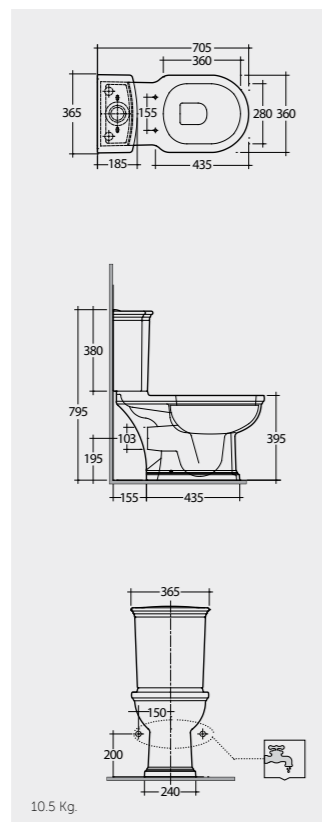

Back Open
With Push Button

70 CM
WT03AWHA
WT22AWHA

Back Open
With Front Lever

70 CM
WT11AWHA
WT22AWHA

Back Open
With Front Lever

Measurements

- Lacquered Polyester RAK-Washington WTSC3901503
- ABS RAK-Washington JM05DSCQRAWHA
- Urea RAK-Compact YFG173A