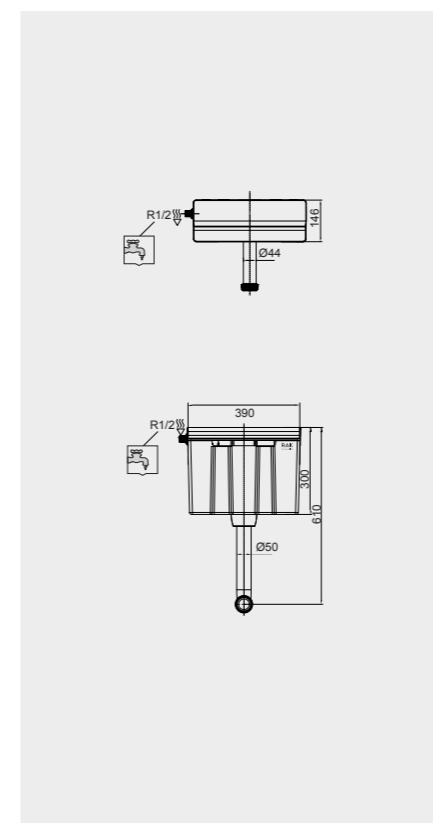

Measurements