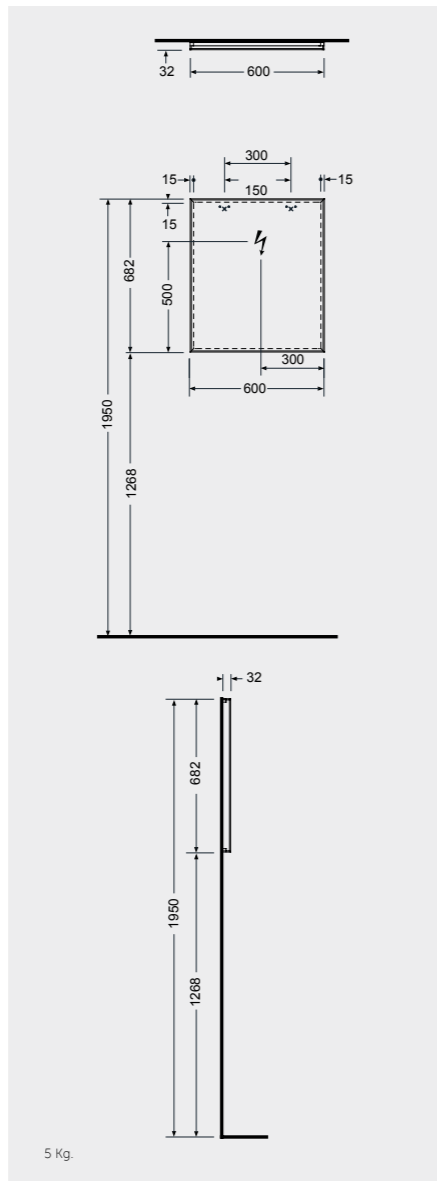

Measurements

MIRRORS

W 100 x D 2 x H 68CM
JOYMR10068STD

W 120 x D 2 x H 68CM
JOYMR12068STD

ABS: JOYTB6000CR1
Cool Light 6000K
450 Lumens

Measurements

BATHTUBS

RAKSOLID: DESIGN AND FUNCTIONALITY