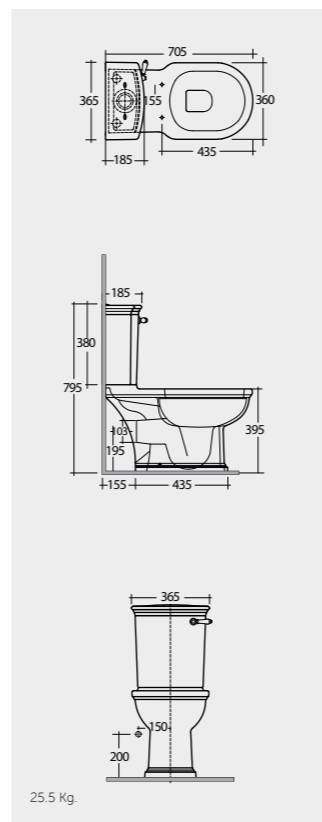

- Lacquered Polyester RAK-Washington WTSC3901503
- ABS RAK-Washington JM05DSCQRAWHA
- Urea RAK-Compact YFG173A