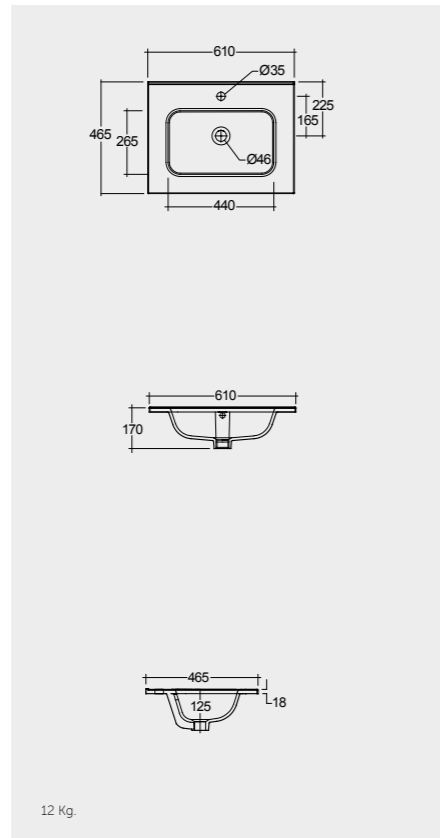

WASH BASINS FOR FURNITURE

DROP IN WASH BASINS

41 x 22CM
JOYWB4106AWHA

61 x 46CM
JOYDI06101WH

81 x 46CM
JOYDI08101WH

Measurements

Notes

All dimensions in mm tolerance $\pm 5\%$ for below 200mm
and $\pm 3\%$ for above 200mm