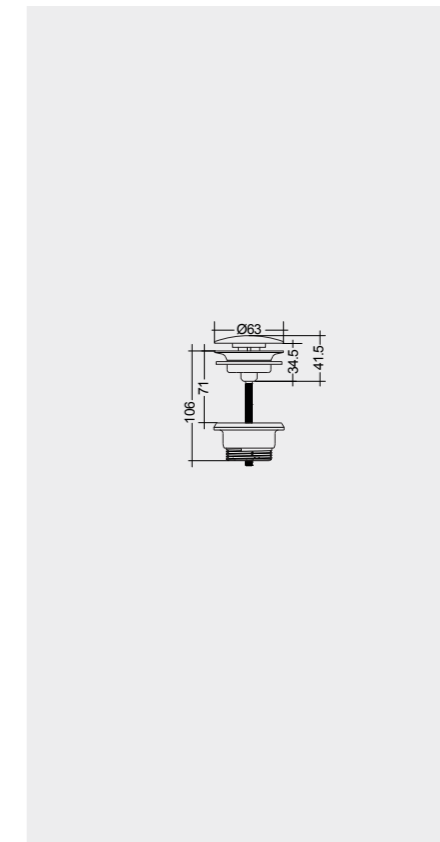

Measurements

FOR VANITY (RAK-JOY)
PP WHITE : BTRWBPPR021
Inspectionable