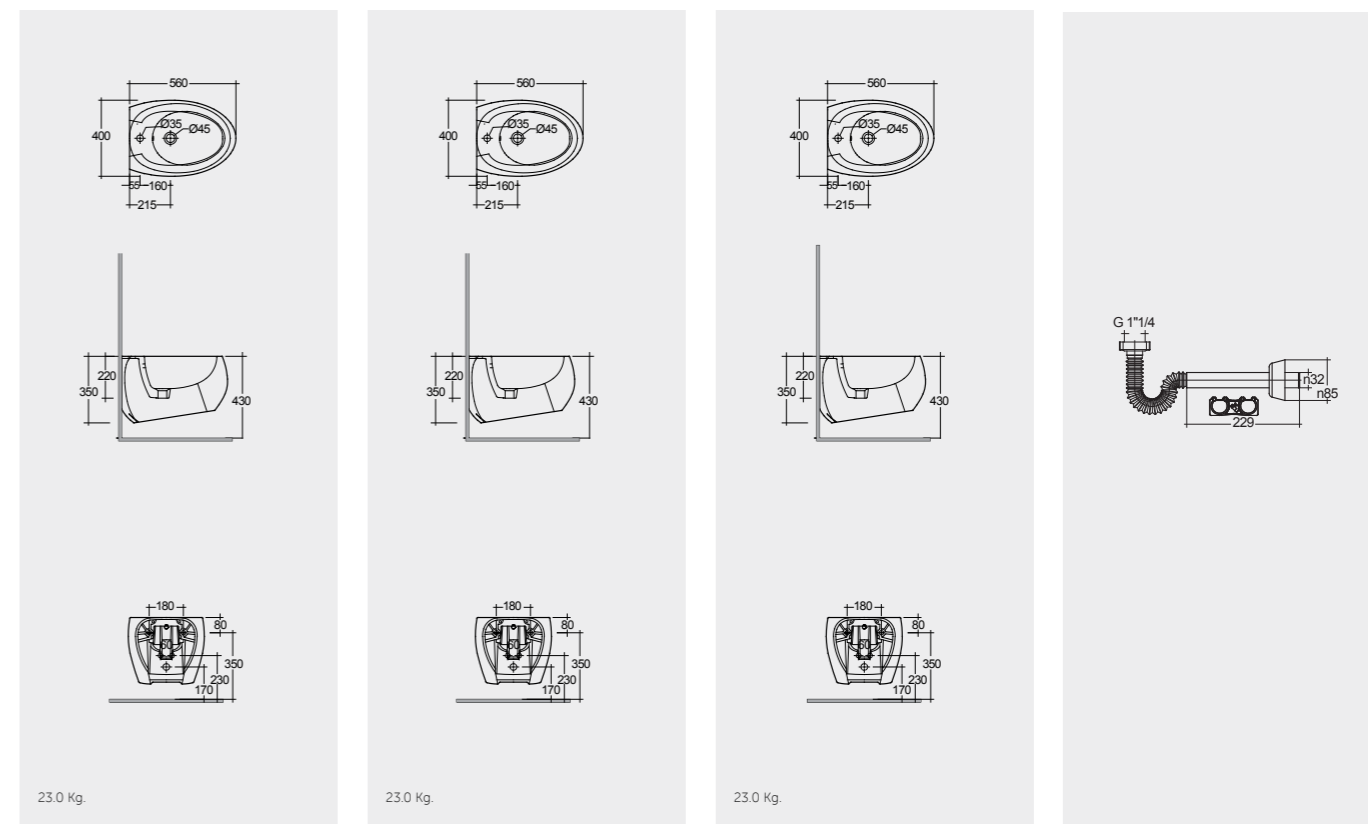

Measurements

Notes

All dimensions in mm tolerance $\pm 5\%$ for below 200mm and $\pm 3\%$ for above 200mm