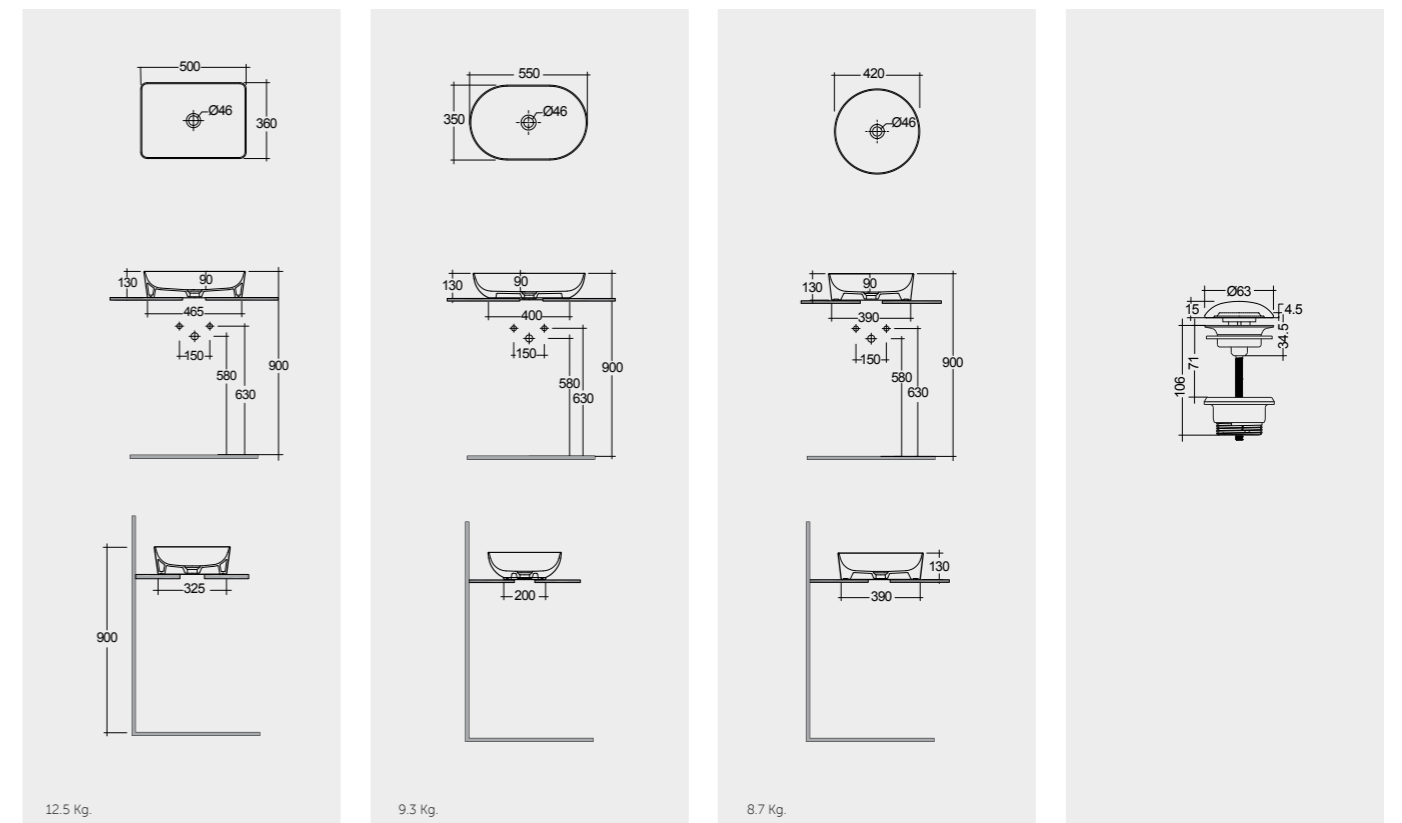

Measurements

Notes

All dimensions in mm tolerance $\pm 5\%$ for below 200mm and $\pm 3\%$ for above 200mm