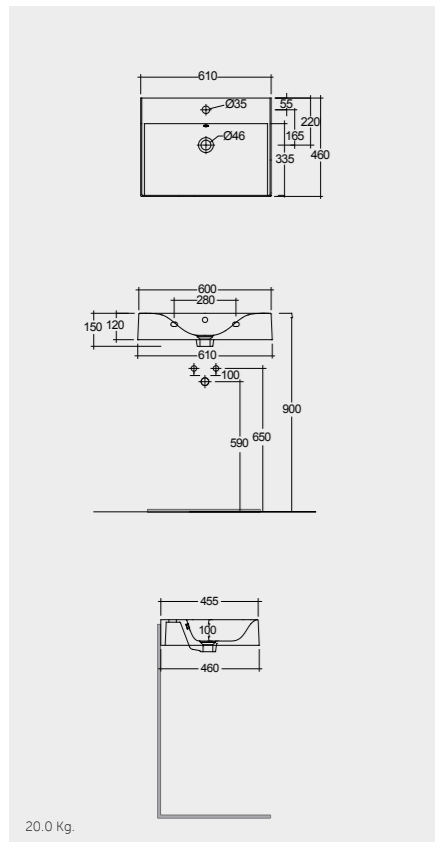

Measurements

Notes

All dimensions in mm tolerance $\pm 5\%$ for below 200mm
and $\pm 3\%$ for above 200mm