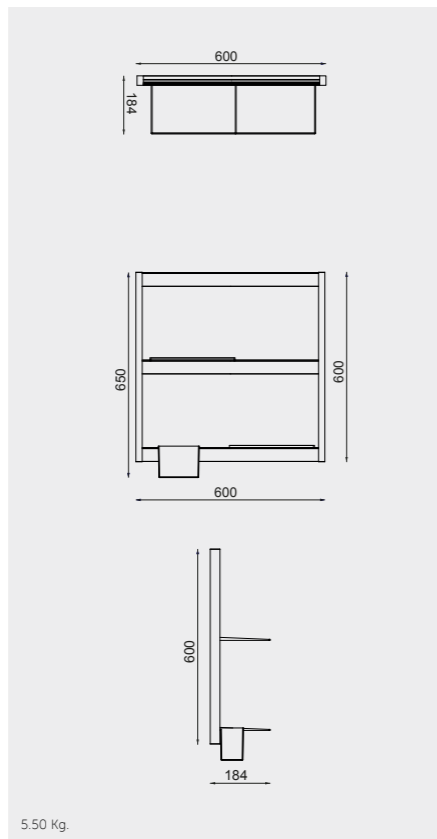

5.50 Kg.

504