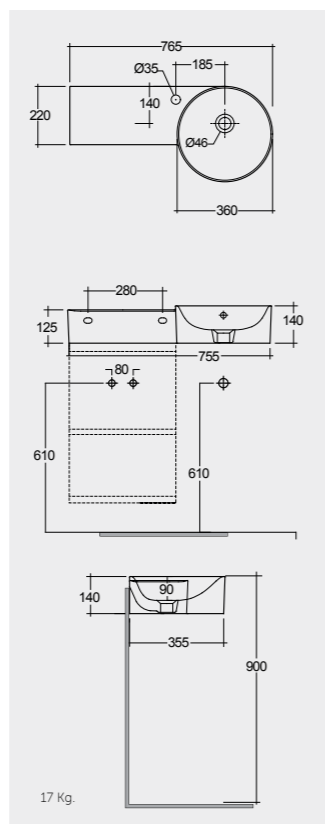

77 CM Right Ledge
PETWB27700AWHA

77 CM Left Ledge
PETWB17701AWHA

77 CM Left Ledge
PETWB17700AWHA

No Faucet Hole

No Faucet Hole

Measurements

Notes

All dimensions in mm tolerance $\pm 5\%$ for below 200mm and $\pm 3\%$ for above 200mm