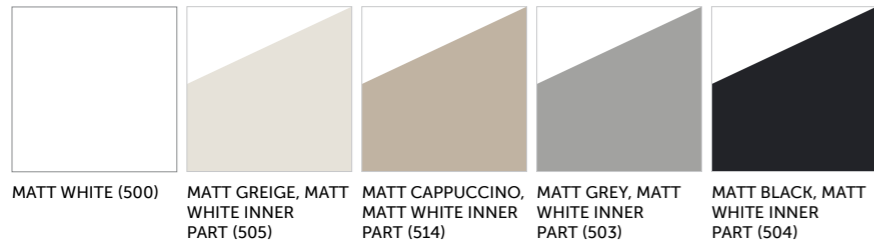

RAKSOLID FOR BATHTUBS PAGE 403