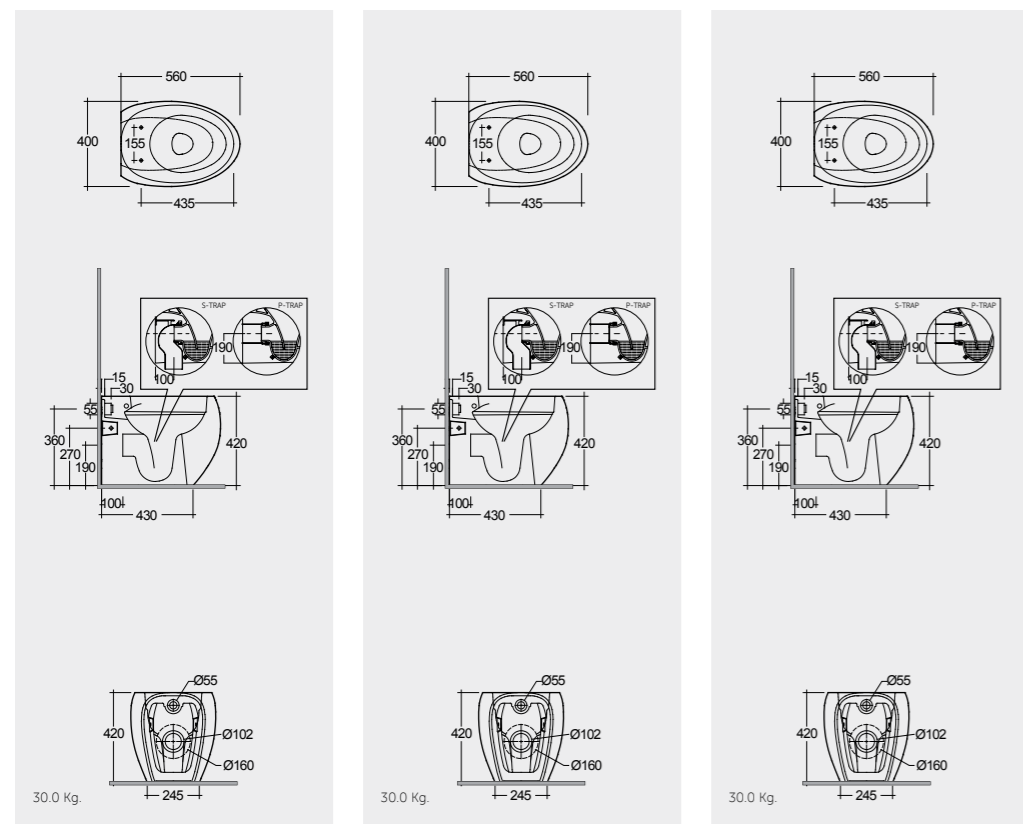

Measurements

Urea RAK-Cloud CLOSC3901WH
Urea RAK-Cloud CLOSC3901500
Urea RAK-Cloud CLOSC3901504

Compatible with 6/3L dual flushing, 4,5/3L dual flushing, in accordance with en997 - type 1.