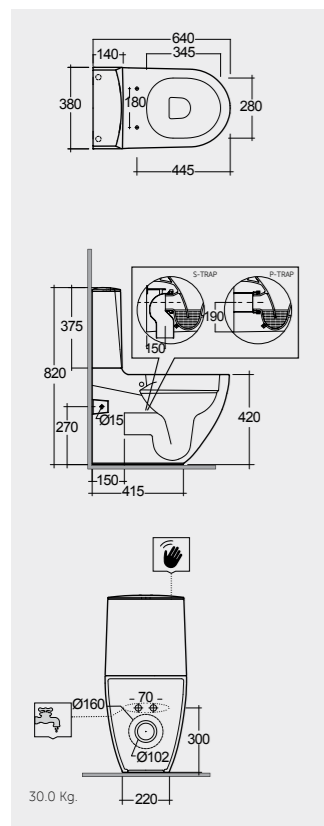

Measurements

Urea RAK-Des
DESSC3901WH