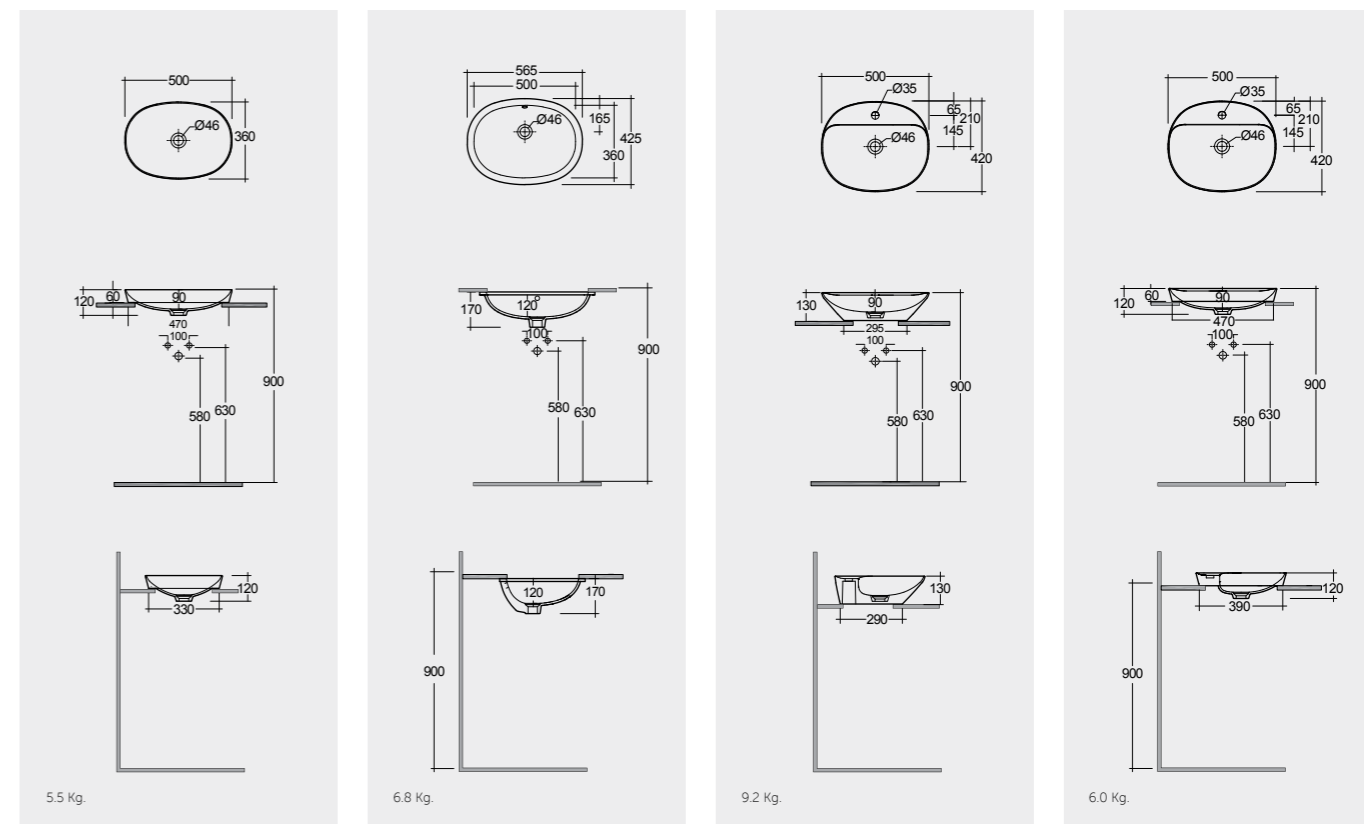

With Overflow

Measurements