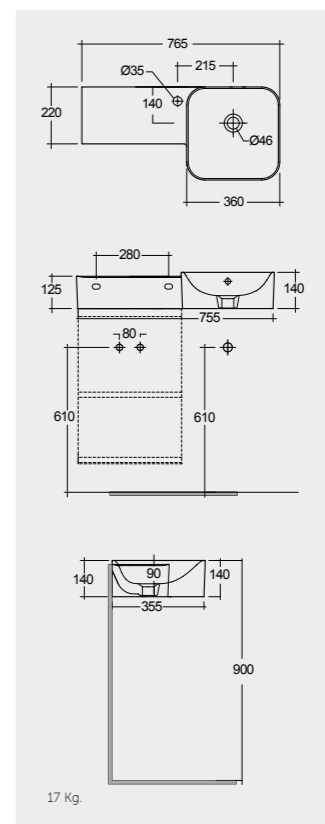

Measurements