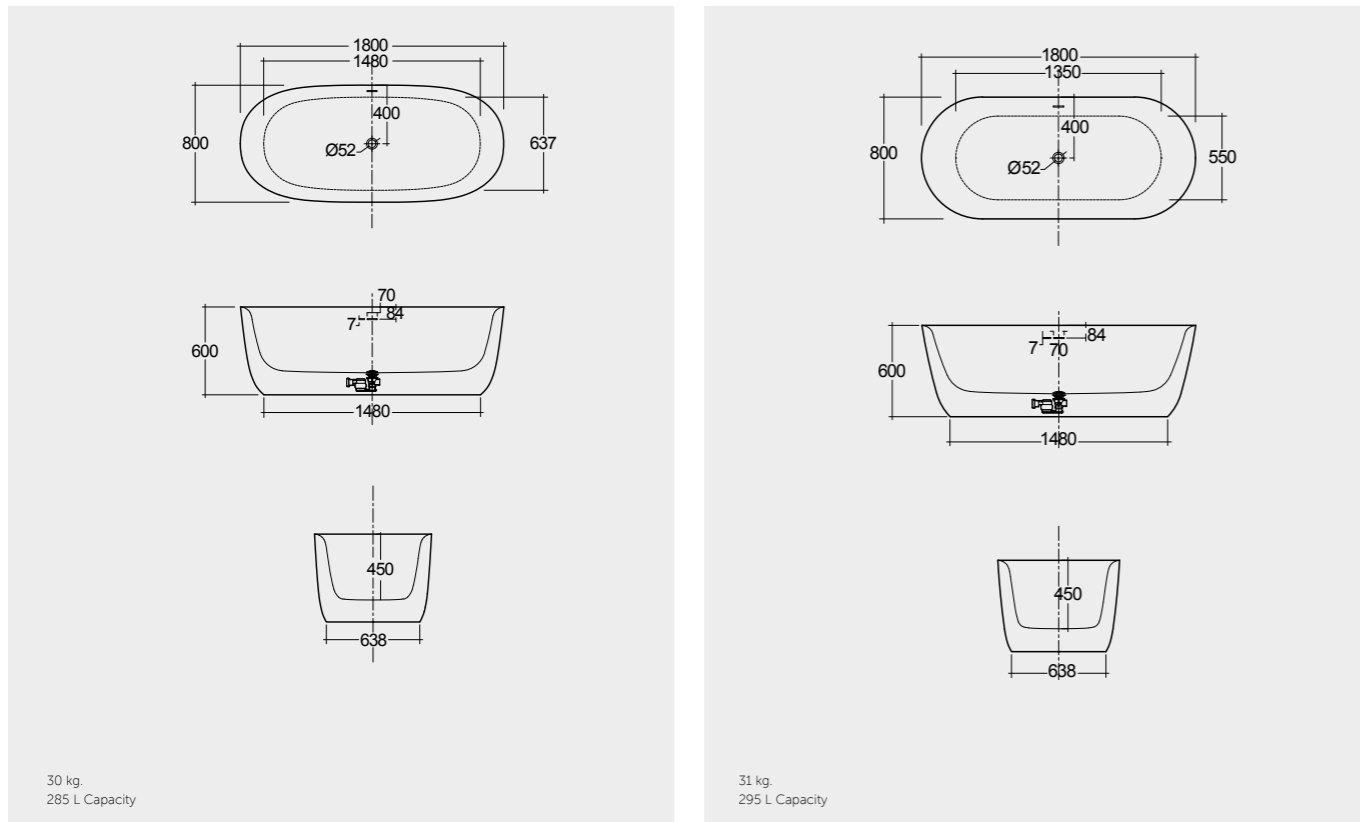

RAK-CONTOUR

Models

180x80 CM (oval)
CONBT118080AWHA

Drain & Metal Feet Included

180x80 CM (round)
CONBT218080AWHA

Drain & Metal Feet Included

Measurements

Notes