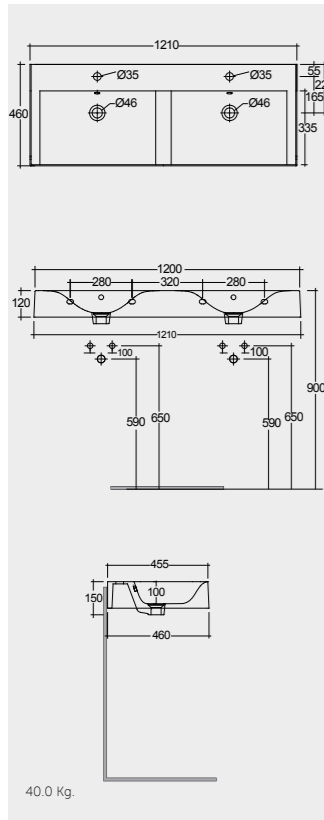

Measurements

Colours available

Colours shown here are as close to actual sanitaryware as printing process will allow