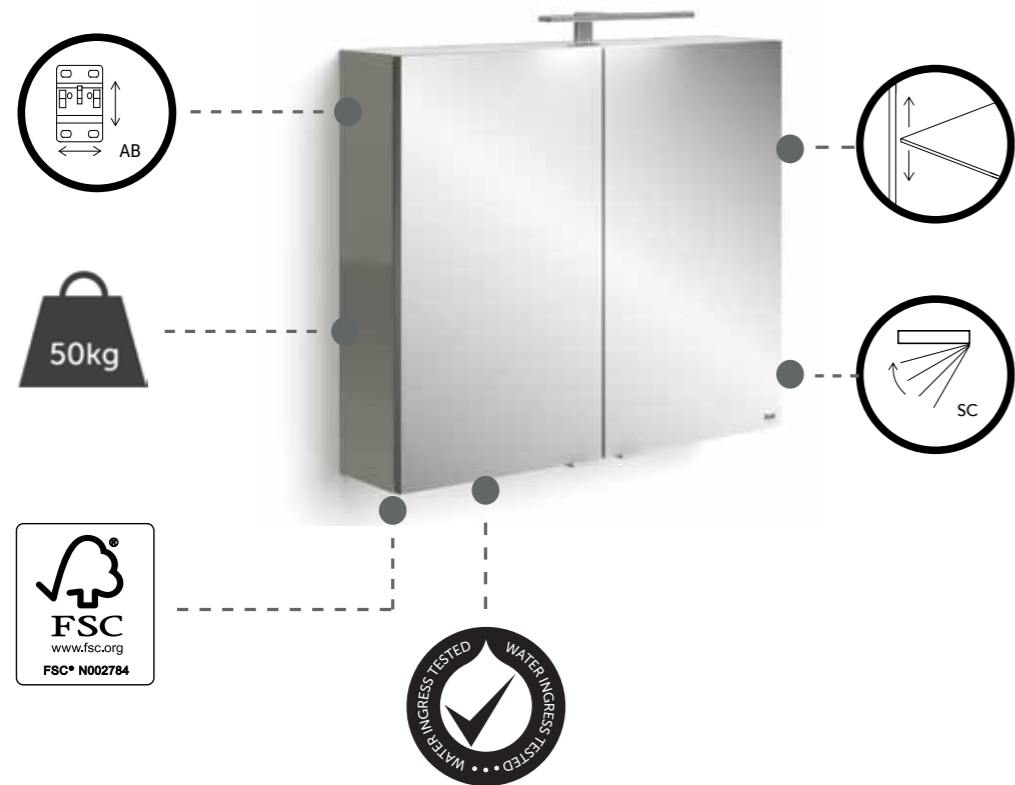

FSC® CERTIFICATION
WOODEN MATERIALS ARE FSC CERTIFIED.

WATER RESISTANT

WITHSTANDING HEAVY LOADS 50KG

WITHSTANDING HEAVY LOADS 150KG

J-PULL FRONTALS

MAINS POWERED

DE-MISTER

TOUCHLESS ACTIVATION

FULL EXTRACTION DRAWERS

SOFT CLOSE DRAWER RUNNERS

SOFT CLOSE HINGES

ADJUSTABLE GLASS SHELVING

ADJUSTABLE BRACKETS

LED LIGHT

USB RECHARGEABLE

IP44