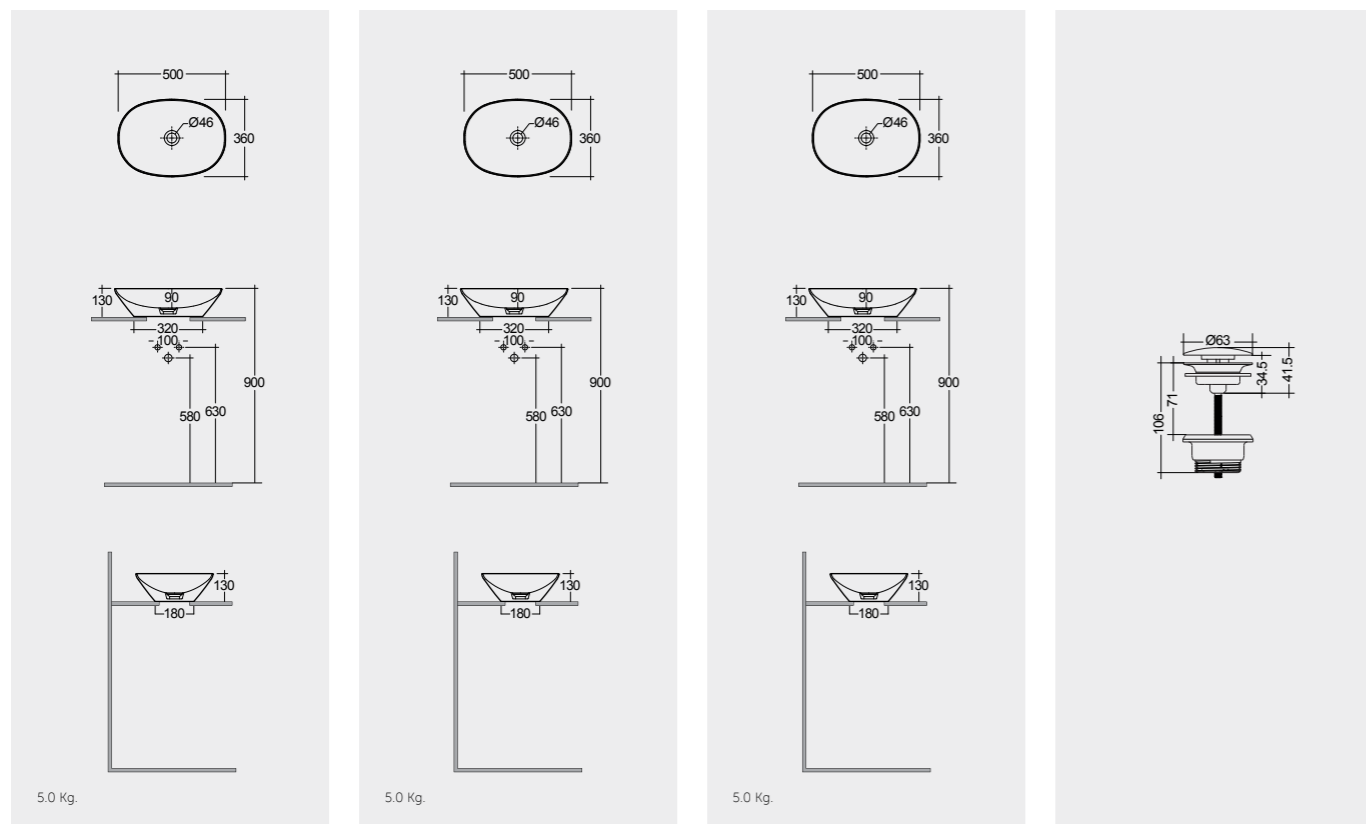

Measurements