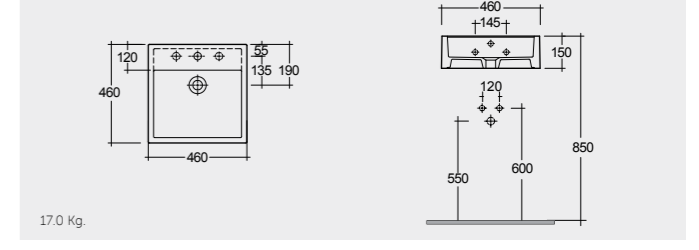

SENCT6000AWHA

CLOAKROOM WASH BASINS

RAK-Square Sink (Patrizia) 51 CM

OC97AWHA

RAK-Nova Sink 46 CM

OC116AWHA

RAK-Tasha 32 CM

OC146AWHA