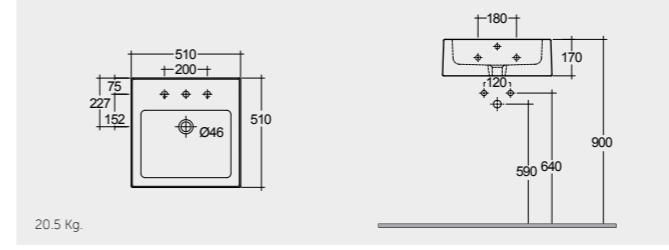

SENCT6000AWHA

CLOAKROOM WASH BASINS

RAK-Square Sink (Patrizia) 51 CM

OC97AWHA

RAK-Nova Sink 46 CM

OC116AWHA

RAK-Tasha 32 CM

OC146AWHA