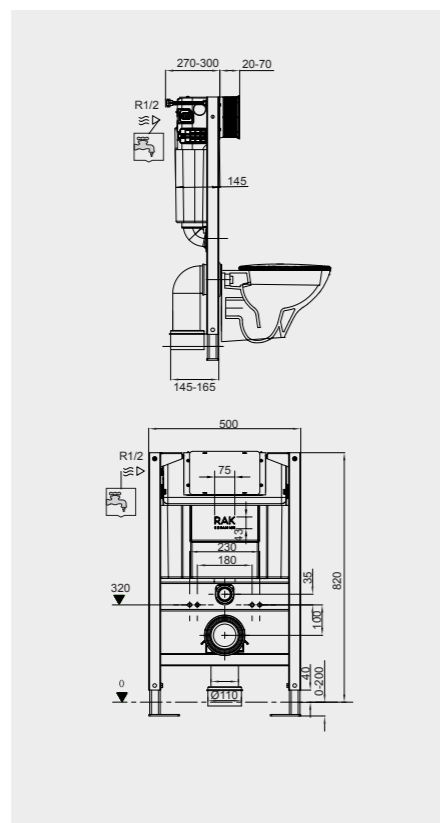

Measurements