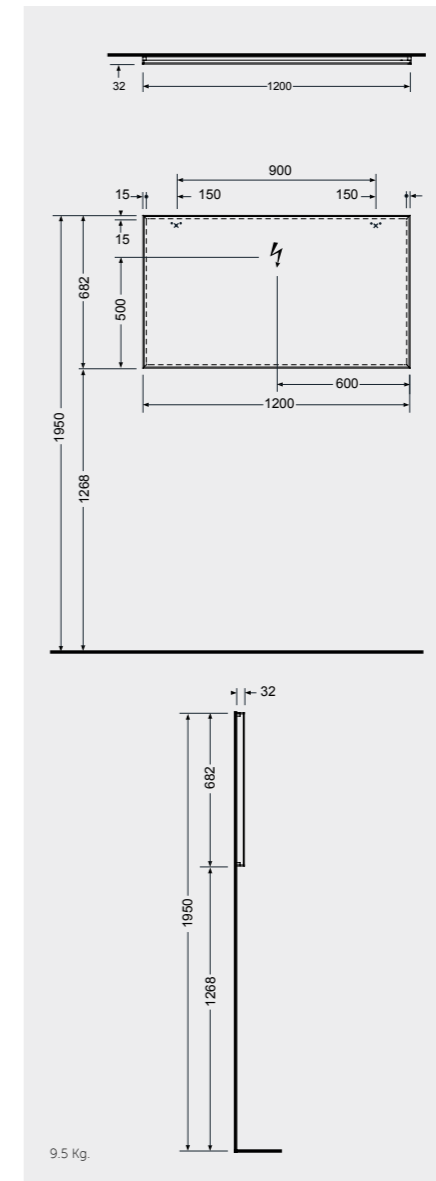

Measurements

MIRRORS

W 100 x D 2 x H 68CM
JOYMR10068STD

W 120 x D 2 x H 68CM
JOYMR12068STD

ABS: JOYTB6000CR1
Cool Light 6000K
450 Lumens

Measurements

BATHTUBS

RAKSOLID: DESIGN AND FUNCTIONALITY