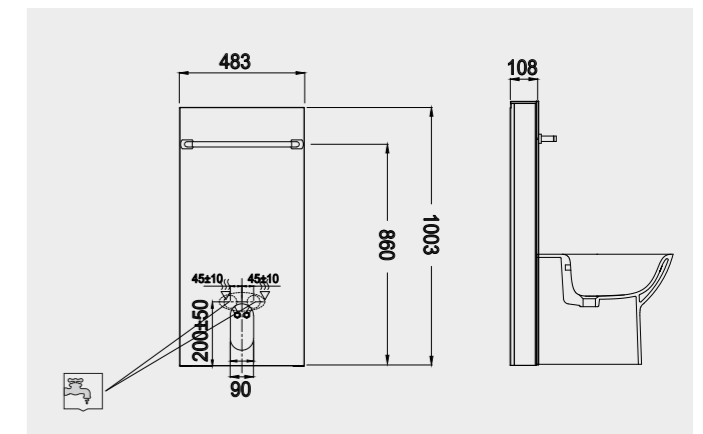

Measurements

Suitable (BTW) Models for Floor Standing Cabinet Cistern :

- RAK-Caroline - P trap
- RAK-Compact - P trap
- RAK-Florence - P trap
- RAK-Karla - P trap
- RAK-Metropolitan Deluxe - P trap
- RAK-Moon - P trap
- RAK-Morning - P trap
- RAK-Opulence - P trap
- RAK-One - P trap
- RAK-Orient - P trap
- RAK-Orient - P trap
- RAK-Resort - P trap
- RAK-Series 600 - P trap
- RAK-Summit - P trap
- RAK-Venice - P trap
- RAK-Venice - P trap