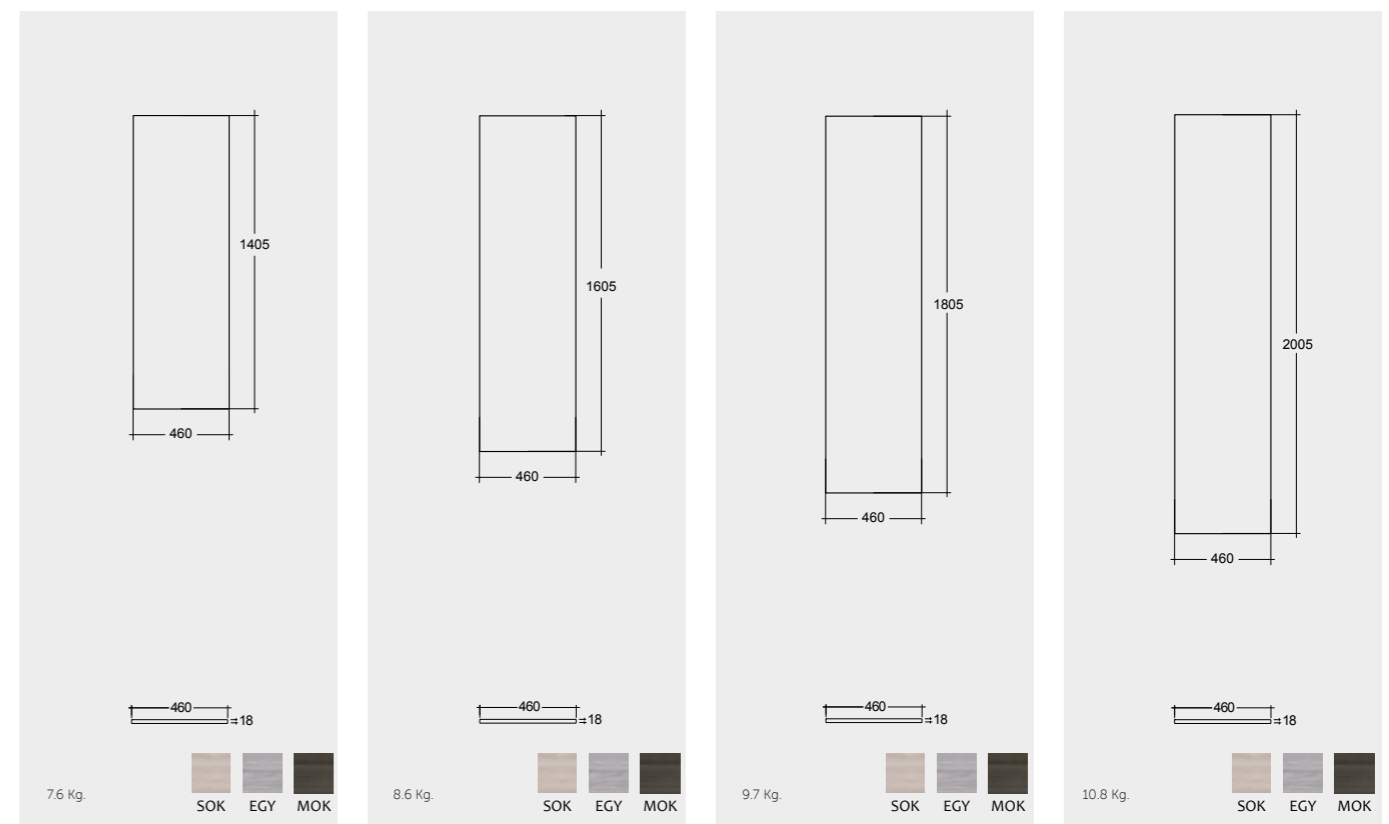

Measurements

Notes

All dimensions in mm tolerance $\pm 5\%$ for below 200mm and $\pm 3\%$ for above 200mm