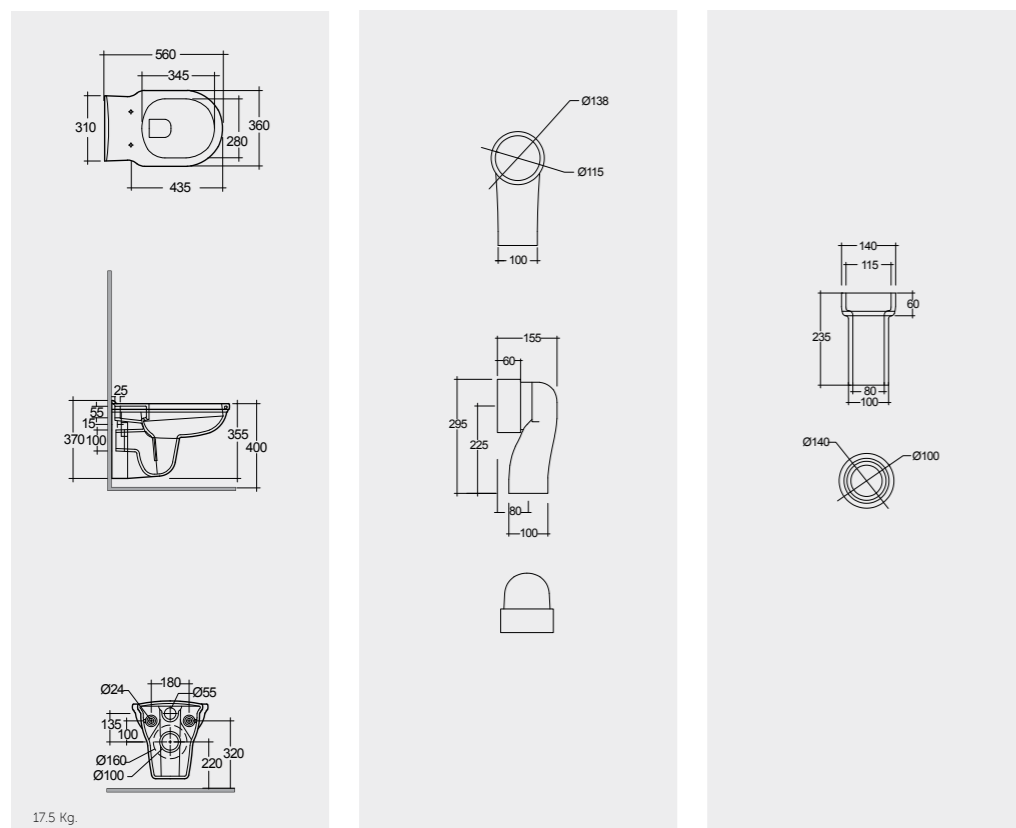

Models

Rimless

56 CM
WT20AWHA

CERAMIC TRAP
WTCERS201AWHA
WTDR4500AWHA

CERAMIC TRAP
WTCERP202AWHA
WTDR4500AWHA

Measurements

- Lacquered Polyester RAK-Washington
WTSC3901503
- ABS RAK-Washington
JM05DSCQRAWHA
- Urea RAK-Compact
YFG173A