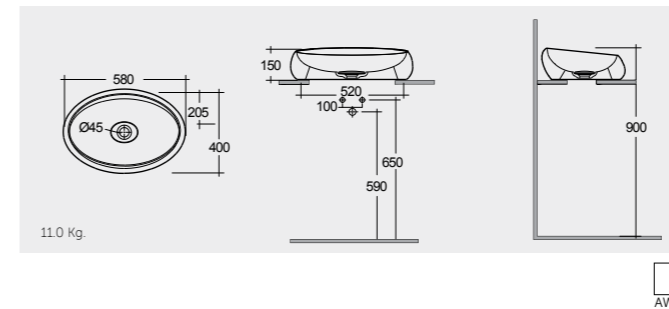

RAK- Valet 64 CM

VALCT6400500A Matt Finish Drain not included

RAK-Cloud 58 CM

CLOCT6000AWHA Drain Not Included
Drain Cover: CLOAC4400AWHA

RAK-Cloud 58 CM

CLOCT6000500A Drain Not Included
Drain Cover: CLOAC4400500A