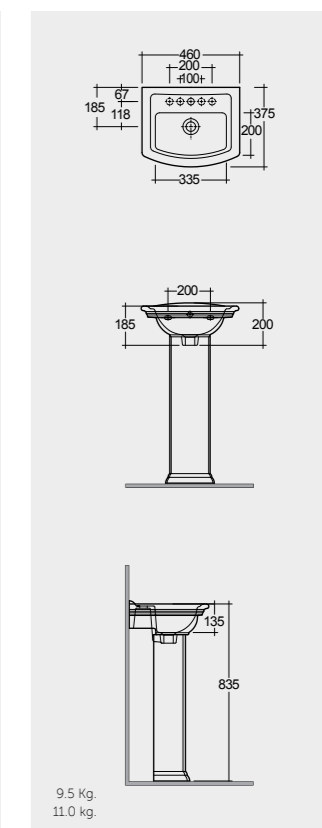

46 CM
WT0701AWHA
WT02AWHA

Measurements

Colours available

Colours shown here are as close to actual sanitaryware as printing process will allow

Models

70 CM
WT03AWHA
WT10AWHA

Back Open
With Push Button

70 CM
WT11AWHA
WT10AWHA