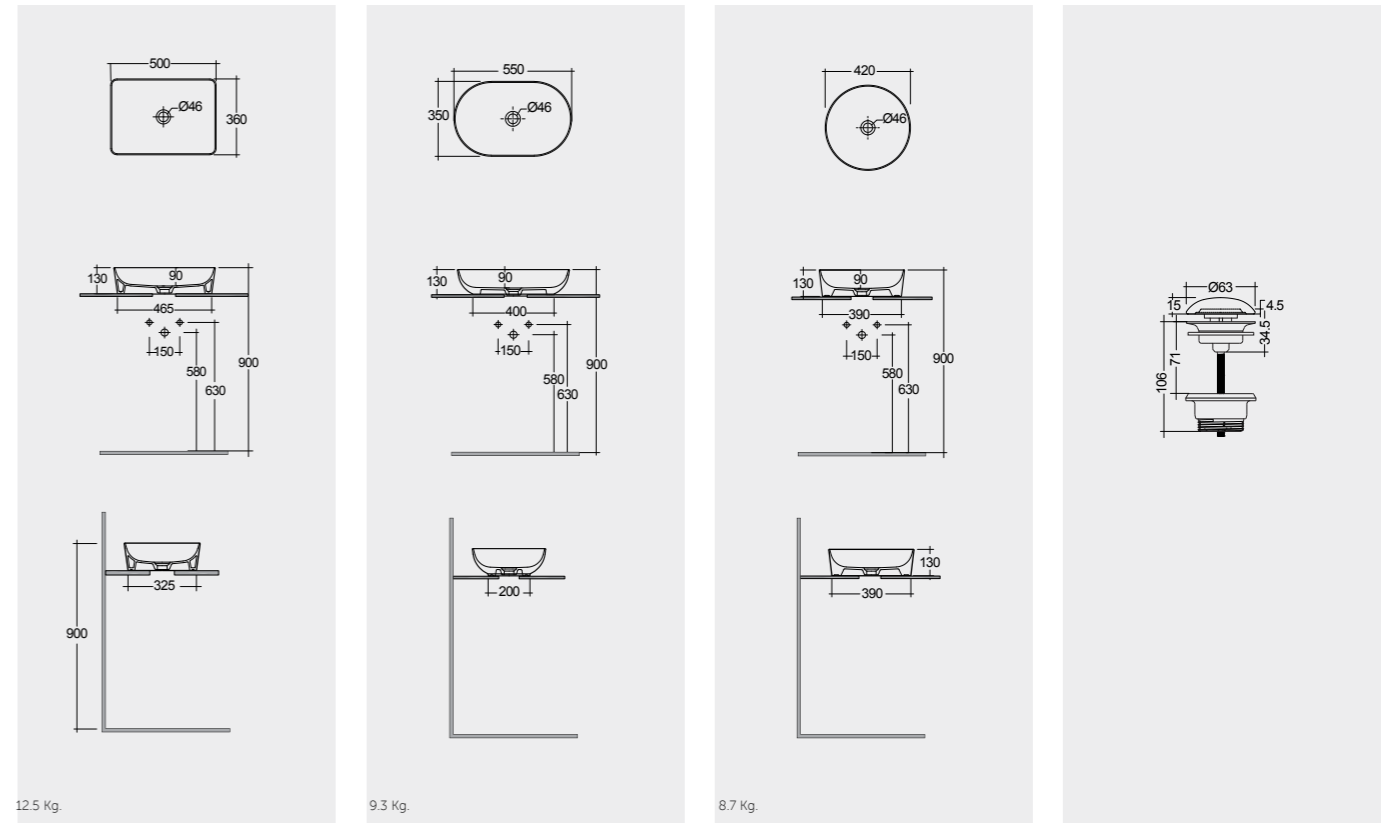

Models

50 CM
SKICT5000631A

55 CM
SKICT5500631A

42 CM
SKICT4200631A

Ceramic Click-Clack Pop-Up Waste
DUO000631A

Ceramic Free-Flow Waste
DUO002631A

Measurements

Notes