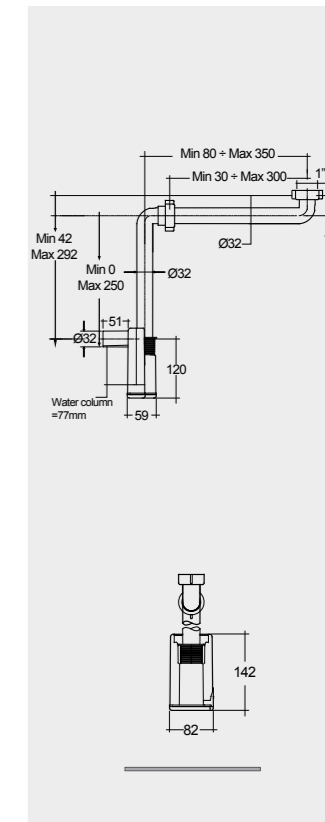

Measurements

Colours available

Colours shown here are as close to actual sanitaryware as printing process will allow