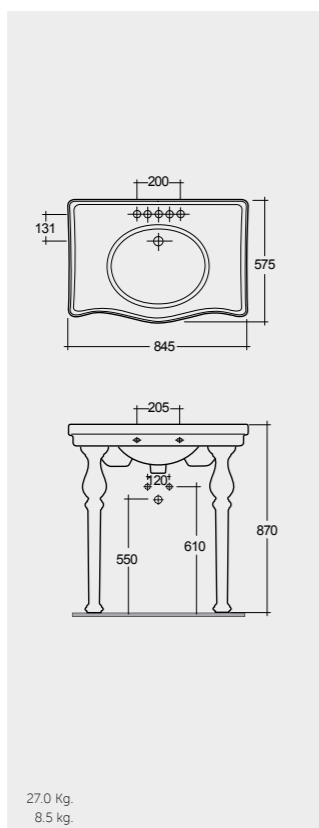

Measurements

Colours available

Colours shown here are as close to actual sanitaryware as printing process will allow