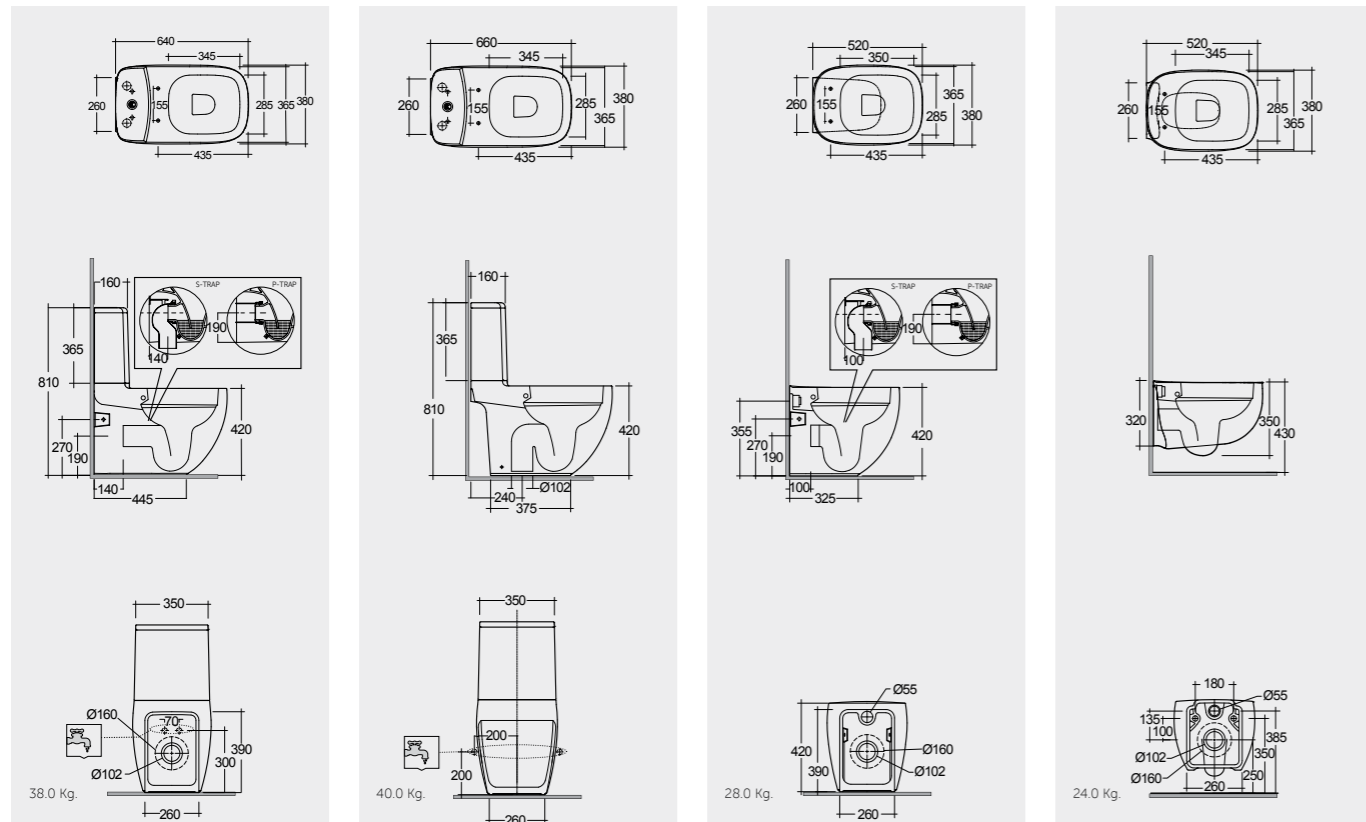

Measurements

Urea RAK-Illusion
ILLSC3901WH

Urea RAK-Illusion
ILLSC3901WH

Urea RAK-Illusion
ILLSC3903WH

Urea RAK-Illusion
ILLSC3903WH

Urea RAK-Illusion
ILLSC3901WH

Urea RAK-Illusion
ILLSC3903WH

Compatible with 6/3L dual flushing, 4,5/3L dual flushing, in accordance with en997 - type 1.