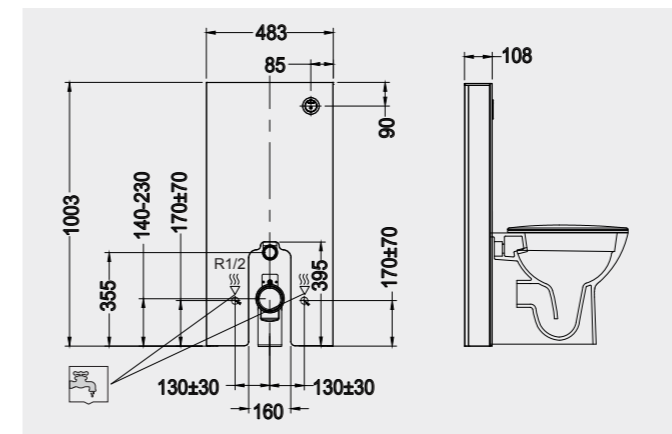

Measurements

Suitable (BTW) Models for Floor Standing Cabinet Cistern :

- RAK-Caroline - P trap
- RAK-Compact - P trap
- RAK-Florence - P trap
- RAK-Karla - P trap
- RAK-Metropolitan Deluxe - P trap
- RAK-Moon - P trap
- RAK-Morning - P trap
- RAK-Opulence - P trap
- RAK-One - P trap
- RAK-Orient - P trap
- RAK-Orient - P trap
- RAK-Resort - P trap
- RAK-Series 600 - P trap
- RAK-Summit - P trap
- RAK-Venice - P trap
- RAK-Venice - P trap