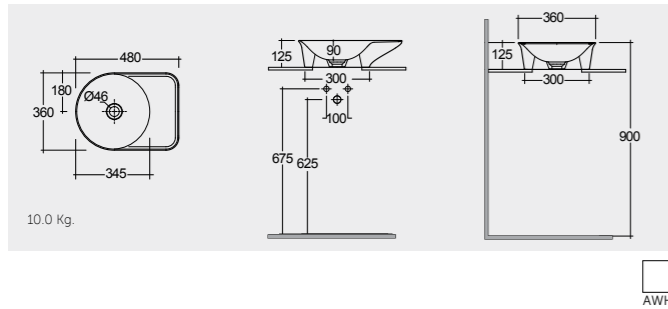

VALCT4800AWHA Drain not included