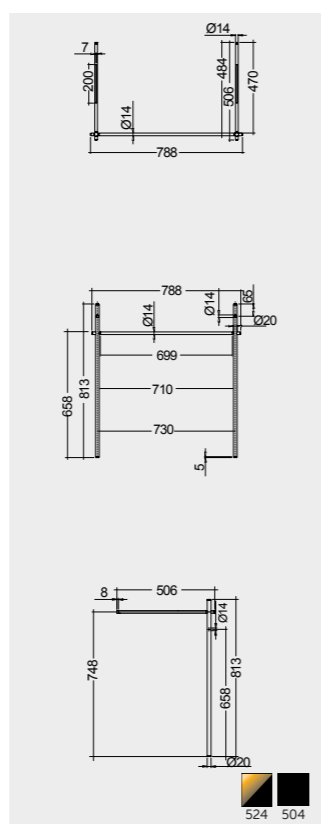

Measurements

Colours available

Colours shown here are as close to actual sanitaryware as printing process will allow