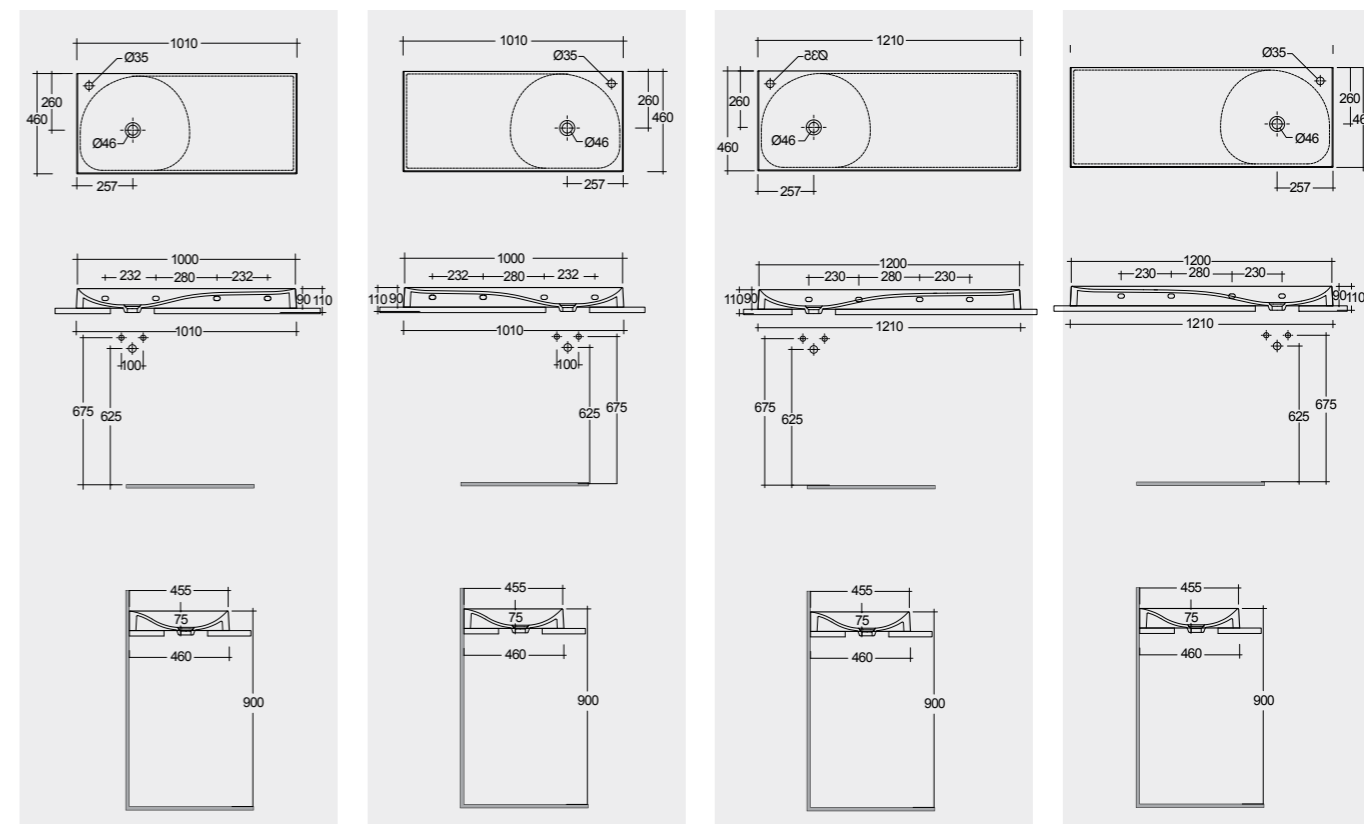

100 CM Right Ledge
REMWB110101AWHA
 100 CM Left Ledge
REMWB210101AWHA
 120 CM Right Ledge
REMWB112101AWHA
 120 CM Left Ledge
REMWB212101AWHA

Drain Not Included

Drain Not Included

Drain Not Included

Drain Not Included

Measurements

Models

60 CM Right Ledge
REMWB106100AWHA
 60 CM Left Ledge
REMWB206100AWHA
 80 CM Right Ledge
REMWB108100AWHA
 80 CM Left Ledge
REMWB208100AWHA

Drain Not Included
No Faucet Hole

Measurements

Notes