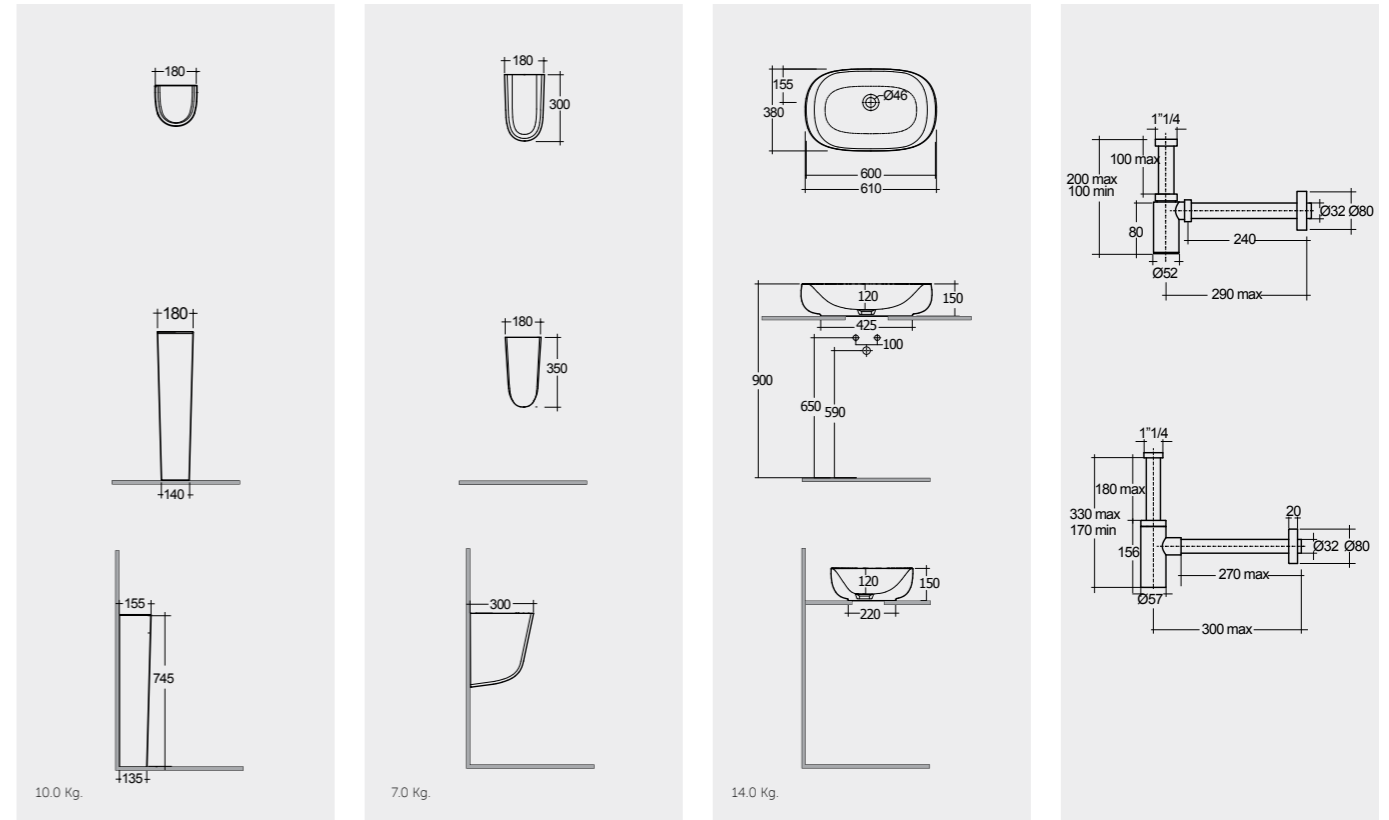

Measurements

Notes

All dimensions in mm tolerance $\pm 5\%$ for below 200mm and $\pm 3\%$ for above 200mm