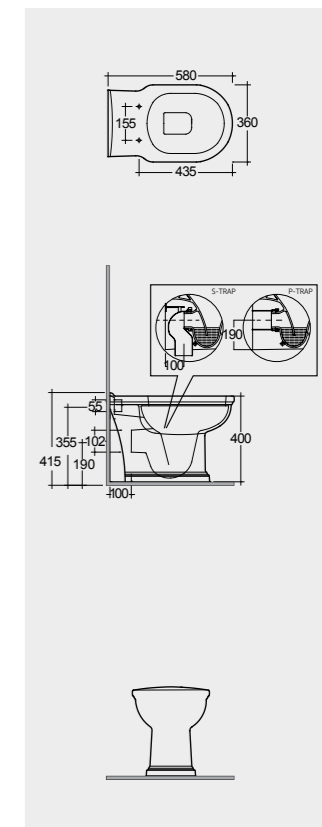

58 CM
WT21AWHA
CISTERN : WT23AWHA
FITTINGS : FTWTLOCIST

With Front Lever

58 CM
WT21AWHA

Back Open

Measurements

- Lacquered Polyester RAK-Washington WTSC3901503
- ABS RAK-Washington JM05DSCQRAWHA
- Urea RAK-Compact YFG173A