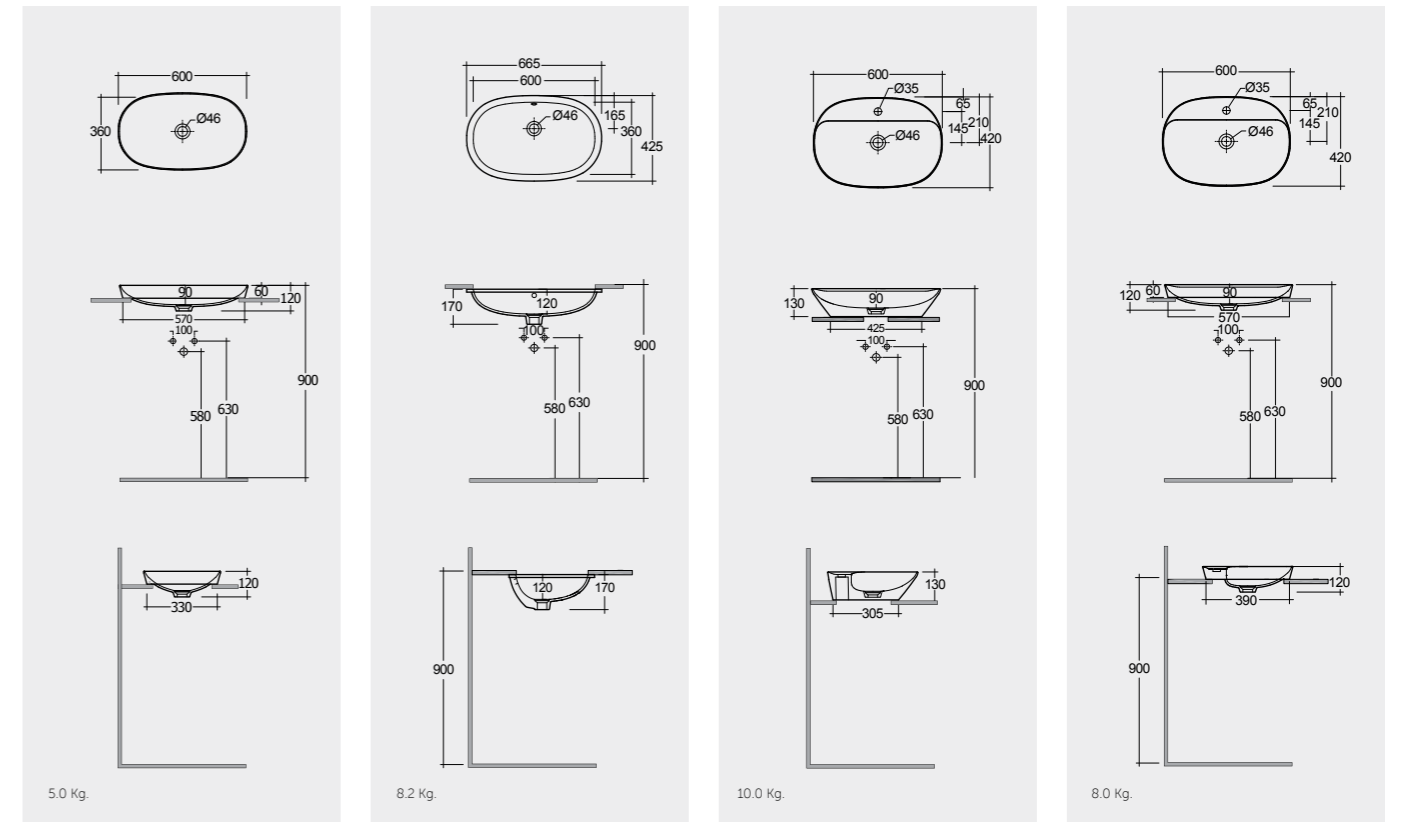

With Overflow

Measurements