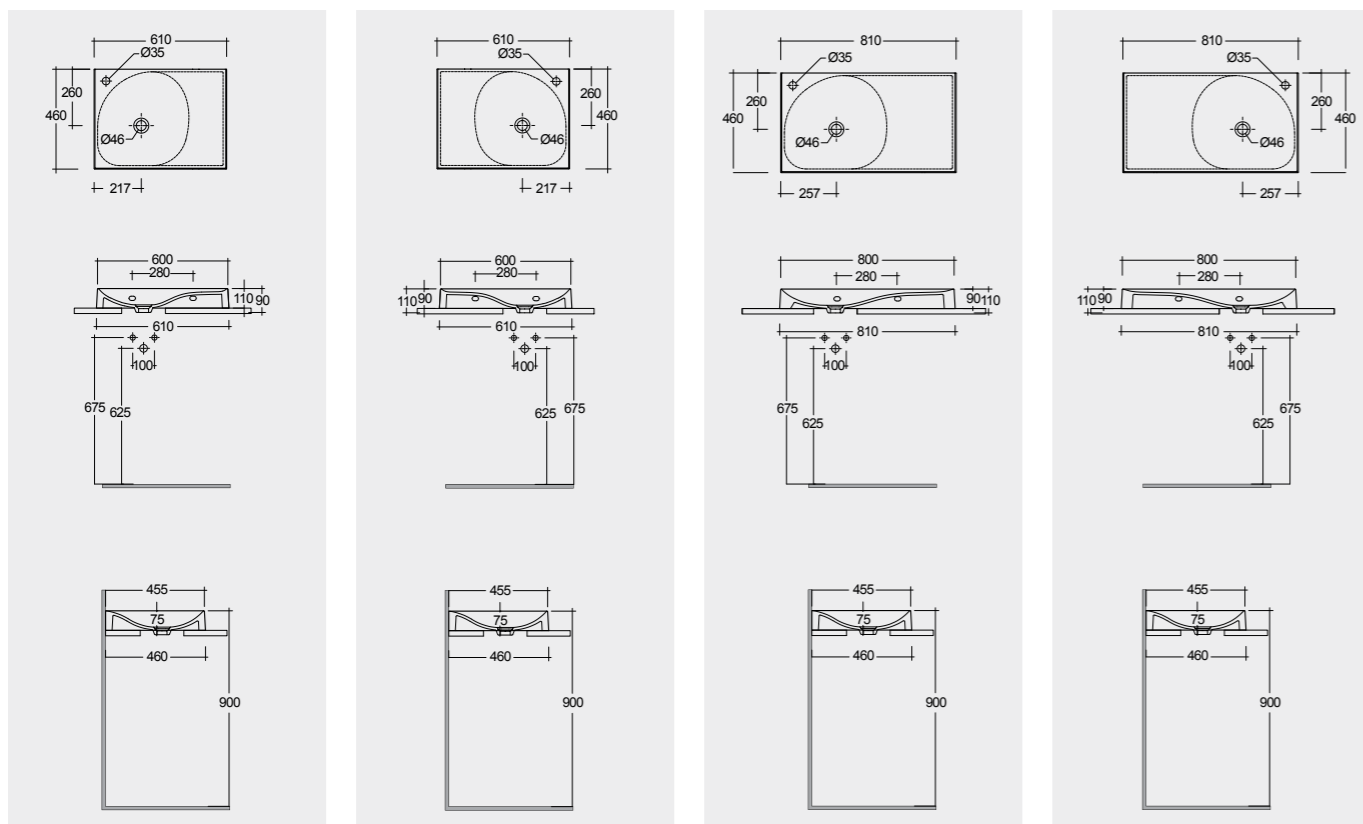

Measurements