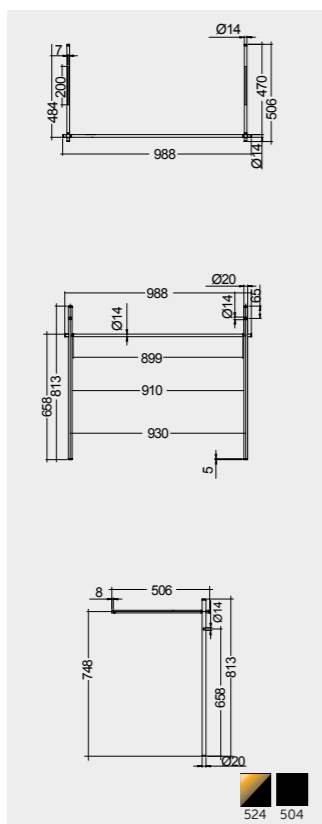

Measurements

Colours available

Colours shown here are as close to actual sanitaryware as printing process will allow