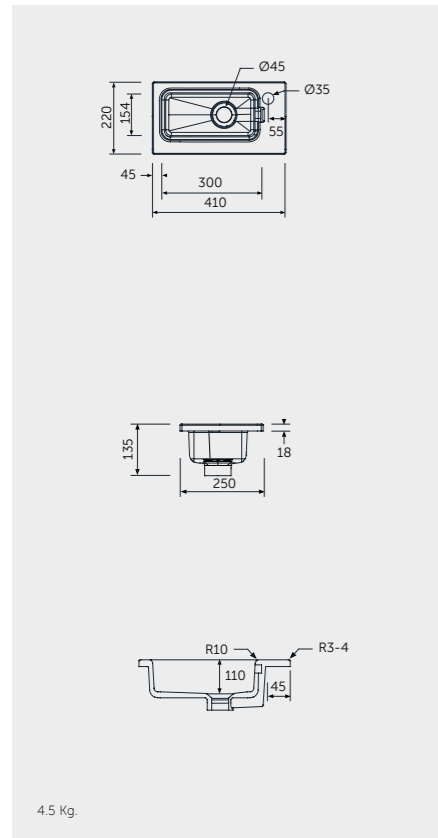

WASH BASINS FOR FURNITURE

DROP IN WASH BASINS

41 x 22CM
JOYWB4106AWHA

61 x 46CM
JOYDI06101WH

81 x 46CM
JOYDI08101WH

Measurements

Notes

All dimensions in mm tolerance $\pm 5\%$ for below 200mm
and $\pm 3\%$ for above 200mm