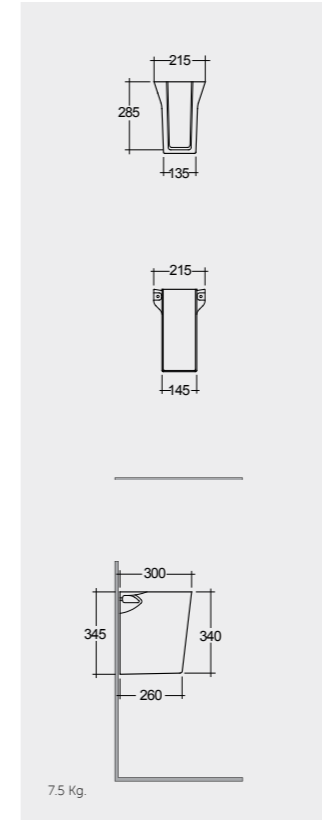

Measurements

Notes

All dimensions in mm tolerance $\pm 5\%$ for below 200mm
and $\pm 3\%$ for above 200mm