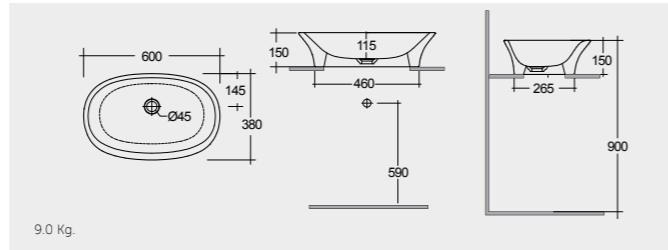

SENCT6000AWHA