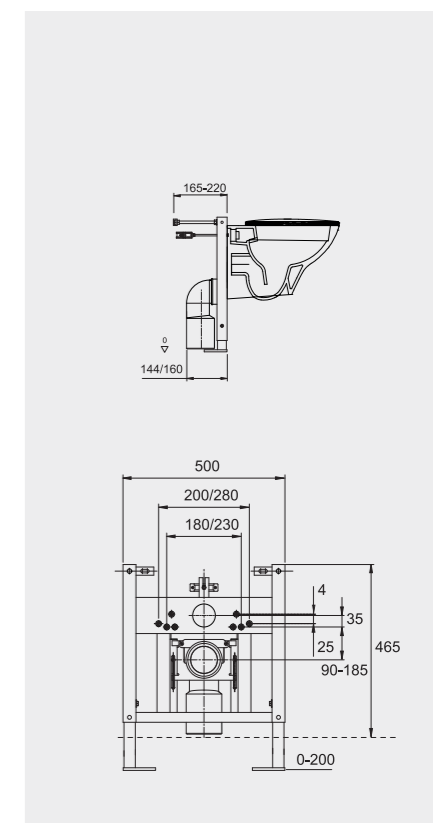

Measurements