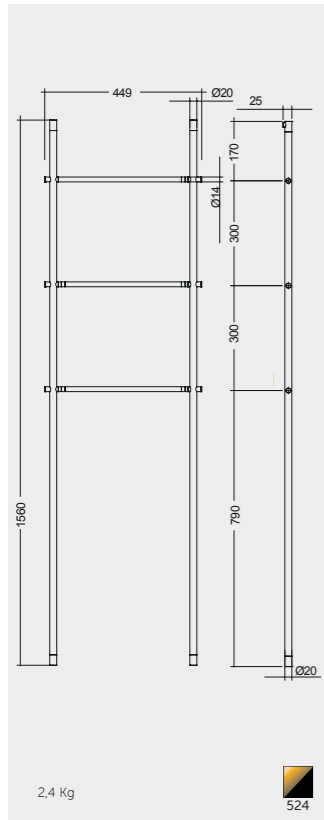

RAK-DES VERTICAL TOWEL HOLDER & SIDE TABLES

Models

Vertical towel holder 156 x45
METTH001524

Ø 28 H63CM
METST001504

Ø 28 H43CM
METST002504

Measurements

Colours available

Colours shown here are as close to actual sanitaryware as printing process will allow