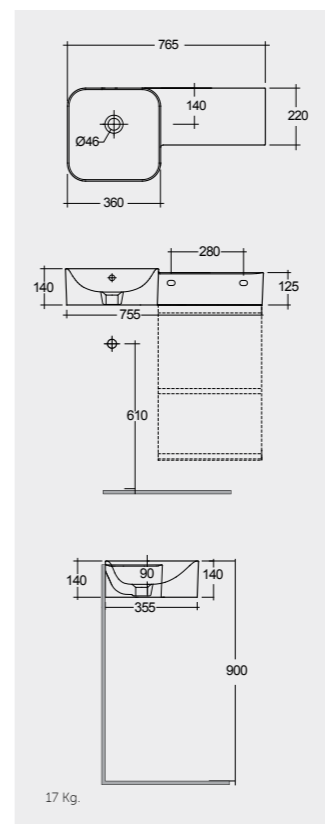

Measurements