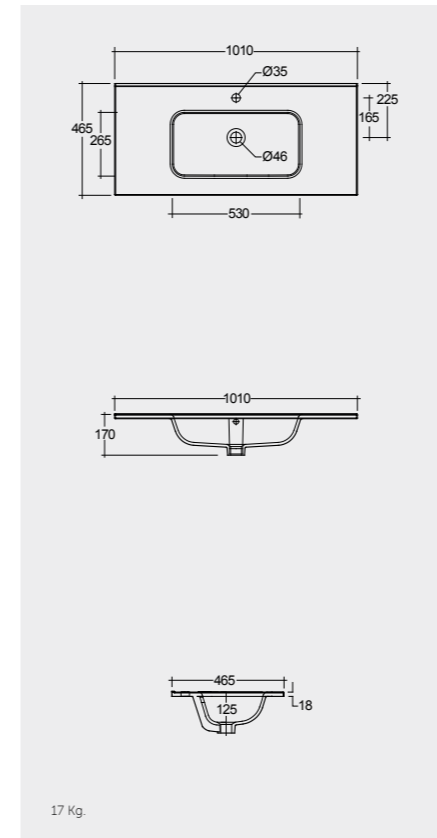

Measurements

FOR VANITY (RAK-JOY)
PP WHITE : BTRWBPPR021
Inspectionable

FOR VANITY (RAK-JOY UNO)
PP WHITE : BTRWBPPR022
Inspectionable
Space Saving