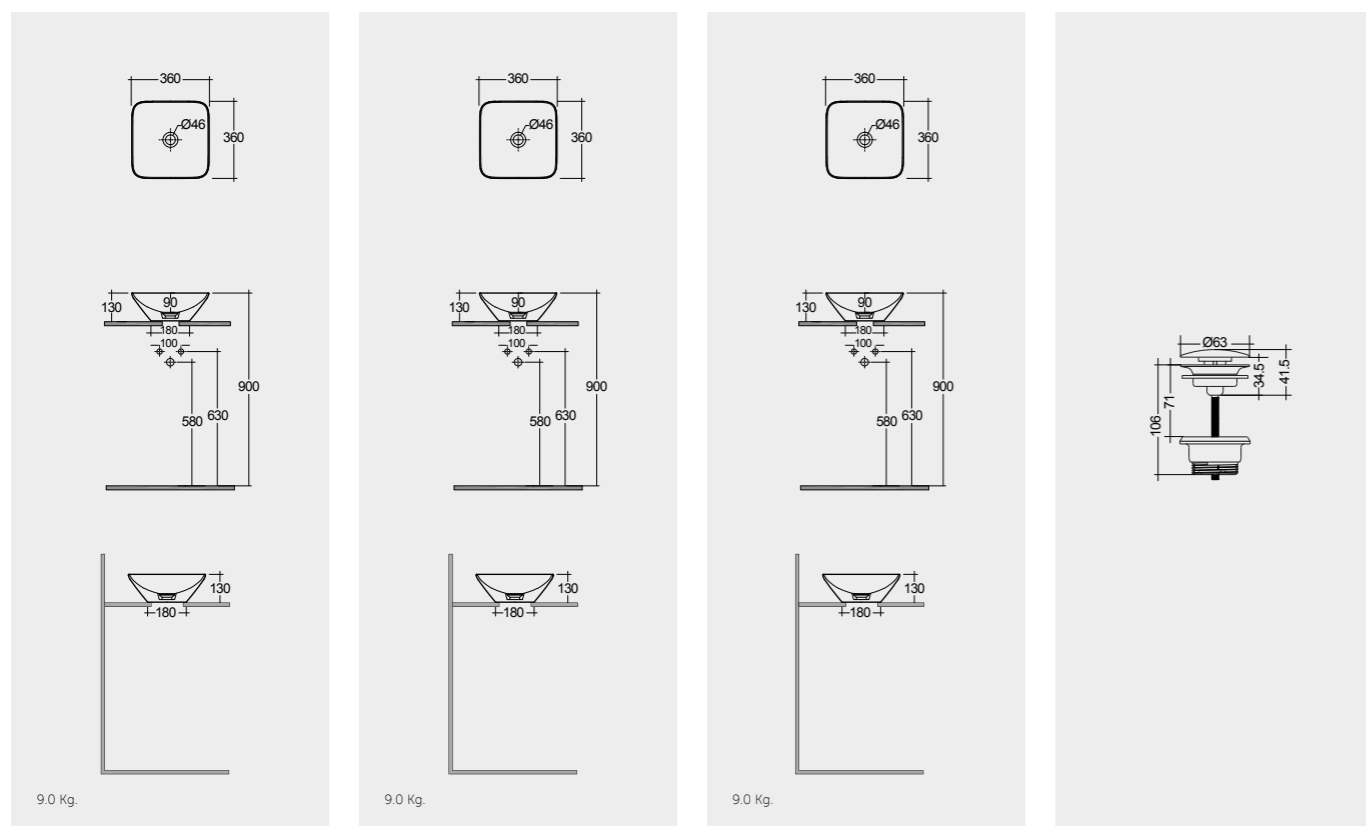

CLICK-CLACK
CHROME : DUO000444

Measurements

9.0 Kg.

9.0 Kg.

9.0 Kg.

Notes

All dimensions in mm tolerance $\pm 5\%$ for below 200mm
and $\pm 3\%$ for above 200mm

Models