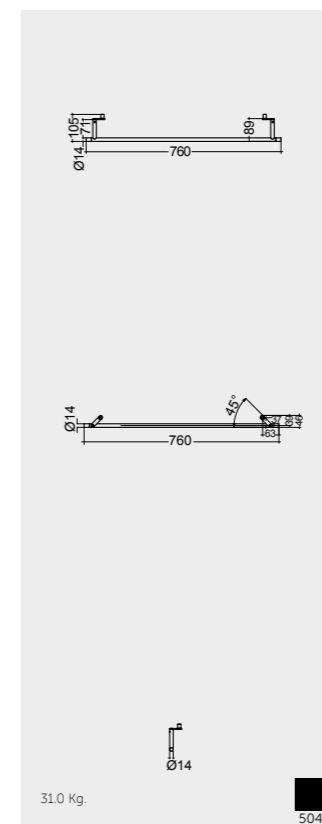

Measurements

Colours available

Colours shown here are as close to actual sanitaryware as printing process will allow