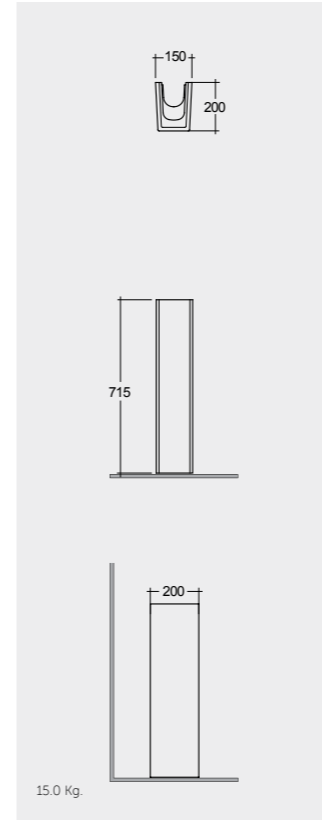

Measurements

Notes

All dimensions in mm tolerance $\pm 5\%$ for below 200mm
and $\pm 3\%$ for above 200mm