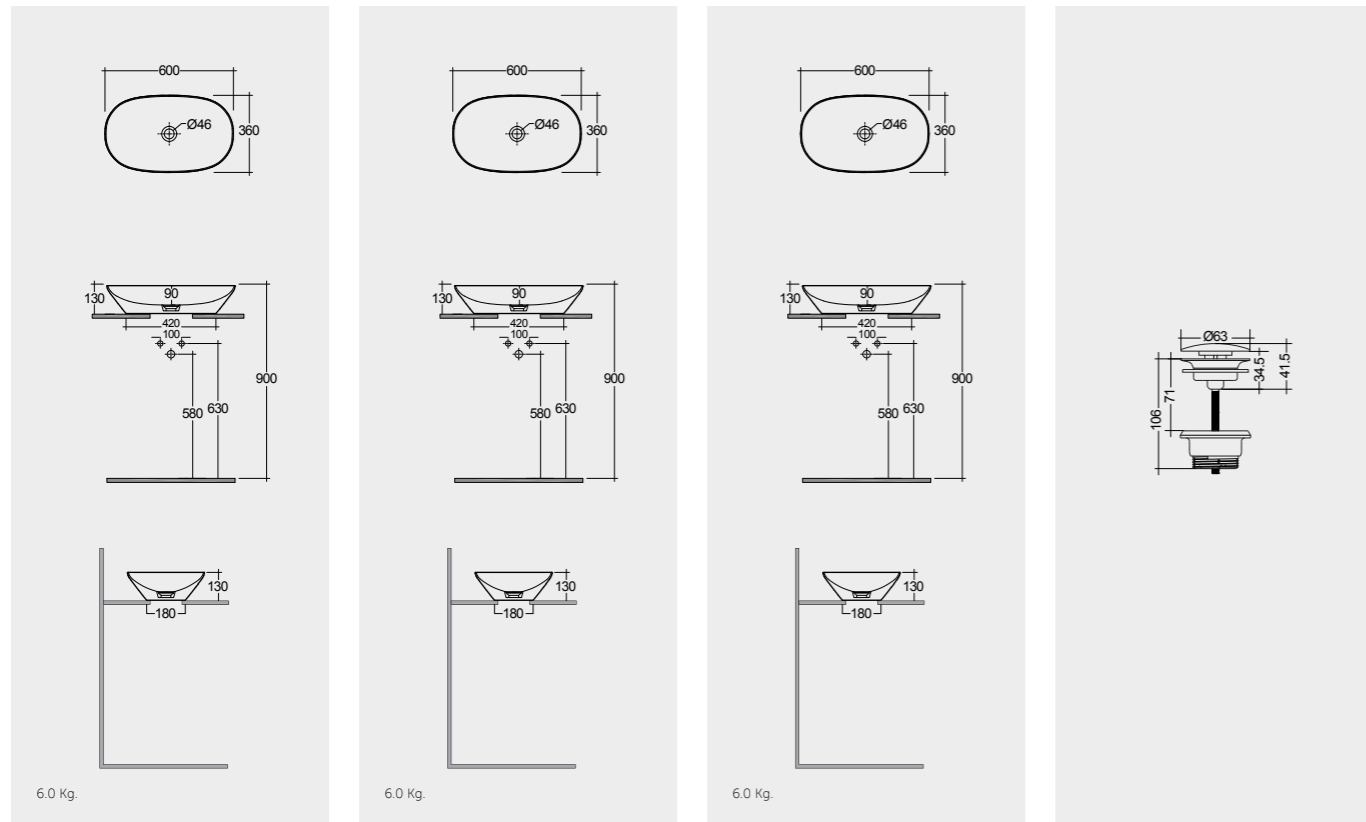

CLICK-CLACK
CHROME : DUO000444

Models

60X36 CM
VARDI36000AWHA

60X36 CM
VARUC36000AWHA

60X42 CM
VARCT36001AWHA

60X42 CM
VARDI36001AWHA

Measurements

Notes