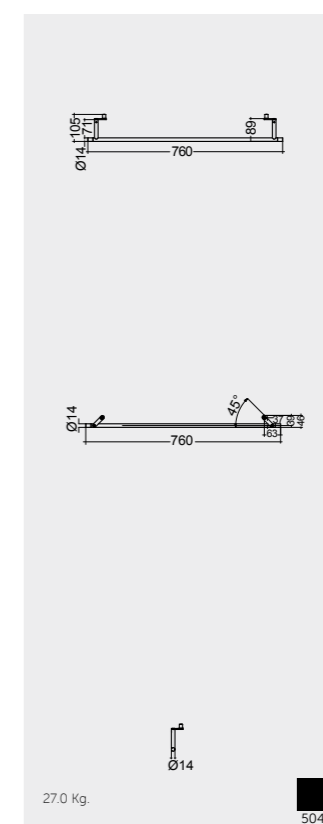

Measurements

Colours available

Colours shown here are as close to actual sanitaryware as printing process will allow