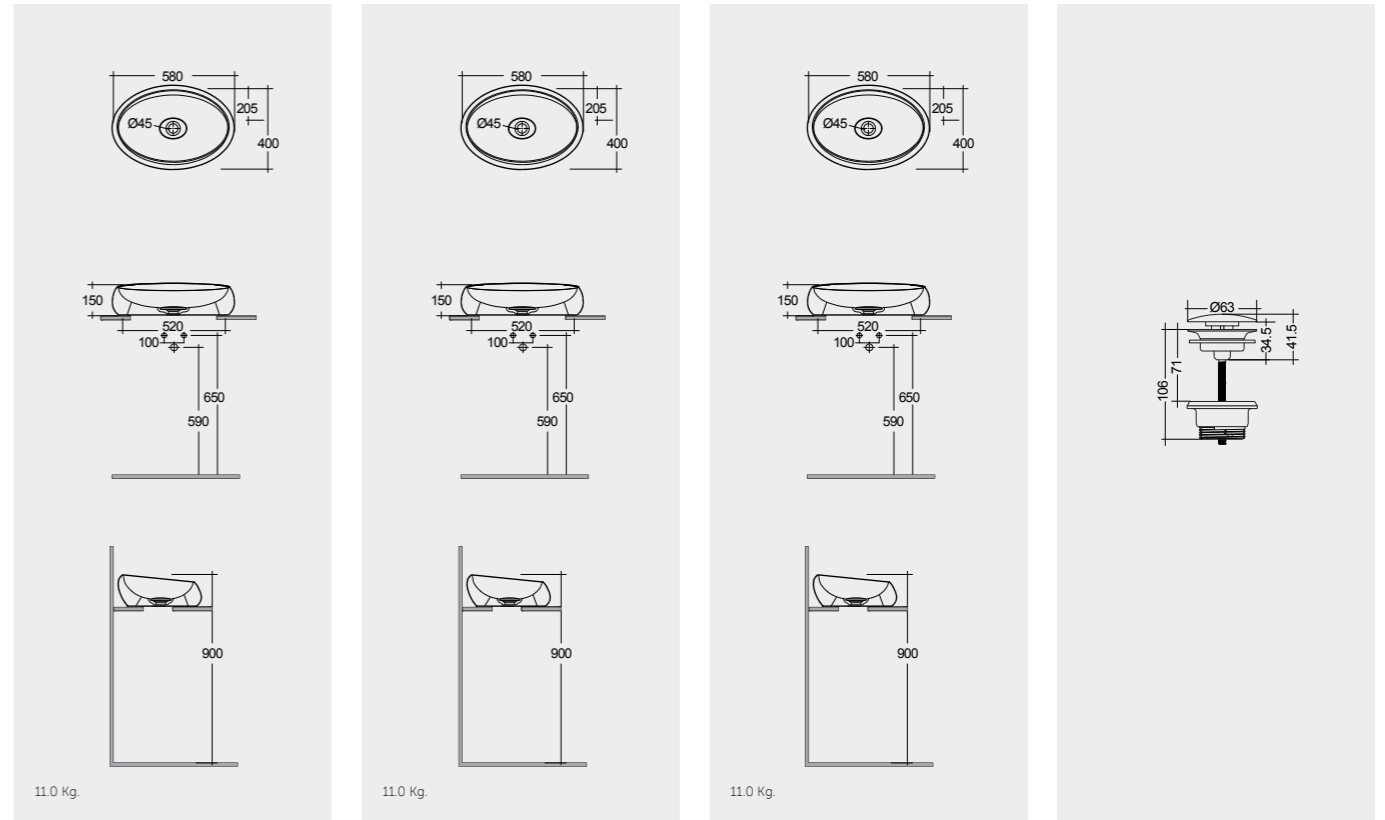

Measurements

Notes

All dimensions in mm tolerance $\pm 5\%$ for below 200mm and $\pm 3\%$ for above 200mm