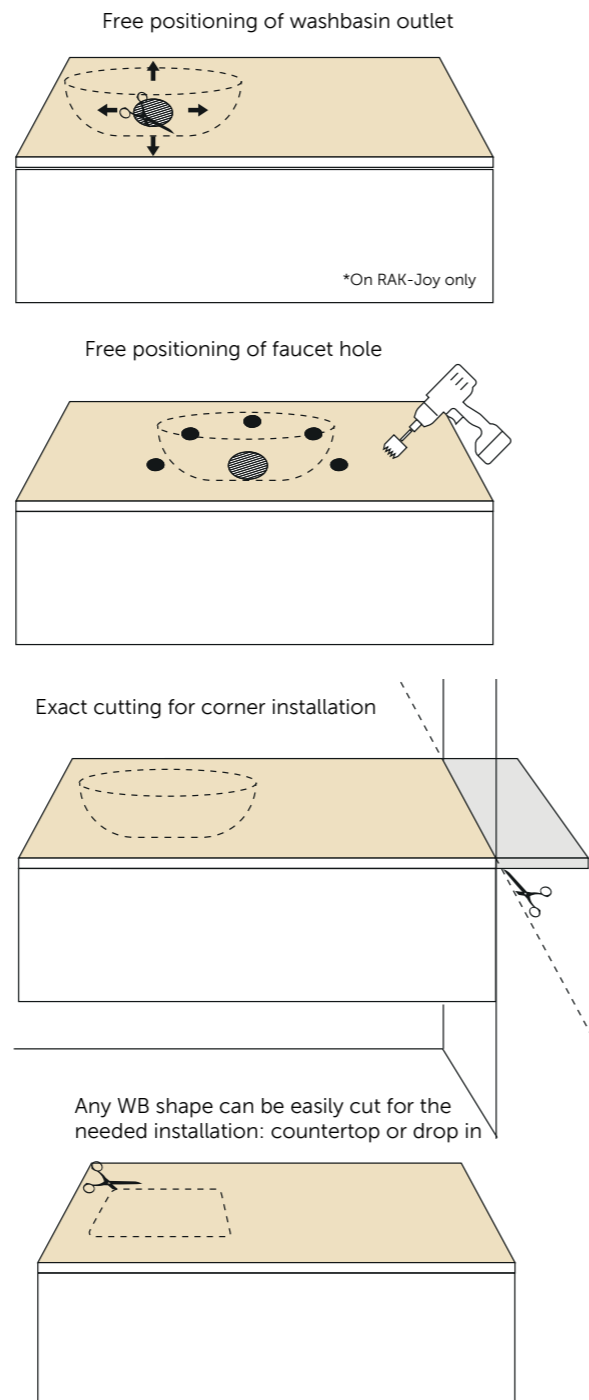

Some examples of customization

RAKSOLID

TECHWOOD

42 CM BATCT4200600A 42 CM BATCT4200621A 42 CM BATCT4200626A

55 CM BATCT5500600A 55 CM BATCT5500621A 55 CM BATCT5500626A

50 CM BATCT5000600A 50 CM BATCT5000621A 50 CM BATCT5000626A