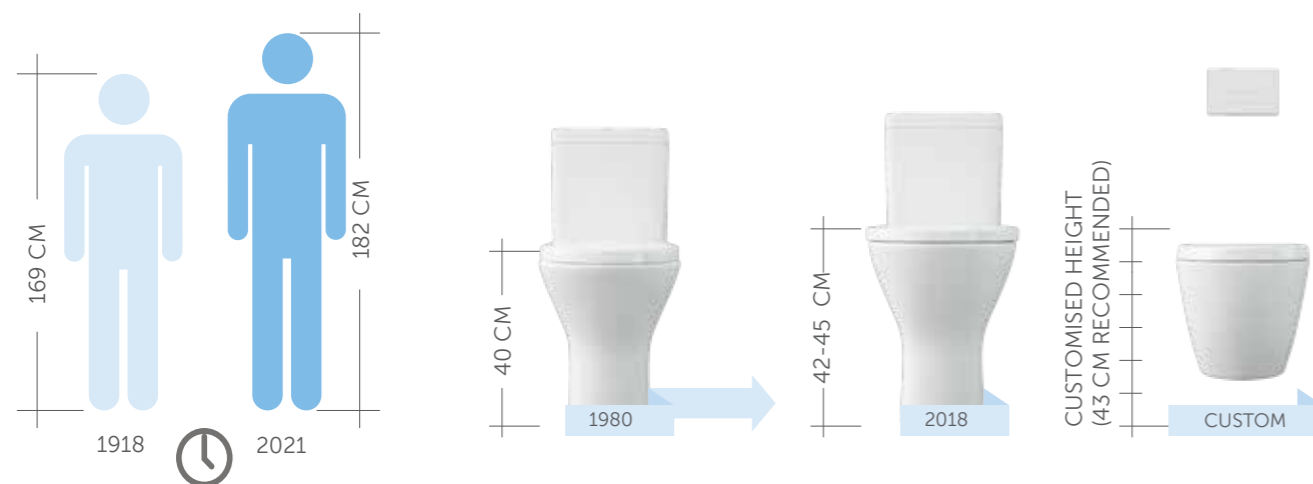

SILENT FLUSH

Rimless technology allows a faster and more silent flush.

EFFICIENT DESIGN

Design and efficiency can be successfully combined. Water flows vertically and horizontally, before flushing the entire inner surface of the bowl, without splashing.

Water Saving

Easy Cleaning

Silent

Hygienic

No ledges or rim

Rimless

Updated ergonomics

Over the last 100 years, the average height of people in industrialized nations has increased approximately by 10 cm. To be innovative in design also means meeting the changes in population and their new needs in terms of ergonomics and comfort. RAK Ceramics design evolves together with human evolution.