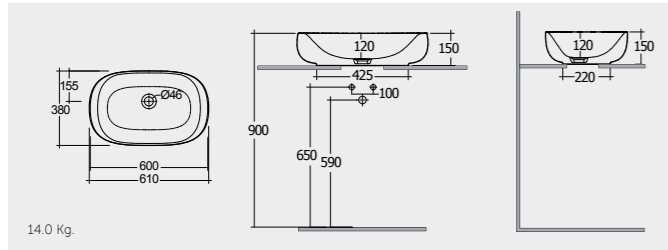

RAK-Cloud 58 CM

CLOCT6000504A Drain Not Included
Drain Cover: CLOAC4400504A

RAK-Des 70 CM

DESCT7000AWHA

COUNTER TOP WASH BASINS

RAK- Illusion 60 CM

ILLCT6000AWHA

RAK- Sensation 60 CM