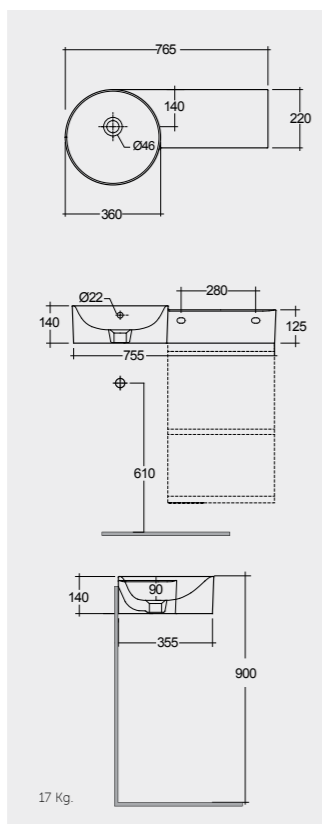

77 CM Right Ledge
PETWB27700AWHA

77 CM Left Ledge
PETWB17701AWHA

77 CM Left Ledge
PETWB17700AWHA

No Faucet Hole

No Faucet Hole

Measurements

Notes

All dimensions in mm tolerance $\pm 5\%$ for below 200mm and $\pm 3\%$ for above 200mm