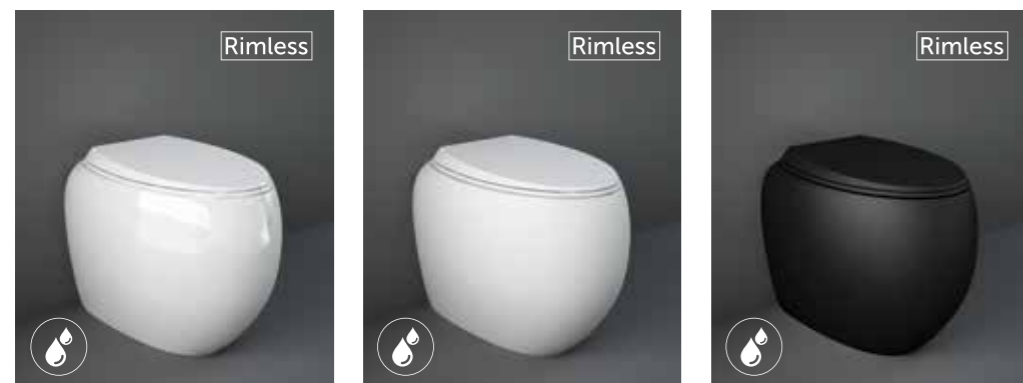

Models

56 CM CLOWC1346AWHA AWH
56 CM CLOWC1346500A 500
56 CM CLOWC1346504A 504

Hidden Fixations
 Comfort Height 42 CM

Matt Finish
Hidden Fixations
 Comfort Height 42 CM

Matt Finish
Hidden Fixations
 Comfort Height 42 CM