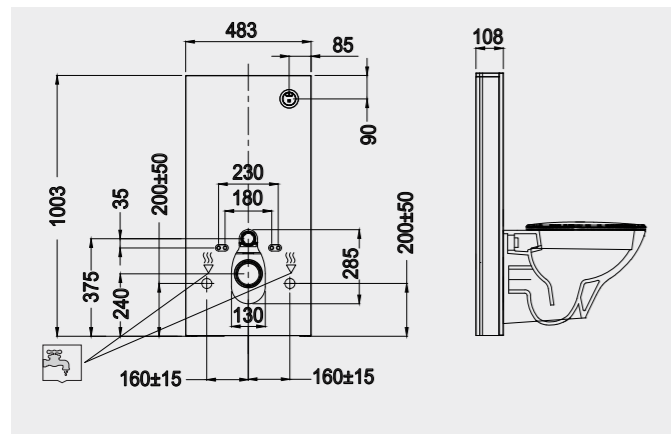

Measurements

Not Suitable Models for Wall Hung

Cabinet Cistern:
CO23AWHA - RAK-Special Needs Rimless Wall Hung WC 70 cm