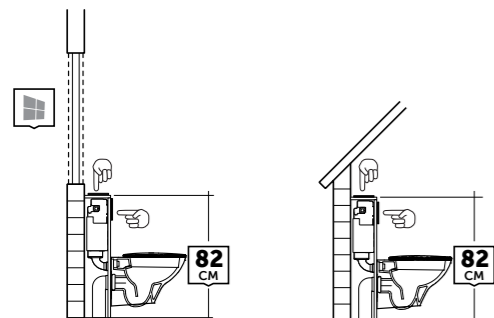

Low-height situations

Special element height 82 cm, with top or front flushing actuation.

TECHNICAL INFORMATION

APPLICATION

DETAILS

	FOR BACK TO WALL WC		WATER SUPPLY
	FOR WALL HUNG WC		FIXATIONS INCLUDED
	FOR BACK TO WALL BIDET		WALL ANCHORING INCLUDED
	FOR WALL HUNG BIDET		6L DUAL FLUSHING
	FOR URINAL		COMPATIBLE WITH 4.5L DUAL FLUSHING
	12 CM THICKNESS		3L DUAL FLUSHING
	8 CM THICKNESS		MOTION SENSOR
	82 CM HEIGHT		4x AA Battery