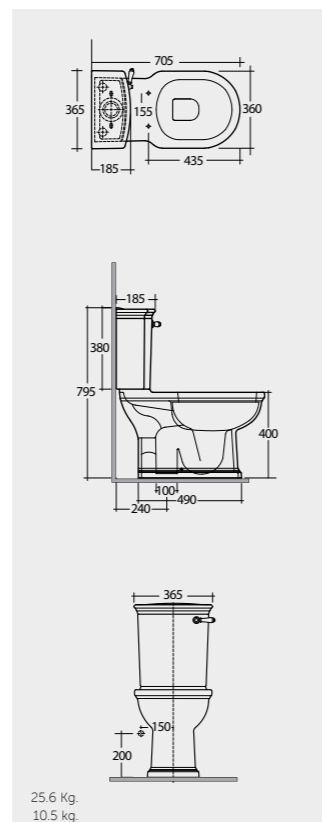

- Lacquered Polyester RAK-Washington WTSC3901503
- ABS RAK-Washington JM05DSCQRAWHA
- Urea RAK-Compact YFG173A