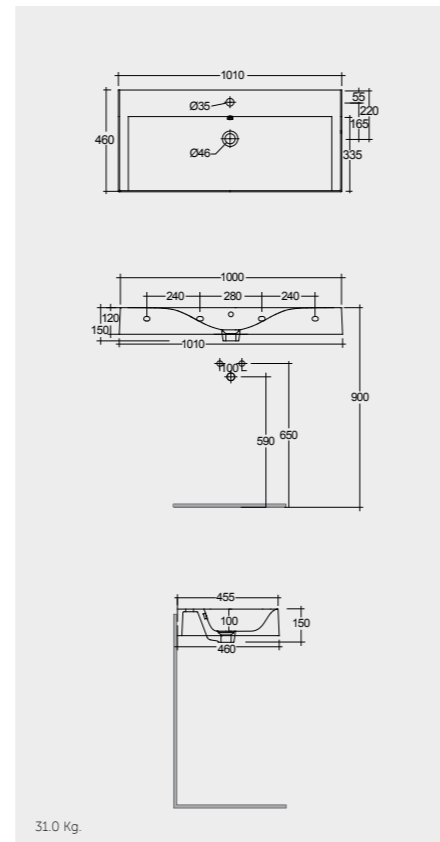

Measurements

Notes

All dimensions in mm tolerance $\pm 5\%$ for below 200mm
and $\pm 3\%$ for above 200mm