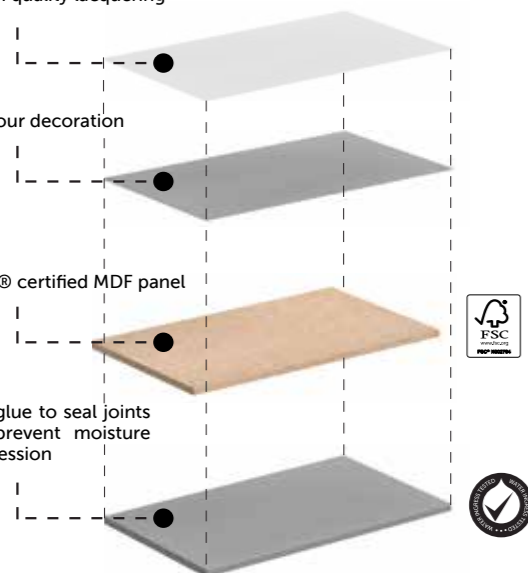

We strive to provide the best premium bathroom products that you can trust and count on. To do so, we ensure our products meet the most rigorous tests based on international quality regulations.

Within our furniture and mirror range, all external wooden panels including doors and drawers are subjected to 10 cycles over 5 days to water ingress tests and pass against no swelling or degradation of the panels. Our furniture products featuring drawer runners and hinges are also covered by lifetime warranty. In line with sustainable manufacturing practices, all wooden products are made of material from responsible sources FSC® certified.

We know that value starts with quality and you can trust our products will stand the test of time.

MATERIALS

LAMILAK

1 High quality lacquering

2 Colour decoration

3 FSC® certified MDF panel

4 PU glue to seal joints to prevent moisture ingress