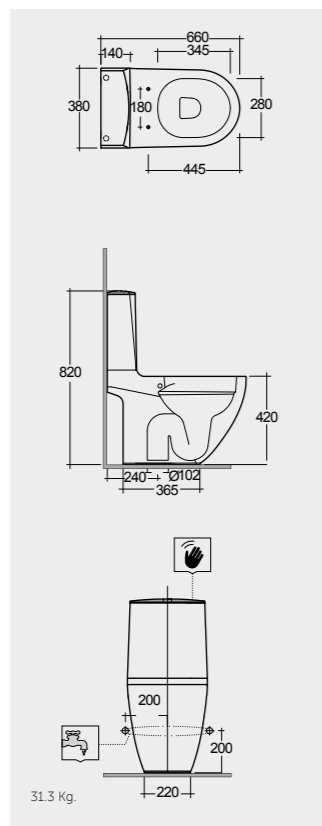

Urea RAK-Des
DESSC3901WH