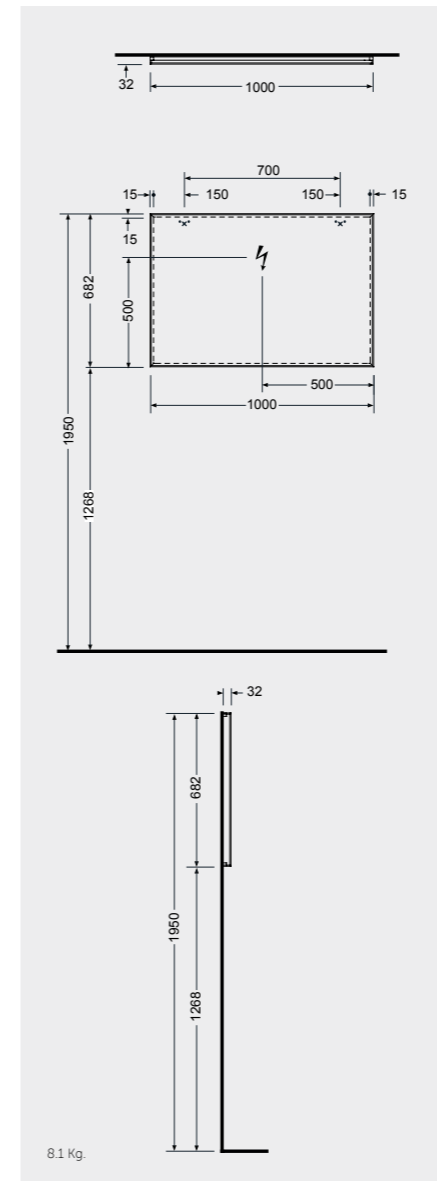

Measurements

MIRRORS

W 100 x D 2 x H 68CM
JOYMR10068STD

W 120 x D 2 x H 68CM
JOYMR12068STD

ABS: JOYTB6000CR1
Cool Light 6000K
450 Lumens

Measurements

BATHTUBS

RAKSOLID: DESIGN AND FUNCTIONALITY