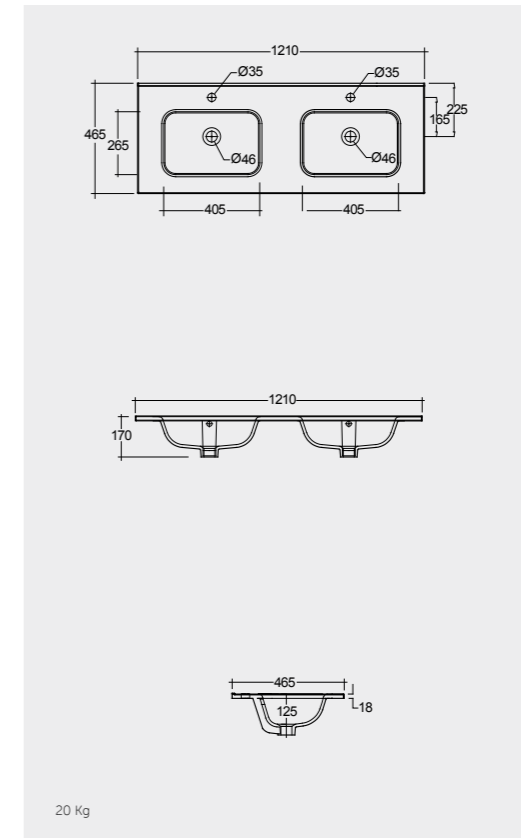

Measurements

FOR VANITY (RAK-JOY)
PP WHITE : BTRWBPPR021
Inspectionable

FOR VANITY (RAK-JOY UNO)
PP WHITE : BTRWBPPR022
Inspectionable
Space Saving