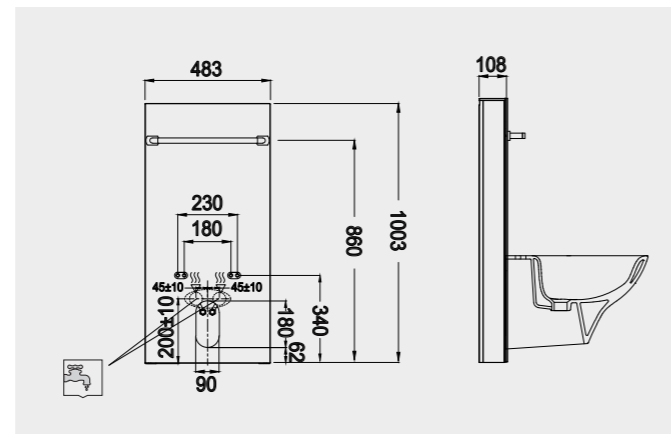

Measurements

Not Suitable Models for Wall Hung

Cabinet Cistern:
CO23AWHA - RAK-Special Needs Rimless Wall Hung WC 70 cm