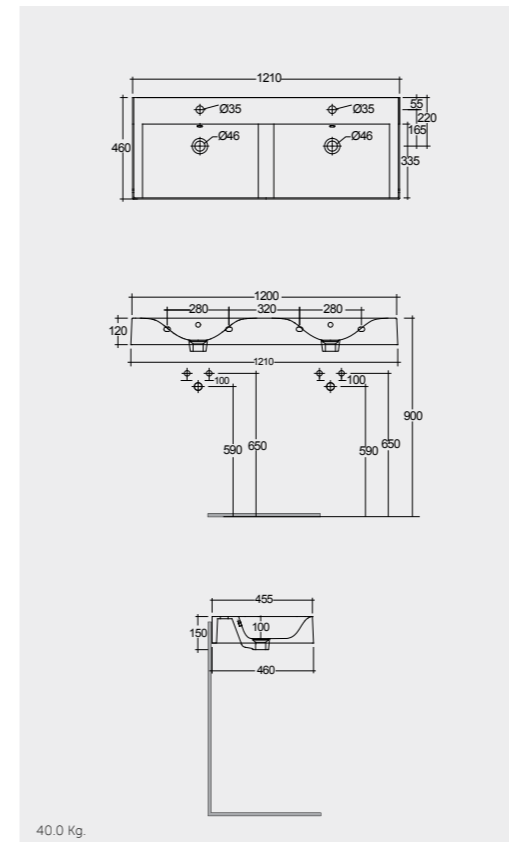

Measurements

FOR VANITY (RAK-JOY)
PP WHITE : BTRWBPPR021
Inspectionable