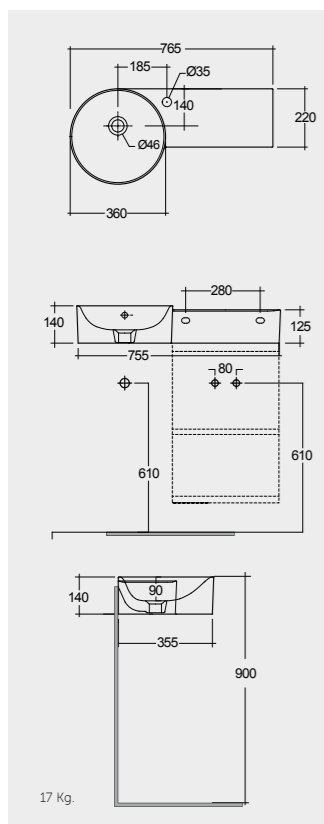

77 CM Right Ledge
PETWB27700AWHA

77 CM Left Ledge
PETWB17701AWHA

77 CM Left Ledge
PETWB17700AWHA

No Faucet Hole

No Faucet Hole

Measurements

Notes

All dimensions in mm tolerance $\pm 5\%$ for below 200mm and $\pm 3\%$ for above 200mm