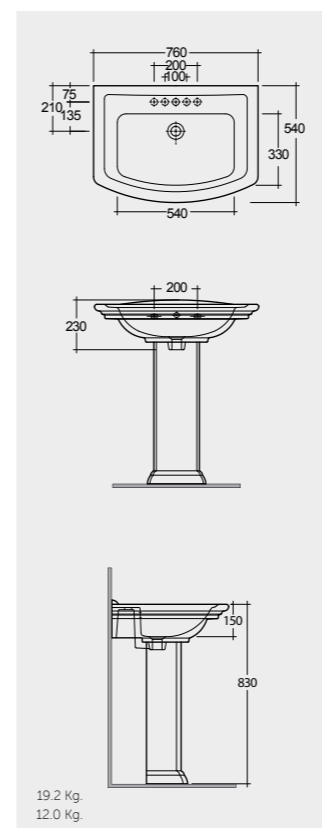

46 CM
WT0701AWHA
WT02AWHA

Measurements

Colours available

Colours shown here are as close to actual sanitaryware as printing process will allow

Models

70 CM
WT03AWHA
WT10AWHA

Back Open
With Push Button

70 CM
WT11AWHA
WT10AWHA