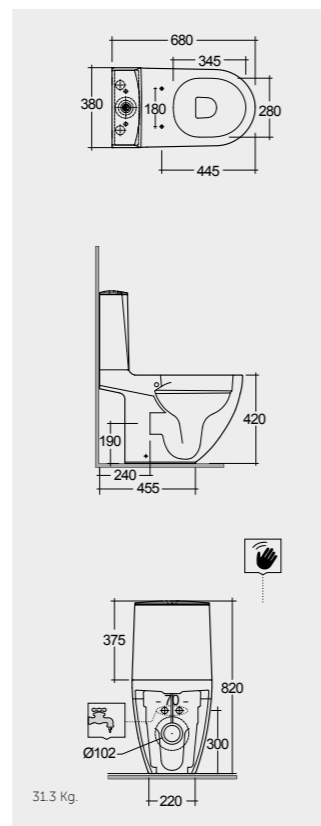

Urea RAK-Des
DESSC3901WH

Compatible with 6/3L dual flushing, 4,5/3L dual flushing, in accordance with en997 - type 1.