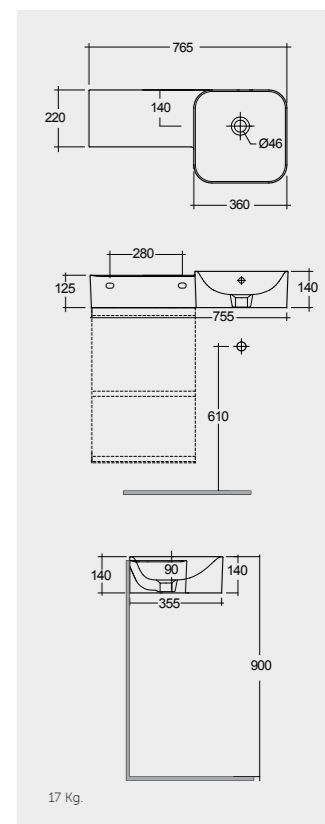

Measurements