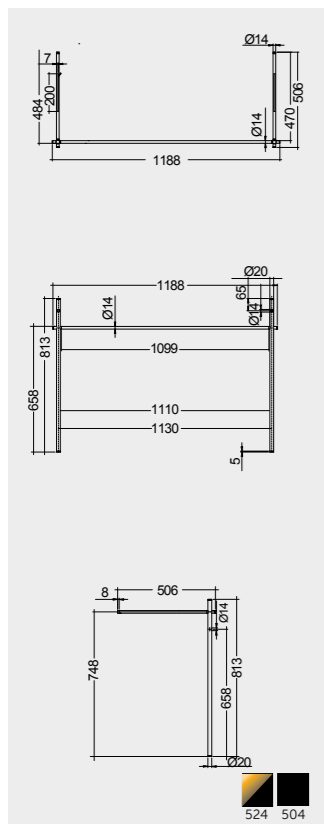

Measurements

Colours available

Colours shown here are as close to actual sanitaryware as printing process will allow