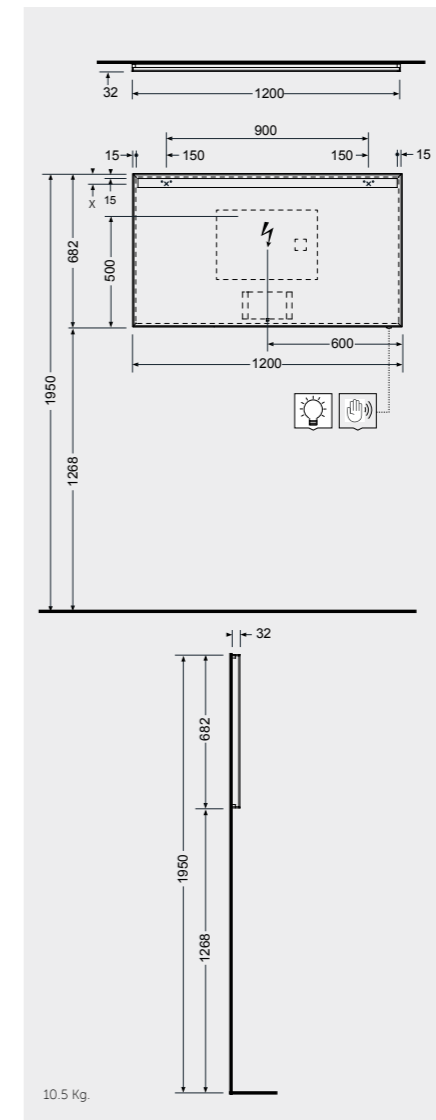

Measurements

MIRRORS

W 100 x D 3 x H 68CM
JOYMR10068LED
Cool Light 6000K
700 Lumens

W 120 x D 3 x H 68CM
JOYMR12068LED
Cool Light 6000K
900 Lumens

Measurements

MIRROR CABINETS

W 40 x D 18 x H 68CM
JOYMC04001