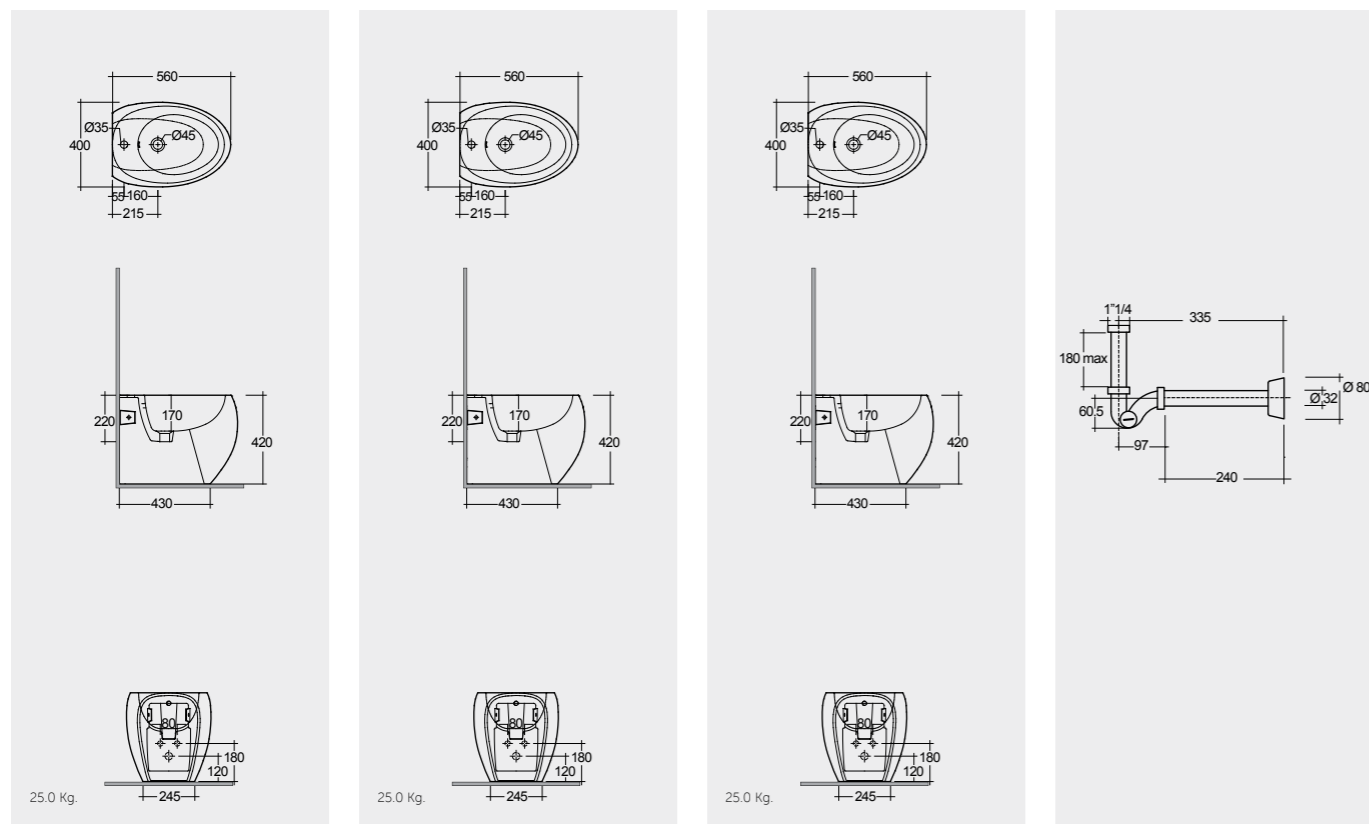

Measurements