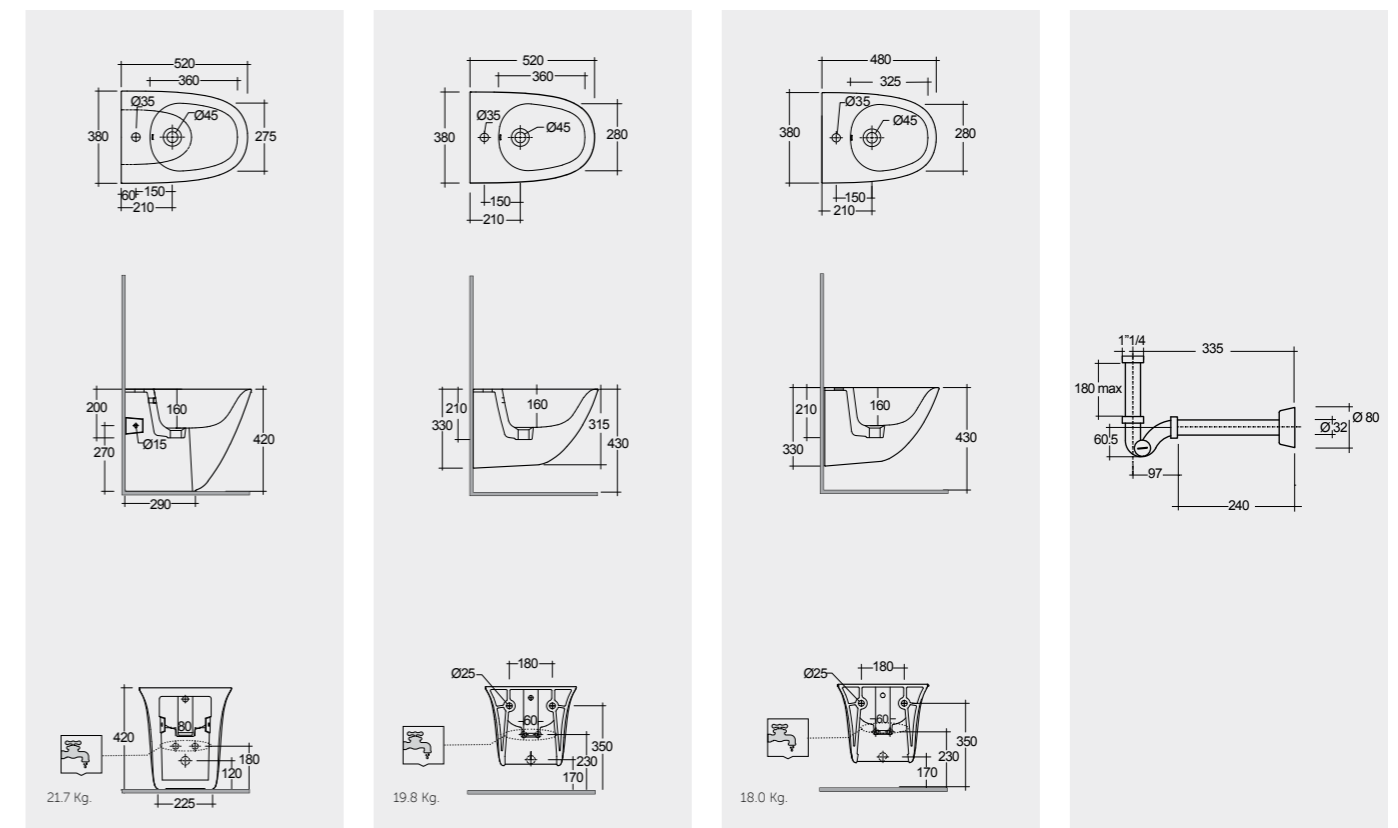

Hidden Fixations

Hidden Fixations

Hidden Fixations

Inspectable

Comfort Height 42 CM

Measurements

Urea RAK-Sensation
SENSC3901WH

Urea RAK-Sensation
SENSC3901WH