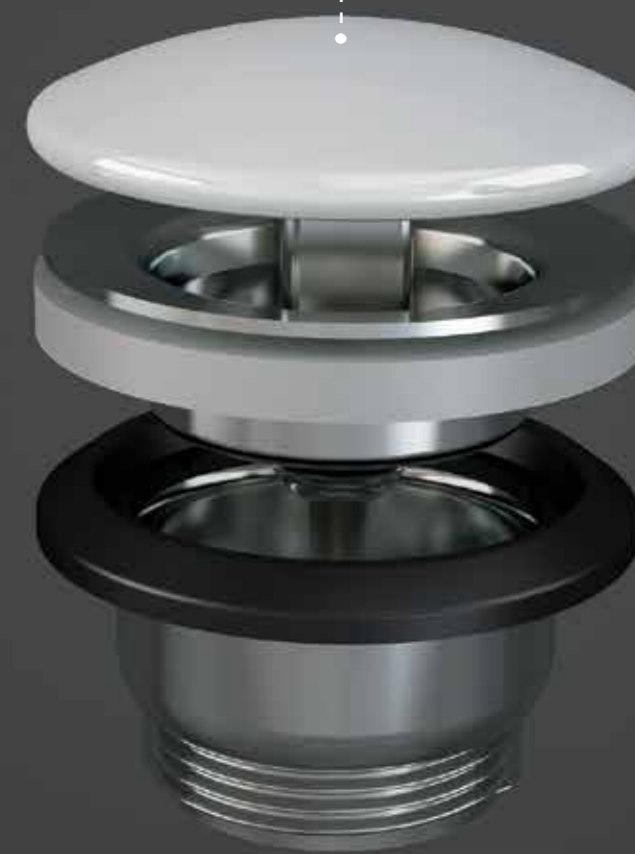

FINISH OPTIONS