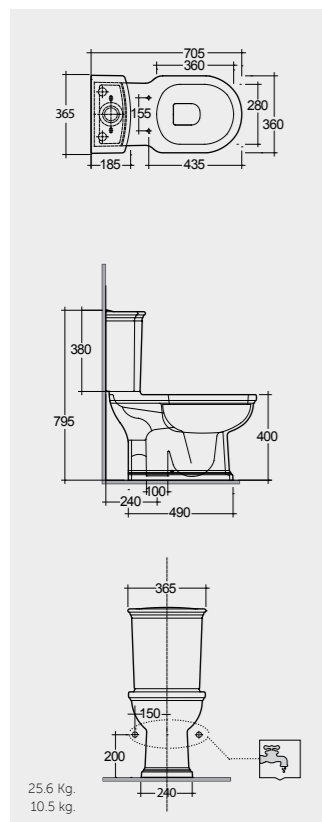

Measurements

- Lacquered Polyester RAK-Washington WTSC3901503
- ABS RAK-Washington JM05DSCQRAWHA
- Urea RAK-Compact YFG173A