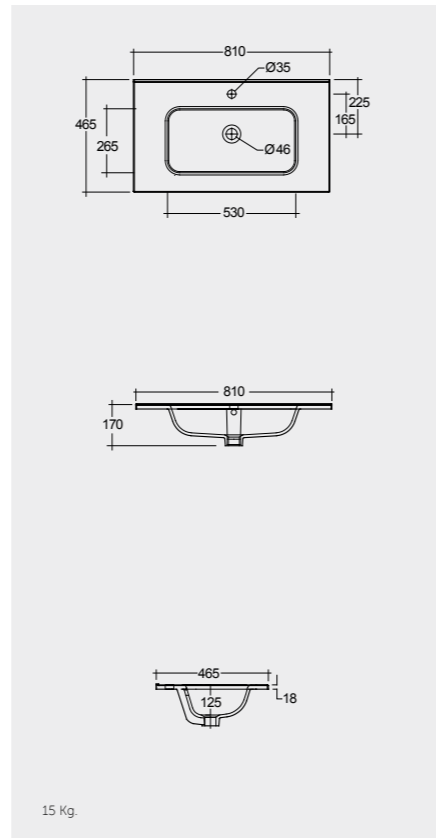

WASH BASINS FOR FURNITURE

DROP IN WASH BASINS

41 x 22CM
JOYWB4106AWHA

61 x 46CM
JOYDI06101WH

81 x 46CM
JOYDI08101WH

Measurements

Notes

All dimensions in mm tolerance $\pm 5\%$ for below 200mm
and $\pm 3\%$ for above 200mm