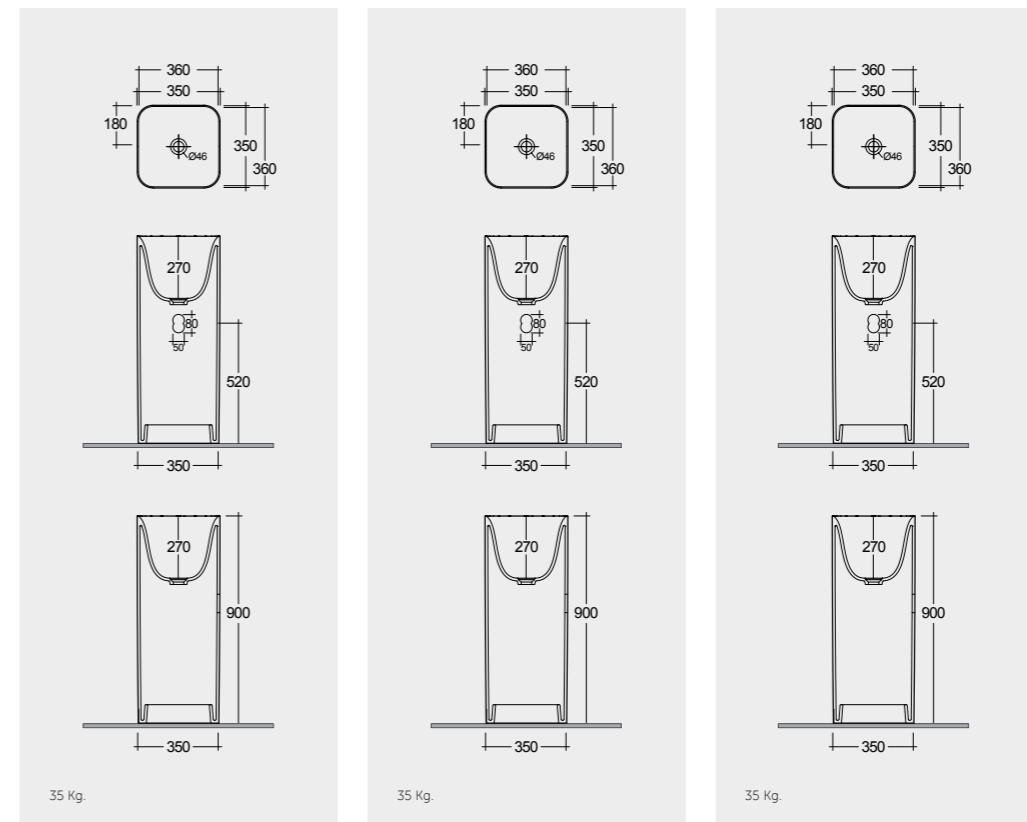

36 CM
PETFS23605AWHA

36 CM
PETFS23605500A

36 CM
PETFS23605504A

Wall Outlet

Wall Outlet

Wall Outlet

Measurements

Notes