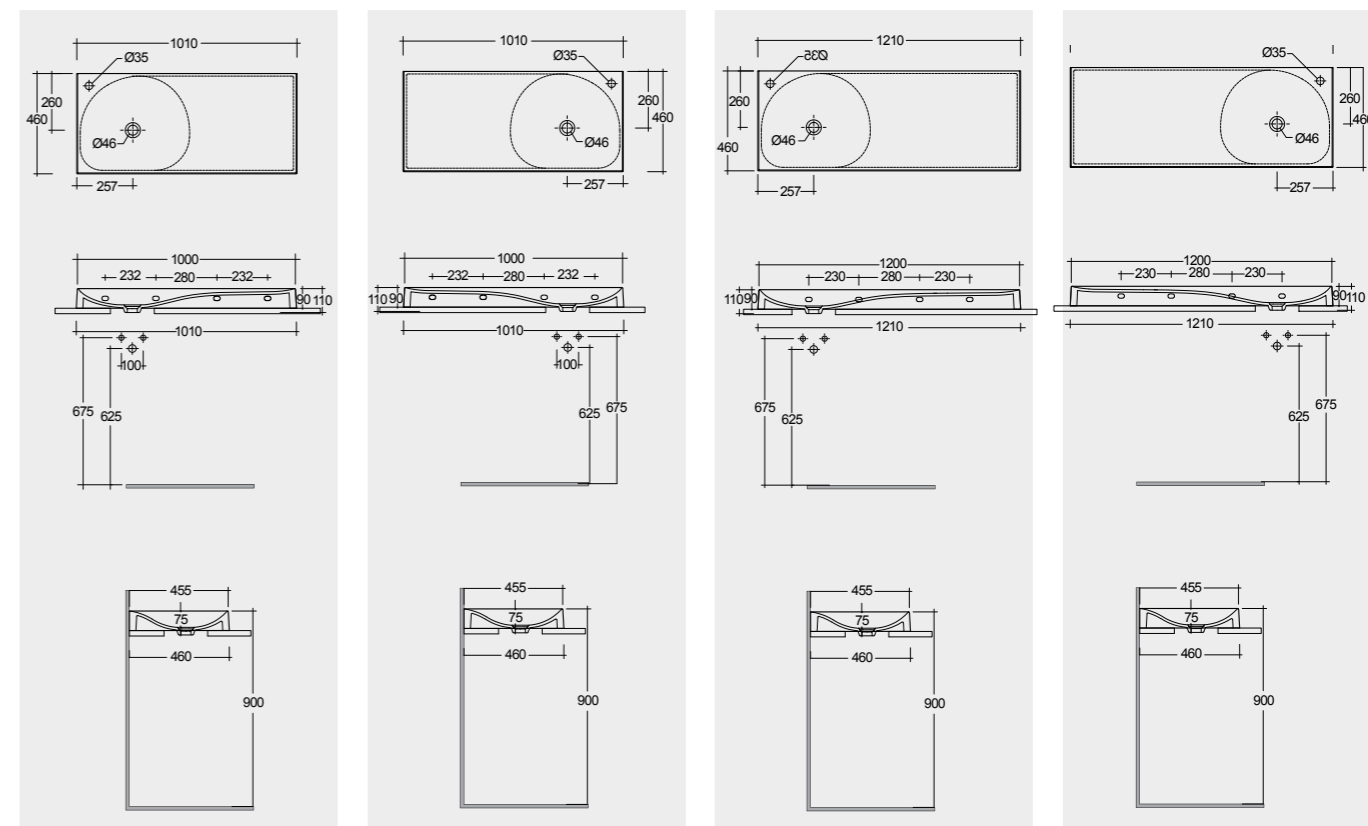

Measurements