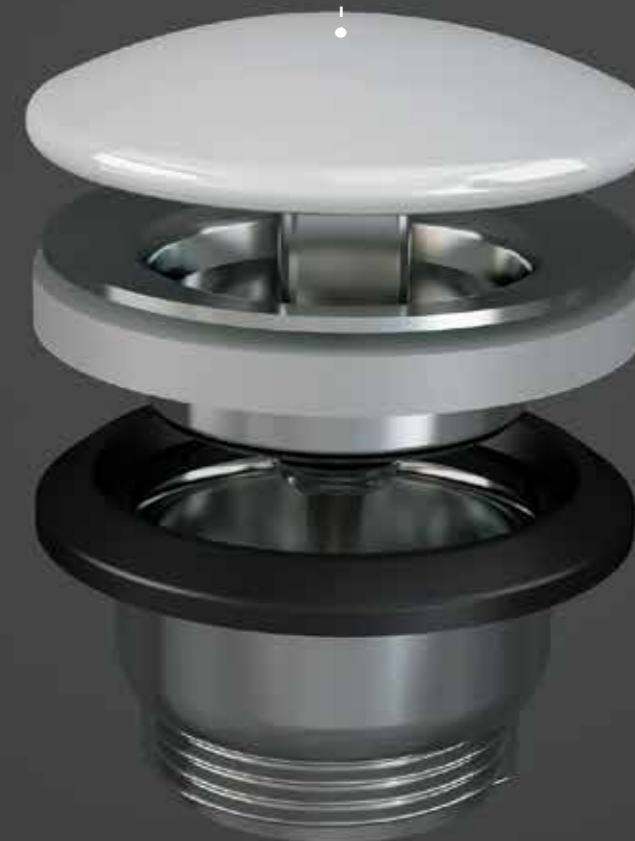

FINISH OPTIONS