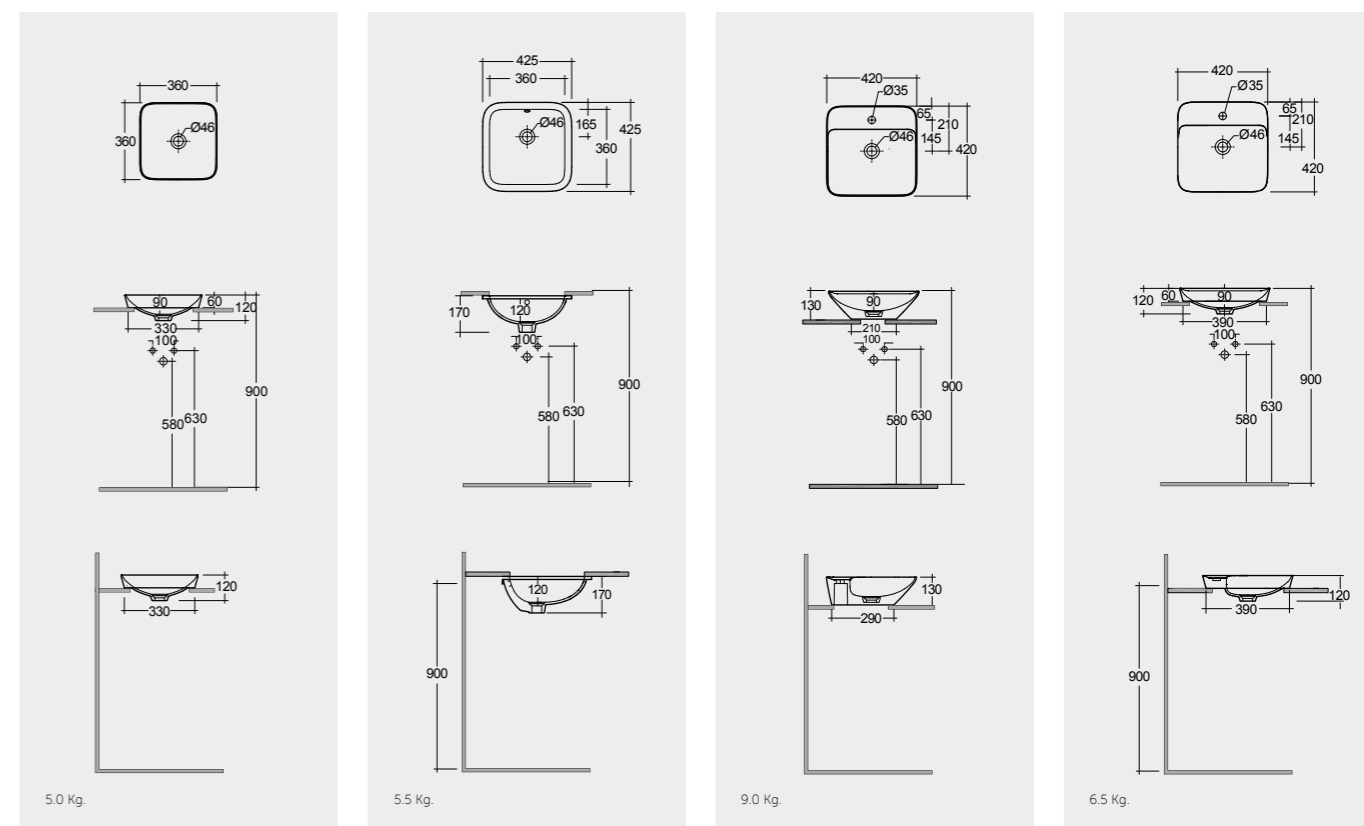

36X36 CM
VARDI43600AWHA

36X36 CM
VARUC43600AWHA

42X42 CM
VARCT44201AWHA

42X42 CM
VARDI44201AWHA

With Overflow

Measurements

5.0 Kg.

5.5 Kg.