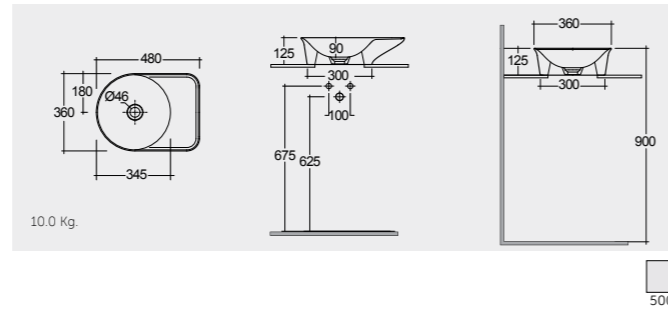

DUO002AWHA Ceramic Free-Flow Waste

COUNTER TOP WASH BASINS

RAK-Valet 48 CM

VALCT4800AWHA Drain not included

RAK-Valet 48 CM

VALCT4800500A Matt Finish Drain not included

RAK- Valet 64 CM

VALCT6400AWHA Drain not included