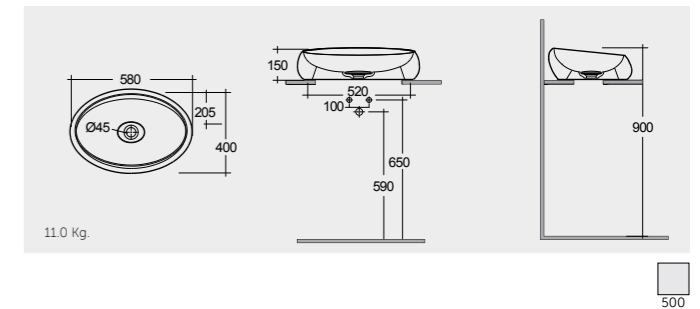

RAK- Valet 64 CM

VALCT6400500A Matt Finish Drain not included

RAK-Cloud 58 CM

CLOCT6000AWHA Drain Not Included
Drain Cover: CLOAC4400AWHA

RAK-Cloud 58 CM

CLOCT6000500A Drain Not Included
Drain Cover: CLOAC4400500A