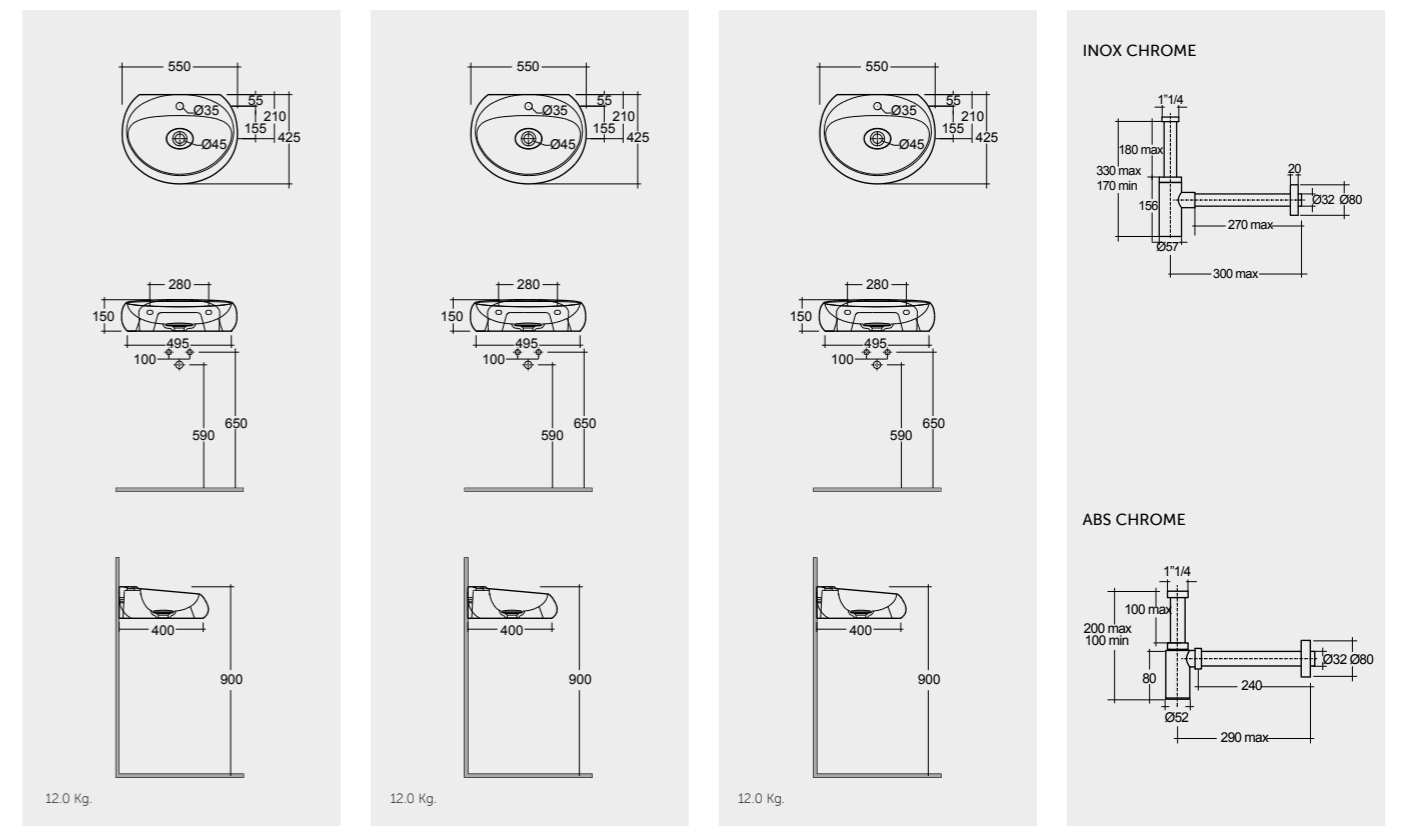

Measurements

Notes

All dimensions in mm tolerance $\pm 5\%$ for below 200mm and $\pm 3\%$ for above 200mm