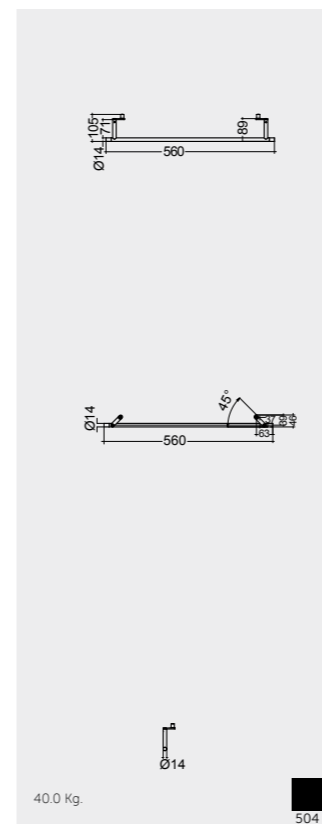

Measurements

Colours available

Colours shown here are as close to actual sanitaryware as printing process will allow