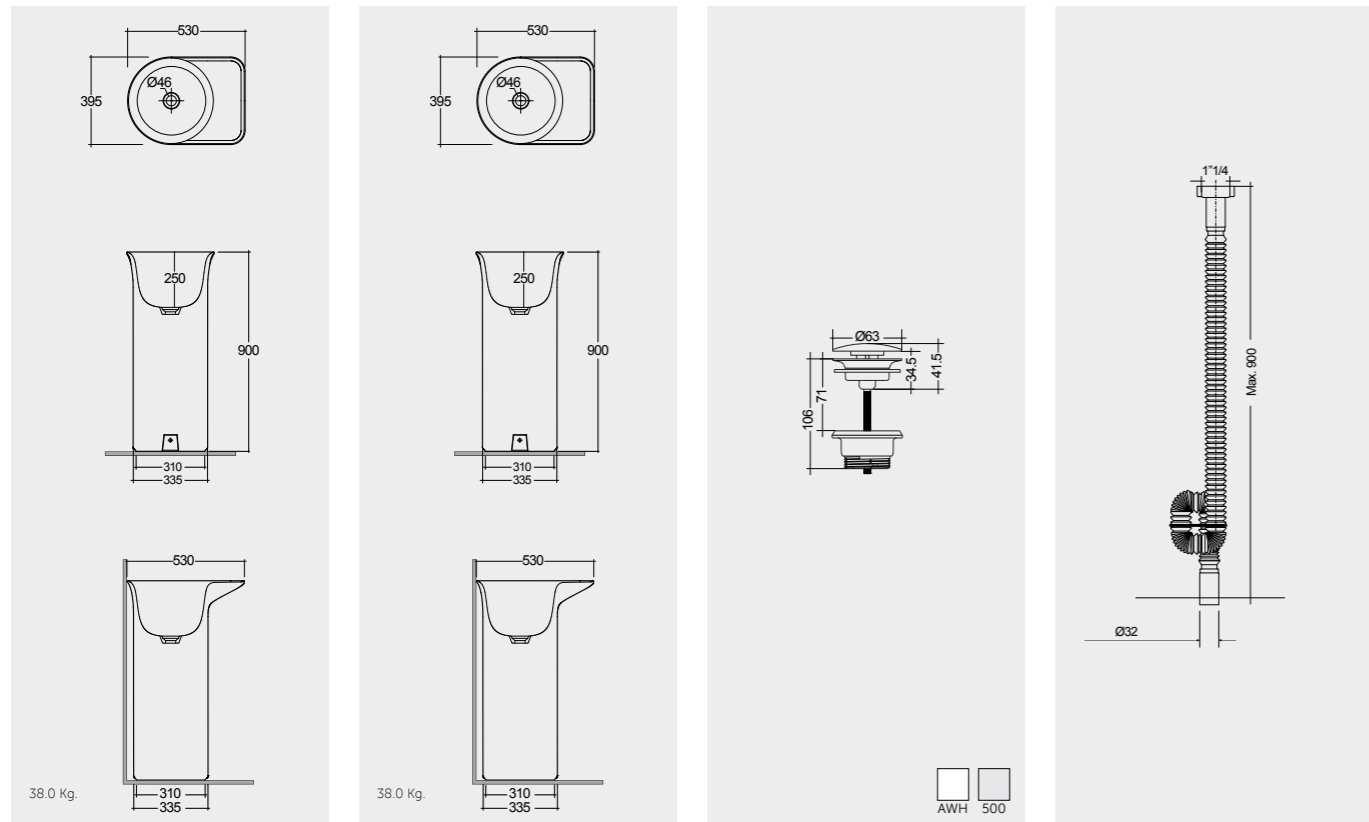

Measurements

Notes

All dimensions in mm tolerance $\pm 5\%$ for below 200mm and $\pm 3\%$ for above 200mm