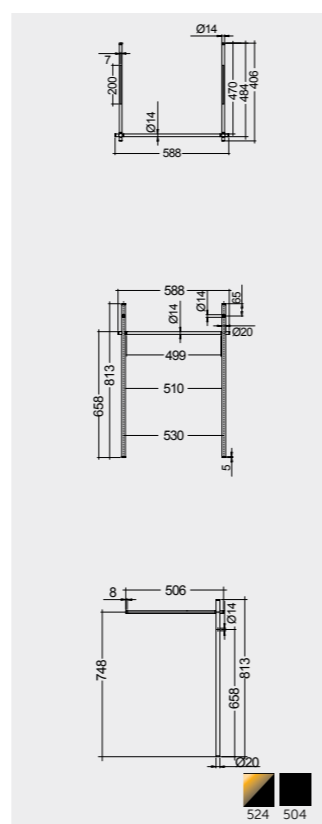

Measurements

Colours available

Colours shown here are as close to actual sanitaryware as printing process will allow