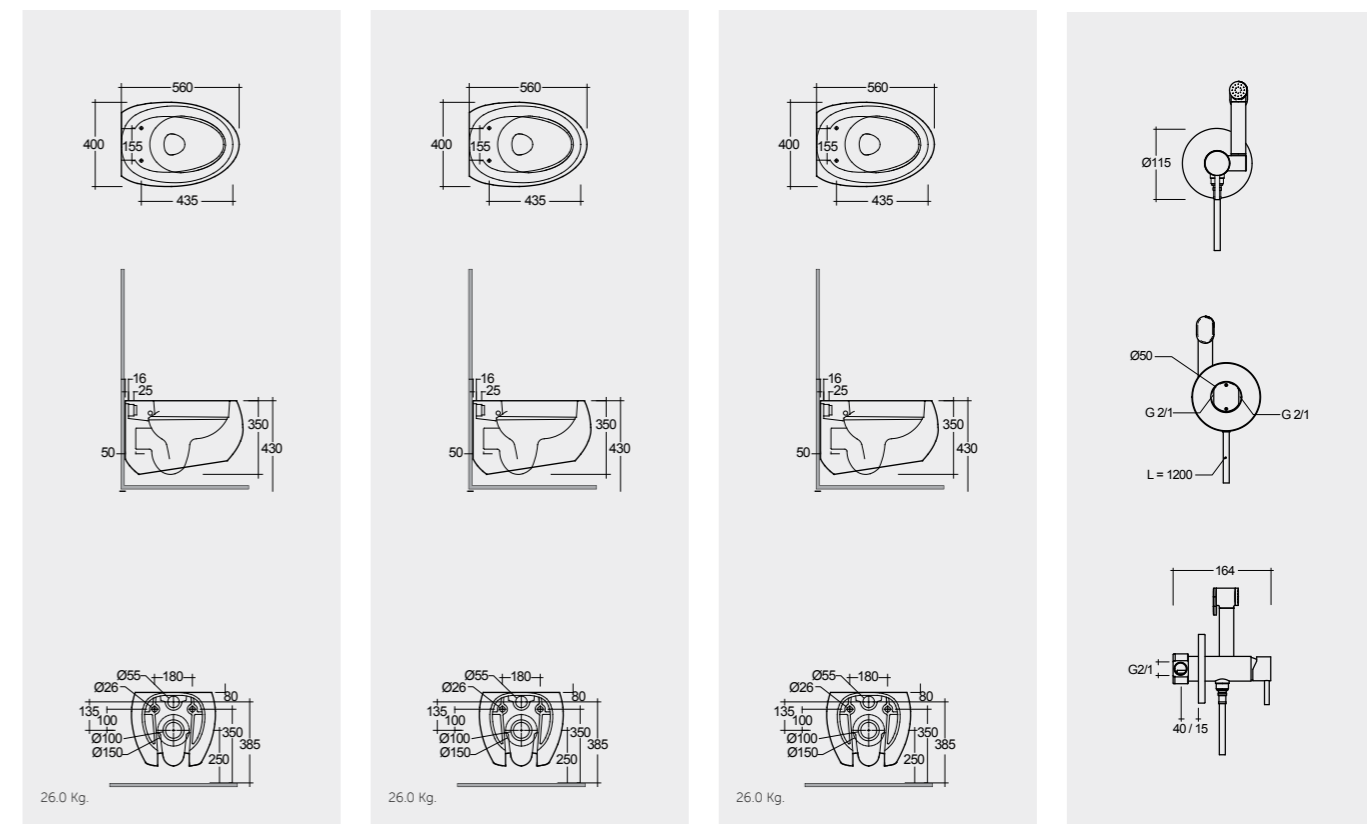

Measurements

Urea RAK-Cloud CLOSC3901WH
Urea RAK-Cloud CLOSC3901500
Urea RAK-Cloud CLOSC3901504

Notes
All dimensions in mm tolerance $\pm 5\%$ for below 200mm and $\pm 3\%$ for above 200mm