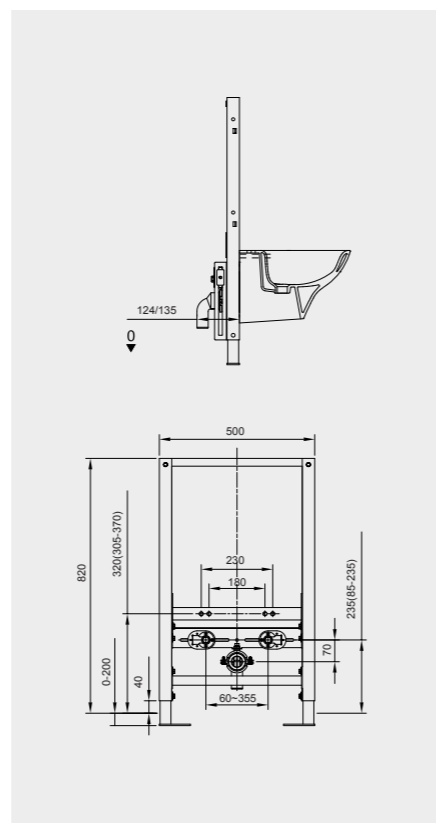

Measurements