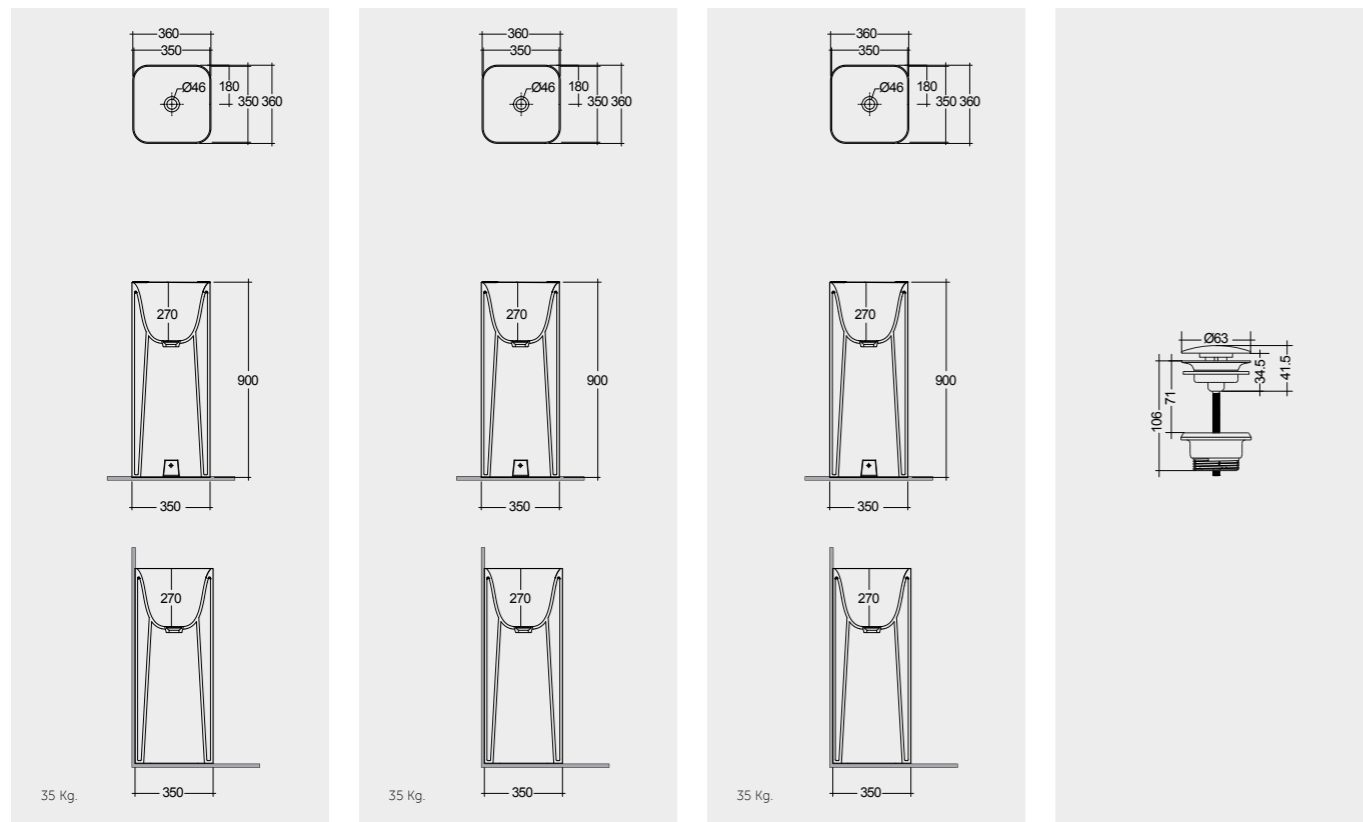

36 CM
PETFS23600500A

36 CM
PETFS23600504A

FREE-FLOW
CHROME : DUO002444

Floor Outlet

Floor Outlet

Floor Outlet

Measurements

Models