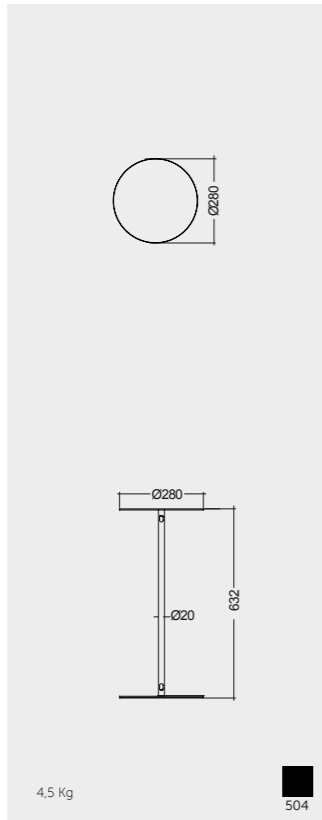

RAK-DES VERTICAL TOWEL HOLDER & SIDE TABLES

Models

Vertical towel holder 156 x45
METTH001524

Ø 28 H63CM
METST001504

Ø 28 H43CM
METST002504

Measurements

Colours available

Colours shown here are as close to actual sanitaryware as printing process will allow