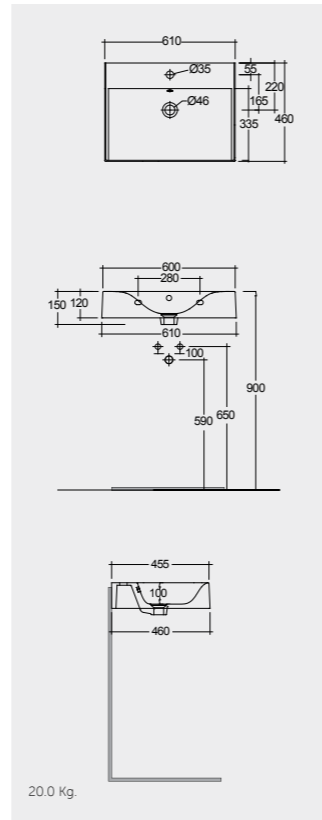

Measurements

Colours available

Colours shown here are as close to actual sanitaryware as printing process will allow