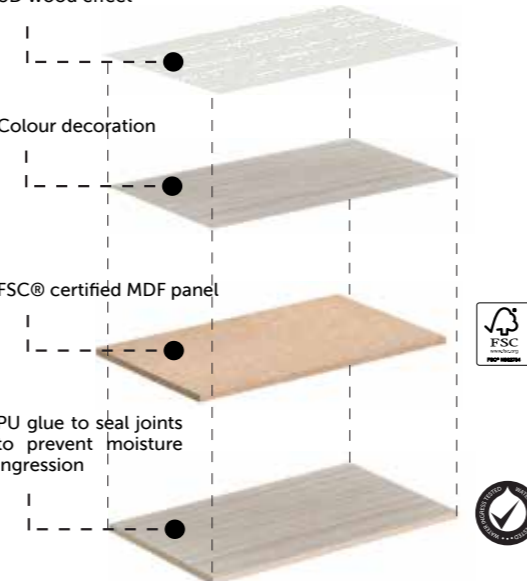

We know that value starts with quality and you can trust our products will stand the test of time.

MATERIALS

LAMILAK

1 High quality lacquering

2 Colour decoration

3 FSC® certified MDF panel

4 PU glue to seal joints to prevent moisture ingress

TECHWOOD

1 3D wood effect

2 Colour decoration

3 FSC® certified MDF panel

4 PU glue to seal joints to prevent moisture ingress

TECHWOOD is the new wood effect material that gives the tactile impression of real wood. Revel in the touch and feel of its vibrant texture. To protect the environment, TECHWOOD is produced from polypropylene recyclable material.