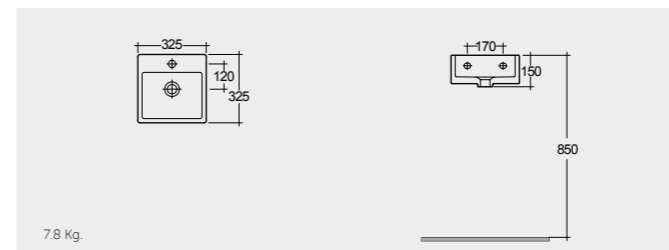

SENCT6000AWHA

CLOAKROOM WASH BASINS

RAK-Square Sink (Patrizia) 51 CM

OC97AWHA

RAK-Nova Sink 46 CM

OC116AWHA

RAK-Tasha 32 CM

OC146AWHA