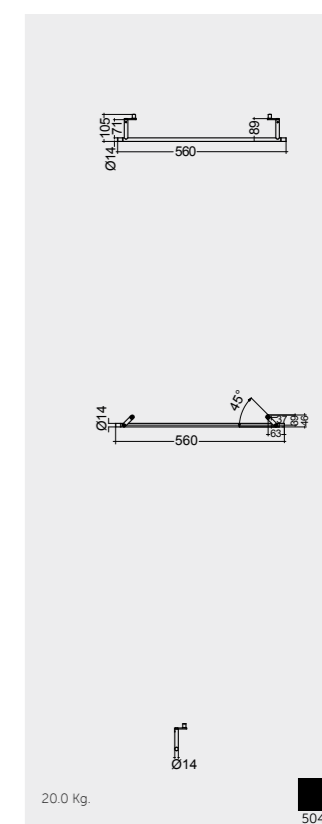

Measurements

Colours available

Colours shown here are as close to actual sanitaryware as printing process will allow