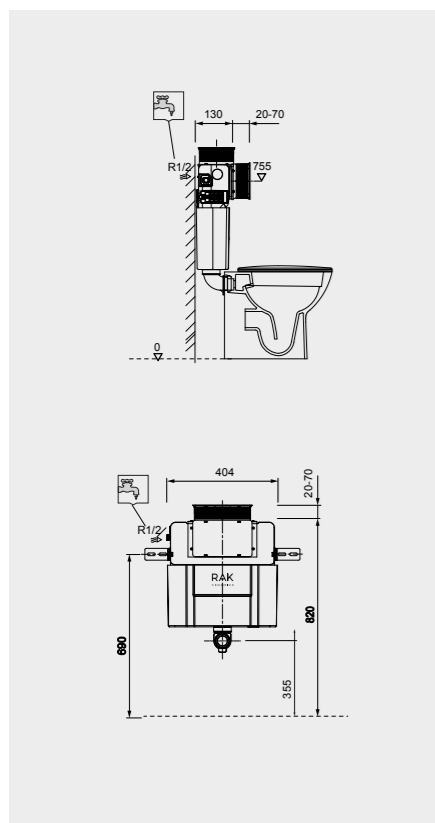

Measurements