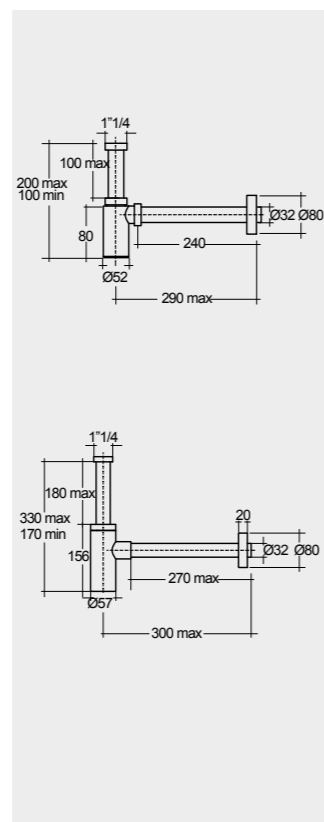

Measurements