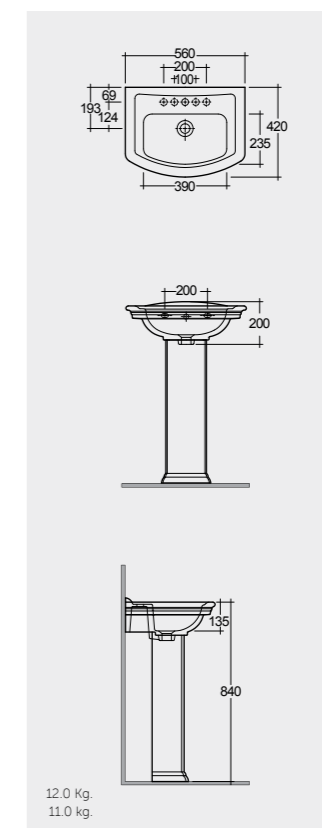

46 CM
WT0701AWHA
WT02AWHA

Measurements

Colours available

Colours shown here are as close to actual sanitaryware as printing process will allow

Models

70 CM
WT03AWHA
WT10AWHA

Back Open
With Push Button

70 CM
WT11AWHA
WT10AWHA