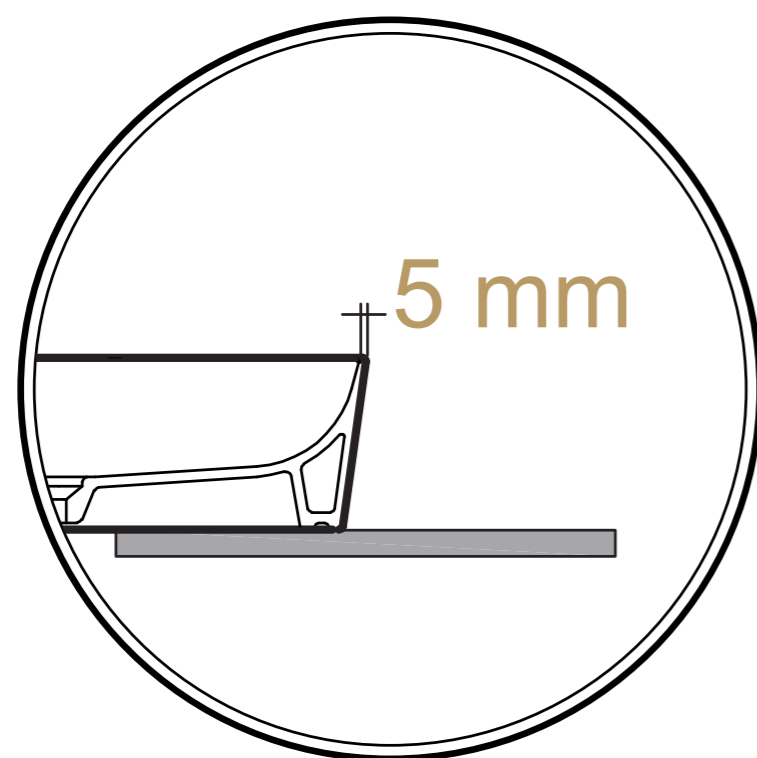

SLIM EDGES, HIGH RESISTANCE