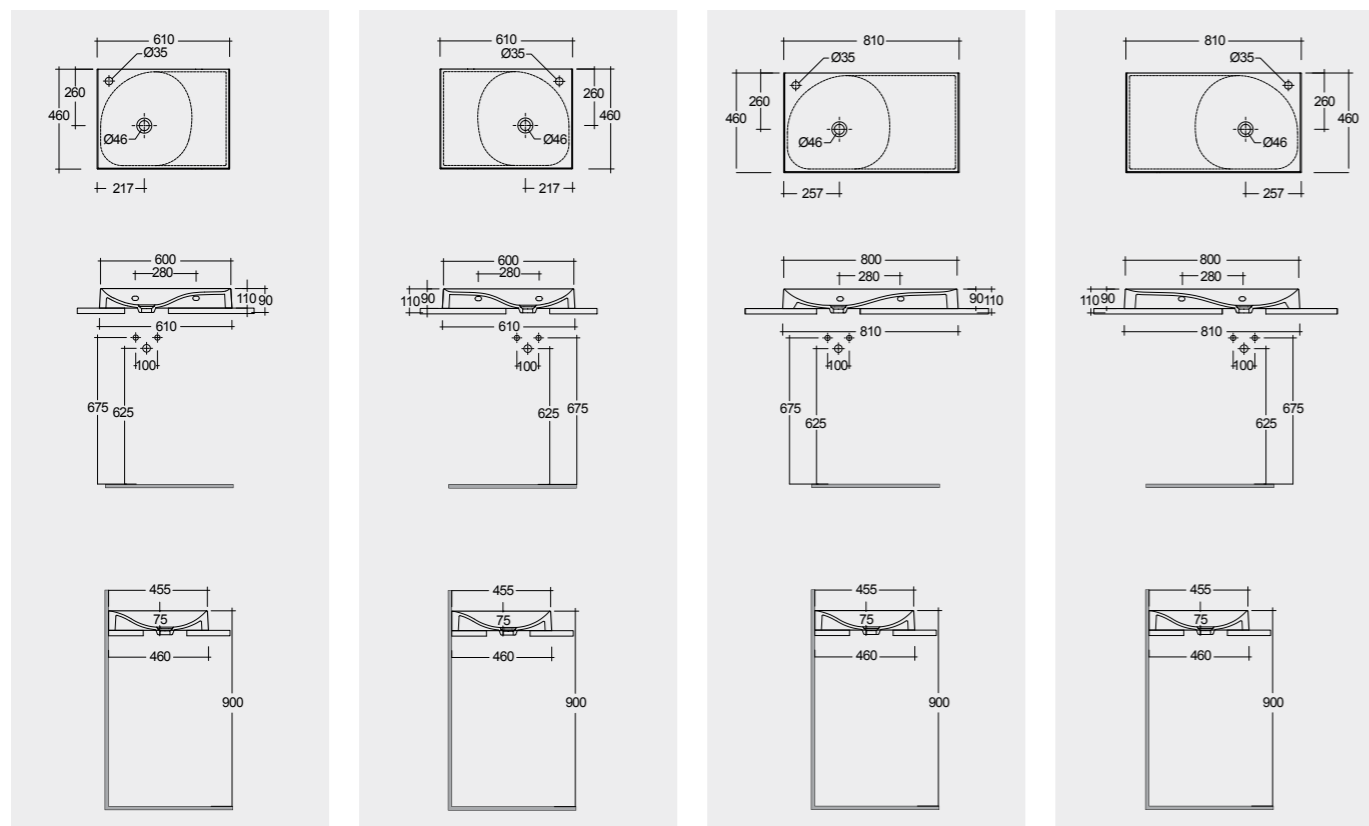

Drain Not Included

Drain Not Included

Measurements

Notes

All dimensions in mm tolerance $\pm 5\%$ for below 200mm and $\pm 3\%$ for above 200mm

Models

100 CM Right Ledge REMWB110101AWHA
 100 CM Left Ledge REMWB210101AWHA
 120 CM Right Ledge REMWB112101AWHA
 120 CM Left Ledge REMWB212101AWHA