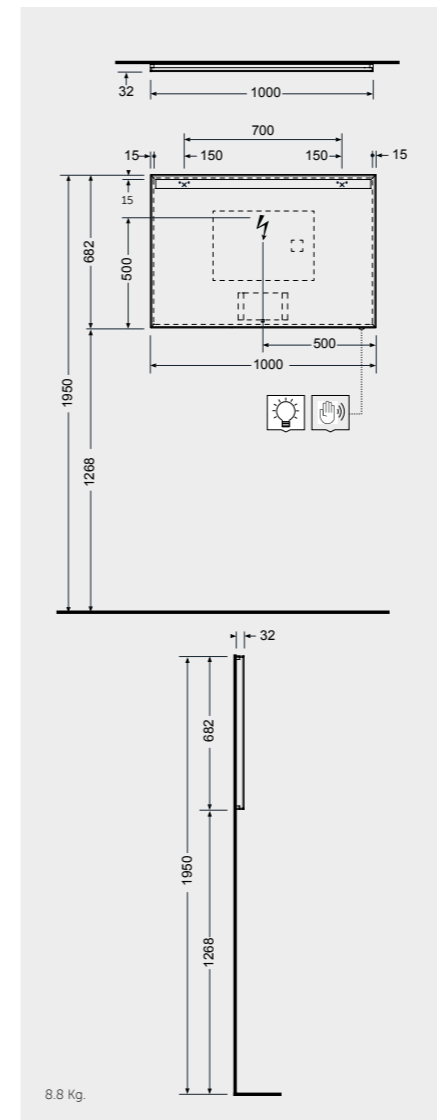

Measurements

MIRRORS

W 100 x D 3 x H 68CM
JOYMR10068LED
Cool Light 6000K
700 Lumens

W 120 x D 3 x H 68CM
JOYMR12068LED
Cool Light 6000K
900 Lumens

Measurements

MIRROR CABINETS

W 40 x D 18 x H 68CM
JOYMC04001