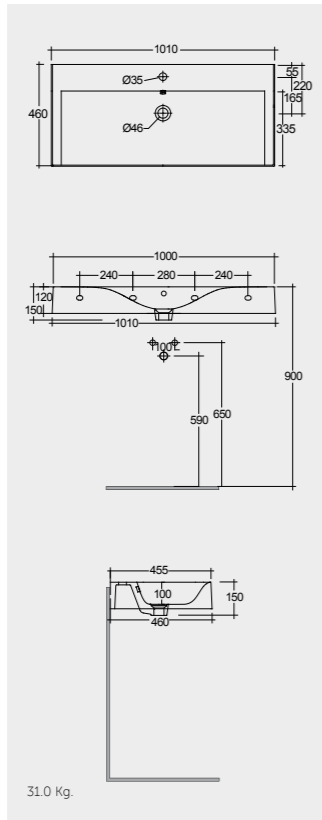

Measurements

Colours available

Colours shown here are as close to actual sanitaryware as printing process will allow