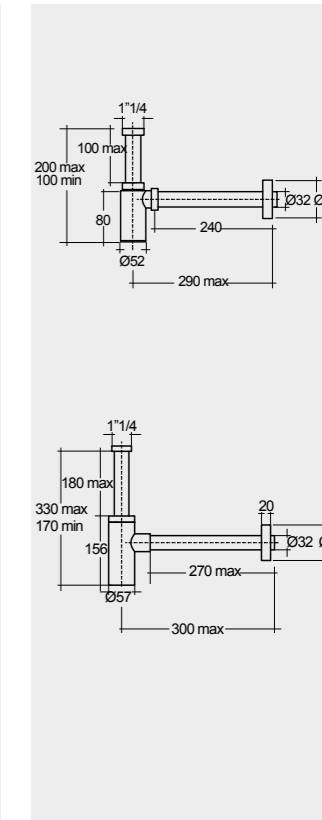

Measurements

Notes

All dimensions in mm tolerance $\pm 5\%$ for below 200mm
and $\pm 3\%$ for above 200mm