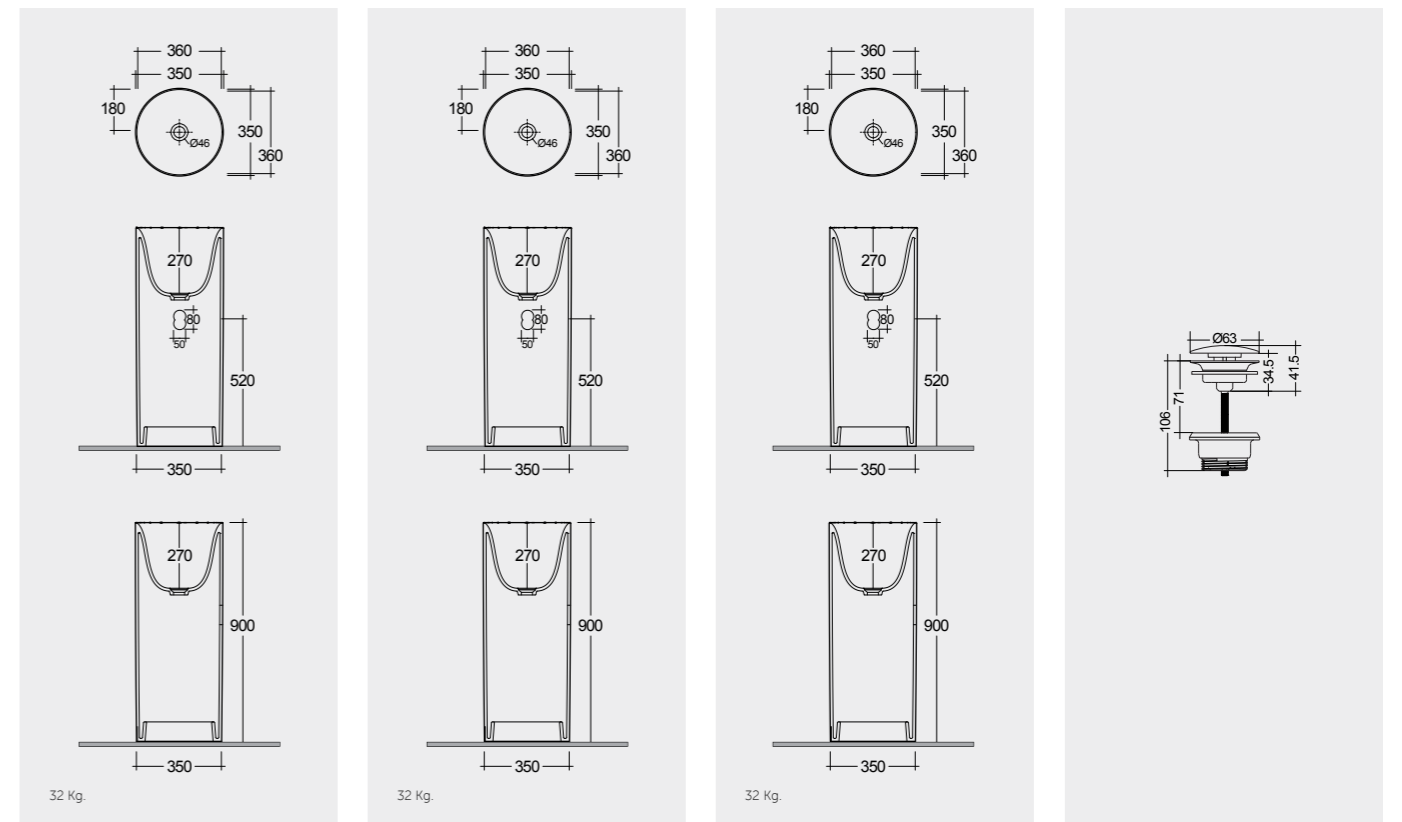

Wall Outlet

Wall Outlet

Wall Outlet

Measurements

Notes

All dimensions in mm tolerance $\pm 5\%$ for below 200mm and $\pm 3\%$ for above 200mm

Models

36 CM
PETFS23600AWHA