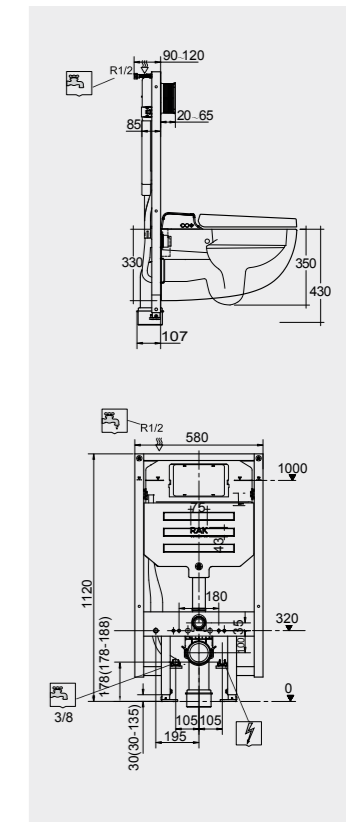

Measurements

Compatible with 6/3L dual flushing, 4,5/3L dual flushing, in accordance with en997 - type 1.

Note

All dimensions in mm tolerance $\pm 5\%$ for below 200mm and $\pm 3\%$ for above 200mm