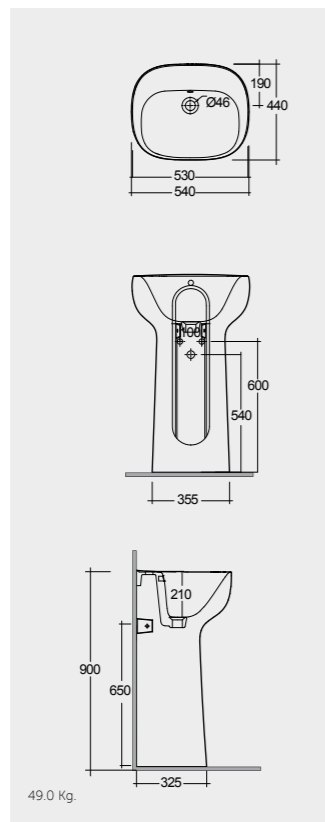

Measurements