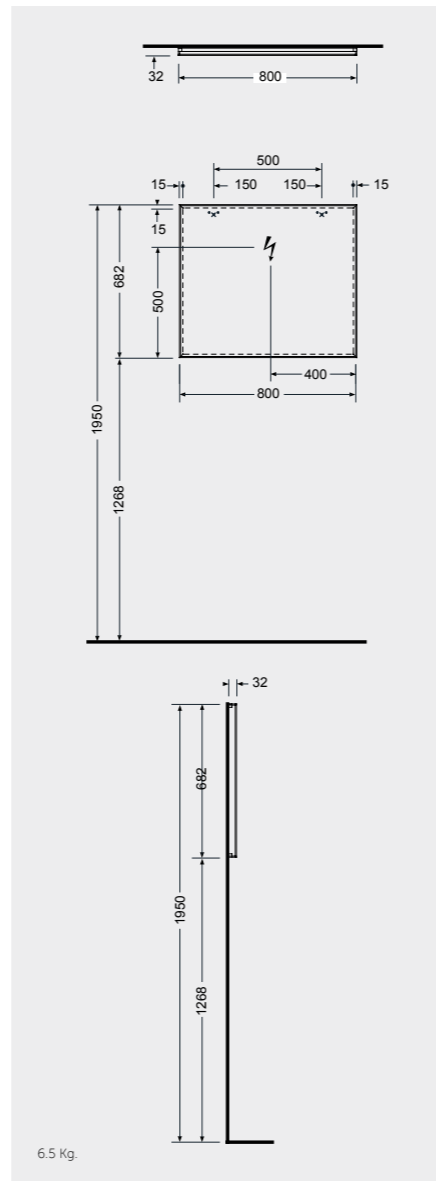

Measurements

MIRRORS

W 100 x D 2 x H 68CM
JOYMR10068STD

W 120 x D 2 x H 68CM
JOYMR12068STD

ABS: JOYTB6000CR1
Cool Light 6000K
450 Lumens

Measurements

BATHTUBS

RAKSOLID: DESIGN AND FUNCTIONALITY