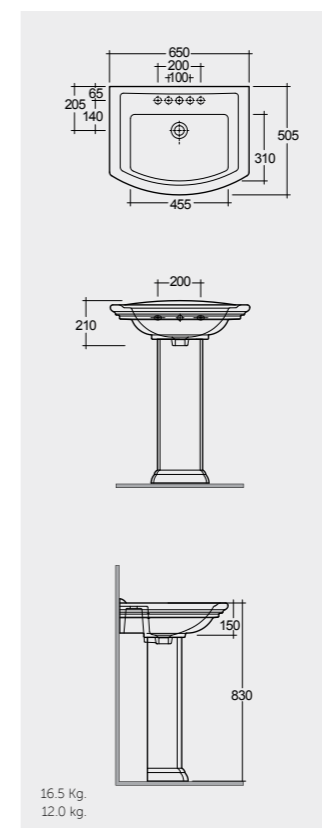

46 CM
WT0701AWHA
WT02AWHA

Measurements

Colours available

Colours shown here are as close to actual sanitaryware as printing process will allow

Models

70 CM
WT03AWHA
WT10AWHA

Back Open
With Push Button

70 CM
WT11AWHA
WT10AWHA