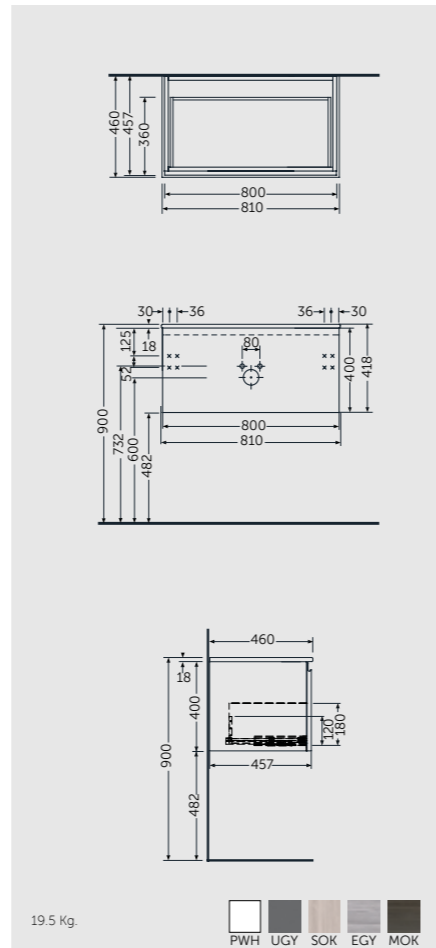

Measurements

WALL HUNG VANITY UNITS

W 100 x D 46 x H 40CM
UNOWH100UGY
Space saving bottle trap required BTRWBPPR022

120cm = 2x W 60CM Units
UNOWH060UGY x2
Space saving bottle trap required BTRWBPPR022 (x2)