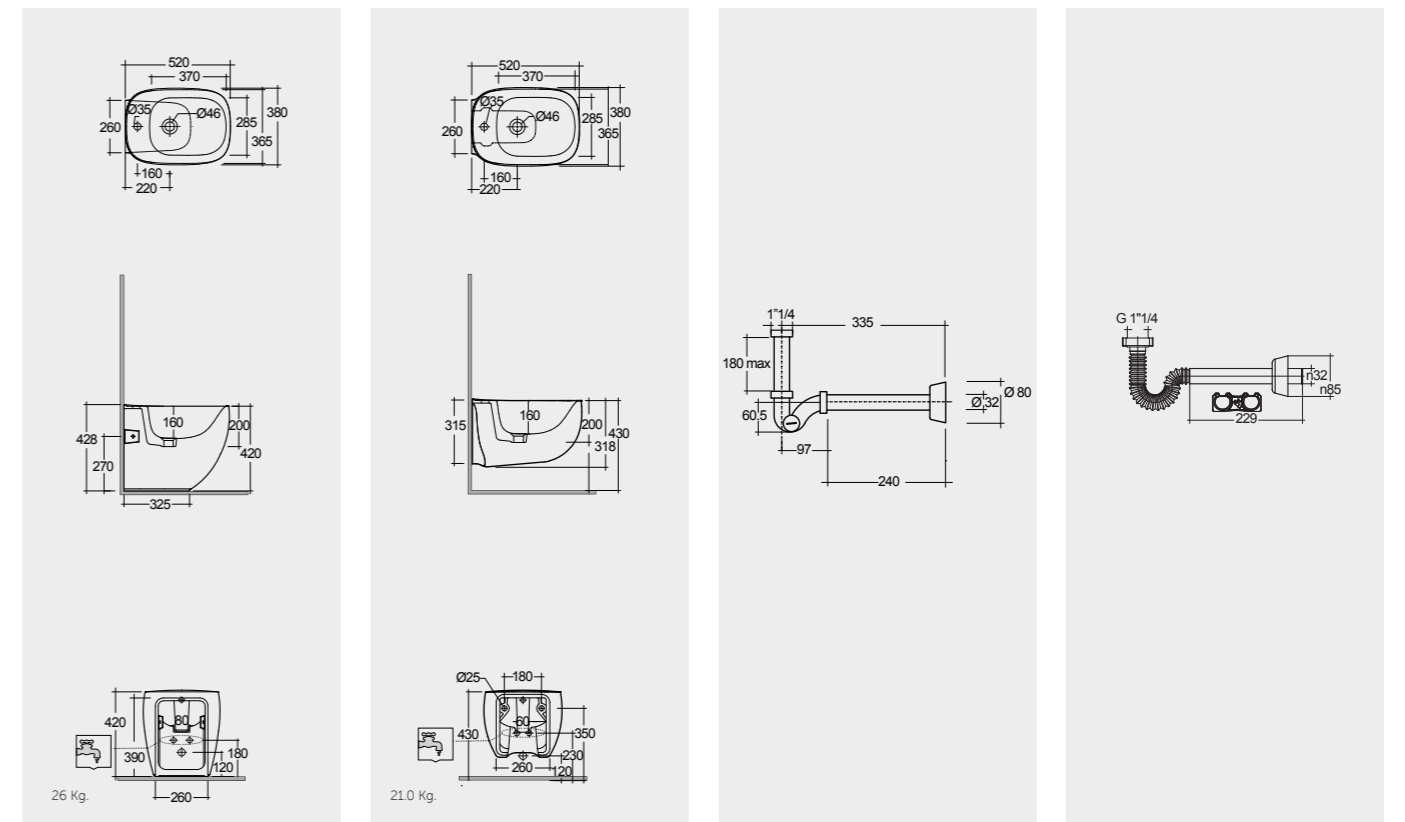

FOR BIDET
 PP WHITE :
 BTRBDPPR012

Space Saving

Hidden Fixations
Comfort Height 42 CM

Hidden Fixations

Inspectionable

Measurements

Colours available

Colours shown here are as close to actual sanitaryware as printing process will allow