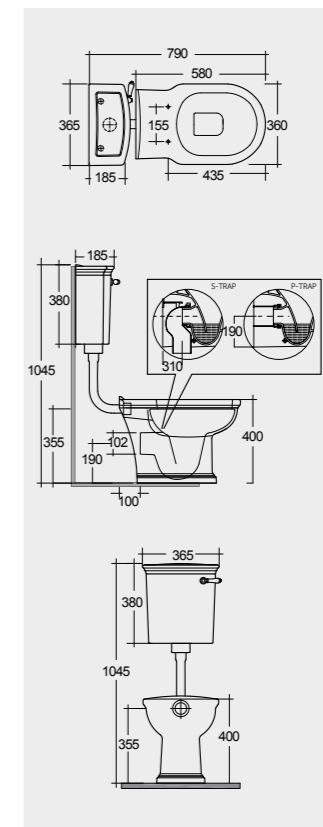

58 CM
WT21AWHA
CISTERN : WT23AWHA
FITTINGS : FTWTLOCIST

With Front Lever

58 CM
WT21AWHA

Back Open

Measurements

- Lacquered Polyester RAK-Washington WTSC3901503
- ABS RAK-Washington JM05DSCQRAWHA
- Urea RAK-Compact YFG173A