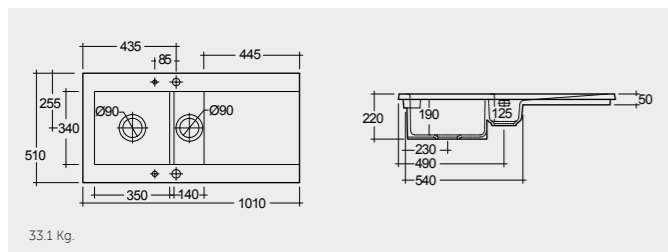

Right: OC200RHSL514A External overflow optional
Left: OC200LHSL514A
No tap hole: OC200NTSL514A