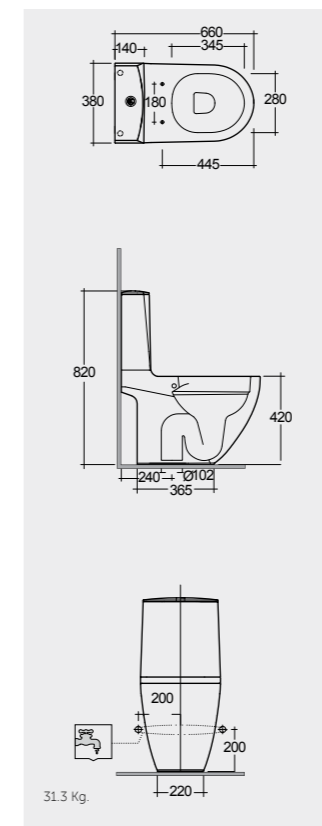

Urea RAK-Des
DESSC3901WH