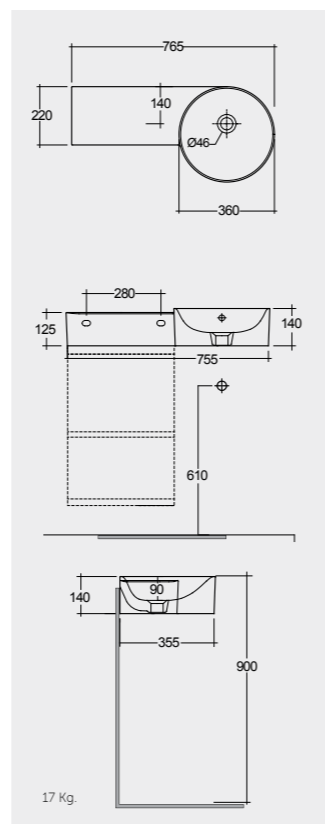

77 CM Right Ledge
PETWB27700AWHA

77 CM Left Ledge
PETWB17701AWHA

77 CM Left Ledge
PETWB17700AWHA

No Faucet Hole

No Faucet Hole

Measurements

Notes

All dimensions in mm tolerance $\pm 5\%$ for below 200mm and $\pm 3\%$ for above 200mm