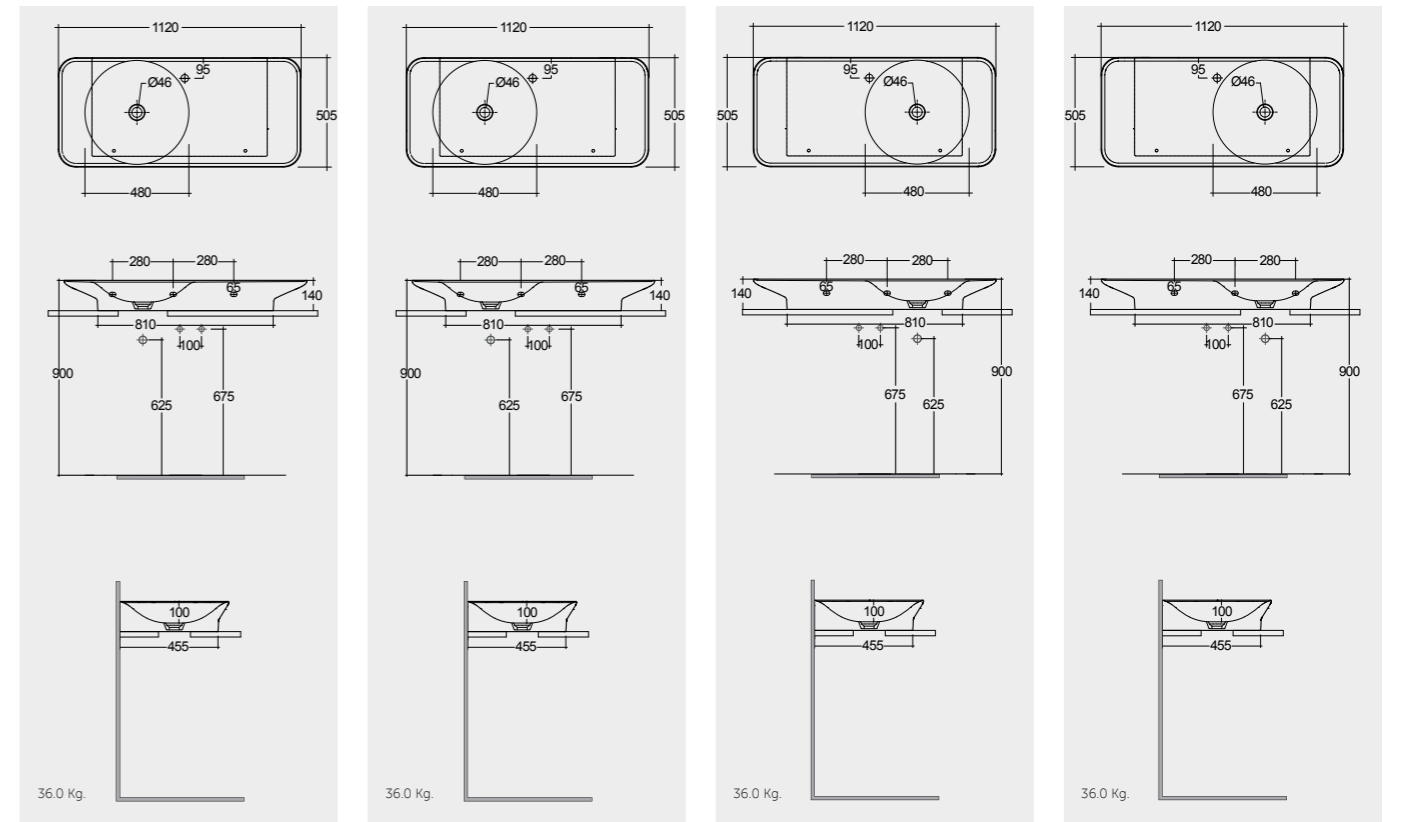

Measurements

Notes

All dimensions in mm tolerance $\pm 5\%$ for below 200mm and $\pm 3\%$ for above 200mm