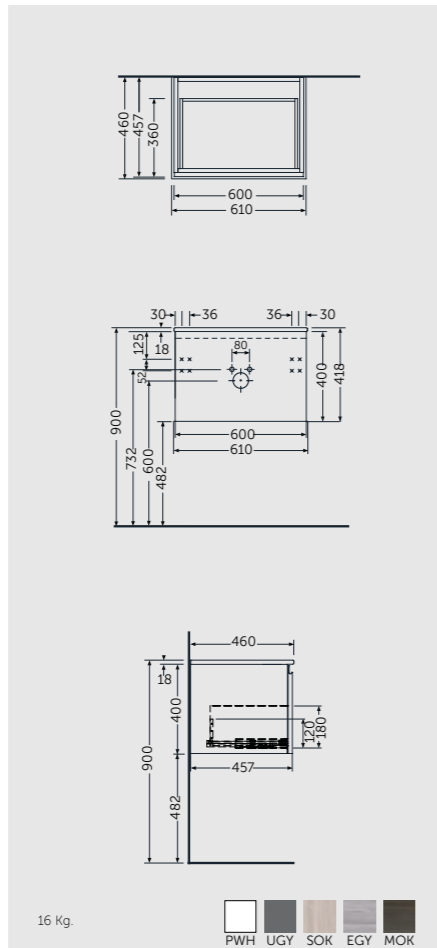

Measurements

WALL HUNG VANITY UNITS

W 100 x D 46 x H 40CM
UNOWH100UGY
Space saving bottle trap required BTRWBPPR022

120cm = 2x W 60CM Units
UNOWH060UGY x2
Space saving bottle trap required BTRWBPPR022 (x2)