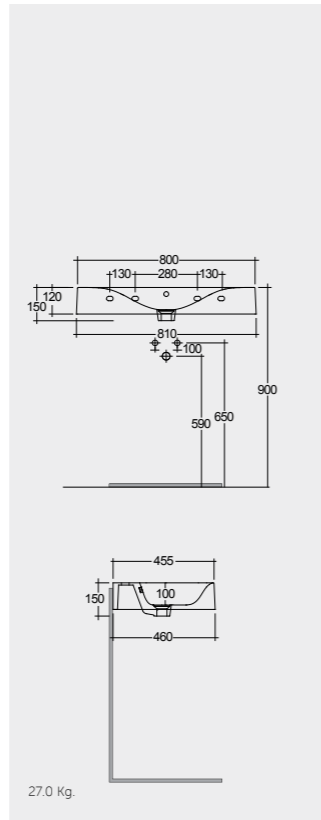

Measurements

Colours available

Colours shown here are as close to actual sanitaryware as printing process will allow