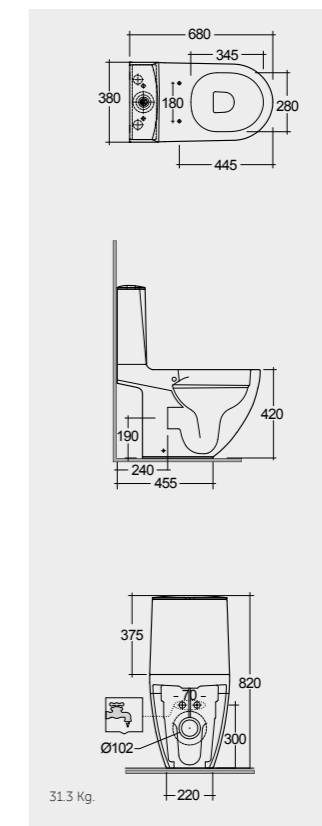

68 CM
DESWC1145AWHA
Bottom Inlet: SENWT1800AWHA
Side Inlet: SENWT1802AWHA

Back Open
Comfort Height 42 CM

Urea RAK-Des
DESSC3901WH

Urea RAK-Des
DESSC3901WH

Urea RAK-Des
DESSC3901WH

Models

52 CM DESWC1346AWHA
52 CM DESWC1361AWHA
52 CM DESWC1446AWHA
58 CM DESWC1347AWHA