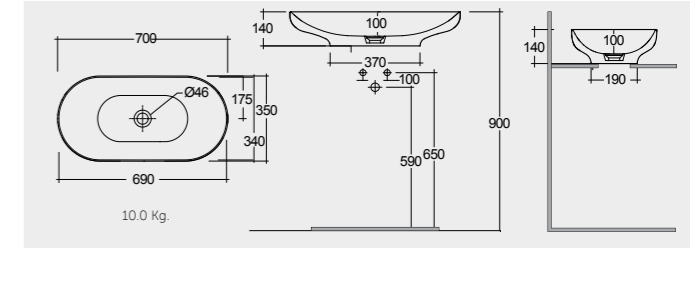

RAK-Cloud 58 CM

CLOCT6000504A Drain Not Included
Drain Cover: CLOAC4400504A

RAK-Des 70 CM

DESCT7000AWHA

COUNTER TOP WASH BASINS

RAK- Illusion 60 CM

ILLCT6000AWHA

RAK- Sensation 60 CM