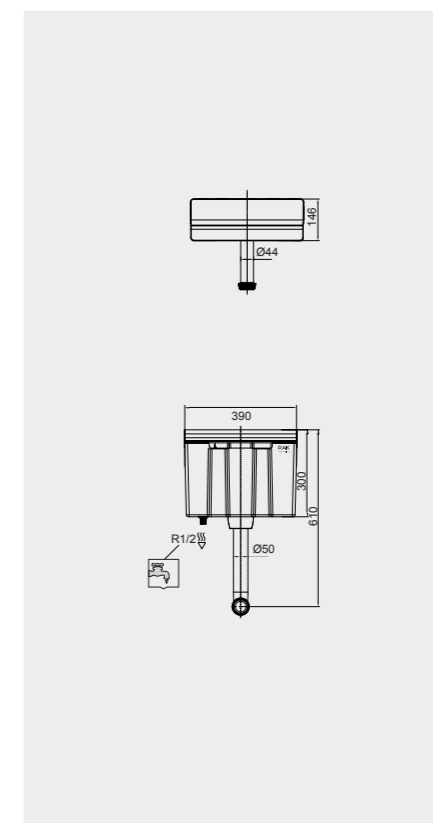

Measurements