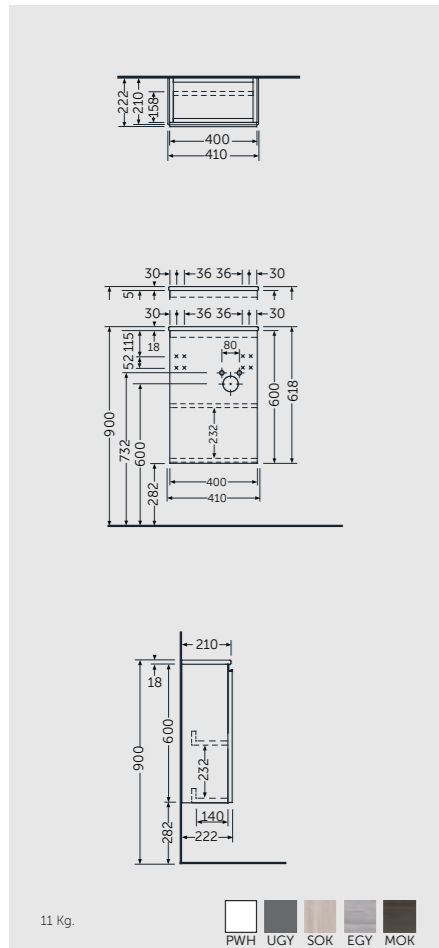

Measurements