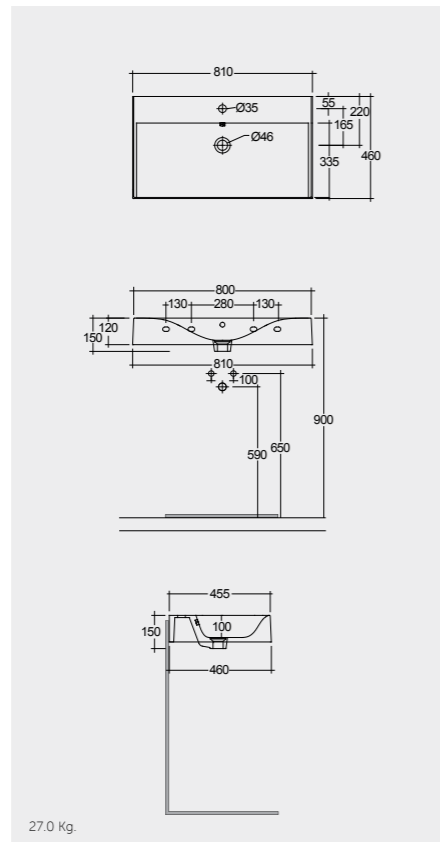

Measurements

Notes

All dimensions in mm tolerance $\pm 5\%$ for below 200mm
and $\pm 3\%$ for above 200mm