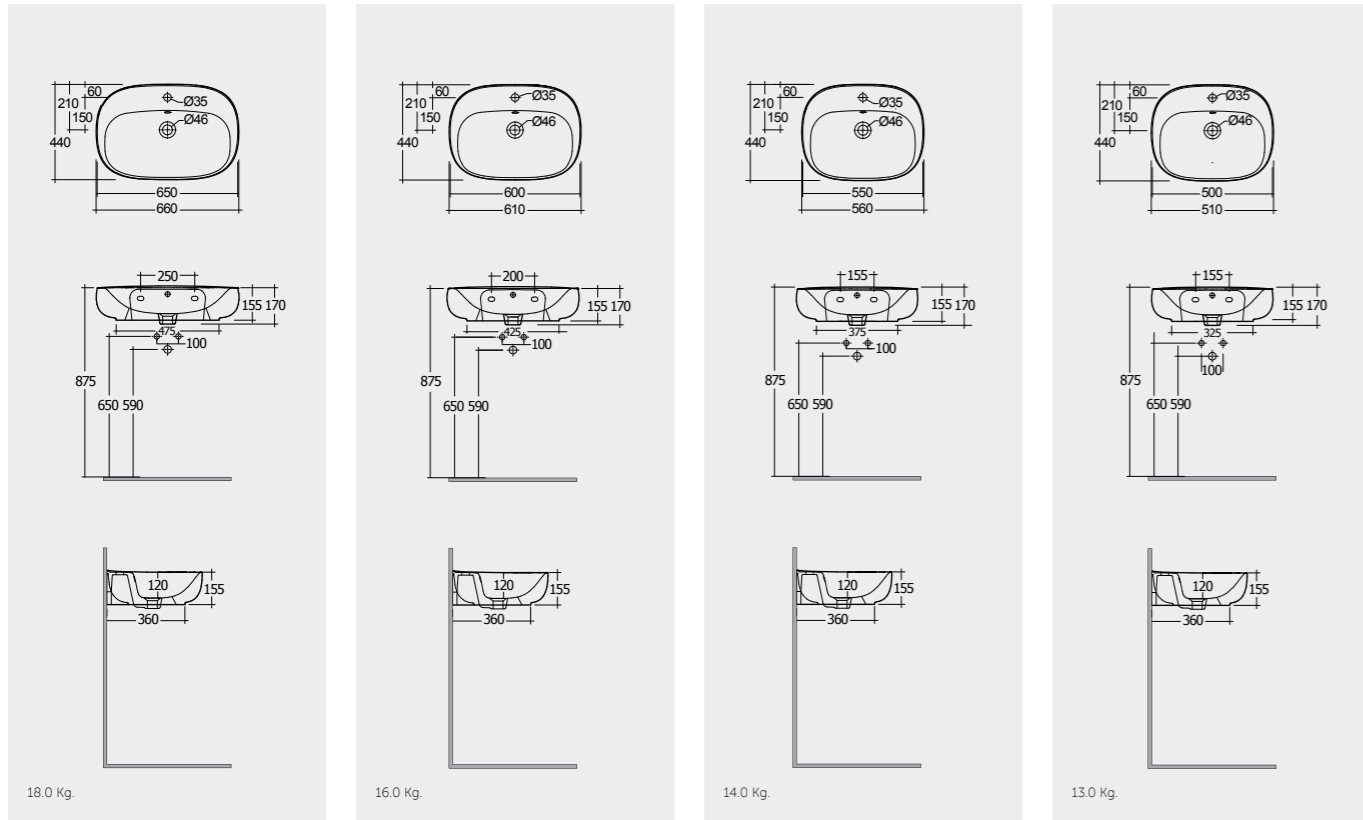

55 CM
ILLWB5501AWHA

50 CM
ILLWB5001AWHA

Measurements

Colours available

Colours shown here are as close to actual sanitaryware as printing process will allow

Models

MORFP2400AWHA

MORHP2500AWHA