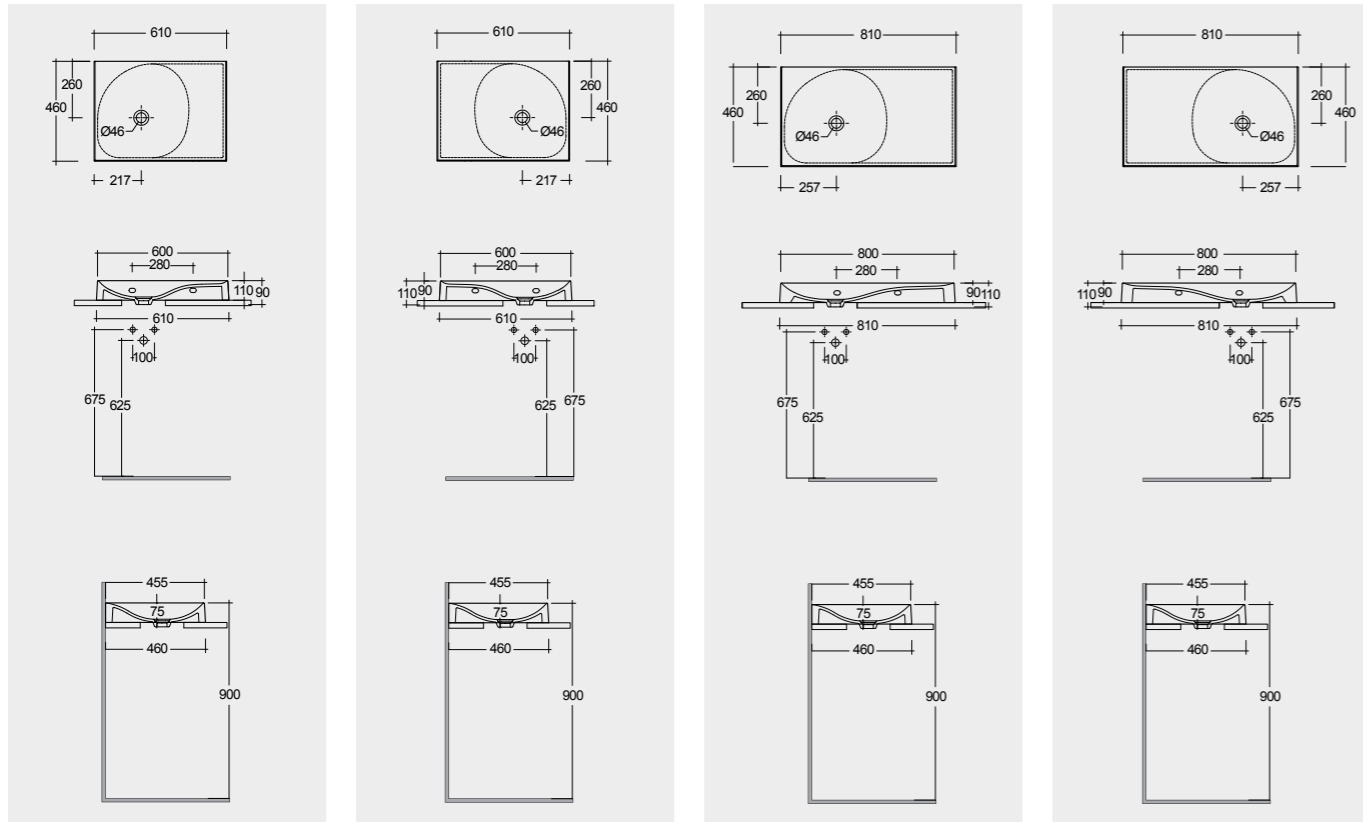

100 CM Right Ledge
REMWB110101AWHA
 100 CM Left Ledge
REMWB210101AWHA
 120 CM Right Ledge
REMWB112101AWHA
 120 CM Left Ledge
REMWB212101AWHA

Drain Not Included

Drain Not Included

Drain Not Included

Drain Not Included

Measurements

Models

60 CM Right Ledge
REMWB106100AWHA
 60 CM Left Ledge
REMWB206100AWHA
 80 CM Right Ledge
REMWB108100AWHA
 80 CM Left Ledge
REMWB208100AWHA

Drain Not Included
No Faucet Hole

Measurements

Notes

All dimensions in mm tolerance $\pm 5\%$ for below 200mm and $\pm 3\%$ for above 200mm

Models

100 CM Right Ledge
REMWB110100AWHA
 100 CM Left Ledge
REMWB210100AWHA
 120 CM Right Ledge
REMWB112100AWHA
 120 CM Left Ledge
REMWB212100AWHA