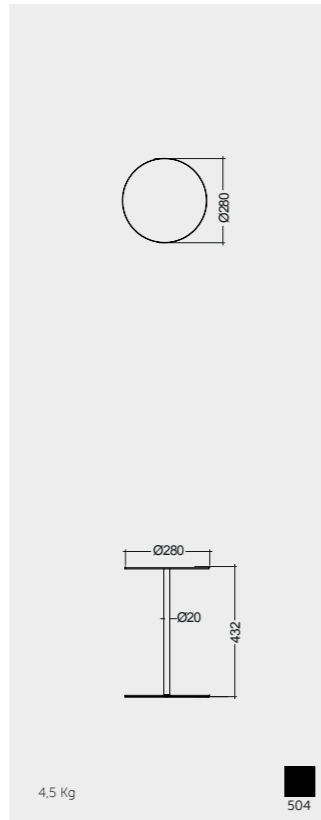

RAK-DES VERTICAL TOWEL HOLDER & SIDE TABLES

Models

Vertical towel holder 156 x45
METTH001524

Ø 28 H63CM
METST001504

Ø 28 H43CM
METST002504

Measurements

Colours available

Colours shown here are as close to actual sanitaryware as printing process will allow