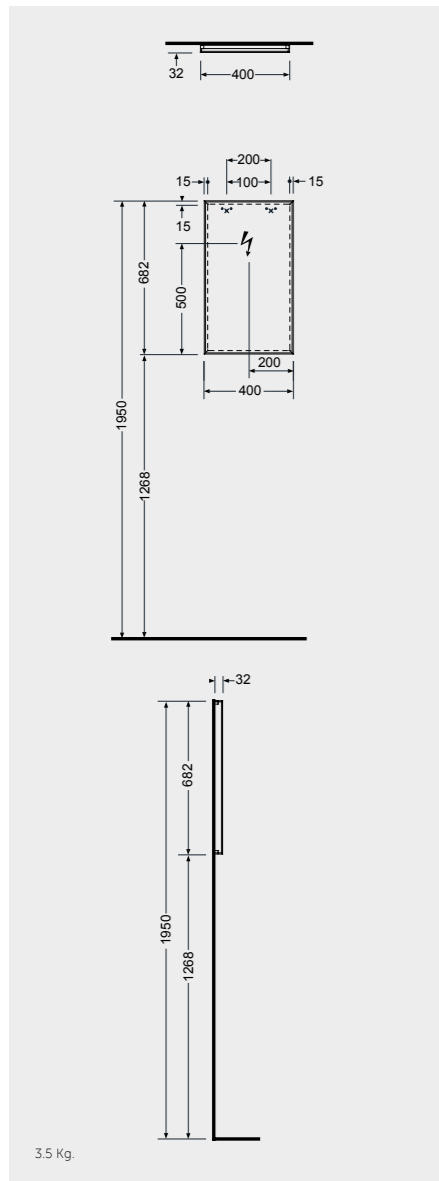

Measurements

MIRRORS

W 100 x D 2 x H 68CM
JOYMR10068STD

W 120 x D 2 x H 68CM
JOYMR12068STD

ABS: JOYTB6000CR1
Cool Light 6000K
450 Lumens

Measurements

BATHTUBS

RAKSOLID: DESIGN AND FUNCTIONALITY