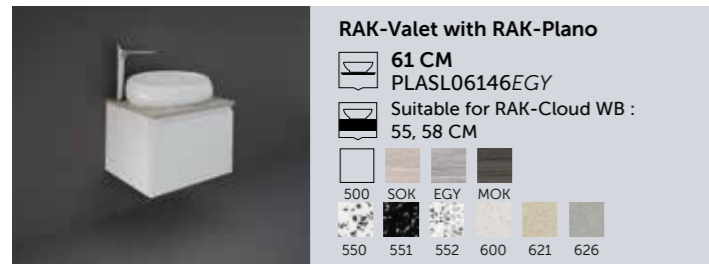

RAK-CLOUD WITH RAK-PLANO SURFACES