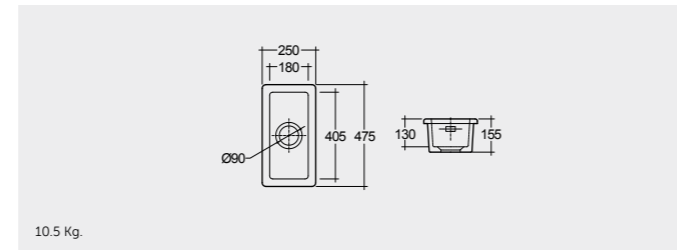

RAK-Tulip 59 CM

 OC84AWHA

RAK-Juliee

 OC105AWHA

External overflow optional

MATERIALS & TECHNICAL INFORMATION

Colours available

Colours shown here are as close to actual sanitaryware as printing process will allow