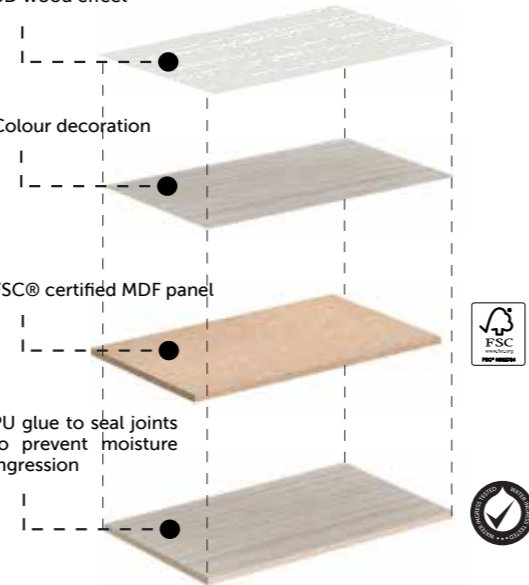

We know that value starts with quality and you can trust our products will stand the test of time.

MATERIALS

LAMILAK

1 High quality lacquering

2 Colour decoration

3 FSC® certified MDF panel

4 PU glue to seal joints to prevent moisture ingress

TECHWOOD

1 3D wood effect

2 Colour decoration

3 FSC® certified MDF panel

4 PU glue to seal joints to prevent moisture ingress

TECHWOOD is the new wood effect material that gives the tactile impression of real wood. Revel in the touch and feel of its vibrant texture. To protect the environment, TECHWOOD is produced from polypropylene recyclable material.