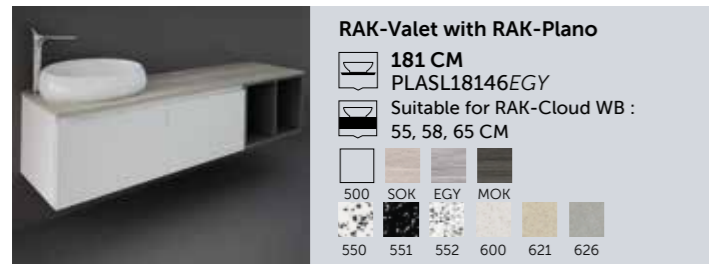

RAK-CLOUD WITH RAK-PLANO SURFACES