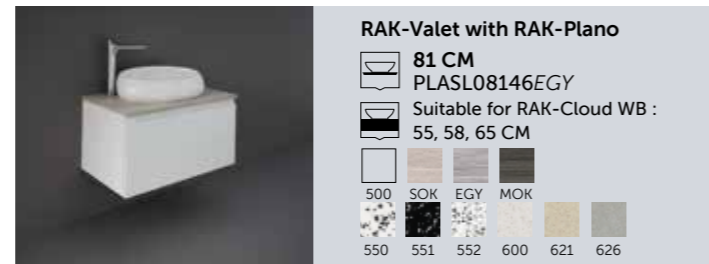

RAK-CLOUD WITH RAK-PLANO SURFACES