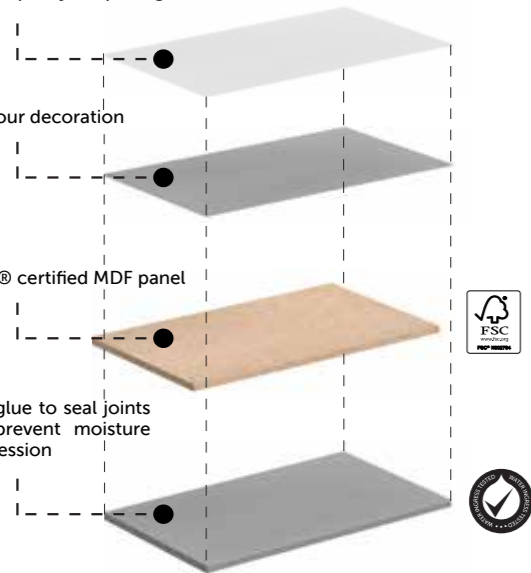

Within our furniture and mirror range, all external wooden panels including doors and drawers are subjected to 10 cycles over 5 days to water ingress tests and pass against no swelling or degradation of the panels. Our furniture products featuring drawer runners and hinges are also covered by lifetime warranty. In line with sustainable manufacturing practices, all wooden products are made of material from responsible sources FSC® certified.

We know that value starts with quality and you can trust our products will stand the test of time.

MATERIALS

LAMILAK

1 High quality lacquering

2 Colour decoration

3 FSC® certified MDF panel

4 PU glue to seal joints to prevent moisture ingress