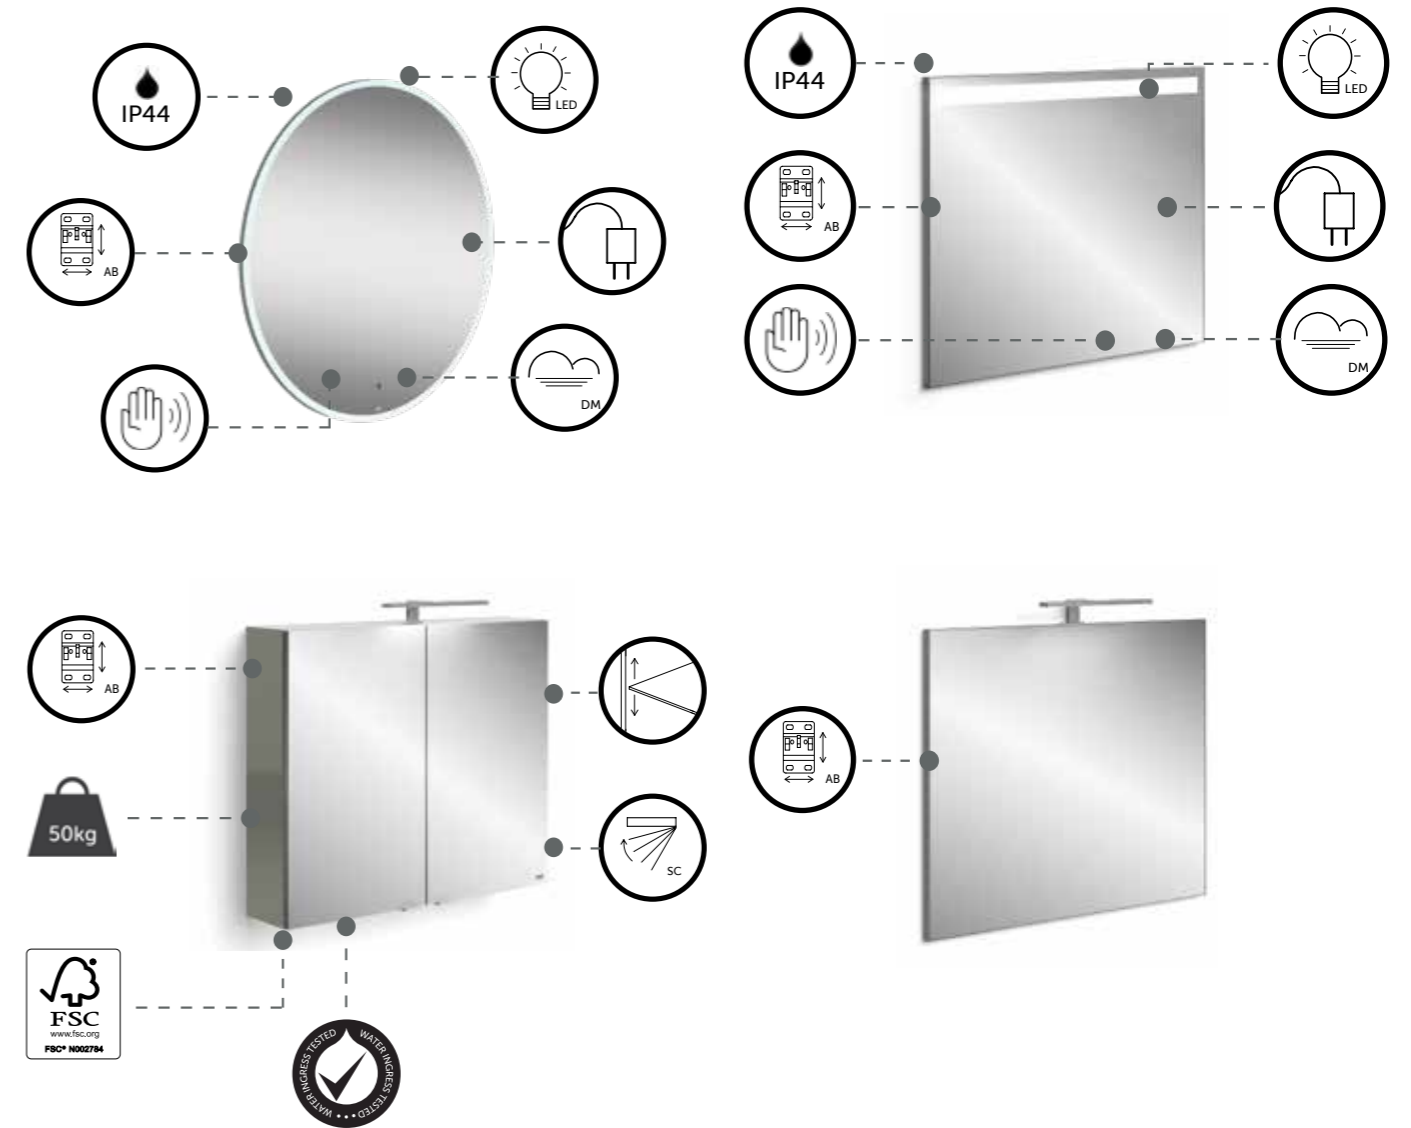

ONLY FOR RAK-JOY

MATT WHITE (LAMILAK)

ONLY FOR RAK-JOY

PRODUCT BENEFITS

VANITIES & TALL CABINET

PRODUCT BENEFITS

MIRRORS

-  FSC® CERTIFICATION
WOODEN MATERIALS ARE FSC CERTIFIED.
-  WATER RESISTANT
-  WITHSTANDING HEAVY LOADS 50KG
-  WITHSTANDING HEAVY LOADS 150KG
-  J-PULL FRONTALS

-  FULL EXTRACTION DRAWERS
-  SOFT CLOSE DRAWER RUNNERS
-  SOFT CLOSE HINGES
-  ADJUSTABLE GLASS SHELVING
-  ADJUSTABLE BRACKETS

-  MAINS POWERED
-  DE-MISTER
-  TOUCHLESS ACTIVATION
-  MOTION SENSOR
-  USB RECHARGEABLE