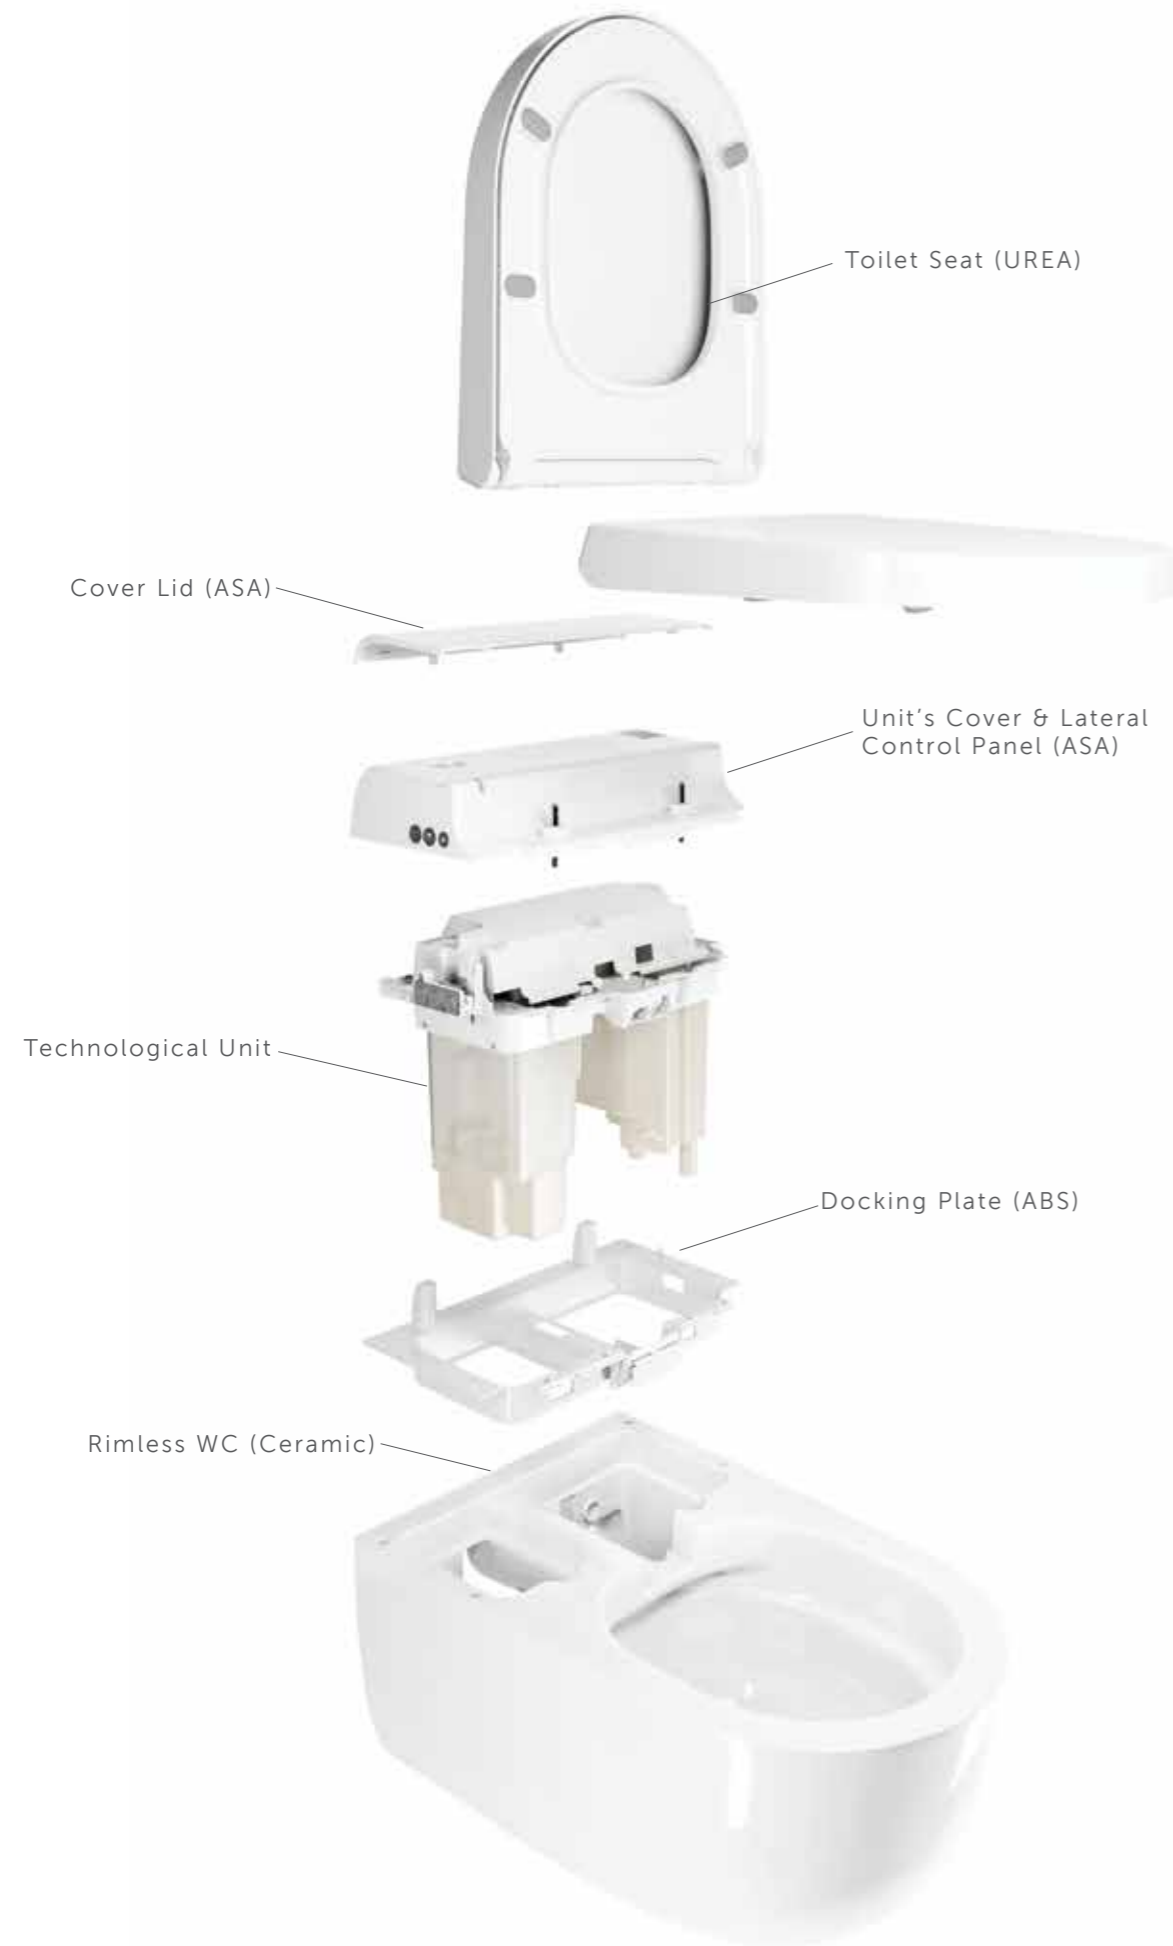

   With Front Lever

WC
58 CM
WT21AWHA
WAWC00001

   Back Open

Rimless

WC
56 CM
WT20AWHA

WC
56 CM
WT18AWHA
WAWC00004

CERAMIC TRAP
WTCERS201AWHA WT-DR4500AWHA

CERAMIC TRAP
WTCERP202AWHA WTDR4500AWHA

SMART TOILET

RAK-CLEON

Stainless Steel Hygienic Wand

Two Separate Water Nozzles

Powerful Jet

Extra Gentle

KEY FEATURES:

- Minimalist design, hidden technology, easy to install
- Flat, hygienic and practical remote control
- Efficient and user friendly: rear wash, feminine wash and warm air dryer
- Pleasant and safe cleansing: water temperature, spray intensity and nozzle position can be individually adjusted and saved
- Night light in 5 colors
- Energy saving mode
- Wide and comfortable seating area
- Urea soft closing seat with quick release