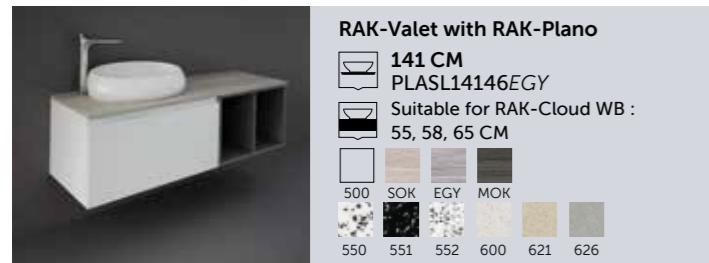

RAK-CLOUD WITH RAK-PLANO SURFACES