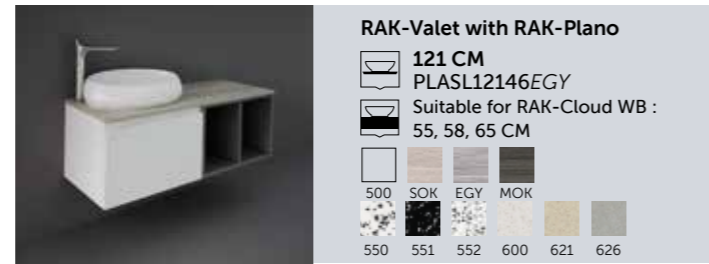

RAK-CLOUD WITH RAK-PLANO SURFACES