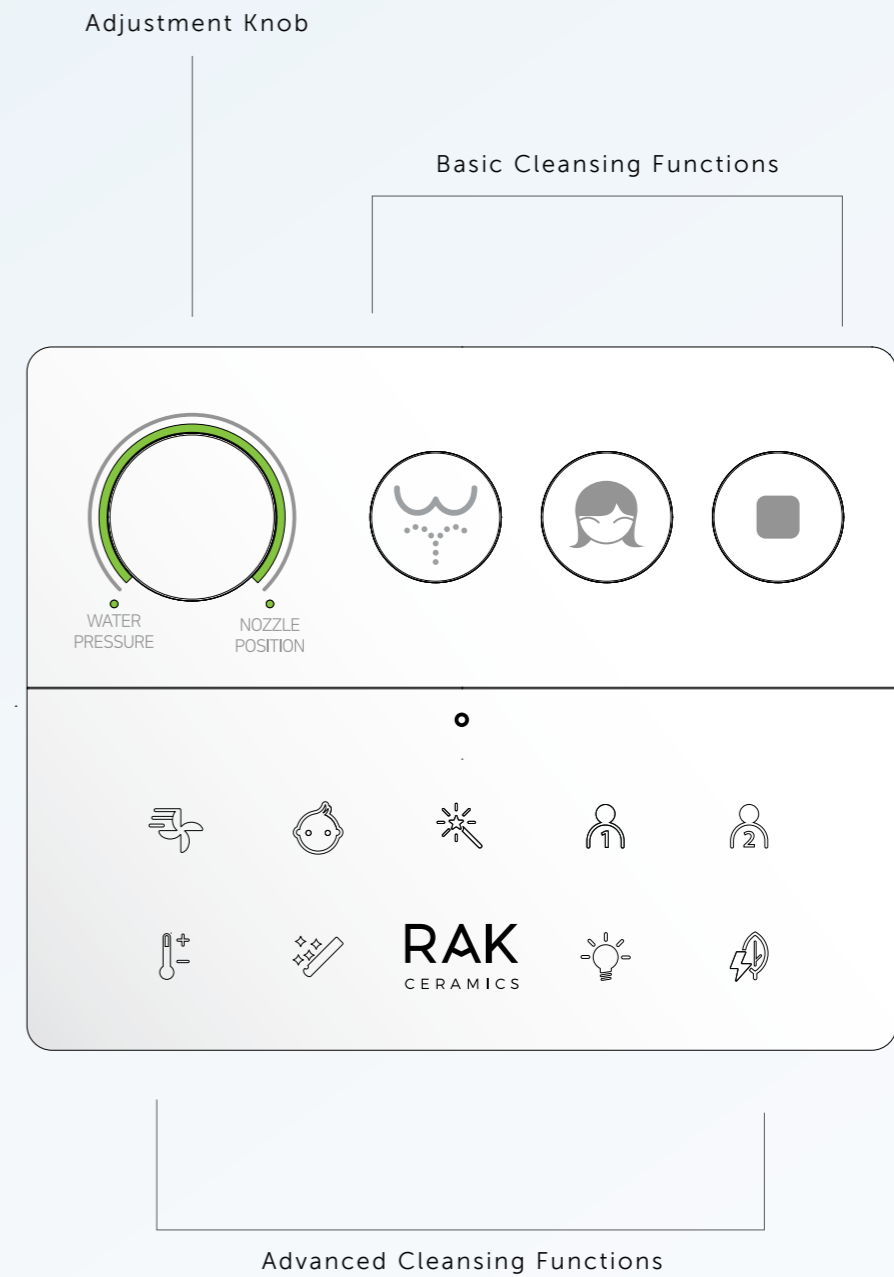

Basic Control Panel:

- Rear Wash
- Feminine Wash
- Stop

Hidden Fixations

Hidden Water and Electric Supply

LED Night Light in 5 colors

REELFLUSH WC with RAK-ProTek ceramic glaze

RAK-CLEON

Radar User Detection

Large Comfortable Seating Area

380MM

450MM

Advanced functionalities made easy

RAK-Cleon's remote provides full control at your fingertips, easily and intuitively. While the three main buttons activate the main cleansing functions, the intuitive adjustment knob allows the user to select the preferred water pressure and nozzle position. All other cleansing functions appear to the user only if the RAK Ceramics logo is tapped, allowing a more advanced experience.

RAK-CLEON / BASIC CLEANSING FUNCTIONS

REAR WASH

Pleasant and reliable cleansing. Water temperature, water spray intensity and the spray wand position can be individually adjusted. The spray wand and nozzle are cleaned automatically before and after each use.