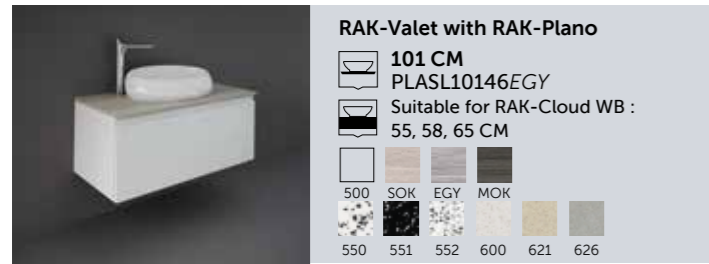

RAK-CLOUD WITH RAK-PLANO SURFACES