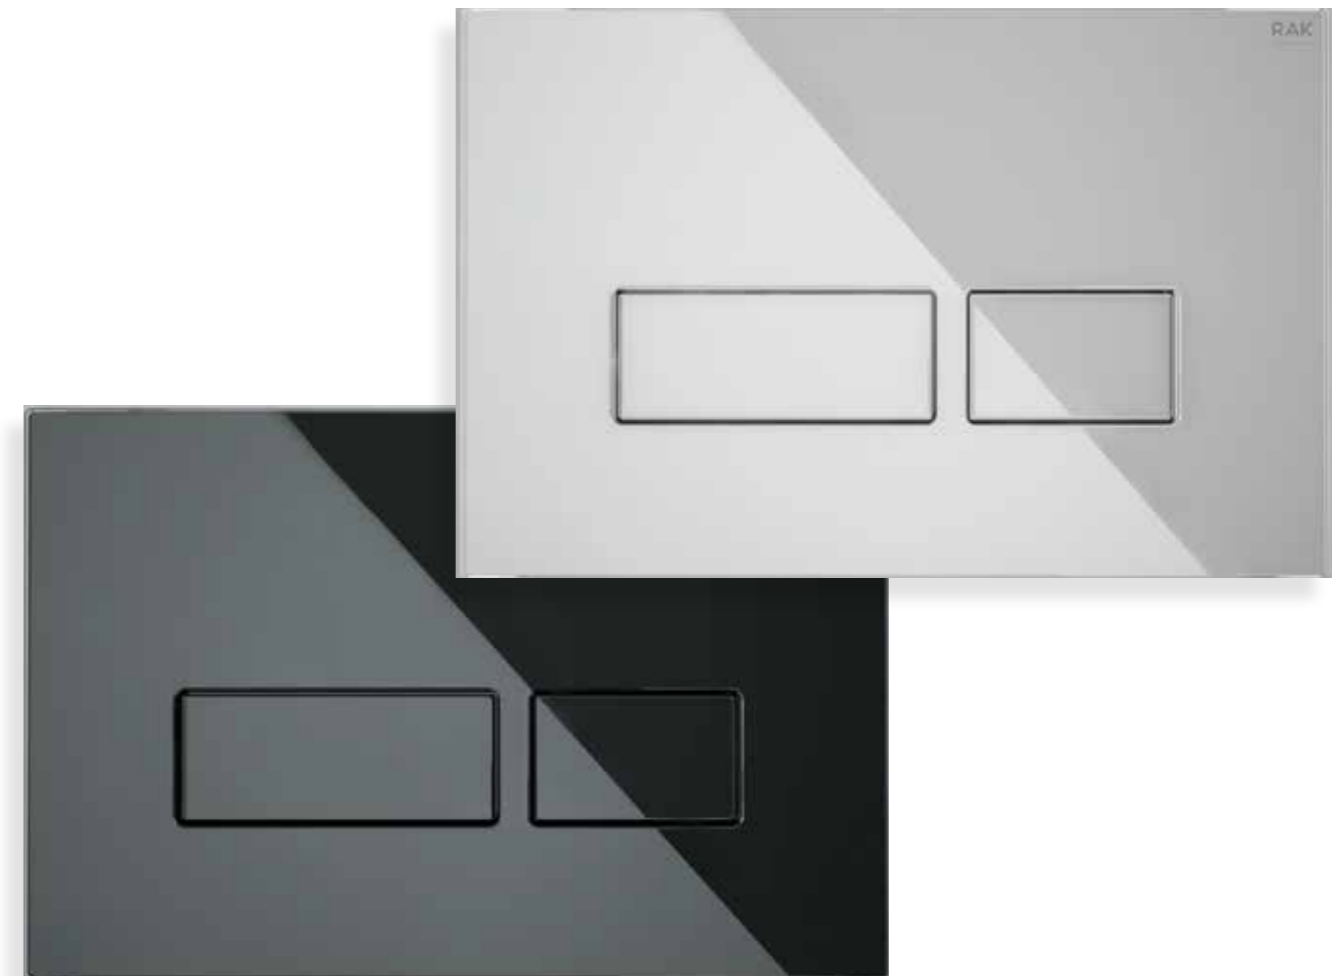

RAK-ECOFIX

LINEAR PUSH PLATES

GLASS PUSH PLATES

392

393

NORMAL PUSH PLATES

NATT PUSH PLATES

GEBERIT COMPATIBLE
PUSH PLATES