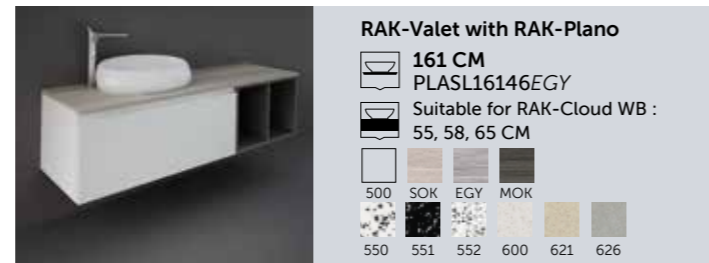

RAK-CLOUD WITH RAK-PLANO SURFACES