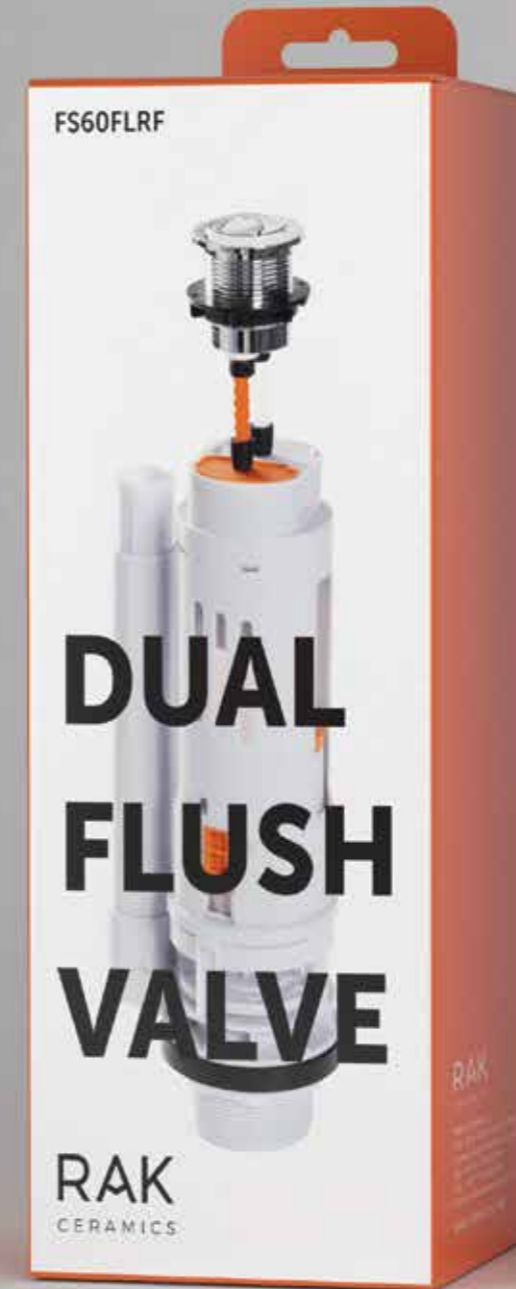

DUAL FLUSHING:

Dual flush valve
FS60FLRF

Bottom inlet valve
FS60FLRI

Side inlet valve
FS60FLRSI

Push Button
S60P06

Matt White

Push Button
FS60P07

Matt Black