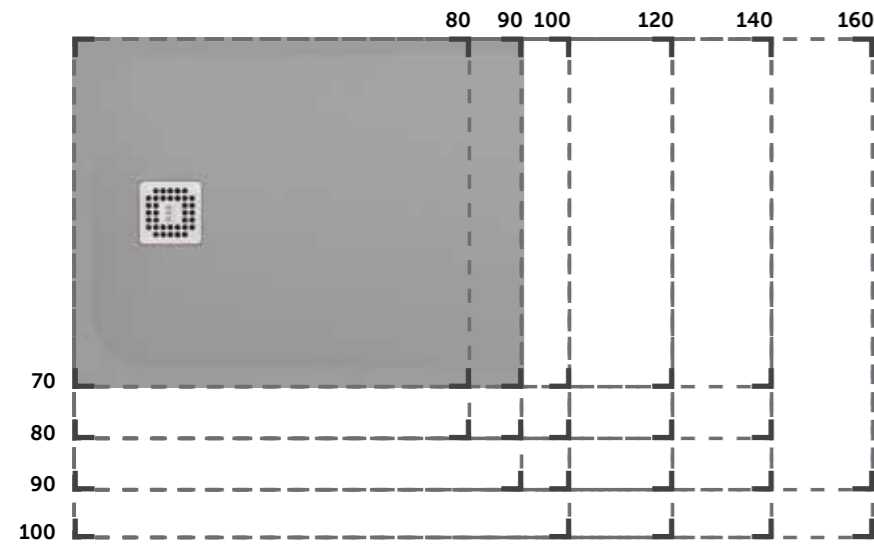

 50 CM (Rectangular)
FEECT5000504A

504

 70 x 140 CM (Rectangular)
RFST070140S504

504

RAK-FEELING SHOWER TRAYS

BATHTUB REPLACEMENT

RECTANGULAR

QUARDANT