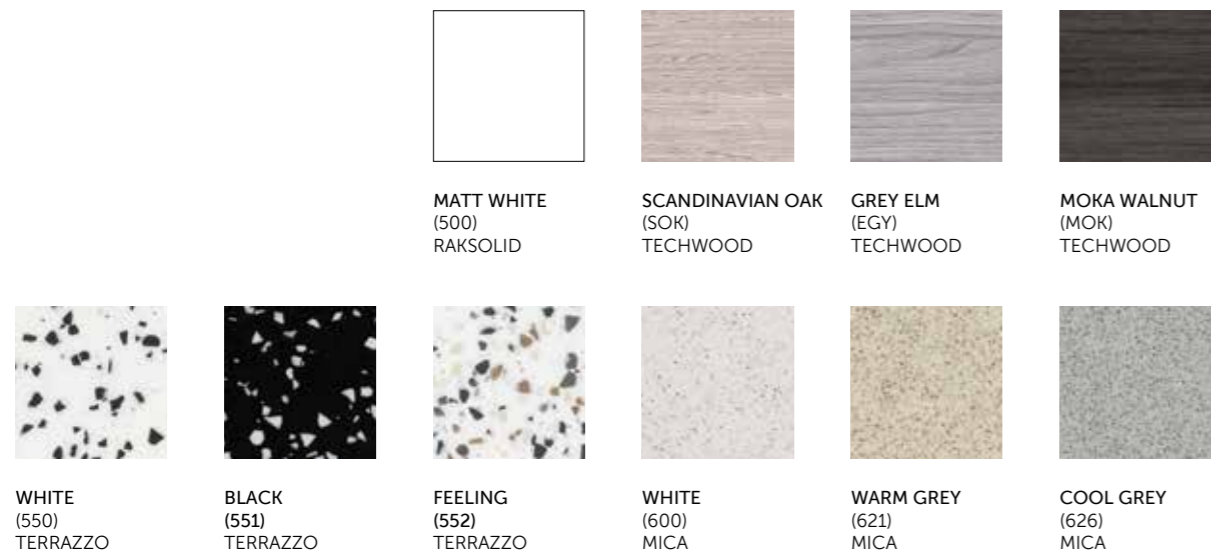

RAK-PLANO

MATT WHITE (500) RAKSOLID

SCANDINAVIAN OAK (SOK) TECHWOOD

GREY ELM (EGY) TECHWOOD

MOKA WALNUT (MOK) TECHWOOD