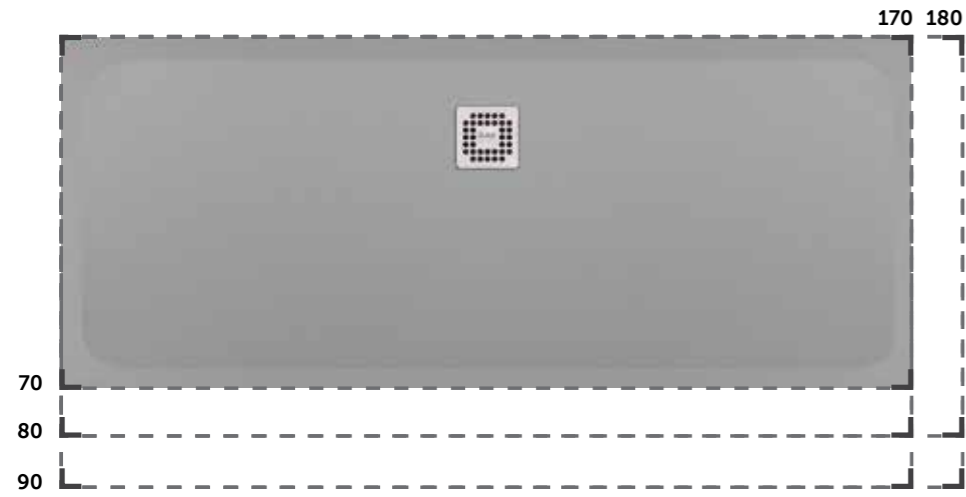

 50 CM (Rectangular)
FEECT5000504A

504

 70 x 140 CM (Rectangular)
RFST070140S504

504

RAK-FEELING SHOWER TRAYS

BATHTUB REPLACEMENT

RECTANGULAR

QUARDANT