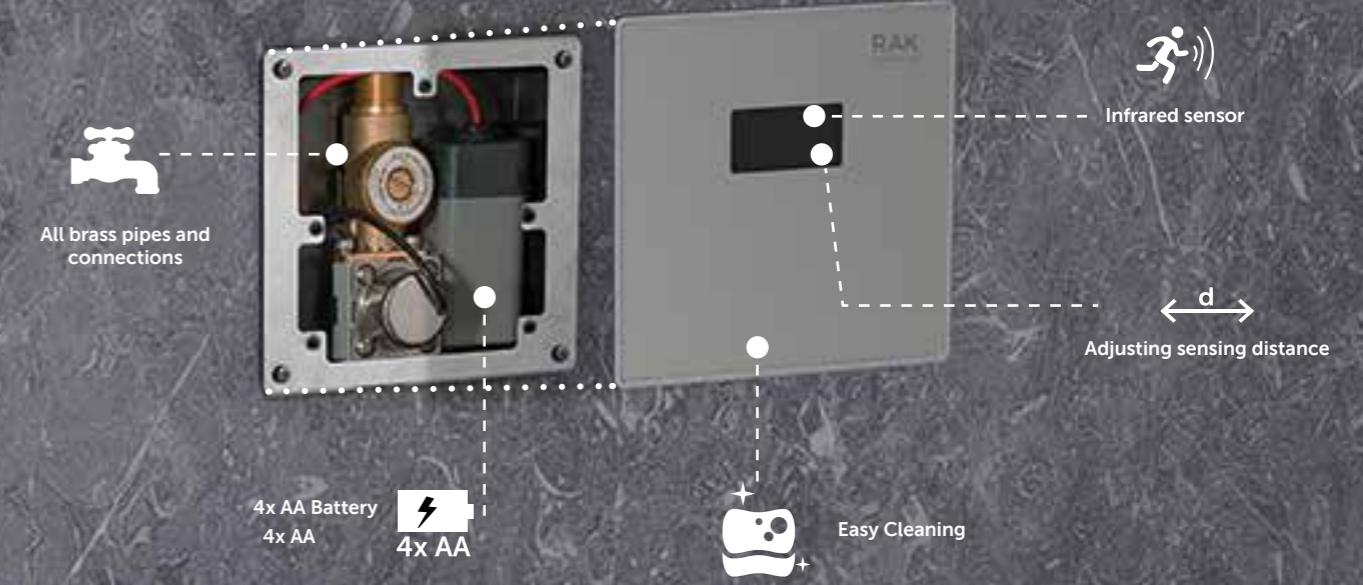

WHITE

WHITE

WHITE

WHITE

BLACK

BLACK

BLACK

BLACK

RAK-ECOFIX CABINET CISTERNS