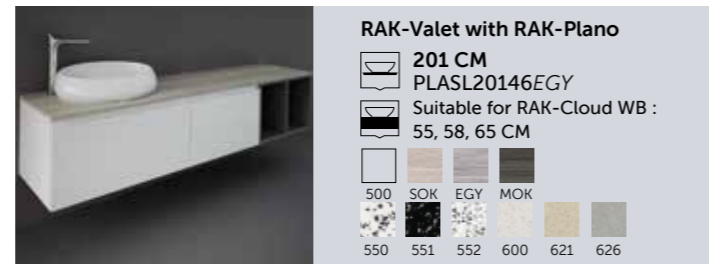

RAK-CLOUD WITH RAK-PLANO SURFACES