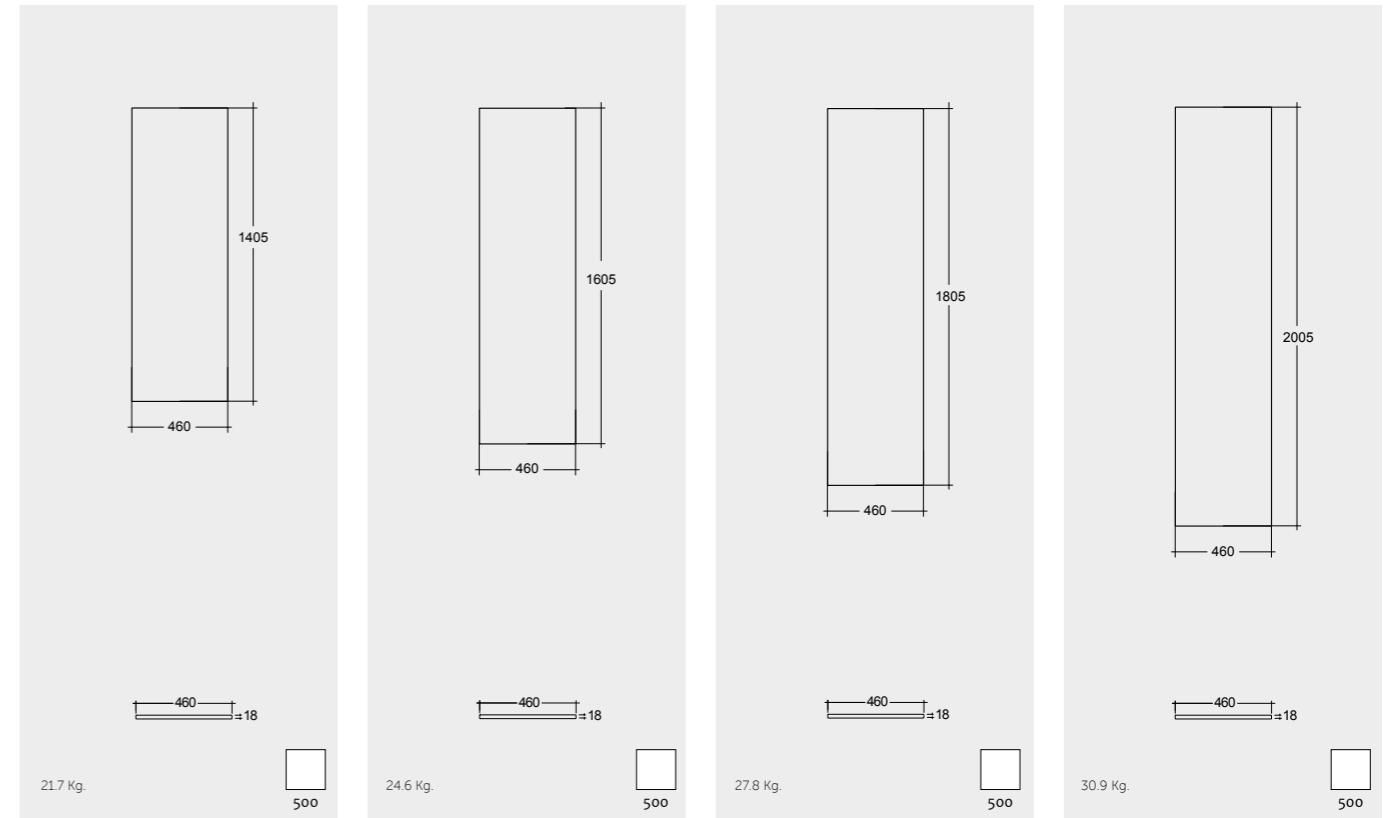

Measurements

Notes

All dimensions in mm tolerance $\pm 5\%$ for below 200mm and $\pm 3\%$ for above 200mm