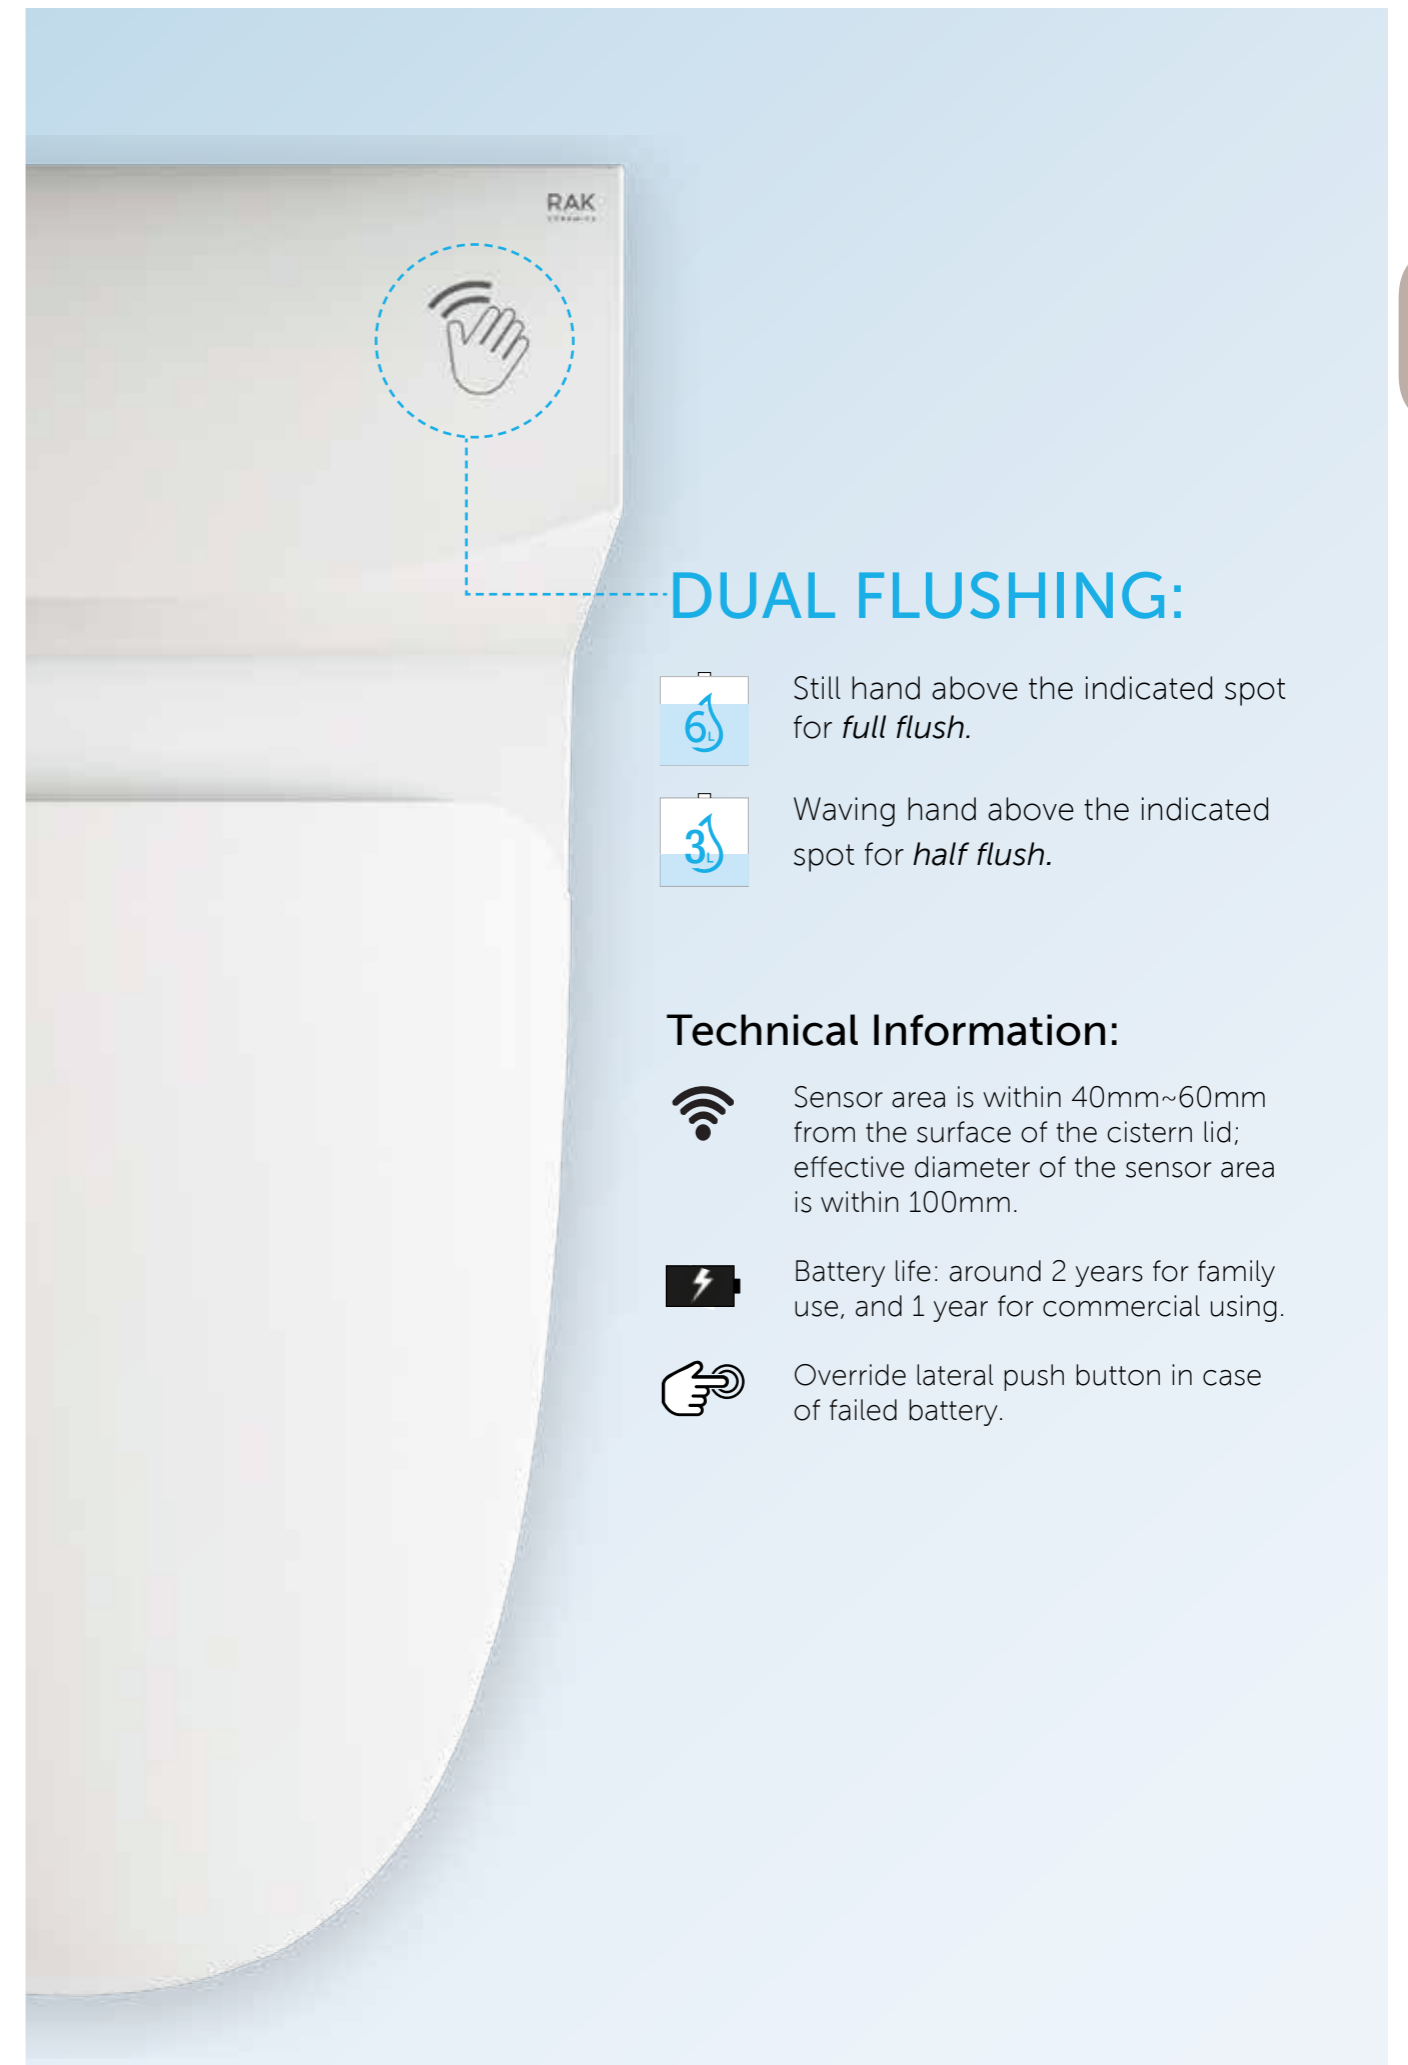

Touchless flushing

Enjoy the same hands-free, germ-free experience of commercial restrooms. With the new RAK Ceramics Touchless Flushing System, this same ease of use and minimal spreading of germs has finally expanded to home use toilets. A sensor module placed underneath the toilet's cistern lid runs on four AA batteries. It utilizes emerging sensing technology, which projects an electromagnetic field that is both extremely accurate and reliable.

This type of sensor detects the user in the projected field and initiates the dual flush: 6 liters keeping the hand above the spot, or 3 liters waving the hand.

DUAL FLUSHING:

Still hand above the indicated spot for *full flush*.

Waving hand above the indicated spot for *half flush*.

Technical Information:

Sensor area is within 40mm~60mm from the surface of the cistern lid; effective diameter of the sensor area is within 100mm.

Battery life: around 2 years for family use, and 1 year for commercial using.

Override lateral push button in case of failed battery.