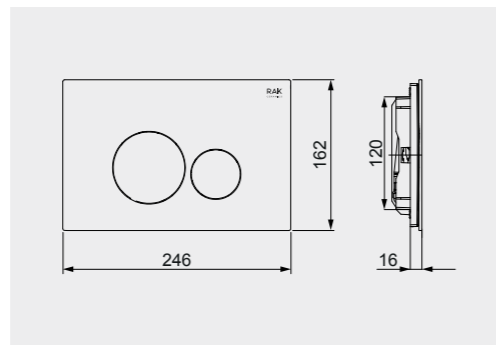

RAK-ECOFIX / GLASS PUSH PLATES

- White **FSRAKPPL009**
- Black **FSRAKPPL010**

ROUND