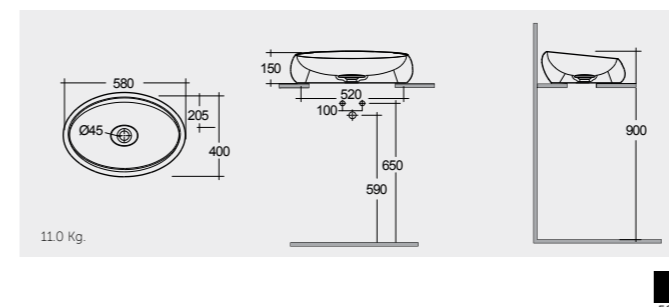

CLOCT6000504A Drain Not Included
Drain Cover: CLOAC4400504A