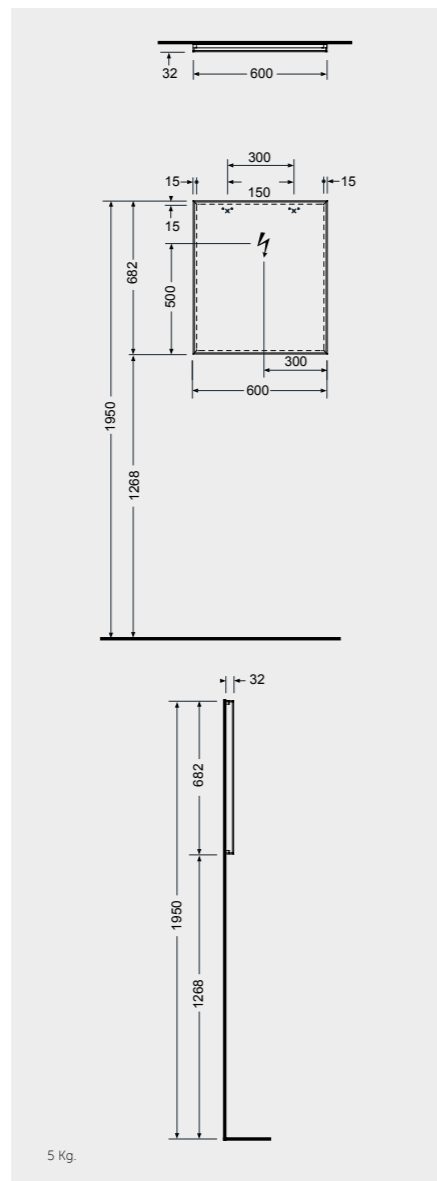

MIRRORS

W 40 x D 2 x H 68CM
JOYMR04068STD

W 60 x D 2 x H 68CM
JOYMR06068STD

W 80 x D 2 x H 68CM
JOYMR08068STD

Measurements

MIRRORS

W 100 x D 2 x H 68CM
JOYMR10068STD

W 120 x D 2 x H 68CM
JOYMR12068STD