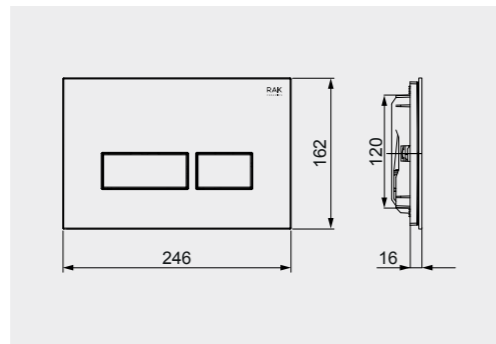

- White **FSRAKPPL011**
- Black **FSRAKPPL012**

RECTANGULAR