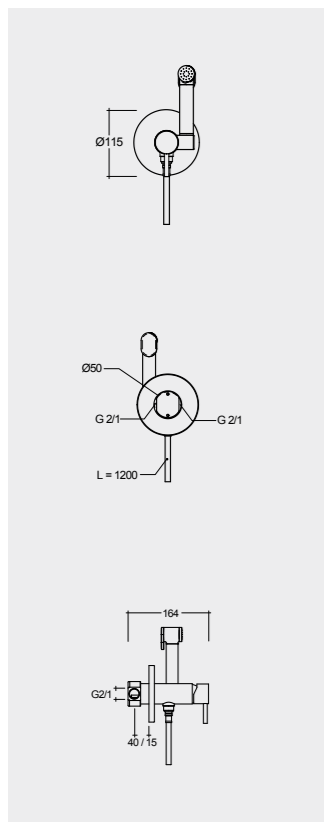

Measurements

SET WITH MIXER (SHATAFF)
BRASS CHROME : SPRDOMX0001

Notes

All dimensions in mm tolerance $\pm 5\%$ for below 200mm
and $\pm 3\%$ for above 200mm