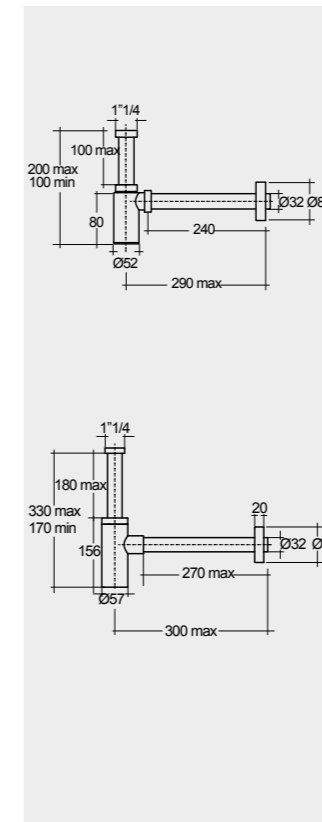

Measurements

Notes

All dimensions in mm tolerance $\pm 5\%$ for below 200mm and $\pm 3\%$ for above 200mm