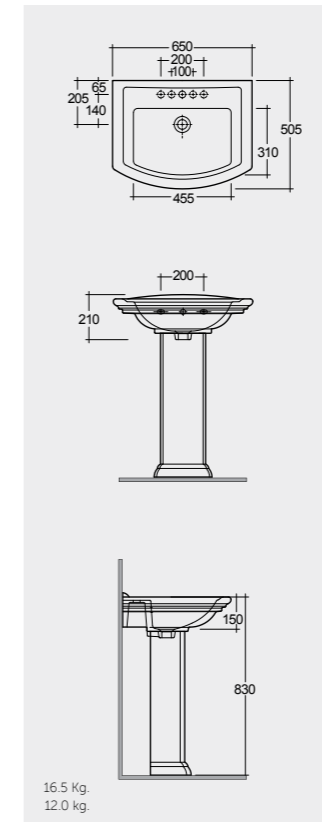

Inspectionable

Measurements

Colours available

Colours shown here are as close to actual sanitaryware as printing process will allow

Models

76 CM
WT0401AWHA
WT0102AWHA

65 CM
WT0101AWHA
WT0102AWHA

Measurements