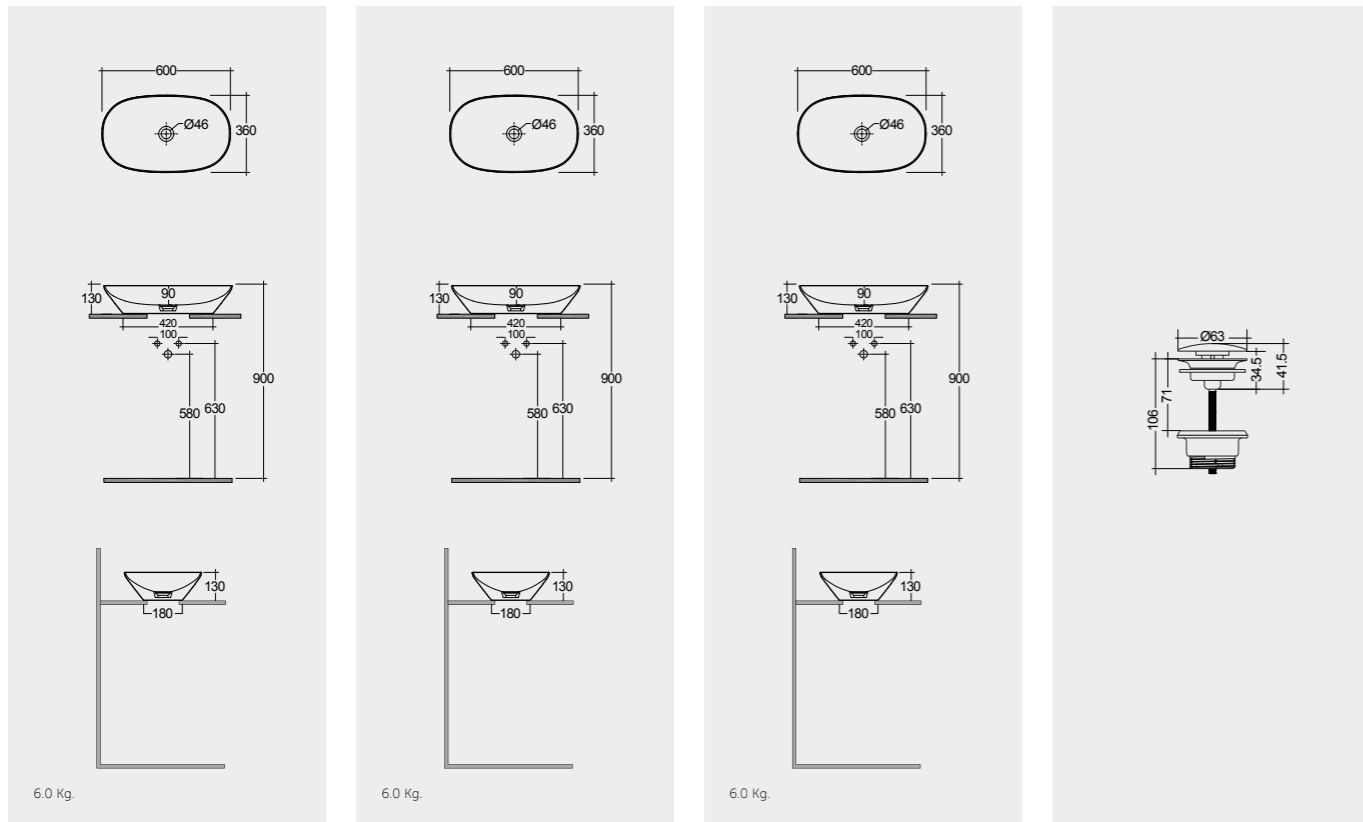

Measurements

Notes

All dimensions in mm tolerance $\pm 5\%$ for below 200mm and $\pm 3\%$ for above 200mm