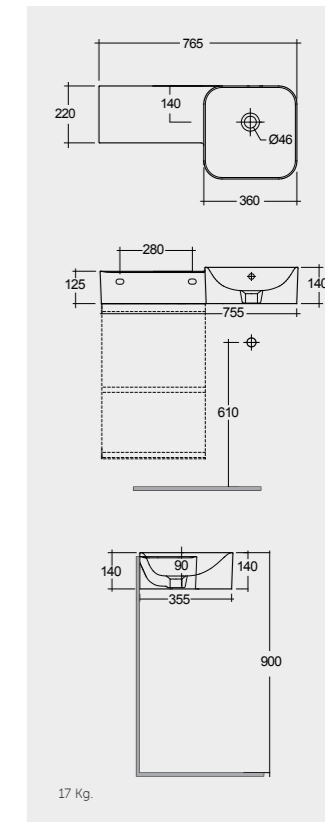

77 CM Right Ledge
PETWB27700AWHA

77 CM Left Ledge
PETWB17701AWHA

77 CM Left Ledge
PETWB17700AWHA

No Faucet Hole

No Faucet Hole

Measurements

Notes

All dimensions in mm tolerance $\pm 5\%$ for below 200mm
and $\pm 3\%$ for above 200mm

Models

77 CM Right Ledge
PETWB47701AWHA

77 CM Right Ledge
PETWB47700AWHA

77 CM Left Ledge
PETWB37701AWHA

77 CM Left Ledge
PETWB37700AWHA

No Faucet Hole

No Faucet Hole

Measurements