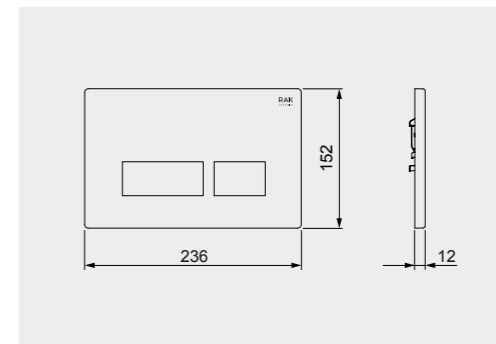

- 500 **FSRAKPPL006500**
- 505 **FSRAKPPL006505**
- 514 **FSRAKPPL006514**
- 503 **FSRAKPPL006503**
- 504 **FSRAKPPL006504**

RECTANGULAR