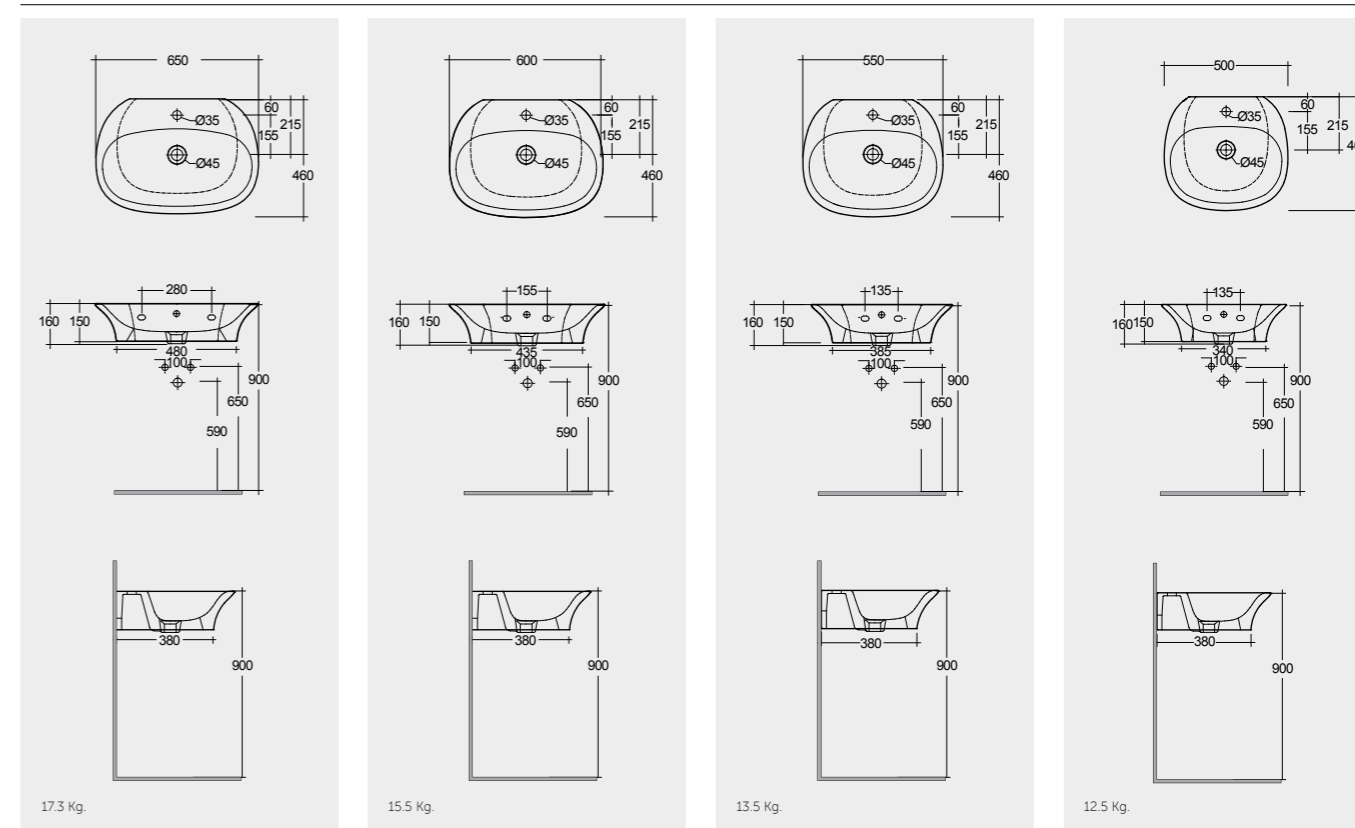

Measurements