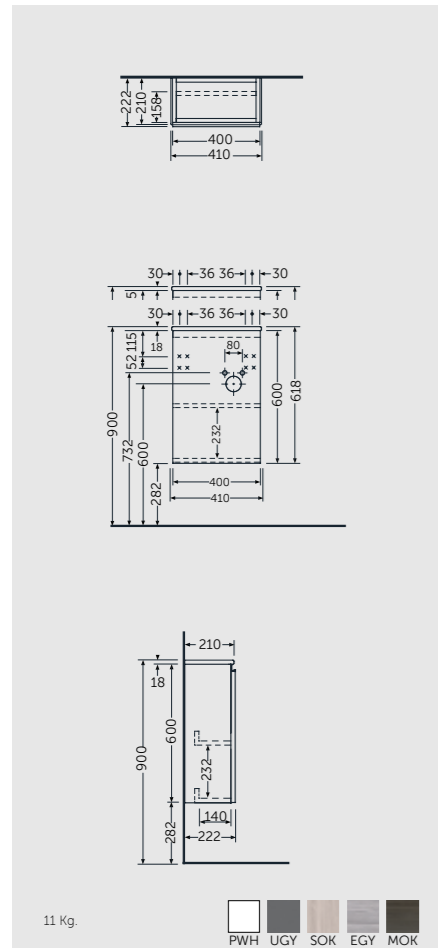

Measurements

WALL HUNG VANITY UNITS

W 100 x D 46 x H 40CM
UNOWH100UGY
Space saving bottle trap required BTRWBPPR022

120cm = 2x W 60CM Units
UNOWH060UGY x2
Space saving bottle trap required BTRWBPPR022 (x2)