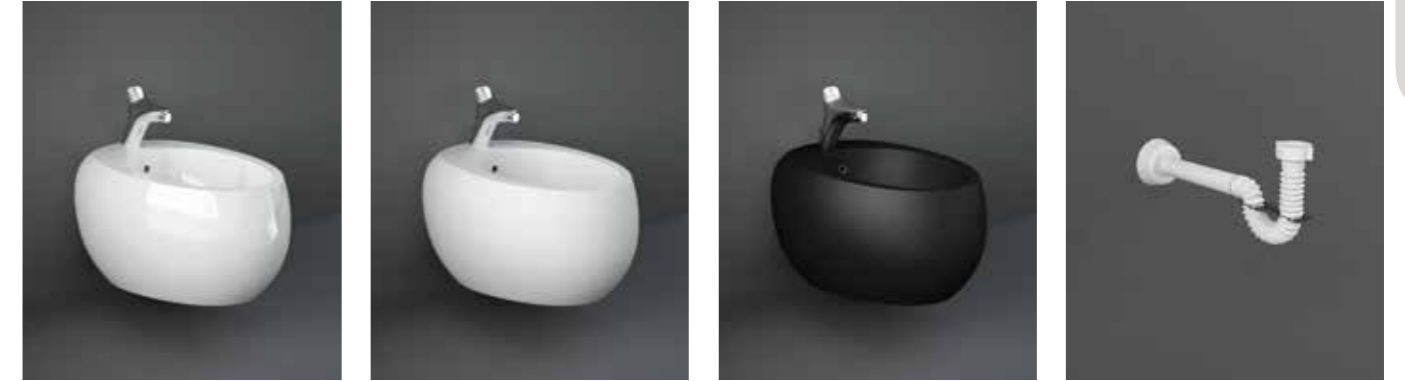

Models

56 CM CLOBD2101AWHA AWH
56 CM CLOBD2101500A 500
56 CM CLOBD2101504A 504
FOR BIDET PP WHITE : BTRBDPPR012

Hidden Fixations

Matt Finish
Hidden Fixations

Matt Finish
Hidden Fixations

Space Saving