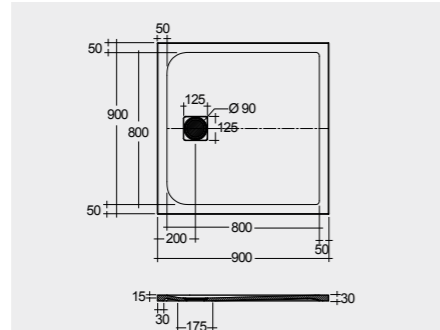

29 Kg. 500 505 514 503 504