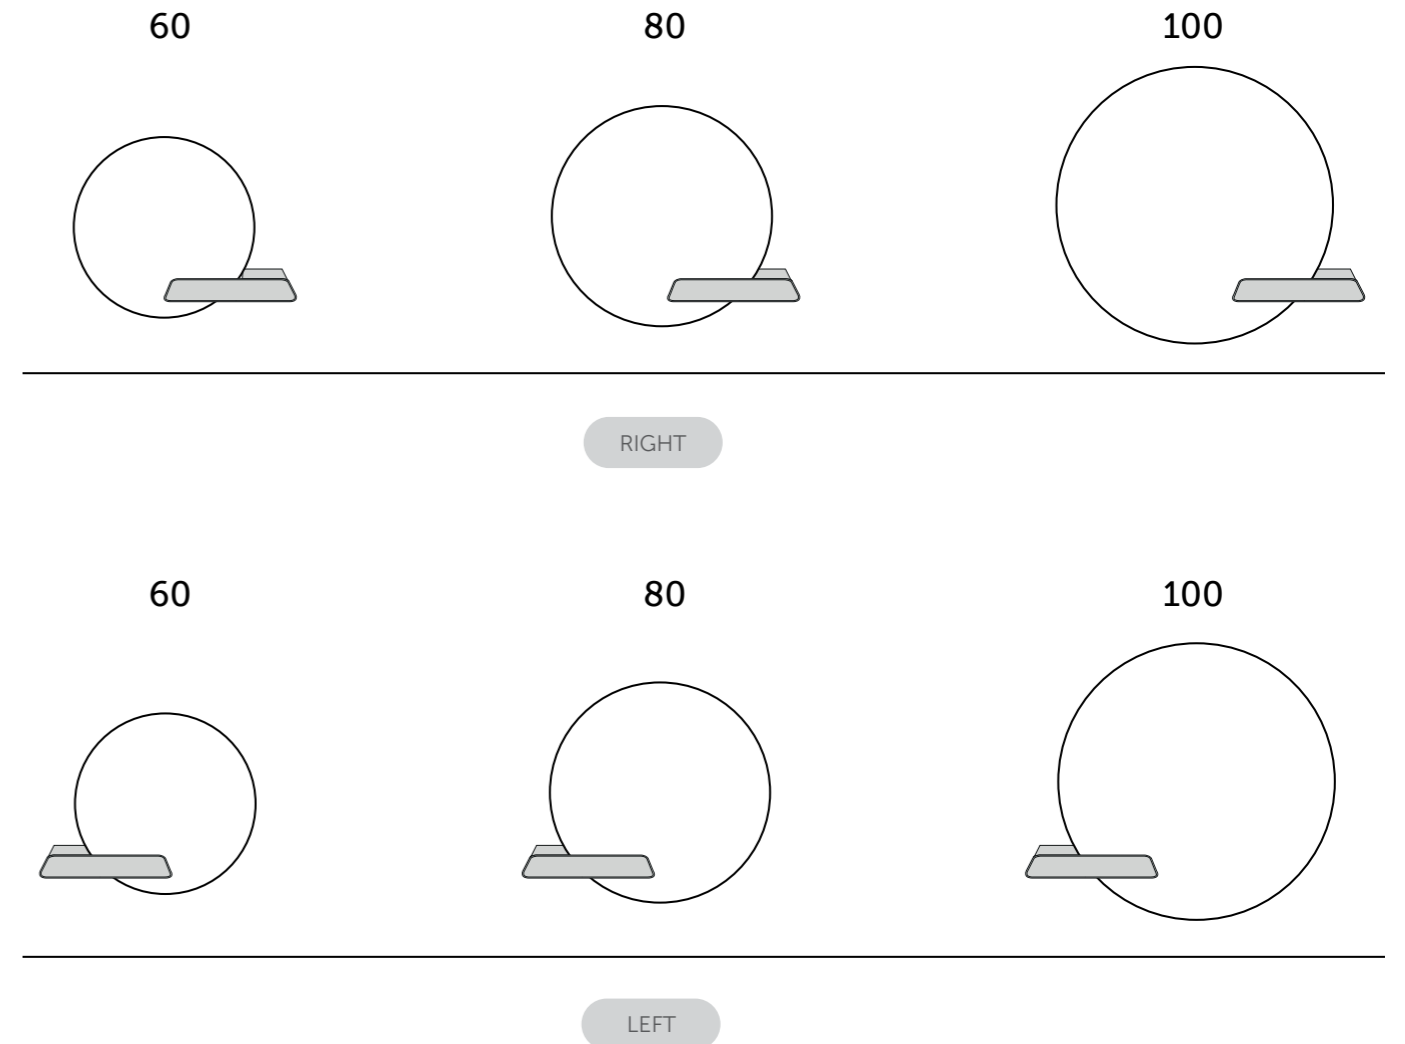

POSSIBLE INSTALLATIONS