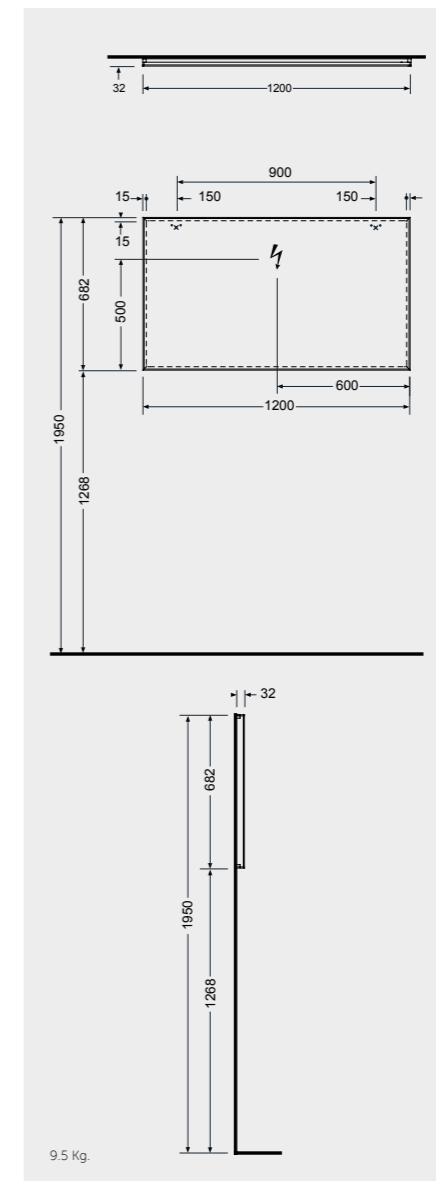

Measurements