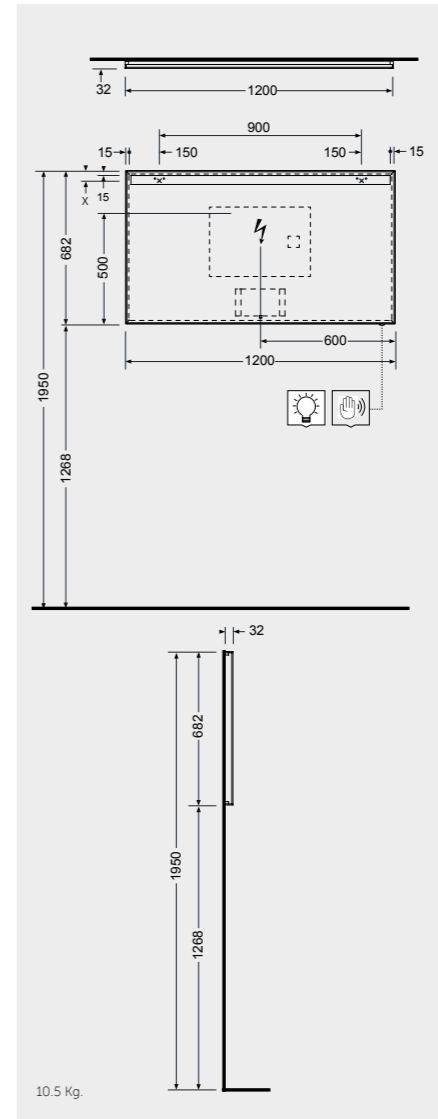

Measurements