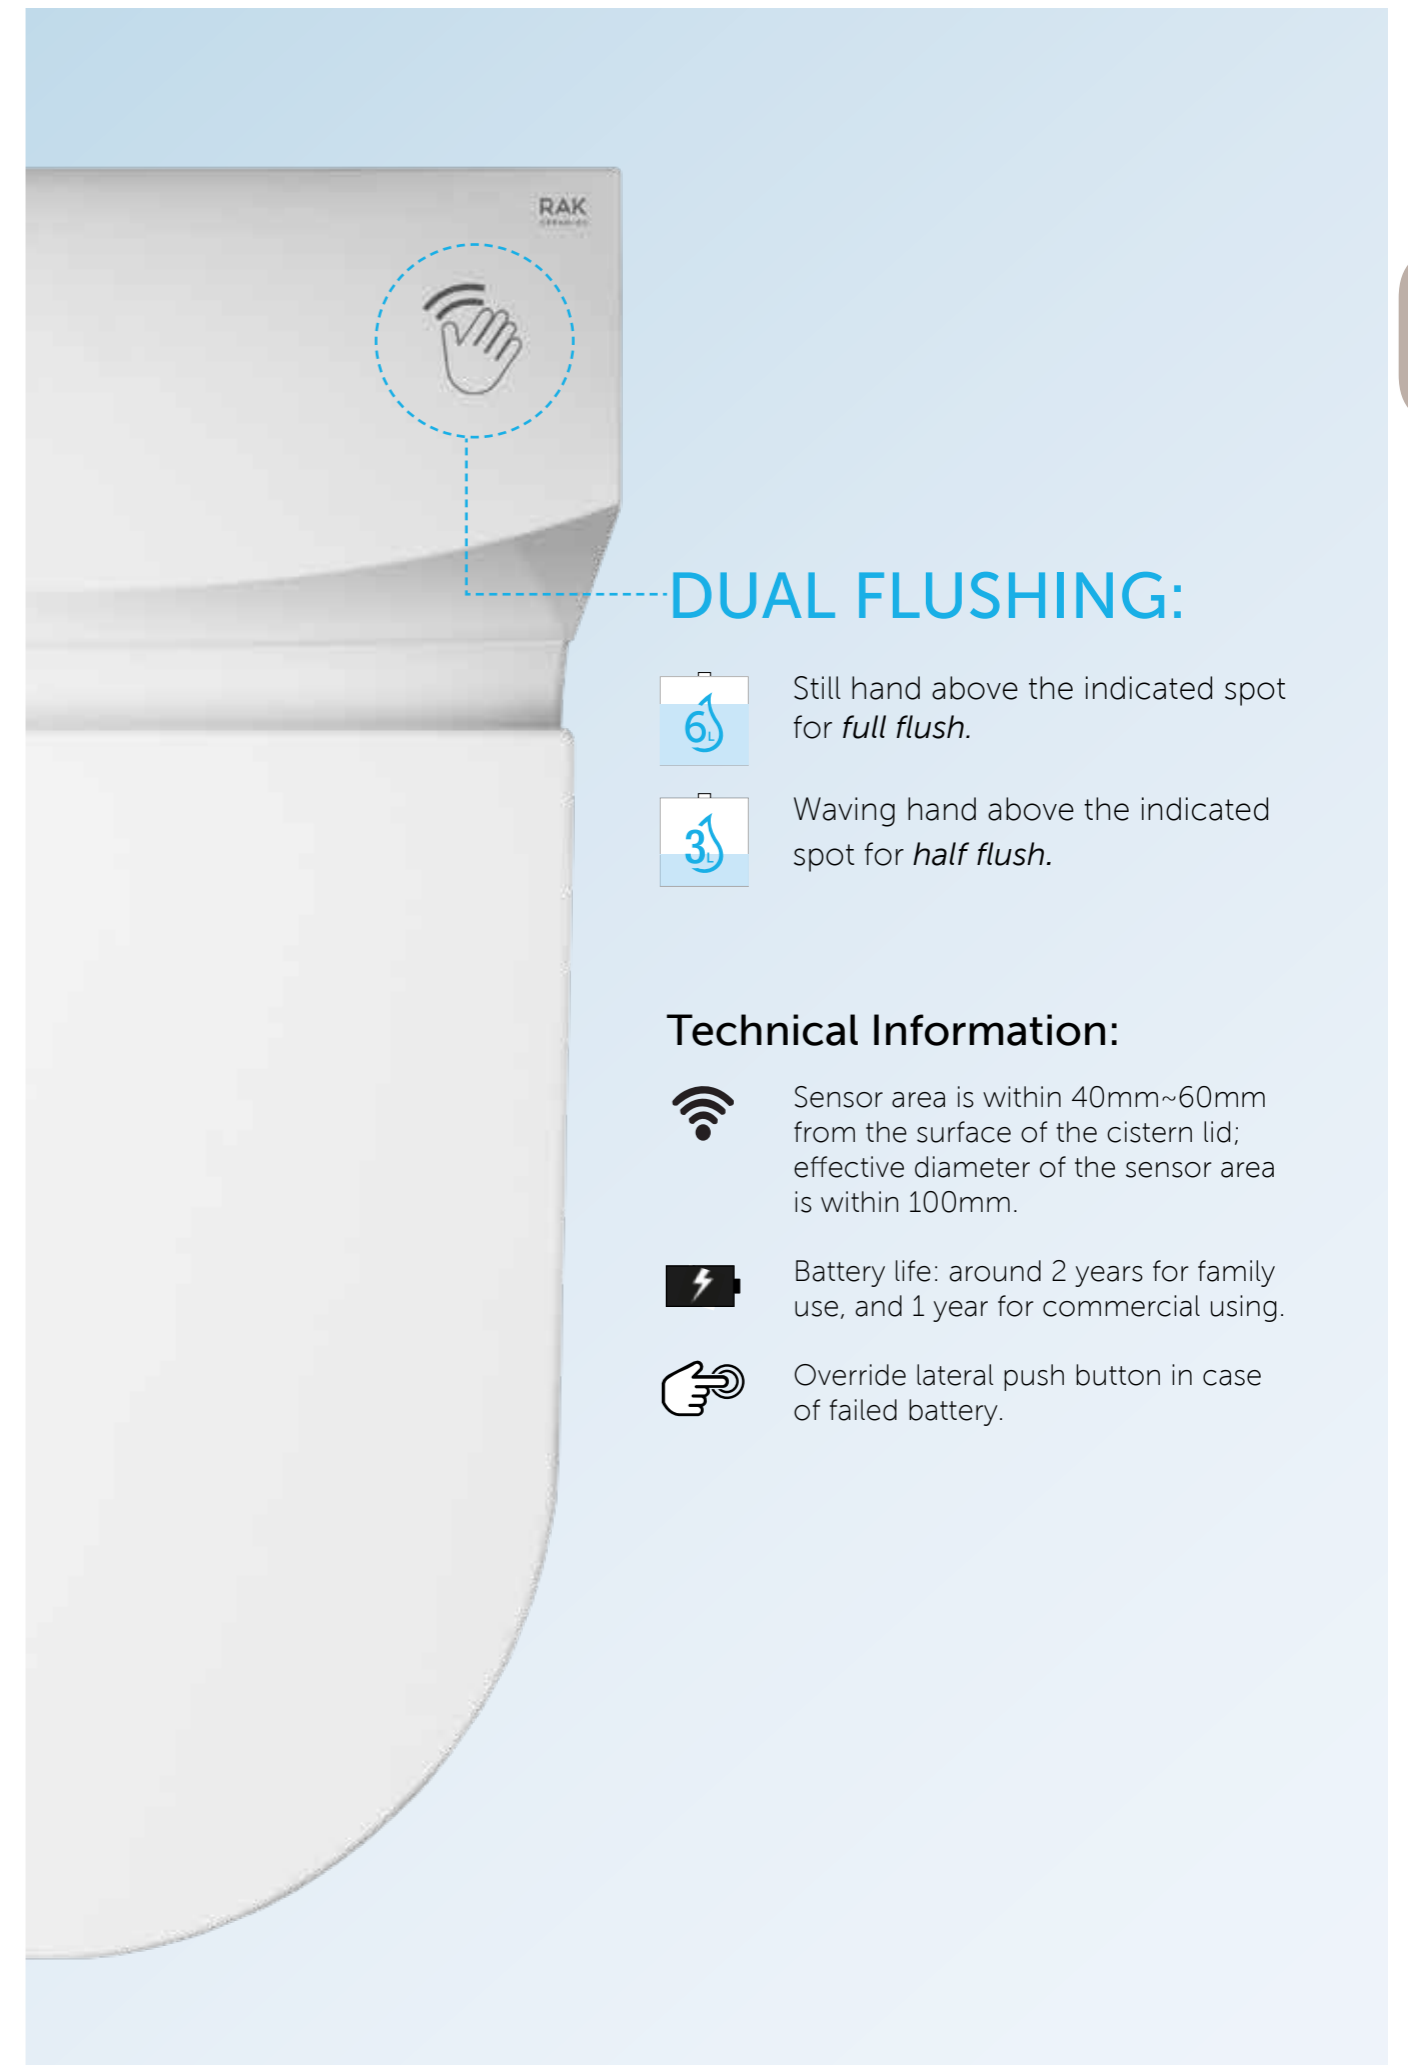

This type of sensor detects the user in the projected field and initiates the dual flush: 6 liters keeping the hand above the spot, or 3 liters waving the hand.

DUAL FLUSHING:

Still hand above the indicated spot for *full flush*.