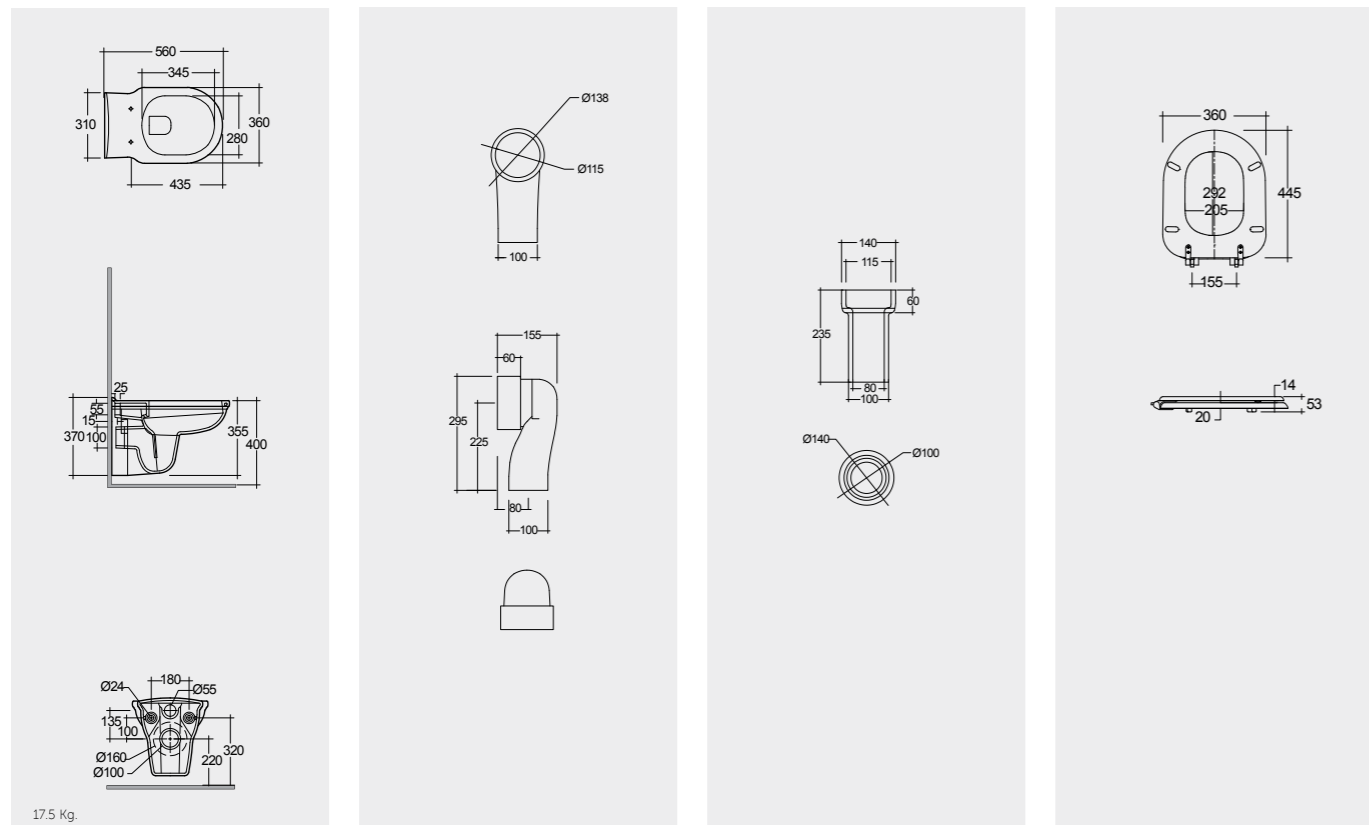

Measurements

Notes

All dimensions in mm tolerance $\pm 5\%$ for below 200mm and $\pm 3\%$ for above 200mm