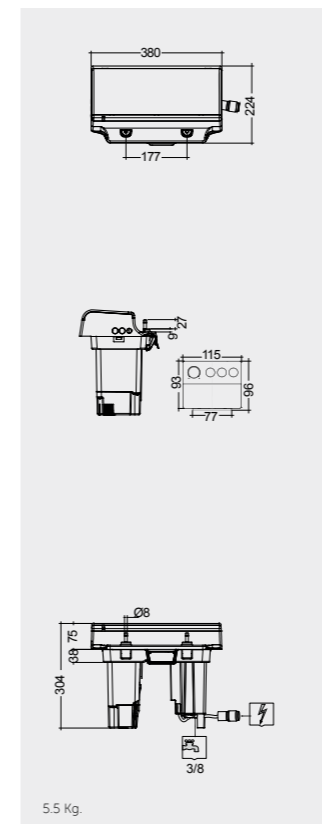

Measurements

Compatible with 6/3L dual flushing, 4,5/3L dual flushing, in accordance with en997 - type 1.

Note

All dimensions in mm tolerance $\pm 5\%$ for below 200mm and $\pm 3\%$ for above 200mm