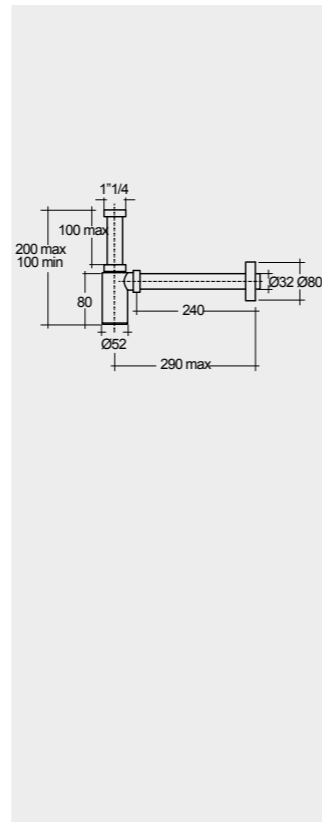

Measurements

Colours available

Colours shown here are as close to actual sanitaryware as printing process will allow