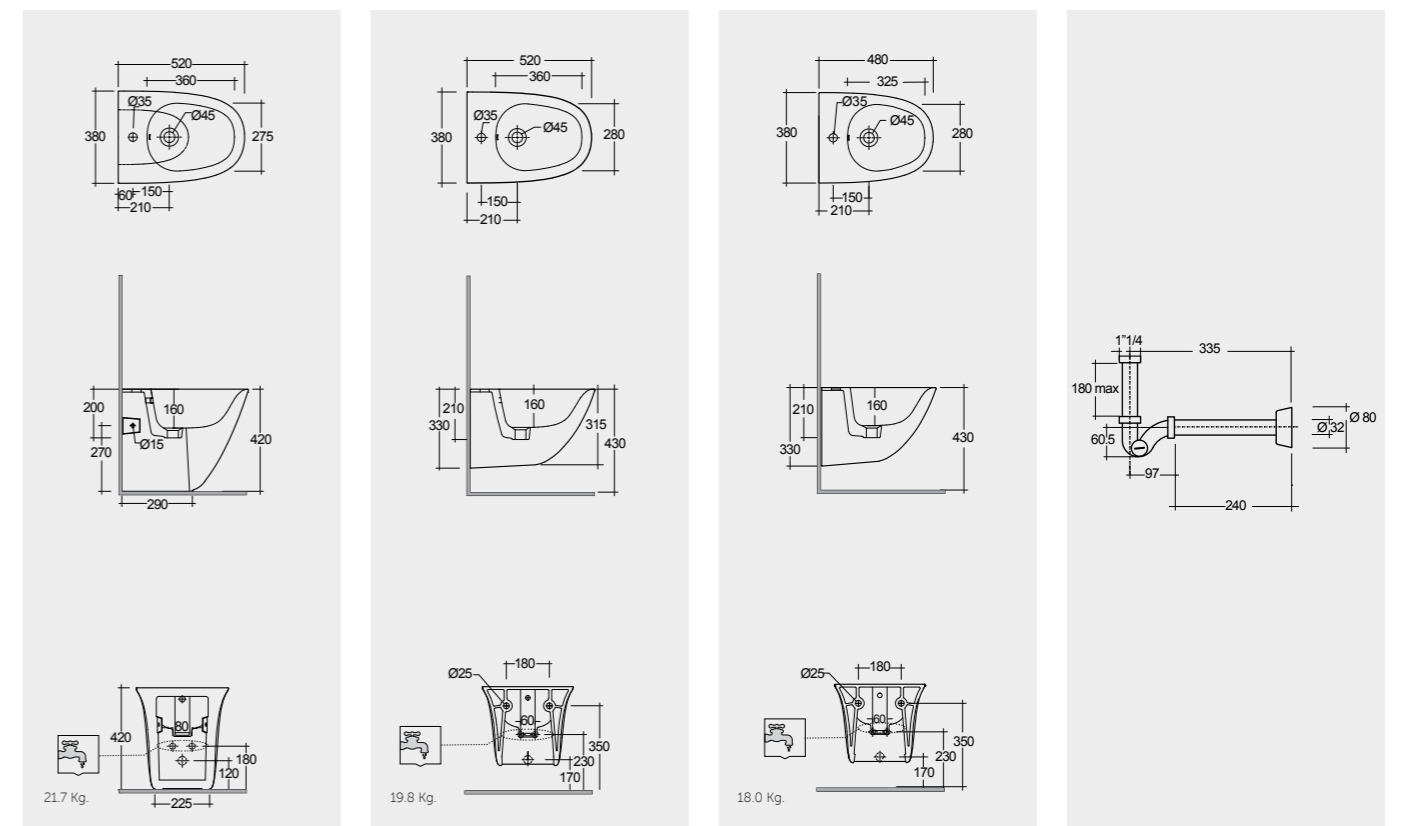

48 CM
SENBD2104AWHA

FOR BIDET
ABS CHROME : BTRBDABS010
PP WHITE : BTRBDPPR011

Hidden Fixations

Hidden Fixations

Hidden Fixations

Inspectable

Comfort Height 42 CM

Measurements