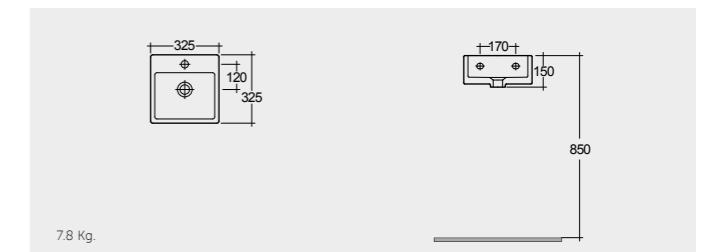

COUNTER TOP WASH BASINS

CLOAKROOM WASH BASINS

OC146AWHA