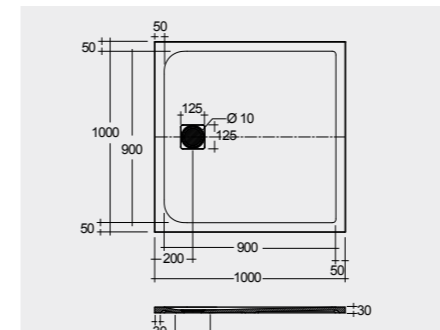

35.5 Kg. 500 505 514 503 504

SHOWER DRAIN DEPTH OF WATER SEAL 30MM

SHOWER DRAIN MEMBRANE WATER SEAL