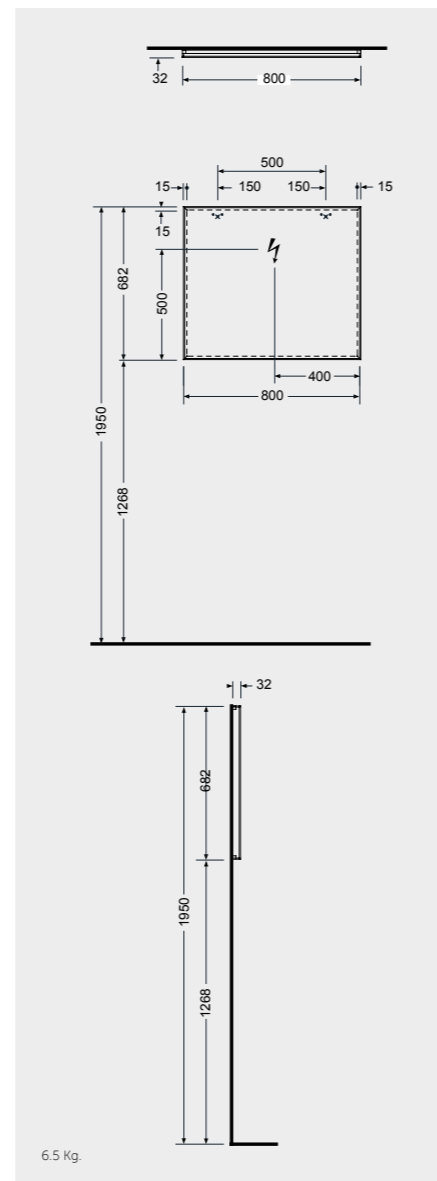

MIRRORS

W 40 x D 2 x H 68CM
JOYMR04068STD

W 60 x D 2 x H 68CM
JOYMR06068STD

W 80 x D 2 x H 68CM
JOYMR08068STD

Measurements

MIRRORS

W 100 x D 2 x H 68CM
JOYMR10068STD

W 120 x D 2 x H 68CM
JOYMR12068STD