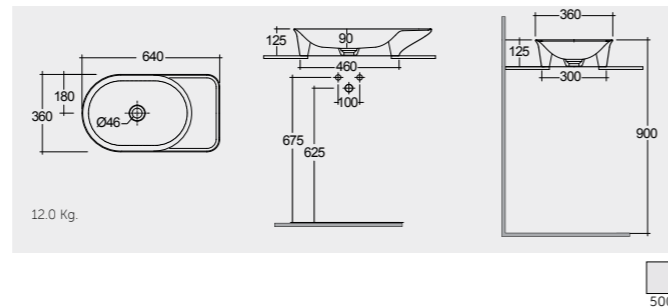

VALCT6400500A Matt Finish Drain not included