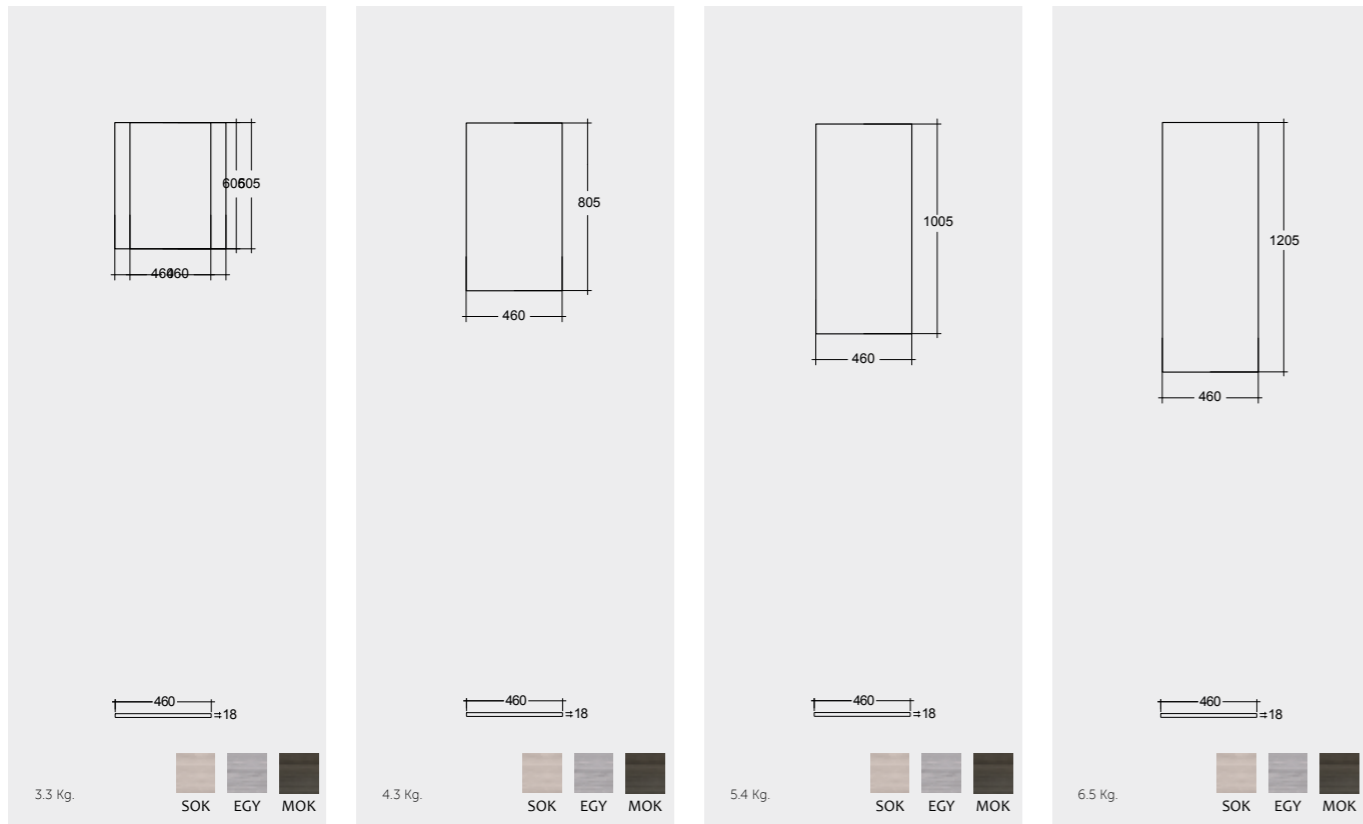

RAK-PLANO SURFACES IN TECHWOOD

Measurements

Measurements

Notes

All dimensions in mm tolerance $\pm 5\%$ for below 200mm and $\pm 3\%$ for above 200mm