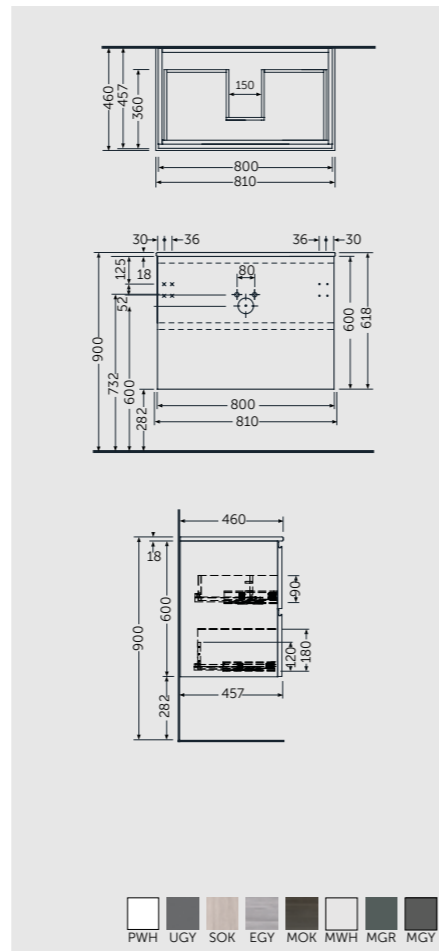

Measurements

160cm = 2x W 80CM Units
JOYWH080UGY x2