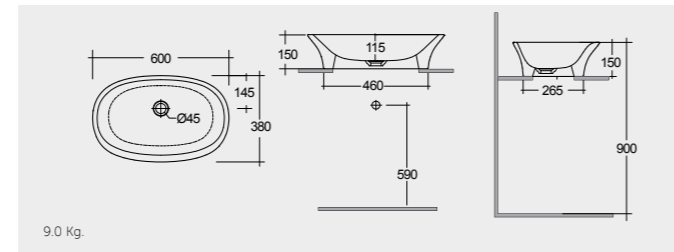

SENCT6000AWHA