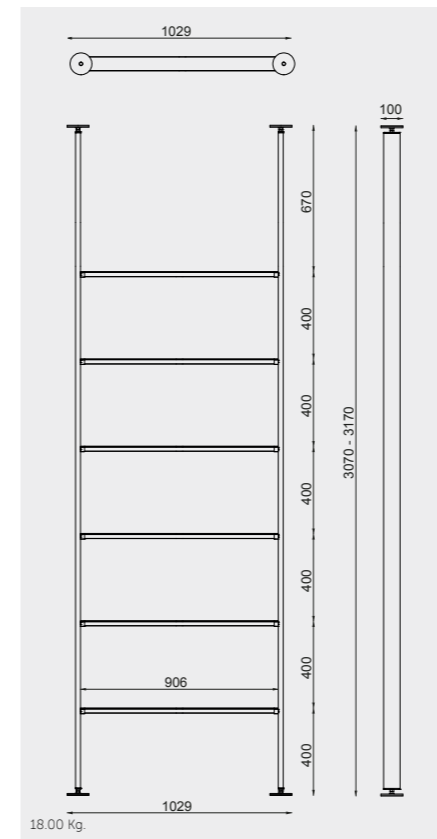

Measurements

18.00 Kg.

504