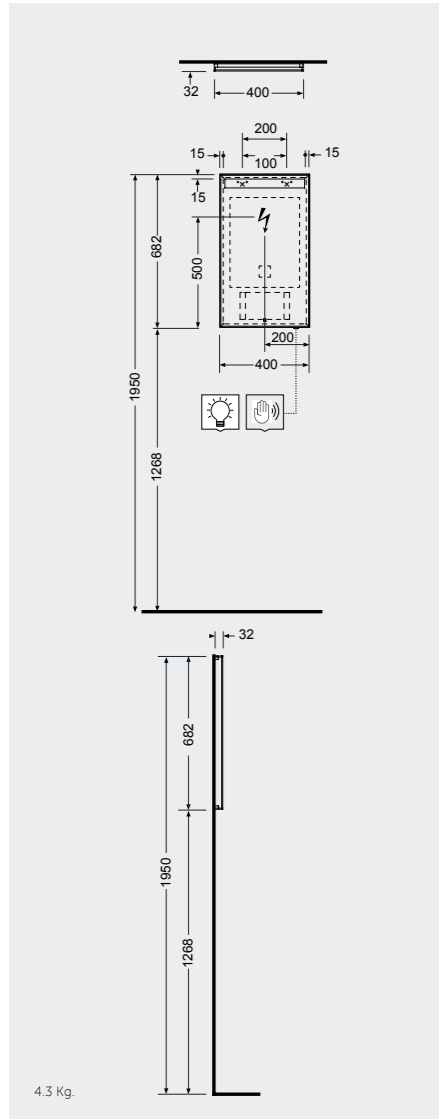

Measurements