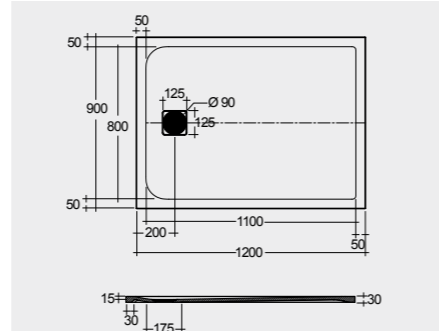

38.5 Kg. 500 505 514 503 504