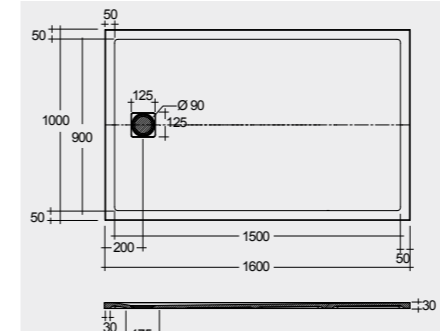

56.5 Kg. 500 505 514 503 504