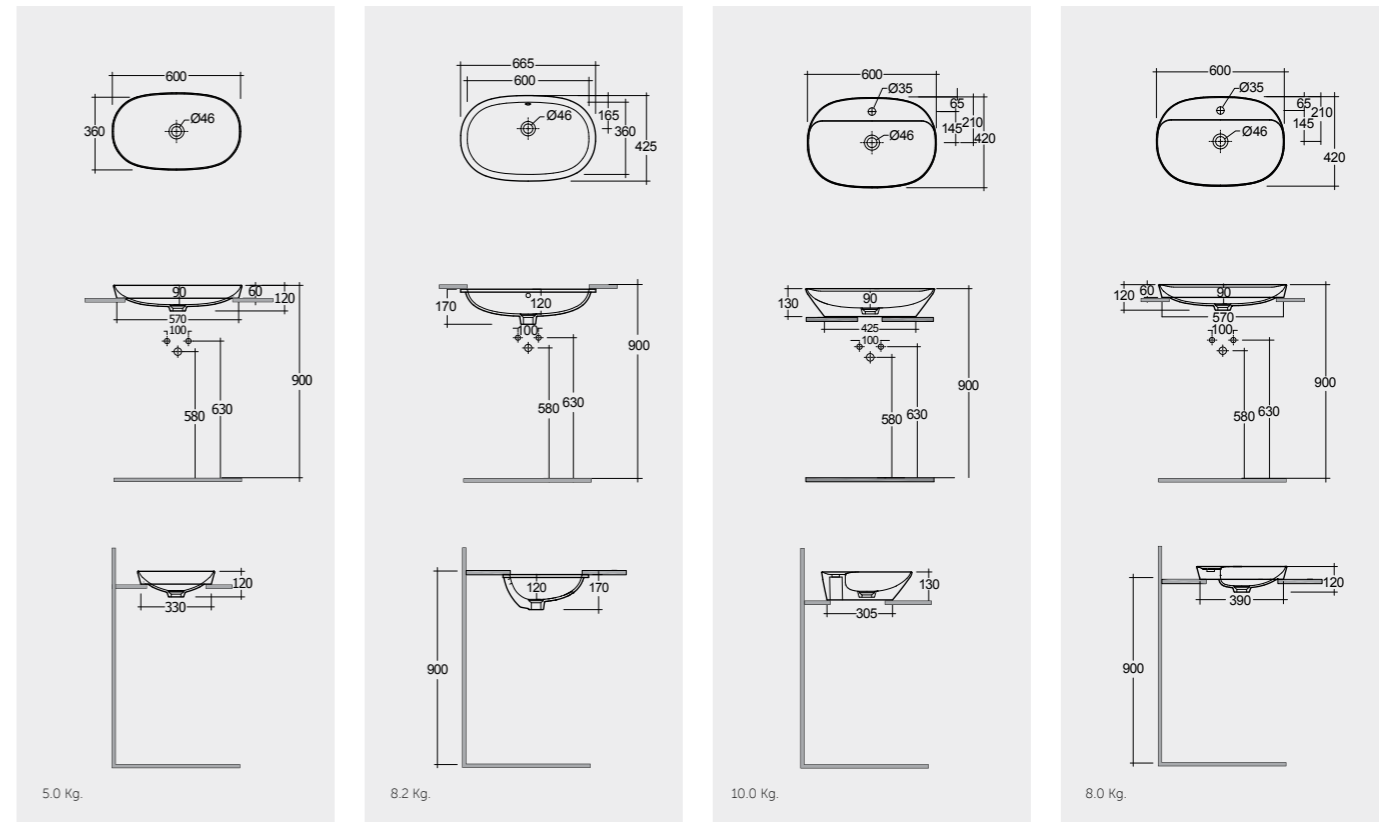

With Overflow

Measurements

Notes

All dimensions in mm tolerance $\pm 5\%$ for below 200mm and $\pm 3\%$ for above 200mm