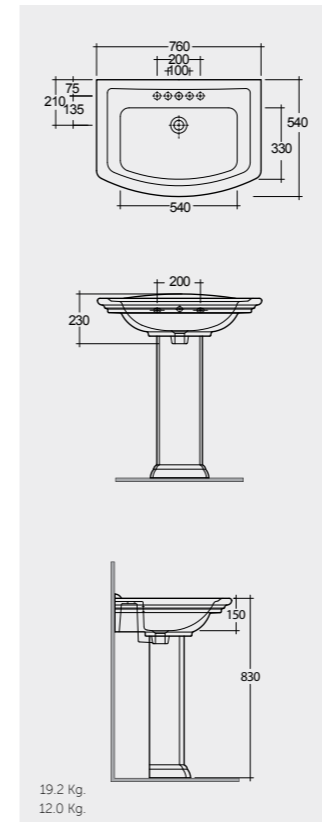

Inspectionable

Measurements

Colours available

Colours shown here are as close to actual sanitaryware as printing process will allow

Models

76 CM
WT0401AWHA
WT0102AWHA

65 CM
WT0101AWHA
WT0102AWHA

Measurements