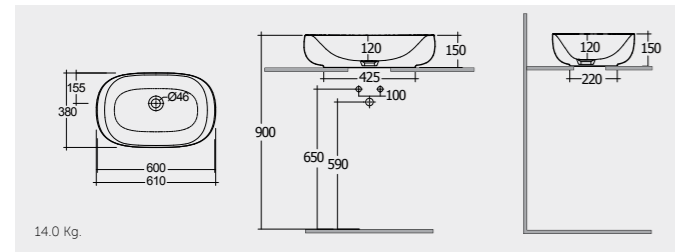

RAK-Cloud 58 CM

CLOCT6000504A Drain Not Included
Drain Cover: CLOAC4400504A

RAK-Des 70 CM

DESCT7000AWHA

COUNTER TOP WASH BASINS

RAK- Illusion 60 CM

ILLCT6000AWHA

RAK- Sensation 60 CM