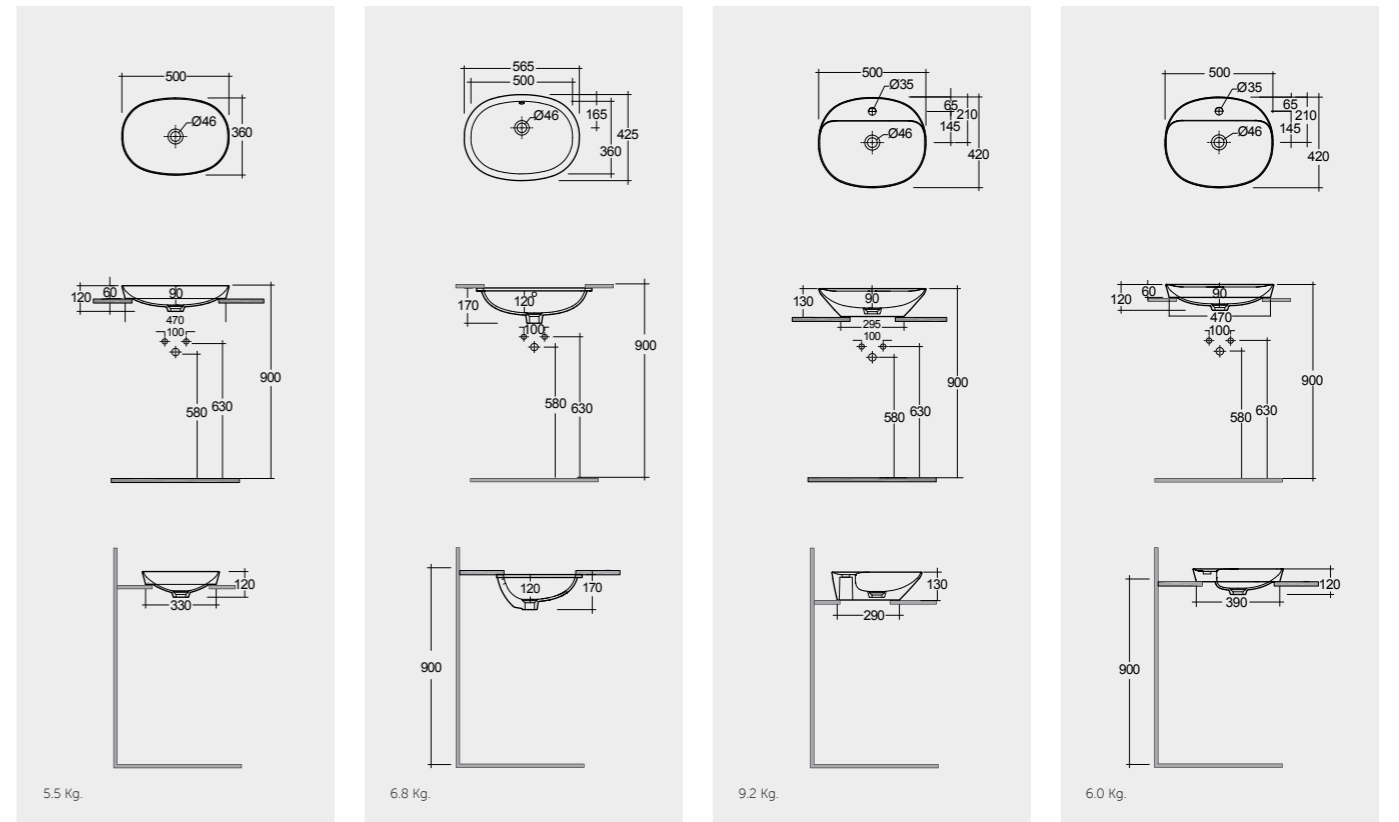

With Overflow

Measurements

Notes

All dimensions in mm tolerance $\pm 5\%$ for below 200mm and $\pm 3\%$ for above 200mm