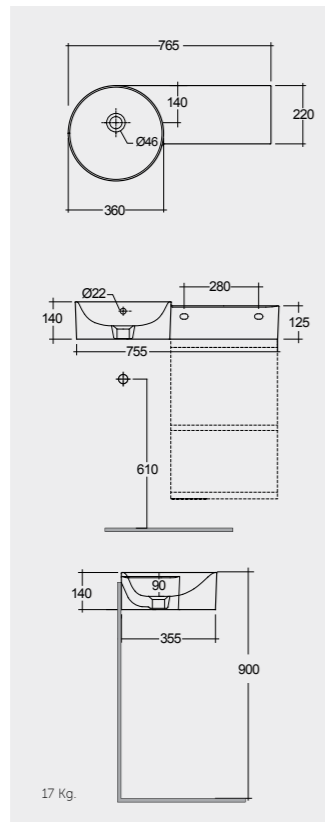

77 CM Right Ledge
PETWB27700AWHA

77 CM Left Ledge
PETWB17701AWHA

77 CM Left Ledge
PETWB17700AWHA

No Faucet Hole

No Faucet Hole

Measurements

Notes

All dimensions in mm tolerance $\pm 5\%$ for below 200mm
and $\pm 3\%$ for above 200mm

Models

77 CM Right Ledge
PETWB47701AWHA

77 CM Right Ledge
PETWB47700AWHA

77 CM Left Ledge
PETWB37701AWHA

77 CM Left Ledge
PETWB37700AWHA

No Faucet Hole

No Faucet Hole

Measurements