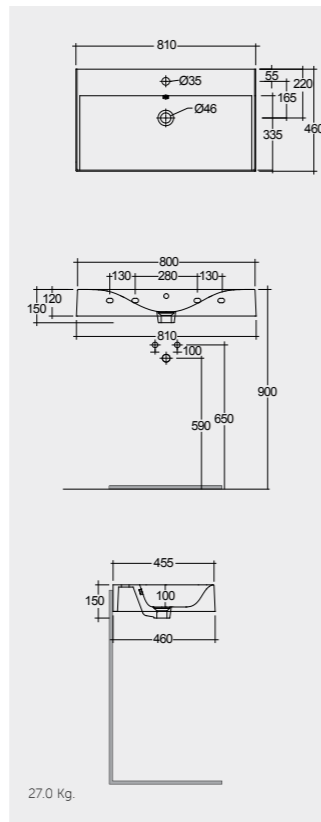

Measurements

Colours available

Colours shown here are as close to actual sanitaryware as printing process will allow