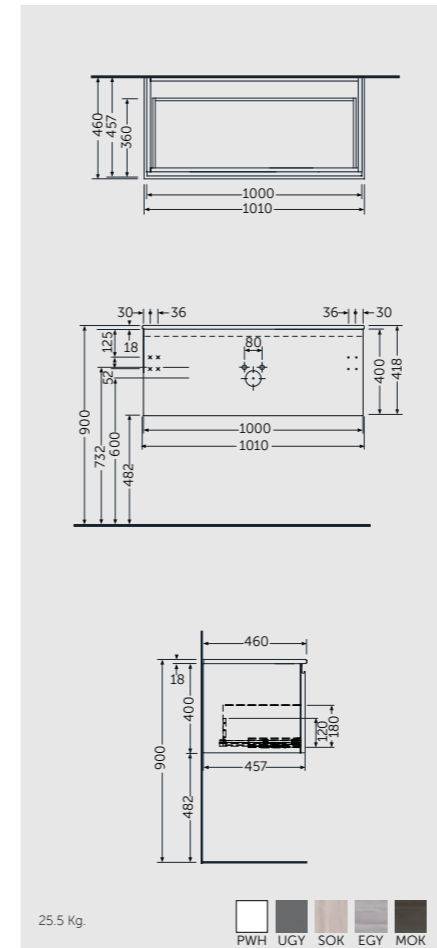

160cm = 2x W 80CM Units
UNOWH080UGY x2
Space saving bottle trap required BTRWBPPR022 (x2)