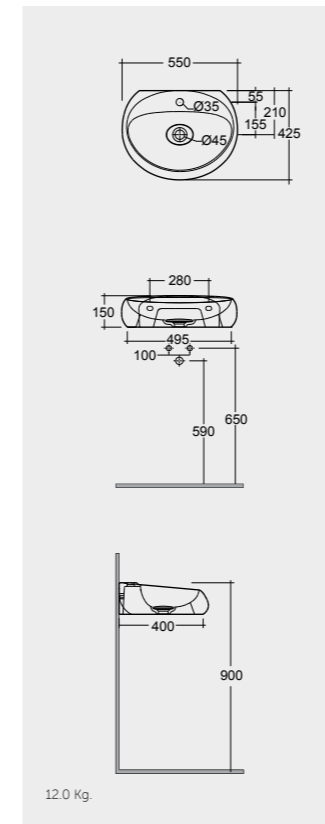

Notes

All dimensions in mm tolerance $\pm 5\%$ for below 200mm and $\pm 3\%$ for above 200mm

Models

56 CM CLOWC1346AWHA AWH
56 CM CLOWC1346500A 500
56 CM CLOWC1346504A 504
Urea RAK-Cloud CLOSC3901WH
 AWH 500 504
 AWH 500 504
Hidden Fixations
Comfort Height 42 CM
Matt Finish
Hidden Fixations
Comfort Height 42 CM
Matt Finish
Hidden Fixations
Comfort Height 42 CM