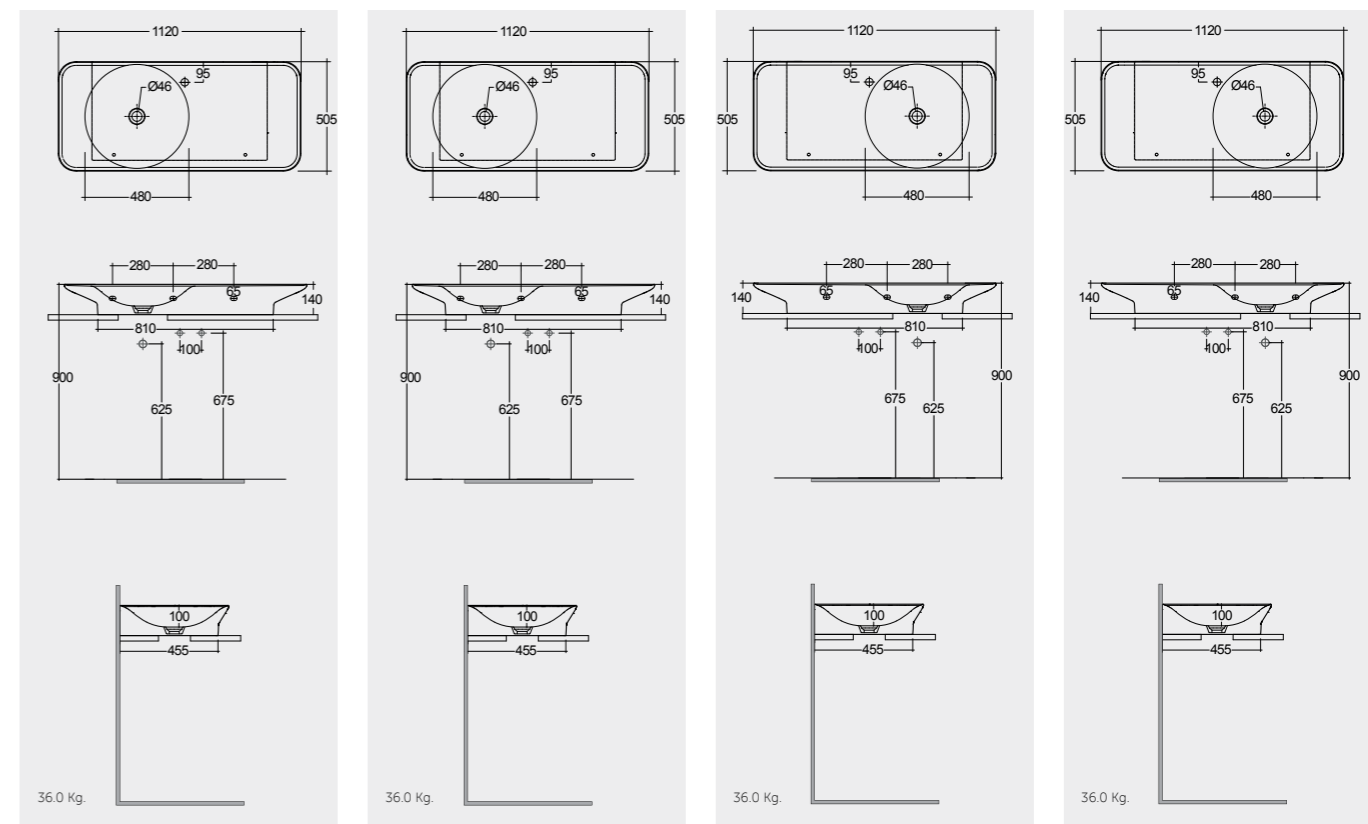

Measurements

36.0 Kg

36.0 Kg

36.0 Kg

36.0 Kg