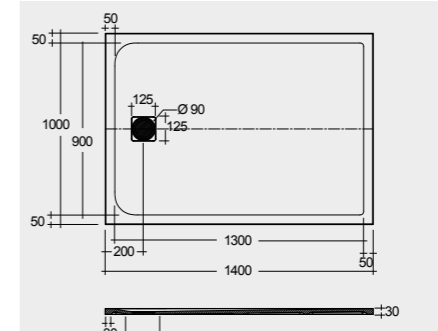

50 Kg. 500 505 514 503 504