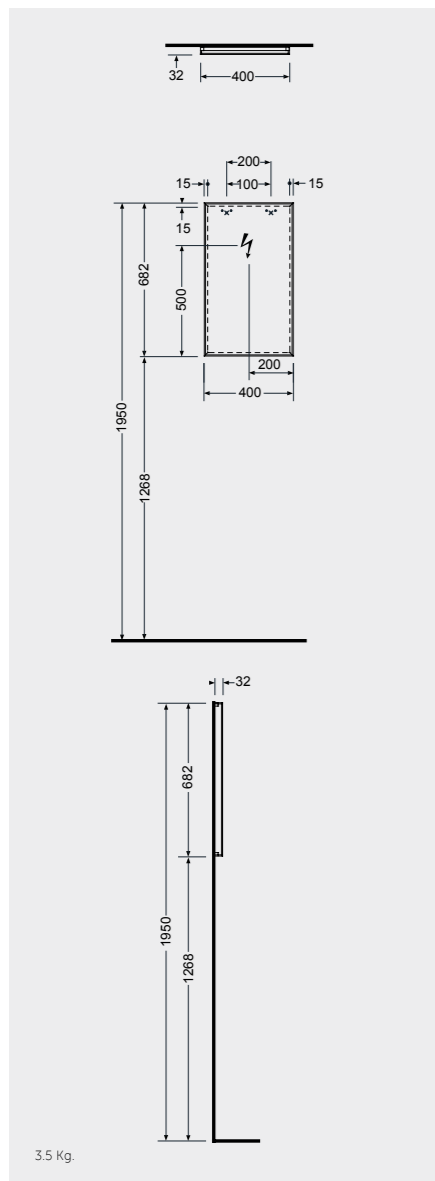

MIRRORS

W 40 x D 2 x H 68CM
JOYMR04068STD

W 60 x D 2 x H 68CM
JOYMR06068STD

W 80 x D 2 x H 68CM
JOYMR08068STD

Measurements

MIRRORS

W 100 x D 2 x H 68CM
JOYMR10068STD

W 120 x D 2 x H 68CM
JOYMR12068STD