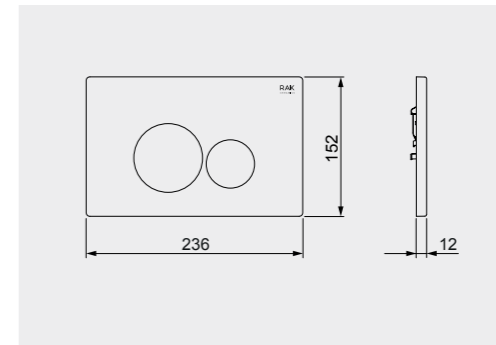

RAK-ECOFIX / ABS MATT PUSH PLATES

- 500 **FSRAKPPL003500**
- 505 **FSRAKPPL003505**
- 514 **FSRAKPPL003514**
- 503 **FSRAKPPL003503**
- 504 **FSRAKPPL003504**

ROUND