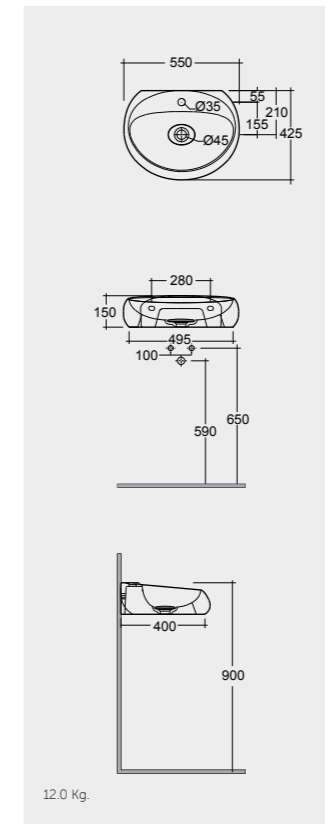

Notes

All dimensions in mm tolerance $\pm 5\%$ for below 200mm and $\pm 3\%$ for above 200mm

Models

56 CM CLOWC1346AWHA AWH
56 CM CLOWC1346500A 500
56 CM CLOWC1346504A 504
Urea RAK-Cloud CLOSC3901WH
 AWH 500 504
 AWH 500 504
Hidden Fixations
Comfort Height 42 CM
Matt Finish
Hidden Fixations
Comfort Height 42 CM
Matt Finish
Hidden Fixations
Comfort Height 42 CM