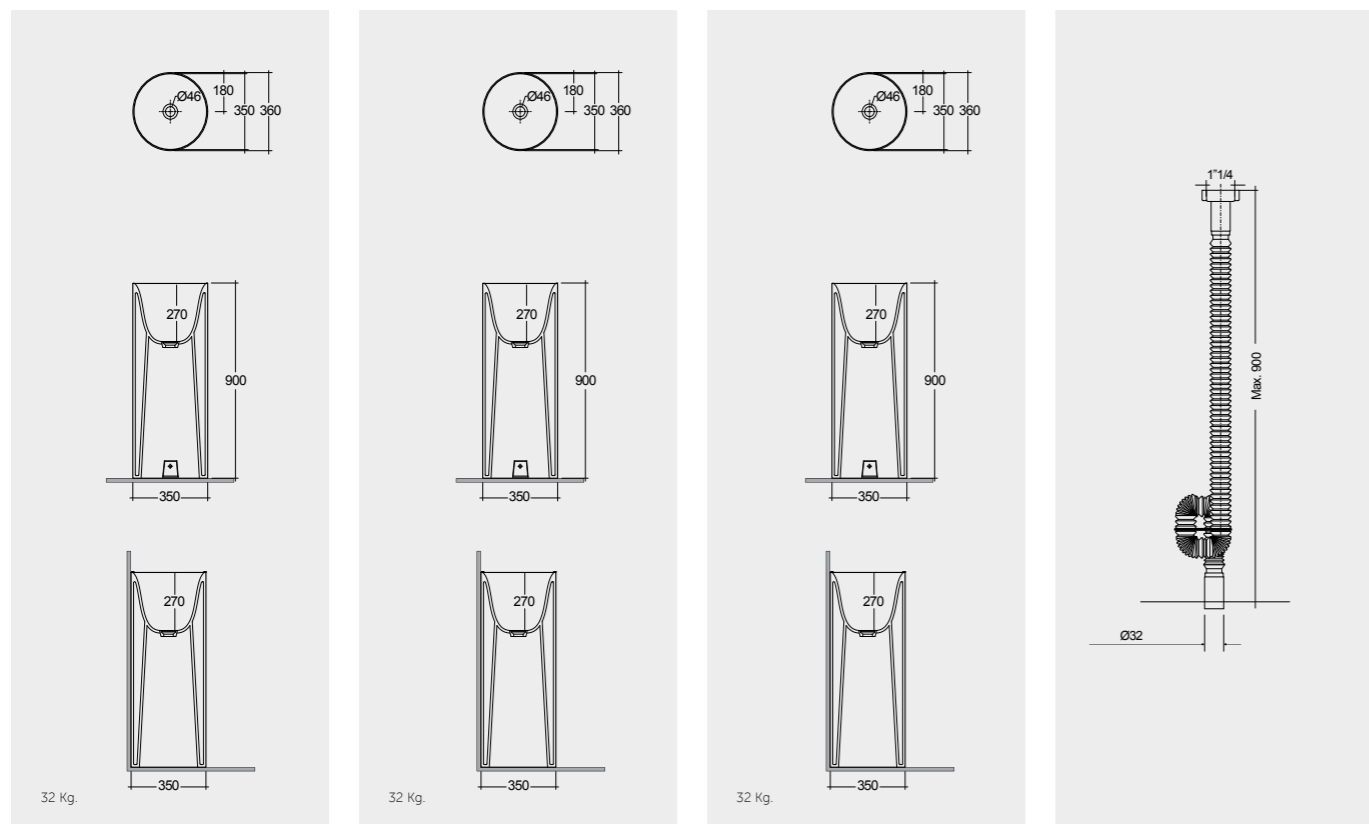

Measurements