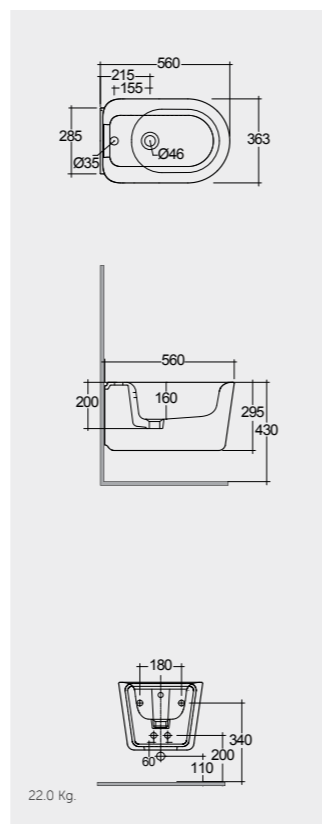

Measurements

 <p>42.8</p>	 <p>42.8</p>
--	--

RAK-VALET

Models

56 CM
VALBD2017AWHA

Hidden Fixations
Comfort Height 42 CM

56 CM
VALBD2017500A

Hidden Fixations
Comfort Height 42 CM

56 CM
VALBD2101AWHA

Hidden Fixations

56 CM
VALBD2101500A

Hidden Fixations

Measurements

Notes

All dimensions in mm tolerance $\pm 5\%$ for below 200mm
and $\pm 3\%$ for above 200mm

RAK-CLOUD