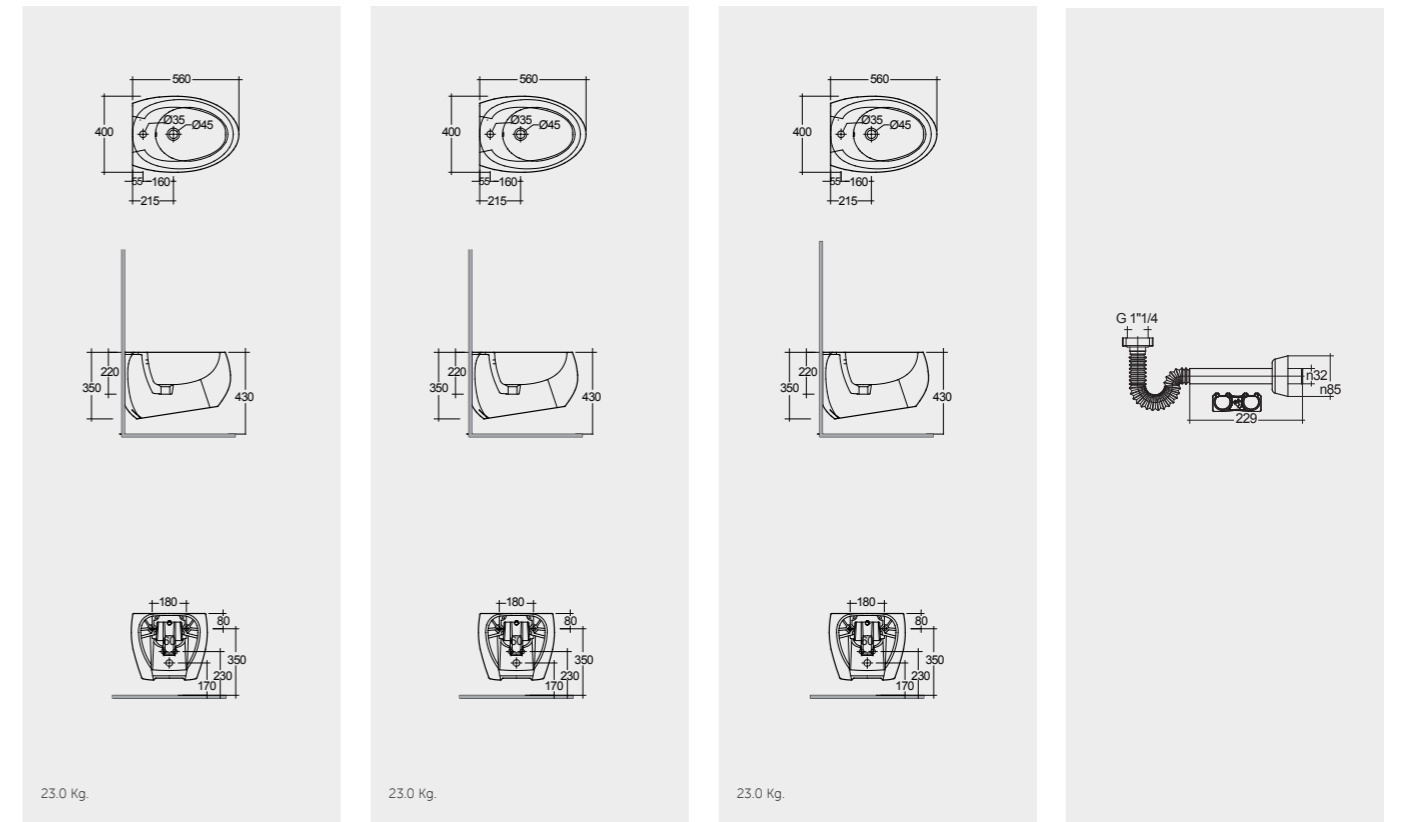

Measurements

23.0 Kg. 23.0 Kg. 23.0 Kg.

Notes

All dimensions in mm tolerance $\pm 5\%$ for below 200mm and $\pm 3\%$ for above 200mm