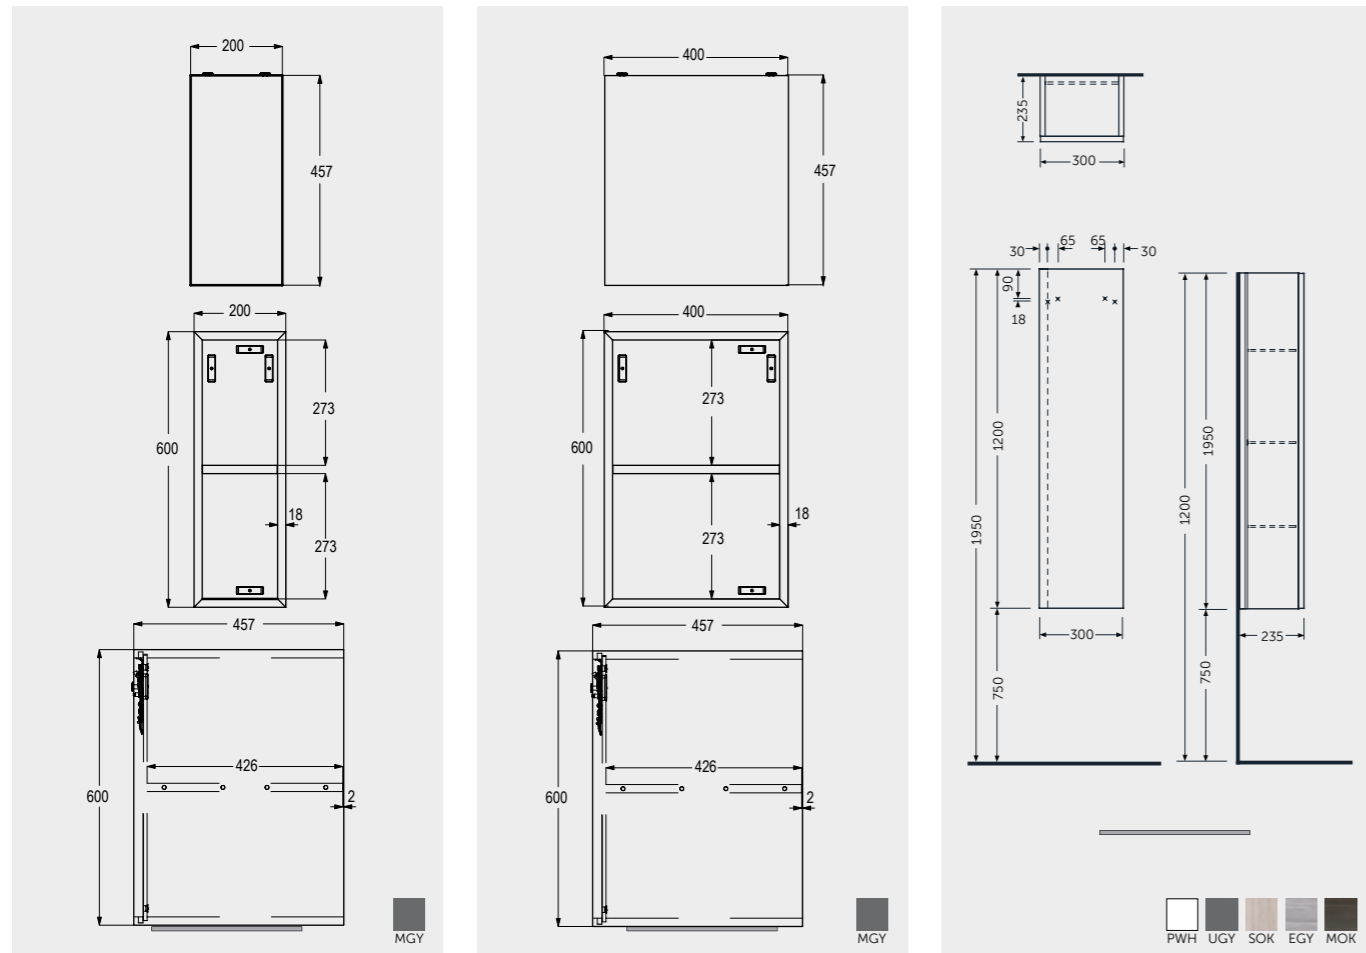

OPEN STORAGE AND TALL CABINET UNITS

OPEN STORAGE UNIT

20 CM
JOYOS020MGY

40 CM
JOYOS040MGY

TALL CABINET UNIT

W 30 x D 23 x H 120CM
JOYTS120UGY

Measurements

Notes