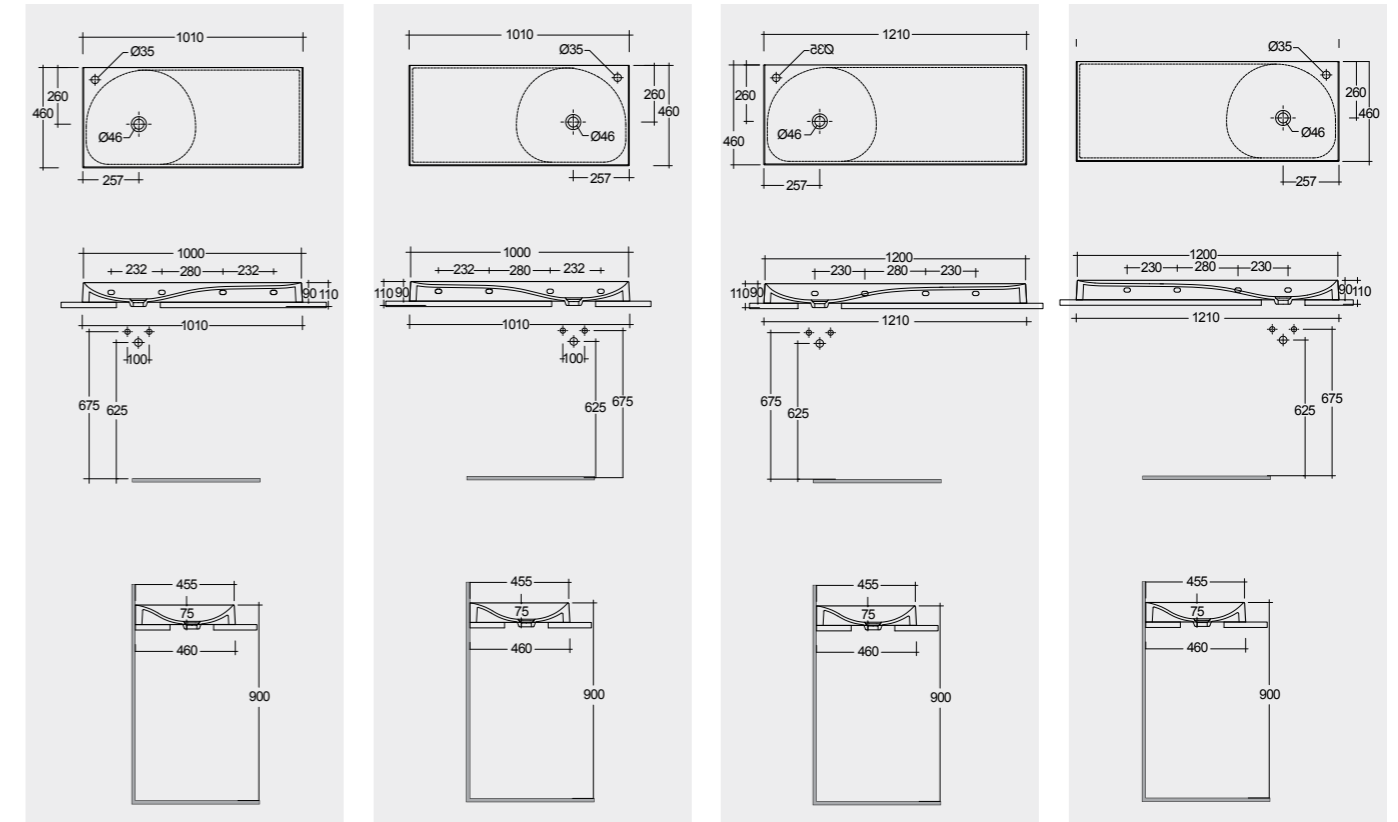

Measurements