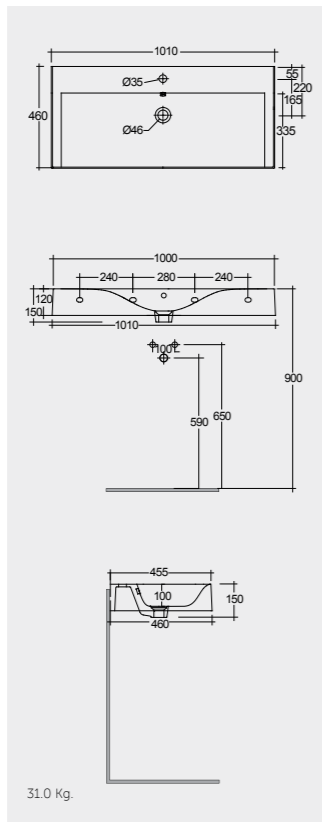

Measurements

Colours available

Colours shown here are as close to actual sanitaryware as printing process will allow