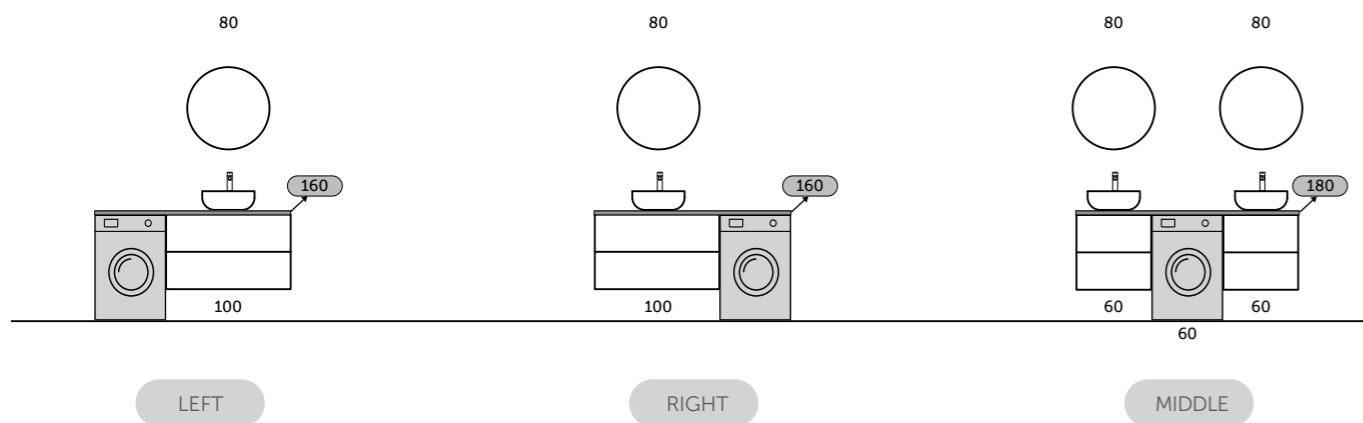

RAK-PLANO & DROP IN WB

RAK-PLANO WITH RAK-JOY

RAK-PLANO & COUNTERTOP WB

RAK-PLANO & OPEN STORAGE + COUNTERTOP WB

RAK-PLANO FOR SPECIAL INSTALLATIONS

RAK-PLANO PRODUCT RANGE

RAKSOLID

TECHWOOD - SCANDINAVIAN OAK (SOK)