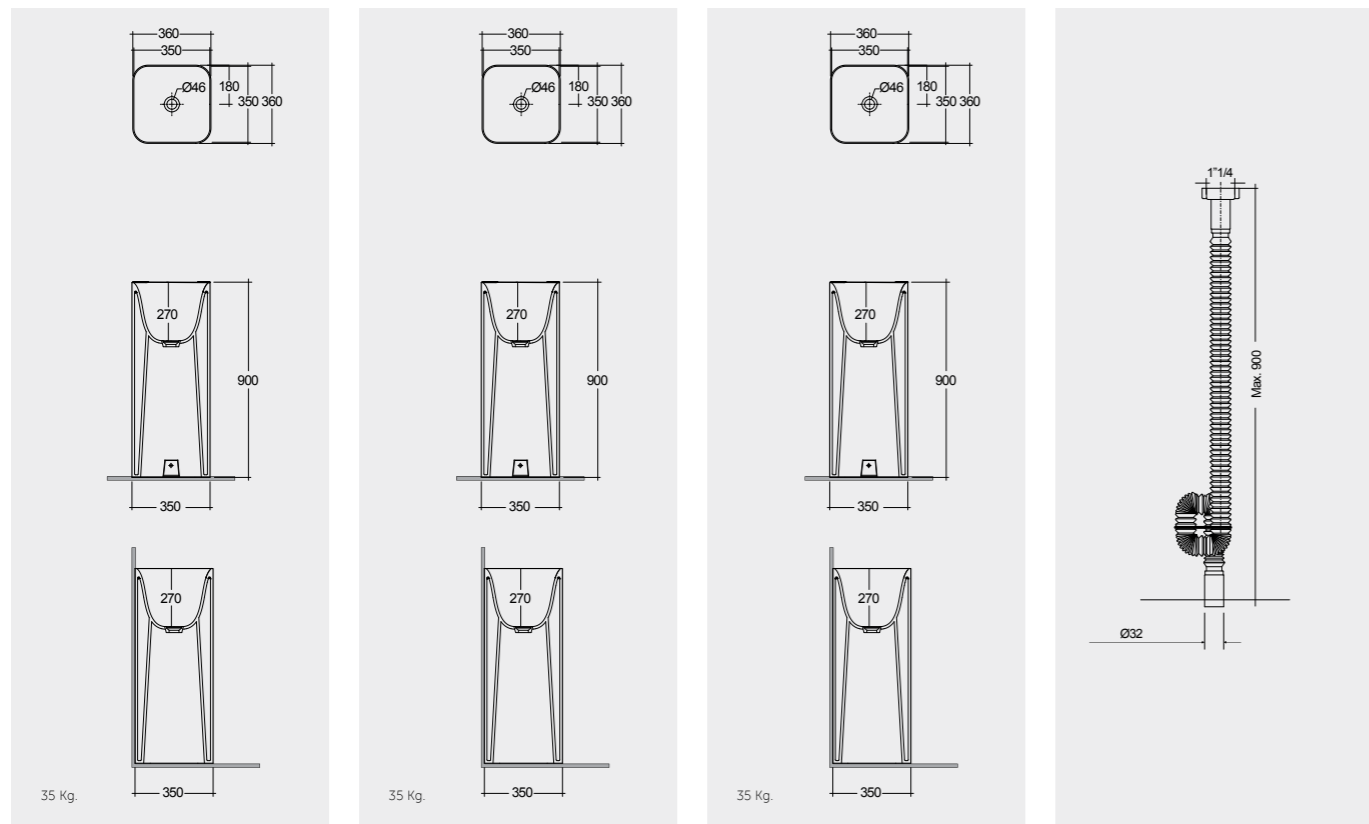

Measurements