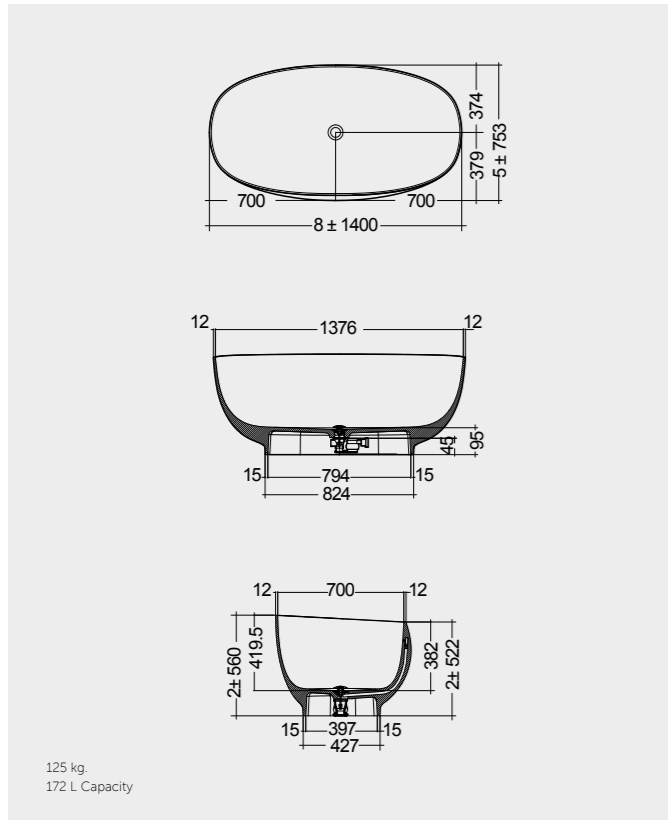

Measurements

Notes

All dimensions in mm tolerance $\pm 5\%$ for below 200mm and $\pm 3\%$ for above 200mm