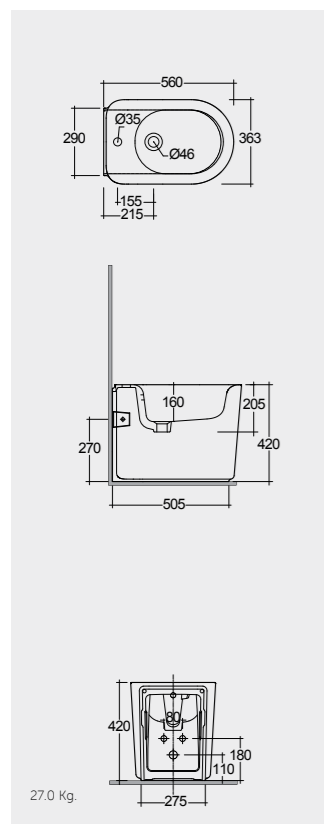

Measurements