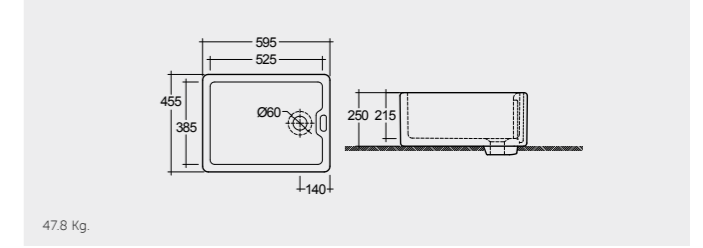

Notes

All dimensions in mm tolerance $\pm 5\%$ for below 200mm and $\pm 3\%$ for above 200mm