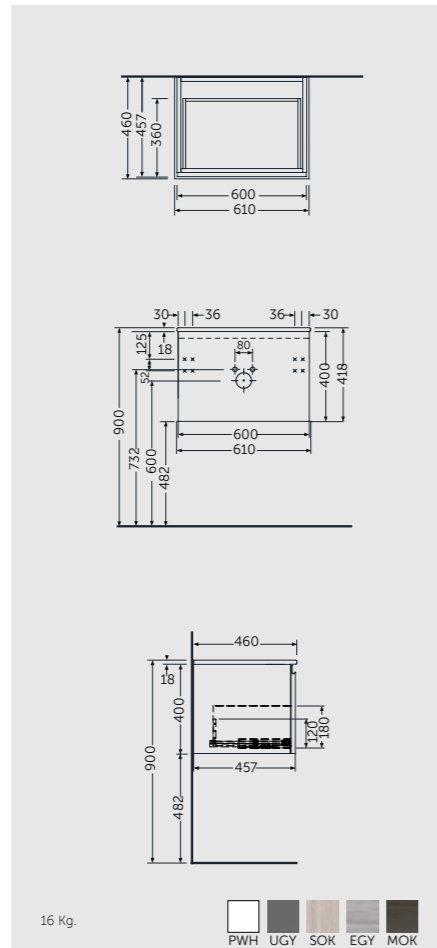

Measurements

WALL HUNG VANITY UNITS

W 100 x D 46 x H 40CM
UNOWH100UGY
Space saving bottle trap required BTRWBPPR022

120cm = 2x W 60CM Units
UNOWH060UGY x2
Space saving bottle trap required BTRWBPPR022 (x2)