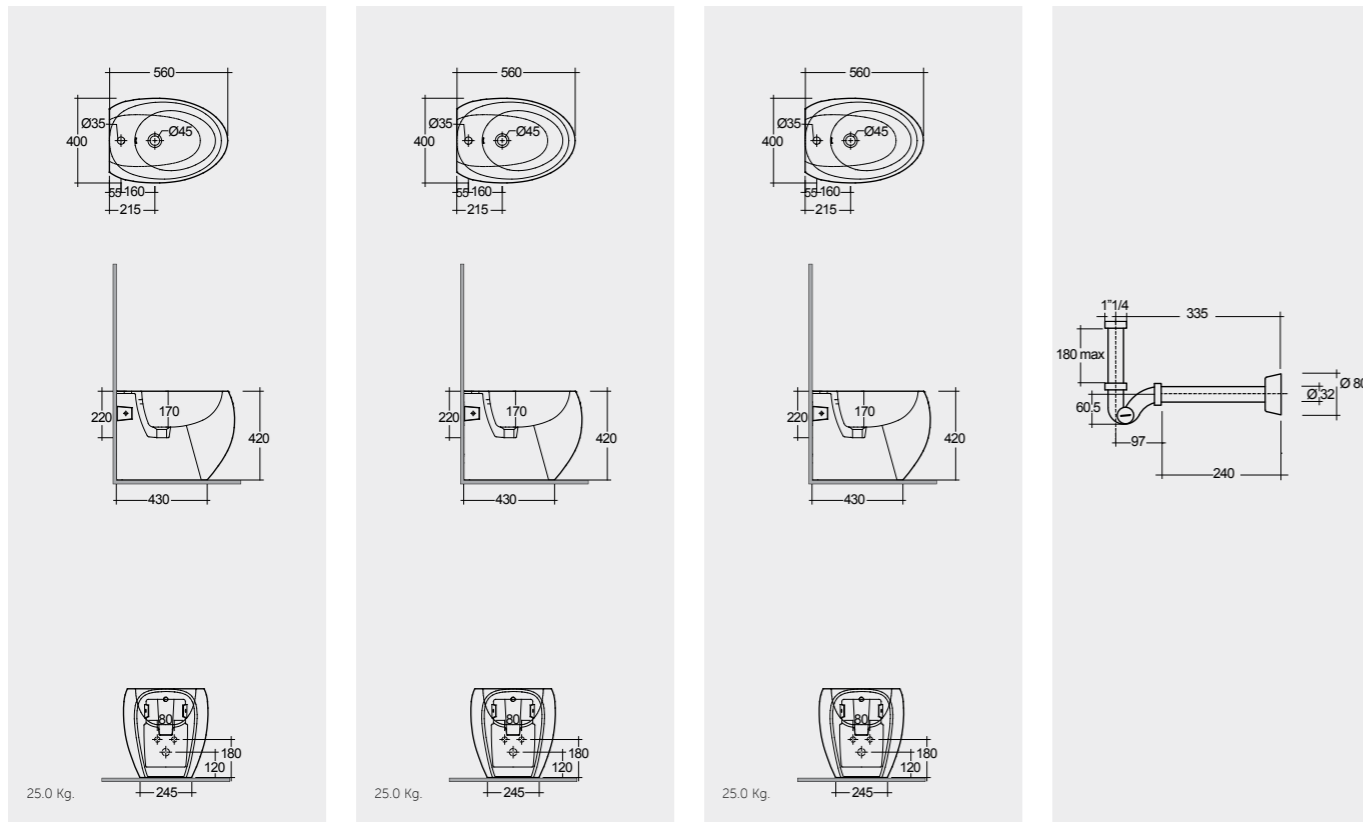

Measurements

25.0 Kg. 25.0 Kg. 25.0 Kg.