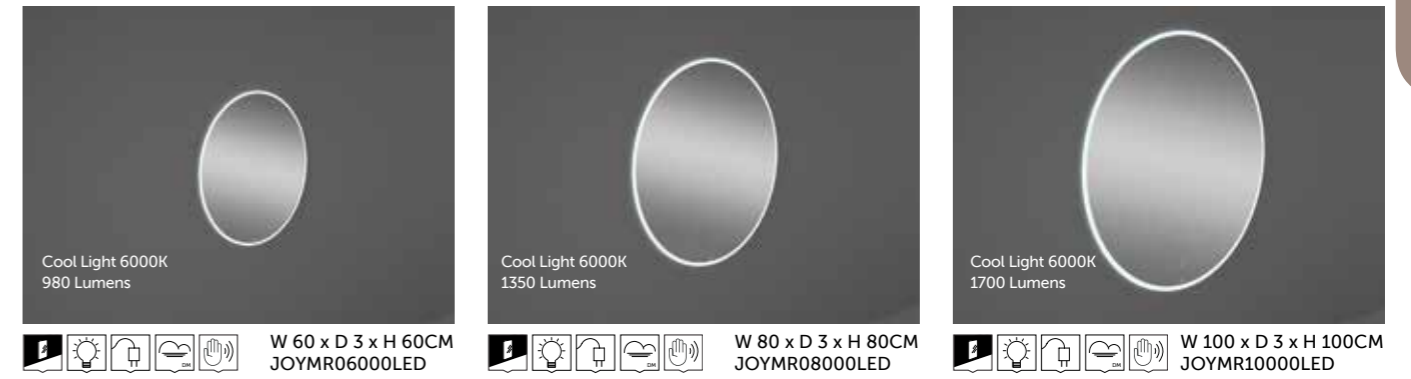

RAK-VALET WITH RAK-JOY MIRRORS

MIRRORS