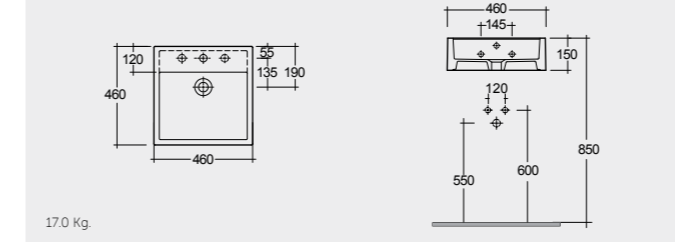

COUNTER TOP WASH BASINS

CLOAKROOM WASH BASINS

OC116AWHA