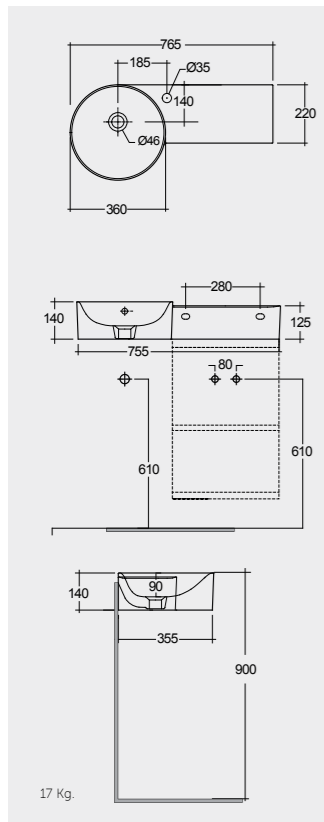

77 CM Right Ledge
PETWB27700AWHA

77 CM Left Ledge
PETWB17701AWHA

77 CM Left Ledge
PETWB17700AWHA

No Faucet Hole

No Faucet Hole

Measurements

Notes

All dimensions in mm tolerance $\pm 5\%$ for below 200mm
and $\pm 3\%$ for above 200mm

Models

77 CM Right Ledge
PETWB47701AWHA

77 CM Right Ledge
PETWB47700AWHA

77 CM Left Ledge
PETWB37701AWHA

77 CM Left Ledge
PETWB37700AWHA

No Faucet Hole

No Faucet Hole

Measurements