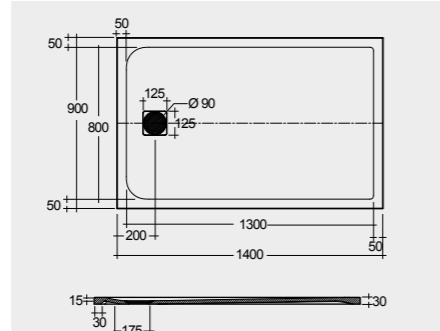

45 Kg. 500 505 514 503 504