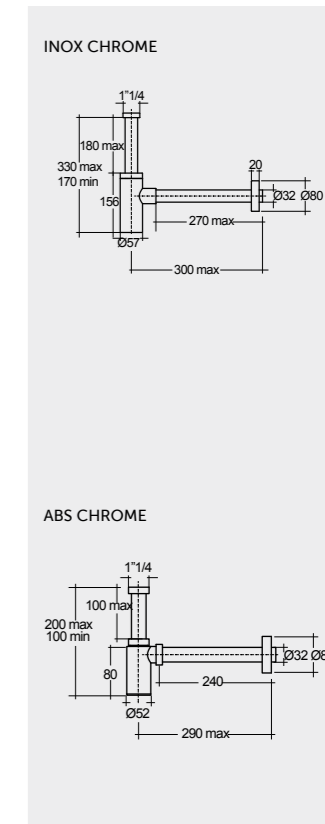

Notes

All dimensions in mm tolerance $\pm 5\%$ for below 200mm and $\pm 3\%$ for above 200mm

Models

56 CM CLOWC1346AWHA AWH
56 CM CLOWC1346500A 500
56 CM CLOWC1346504A 504
Urea RAK-Cloud CLOSC3901WH
 AWH 500 504
 AWH 500 504
Hidden Fixations
Comfort Height 42 CM
Matt Finish
Hidden Fixations
Comfort Height 42 CM
Matt Finish
Hidden Fixations
Comfort Height 42 CM