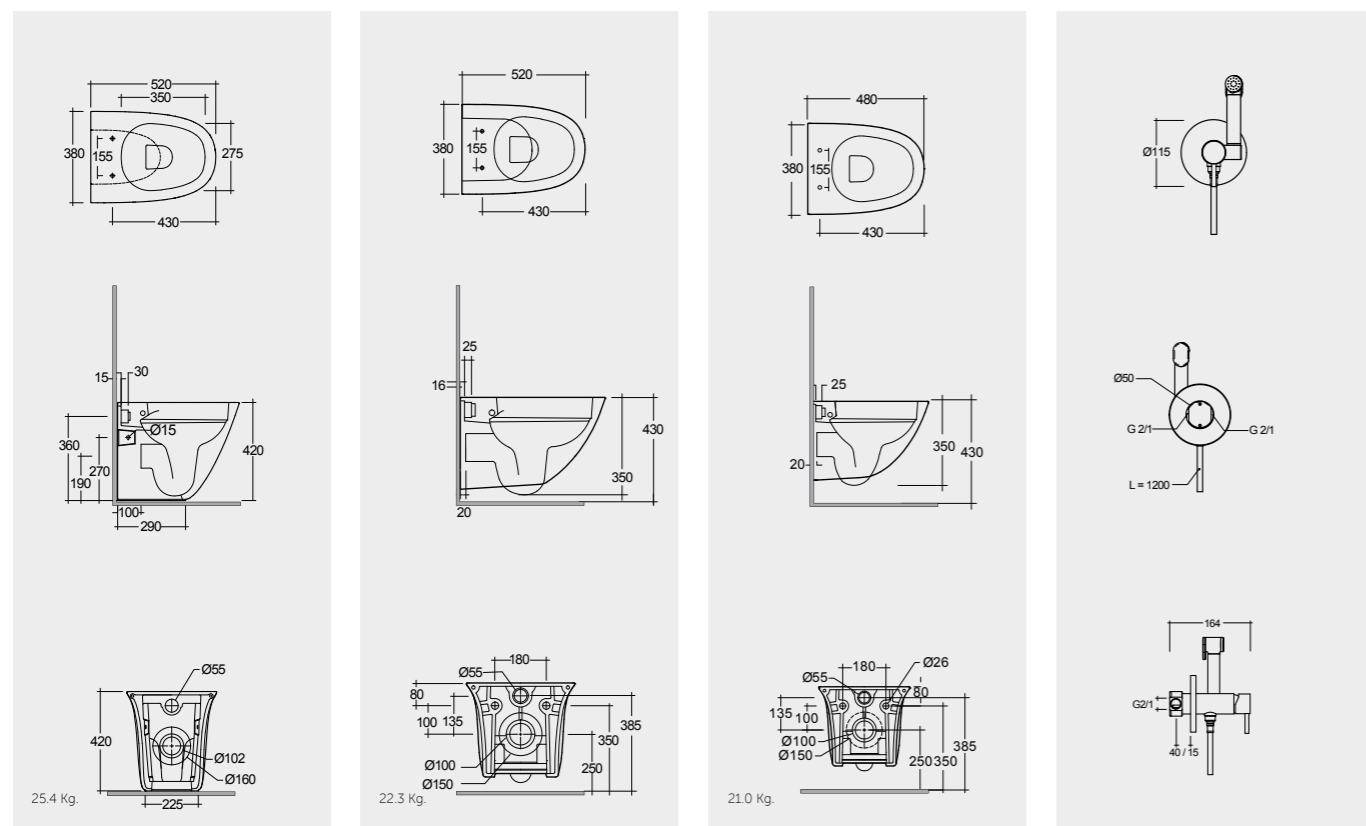

Measurements

Notes

All dimensions in mm tolerance $\pm 5\%$ for below 200mm
and $\pm 3\%$ for above 200mm