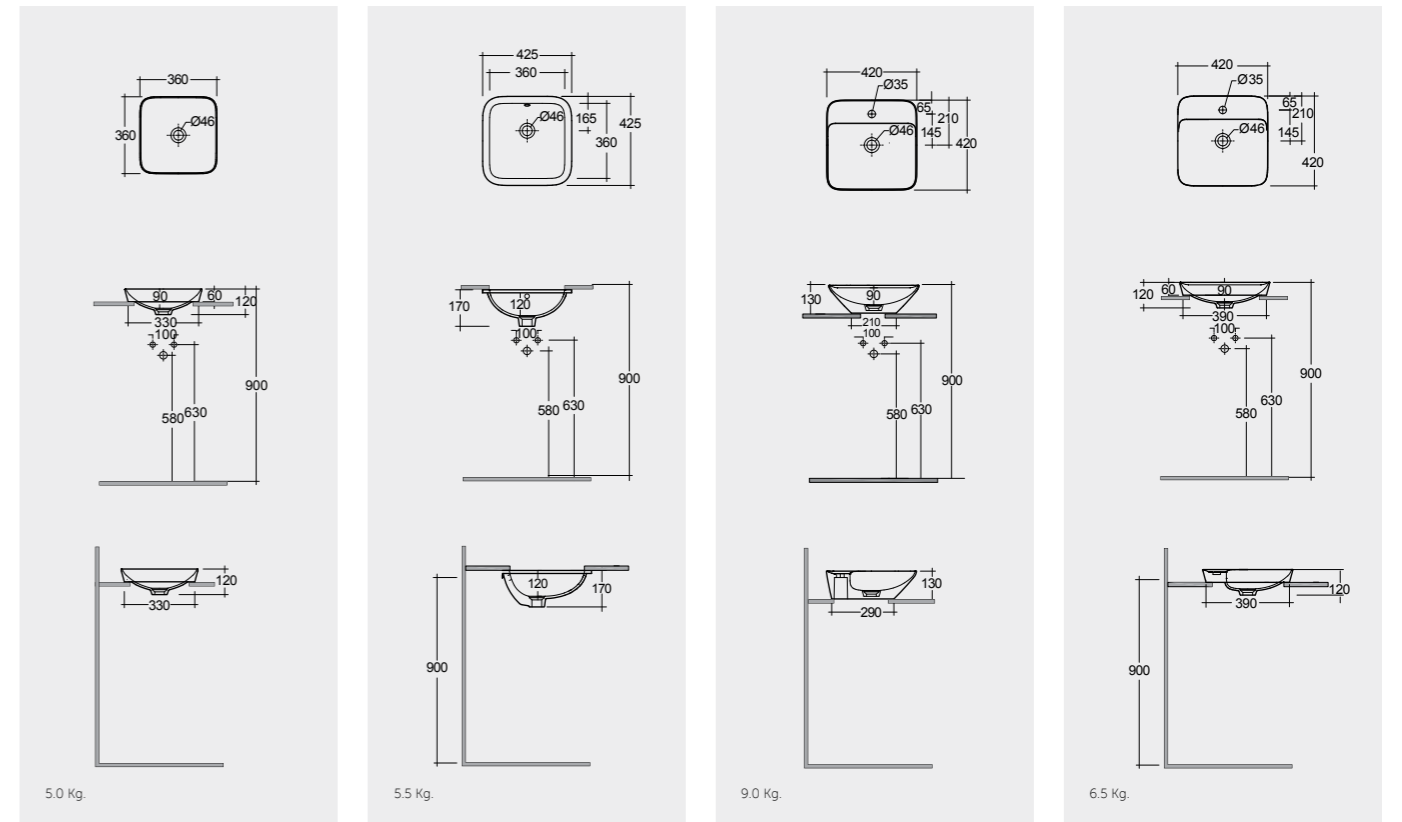

Measurements

9.0 Kg.

9.0 Kg.

9.0 Kg.

Notes

All dimensions in mm tolerance $\pm 5\%$ for below 200mm
and $\pm 3\%$ for above 200mm

With Overflow

Measurements