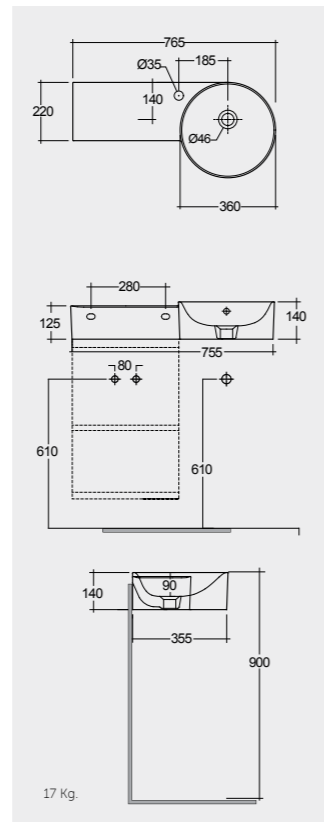

77 CM Right Ledge
PETWB27700AWHA

77 CM Left Ledge
PETWB17701AWHA

77 CM Left Ledge
PETWB17700AWHA

No Faucet Hole

No Faucet Hole

Measurements

Notes

All dimensions in mm tolerance $\pm 5\%$ for below 200mm
and $\pm 3\%$ for above 200mm