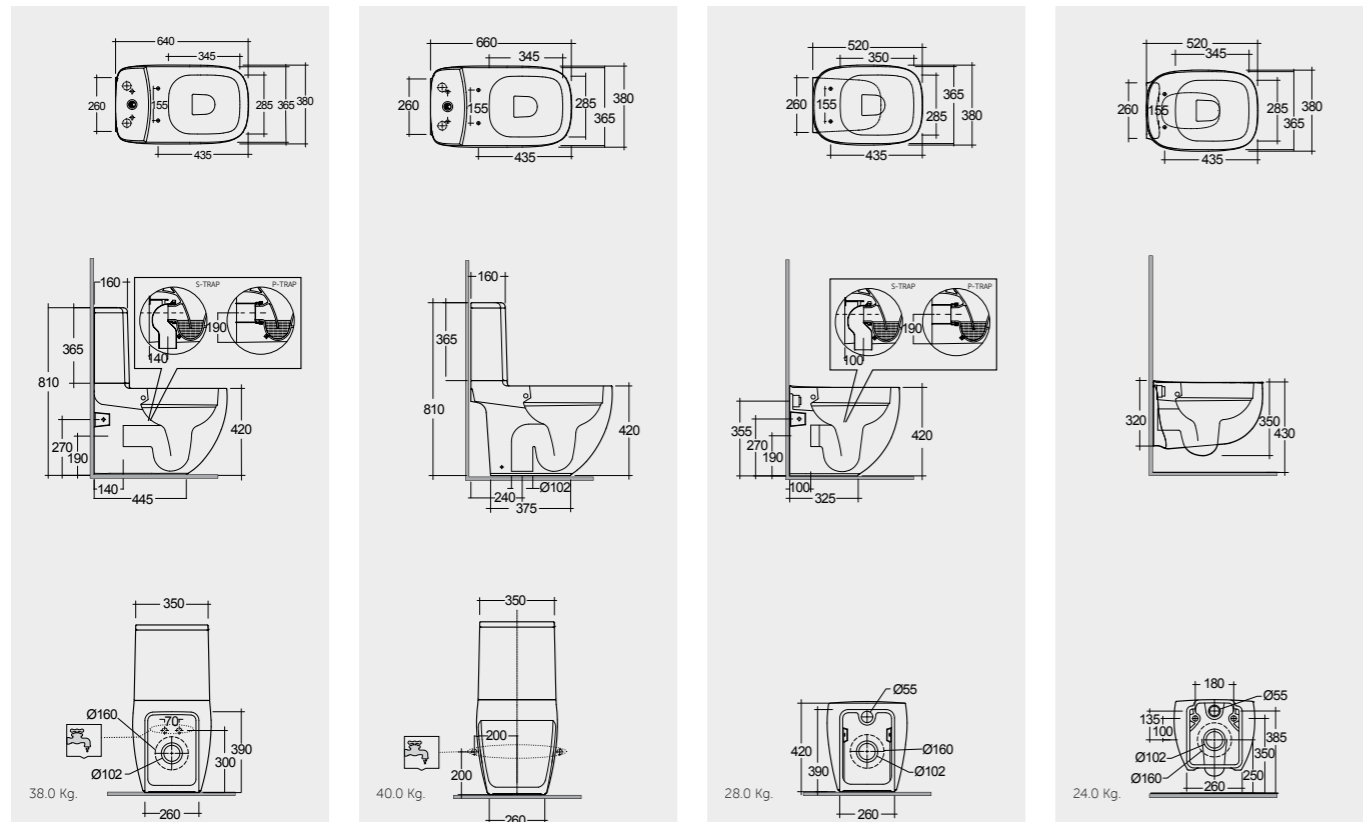

Back Open
Comfort Height 42 CM

Hidden Fixations
Comfort Height 42 CM

Hidden Fixations

Measurements

Compatible with 6/3L dual flushing, 4,5/3L dual flushing, in accordance with en997 - type 1.

Models

52 CM
ILLBD2015AWHA