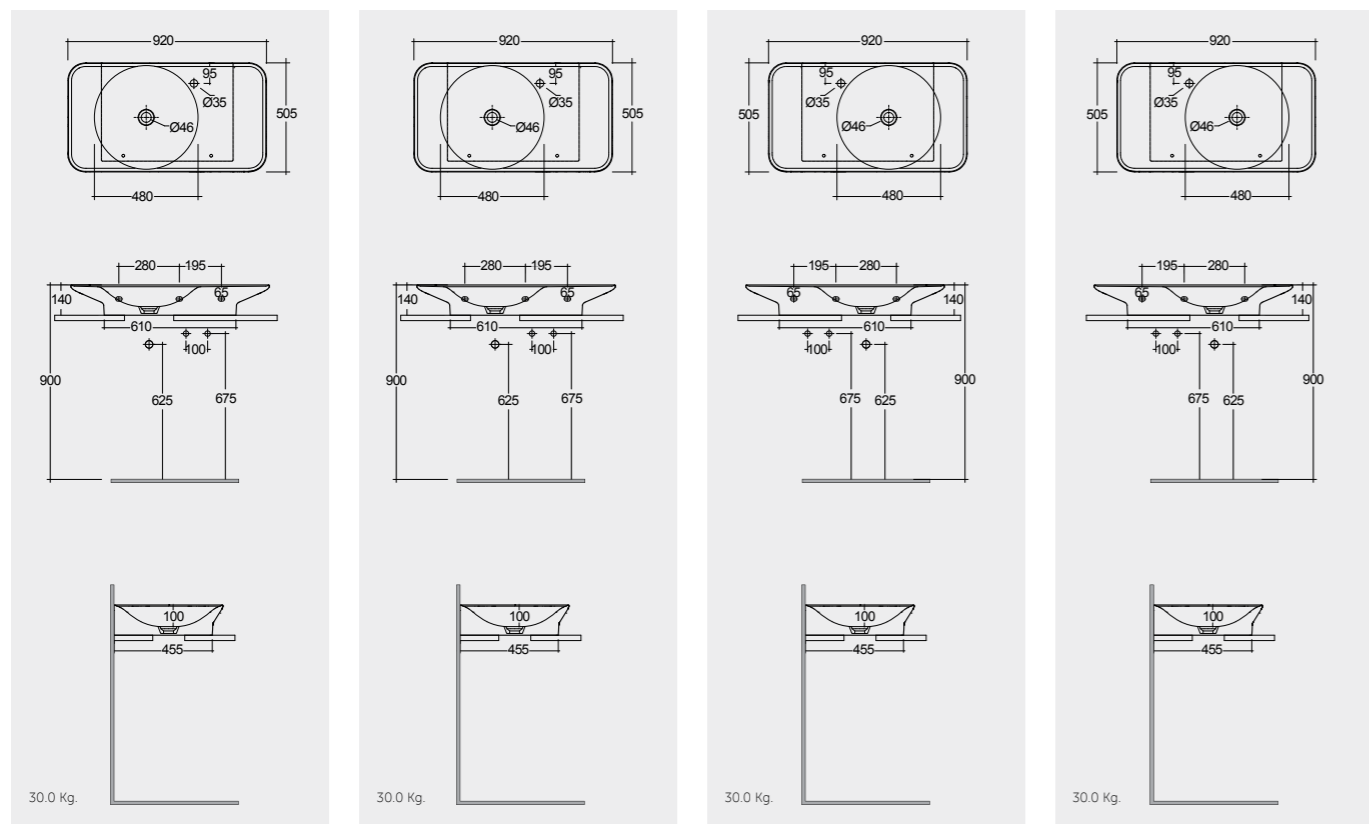

Measurements

Notes

All dimensions in mm tolerance $\pm 5\%$ for below 200mm and $\pm 3\%$ for above 200mm