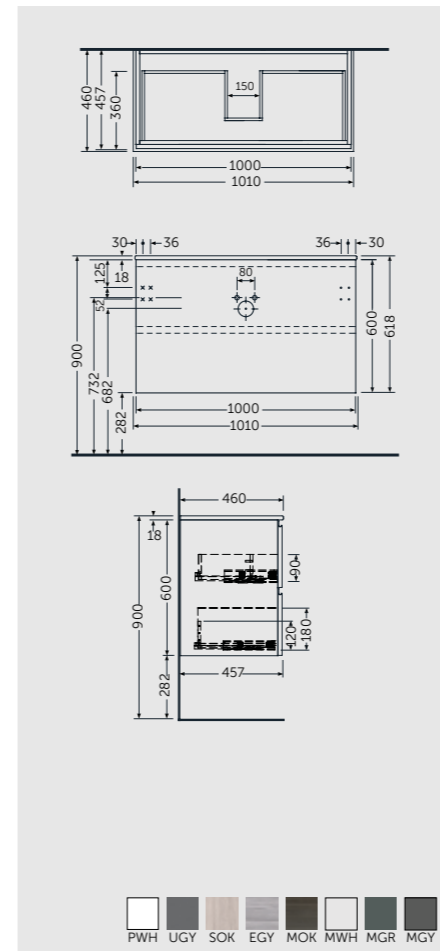

Measurements

160cm = 2x W 80CM Units
JOYWH080UGY x2