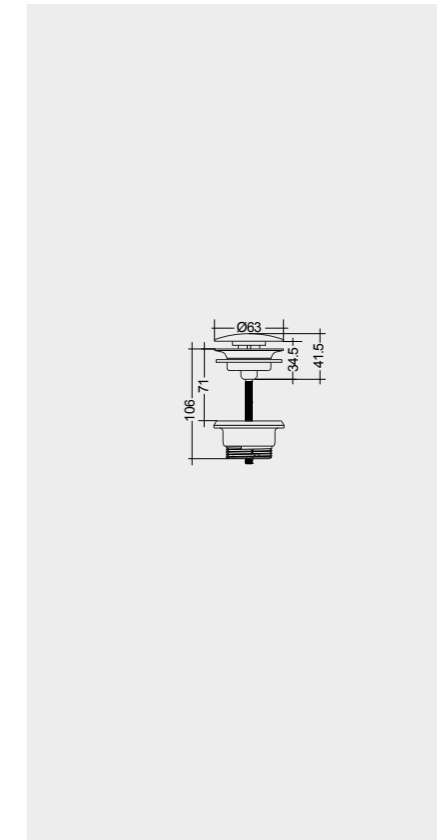

Measurements

FOR VANITY (RAK-JOY UNO)
PP WHITE : BTRWBPPR022
Inspectionable
Space Saving