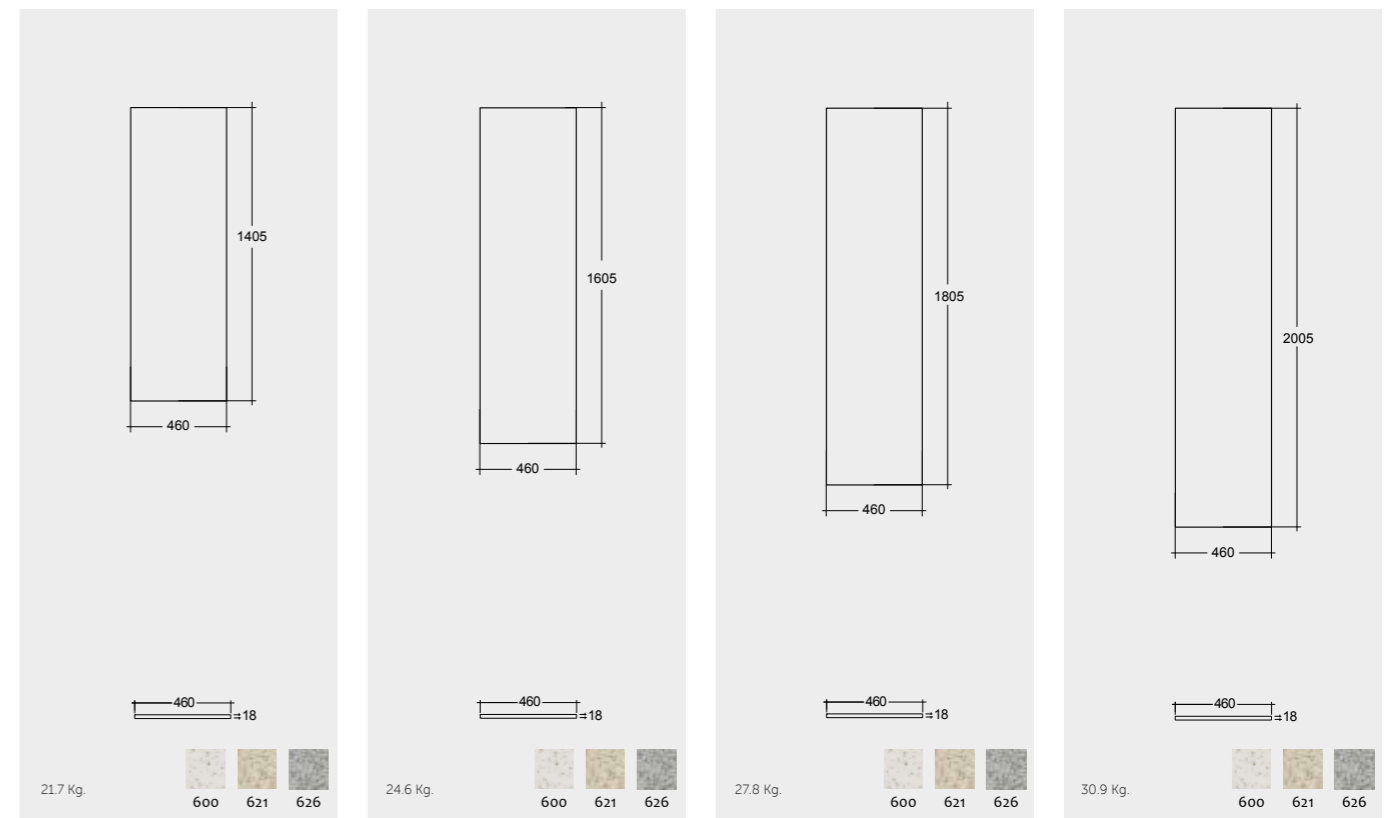

Counter Top Slab 161 CM + Bowl

161 CM
PLASL16146600

Counter Top Slab 181 CM + Bowl

181 CM
PLASL18146600

Counter Top Slab 201 CM + Bowl

201 CM
PLASL20146600

Measurements

Measurements