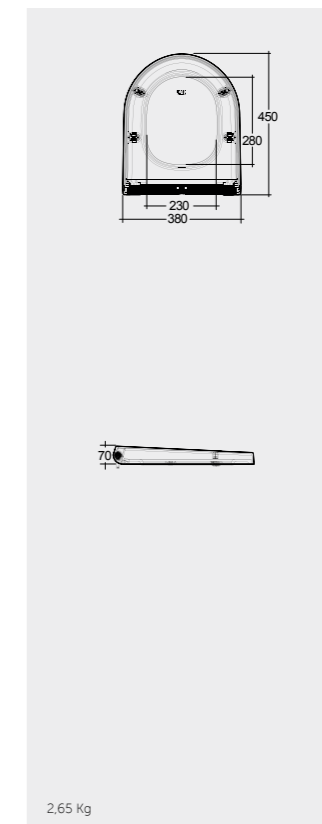

Measurements

Compatible with 6/3L dual flushing, 4,5/3L dual flushing, in accordance with en997 - type 1.

Note

All dimensions in mm tolerance $\pm 5\%$ for below 200mm and $\pm 3\%$ for above 200mm