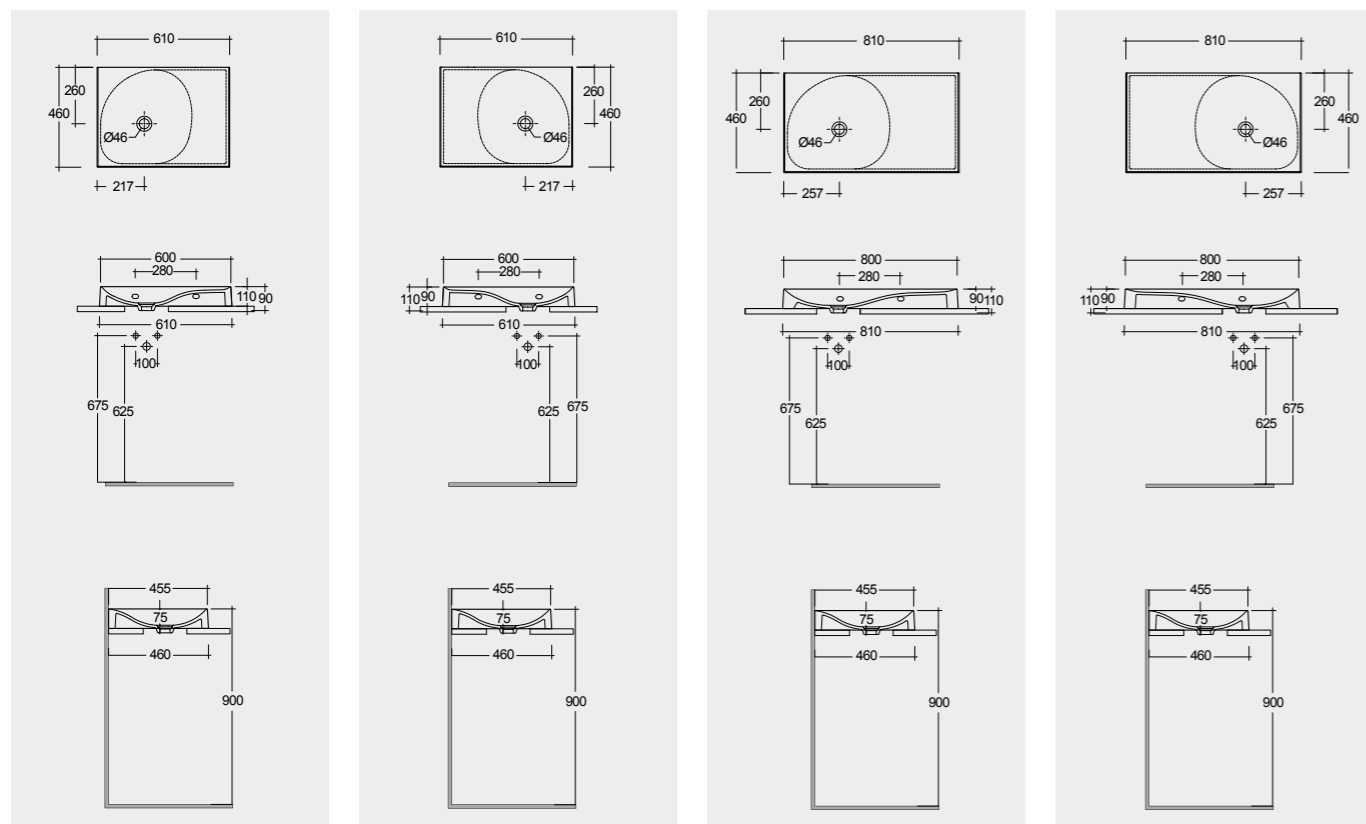

60 CM Right Ledge
REMWB106100AWHA
 60 CM Left Ledge
REMWB206100AWHA
 80 CM Right Ledge
REMWB108100AWHA
 80 CM Left Ledge
REMWB208100AWHA

Drain Not Included
No Faucet Hole

Drain Not Included
No Faucet Hole

Drain Not Included
No Faucet Hole

Drain Not Included
No Faucet Hole

Measurements

Notes

All dimensions in mm tolerance $\pm 5\%$ for below 200mm
and $\pm 3\%$ for above 200mm

Models

100 CM Right Ledge
REMWB110100AWHA
 100 CM Left Ledge
REMWB210100AWHA
 120 CM Right Ledge
REMWB112100AWHA
 120 CM Left Ledge
REMWB212100AWHA