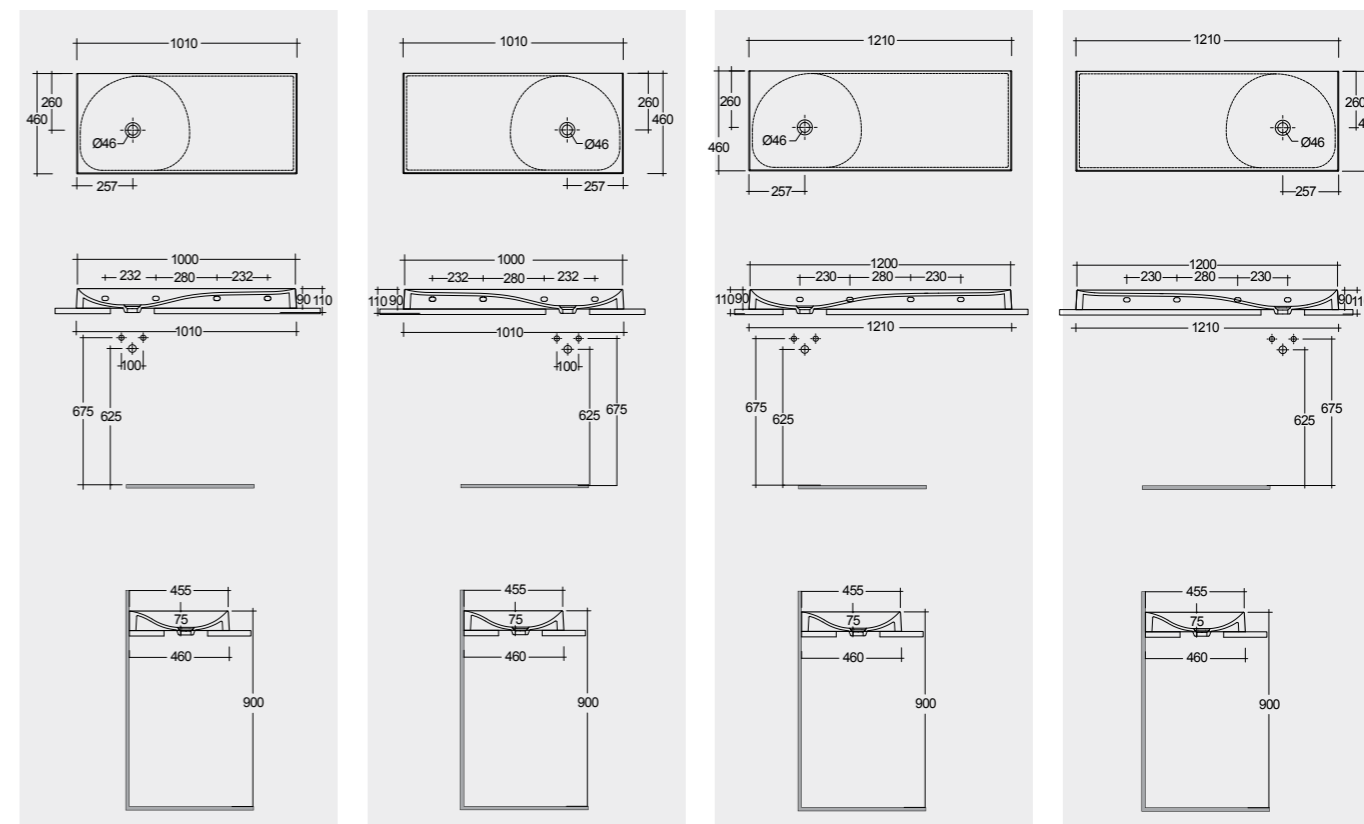

Measurements

Notes

All dimensions in mm tolerance $\pm 5\%$ for below 200mm
and $\pm 3\%$ for above 200mm