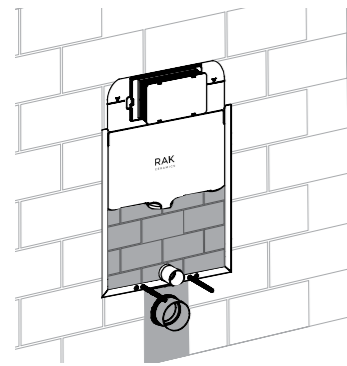

SOLID WALL INSTALLATION

The concealed cistern can be easily fastened in front of or inside a solid wall and then brick lined.