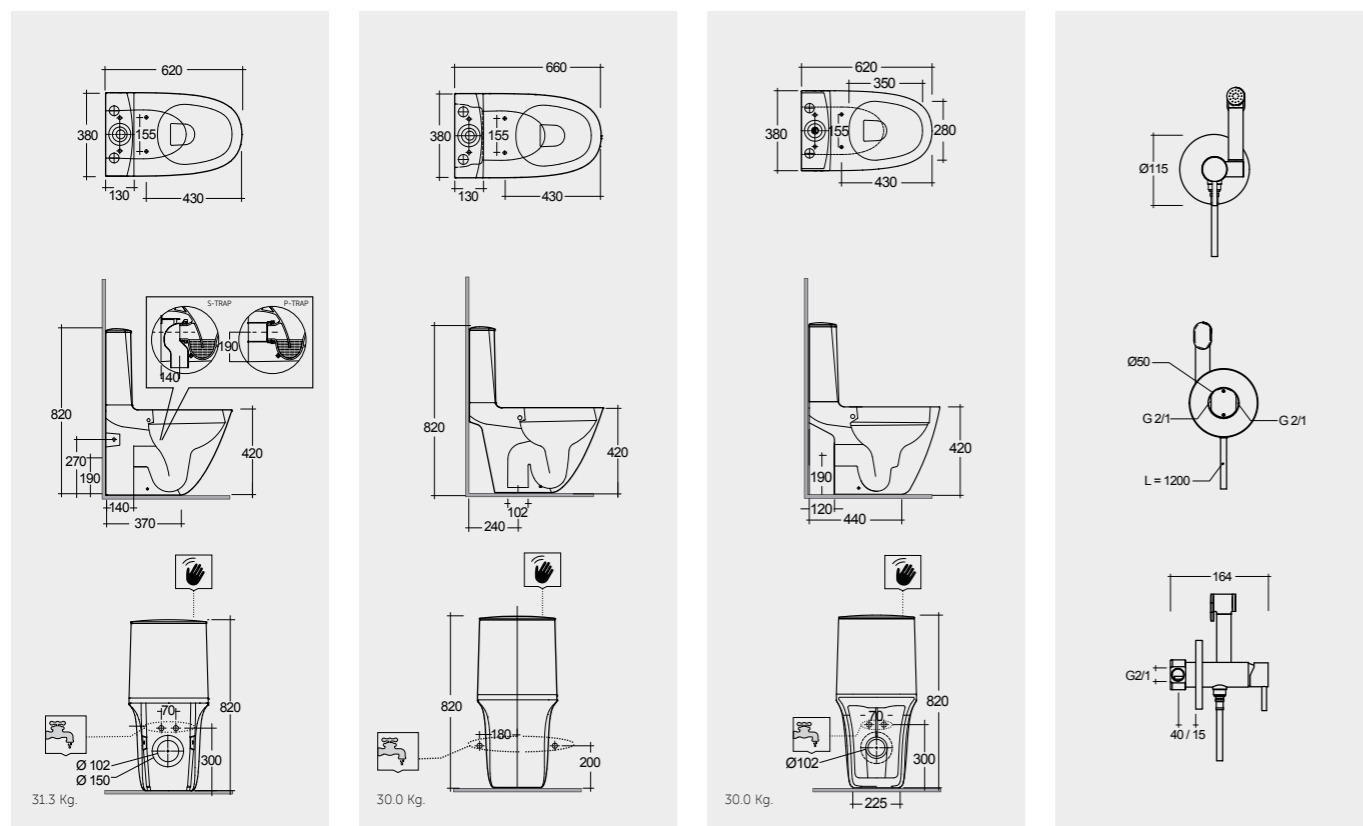

Models

Rimless	Rimless	Rimless	
62 CM SENWC1146AWHA SENWT1805AWHA	66 CM SENWC1045AWHA SENWT1805AWHA	62 CM SENWC1145AWHA SENWT1805AWHA	SET WITH MIXER (SHATAFF) BRASS CHROME: SPRDOMX0001
Hidden Fixations Comfort Height 42 CM	Back Open Comfort Height 42 CM	Back Open Comfort Height 42 CM	

Measurements