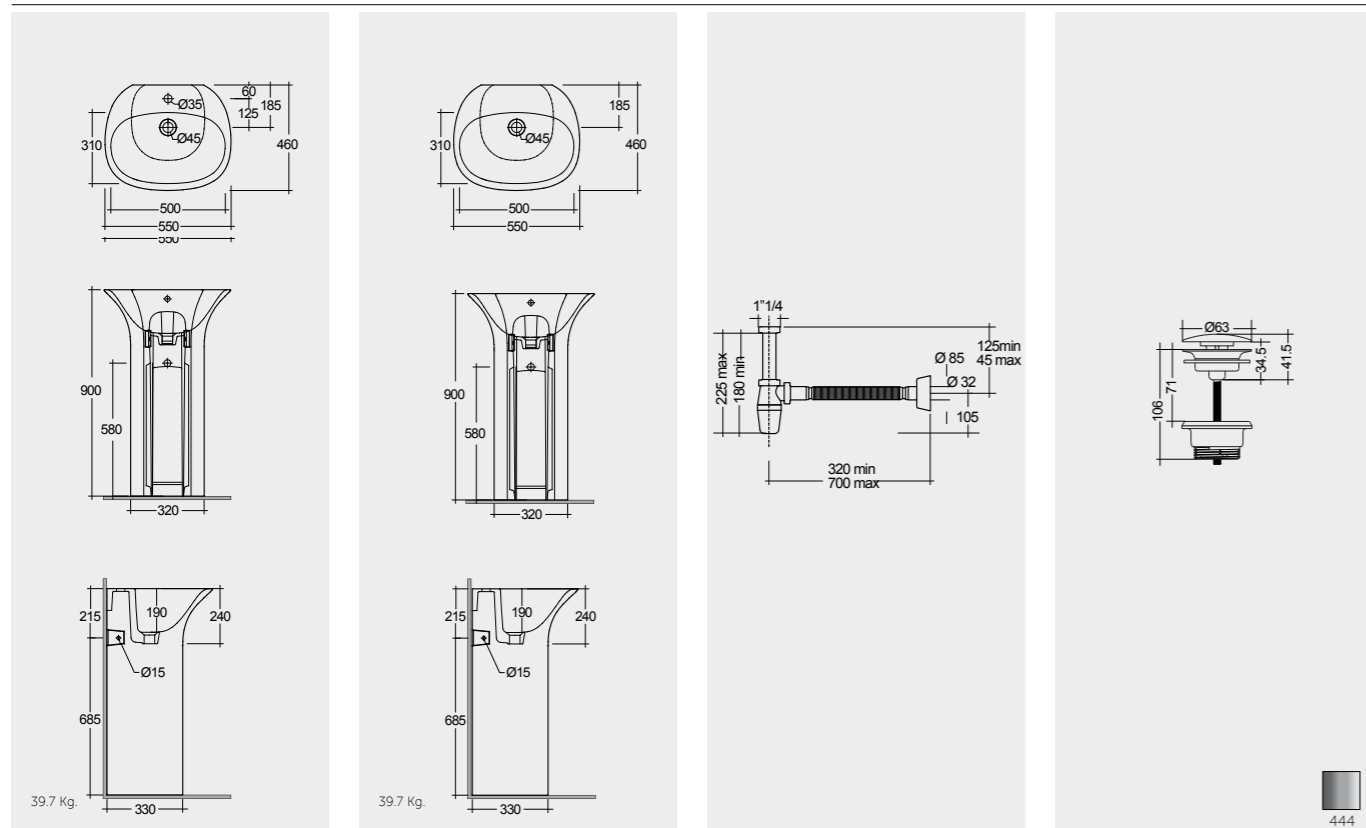

Free-Flow Waste
DUO002444

Measurements

Colours available

Colours shown here are as close to actual sanitaryware as printing process will allow

Alpine White

Models

65 CM
SENWB6501AWHA

60 CM
SENWB6001AWHA