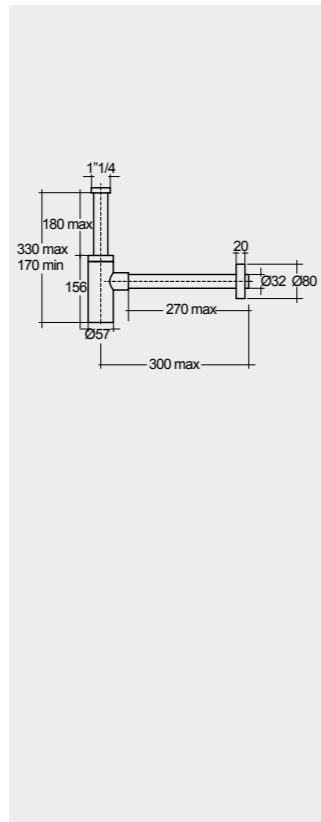

Measurements

Colours available

Colours shown here are as close to actual sanitaryware as printing process will allow