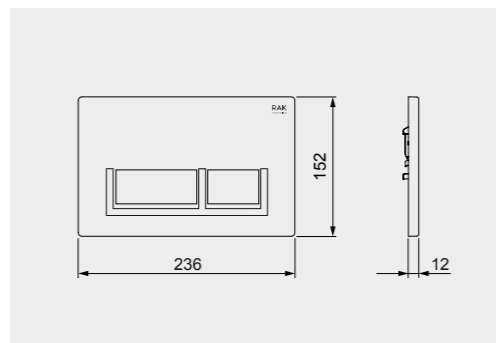

- White FS04RAKWHRE8C
- Chrome FSRAKPPL002
- Matt Chrome FS04RAKCPM8C

RECTANGULAR