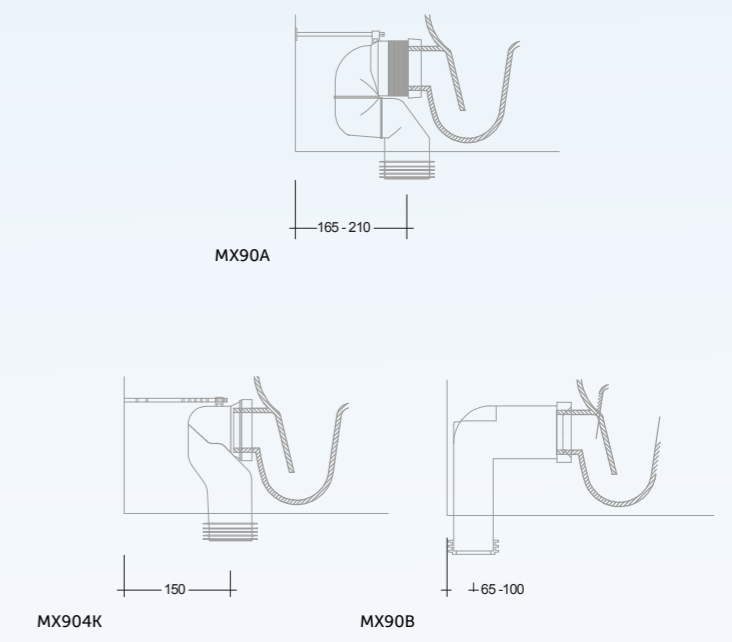

Measurements

 <p>27.0 Kg.</p>		 <p>24.0 Kg.</p>	 <p>29.5 Kg.</p>
			

 Compatible with 6/3L dual flushing, 4,5/3L dual flushing, in accordance with en997 - type 1.

SHIFTED OUTLET RANGE FOR DESWC1347AWHA

Urea RAK-Des
DESSC3901WH