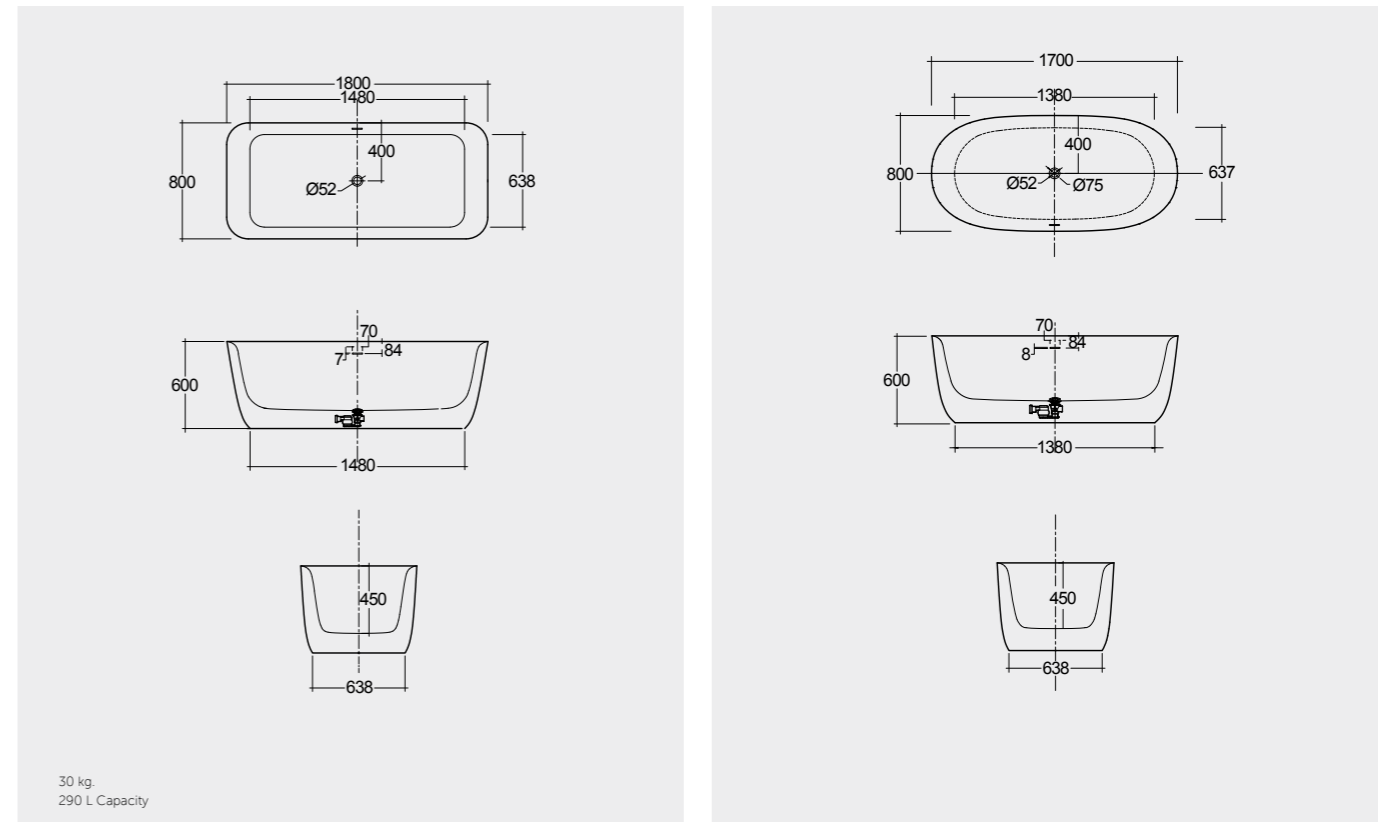

Measurements

Notes

All dimensions in mm tolerance $\pm 5\%$ for below 200mm and $\pm 3\%$ for above 200mm