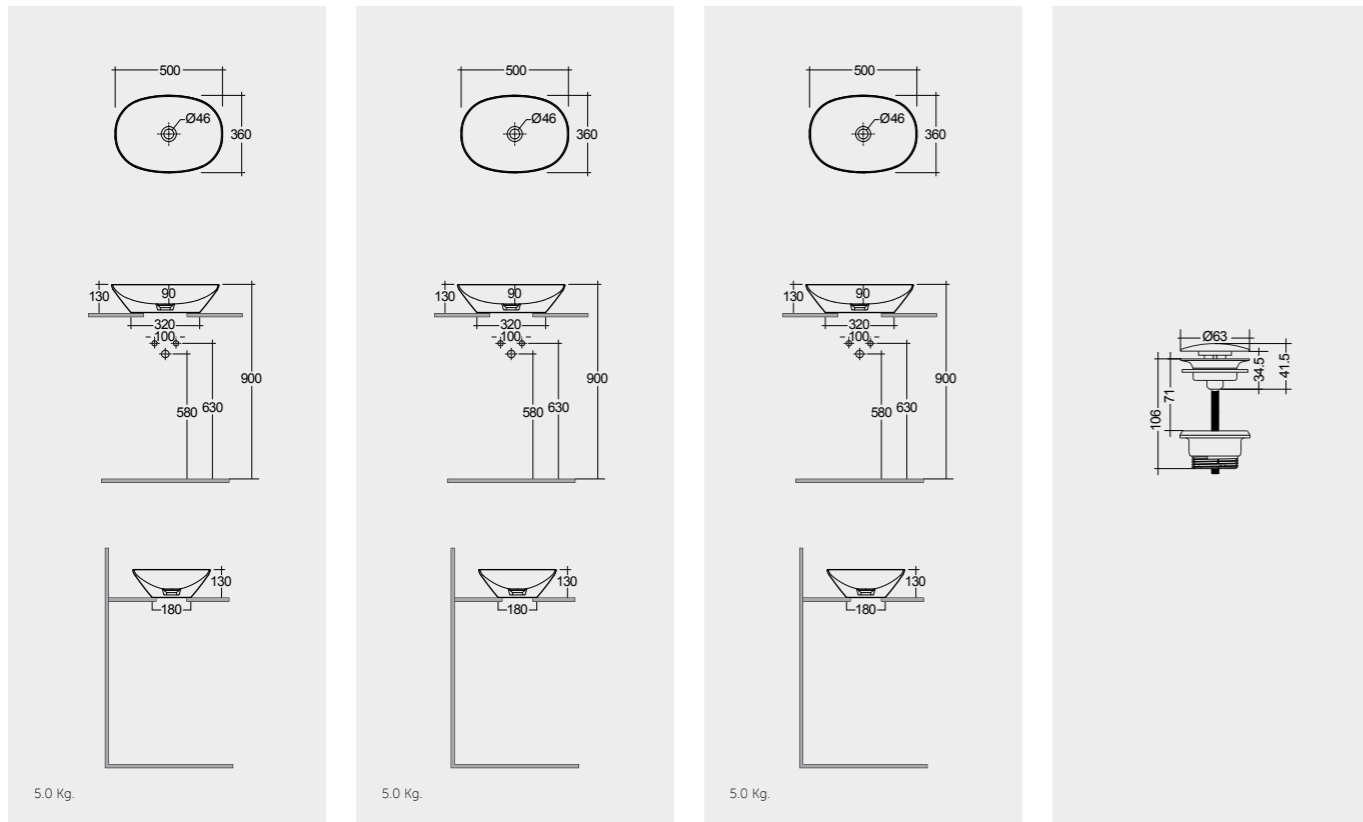

Measurements

Notes

All dimensions in mm tolerance $\pm 5\%$ for below 200mm and $\pm 3\%$ for above 200mm