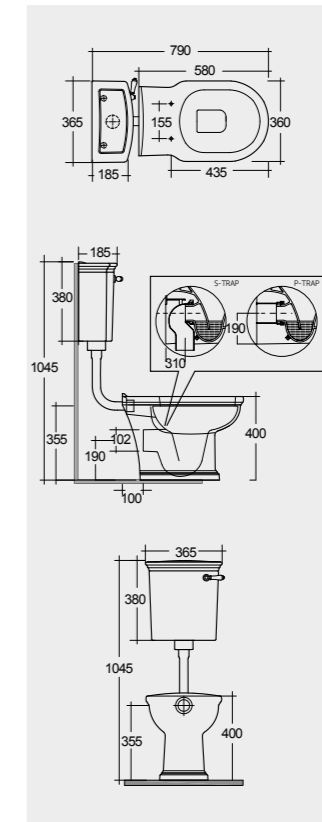

Measurements

Compatible with 6/3L dual flushing, 4,5/3L dual flushing, in accordance with en997 - type 1.

Compatible with 6/3L dual flushing, 4,5/3L dual flushing, in accordance with en997 - type 1.