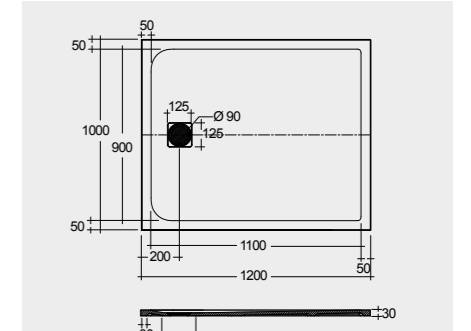

42.5 Kg. 500 505 514 503 504