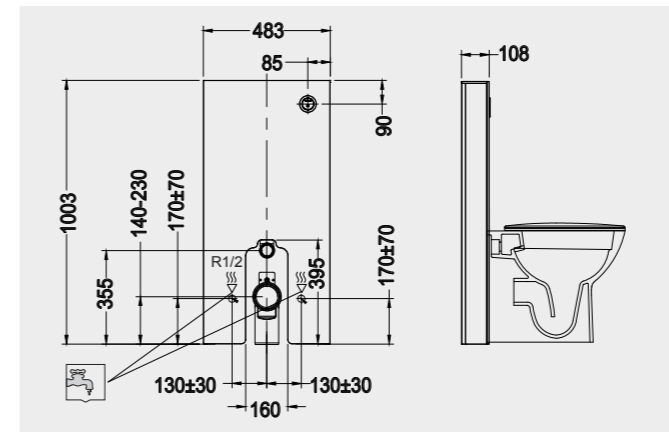

Measurements

Suitable (BTW) Models for Floor Standing Cabinet Cistern :

RAK-Caroline - P trap	RAK-Orient - P trap
RAK-Compact - P trap	RAK-Orient - P trap
RAK-Florence - P trap	RAK-Resort - P trap
RAK-Karla - P trap	RAK-Series 600 - P trap
RAK-Metropolitan Deluxe - P trap	RAK-Summit - P trap
RAK-Moon - P trap	RAK-Venice - P trap
RAK-Morning - P trap	RAK-Venice - P trap
RAK-Opulence - P trap	
RAK-One - P trap