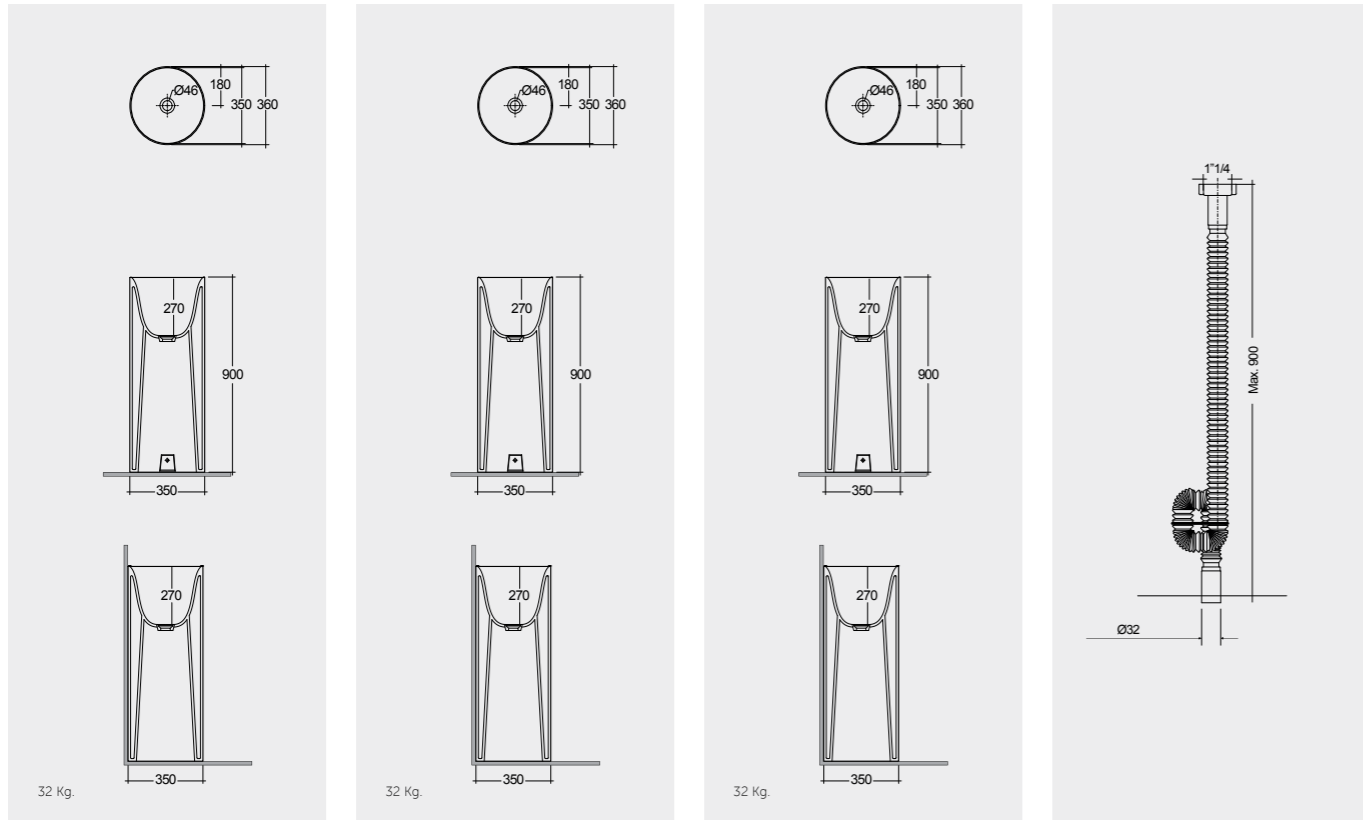

Measurements

Notes

All dimensions in mm tolerance $\pm 5\%$ for below 200mm
and $\pm 3\%$ for above 200mm