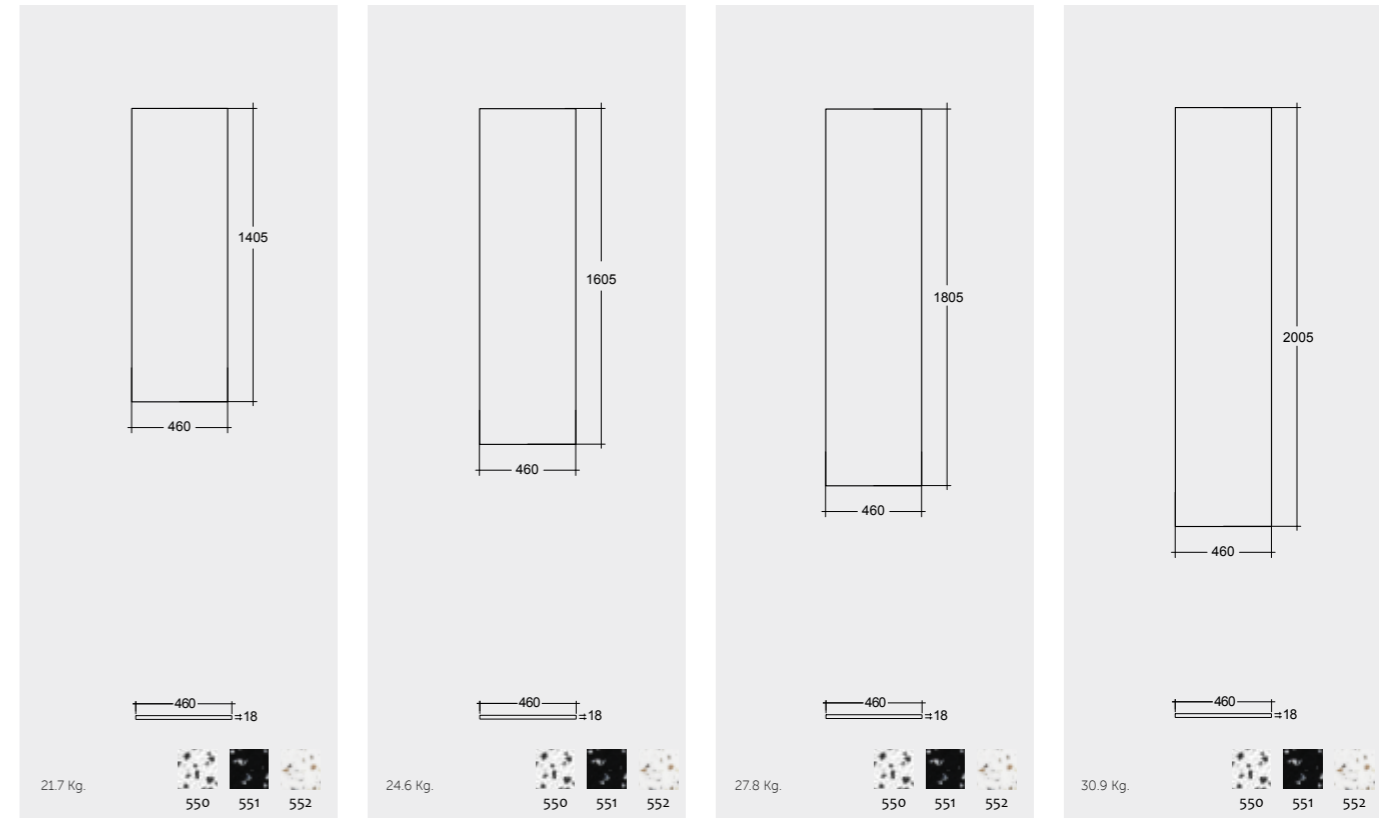

Measurements

Notes

All dimensions in mm tolerance $\pm 5\%$ for below 200mm and $\pm 3\%$ for above 200mm