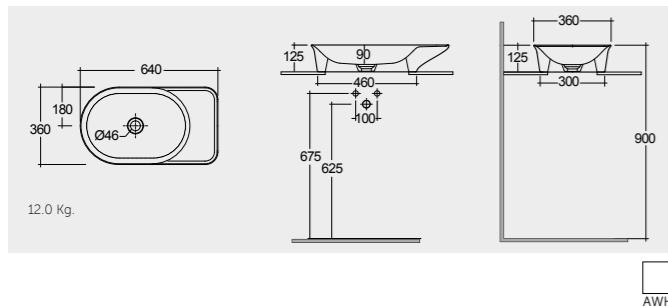

VALCT6400AWHA Drain not included