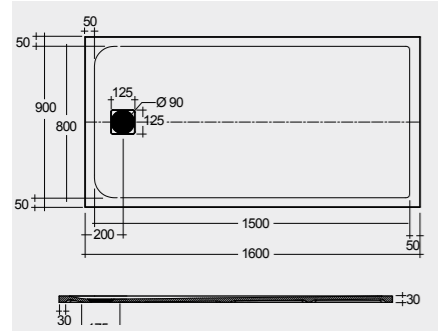

51 Kg. 500 505 514 503 504