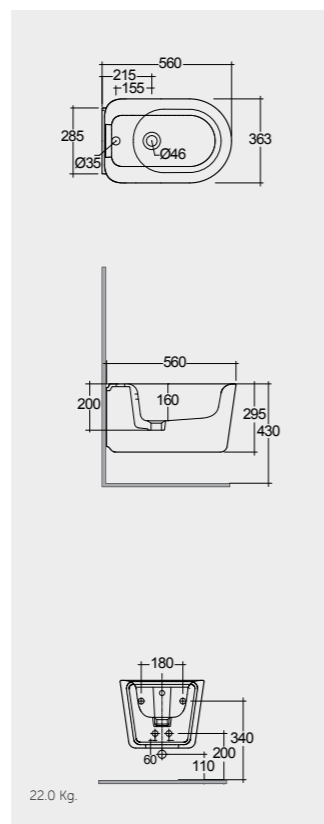

Measurements

 <p>42.8</p>	 <p>42.8</p>
--	--

RAK-VALET

Models

56 CM
VALBD2017AWHA

Hidden Fixations
Comfort Height 42 CM

56 CM
VALBD2017500A

Hidden Fixations
Comfort Height 42 CM

56 CM
VALBD2101AWHA

Hidden Fixations

56 CM
VALBD2101500A

Hidden Fixations

Measurements

Notes

All dimensions in mm tolerance $\pm 5\%$ for below 200mm
and $\pm 3\%$ for above 200mm

RAK-CLOUD