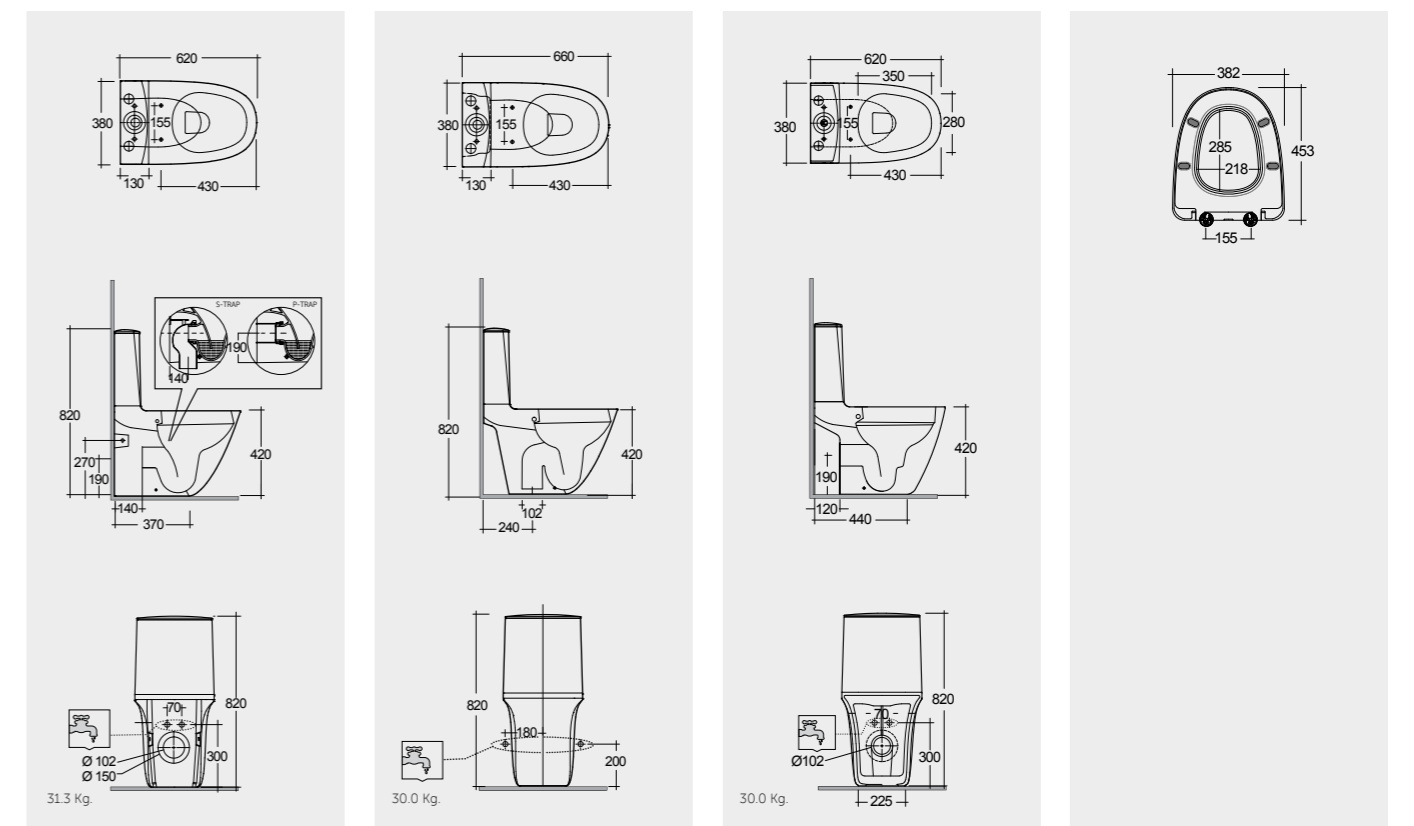

Measurements