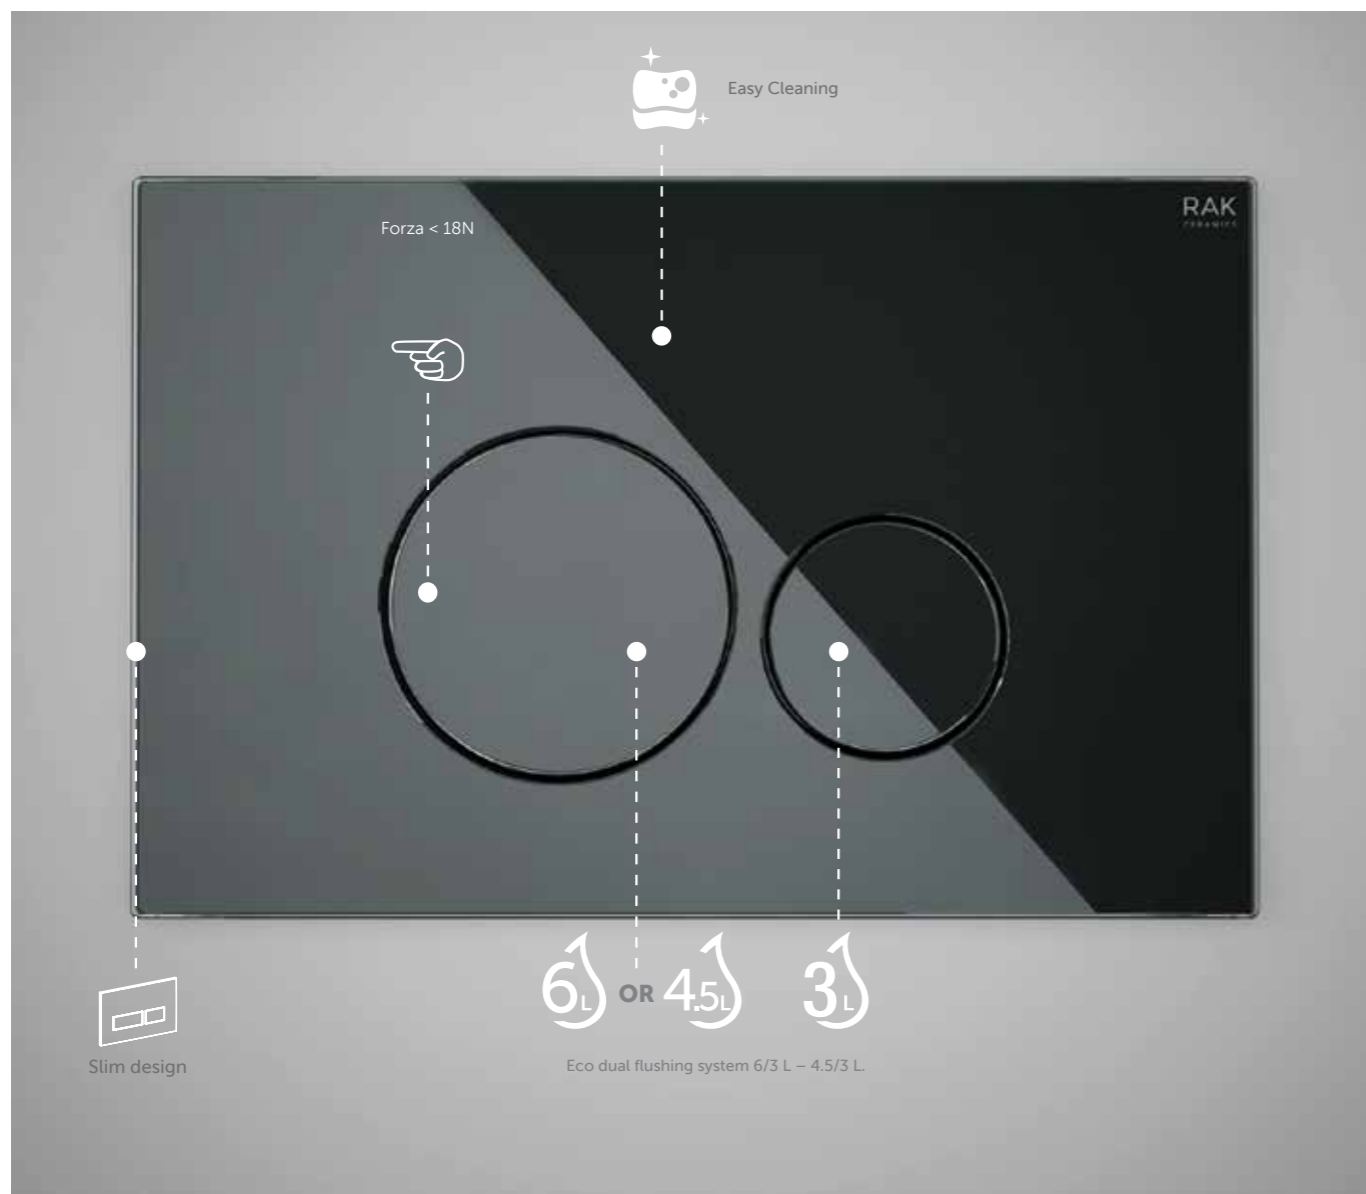

DUAL FLUSHING:

RAK-ECOFIX

FLUSHING SYSTEM

RAK-Ecofix Flushing systems by RAK Ceramics are the ideal solution for all types of hydro-sanitary systems. Invisible built-in flushing systems combine functionality and aesthetics, saving space in every bathroom. The new and elegant push plates integrate perfectly with any style and design of dual flush systems to reduce water consumption.