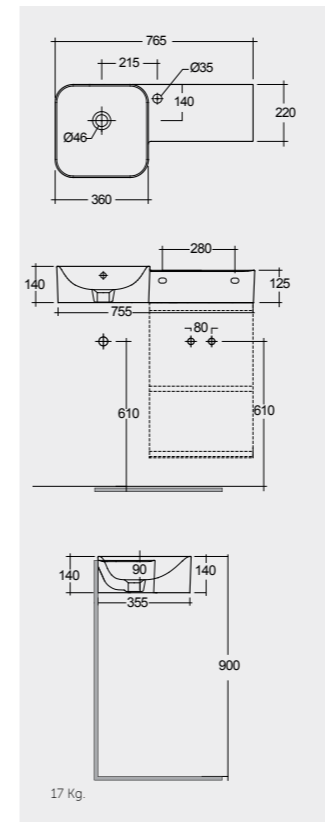

77 CM Right Ledge
PETWB27700AWHA

77 CM Left Ledge
PETWB17701AWHA

77 CM Left Ledge
PETWB17700AWHA

No Faucet Hole

No Faucet Hole

Measurements

Notes

All dimensions in mm tolerance $\pm 5\%$ for below 200mm
and $\pm 3\%$ for above 200mm

Models

77 CM Right Ledge
PETWB47701AWHA

77 CM Right Ledge
PETWB47700AWHA

77 CM Left Ledge
PETWB37701AWHA

77 CM Left Ledge
PETWB37700AWHA

No Faucet Hole

No Faucet Hole

Measurements