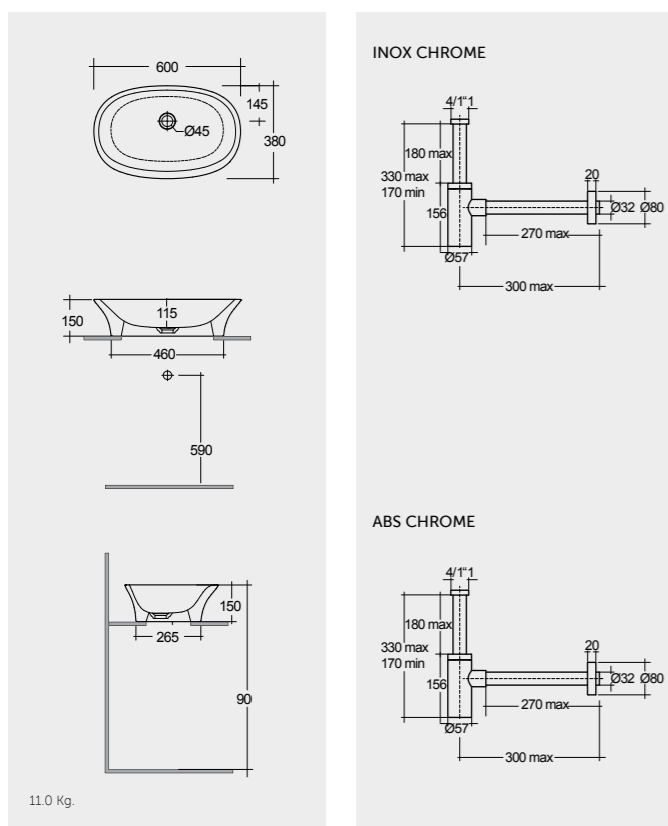

55 CM
SENWB5501AWHA

50 CM
SENWB5001AWHA

Measurements

Models

60 CM
SENCT6000AWHA

FOR WASH BASIN
INOX CHROME : BTRWBSST001
ABS CHROME : BTRWBABS002

Inspectionable

Measurements