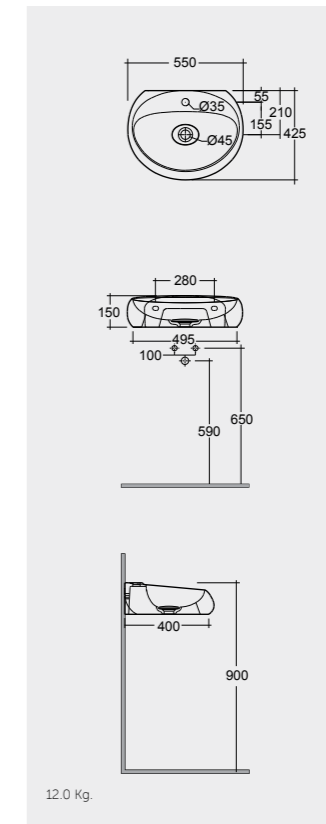

Notes

All dimensions in mm tolerance $\pm 5\%$ for below 200mm and $\pm 3\%$ for above 200mm

Models

56 CM CLOWC1346AWHA AWH
56 CM CLOWC1346500A 500
56 CM CLOWC1346504A 504
Urea RAK-Cloud CLOSC3901WH
 AWH 500 504
 AWH 500 504
Hidden Fixations
Comfort Height 42 CM
Matt Finish
Hidden Fixations
Comfort Height 42 CM
Matt Finish
Hidden Fixations
Comfort Height 42 CM