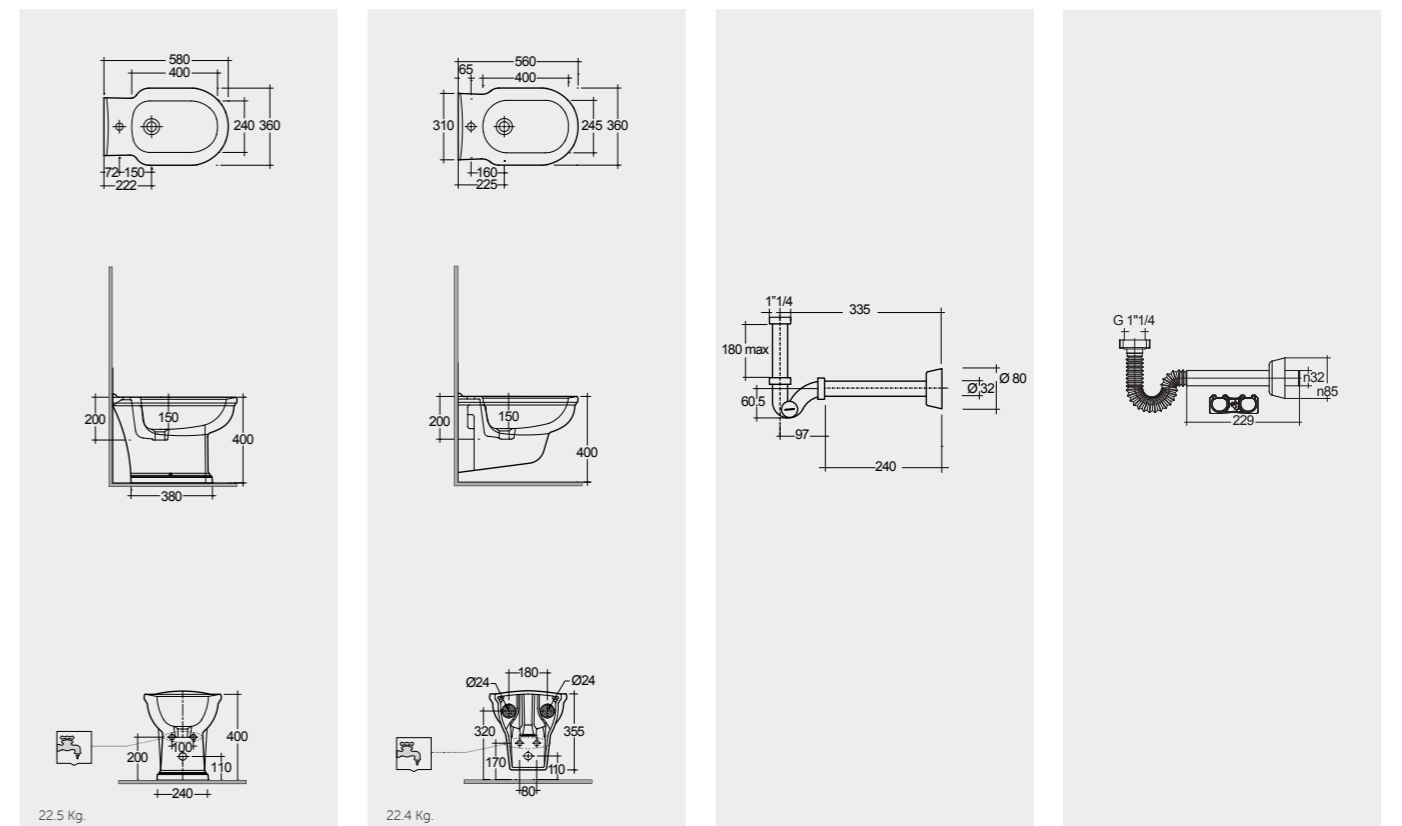

Measurements

Colours available

Colours shown here are as close to actual sanitaryware as printing process will allow

Alpine White

SMART TOILETS

RAK-CLEON

RAK Ceramics presents RAK-Cleon, the new toilet with integrated bidet functionality that brings you the finest in personal comfort and cleansing. An all-in-one solution that combines design and technology, to mark a superior hygiene standard in your bathroom.