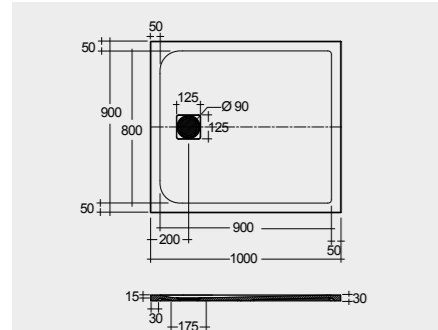

32 Kg. 500 505 514 503 504