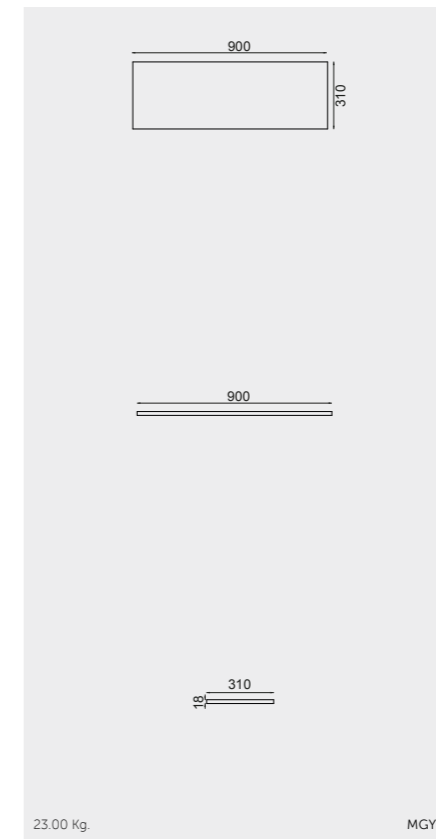

Structure can be easily cut on site at any lower height; adjustable feet.

Shelves not included, order separately:
USSSH9031MGY

Measurements

18.00 Kg.

504

W 90 x D 31 x H 1,8CM
USSSH9031MGY

6 PCS

Measurements