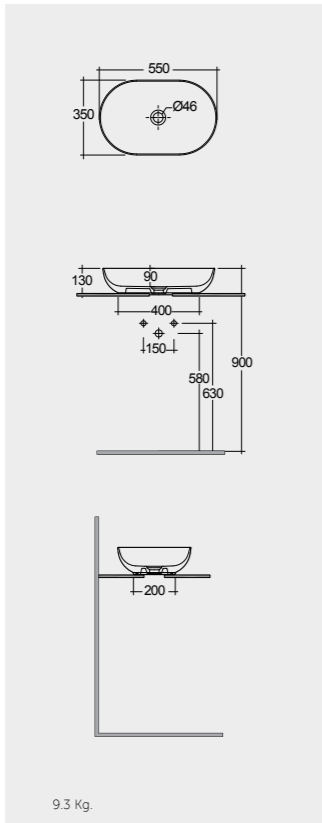

Measurements