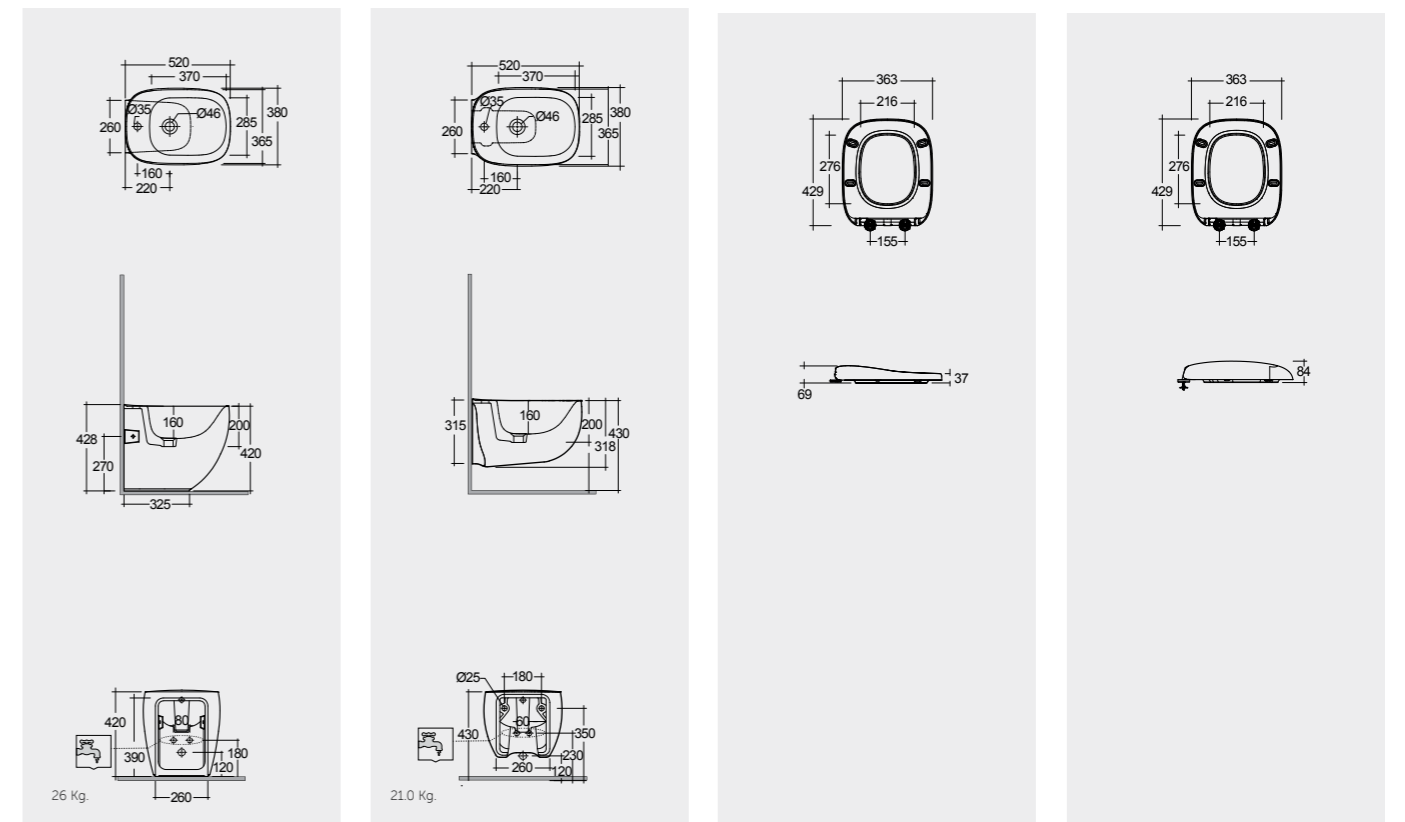

Measurements

Colours available

Colours shown here are as close to actual sanitaryware as printing process will allow

Alpine White