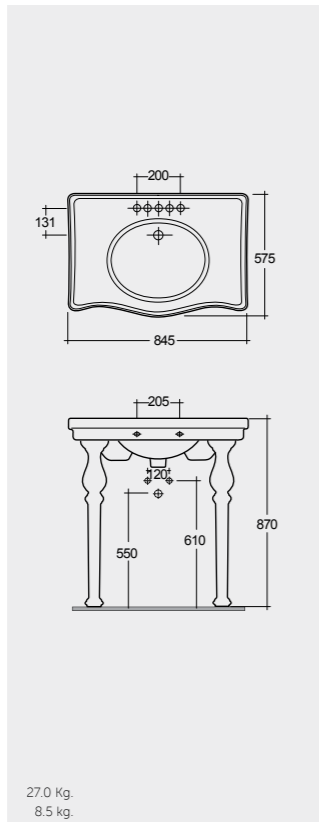

Measurements

Colours available

Colours shown here are as close to actual sanitaryware as printing process will allow