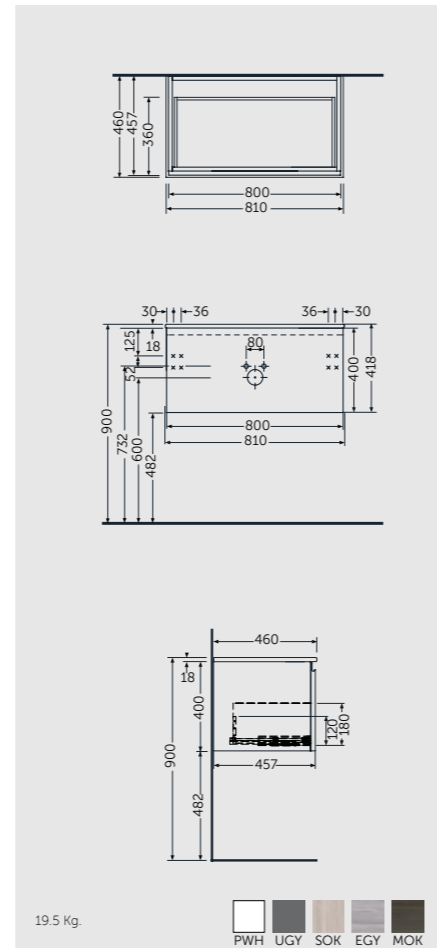

Measurements

WALL HUNG VANITY UNITS

W 100 x D 46 x H 40CM
UNOWH100UGY
Space saving bottle trap required BTRWBPPR022

120cm = 2x W 60CM Units
UNOWH060UGY x2
Space saving bottle trap required BTRWBPPR022 (x2)