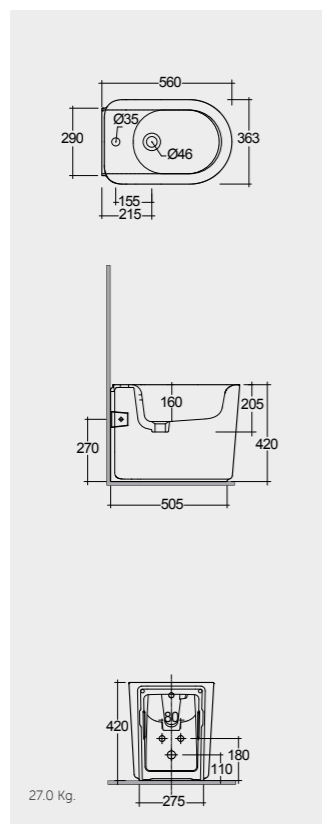

Measurements