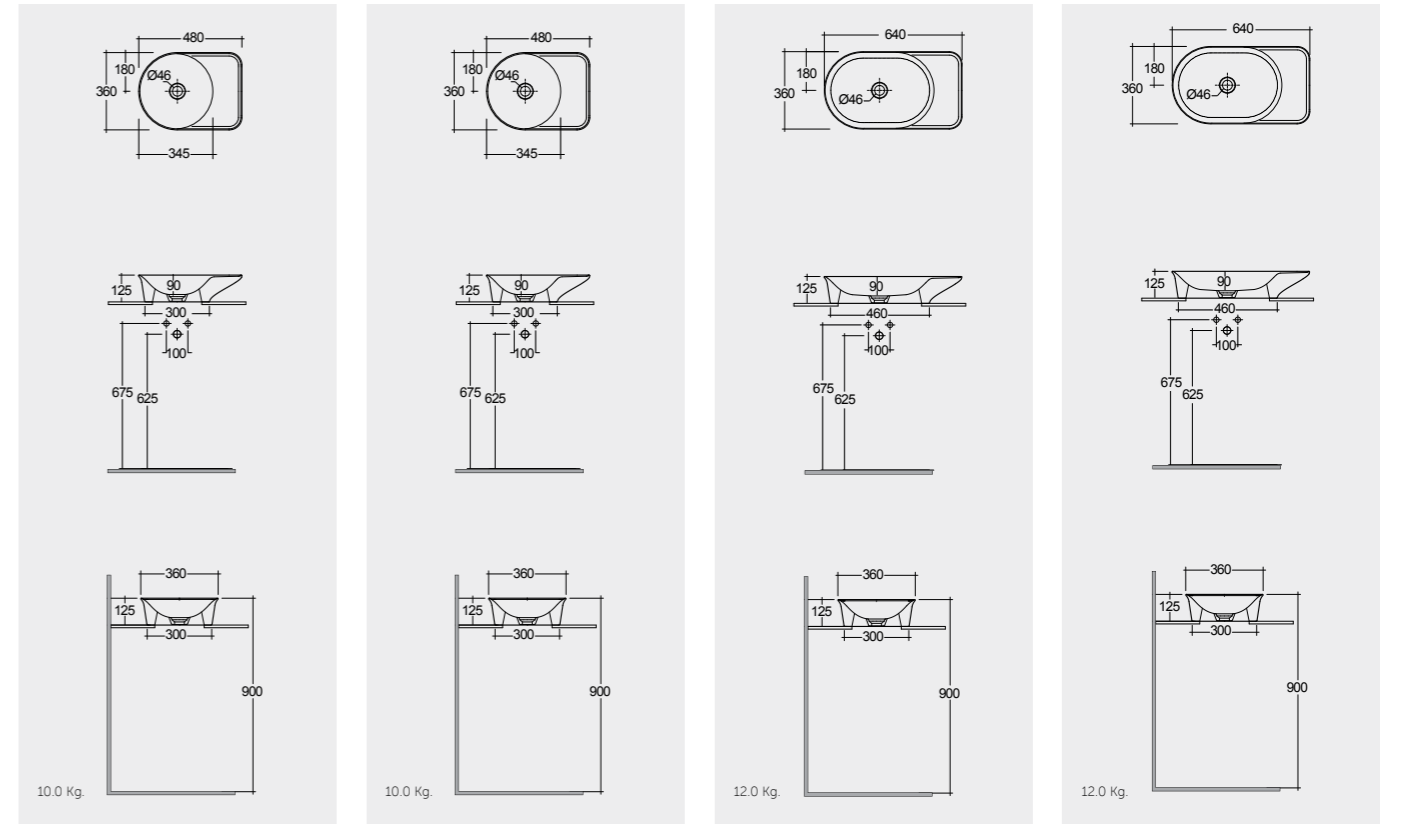

Measurements

Notes

All dimensions in mm tolerance $\pm 5\%$ for below 200mm and $\pm 3\%$ for above 200mm