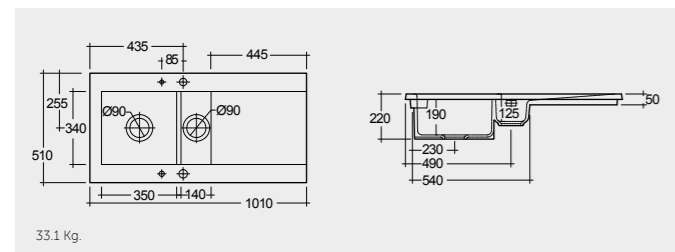

Right: OC200RHSL514A External overflow optional 500 505 514 503 504
Left: OC200LHSL514A
No tap hole: OC200NTSL514A