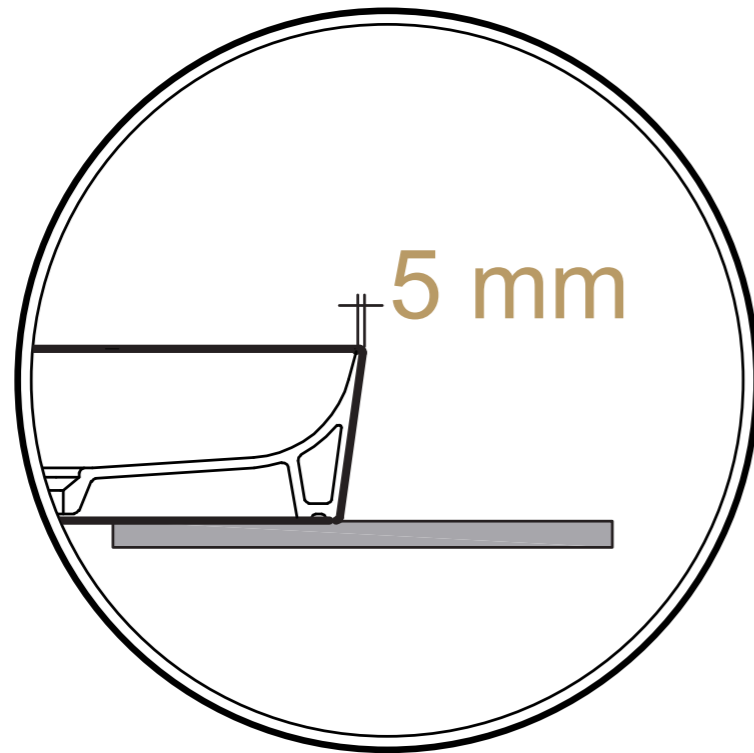

SLIM EDGES, HIGH RESISTANCE