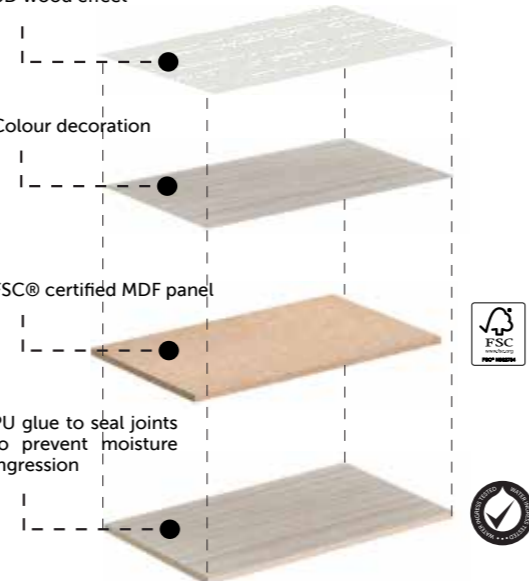

We know that value starts with quality and you can trust our products will stand the test of time.

MATERIALS

LAMILAK

1 High quality lacquering

2 Colour decoration

3 FSC® certified MDF panel

4 PU glue to seal joints to prevent moisture ingress

TECHWOOD

1 3D wood effect

2 Colour decoration

3 FSC® certified MDF panel

4 PU glue to seal joints to prevent moisture ingress

TECHWOOD is the new wood effect material that gives the tactile impression of real wood. Revel in the touch and feel of its vibrant texture. To protect the environment, TECHWOOD is produced from polypropylene recyclable material.