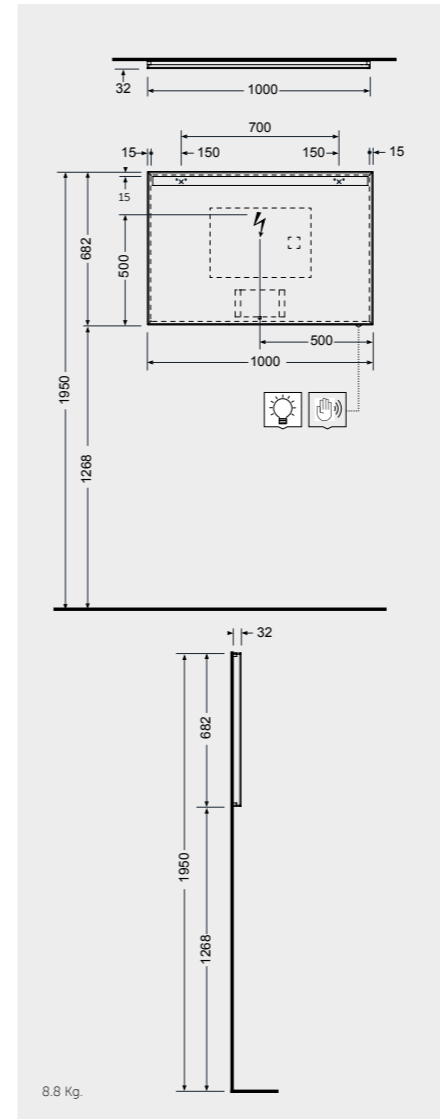

Measurements