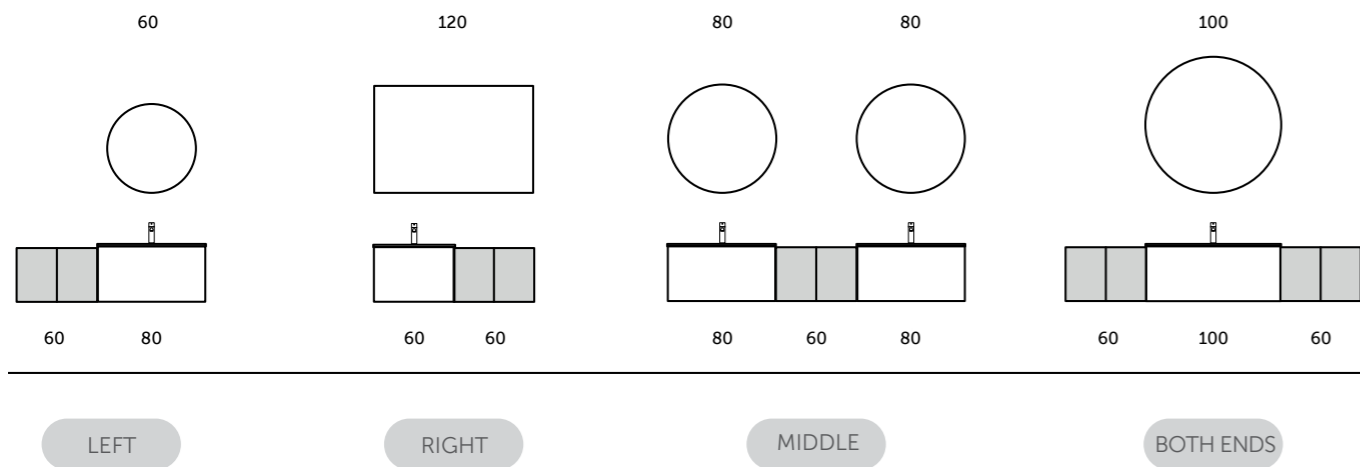

Colours available

Colours shown here are as close to actual sanitaryware as printing process will allow

Models

60 CM
JOYOS040MGY

W 30 x D 23 x H 120CM
JOYTS120UGY

Measurements

WITH RAK-JOY DROP-IN WASHBASINS