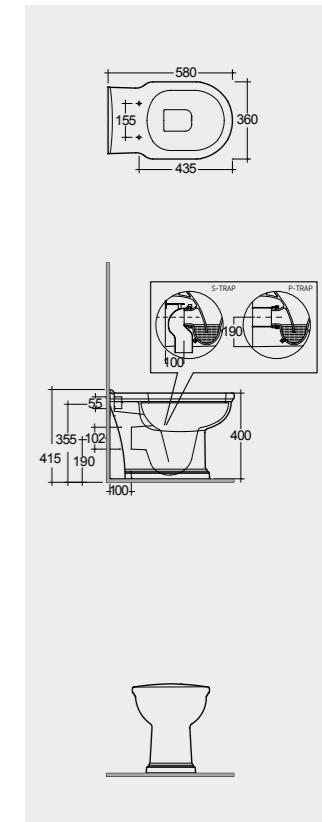

Measurements

Compatible with 6/3L dual flushing, 4,5/3L dual flushing, in accordance with en997 - type 1.

Compatible with 6/3L dual flushing, 4,5/3L dual flushing, in accordance with en997 - type 1.