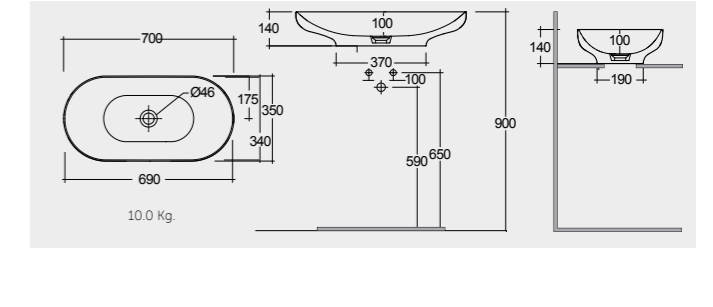

RAK-Cloud 58 CM

CLOCT6000504A Drain Not Included
Drain Cover: CLOAC4400504A

RAK-Des 70 CM

DESCT7000AWHA

COUNTER TOP WASH BASINS

RAK- Illusion 60 CM

ILLCT6000AWHA

RAK- Sensation 60 CM