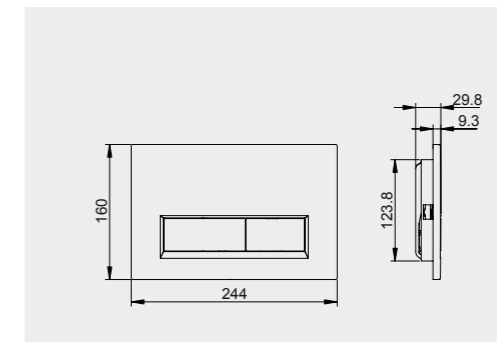

- GB4 FSRAKPPLGB7
- GB3 FSRAKPPLGB6
- 500 FSRAKPPLGB6500
- 504 FSRAKPPLGB6504
- 706 FSRAKPPLGB6706
- 707 FSRAKPPLGB6707
- 800 FSRAKPPLGB6800
- 708 FSRAKPPLGB6708

RECTANGULAR