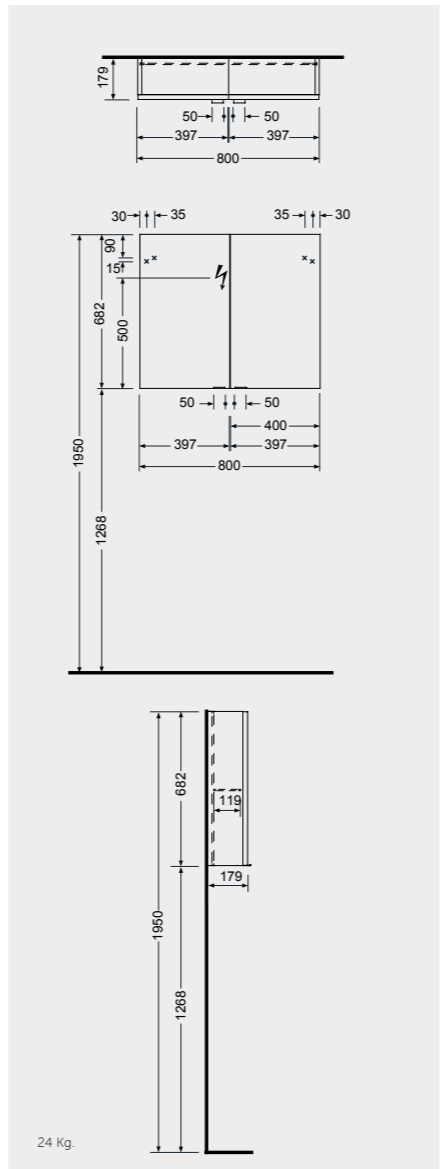

Measurements