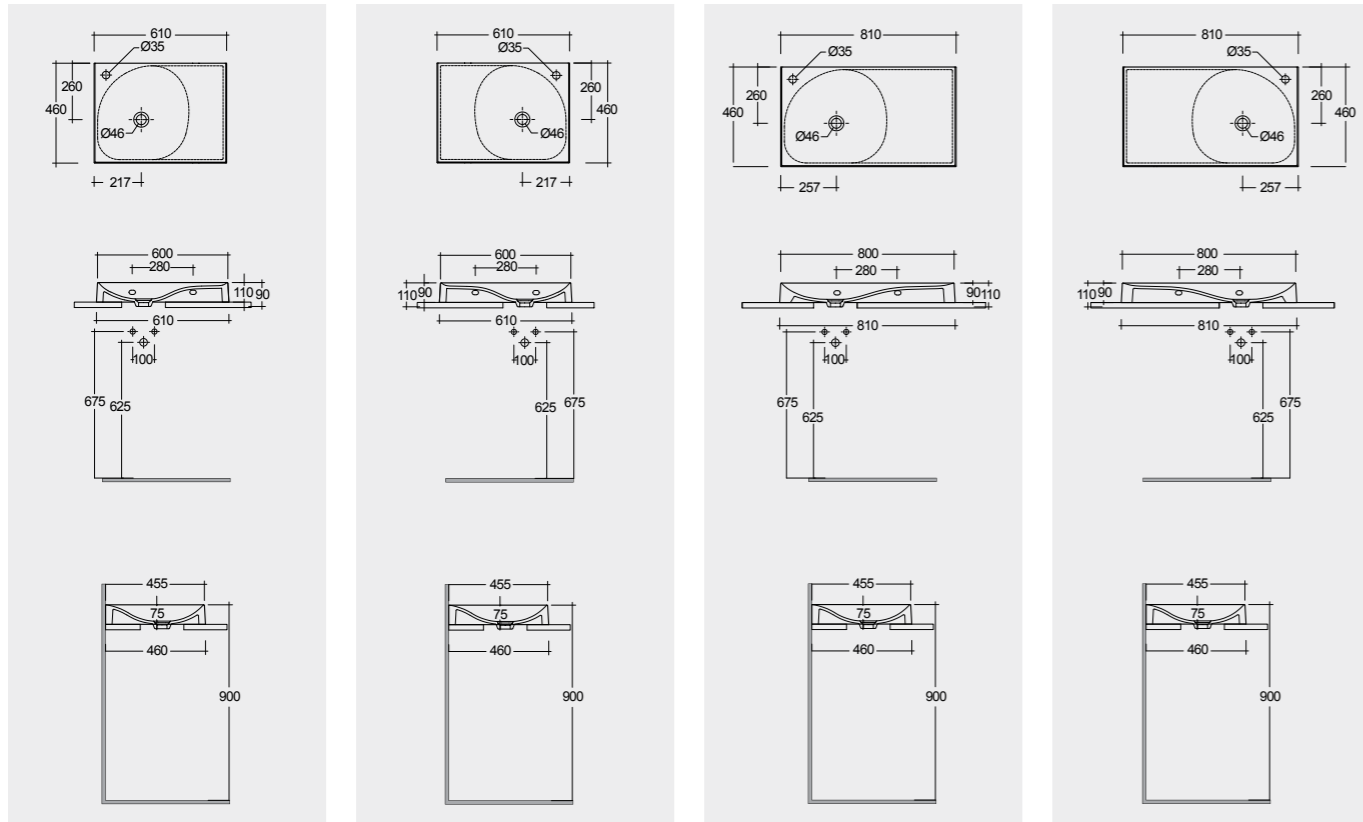

Drain Not Included

Drain Not Included

Measurements

Notes

All dimensions in mm tolerance $\pm 5\%$ for below 200mm and $\pm 3\%$ for above 200mm

Models

100 CM Right Ledge
REMWB110101AWHA
 100 CM Left Ledge
REMWB210101AWHA
 120 CM Right Ledge
REMWB112101AWHA
 120 CM Left Ledge
REMWB212101AWHA