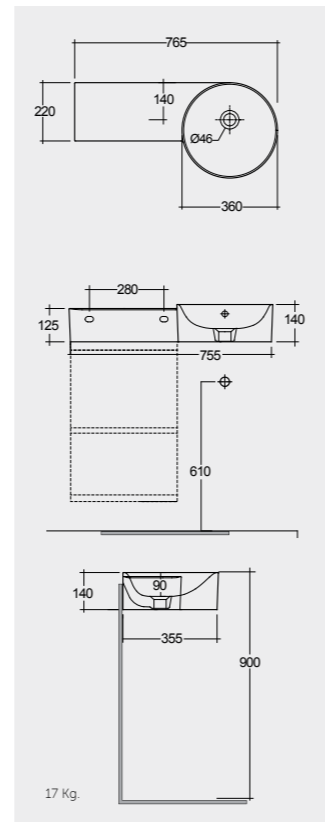

77 CM Right Ledge
PETWB27700AWHA

77 CM Left Ledge
PETWB17701AWHA

77 CM Left Ledge
PETWB17700AWHA

No Faucet Hole

No Faucet Hole

Measurements

Notes

All dimensions in mm tolerance $\pm 5\%$ for below 200mm
and $\pm 3\%$ for above 200mm

Models

77 CM Right Ledge
PETWB47701AWHA

77 CM Right Ledge
PETWB47700AWHA

77 CM Left Ledge
PETWB37701AWHA

77 CM Left Ledge
PETWB37700AWHA

No Faucet Hole

No Faucet Hole

Measurements