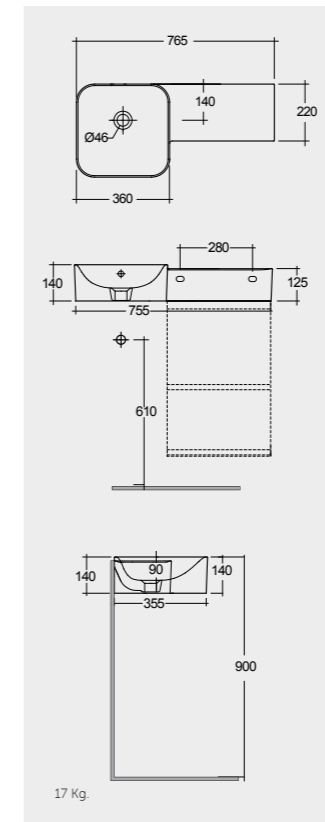

77 CM Right Ledge
PETWB27700AWHA

77 CM Left Ledge
PETWB17701AWHA

77 CM Left Ledge
PETWB17700AWHA

No Faucet Hole

No Faucet Hole

Measurements

Notes

All dimensions in mm tolerance $\pm 5\%$ for below 200mm
and $\pm 3\%$ for above 200mm

Models

77 CM Right Ledge
PETWB47701AWHA

77 CM Right Ledge
PETWB47700AWHA

77 CM Left Ledge
PETWB37701AWHA

77 CM Left Ledge
PETWB37700AWHA

No Faucet Hole

No Faucet Hole

Measurements