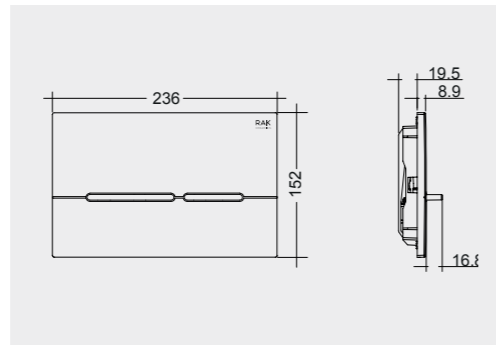

RAK-ECOFIX / NEW PUSH PLATES

- 017 **FSRAKPPL017**
- 504 **FSRAKPPL017504**
- 500 **FSRAKPPL017500**
- 800 **FSRAKPPL017800**
- 708 **FSRAKPPL017708**
- 707 **FSRAKPPL006707**
- 706 **FSRAKPPL017706**