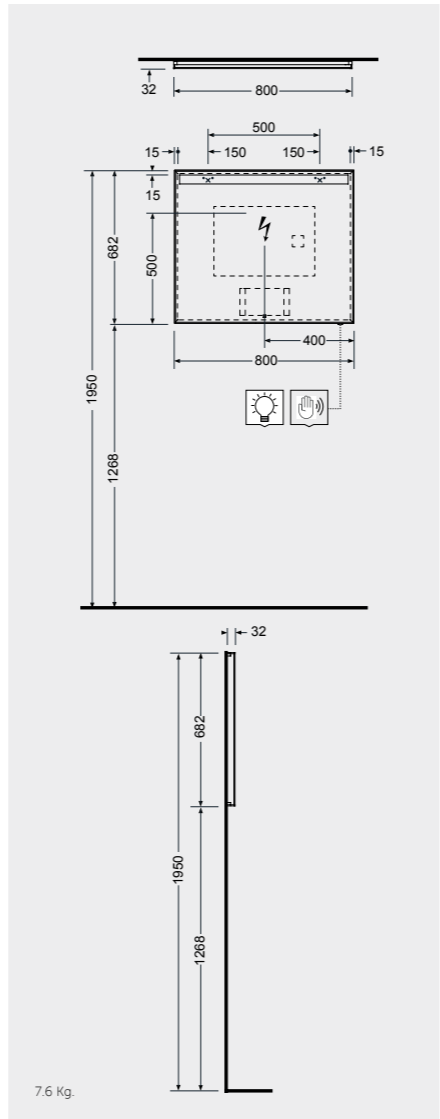

Measurements