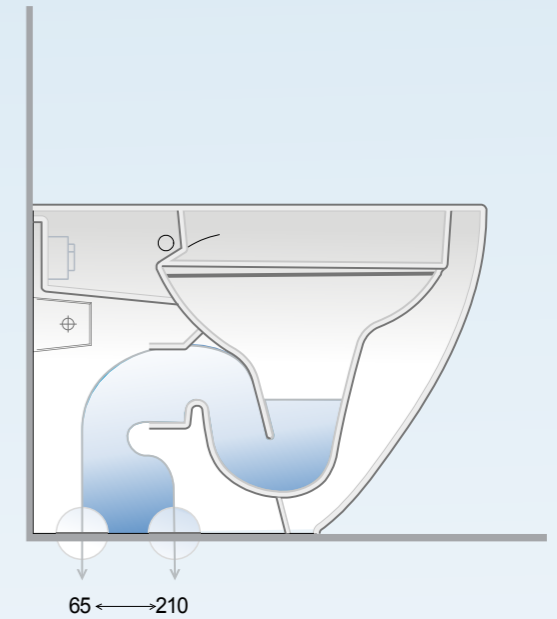

31.3 Kg.

Urea RAK-Des
DESSC3901WH

31.3 Kg.

 Compatible with 6/3L dual flushing, 4,5/3L dual flushing, in accordance with en997 - type 1.

Models

 <p>Rimless</p>	 <p>Rimless</p>	 <p>Rimless</p>	 <p>Rimless</p>
 <p>52 CM DESWC1346AWHA</p>	 <p>52 CM DESWC1361AWHA</p>	 <p>52 CM DESWC1446AWHA</p>	 <p>58 CM DESWC1347AWHA</p>
			
<p>Hidden Fixations Comfort Height 42 CM</p>	<p>Hidden Fixations Comfort Height 45 CM</p>	<p>Hidden Fixations Comfort Height 42 CM</p>	<p>Hidden Fixations Comfort Height 42 CM Shifted Outlet (Traslato)</p>

Measurements

 <p>27.0 Kg.</p>		 <p>24.0 Kg.</p>	 <p>29.5 Kg.</p>
			

 Compatible with 6/3L dual flushing, 4,5/3L dual flushing, in accordance with en997 - type 1.

SHIFTED OUTLET RANGE FOR DESWC1347AWHA

Urea RAK-Des
DESSC3901WH