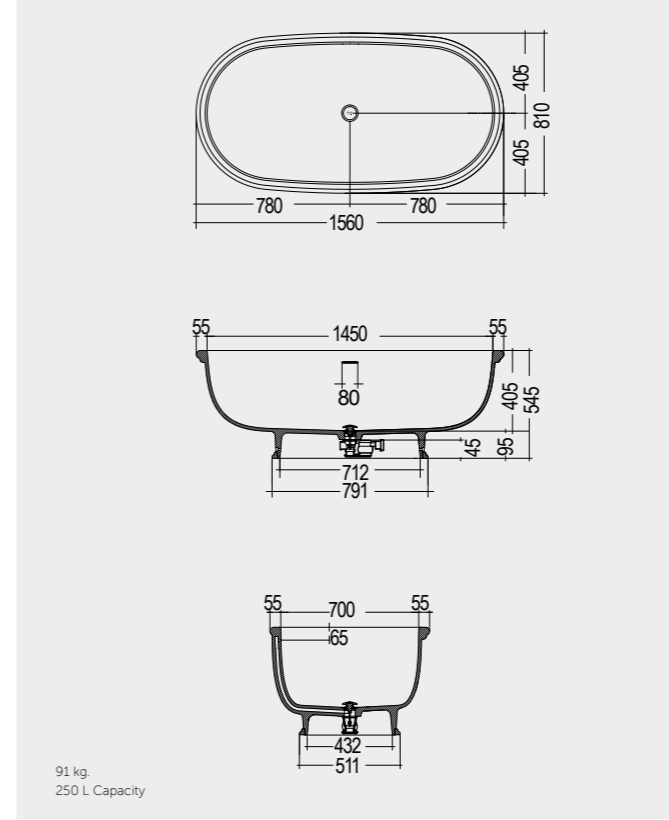

Measurements

Notes

All dimensions in mm tolerance $\pm 5\%$ for below 200mm and $\pm 3\%$ for above 200mm