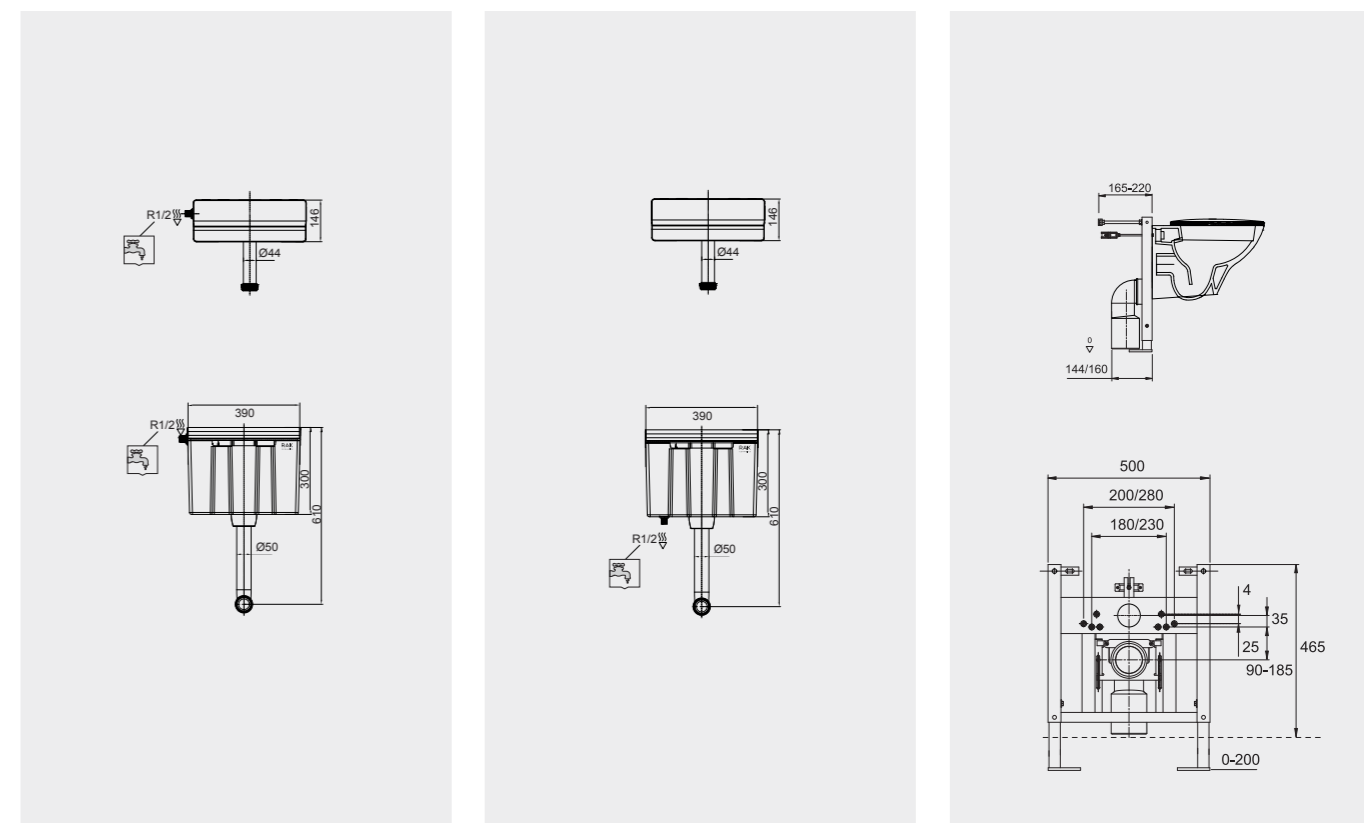

Measurements