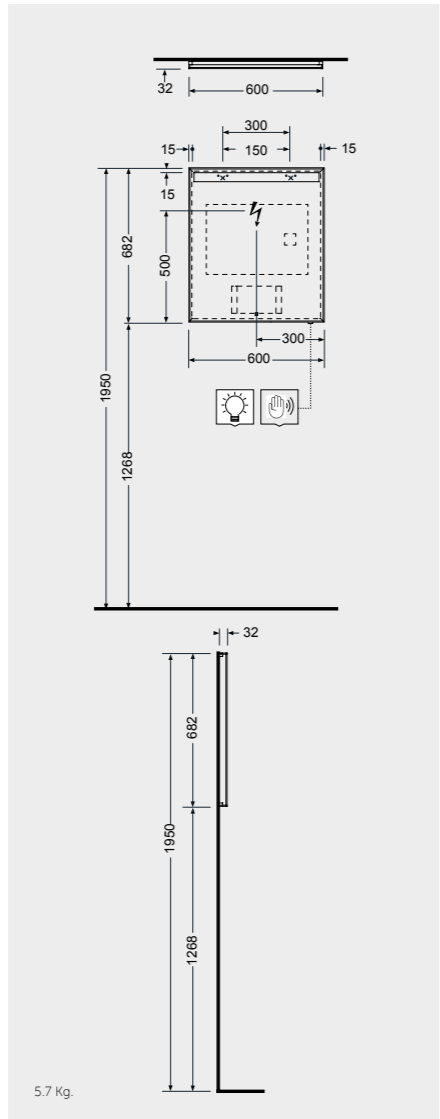

Measurements