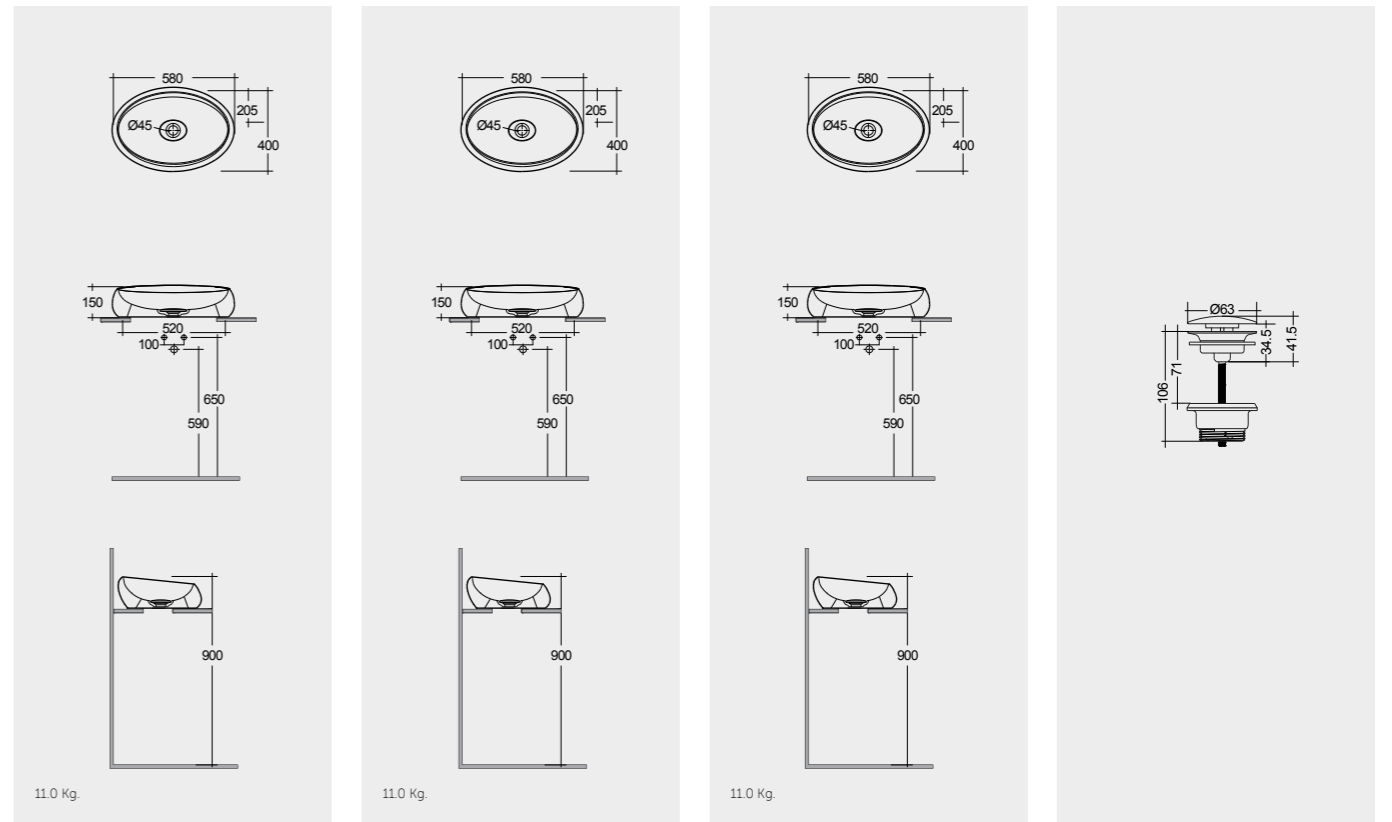

Measurements

Notes

All dimensions in mm tolerance $\pm 5\%$ for below 200mm and $\pm 3\%$ for above 200mm