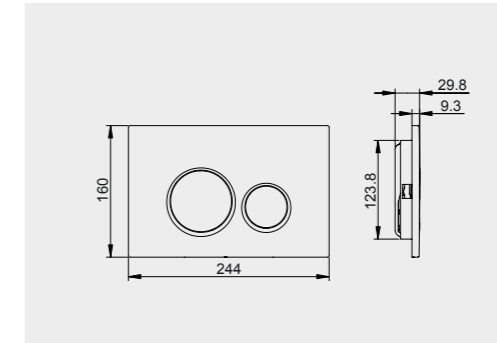

RAK-ECOFIX / GEBERIT COMPATIBLE PUSH PLATES

- GB4 FSRAKPPLGB4
- GB3 FSRAKPPLGB3
- 500 FSRAKPPLGB3500
- 504 FSRAKPPLGB3504
- 706 FSRAKPPLGB3706
- 707 FSRAKPPLGB3707
- 800 FSRAKPPLGB3800
- 708 FSRAKPPLGB3708