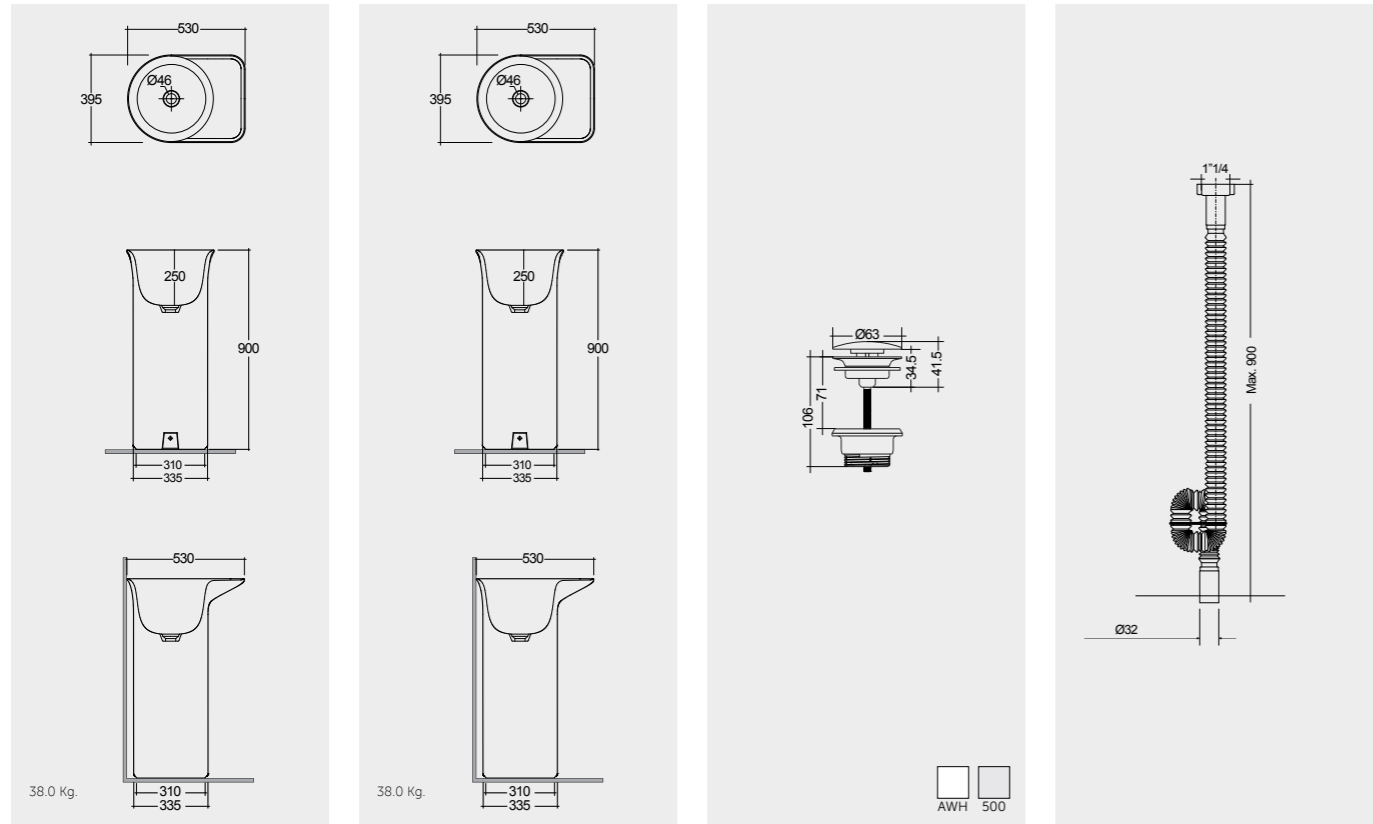

Measurements

Notes

All dimensions in mm tolerance $\pm 5\%$ for below 200mm and $\pm 3\%$ for above 200mm