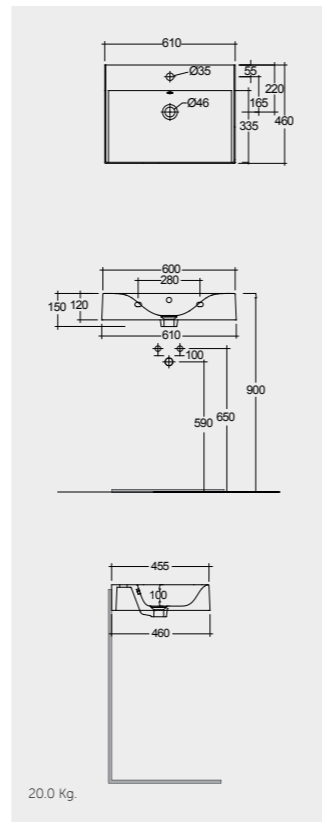

Measurements

Colours available

Colours shown here are as close to actual sanitaryware as printing process will allow