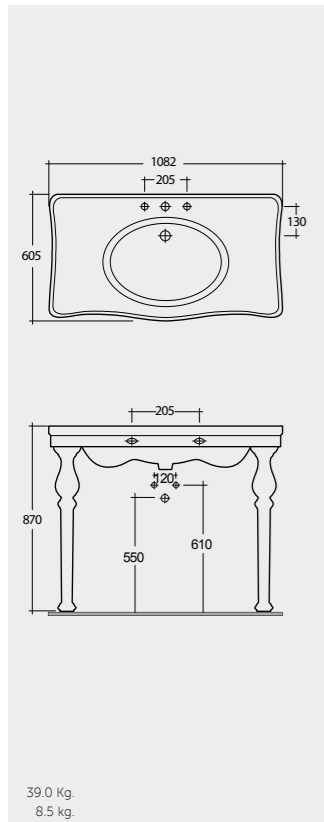

Measurements

Colours available

Colours shown here are as close to actual sanitaryware as printing process will allow