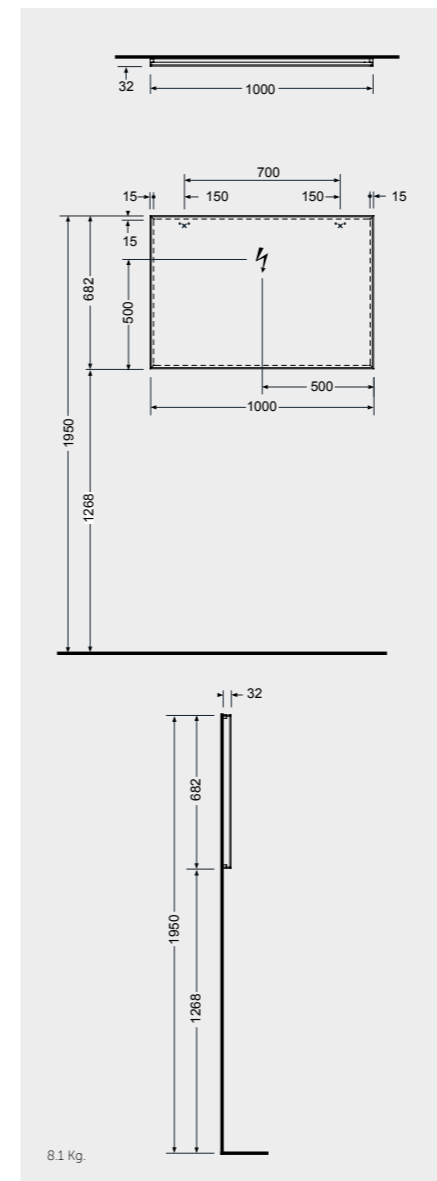

Measurements