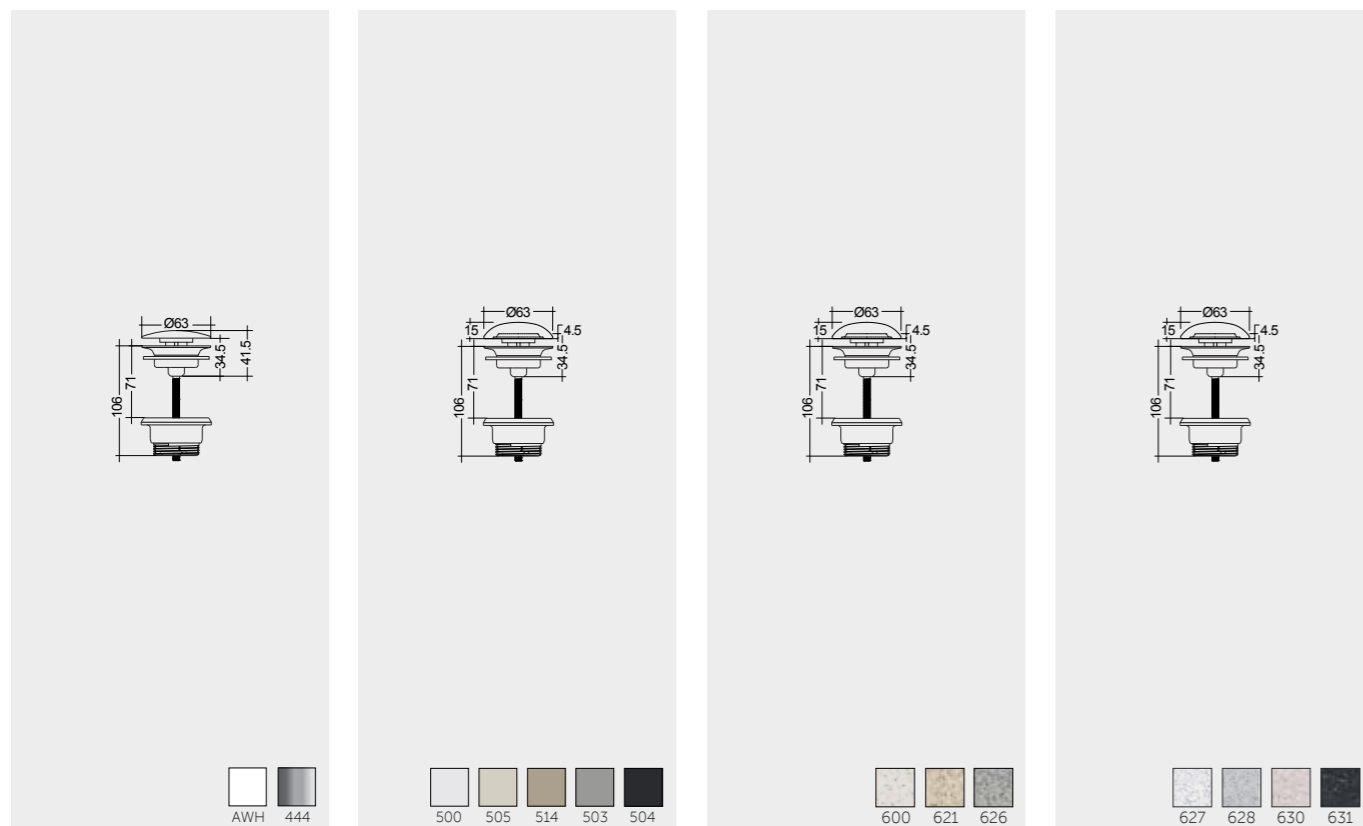

Measurements