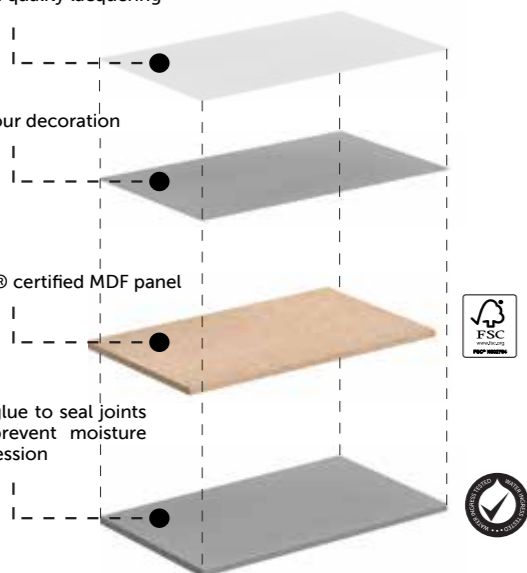

We strive to provide the best premium bathroom products that you can trust and count on. To do so, we ensure our products meet the most rigorous tests based on international quality regulations.

Within our furniture and mirror range, all external wooden panels including doors and drawers are subjected to 10 cycles over 5 days to water ingress tests and pass against no swelling or degradation of the panels. Our furniture products featuring drawer runners and hinges are also covered by lifetime warranty. In line with sustainable manufacturing practices, all wooden products are made of material from responsible sources FSC® certified.

We know that value starts with quality and you can trust our products will stand the test of time.

MATERIALS

LAMILAK

1 High quality lacquering

2 Colour decoration

3 FSC® certified MDF panel

4 PU glue to seal joints to prevent moisture ingress