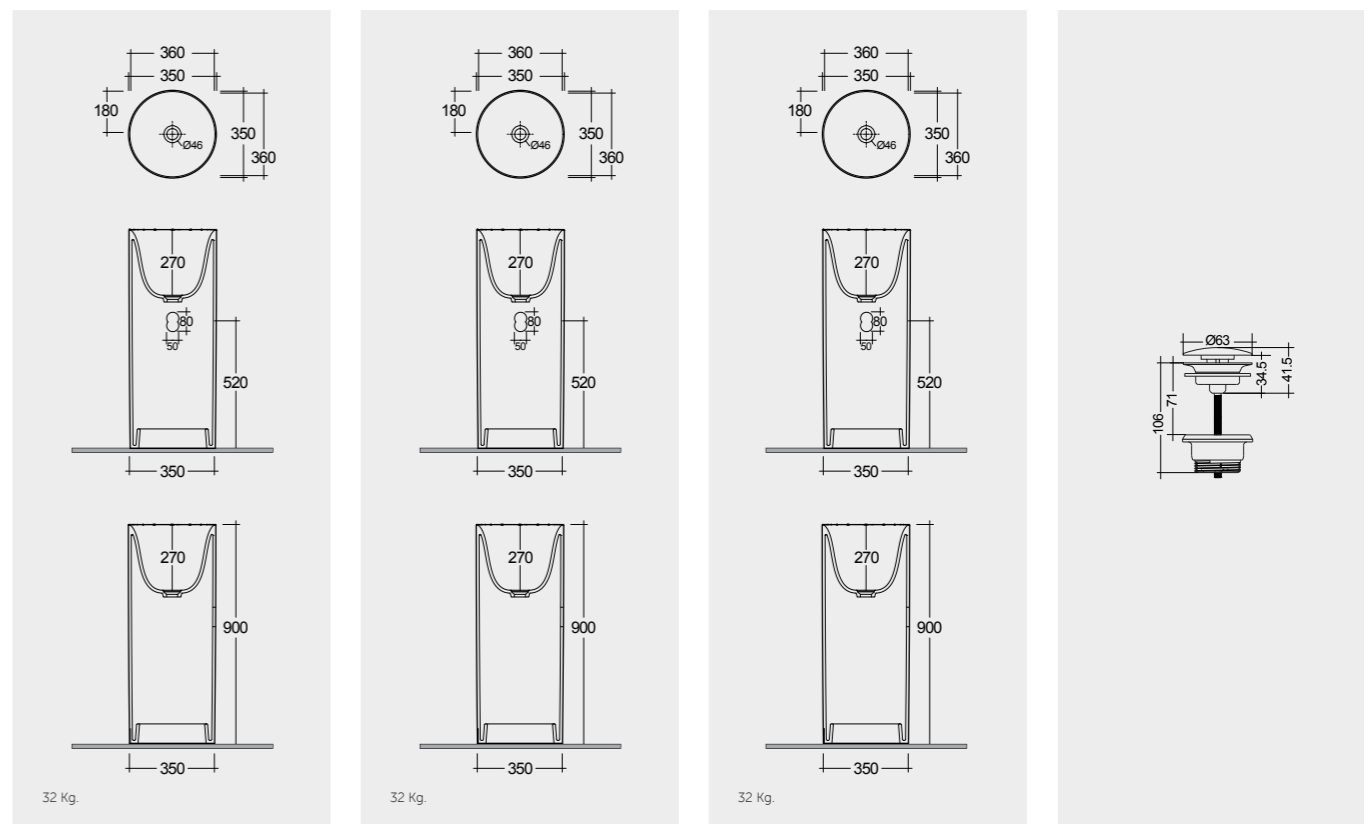

FREE-FLOW
CHROME : DUO002444

Wall Outlet

Wall Outlet

Wall Outlet

Measurements

Models

36 CM
PETFS23600AWHA

36 CM
PETFS23600500A