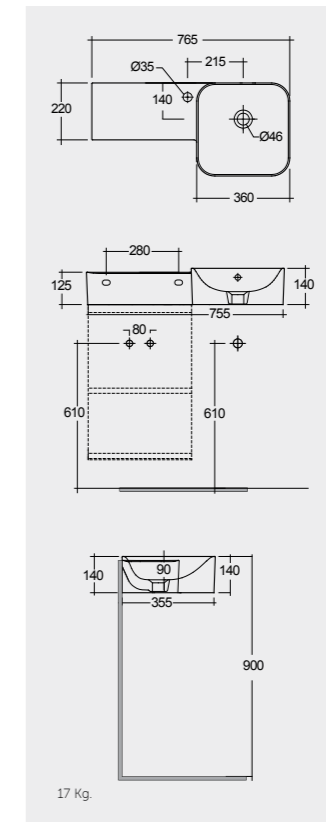

77 CM Right Ledge
PETWB27700AWHA

77 CM Left Ledge
PETWB17701AWHA

77 CM Left Ledge
PETWB17700AWHA

No Faucet Hole

No Faucet Hole

Measurements

Notes

All dimensions in mm tolerance $\pm 5\%$ for below 200mm
and $\pm 3\%$ for above 200mm

Models

77 CM Right Ledge
PETWB47701AWHA

77 CM Right Ledge
PETWB47700AWHA

77 CM Left Ledge
PETWB37701AWHA

77 CM Left Ledge
PETWB37700AWHA

No Faucet Hole

No Faucet Hole

Measurements