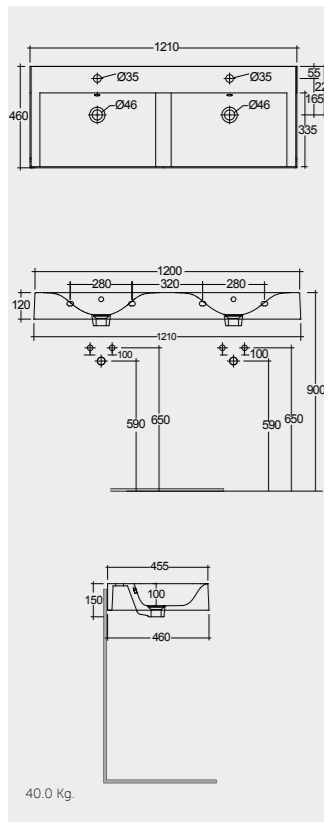

Measurements

Colours available

Colours shown here are as close to actual sanitaryware as printing process will allow