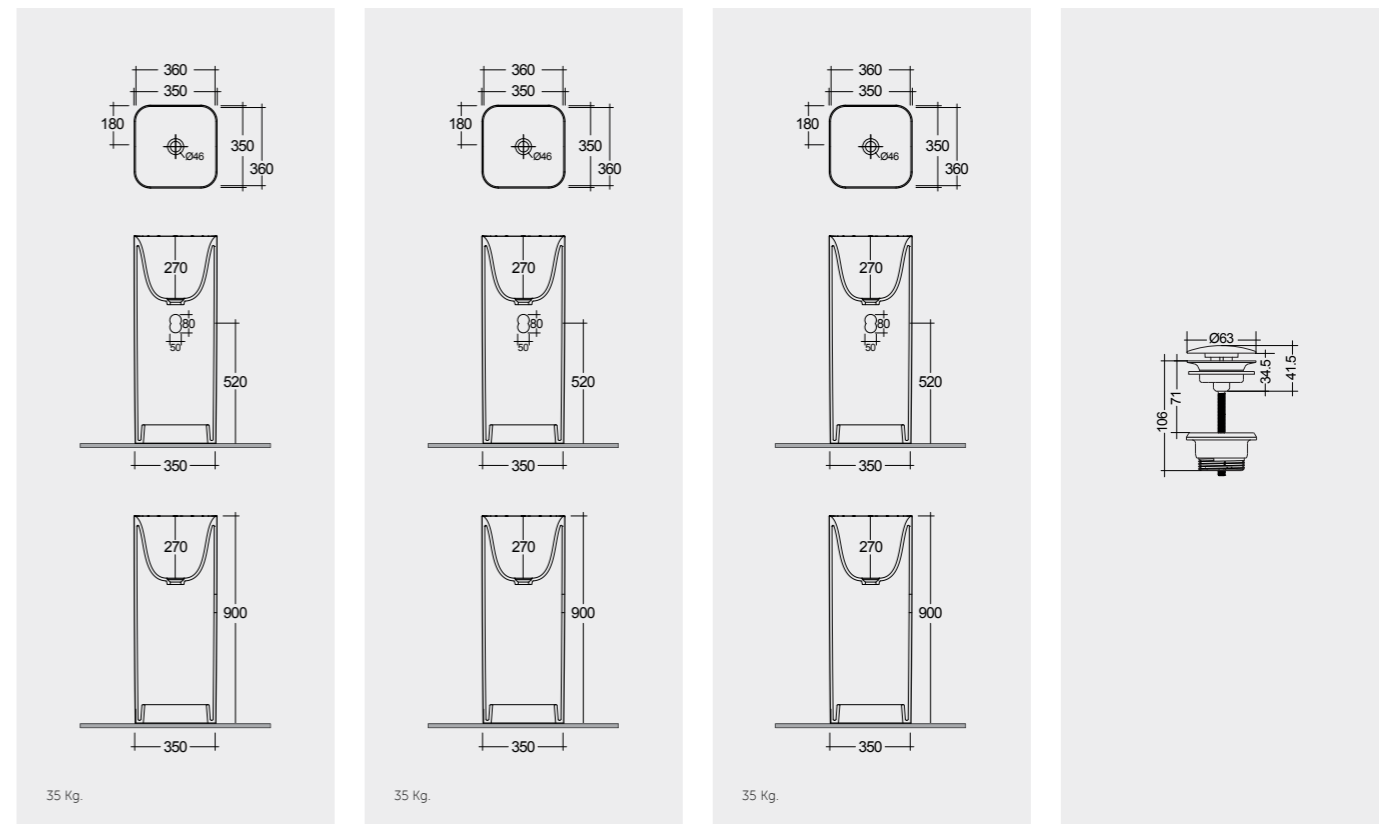

Measurements