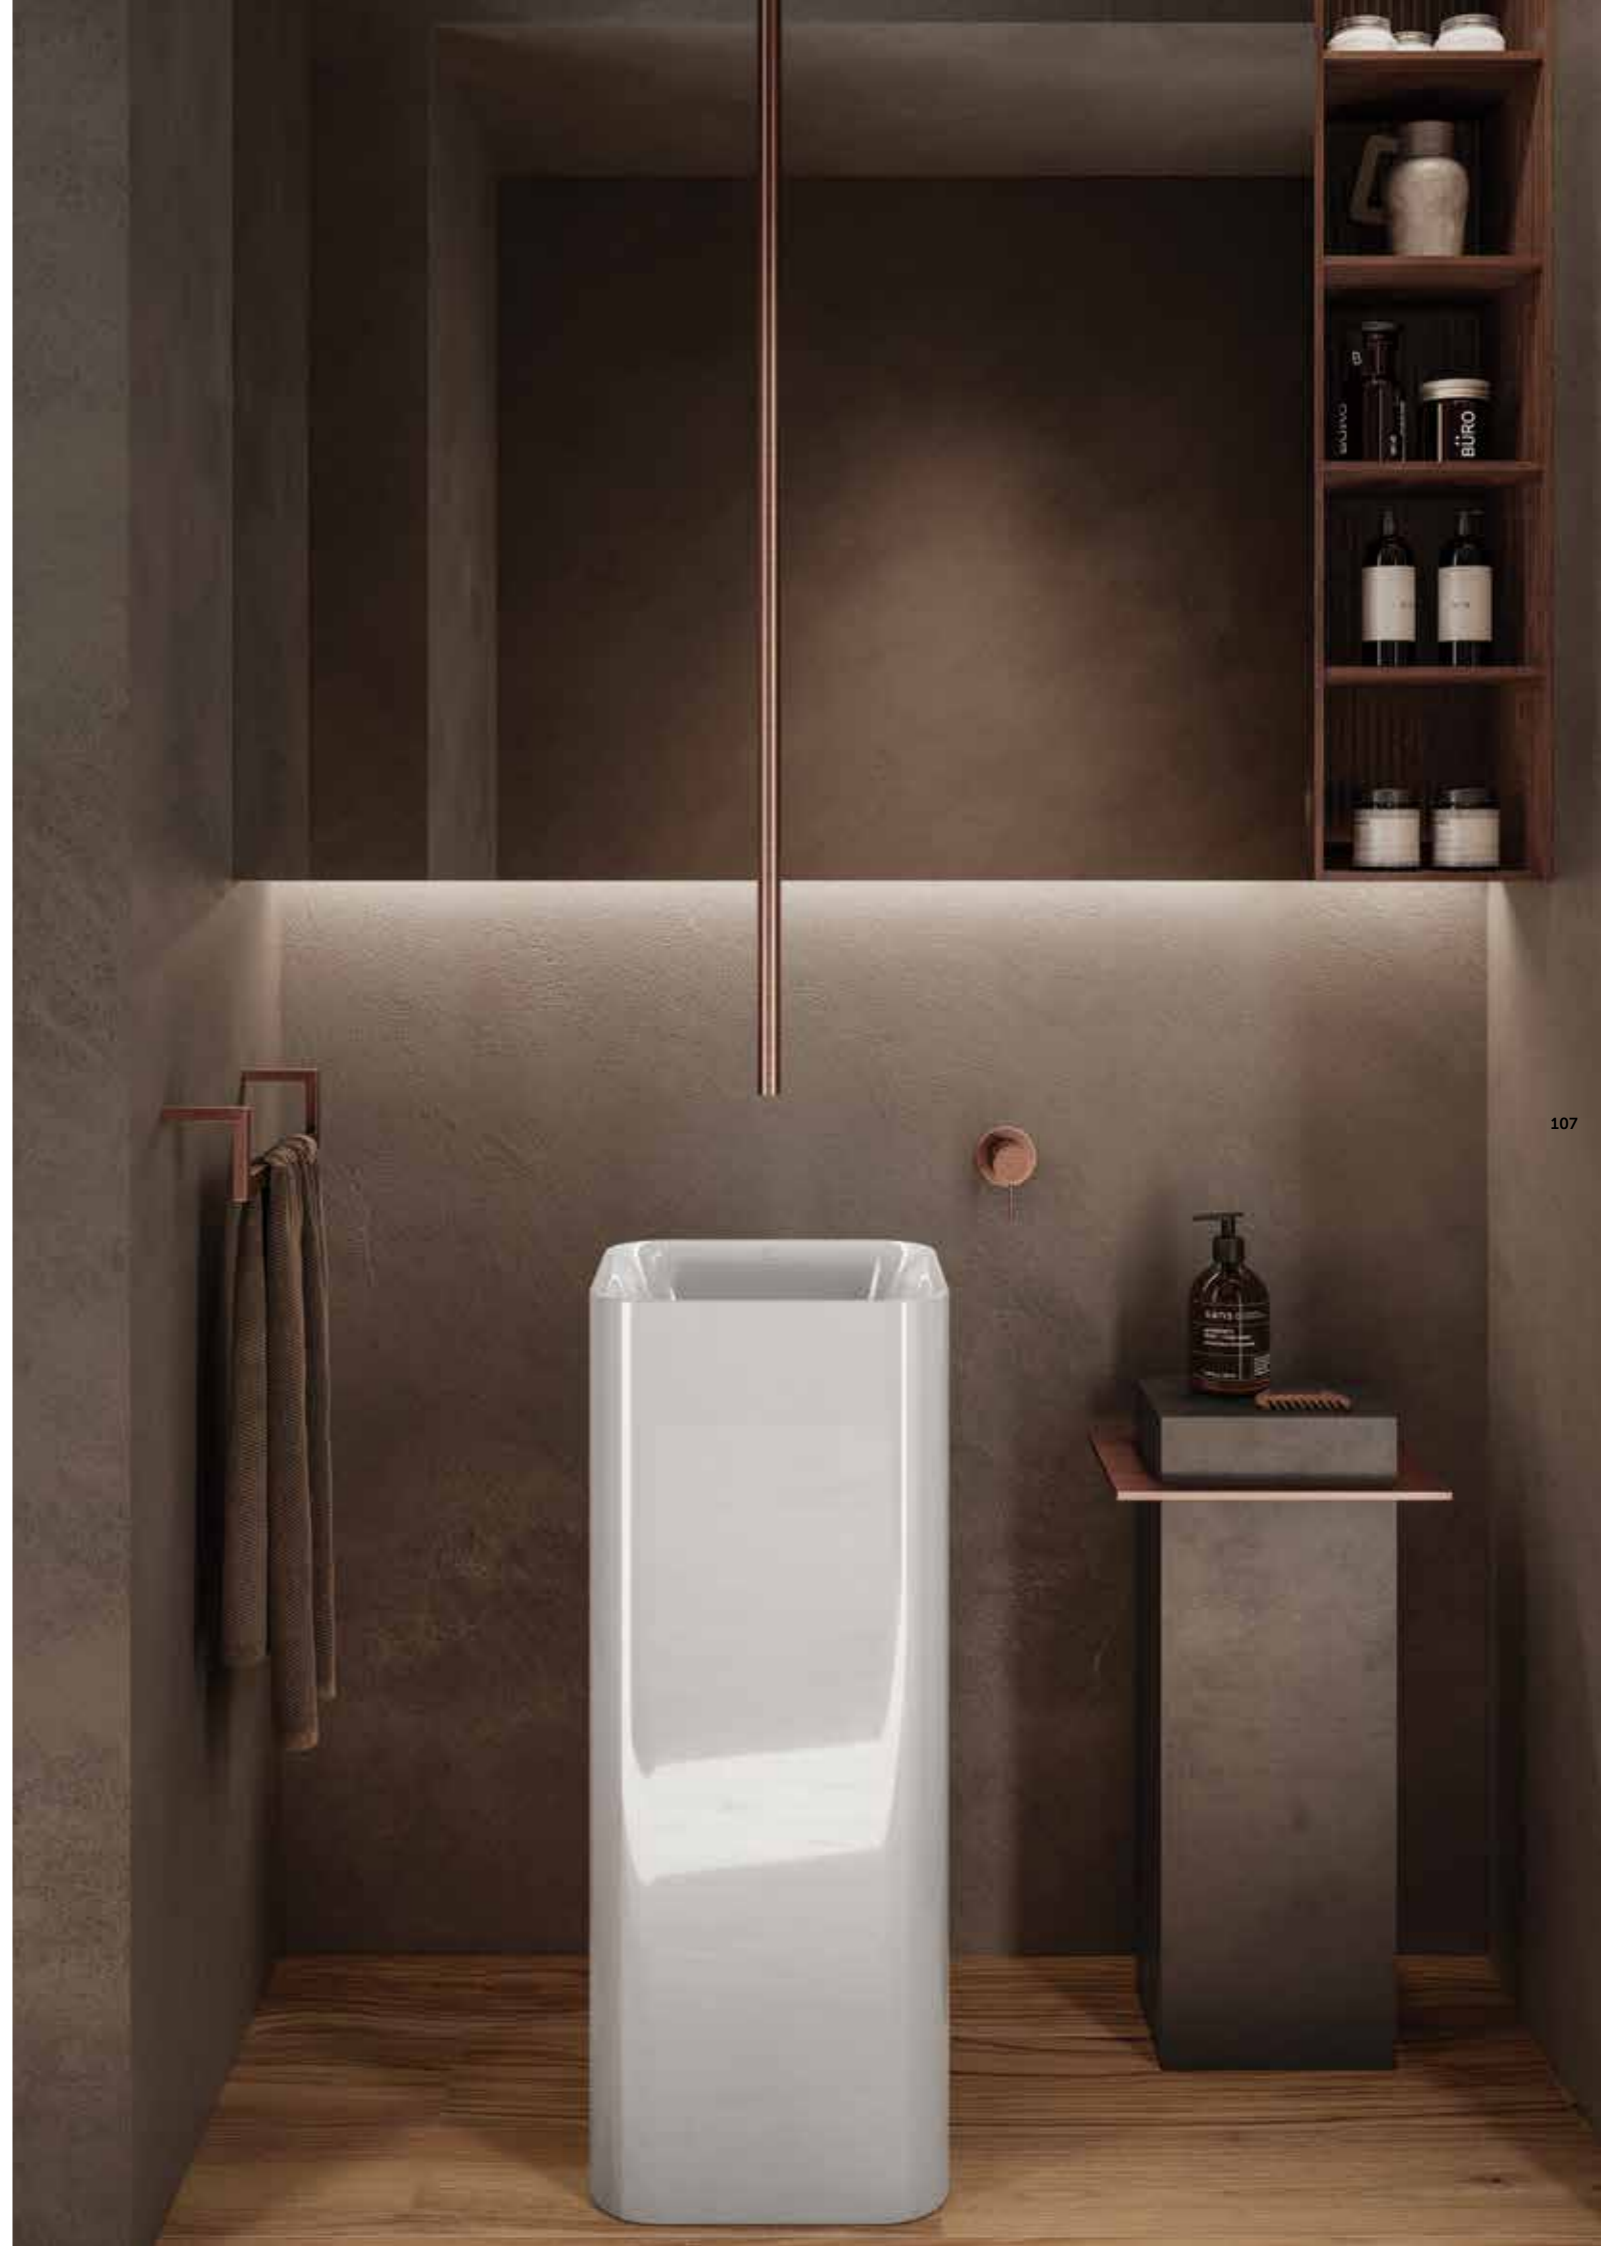

Inspectionable
Compact Height

Wall Hung Wash Basin
77 CM Right Ledge
PETWB47701AWHA

Wall Hung Wash Basin
77 CM Left Ledge
PETWB37701AWHA

Wall Hung Wash Basin
77 CM Right Ledge
PETWB47700AWHA

No Faucet Hole