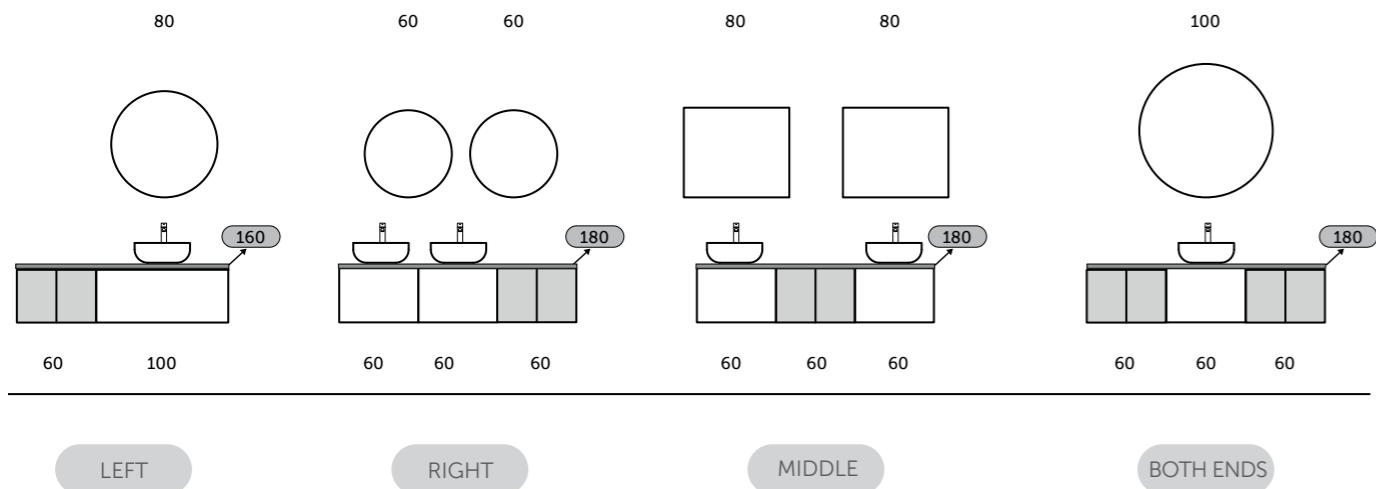

 W 100 x D 46 x H 40CM
UNOWH100PWH

PWH

RAK-JOY UNO

WITH RAK-JOY DROP-IN WASHBASINS

WITH RAK-DES AND RAK-VALET WASHBASINS

WITH RAK-PLANO SURFACE AND COUNTERTOP WASHBASINS

RAK-JOY UNO+ OPEN STORAGE UNIT

Elevate your bathroom's style and functionality with the combination of RAK-Joy drop in washbasin with RAK-Joy Uno Vanity Unit and a modular Open Storage system. Designed to be mixed and matched according to your style, this combination offers the best space-saving solution, essential in keeping your bathroom organized.