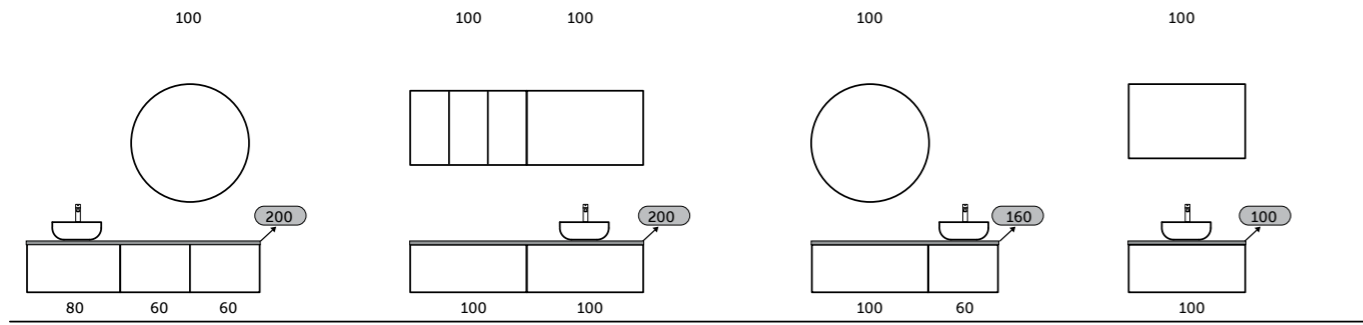

RAK-PLANO & COUNTERTOP WB