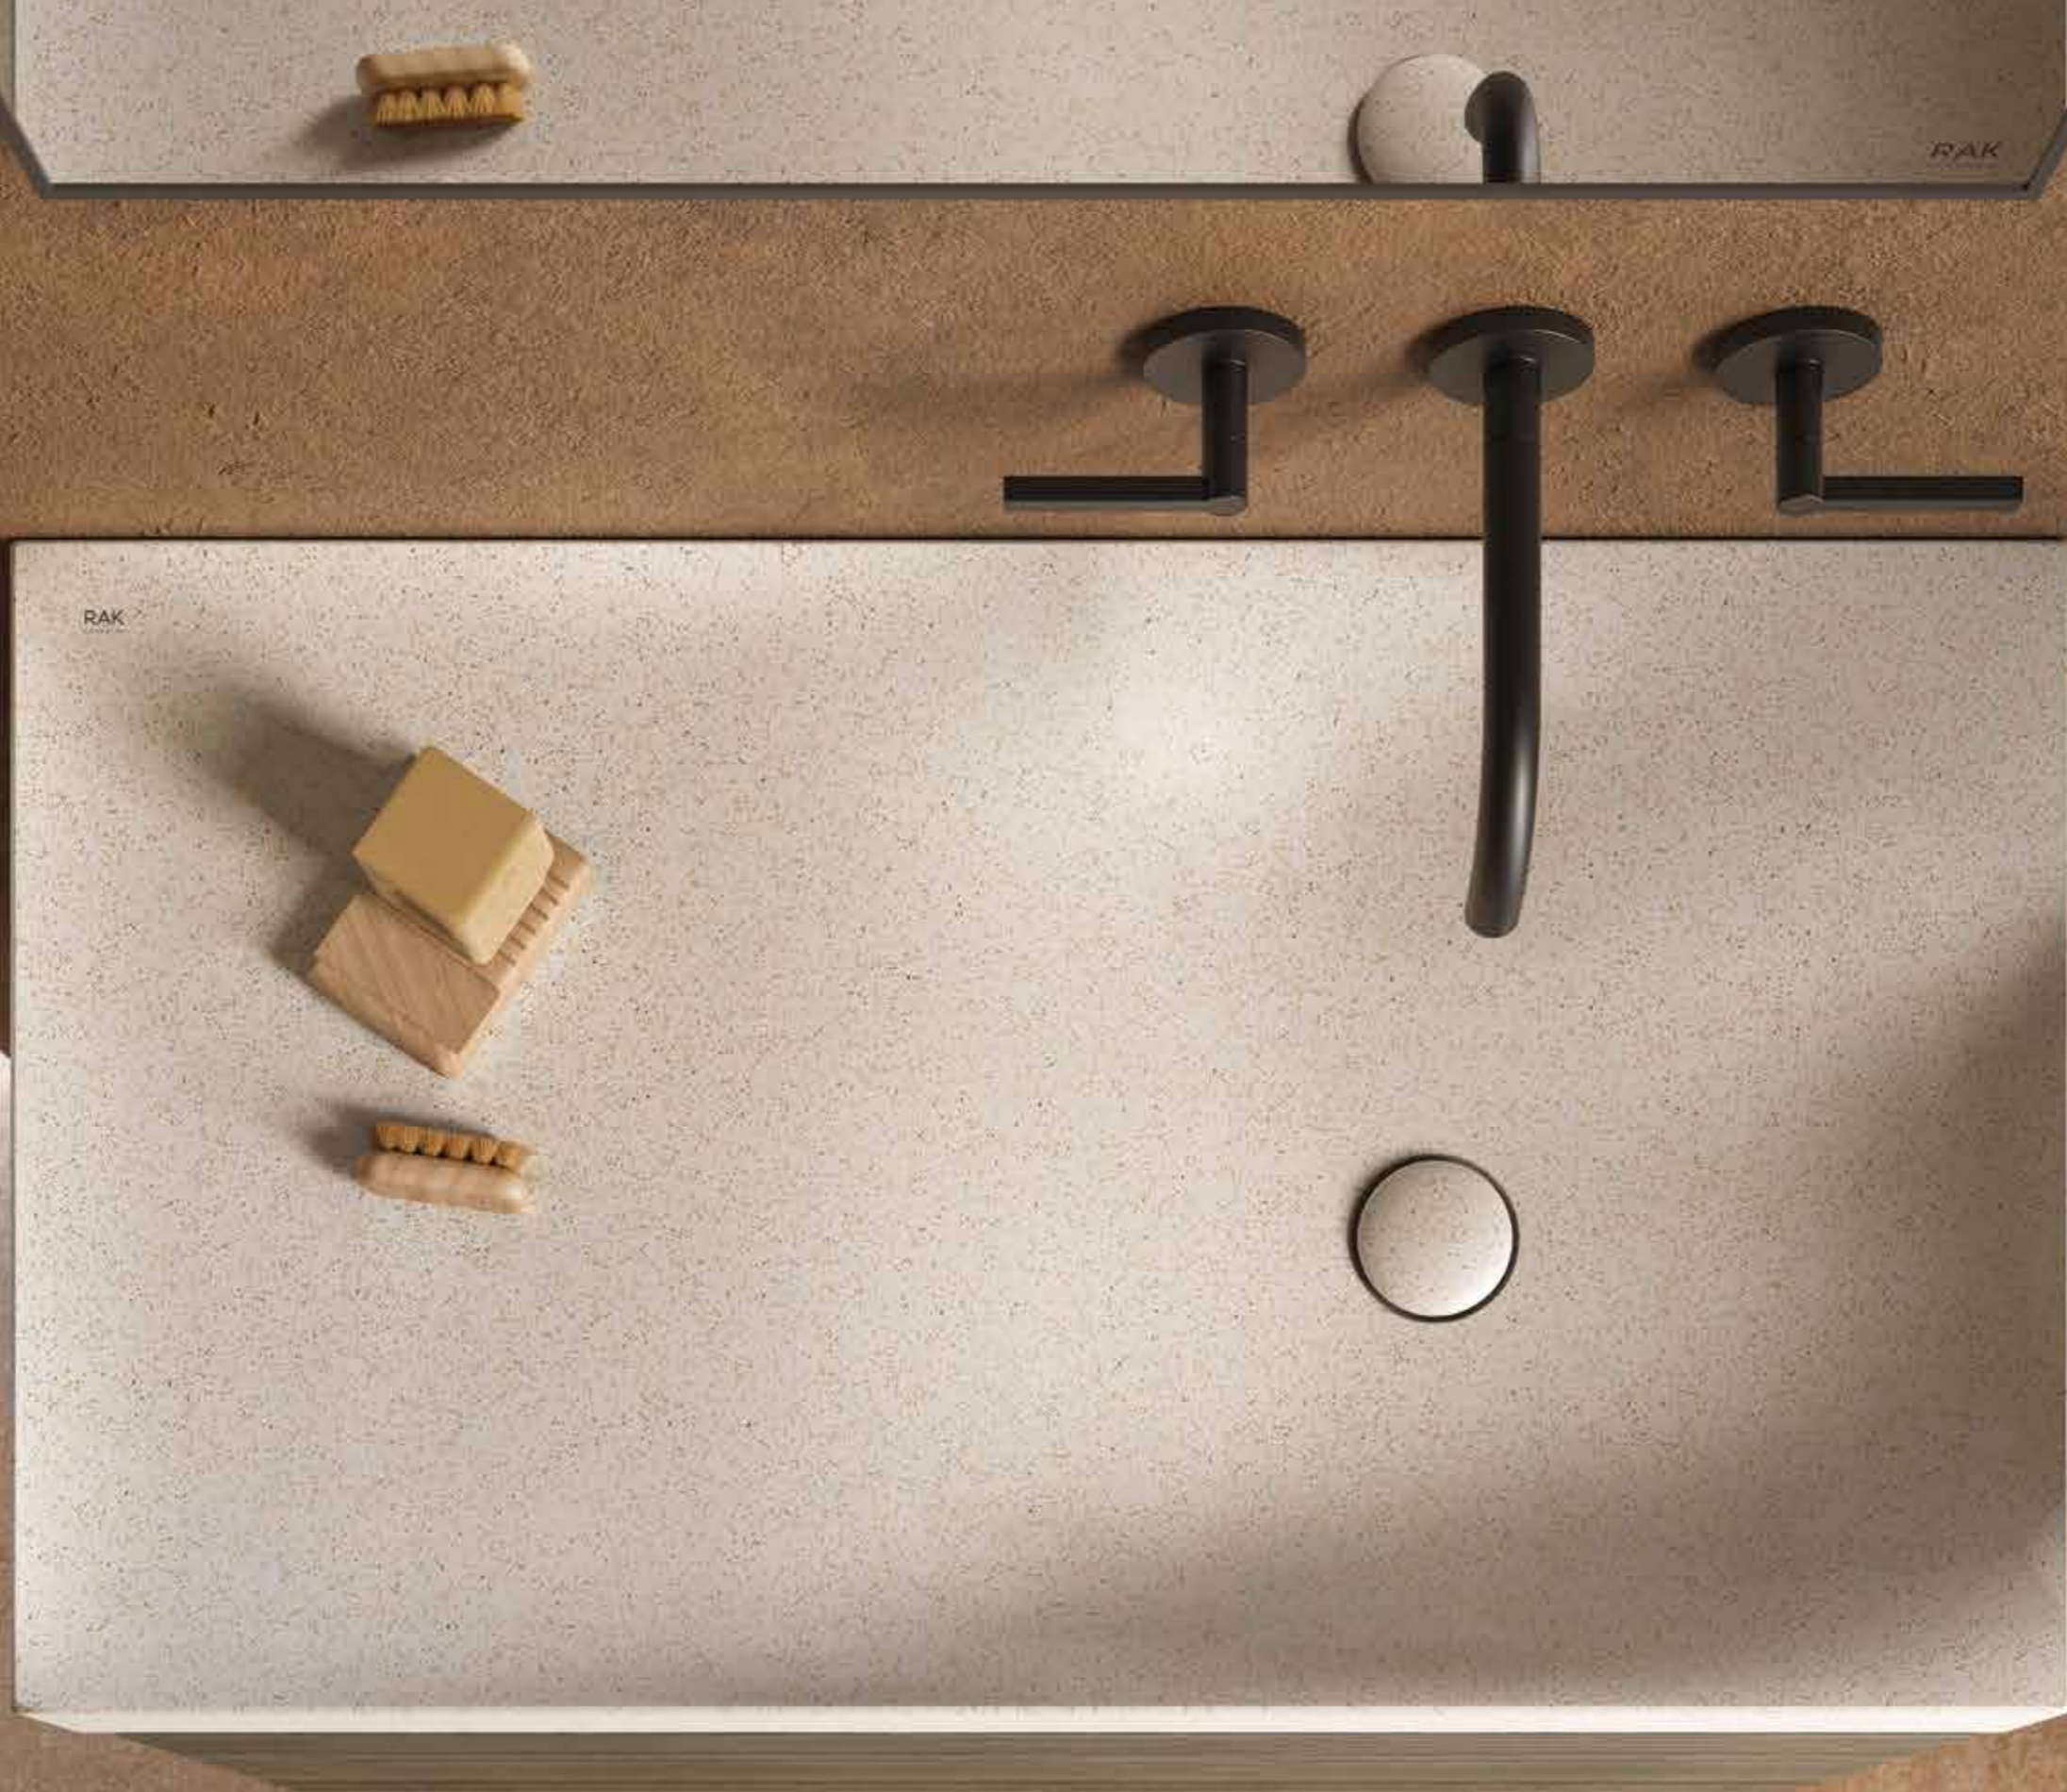

RAK-REMAL

RAK

RAK