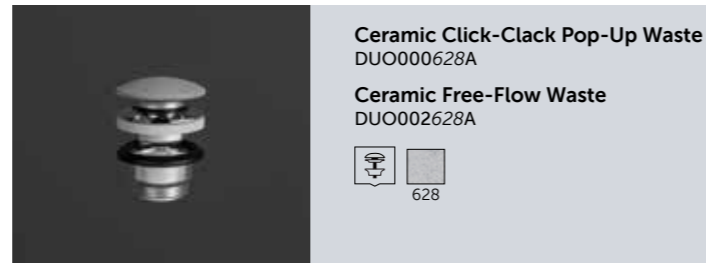

Wash Basin
55 CM
SKICT5500630A