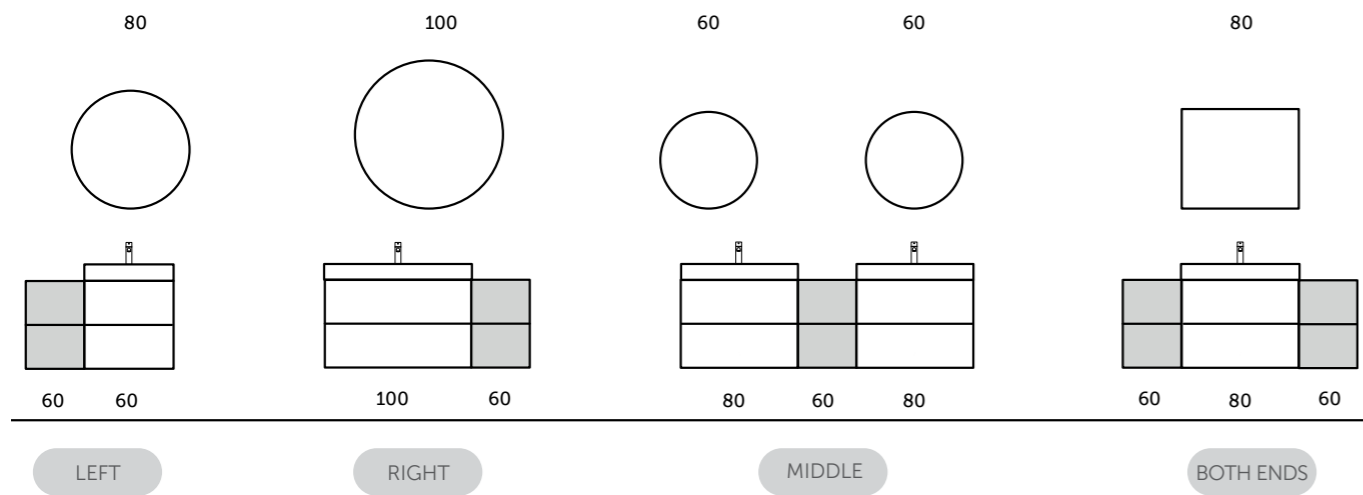

WITH RAK-JOY DROP-IN WASHBASINS

WITH RAK-DES WASHBASINS

WITH RAK-PLANO SURFACE AND COUNTERTOP WASHBASINS

RAK-JOY + OPEN STORAGE UNIT

Elevate your bathroom's style and functionality with the combination RAK-Joy Vanity Unit and a modular Open Storage system. Designed to be mixed and matched according to your style, this combination offers the best space-saving solution, essential in keeping your bathroom organized.