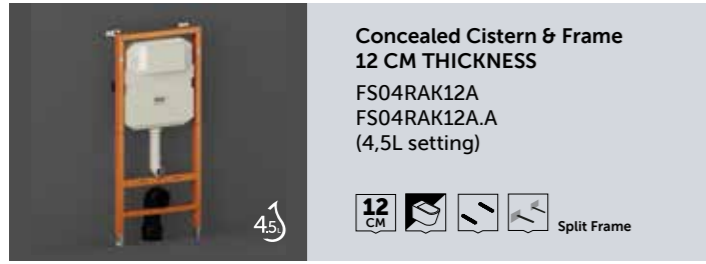

RAK-ECOFIX CISTERNS