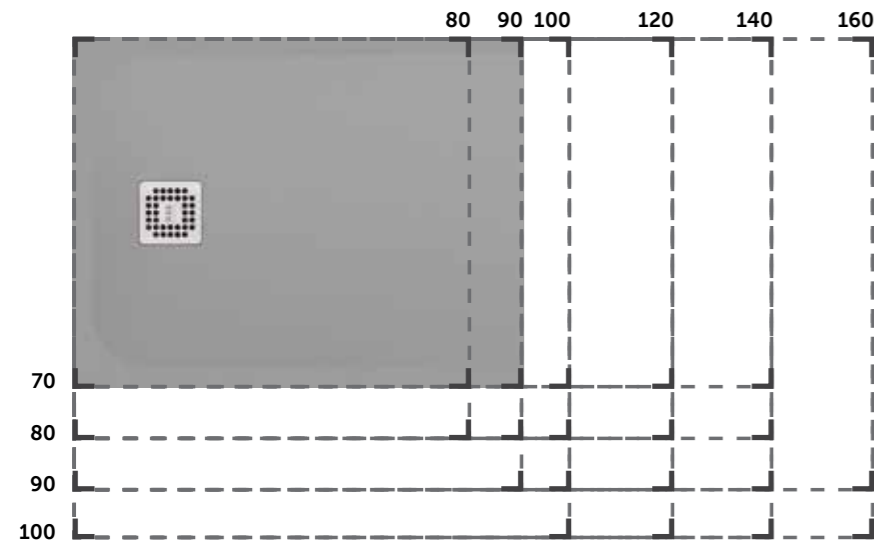

373

 50 CM (Rectangular)
FEECT5000504A

504

 70 x 140 CM (Rectangular)
RFST070140S504

504

RAK-FEELING SHOWER TRAYS

BATHTUB REPLACEMENT

RECTANGULAR