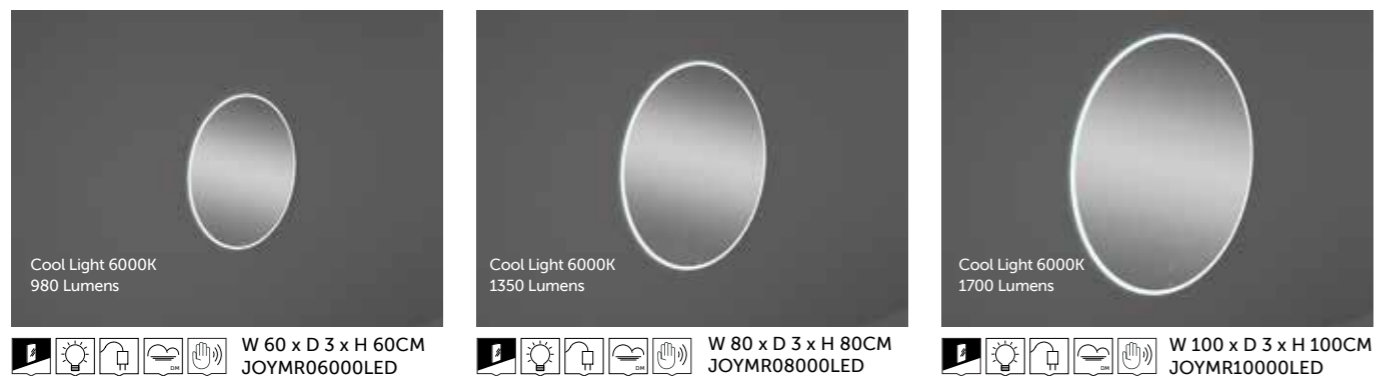

WASHBASINS SUITABLE FOR RAK-PLANO

MIRRORS

Mirror
40 CM Left Ledge
VALAC3609AWHA

Mirror
40 CM Right Ledge
VALAC3608AWHA

Mirror
40 CM Left Ledge
VALAC3609500A

Mirror
40 CM Right Ledge
VALAC3608500A

MIRRORS

POSSIBLE INSTALLATIONS