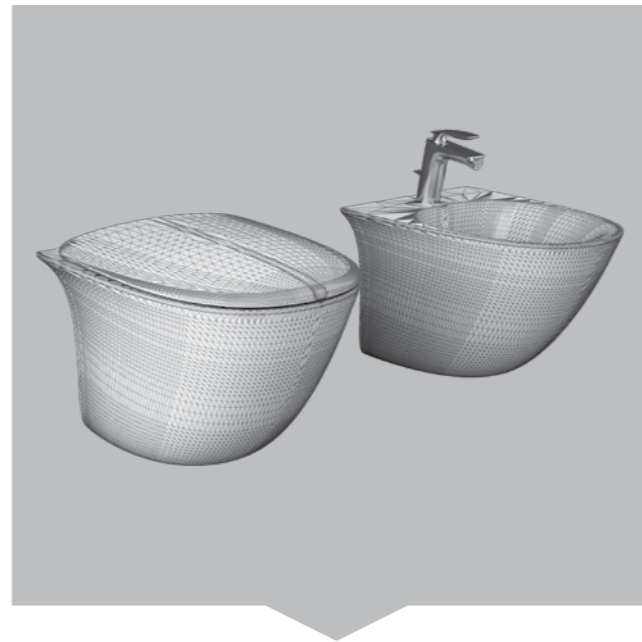

Quality design for international tastes

444 RAK Ceramics product development has created a very wide range of products with carefully finished details and quality design to suit international tastes, incorporating the latest rimless technology.

Carefully designed and engineered with the aid of the latest 3D CAD softwares and prototyped with 5 axis CNC machines, RAK Ceramics Sanitaryware range has the perfect solution for your bathroom, whatever you have imagined.

design