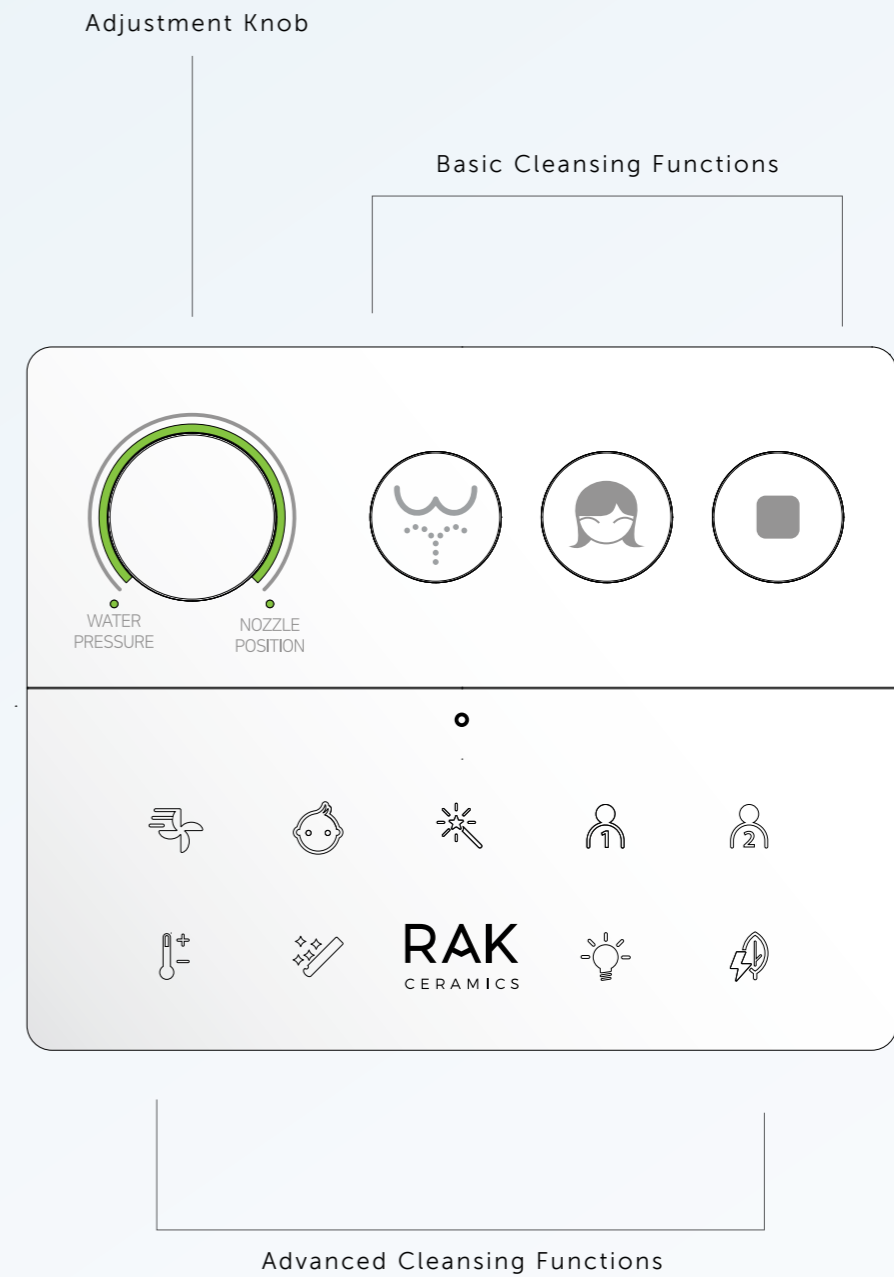

Automatic Descaling Program

User Detection Radar

Urea Seat Cover with Quick Release and Soft Close

Powerful Warm Air Dryer

Basic Control Panel:

- Rear Wash
- Feminine Wash
- Stop

Hidden Fixations

Hidden Water and Electric Supply

LED Night Light in 5 colors

REELFLUSH WC with RAK-ProTek ceramic glaze

Radar User Detection

Large Comfortable Seating Area

380MM

450MM

Advanced functionalities made easy

RAK-Cleon's remote provides full control at your fingertips, easily and intuitively. While the three main buttons activate the main cleansing functions, the intuitive adjustment knob allows the user to select the preferred water pressure and nozzle position. All other cleansing functions appear to the user only if the RAK Ceramics logo is tapped, allowing a more advanced experience.

RAK-CLEON / BASIC CLEANSING FUNCTIONS

RAK-CLEON / ADVANCED CLEANSING FUNCTIONS

REAR WASH

Pleasant and reliable cleansing. Water temperature, water spray intensity and the spray wand position can be individually adjusted. The spray wand and nozzle are cleaned automatically before and after each use.