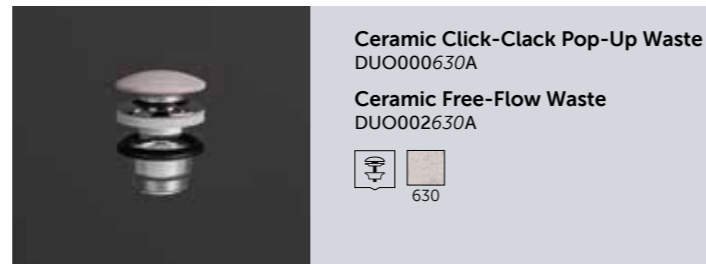

Wash Basin
55 CM
SKICT5500628A

Wash Basin
42 CM
SKICT4200628A

Ceramic Click-Clack Pop-Up Waste
DUO000628A
Ceramic Free-Flow Waste
DUO002628A

Wash Basin
50 CM
SKICT5000630A

Wash Basin
55 CM
SKICT5500630A

Wash Basin
42 CM
SKICT4200630A