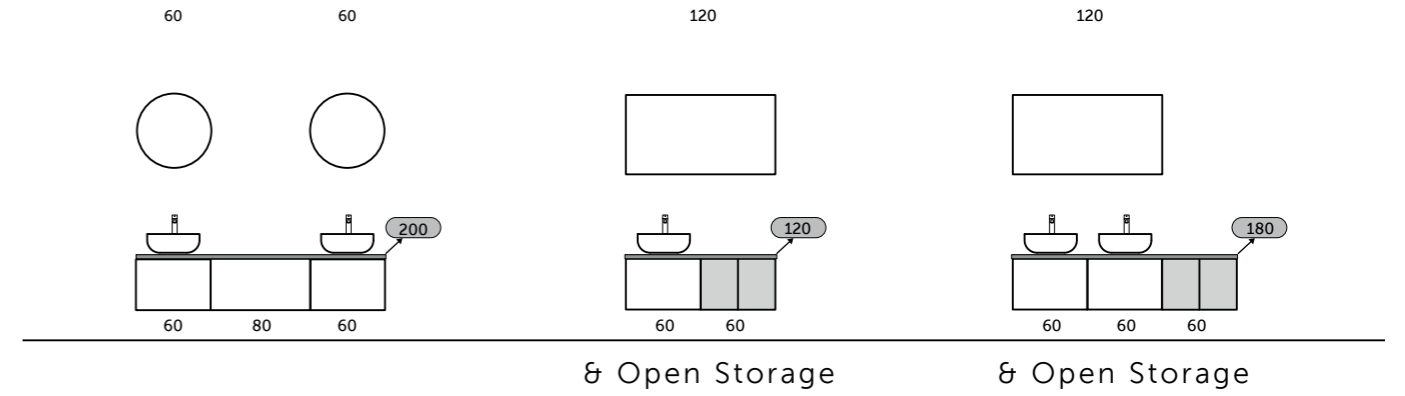

RAK-PLANO & COUNTERTOP WB