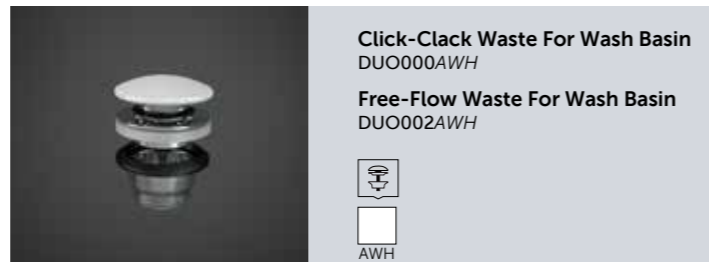

No Faucet Hole

Wall Hung Wash Basin
77 CM Left Ledge
PETWB17700AWHA

No Faucet Hole

Ceramic Click-Clack Pop-Up Waste
DUO000444

Ceramic Free-Flow Waste
DUO002444

444

Click-Clack Waste For Wash Basin
DUO000AWH