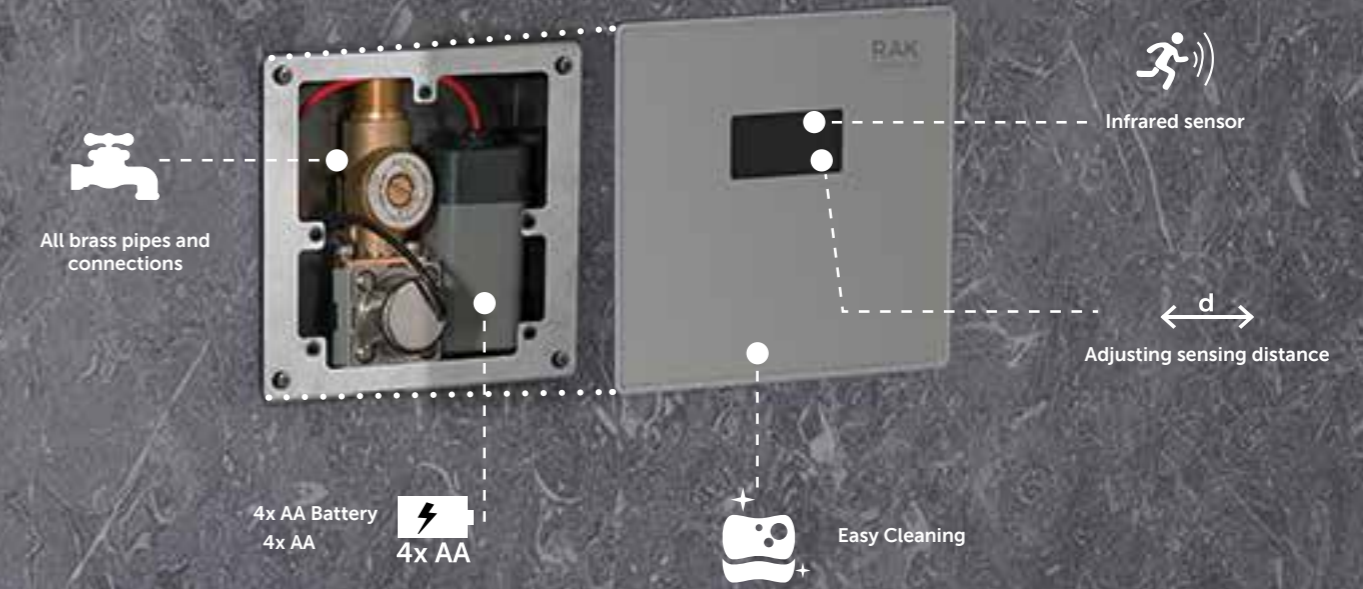

Urinal Sensor
FS10RAK

Mains Power Adapter
FS10RAK10

RAK-ECOFIX CABINET CISTERNS

**TECHNICAL
ACCESSORIES**

RAK-DUO

BRASS HAND SHOWER

ANTI TORSION
CONICAL ENDS

DOUBLE CLAWS
FLEXIBLE HOSE
(IN BRASS (150 CM