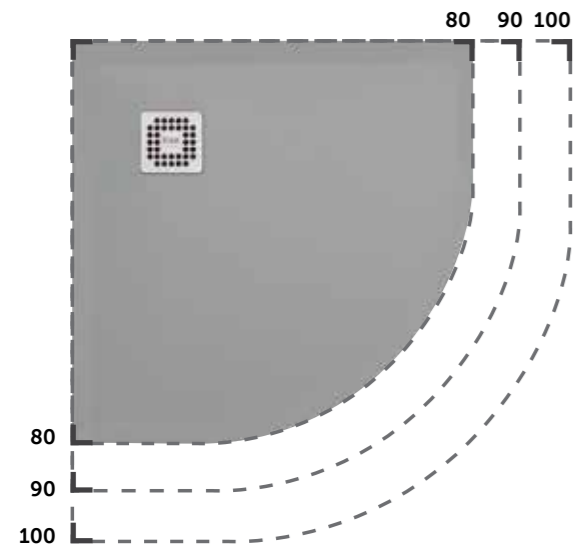

QUARDANT

RAK
CERAMICS

500
MATT WHITE

RAK
CERAMICS

505
MATT GREIGE

RAK
CERAMICS

514
MATT CAPPUCCINO

RAK
CERAMICS

503
MATT GREY

RAK
CERAMICS

504
MATT BLACK