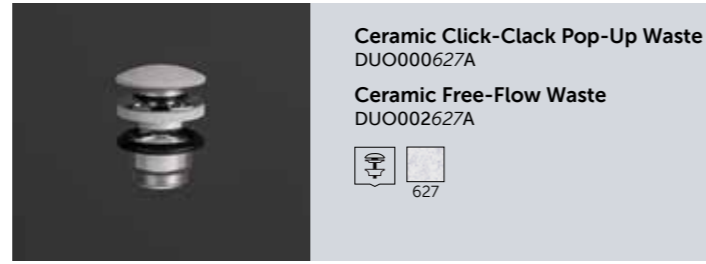

RAK-SKIN

55 CM
SKICT5500631A

RAK-SKIN

Wash Basin
50 CM
SKICT5000627A

Wash Basin
55 CM
SKICT5500627A

Wash Basin
50 CM
SKICT5000631A

Wash Basin
55 CM
SKICT5500631A

Wash Basin
42 CM
SKICT4200627A