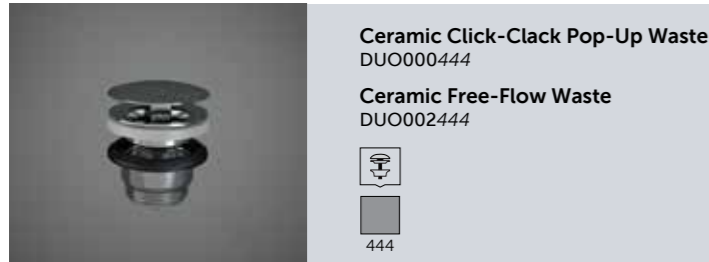

For Wash Basin
ABS CHROME : BTRWBABS002
INOX CHROME : BTRWBSST001

444