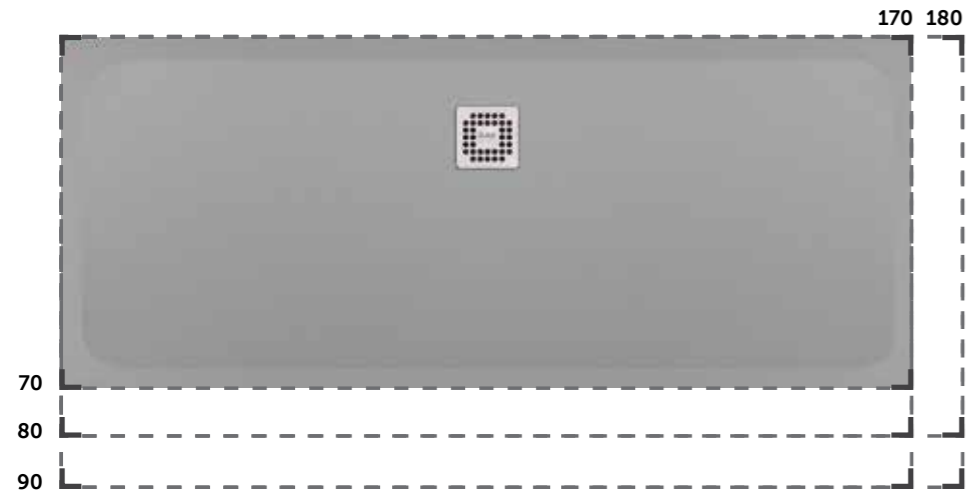

373

 50 CM (Rectangular)
FEECT5000504A

504

 70 x 140 CM (Rectangular)
RFST070140S504

504

RAK-FEELING SHOWER TRAYS

BATHTUB REPLACEMENT

RECTANGULAR