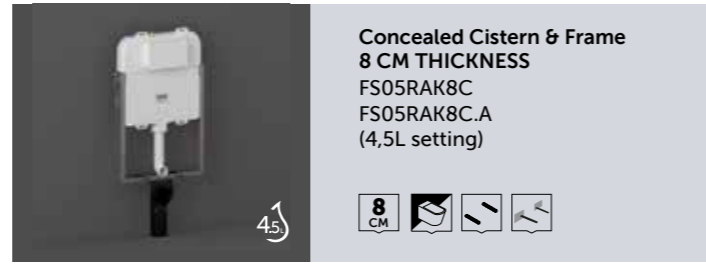

RAK-ECOFIX CISTERNS