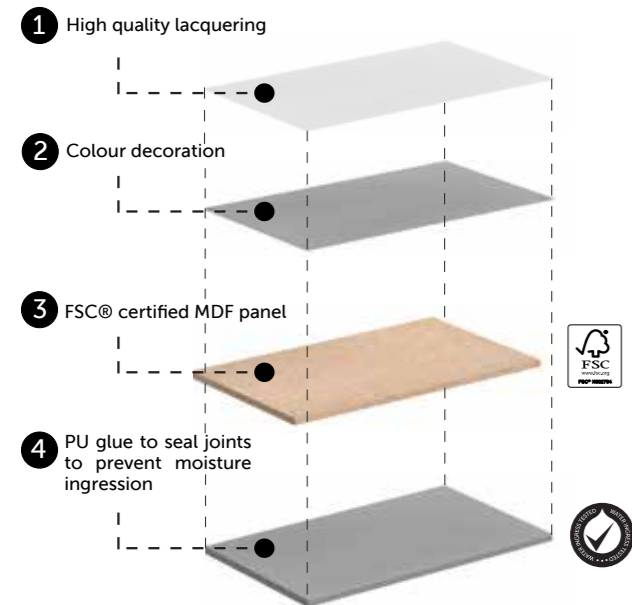

MATERIALS

LAMILAK

LAMILAK is the new gloss material that exudes consistent quality and performance. The brilliant high gloss shine gives a striking smooth surface final appearance. To protect the environment, LAMILAK is produced from PET recyclable material.