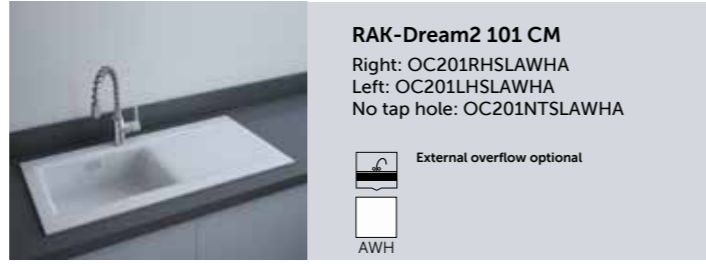

RAK-Dream2 101 CM
Right: OC201RHSLAWHA
Left: OC201LHSLAWHA
No tap hole: OC201NTSLAWHA