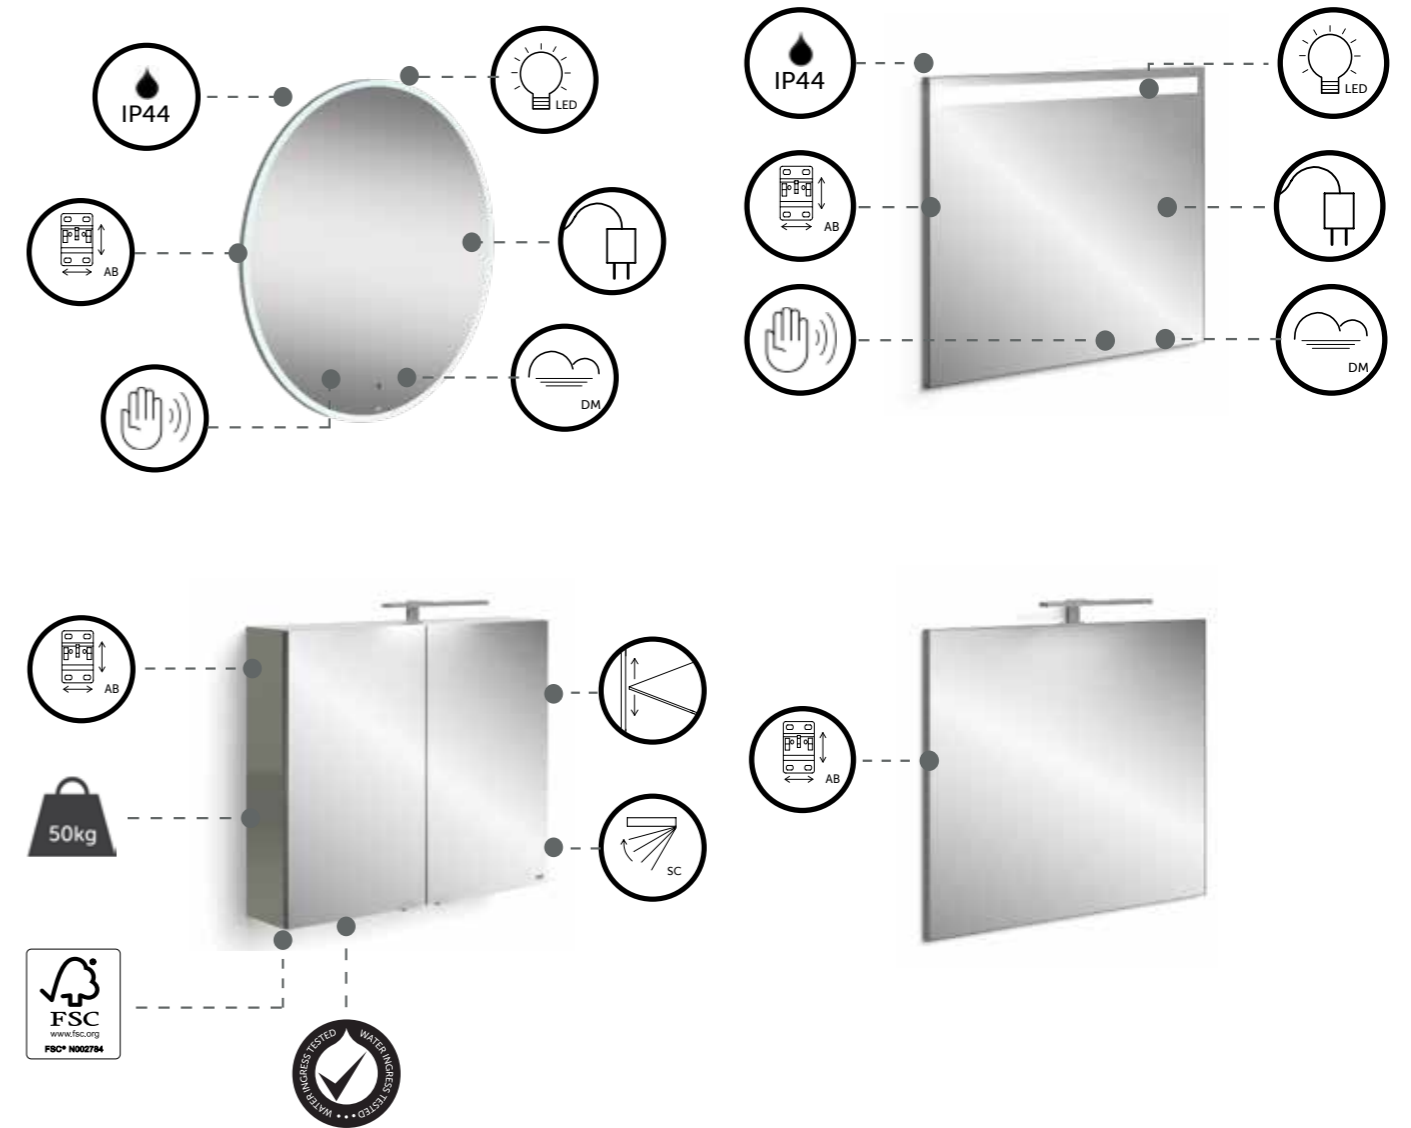

ONLY FOR RAK-JOY

MATT WHITE
(LAMILAK)

ONLY FOR RAK-JOY

PRODUCT BENEFITS

VANITIES & TALL CABINET

PRODUCT BENEFITS

MIRRORS

-  FSC® CERTIFICATION
WOODEN MATERIALS ARE FSC CERTIFIED.
-  WATER RESISTANT
-  WITHSTANDING HEAVY LOADS 50KG
-  WITHSTANDING HEAVY LOADS 150KG
-  J-PULL FRONTALS

-  FULL EXTRACTION DRAWERS
-  SOFT CLOSE DRAWER RUNNERS
-  SOFT CLOSE HINGES
-  ADJUSTABLE GLASS SHELVING
-  ADJUSTABLE BRACKETS

-  MAINS POWERED
-  DE-MISTER
-  TOUCHLESS ACTIVATION
-  MOTION SENSOR
-  USB RECHARGEABLE