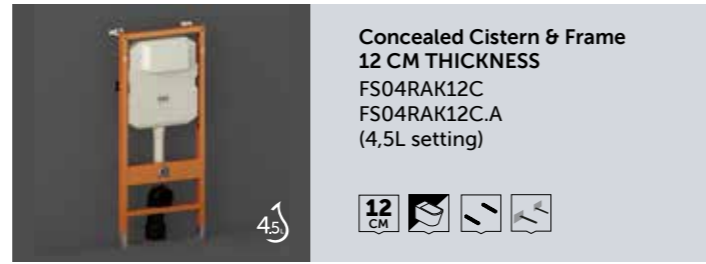

RAK-ECOFIX CISTERNS