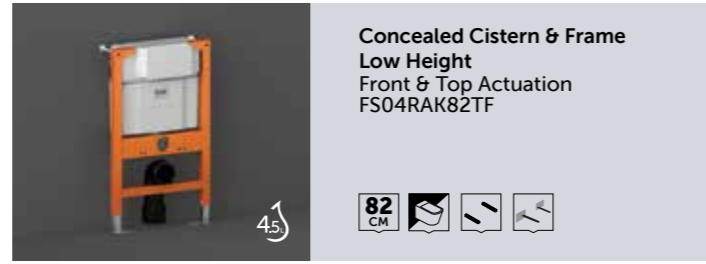

RAK-ECOFIX CISTERNS