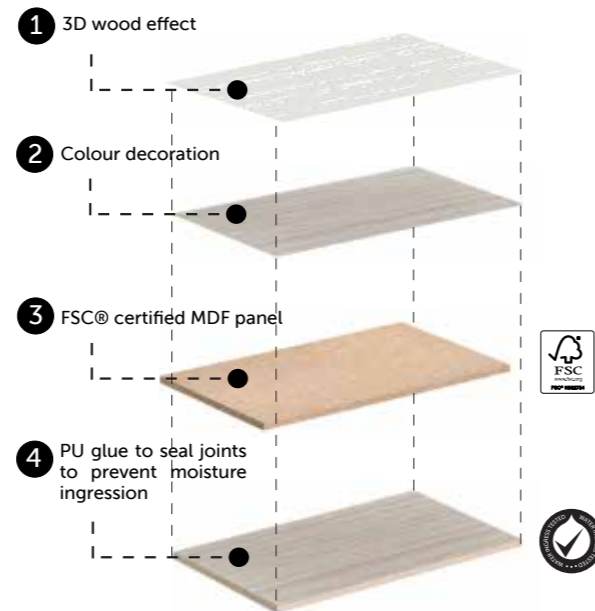

TECHWOOD

TECHWOOD is the new wood effect material that gives the tactile impression of real wood. Revel in the touch and feel of its vibrant texture. To protect the environment, TECHWOOD is produced from polypropylene recyclable material.

RAK
CERAMICS

RAK
CERAMICS

PURE WHITE
(LAMILAK)

URBAN GREY
(LAMILAK)

RAK
CERAMICS

RAK
CERAMICS

SCANDINAVIAN OAK
(TECHWOOD)

GREY ELM
(TECHWOOD)

RAK
CERAMICS

RAK
CERAMICS

MOKA WALNUT
(TECHWOOD)

MATT GREY
(LAMILAK)

ONLY FOR RAK-JOY &
OPEN STORAGE UNITS

RAK
CERAMICS

RAK
CERAMICS

MATT GREEN
(LAMILAK)

ONLY FOR RAK-JOY

MATT WHITE
(LAMILAK)

ONLY FOR RAK-JOY