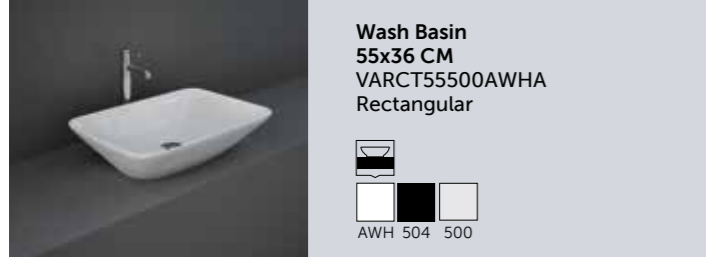

AWH 504 500

Wash Basin
42x42 CM
 VARCT14201AWHA
 Round

Wash Basin
50x36 CM
 VARCT25000AWHA
 Oval

AWH 504 500

Wash Basin
50x42 CM
 VARCT25001AWHA
 Oval

Wash Basin
60x36 CM
 VARCT36000AWHA
 Oval

AWH 504 500

Wash Basin
60x42 CM
 VARCT36001AWHA
 Oval