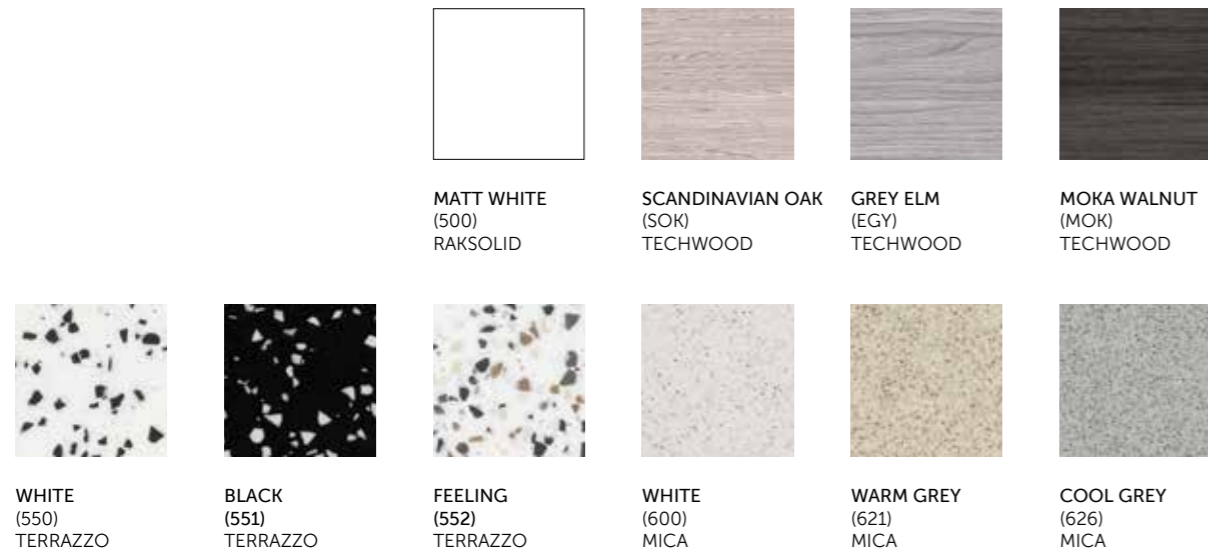

RAK-PLANO

MATT WHITE (500) RAKSOLID

SCANDINAVIAN OAK (SOK) TECHWOOD

GREY ELM (EGY) TECHWOOD

MOKA WALNUT (MOK) TECHWOOD