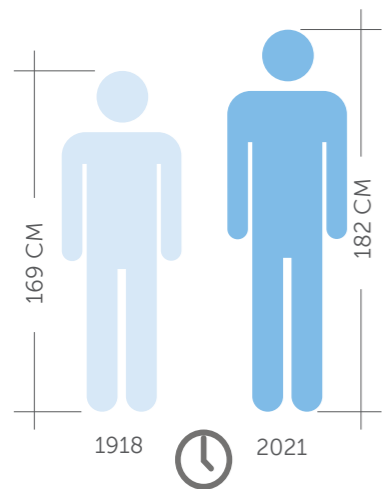

Updated ergonomics

Over the last 100 years, the average height of people in industrialized nations has increased approximately by 10 cm. To be innovative in design also means meeting the changes in population and their new needs in terms of ergonomics and comfort. RAK Ceramics design evolves together with human evolution.