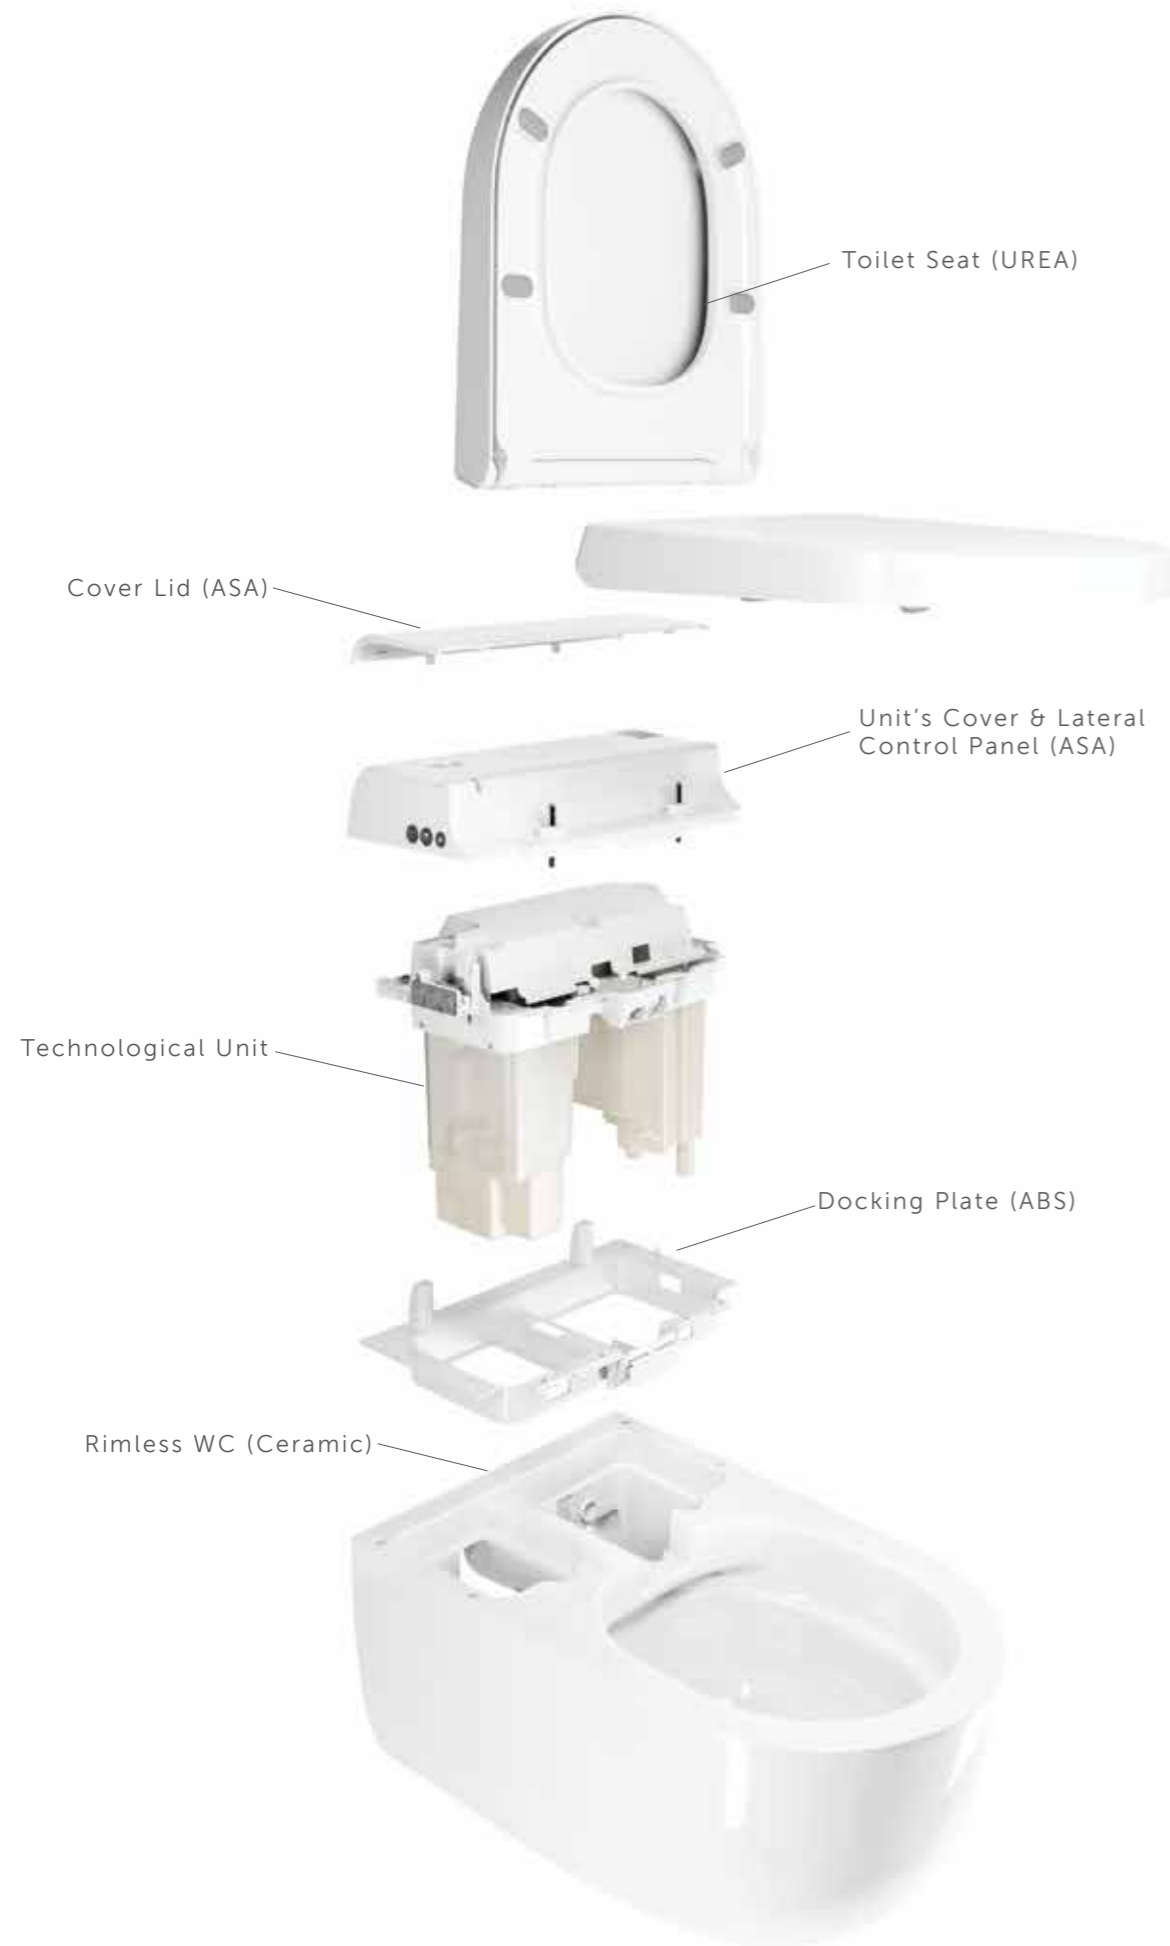

CERAMIC TRAP
WTCERS201AWHA
WTD4500AWHA

CERAMIC TRAP
WTCERP202AWHA
WTD4500AWHA

SMART TOILET

RAK-CLEON

KEY FEATURES:

- Minimalist design, hidden technology, easy to install
- Flat, hygienic and practical remote control
- Efficient and user friendly: rear wash, feminine wash and warm air dryer
- Pleasant and safe cleansing: water temperature, spray intensity and nozzle position can be individually adjusted and saved
- Night light in 5 colors
- Energy saving mode
- Wide and comfortable seating area
- Urea soft closing seat with quick release