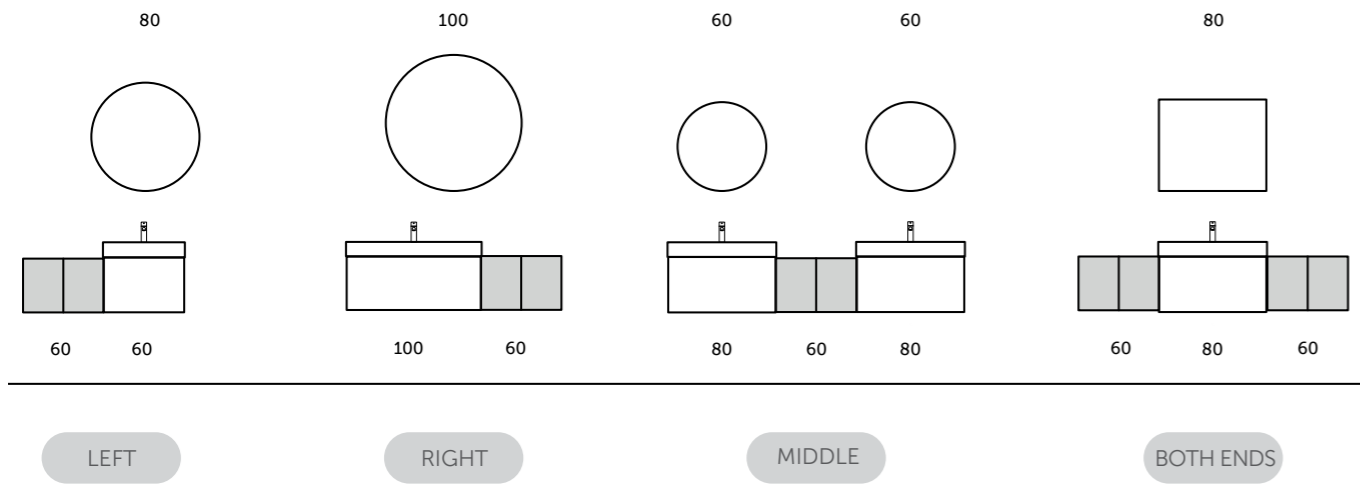

WITH RAK-DES AND RAK-VALET WASHBASINS