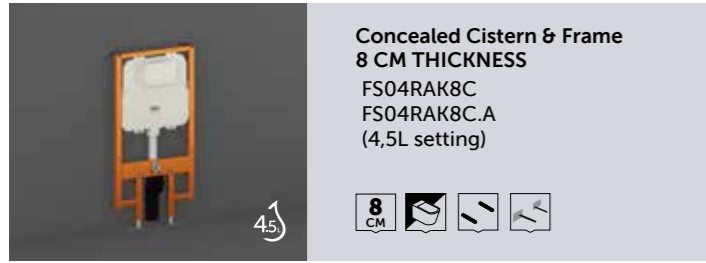

RAK-ECOFIX CISTERNS