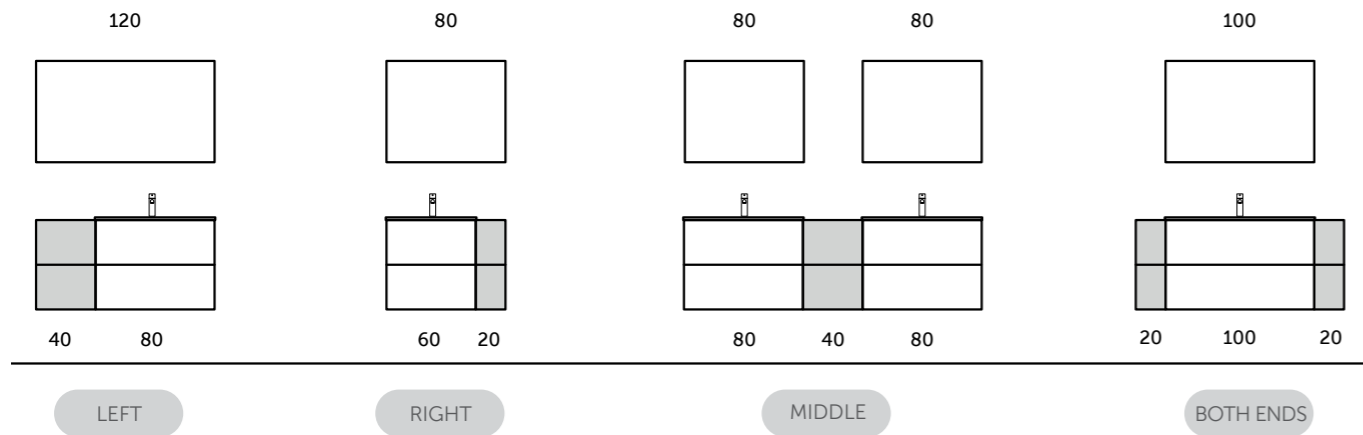

WITH RAK-JOY DROP-IN WASHBASINS

WITH RAK-DES WASHBASINS