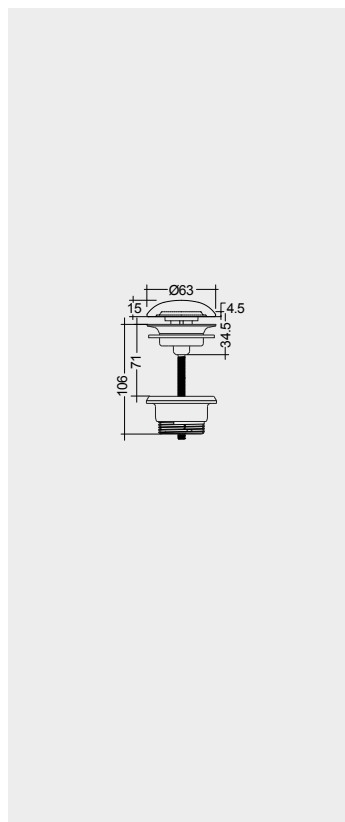

Oval
Ovale | Oval | Ovalado | Oval | Овальная

42 CM
BATCT4200626A

Round
Rotondo | Rond | Redondo | Rund |
Круглая

Ceramic Click-Clack Pop-Up Waste
DUO000626A

Ceramic Free-Flow Waste
DUO002626A

Measurements | Misure | Dimensions | Medidas | Abmessungen | Размеры