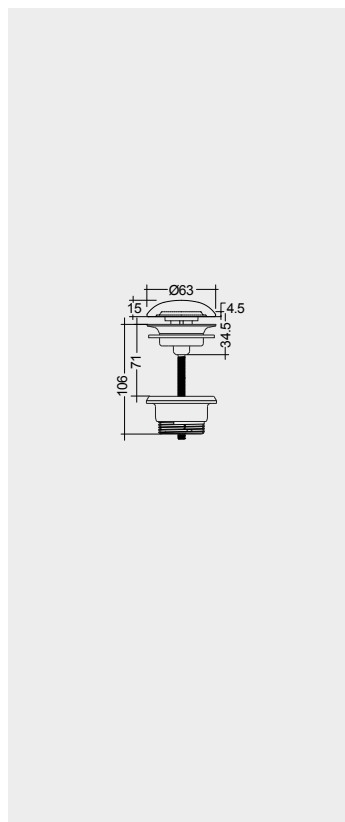

42 CM
BATCT4200600A

Round
Rotondo | Rond | Redondo | Rund |
Круглая

Ceramic Click-Clack Pop-Up Waste
DUO000600A

Ceramic Free-Flow Waste
DUO002600A

Measurements | Misure | Dimensions | Medidas | Abmessungen | Размеры