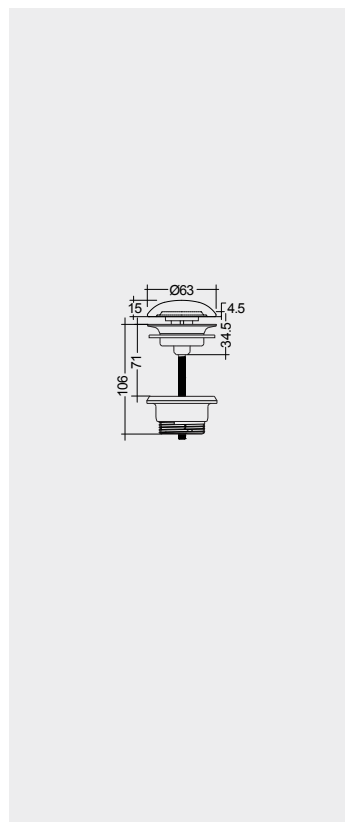

Oval
Ovale | Oval | Ovalado | Oval | Овальная

42 CM
BATCT4200621A

Round
Rotondo | Rond | Redondo | Rund |
Круглая

Ceramic Click-Clack Pop-Up Waste
DUO000621A

Ceramic Free-Flow Waste
DUO002621A

Measurements | Misure | Dimensions | Medidas | Abmessungen | Размеры