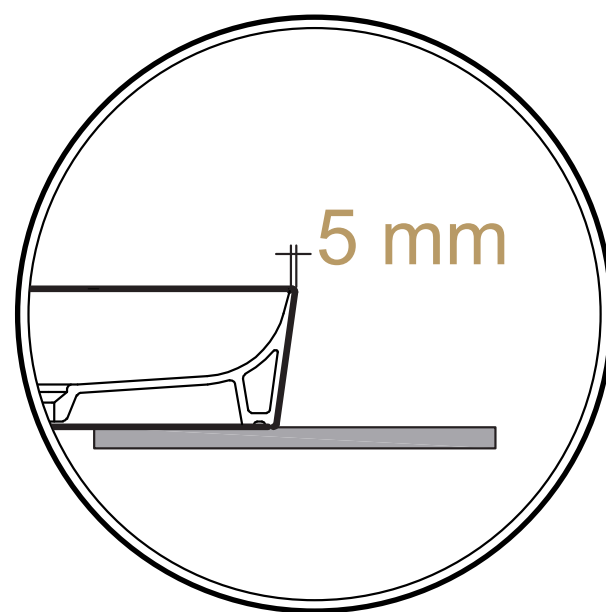

RAK-Batu washbasins are characterized by simple lines and by the new 5mm slim edges that give the whole range a minimal look and at the same time a very high resistance. A perfect synthesis of design and functionality.