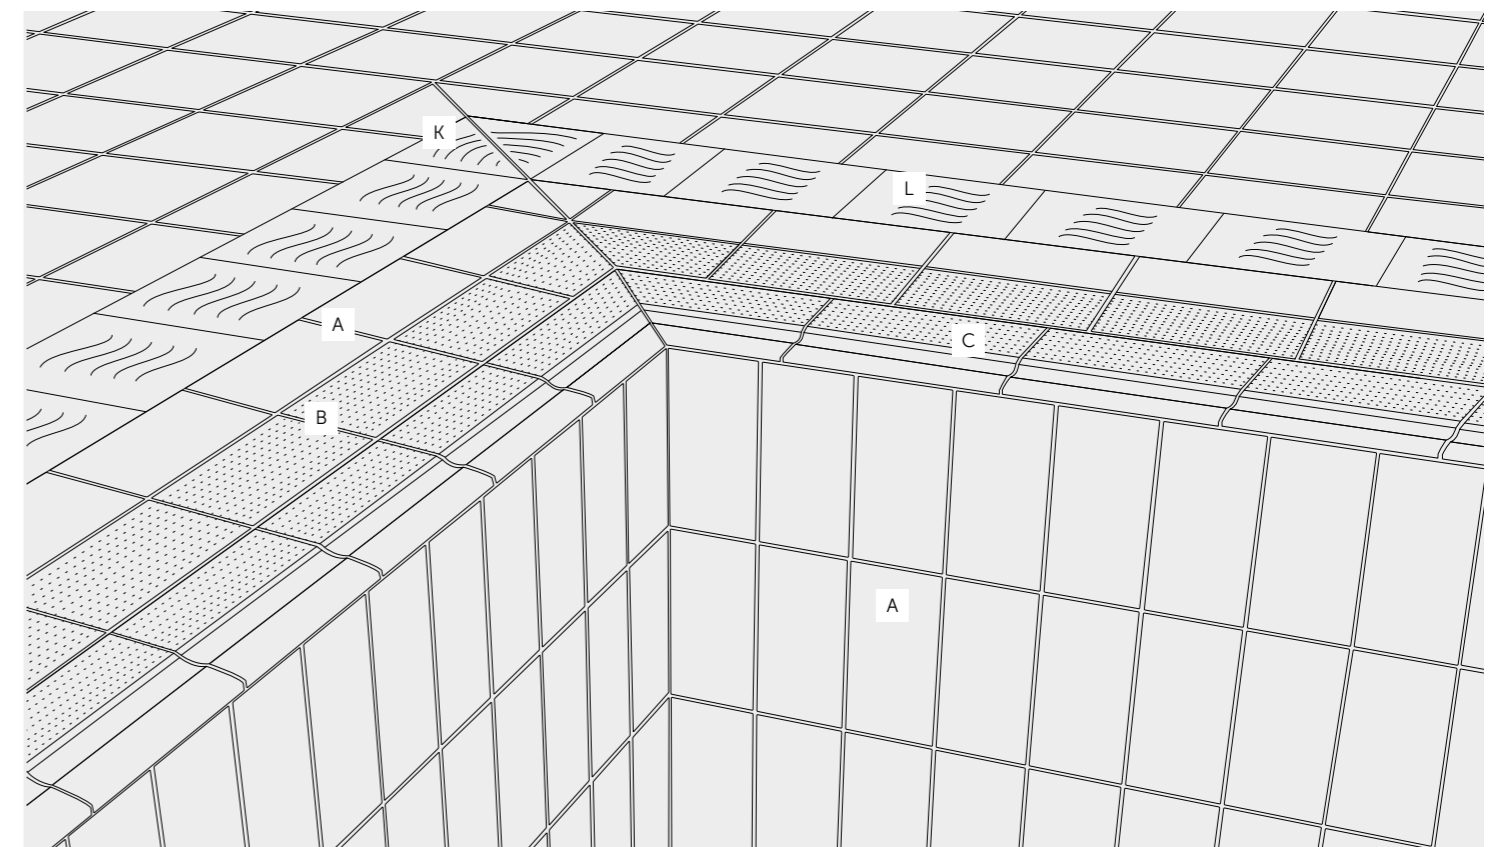

Swimming pool

Decor

 sky blue step matt / glossy	 navy blue step matt / glossy	 white step matt / glossy	 grey step matt / glossy	 beige step matt / glossy
 navy blue / sky blue step matt	 sp-sky a 11.7x24.5 cm / 4.60"x9.64"	 sp-sky b 11.7x24.5 cm / 4.60"x9.64"	 sp-wave 11.7x24.5 cm / 4.60"x9.64"	 chequered cut sky blue* 11.7x11.7 cm / 4.60"x4.60"
 angle bead external * 2.7x24.5 cm / 1.06"x9.64"	 angle bead internal * 2.7x24.5 cm / 1.06"x9.64"	 corner external * 2.7x2.7 cm / 1.06" x1.06"	 corner internal * 2.7x2.7 cm / 1.06" x1.06"	 Elephant Foot external * 2.7x2.7 cm / 1.06" x1.06"
		 Elephant Foot internal * 2.7x2.7 cm / 1.06" x1.06"		

*Available colours matt

Mosaic

 beige mix-2 mosaic 5x5	 beige mix-3 mosaic 5x5	 blue mix-2 mosaic 5x5	 blue mix-3 mosaic 5x5	mosaic 5x5 31x31 cm 12.2"x12.2" matt / glossy
 beige mix-2 mosaic 2.5x2.5	 beige mix-3 mosaic 2.5x2.5	 blue mix-2 mosaic 2.5x2.5	 blue mix-3 mosaic 2.5x2.5	mosaic 2.5x2.5 29.7x29.7 cm 11.69"x11.69" matt / glossy