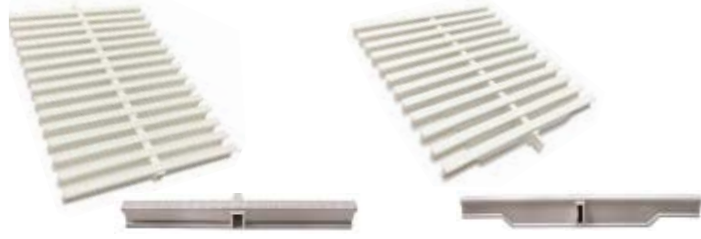

Swimming pool gratings

Over Flow Grating

Made of UV-protected high grade PP. 45 units in single linear meter.
Standard color - White, any color can be custom made upon request.
Available in 3 different heights - 22 mm, 24 mm and 30 mm.

Code	Height (mm)	Width (mm)	Std Packing linear meter
01593718	22 end cut type	195	10
01593725	22 end cut type	245	10
01593730	22 end cut type	295	10
01593735	24	195	10
01593740	24	245	10
01593745	24	295	10
01593747	30	195	10
01593748	30	245	10
01593749	30	295	10

Grating support profile

Grating Profile made of PP with internal dimensions 24 mm x 22 mm. Supplied in 2 m lengths. Suitable for 22 and 24 mm height grating. Color choice possible upon request.

Code	Size (internal mm)	Std Packing Linear meter
01593777	24 x 22	24

90 Corner Tiles

For over flow channels. Made of UV-protected high grade PP. Height - 24 mm

Code	Height (mm)	Width (mm)	Unit
01596195-1	24	200	1
01596245-1	24	250	1

Connection Box - ABS S.S. 316 Bronze models

Three models for connection boxes manufactured in ABS or SS 316 or Bronze. IP 65 class protection for ABS junction boxes and has 3 threaded outlets of 3/4" (PG 16), supplied with a set of electrical connectors and threaded couplers. Square type junction box standard size for the top lid : 130 x 130 mm.