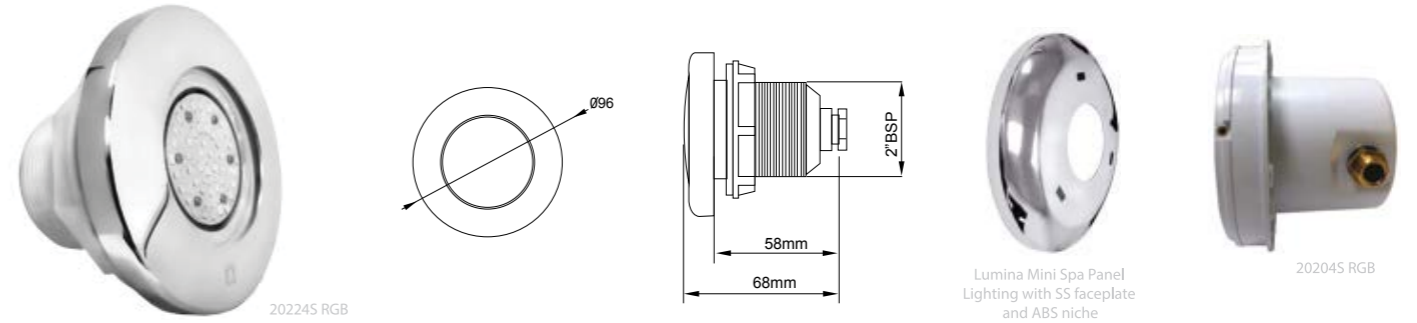

Lumina Mini Spa LED Panel Lighting - ABS with S.S. faceplate

Code			Ø100mm	
Threaded Type	Niche Type	Model	Power / Voltage	Lumen (lm)
20224S RGB	20204S RGB	Lumina Mini LED ABS with S.S. trim RGB	6W / 12V	350
20224S CW	20205S CW	Lumina Mini LED ABS with S.S. trim Cool White	7W / 12V	600
20224S WW	20206S WW	Lumina Mini LED ABS with S.S. trim Warm White	7W / 12V	560
20224S BLU	20207S BLU	Lumina Mini LED ABS with S.S. trim Blue	7W / 12V	165