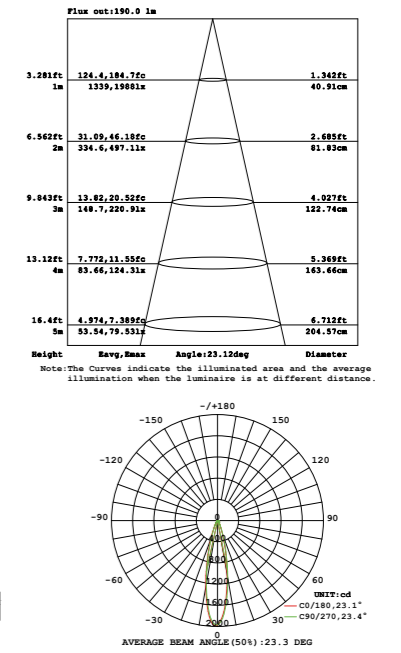

Photometric Data ATZ1973 CW - 6000K, 30°

Code	Description	Voltage	Power	Beam Angle	Lumen (lm)	Color Temp
ATZ1973 CW	Vitrage 3 LED Cool White	12V AC	3x3 W	30°	720	Cool White 6000K
ATZ1973 WW	Vitrage 3 LED Warm White	12V AC	3x3 W	30°	640	Warm White 3000K
ATZ1973 B	Vitrage 3 LED Blue	12V AC	3x3 W	30°	220	Single Blue
ATZ1973 RGB	Vitrage 3 LED RGB	24V DC	3x3 W	30°	450	RGB 14 Modes

Atecpool Vitrage 9 LED Underwater Light

Vitrage 9 LED Light, complete body construction in AISI 316 Stainless Steel, supplied with an ABS niche specially designed for your Pool & Spa. Waterproof IP68. Available in cool white, warm white, blue and RGB.

Specifications

- Made of Stainless Steel AISI 316
- Glass: Step tempered glass T=8mm
- Cable gland: IP68 PG11
- Driver: constant current output
- Power Cable: H07RN-F 2X10 mm L=3 (for single colour) H07RN-F 4X0.75 mm L=3m (RGB)
- Single colour LED = 1 circuit output: RGB 3 in 1 LED = 3 circuit output
- Application environment: Temperature of water between 20°C - 40°C less than 1 meter depth
- Mounting sleeve: PVC with IP68 cable & conduit gland