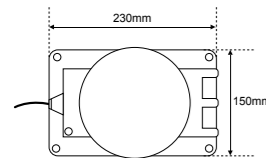

Swimming pool lights

Atecpool Vitrage 12 LED Underwater Light

Vitrage 12 LED Light, complete body construction in AISI 316 Stainless Steel, supplied with an ABS niche specially designed for your Pool & Spa. Waterproof IP68. Available in cool white, warm white, blue and RGB.

Specifications

- Made of Stainless Steel AISI 316
- Glass: Step tempered glass T=8mm
- Cable gland: IP68 PG11
- Driver: constant current output
- Single colour LED = 1 circuit output
  RGB 3 in 1 LED=3 circuit output
- Application environment: Temperature of water between 20°C - 40°C less than 1 meter depth.
- Power cable: HO7RN-F 2X1.0 mm L=3m (for single colour)HO7RN-F 4X0.75 mm L=3m (RGB)
- Mounting sleeve: PVC with IP68 cable & conduit gland

Photometric Data ATZ1811 CW - 6000K, 30°

Code	Description	Voltage	Power	Beam Angle	Lumen (lm)	Color Temp
ATZ1811 CW	Vitrage 12 LED Cool White	12V AC	12x3 W	30°	3300	Cool White 6000K
ATZ1811 WW	Vitrage 12 LED Warm White	12V AC	12x3 W	30°	2600	Warm White 3000K
ATZ1811 B	Vitrage 12 LED Blue	12V AC	12x3 W	30°	790	Single Blue
ATZ1811 RGB	Vitrage 12 LED Full RGB	24V DC	12x3 W	30°	1750	RGB 14 Modes

Atecpool Safety Step-down Transformers IP65

Special transformer encapsulated in cast resin material protected by a plastic cover-box. Available from 100W up to 600W with output voltage of 12VAC, variable voltage of 13/14/15/16VAC. Variable voltage transformers resist the voltage drop between the transformer and the connection box to suit a range of different lengths and sizes of cable. Wall mounting. Protection class: IP65 50/60 Hz.