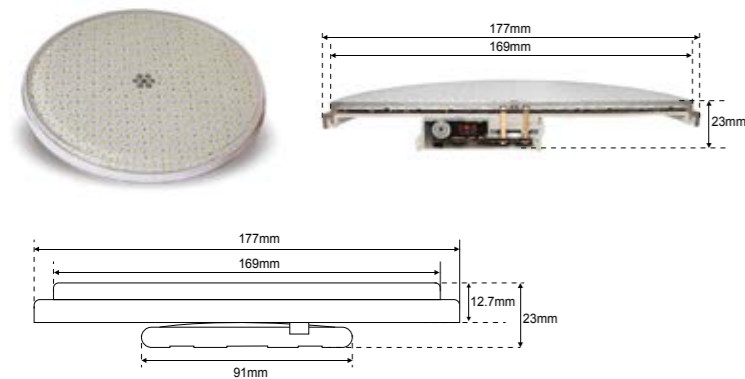

Spectra-Slim LED Panel Bulb - Specification

RGB Bulb RGB 16 modes
16 programs with synchronization capability
Power output in 3 models: 18W / 30W / 55W

Single Color Bulb Temperature 6500K / 2700K / Single Blue
Power output in 3 models: 21W / 33W / 60W
Standard input voltage: 12V AC / DC

Spectra-Slim LED Lighting S.S. 316 High Power Slim LED

Spectra-Slim S.S. 316 Lighting

Super bright Ultra Slim LED panel underwater lights for swimming pool and spa, frame made of stainless steel AISI 316 and ABS niche. Supplied with resin filled bulbs which are 100% acid-proof, alkali-proof and UV resistant. Low power consumption, high stability, IP68 waterproof. Models available in RGB, Cool White, Warm White and Blue colour. Supplied with 3mtr 2 Core 2x1.0 mm² cable for all models. RGB lights get synchronized using LED modulators/ remote control with colour sequence arranged in 16 programs. S.S. frame is compatible to any size niches using installation adaptor kit supplied along with the lights.