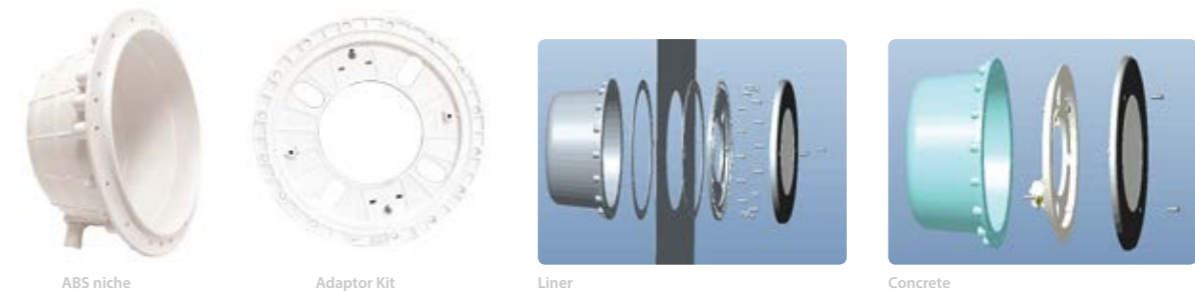

Atecpool Spectra-Slim LED Panel Bulb

Constant current driving, resin filled LED have consistent color and brightness. High stability and long life span.