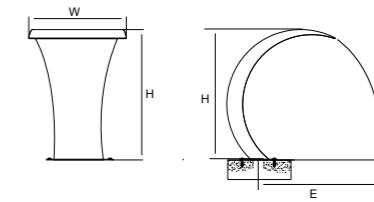

Water Curtain Bali

Code	Flow	Height	Width	Distance
AISI 316	(m³)	H (mm)	W (mm)	E (mm)
0124040	16	400	400	420
0125050	18	500	500	440
0126060	21	600	600	550
0126070	21	700	600	630
0126080	21	800	600	840
0126090	21	900	600	880
01260100	21	1000	600	910
01260120	21	1200	600	970
01260140	21	1400	600	1030

Cannon Jet Capri

Made of AISI 316 stainless steel with circular nozzle type mouth for maximum pressure, anchors required.