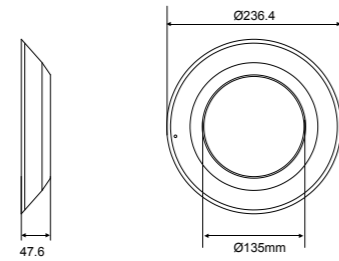

Swimming pool lights

Spectra Extra Flat LED S.S. 316 Lighting

LED underwater light for swimming pool and spa. Lamps fully filled with resin, completely waterproof, wall mounted, nicheless with S.S frame. Models available in RGB, Cool White, Warm White and Blue colour. RGB lights works with LED modulator with remote control system for synchronization.

Specifications

- Electrical Connection: 12V AC
- Complete with 2 core 2X1.0 mm² cable
- Construction: Moulded housing S.S. AISI 316
- Protection Class: IP68
- Lamp life: approx. 60,000 hrs
- Supplied with 4 mtr cable
- 16 programs with synchronization capability

Features

- Quality Resin filled lamps provides 100% waterproof assurance.
- Consumes 90% less energy than traditional lighting.
- High temperature protection guarantees the long life of LEDs.
- True PWM Technology is adopted.
- No niche, easy installation.
- Lights can be wired to any 12V/AC transformer.