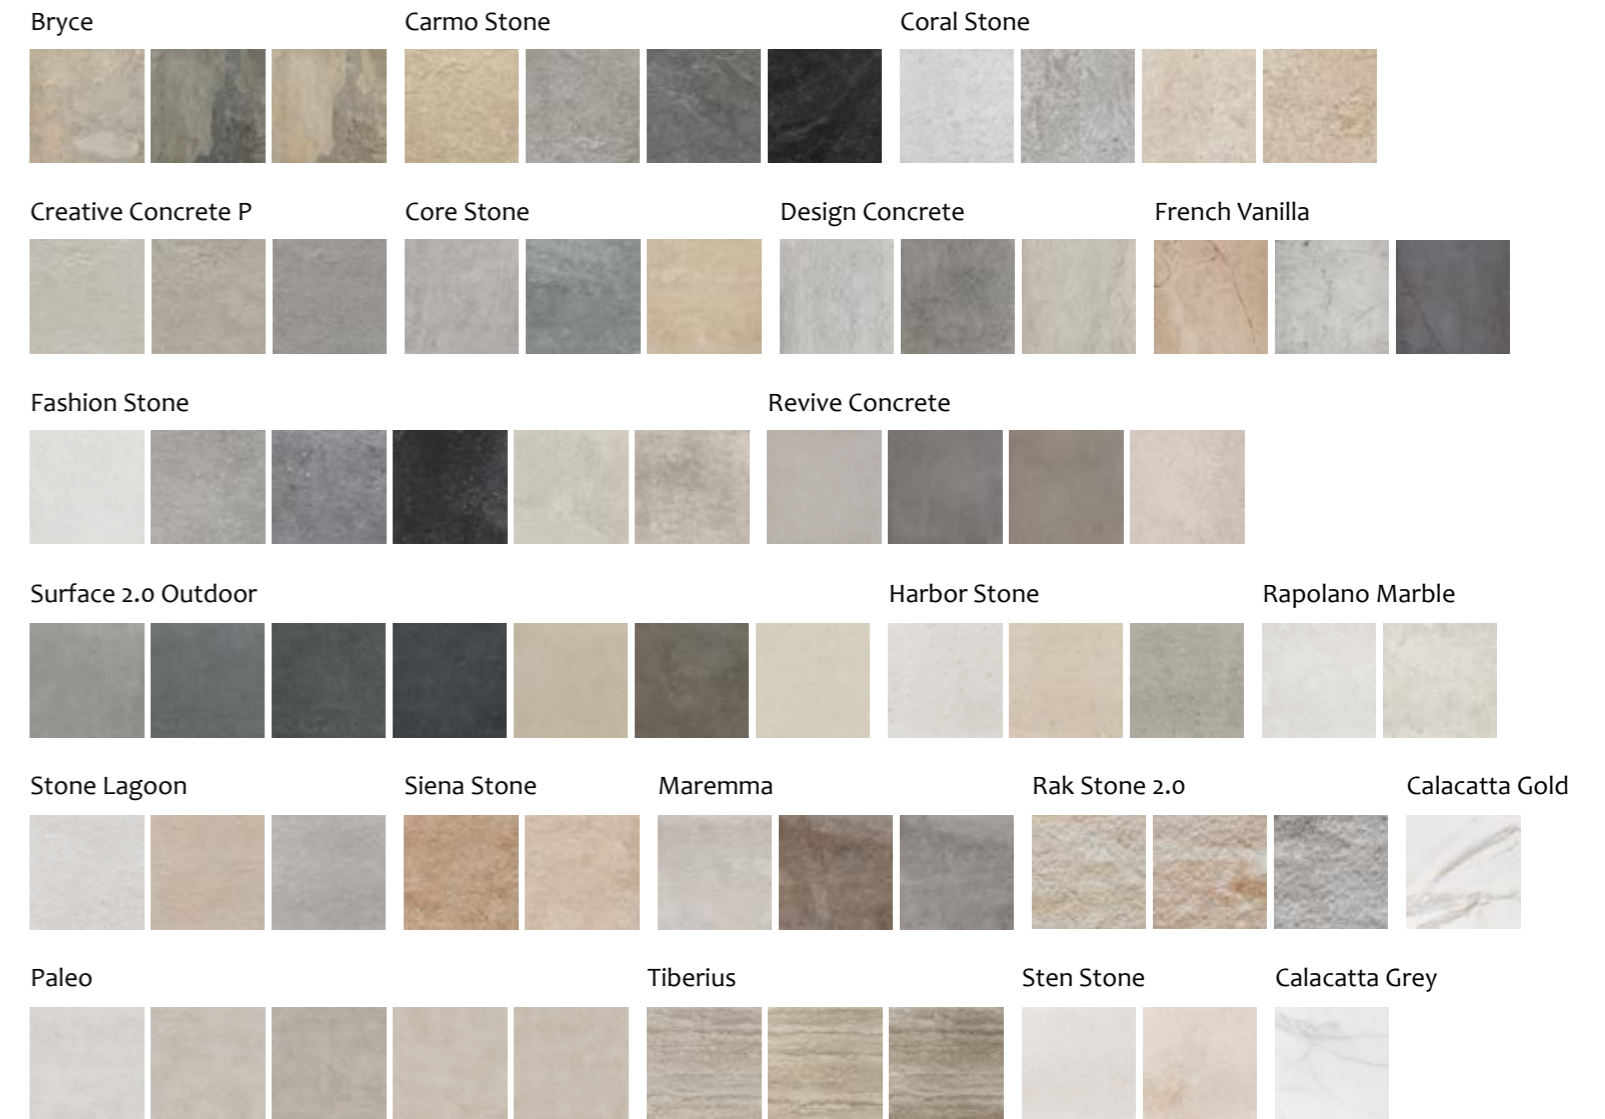

30x120x15 cm
11.81"x47.24"x5.90"

Wellness and swimming pools

Porcelain tiles product range

20MM THICKNESS

HIGH PERFORMANCE TECHNICAL PRODUCTS BAREFOOT + ANTISLIP (A+B+C)

PRODUCTS WITH R11 AND STANDARD THICKNESS