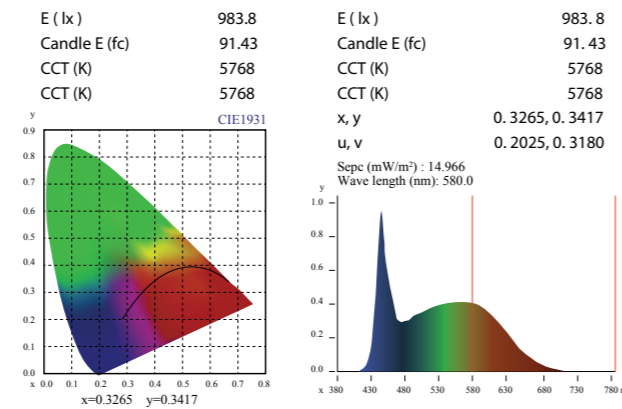

Photometrics - 20444 CW 7W 5700K LED / 12V AC

Code	Model	Power / Voltage	Lumen (lm)	Color Temperature
20444RGB	Lumina Mini Spa LED S.S RGB	6W / 12V	350	RGB 16 Mode
20444CW	Lumina Mini Spa LED S.S Cool White	7W / 12V	600	6500K
20444WW	Lumina Mini Spa LED S.S Warm White	7W / 12V	560	2700K
20444B	Lumina Mini Spa LED S.S Blue	7W / 12V	165	Single Blue

Atecpool Vitrage 3 LED Underwater Light

Vitrage 3 LED Light, complete body construction in AISI 316 Stainless Steel supplied with an ABS niche specially designed for your Pool & Spa. Waterproof IP68. Available in cool white, warm white, blue and RGB.

Specifications

- Made of Stainless Steel AISI 316
- Glass: Step tempered glass T=8mm
- Cable gland: IP68 PG11
- Driver: constant current output
- Single colour LED = 1 circuit output: RGB 3 in 1 LED=3 circuit output
- Application environment: Temperature of water between 20°C - 40°C less than 1 meter depth
- Power cable: H07RN-F 2X10 mm L=3m (for single colour)H07RN-F 4X0.75 mm L=3m (RGB)
- Mounting sleeve: PVC with IP68 cable & conduit gland