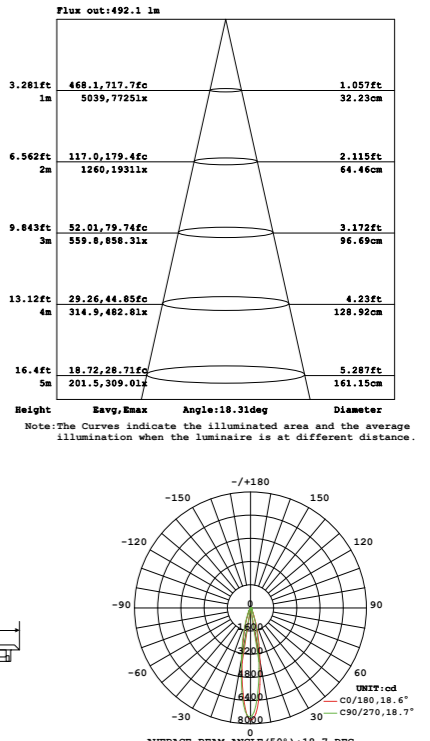

ATZ1202 CW

Photometric Data ATZ1202 CW - 6000K, 30°

Code	Description	Voltage	Power	Beam Angle	Lumen (lm)	Color Temp
ATZ1202 CW	Vitrage 9 LED Cool White	12V AC	9x3 W	30°	2160	Cool White 6000K
ATZ1202 WW	Vitrage 9 LED Warm White	12V AC	9x3 W	30°	1880	Warm White 3000K
ATZ1202 B	Vitrage 9 LED Blue	12V AC	9x3 W	30°	660	Single Blue
ATZ1202 RGB	Vitrage 9 LED Full RGB	24V DC	9x3 W	30°	1450	RGB 14 Modes