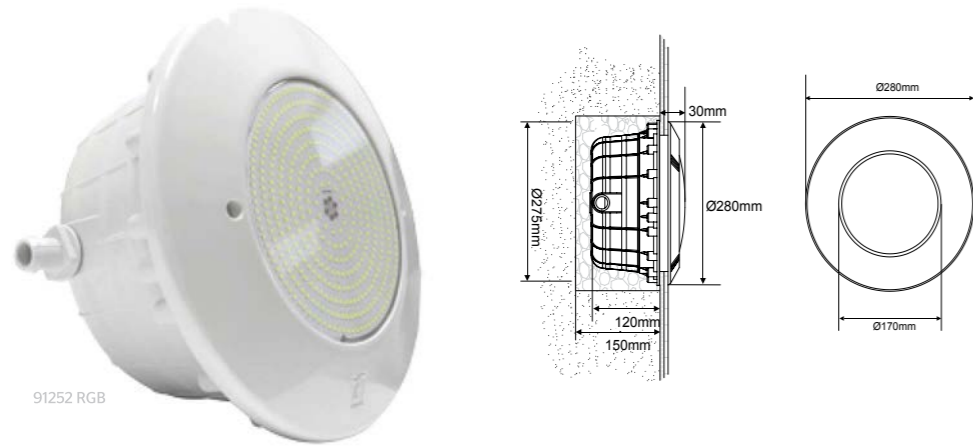

Swimming pool lights

Spectra-Slim LED Lighting ABS High Power Slim LED

Spectra-Slim LED Panel ABS Lighting

Super bright Ultra Slim LED panel underwater lights for swimming pool and spa. Made of ABS with resin filled bulbs which are 100% acid-proof, alkali-proof and UV resistant. Low power consumption, high stability, IP68 waterproof. Models available in RGB, Cool White, Warm White and Blue colour. Supplied with 3mtr 2 Core 2x1.0 mm² cable for all models. RGB lights get synchronized using Atecpool LED modulators / remote control with colour sequence arranged in 16 programs. ABS frame is compatible to any size niches using installation adaptor kit supplied along with the lights.

Concrete, Liner and Pre-fabricated pools - Easy installation

Spectra-Slim LED panel ABS lighting can be used for concrete, liner and pre-fabricated pools. Thanks to the installation adaptor kit supplied along with the lights make it possible to install in concrete, liner or pre-fabricated pools.