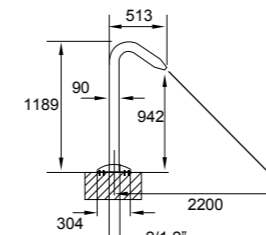

Swimming pool showers

Waterfall Collection

Waterfall collection is an elegant addition to your new or remodel pool or spa. With our Waterfall Collection you could add a peaceful atmosphere to your pool or a bold looking water feature that brings thrill & uniqueness to your project.

Classic Waterfall

Specifications

- Construction in Heavy-duty PVC.
- Selected Lip sizes can be radius curve cut.
- Available in Clear, Gray & Tan color options on request.
- Both Rear & Bottom inlet options available.
- Various size options, up to 5 ft. length