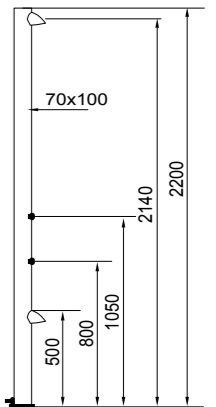

Oval Shower

With Feetwisher

Specifications

- Stainless steel tube AISI 304L Ø84 mm
- Shower taps: chrome-plated automatic valve w/ trims
- Feetwisher: Taps chrome-plated automatic valve with trim

Code	Type	Weight	Volume
		(kg)	(m³)
00126045	Automatic	12	0.083