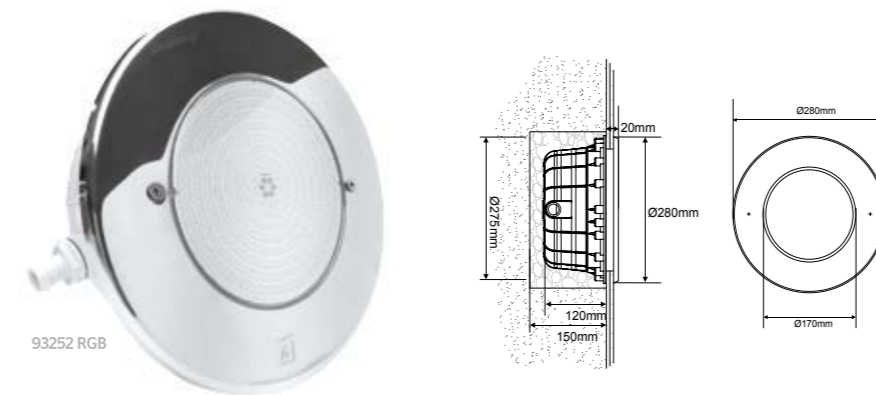

Concrete, Liner and Pre-fabricated pools - Easy installation

Atecpool Spectra-Slim LED panel S.S. 316 lighting can be used for concrete, liner and pre-fabricated pools. Thanks to the installation adaptor kit supplied along with the lights make it possible to install in concrete, liner or pre-fabricated pools.