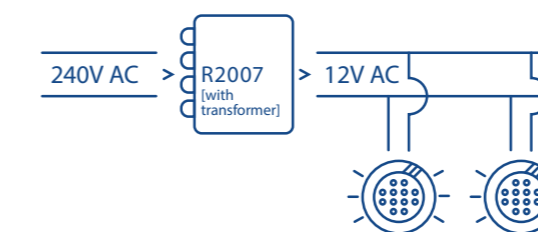

RKP001

Specifications

- 4 Core Connection / DC Voltage
- Long remote control distance upto 40 meters
- Wifi remote control on special request
- The entire Vitrage and Ladder LED RGB lighting can be controlled by single remote control
- RGB LED Modulator up to 20 LED lights 4 cable selection
- Output voltage 12/24V DC for RGB 4 cable selection
- LED Modulator for Starry LED with 5V DC output
- Number of lights can be enhanced on prior request at additional cost

Code	Description	Voltage
RKP001	Atecpool LED Modulator 4 core	12/24V DC
RKP005	Atecpool LED Modulator Starry	5V DC