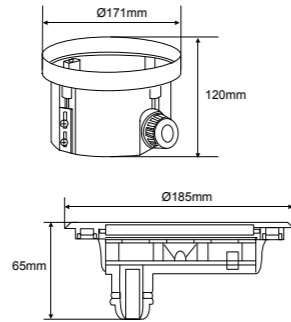

Swimming pool lights

Atecpool Vitrage 12 LED Underwater Light

Vitrage 12 LED Light, complete body construction in AISI 316 Stainless Steel, supplied with an ABS niche specially designed for your Pool & Spa. Waterproof IP68. Available in cool white, warm white, blue and RGB.

Specifications

- Made of Stainless Steel AISI 316
- Glass: Step tempered glass T=8mm
- Cable gland: IP68 PG11
- Driver: constant current output
- Single colour LED = 1 circuit output
  RGB 3 in 1 LED=3 circuit output
- Application environment: Temperature of water between 20°C - 40°C less than 1 meter depth.
- Power cable: HO7RN-F 2X1.0 mm L=3m (for single colour)HO7RN-F 4X0.75 mm L=3m (RGB)
- Mounting sleeve: PVC with IP68 cable & conduit gland

Photometric Data ATZ1811 CW - 6000K, 30°

Code	Description	Voltage	Power	Beam Angle	Lumen (lm)	Color Temp
ATZ1811 CW	Vitrage 12 LED Cool White	12V AC	12x3 W	30°	3300	Cool White 6000K
ATZ1811 WW	Vitrage 12 LED Warm White	12V AC	12x3 W	30°	2600	Warm White 3000K
ATZ1811 B	Vitrage 12 LED Blue	12V AC	12x3 W	30°	790	Single Blue
ATZ1811 RGB	Vitrage 12 LED Full RGB	24V DC	12x3 W	30°	1750	RGB 14 Modes

Atecpool Safety Step-down Transformers IP65

Special transformer encapsulated in cast resin material protected by a plastic cover-box. Available from 100W up to 600W with output voltage of 12VAC, variable voltage of 13/14/15/16VAC. Variable voltage transformers resist the voltage drop between the transformer and the connection box to suit a range of different lengths and sizes of cable. Wall mounting. Protection class: IP65 50/60 Hz.