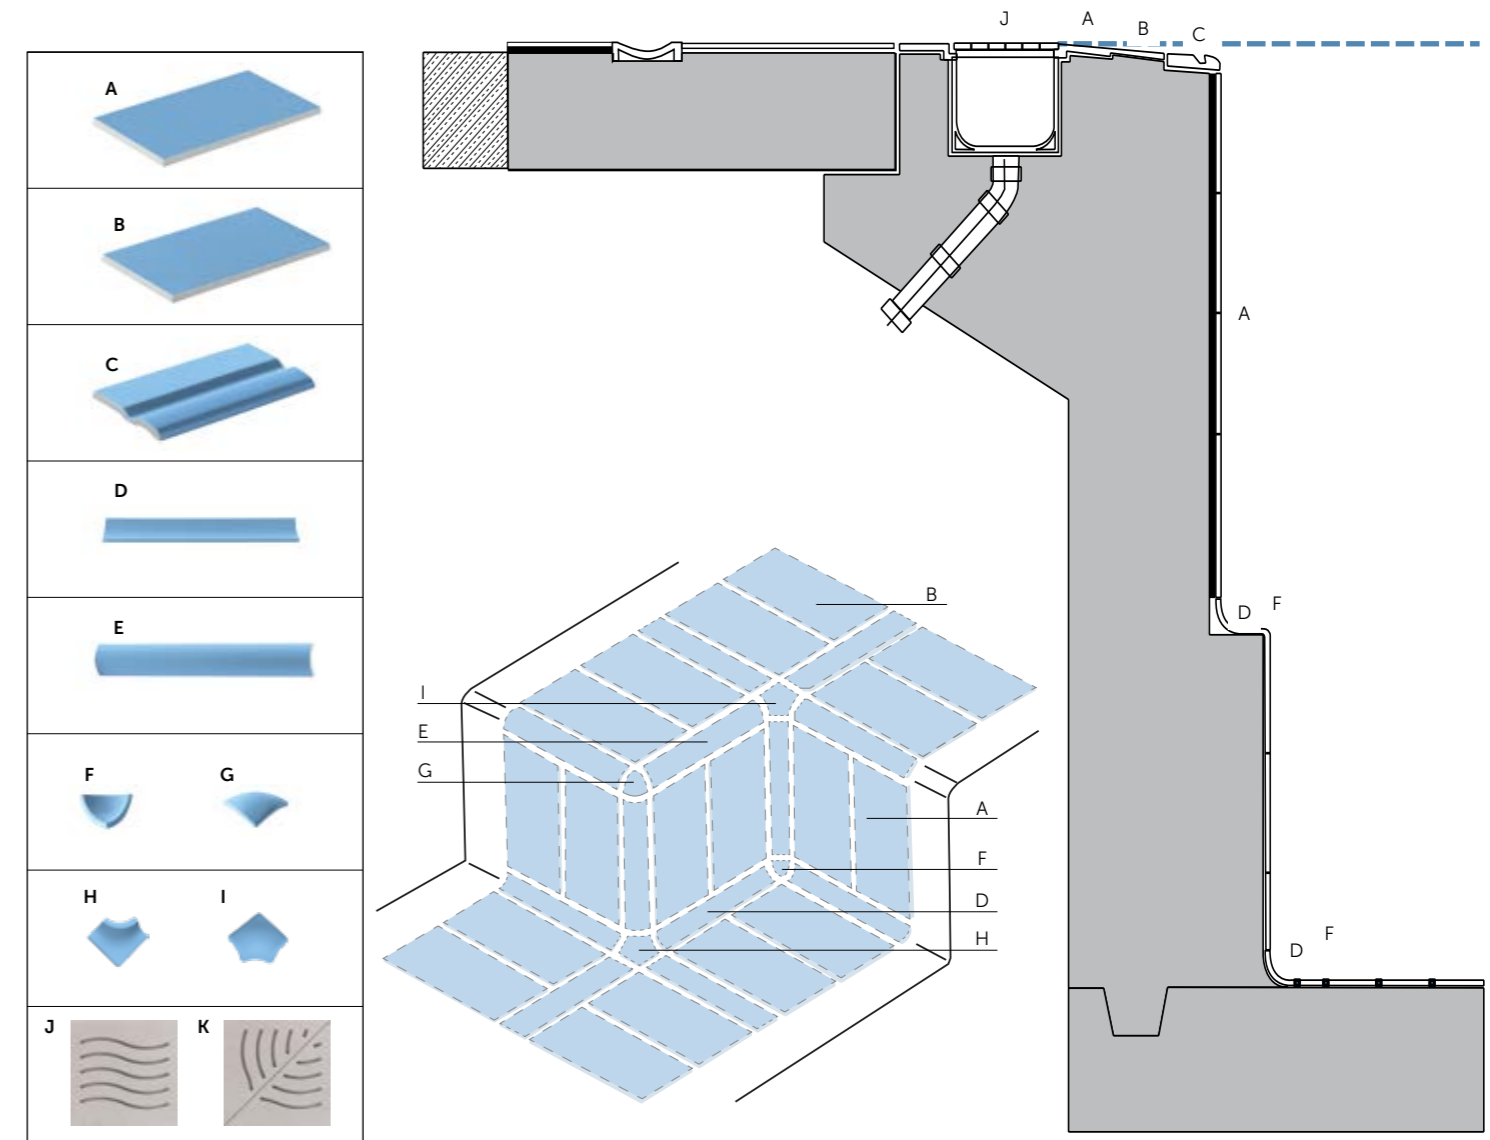

Swimming pool

Decor

 sky blue step matt / glossy	 navy blue step matt / glossy	 white step matt / glossy	 grey step matt / glossy	 beige step matt / glossy
 navy blue / sky blue step matt	 sp-sky a 11.7x24.5 cm / 4.60"x9.64"	 sp-sky b 11.7x24.5 cm / 4.60"x9.64"	 sp-wave 11.7x24.5 cm / 4.60"x9.64"	 chequered cut sky blue* 11.7x11.7 cm / 4.60"x4.60"
 angle bead external * 2.7x24.5 cm / 1.06"x9.64"	 angle bead internal * 2.7x24.5 cm / 1.06"x9.64"	 corner external * 2.7x2.7 cm / 1.06" x1.06"	 corner internal * 2.7x2.7 cm / 1.06" x1.06"	 Elephant Foot external * 2.7x2.7 cm / 1.06" x1.06"
		 Elephant Foot internal * 2.7x2.7 cm / 1.06" x1.06"		

*Available colours matt

Mosaic

 beige mix-2 mosaic 5x5	 beige mix-3 mosaic 5x5	 blue mix-2 mosaic 5x5	 blue mix-3 mosaic 5x5	mosaic 5x5 31x31 cm 12.2"x12.2" matt / glossy
 beige mix-2 mosaic 2.5x2.5	 beige mix-3 mosaic 2.5x2.5	 blue mix-2 mosaic 2.5x2.5	 blue mix-3 mosaic 2.5x2.5	mosaic 2.5x2.5 29.7x29.7 cm 11.69"x11.69" matt / glossy