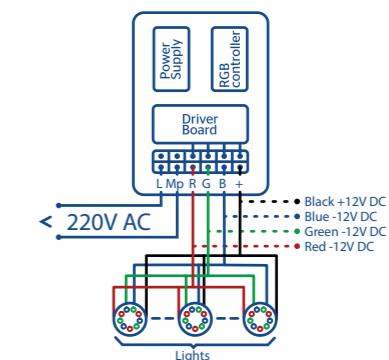

Swimming pool lights

Atecpool Vitrage 12 LED Underwater Light

Vitrage 12 LED Light, complete body construction in AISI 316 Stainless Steel, supplied with an ABS niche specially designed for your Pool & Spa. Waterproof IP68. Available in cool white, warm white, blue and RGB.

Specifications

- Made of Stainless Steel AISI 316
- Glass: Step tempered glass T=8mm
- Cable gland: IP68 PG11
- Driver: constant current output
- Single colour LED = 1 circuit output
  RGB 3 in 1 LED=3 circuit output
- Application environment: Temperature of water between 20°C - 40°C less than 1 meter depth.
- Power cable: HO7RN-F 2X1.0 mm L=3m (for single colour)HO7RN-F 4X0.75 mm L=3m (RGB)
- Mounting sleeve: PVC with IP68 cable & conduit gland

Photometric Data ATZ1811 CW - 6000K, 30°

Code	Description	Voltage	Power	Beam Angle	Lumen (lm)	Color Temp
ATZ1811 CW	Vitrage 12 LED Cool White	12V AC	12x3 W	30°	3300	Cool White 6000K
ATZ1811 WW	Vitrage 12 LED Warm White	12V AC	12x3 W	30°	2600	Warm White 3000K
ATZ1811 B	Vitrage 12 LED Blue	12V AC	12x3 W	30°	790	Single Blue
ATZ1811 RGB	Vitrage 12 LED Full RGB	24V DC	12x3 W	30°	1750	RGB 14 Modes

Atecpool Safety Step-down Transformers IP65

Special transformer encapsulated in cast resin material protected by a plastic cover-box. Available from 100W up to 600W with output voltage of 12VAC, variable voltage of 13/14/15/16VAC. Variable voltage transformers resist the voltage drop between the transformer and the connection box to suit a range of different lengths and sizes of cable. Wall mounting. Protection class: IP65 50/60 Hz.