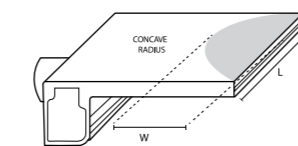

Radius Cut Compatible

Important: Waterfalls are to be used only with filtered water

Special stainless steel ornamental pool features designed and engineered with excellence and high precision. Made of AISI 316 stainless steel for massage and relaxation with best aesthetic looks. Available in mat or mirror polished finish. Selection of pump based on the low mentioned.

- Water curtain w/ width 400mm - connection size 1.5"
- Water curtain w/ width 600/500mm - connection size 2"