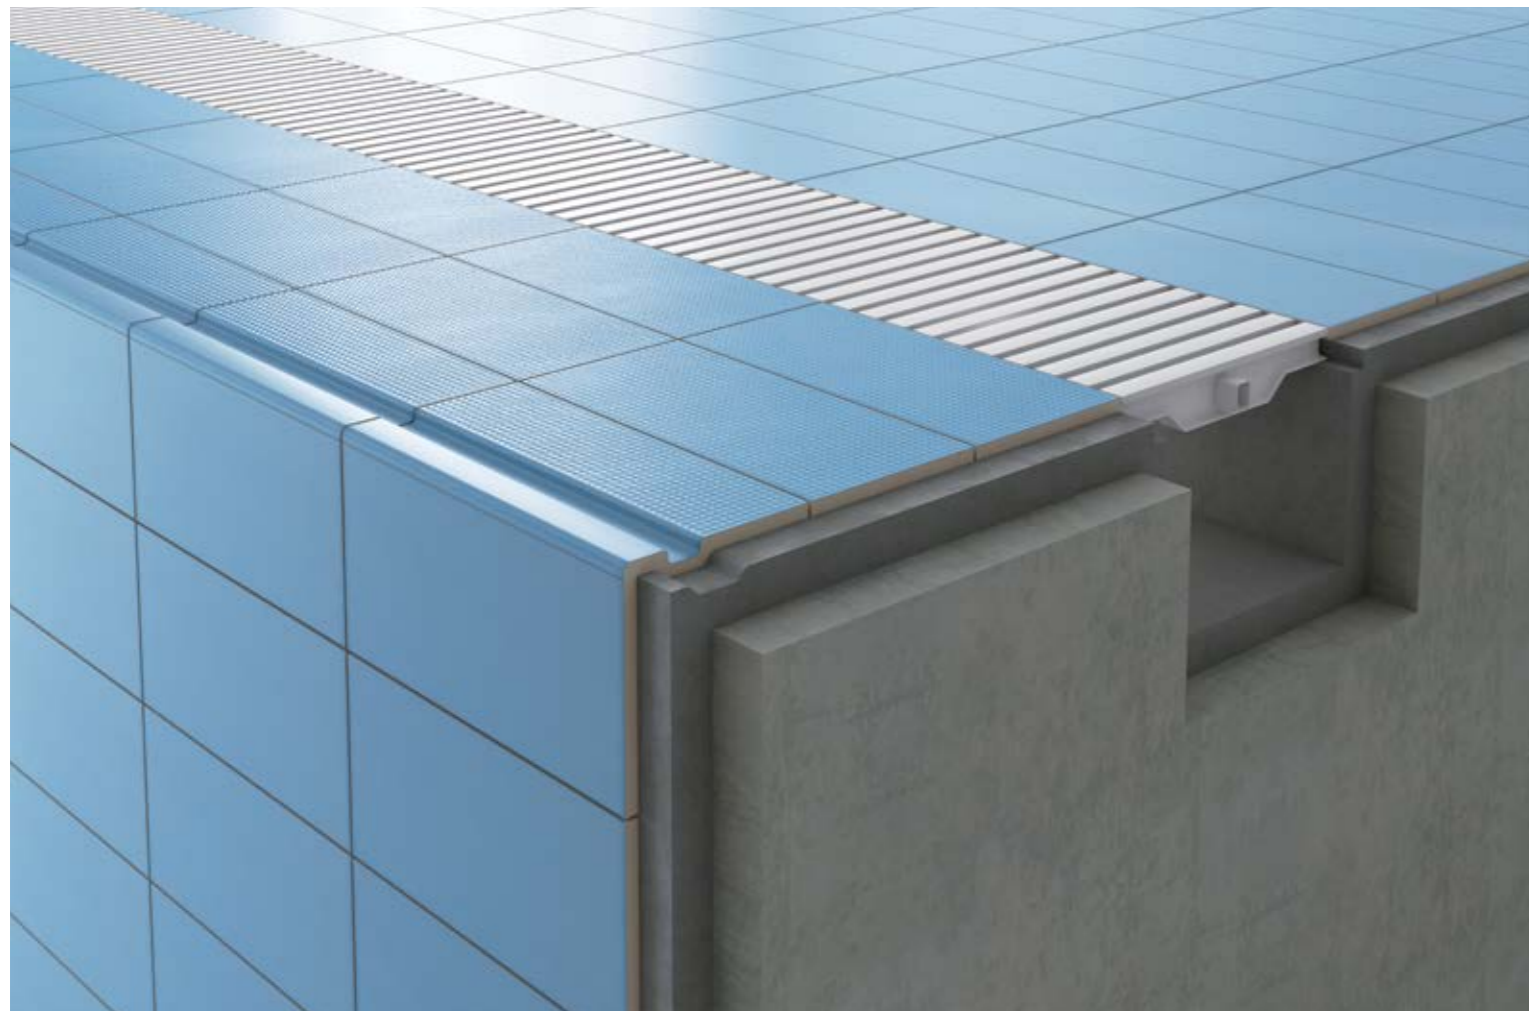

30x120x15 cm
11.81"x47.24"x5.90"

Wellness and swimming pools

Porcelain tiles product range

20MM THICKNESS

HIGH PERFORMANCE TECHNICAL PRODUCTS BAREFOOT + ANTISLIP (A+B+C)

PRODUCTS WITH R11 AND STANDARD THICKNESS