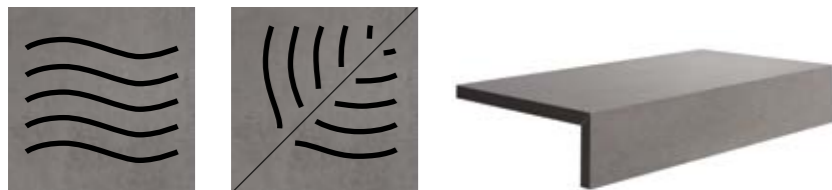

Special Pieces

revive concrete special piece * revive concrete special piece left and right cut * revive concrete L shape *

SIZES

60x60 cm
23.62"x23.62"

mosaic
30x30 cm
11.81"x11.81"

special pieces
24.5x24.5 cm
9.64"x9.64"