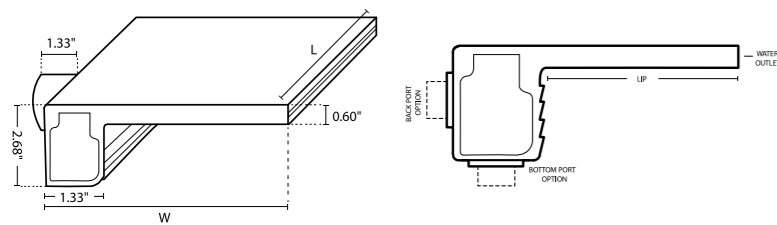

Swimming pool showers

Waterfall Collection

Waterfall collection is an elegant addition to your new or remodel pool or spa. With our Waterfall Collection you could add a peaceful atmosphere to your pool or a bold looking water feature that brings thrill & uniqueness to your project.

Classic Waterfall

Specifications

- Construction in Heavy-duty PVC.
- Selected Lip sizes can be radius curve cut.
- Available in Clear, Gray & Tan color options on request.
- Both Rear & Bottom inlet options available.
- Various size options, up to 5 ft. length

Colour	Description	Result at 1 Meter Height	Width	Length
Rear Inlet	Bottom Inlet	GPM / Projection	(W)	(L)
4600-1201	4601-1201	12 waterfall with 1" lip	3.15	
4600-1206	4601-1206	12" waterfall with 6" lip	8.07	12.36
4600-1209	4601-1209	12" waterfall with 9" lip	11.07	
4600-1212	4601-1212	12" waterfall with 12" lip	14.07	
4600-1801	4601-1801	18" waterfall with 1" lip	3.15	
4600-1806	4601-1806	18" waterfall with 6" lip	8.07	18.23
4600-1809	4601-1809	18" waterfall with 9" lip	11.07	
4600-1812	4601-1812	18" waterfall with 12" lip	14.07	
4600-2401	4601-2401	24" waterfall with 1" lip	3.15	
4600-2406	4601-2406	24" waterfall with 6" lip	8.07	24.13
4600-2409	4601-2409	24" waterfall with 9" lip	11.07	
4600-2412	4601-2412	24" waterfall with 12" lip	14.07	
4600-3601	4601-3601	36" waterfall with 1" lip	3.15	
4600-3606	4601-3606	36" waterfall with 6" lip	8.07	35.67
4600-3609	4601-3609	36" waterfall with 9" lip	11.07	
4600-3612	4601-3612	36" waterfall with 12" lip	14.07	
4600-4801	4601-4801	48" waterfall with 1" lip	3.15	
4600-4806	4601-4806	48" waterfall with 6" lip	8.07	47.36
4600-4809	4601-4809	48" waterfall with 9" lip	11.07	
4600-4812	4601-4812	48" waterfall with 12" lip	14.07	
4600-6001	-	60" waterfall with 1" lip	3.15	
4600-6006	-	60" waterfall with 6" lip	8.07	59.88
4600-6009	-	60" waterfall with 9" lip	11.07	
4600-6012	-	60" waterfall with 12" lip	14.07	

Important: Waterfalls are to be used only with filtered water

Special stainless steel ornamental pool features designed and engineered with excellence and high precision. Made of AISI 316 stainless steel for massage and relaxation with best aesthetic looks. Available in mat or mirror polished finish. Selection of pump based on the low mentioned.

- Water curtain w/ width 400mm - connection size 1.5"
- Water curtain w/ width 600/500mm - connection size 2"