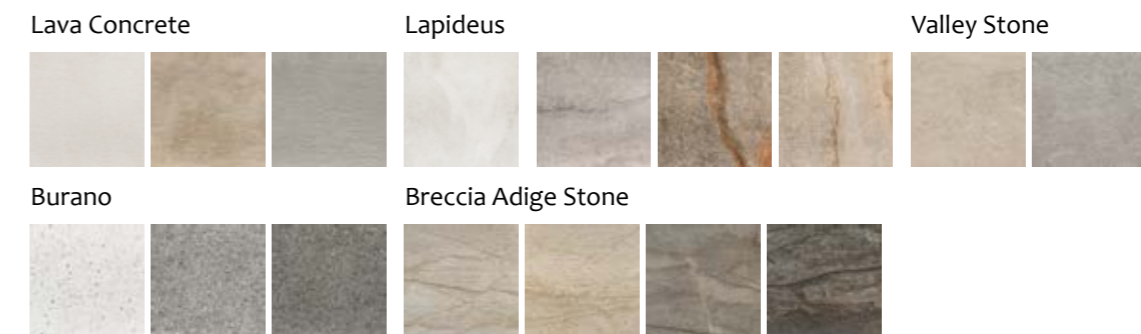

30x120x15 cm
11.81"x47.24"x5.90"

Wellness and swimming pools

Porcelain tiles product range

20MM THICKNESS

HIGH PERFORMANCE TECHNICAL PRODUCTS BAREFOOT + ANTISLIP (A+B+C)

PRODUCTS WITH R11 AND STANDARD THICKNESS