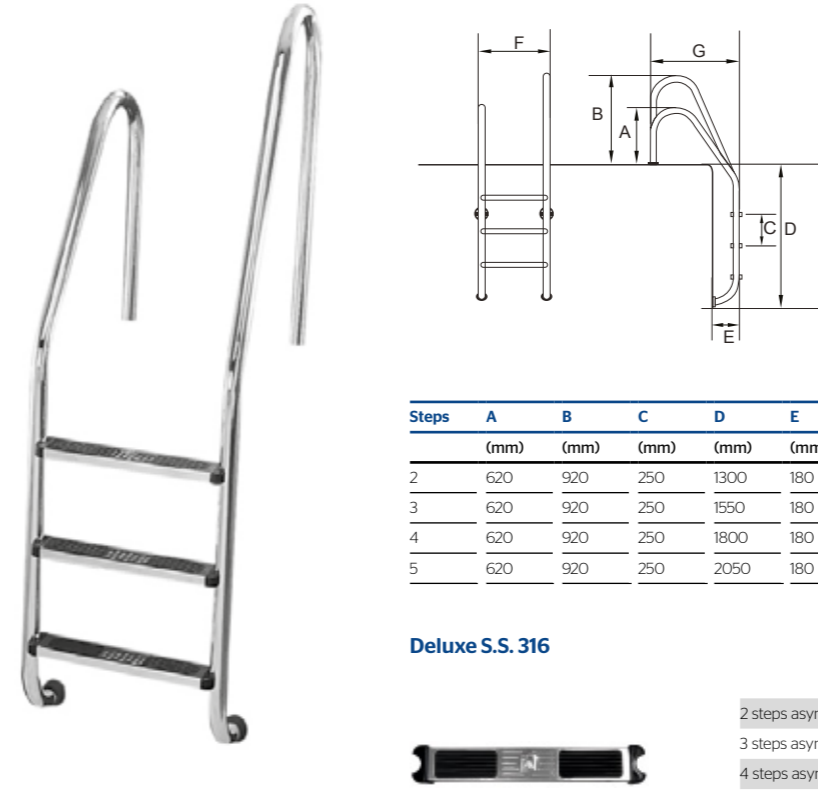

Standard Asymmetrical Ladder

Atecpool standard asymmetrical ladders made of AISI 316 are designed for safety against slipping from any asymmetrical pool surface or slopes. Steps in Stainless steel with anti-slip security. Complete with anchors and earthing accessories.