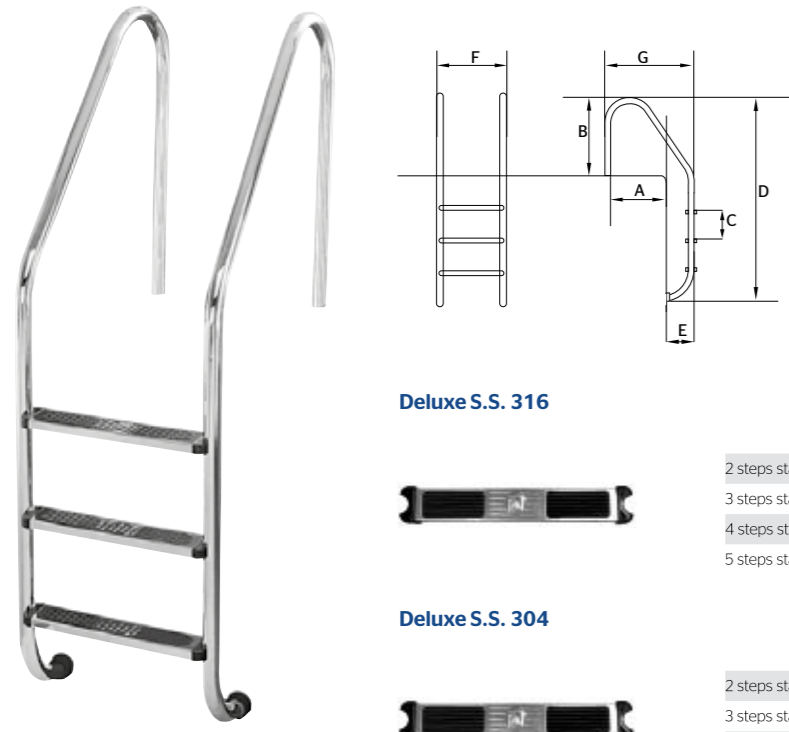

Swimming pool accessories

From
Atecpool
(Not supplied by RAK Ceramics)

Swimming pool ladders

Standard Ladder

Ladders for residential and commercial swimming pools, made of polished stainless steel AISI 316 or AISI 304. Steps in Stainless Steel with anti-slip security. Complete with anchors and earthing accessories.