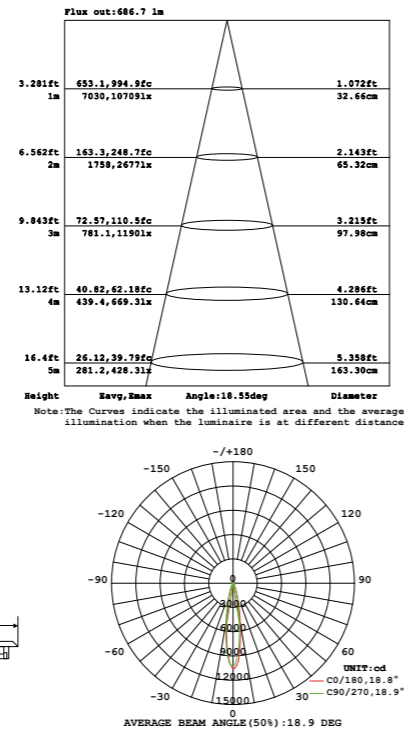

ATZ1811 CW

Photometric Data ATZ1811 CW - 6000K, 30°

Code	Description	Voltage	Power	Beam Angle	Lumen (lm)	Color Temp
ATZ1811 CW	Vitrage 12 LED Cool White	12V AC	12x3 W	30°	3300	Cool White 6000K
ATZ1811 WW	Vitrage 12 LED Warm White	12V AC	12x3 W	30°	2600	Warm White 3000K
ATZ1811 B	Vitrage 12 LED Blue	12V AC	12x3 W	30°	790	Single Blue
ATZ1811 RGB	Vitrage 12 LED Full RGB	24V DC	12x3 W	30°	1750	RGB 14 Modes