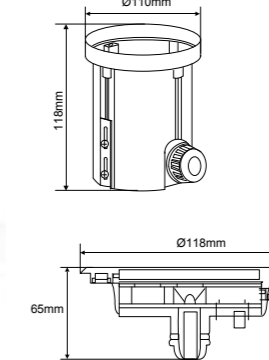

Swimming pool lights

Lumina Mini Spa LED Lighting Stainless Steel 316

Lumina Mini Spa LED Panel Lighting S.S. 316

Lumina Mini SPA lighting in stainless steel AISI 316 construction. Quick push-fit connections to solvent weld wall conduit Ø63 mm. Fully resin filled panel LED offering sixteen colour changing function in RGB mode. Light available in RGB, Cool White, Warm White and Blue colour options. RGB Lights are synchronized using LED Modulators with remote control system. Maximum power consumption of 7W and can be connected to a 12V/AC transformer.

Easy Colour Picker

International Safety Tested IEC EN 60598-2:18

Fast Return on Investment

Specifications

- Electrical Connection: 12V AC
- Complete with 2 core 2x10 mm² cable
- Material of construction: SS AISI 316
- Protection Class: IP68
- Lamp Life: Aprox. 60.000 hrs
- Supplied with 2 mtr cable
- 16 programs with synchronized capability

Features

- Consumes 90% less energy than traditional lighting.
- Eco-friendly, no radiation.
- Low power consumption, low heat dissipation.
- Light transmission rate up to 92%.
- PWM technology adopted
- No niche, solvent weld wall conduits Ø63 mm suitable for quick push-fit connections Lumina Mini S.S. Lights

Photometrics - 20444 CW 7W 5700K LED / 12V AC

Code	Model	Power / Voltage	Lumen (lm)	Color Temperature
20444RGB	Lumina Mini Spa LED S.S RGB	6W / 12V	350	RGB 16 Mode
20444CW	Lumina Mini Spa LED S.S Cool White	7W / 12V	600	6500K
20444WW	Lumina Mini Spa LED S.S Warm White	7W / 12V	560	2700K
20444B	Lumina Mini Spa LED S.S Blue	7W / 12V	165	Single Blue

Atecpool Vitrage 3 LED Underwater Light

Vitrage 3 LED Light, complete body construction in AISI 316 Stainless Steel supplied with an ABS niche specially designed for your Pool & Spa. Waterproof IP68. Available in cool white, warm white, blue and RGB.