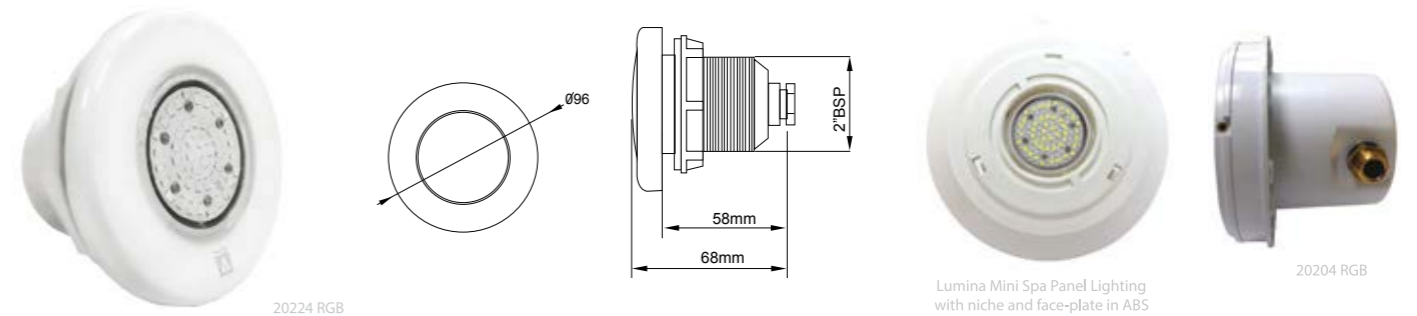

Lumina Mini Spa LED Panel Lighting - ABS

Code			Ø163mm	
Threaded Type	Niche Type	Model	Power / Voltage	Lumen (lm)
20224 RGB	20204 RGB	Lumina Mini LED ABS RGB	6W / 12V	350
20224 CW	20205 CW	Lumina Mini LED ABS Cool White	7W / 12V	600
20224 WW	20206 WW	Lumina Mini LED ABS Warm White	7W / 12V	560
20224 BLUE	20207 BLUE	Lumina Mini LED ABS Blue	7W / 12V	165