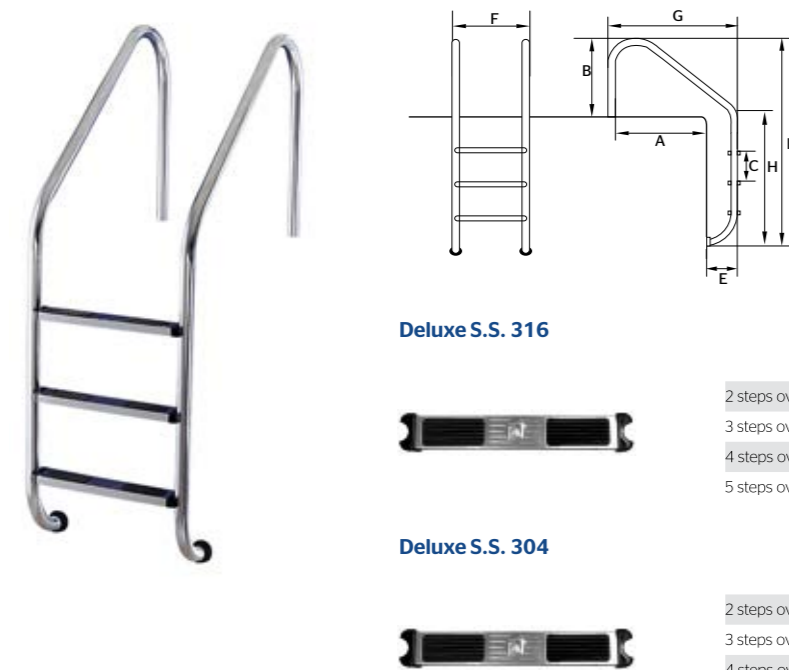

Overflow Ladder

Over low Ladder with 957mm extended fixing. Made of polished stainless steel AISI 304 or AISI 316. Handrails in polished Stainless steel (Ø42mm) tube. Steps in Stainless steel with anti-slip security. Complete with anchors and earthing accessories.

Steps	A	B	C	D	E	F	G	H
	(mm)	(mm)	(mm)	(mm)	(mm)	(mm)	(mm)	(mm)
2	757	610	250	1390	180	500	957	710
3	757	610	250	1640	180	500	957	960
4	757	610	250	1890	180	500	957	1210
5	757	610	250	2140	180	500	957	1460

	Code	Weight	Volume
	AISI 316	(kg)	m³
2 steps overflow	13003215-13	10.0	0.07
3 steps overflow	13003215-14	12.0	0.08
4 steps overflow	13003215-15	14.0	0.08
5 steps overflow	13003215-16	15.0	0.10

	Code	Weight	Volume
	AISI 304	(kg)	m³
2 steps overflow	13003215-9	10.0	0.07
3 steps overflow	13003215-10	12.0	0.08
4 steps overflow	13003215-11	14.0	0.08
5 steps overflow	13003215-12	15.0	0.10