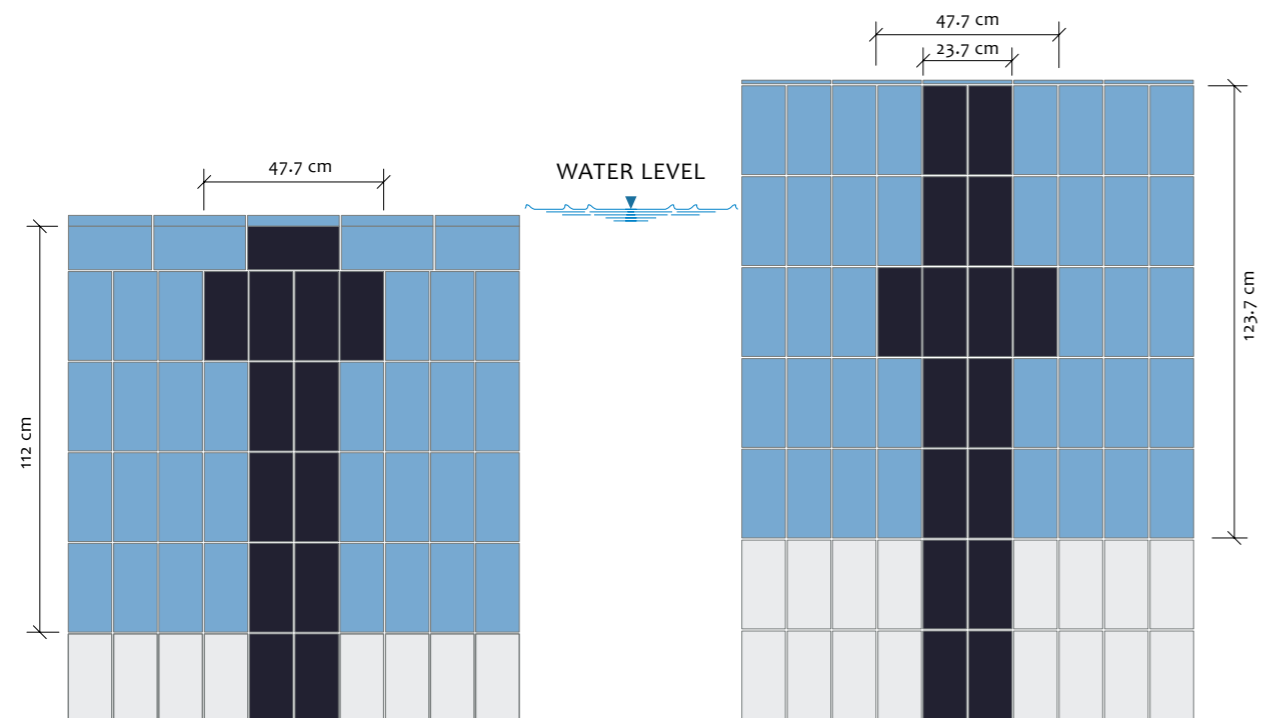

Swimming pool

GRESS WHITE BODY TILES

Matt / Glossy • Straight • Smooth / Light Structure

SIZES

11.7x24.5 cm
4.60"x9.64"

Swimming pool

Decor

 sky blue step matt / glossy	 navy blue step matt / glossy	 white step matt / glossy	 grey step matt / glossy	 beige step matt / glossy
 navy blue / sky blue step matt	 sp-sky a 11.7x24.5 cm / 4.60"x9.64"	 sp-sky b 11.7x24.5 cm / 4.60"x9.64"	 sp-wave 11.7x24.5 cm / 4.60"x9.64"	 chequered cut sky blue* 11.7x11.7 cm / 4.60"x4.60"
 angle bead external * 2.7x24.5 cm / 1.06"x9.64"	 angle bead internal * 2.7x24.5 cm / 1.06"x9.64"	 corner external * 2.7x2.7 cm / 1.06" x1.06"	 corner internal * 2.7x2.7 cm / 1.06" x1.06"	 Elephant Foot external * 2.7x2.7 cm / 1.06" x1.06"
		 Elephant Foot internal * 2.7x2.7 cm / 1.06" x1.06"		