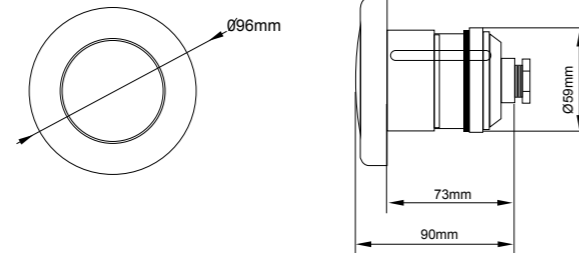

Swimming pool lights

Lumina Mini Spa LED Lighting Stainless Steel 316

Lumina Mini Spa LED Panel Lighting S.S. 316

Lumina Mini SPA lighting in stainless steel AISI 316 construction. Quick push-fit connections to solvent weld wall conduit Ø63 mm. Fully resin filled panel LED offering sixteen colour changing function in RGB mode. Light available in RGB, Cool White, Warm White and Blue colour options. RGB Lights are synchronized using LED Modulators with remote control system. Maximum power consumption of 7W and can be connected to a 12V/AC transformer.

Easy Colour Picker

International Safety Tested IEC EN 60598-2:18

Fast Return on Investment

Specifications

- Electrical Connection: 12V AC
- Complete with 2 core 2x10 mm² cable
- Material of construction: SS AISI 316
- Protection Class: IP68
- Lamp Life: Aprox. 60.000 hrs
- Supplied with 2 mtr cable
- 16 programs with synchronized capability

Features

- Consumes 90% less energy than traditional lighting.
- Eco-friendly, no radiation.
- Low power consumption, low heat dissipation.
- Light transmission rate up to 92%.
- PWM technology adopted
- No niche, solvent weld wall conduits Ø63 mm suitable for quick push-fit connections Lumina Mini S.S. Lights