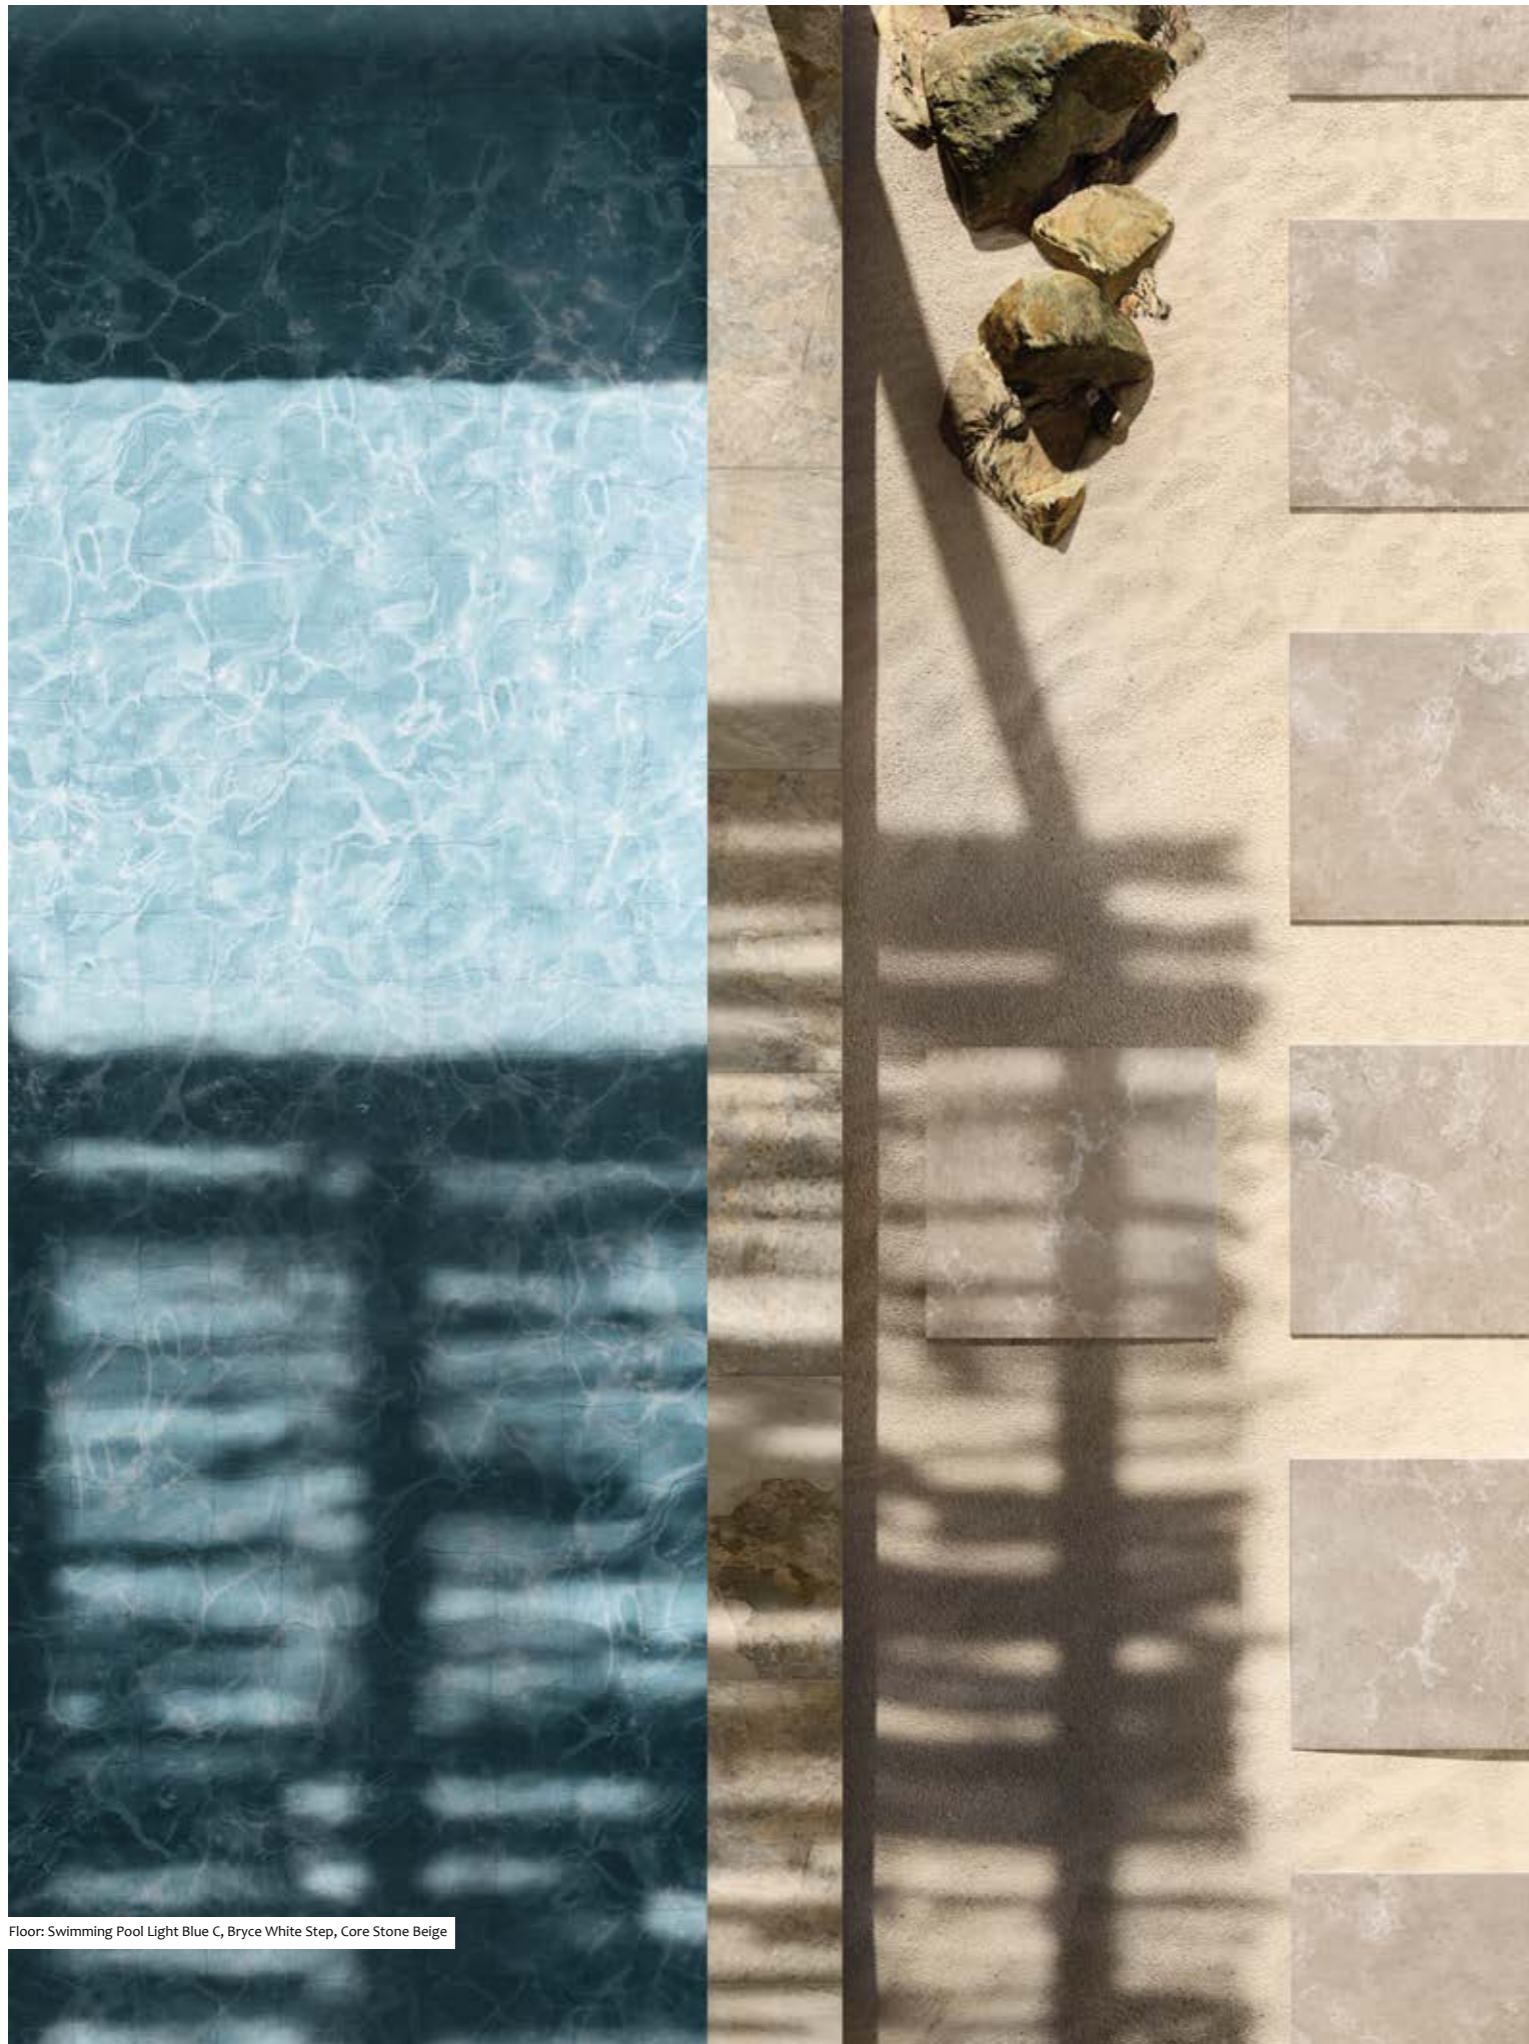

Floor: Swimming Pool Light Blue, Lava Concrete beige

Floor: Swimming Pool Light Blue, Coral Stone Ivory

Floor: Swimming Pool Light Blue C, Bryce White Step, Core Stone Beige

Floor: Swimming Pool Light Blue C, Bryce White Step, Core Stone Beige