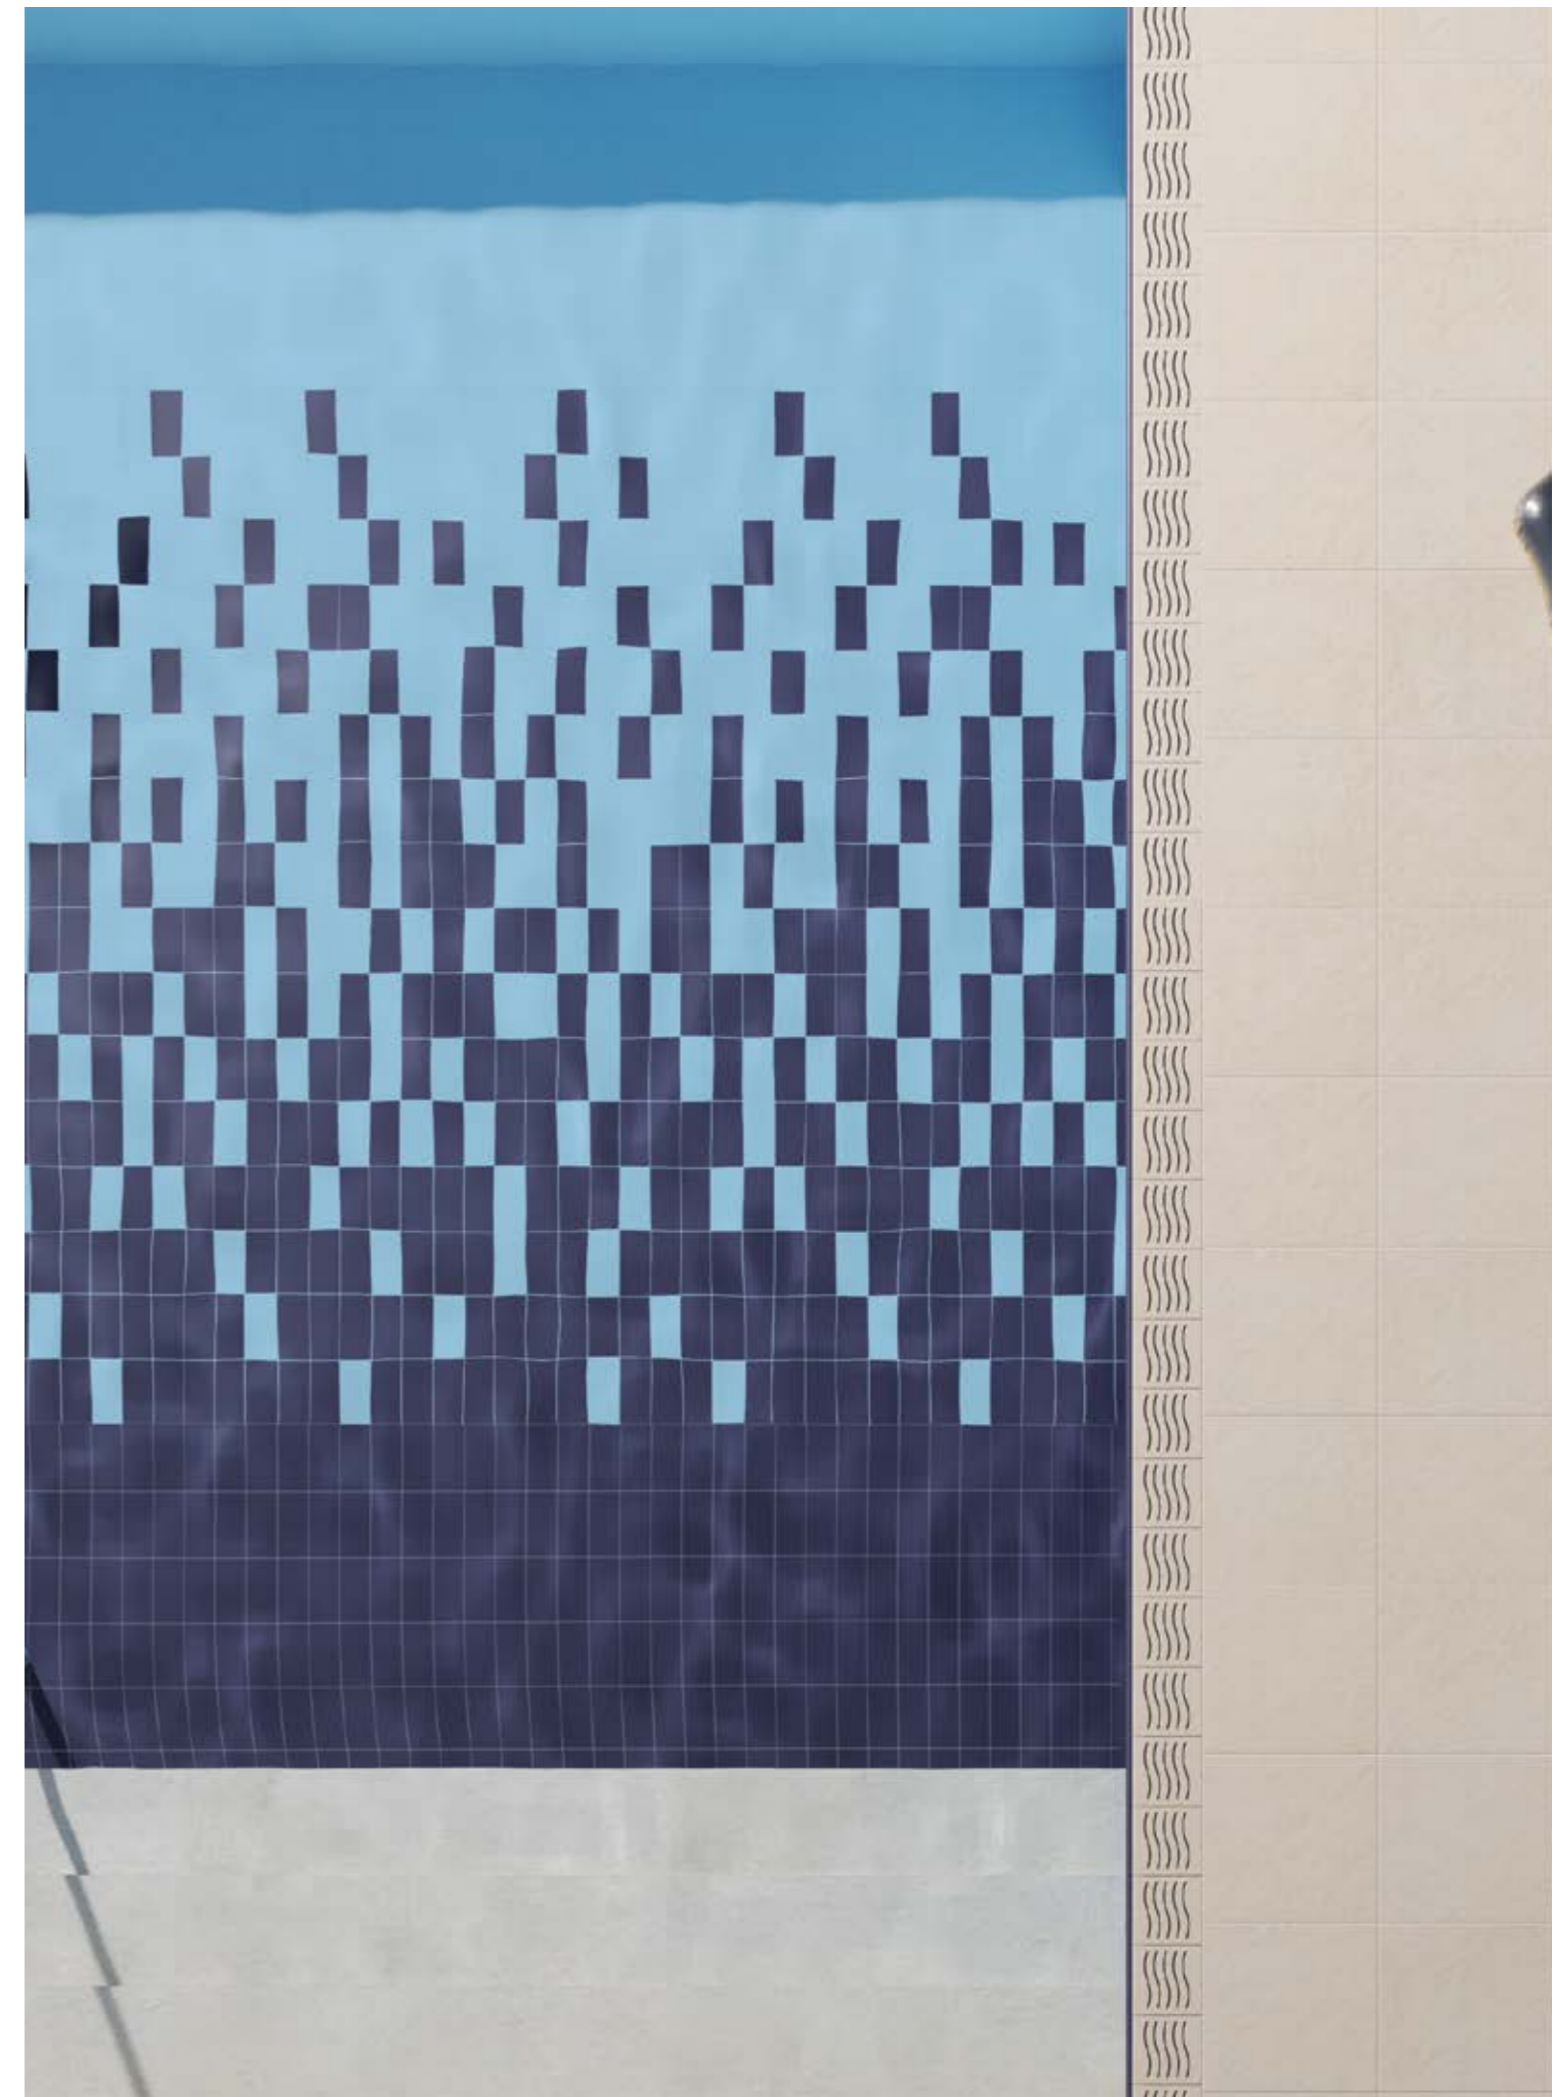

Swimming pool

GRESS WHITE BODY TILES

Matt / Glossy • Straight • Smooth / Light Structure

SIZES

11.7x24.5 cm
4.60"x9.64"

Swimming pool

Decor

 sky blue step matt / glossy	 navy blue step matt / glossy	 white step matt / glossy	 grey step matt / glossy	 beige step matt / glossy
 navy blue / sky blue step matt	 sp-sky a 11.7x24.5 cm / 4.60"x9.64"	 sp-sky b 11.7x24.5 cm / 4.60"x9.64"	 sp-wave 11.7x24.5 cm / 4.60"x9.64"	 chequered cut sky blue* 11.7x11.7 cm / 4.60"x4.60"
 angle bead external * 2.7x24.5 cm / 1.06"x9.64"	 angle bead internal * 2.7x24.5 cm / 1.06"x9.64"	 corner external * 2.7x2.7 cm / 1.06" x1.06"	 corner internal * 2.7x2.7 cm / 1.06" x1.06"	 Elephant Foot external * 2.7x2.7 cm / 1.06" x1.06"
		 Elephant Foot internal * 2.7x2.7 cm / 1.06" x1.06"		