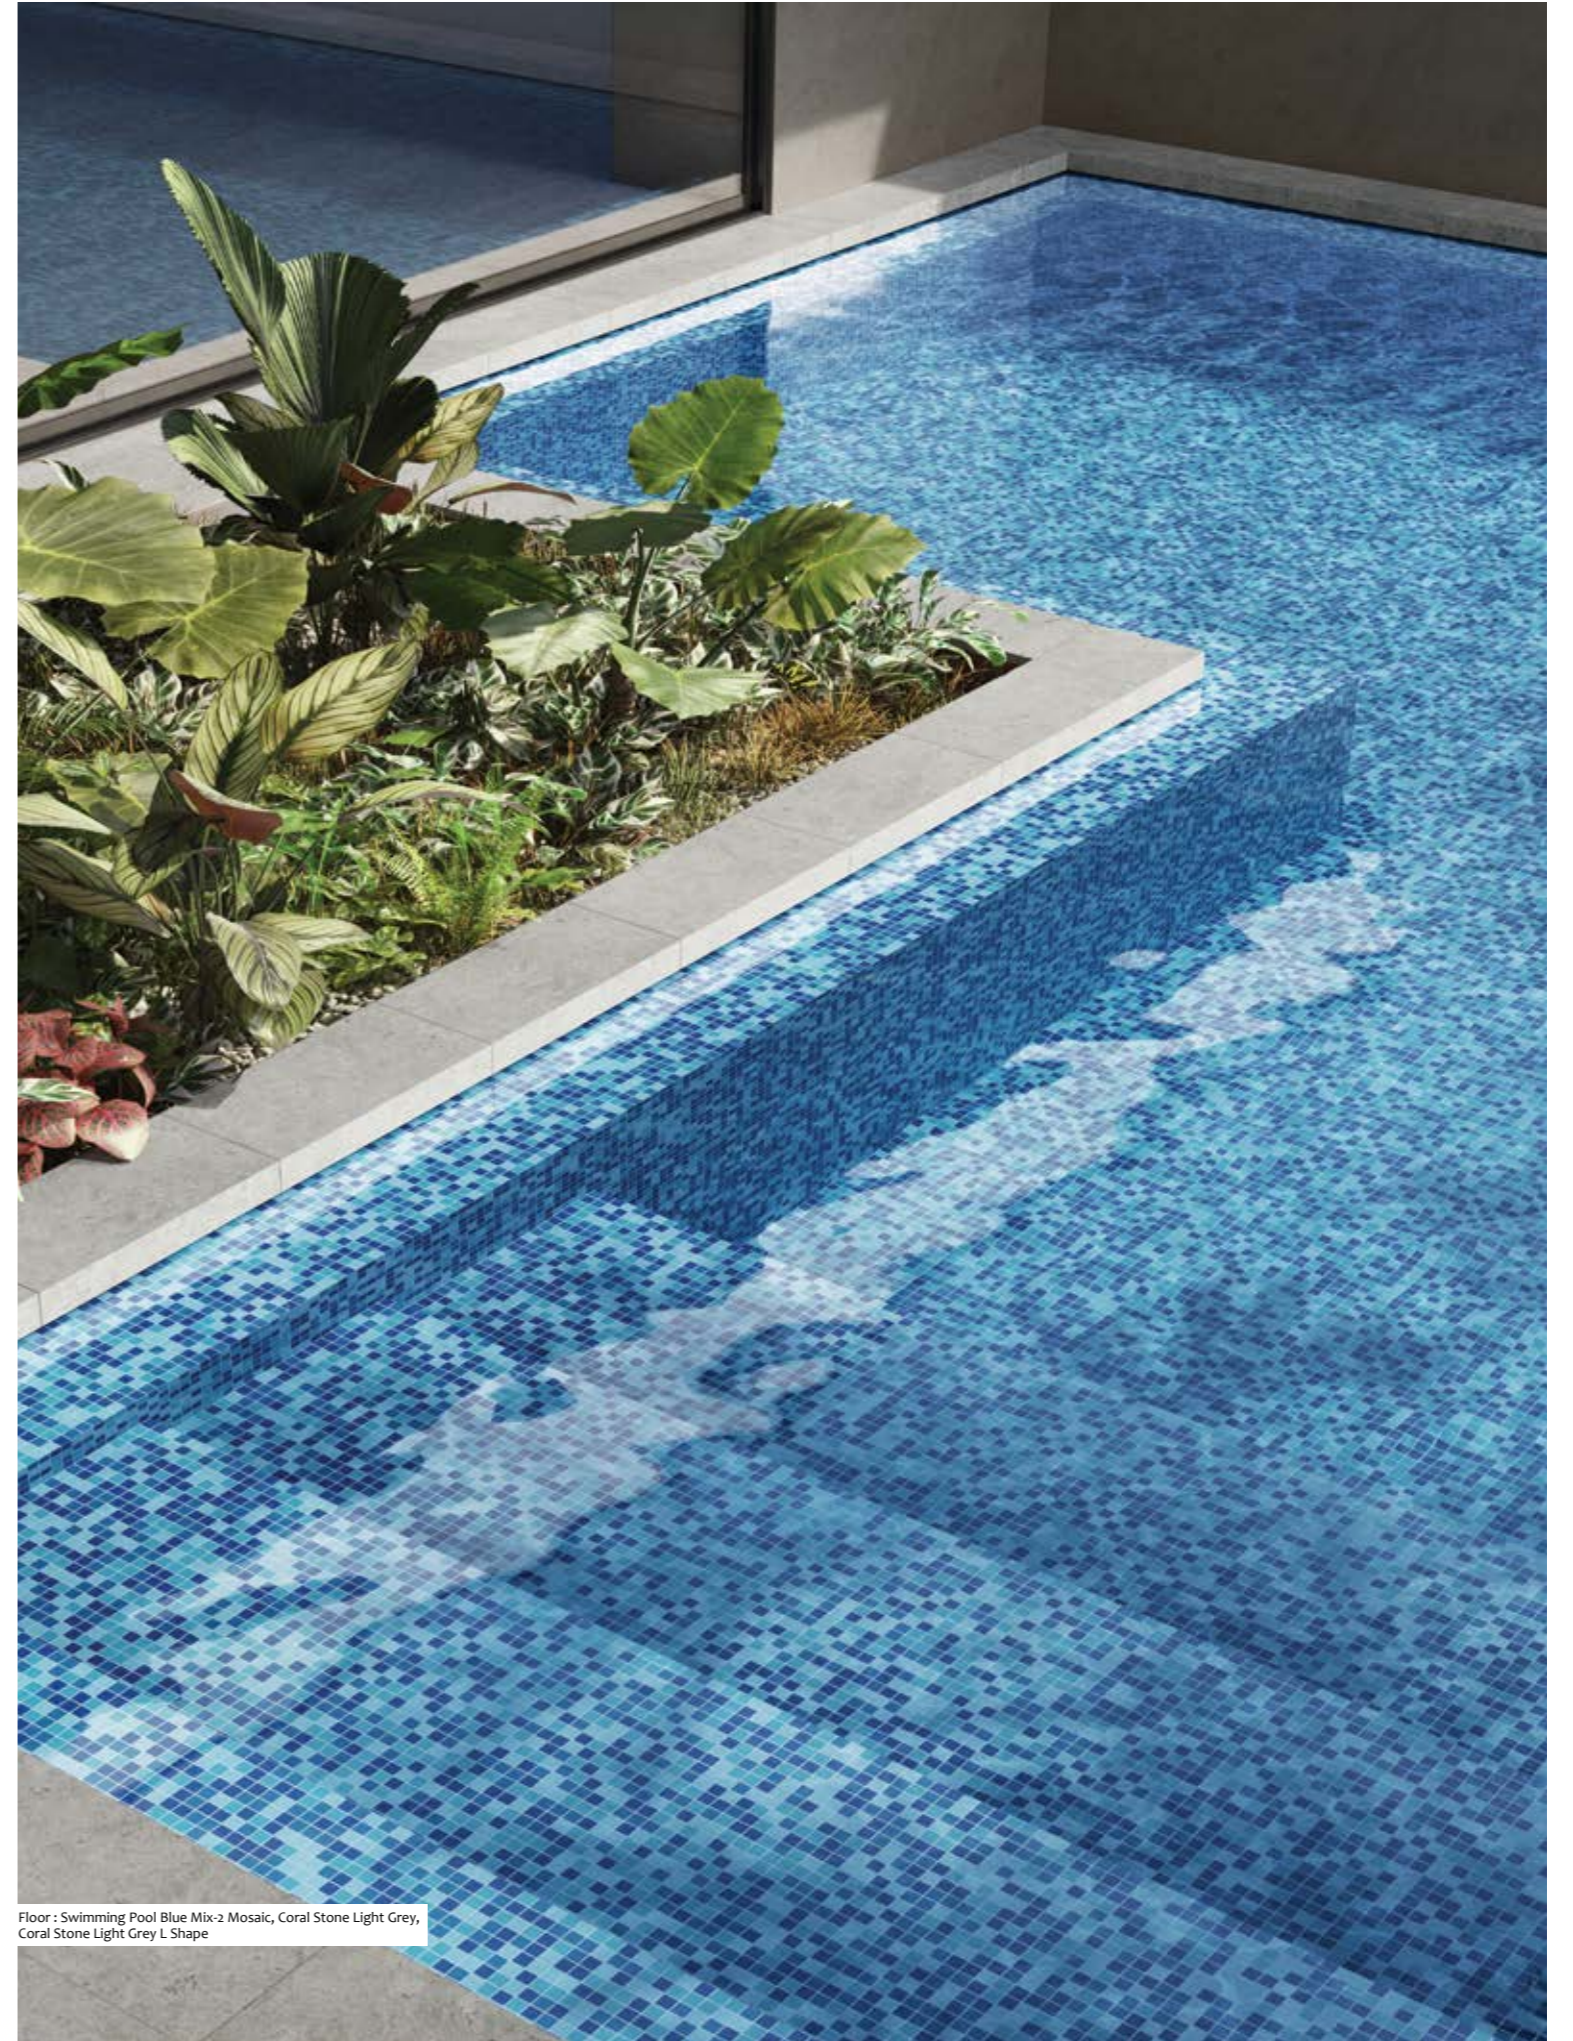

Floor : Swimming Pool Blue Mix-2 Mosaic, Coral Stone Light Grey, Coral Stone Light Grey L Shape