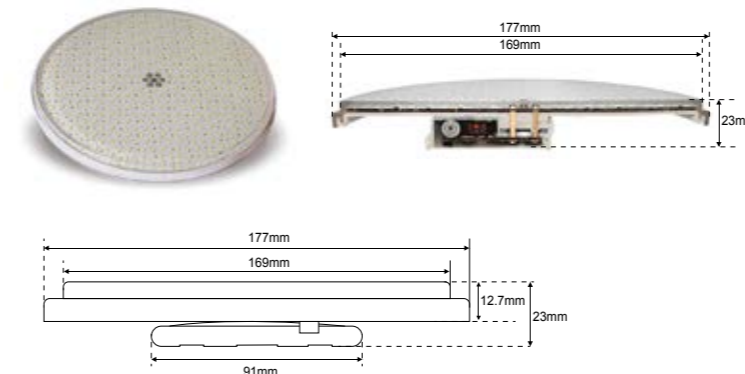

Spectra-Slim LED Panel Bulb - Specification

RGB Bulb - RGB 16 modes
16 programs with synchronization capability
Power output in 3 models: 18W / 30W / 55W

Single Color Bulb Temperature 6500K / 2700K / Single Blue
Power output in 3 models: 21W / 33W / 60W
Standard input voltage: 12V AC / DC