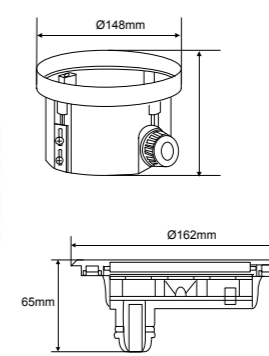

Swimming pool lights

Lumina Mini Spa LED Lighting Stainless Steel 316

Lumina Mini Spa LED Panel Lighting S.S. 316

Lumina Mini SPA lighting in stainless steel AISI 316 construction. Quick push-fit connections to solvent weld wall conduit Ø63 mm. Fully resin filled panel LED offering sixteen colour changing function in RGB mode. Light available in RGB, Cool White, Warm White and Blue colour options. RGB Lights are synchronized using LED Modulators with remote control system. Maximum power consumption of 7W and can be connected to a 12V/AC transformer.

Easy Colour Picker

International Safety Tested IEC EN 60598-2:18

Fast Return on Investment

Specifications

- Electrical Connection: 12V AC
- Complete with 2 core 2x10 mm² cable
- Material of construction: SS AISI 316
- Protection Class: IP68
- Lamp Life: Aprox. 60.000 hrs
- Supplied with 2 mtr cable
- 16 programs with synchronized capability

Features

- Consumes 90% less energy than traditional lighting.
- Eco-friendly, no radiation.
- Low power consumption, low heat dissipation.
- Light transmission rate up to 92%.
- PWM technology adopted
- No niche, solvent weld wall conduits Ø63 mm suitable for quick push-fit connections Lumina Mini S.S. Lights

Photometrics - 20444 CW 7W 5700K LED / 12V AC

Code	Model	Power / Voltage	Lumen (lm)	Color Temperature
20444RGB	Lumina Mini Spa LED S.S RGB	6W / 12V	350	RGB 16 Mode
20444CW	Lumina Mini Spa LED S.S Cool White	7W / 12V	600	6500K
20444WW	Lumina Mini Spa LED S.S Warm White	7W / 12V	560	2700K
20444B	Lumina Mini Spa LED S.S Blue	7W / 12V	165	Single Blue

Atecpool Vitrage 3 LED Underwater Light

Vitrage 3 LED Light, complete body construction in AISI 316 Stainless Steel supplied with an ABS niche specially designed for your Pool & Spa. Waterproof IP68. Available in cool white, warm white, blue and RGB.