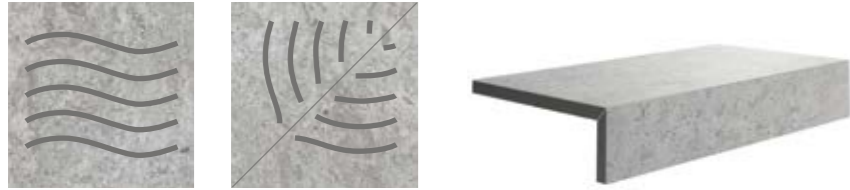

Special Pieces

coral stone special piece *

coral stone special piece left and right cut *

coral stone L shape *

SIZES

* Available in all colours

60x60 cm
23.62"x23.62"

special pieces
24.5x24.5 cm
9.64"x9.64"

L shape
30x60x8 cm
11.81"x23.62"x3.14"

Name	Code	Size(CM)	Name	Code	Size(CM)	Name	Code	Size(CM)
coral stone light grey	A06GCLNA-LGY.A6X7R	60x60	coral stone light grey special pieces	AGWZZCLNALIGo24559	24.5x24.5	coral stone light grey L shape	AGWZZCLNALIGo24961	30x60x8
coral stone grey	A06GCLNA-GRY.A6X7R	60x60	coral stone grey special pieces	AGWZZCLNAGRYo24553	24.5x24.5	coral stone grey L shape	AGWZZCLNAGRYo24955	30x60x8
coral stone ivory	A06GCLNA-IVO.A6X7R	60x60	coral stone ivory special pieces	AGWZZCLNAIVOo24556	24.5x24.5	coral stone ivory L shape	AGWZZCLNAIVOo24958	30x60x8
coral stone beige	A06GCLNA-BEE.A6X7R	60x60	coral stone beige special pieces	AGWZZCLNABEEo24550	24.5x24.5	coral stone beige L shape	AGWZZCLNABEEo24952	30x60x8

Name	Code	Size(CM)	Name	Code	Size(CM)
coral stone light grey special pieces left cut	AGWZZCLNALIGo24929	24.5x24.5	coral stone light grey special pieces right cut	AGWZZCLNALIGo24901	24.5x24.5
coral stone grey special pieces left cut	AGWZZCLNAGRYo24923	24.5x24.5	coral stone grey special pieces right cut	AGWZZCLNAGRYo24895	24.5x24.5
coral stone ivory special pieces left cut	AGWZZCLNAIVOo24926	24.5x24.5	coral stone ivory special pieces right cut	AGWZZCLNAIVOo24898	24.5x24.5
coral stone beige special pieces left cut	AGWZZCLNABEEo24920	24.5x24.5	coral stone beige special pieces right cut	AGWZZCLNABEEo24892	24.5x24.5