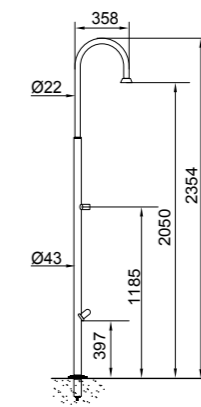

Standard Shower Single Head

With Feetwisher

Specifications

- Stainless steel tube AISI 304L Ø43 mm
- Shower taps: chrome-plated brass w/ trims
- Feetwisher: Taps chrome-plated brass

Code	Flow rate	Weight	Volume
AISI 316	(m³/h)	(Kg)	(m³)
14200029	20	0.8	0.005