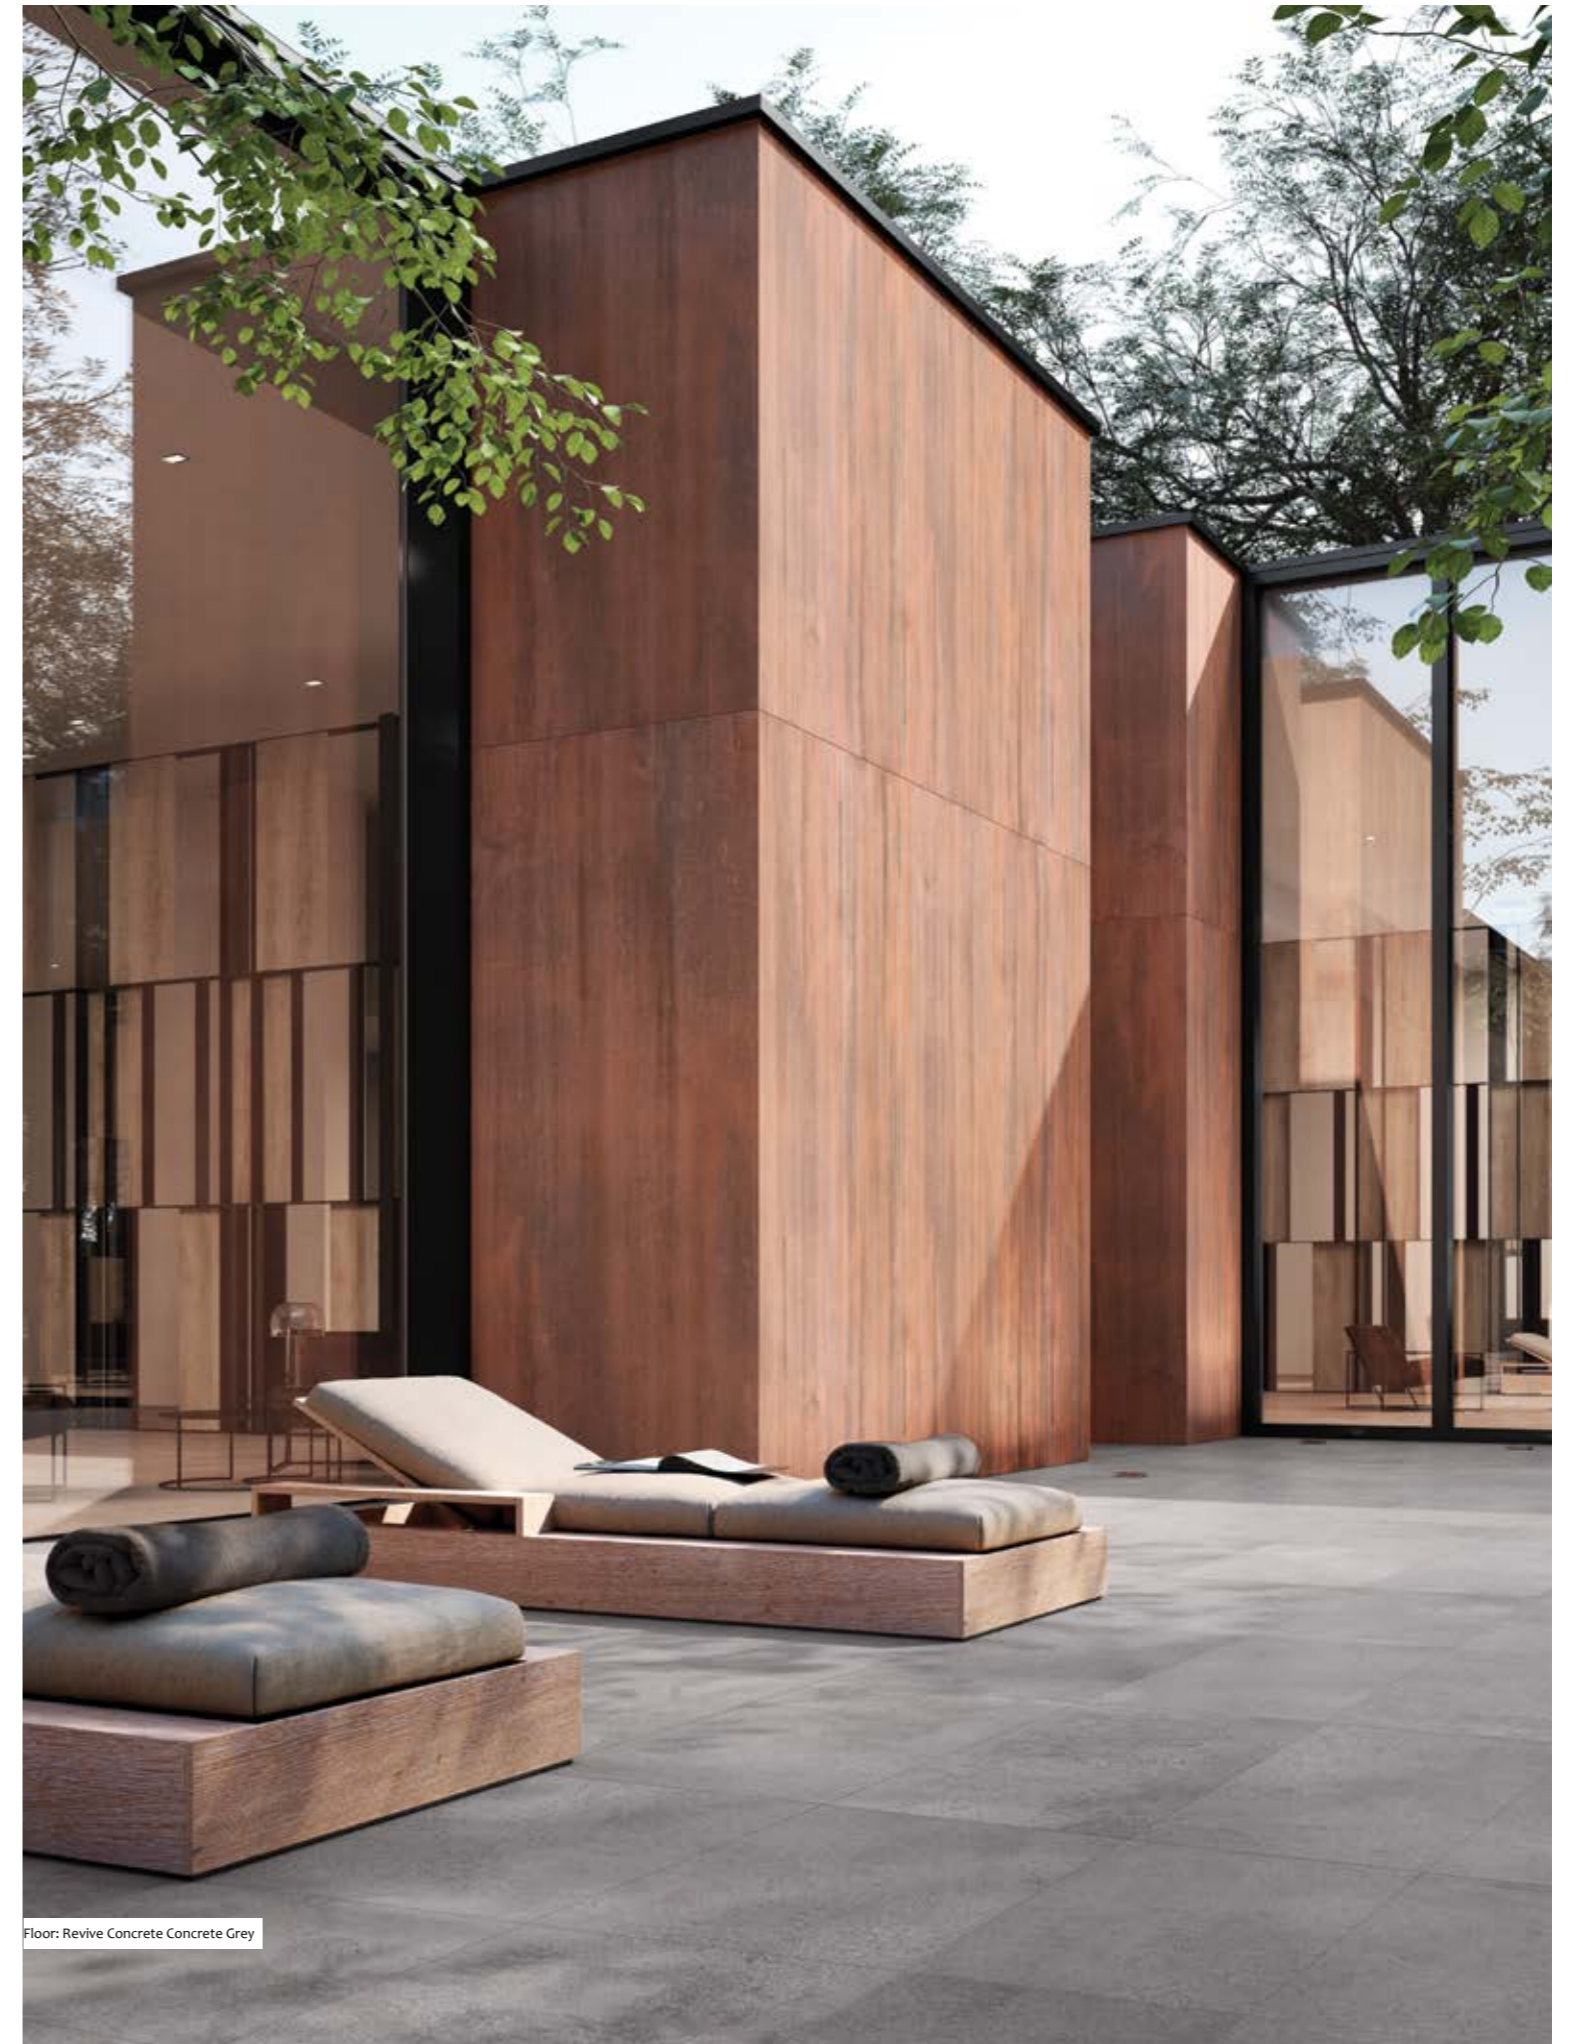

Floor: Revive Concrete Concrete Grey